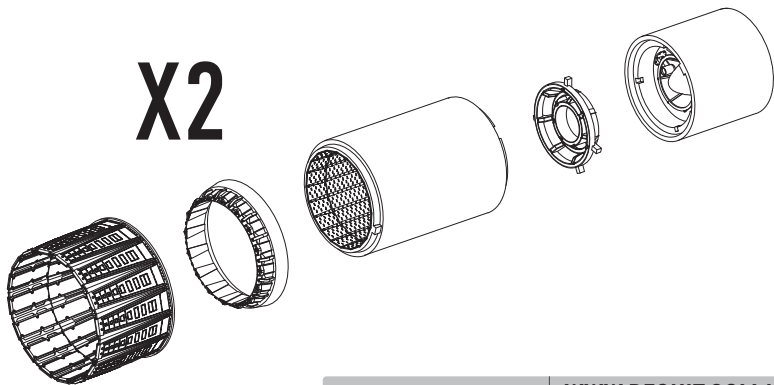

F-4 PHANTOM II (E/J/F/G/S) EXHAUST NOSSLES FOR FUJUMI KIT

INSTRUCTION **RSU72-86**

RESIN PARTS

PHOTO ETCHED PARTS

X2

e-mail: info@reskit.com.ua

WWW.RESKIT.COM.UA

www.fb.com/reskit.ukraine

www.instagram.com/reskit_official

www.pinterest.com/reskit_official