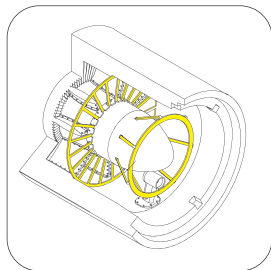

RESIN PARTS
FOR SCALE PLASTIC KITS

F-4 PHANTOM II (E/J/F/G/S) EXHAUST NOSSLES FOR FUJUMI KIT

INSTRUCTION **RSU72-86**

RESIN PARTS

PHOTO ETCHED PARTS

e-mail: info@reskit.com.ua

WWW.RESKIT.COM.UA

 www.fb.com/reskit.ukraine

 www.instagram.com/reskit_official

 www.pinterest.com/reskit_official

RESIN PARTS
FOR SCALE PLASTIC KITS

F-4 PHANTOM II (E/J/F/G/S) EXHAUST NOSSLES FOR FUJUMI KIT

INSTRUCTION **RSU72-86**

RESIN PARTS

PHOTO ETCHED PARTS