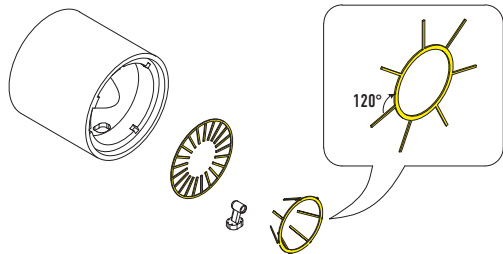

RESIN PARTS
FOR SCALE PLASTIC KITS

F-4 PHANTOM II (E/J/F/G/S) EXHAUST NOSSLES FOR FUJUMI KIT

INSTRUCTION **RSU72-86**

RESIN PARTS

PHOTO ETCHED PARTS

e-mail: info@reskit.com.ua

WWW.RESKIT.COM.UA

 www.fb.com/reskit.ukraine

 www.instagram.com/reskit_official

 www.pinterest.com/reskit_official

RESIN PARTS
FOR SCALE PLASTIC KITS

F-4 PHANTOM II (E/J/F/G/S) EXHAUST NOSSLES FOR FUJUMI KIT

INSTRUCTION **RSU72-86**

RESIN PARTS

PHOTO ETCHED PARTS