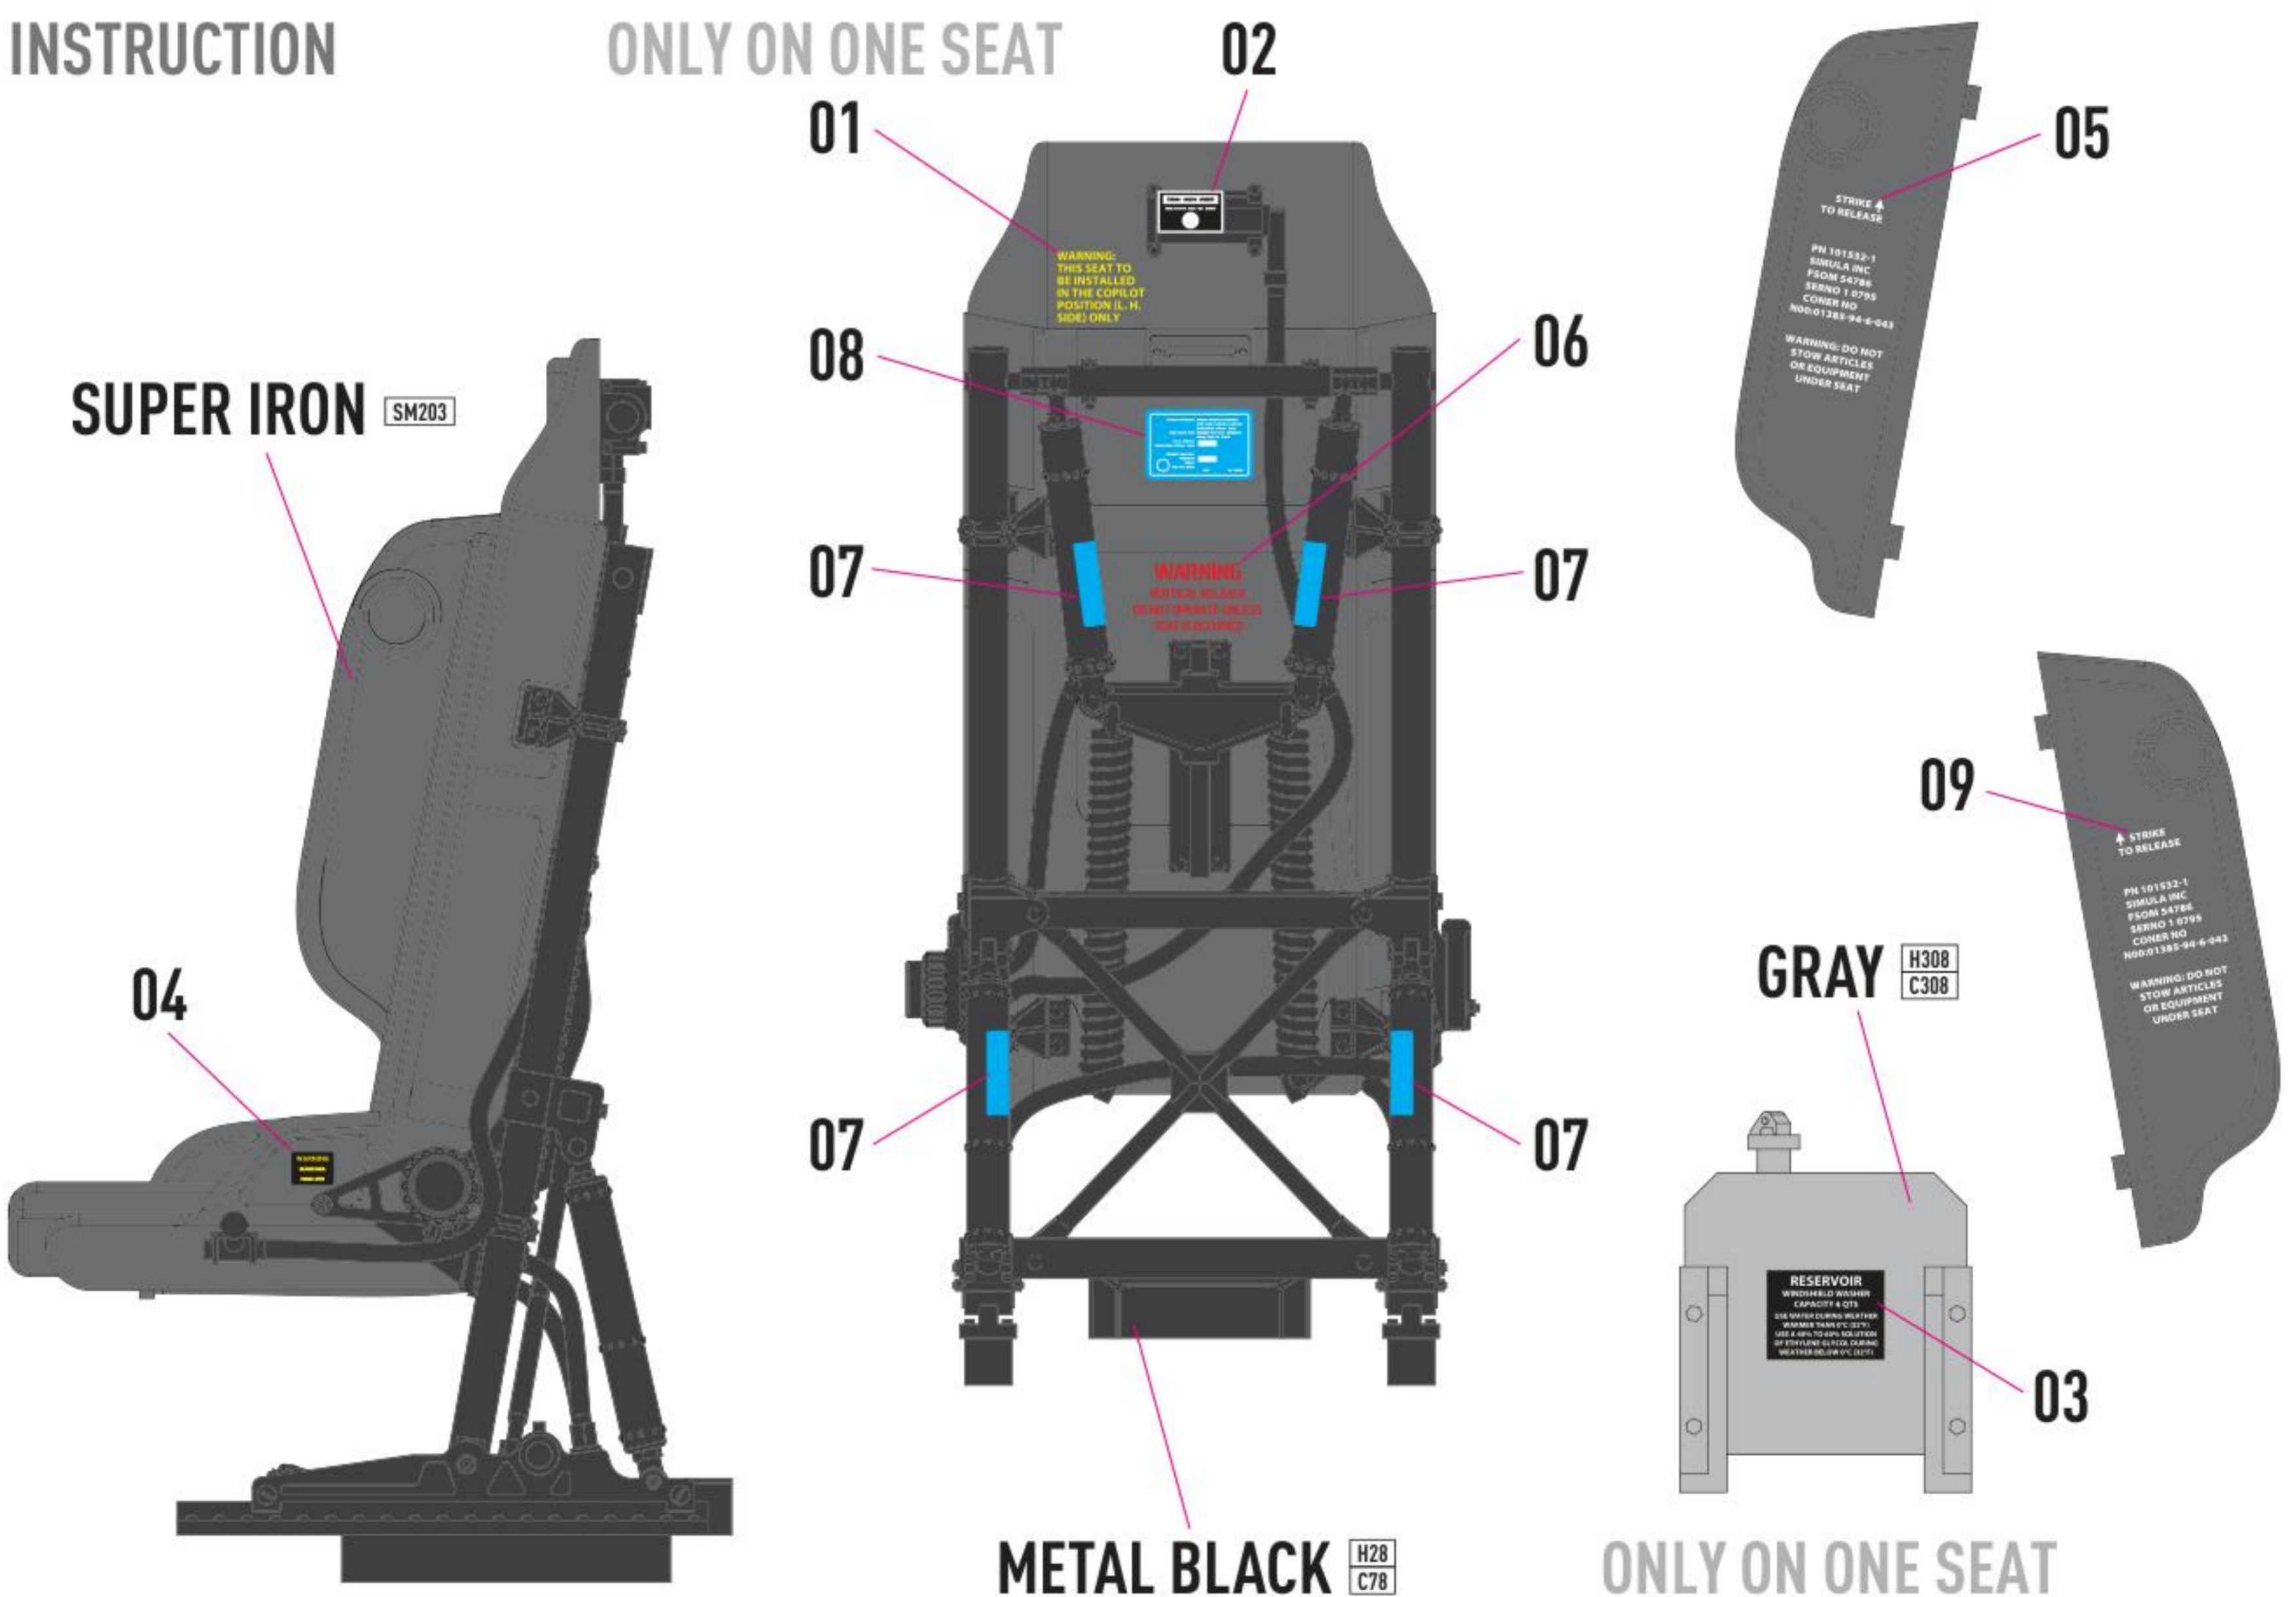

**DETAILS AFTER REMOVAL FROM SUPPORTS**

4

### DECAL INSTRUCTION

COLORS	GUNZE / AQUEOUS	GUNZE / MR.METAL COLOR
SUPER IRON		SM203

COLORS	GUNZE / AQUEOUS	GUNZE / MR.COLOR
GRAY	H308	C308

COLORS	GUNZE / AQUEOUS	GUNZE / MR.COLOR
METAL BLACK	H28	C78