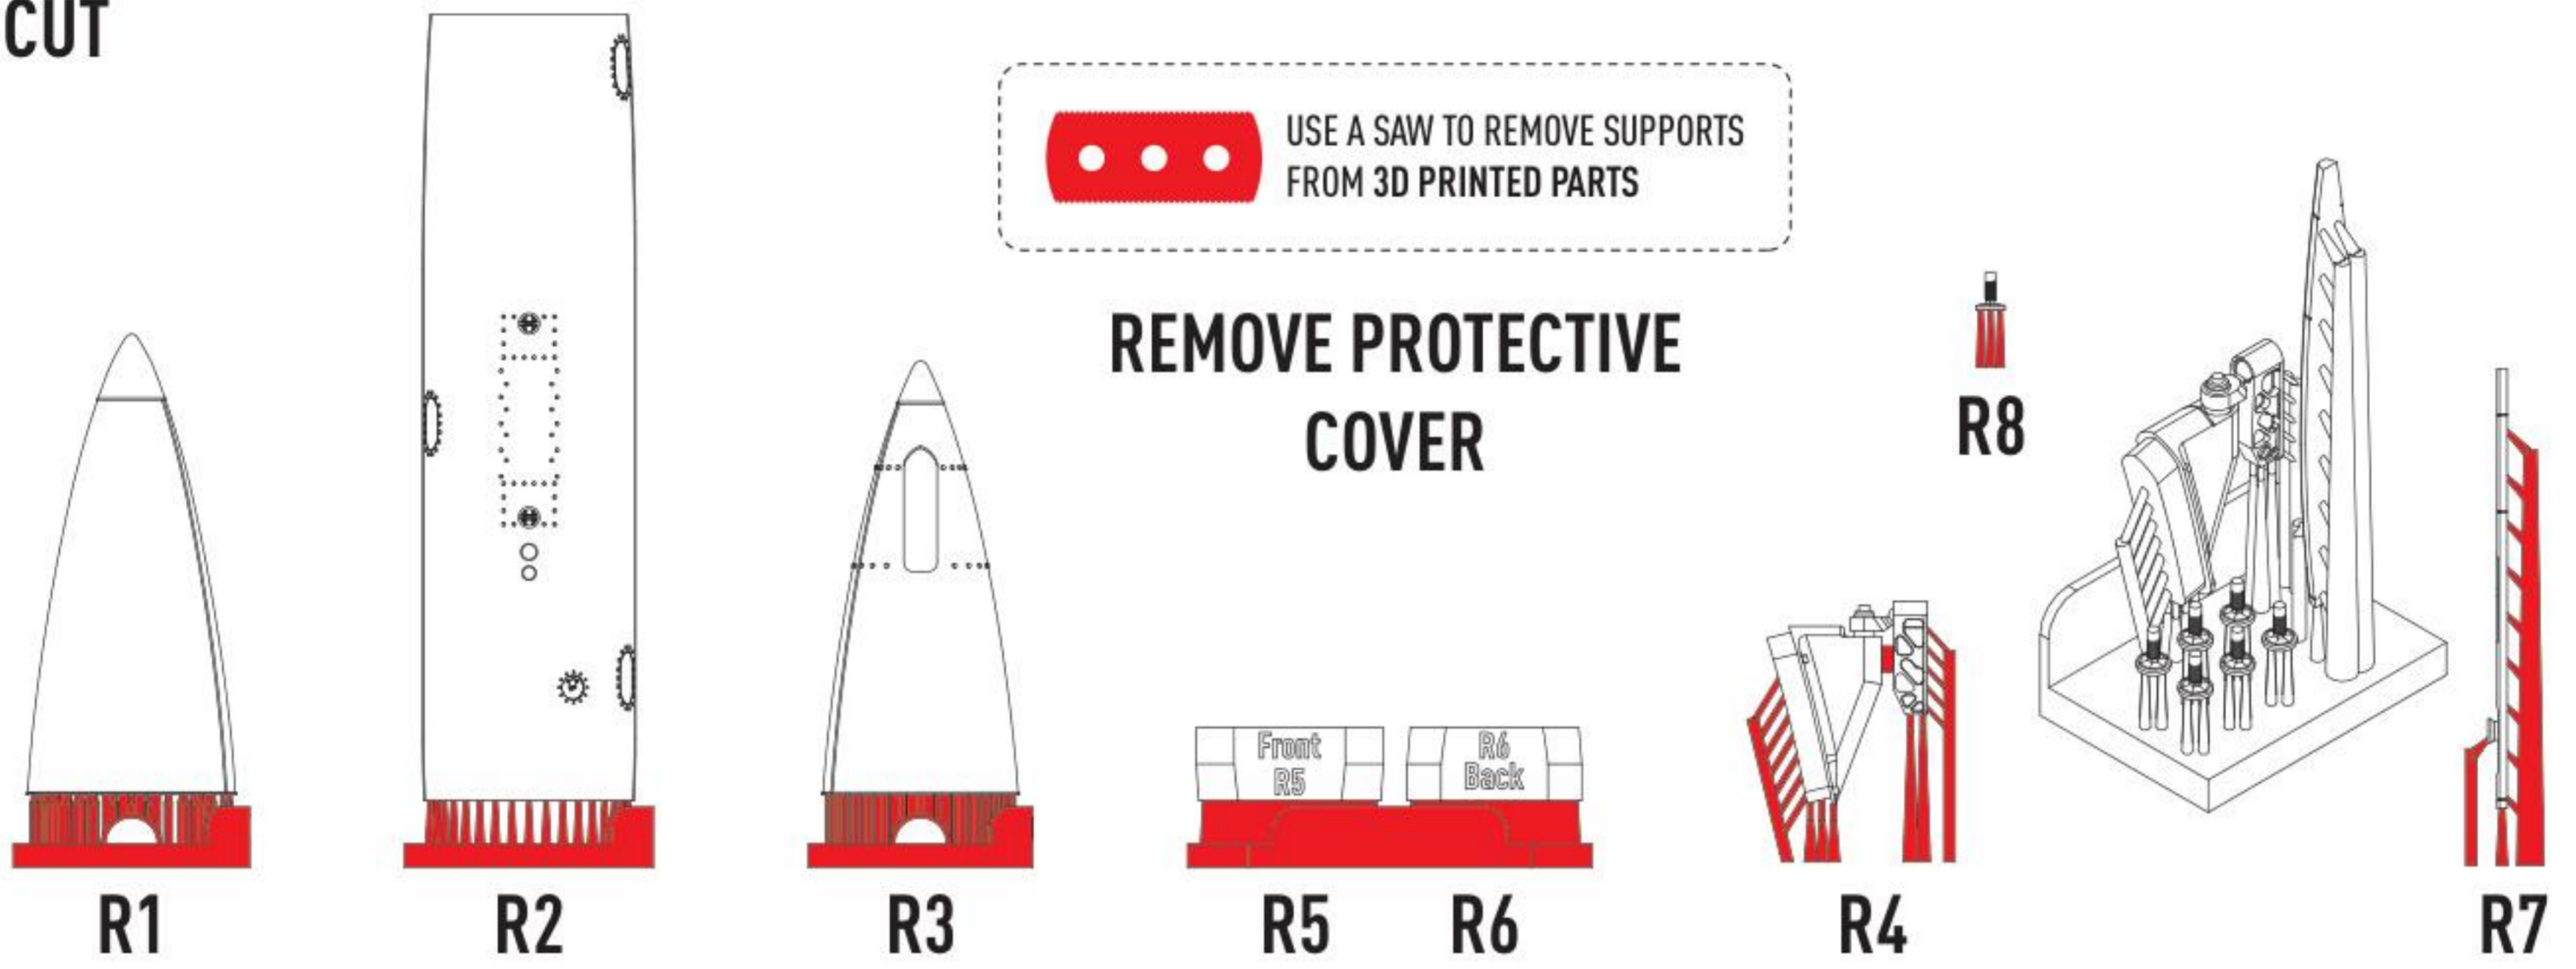

CUT

1

2

DECAL INSTRUCTION

PAINT FUEL TANK IN THE COLOR OF THE AIRCRAFT