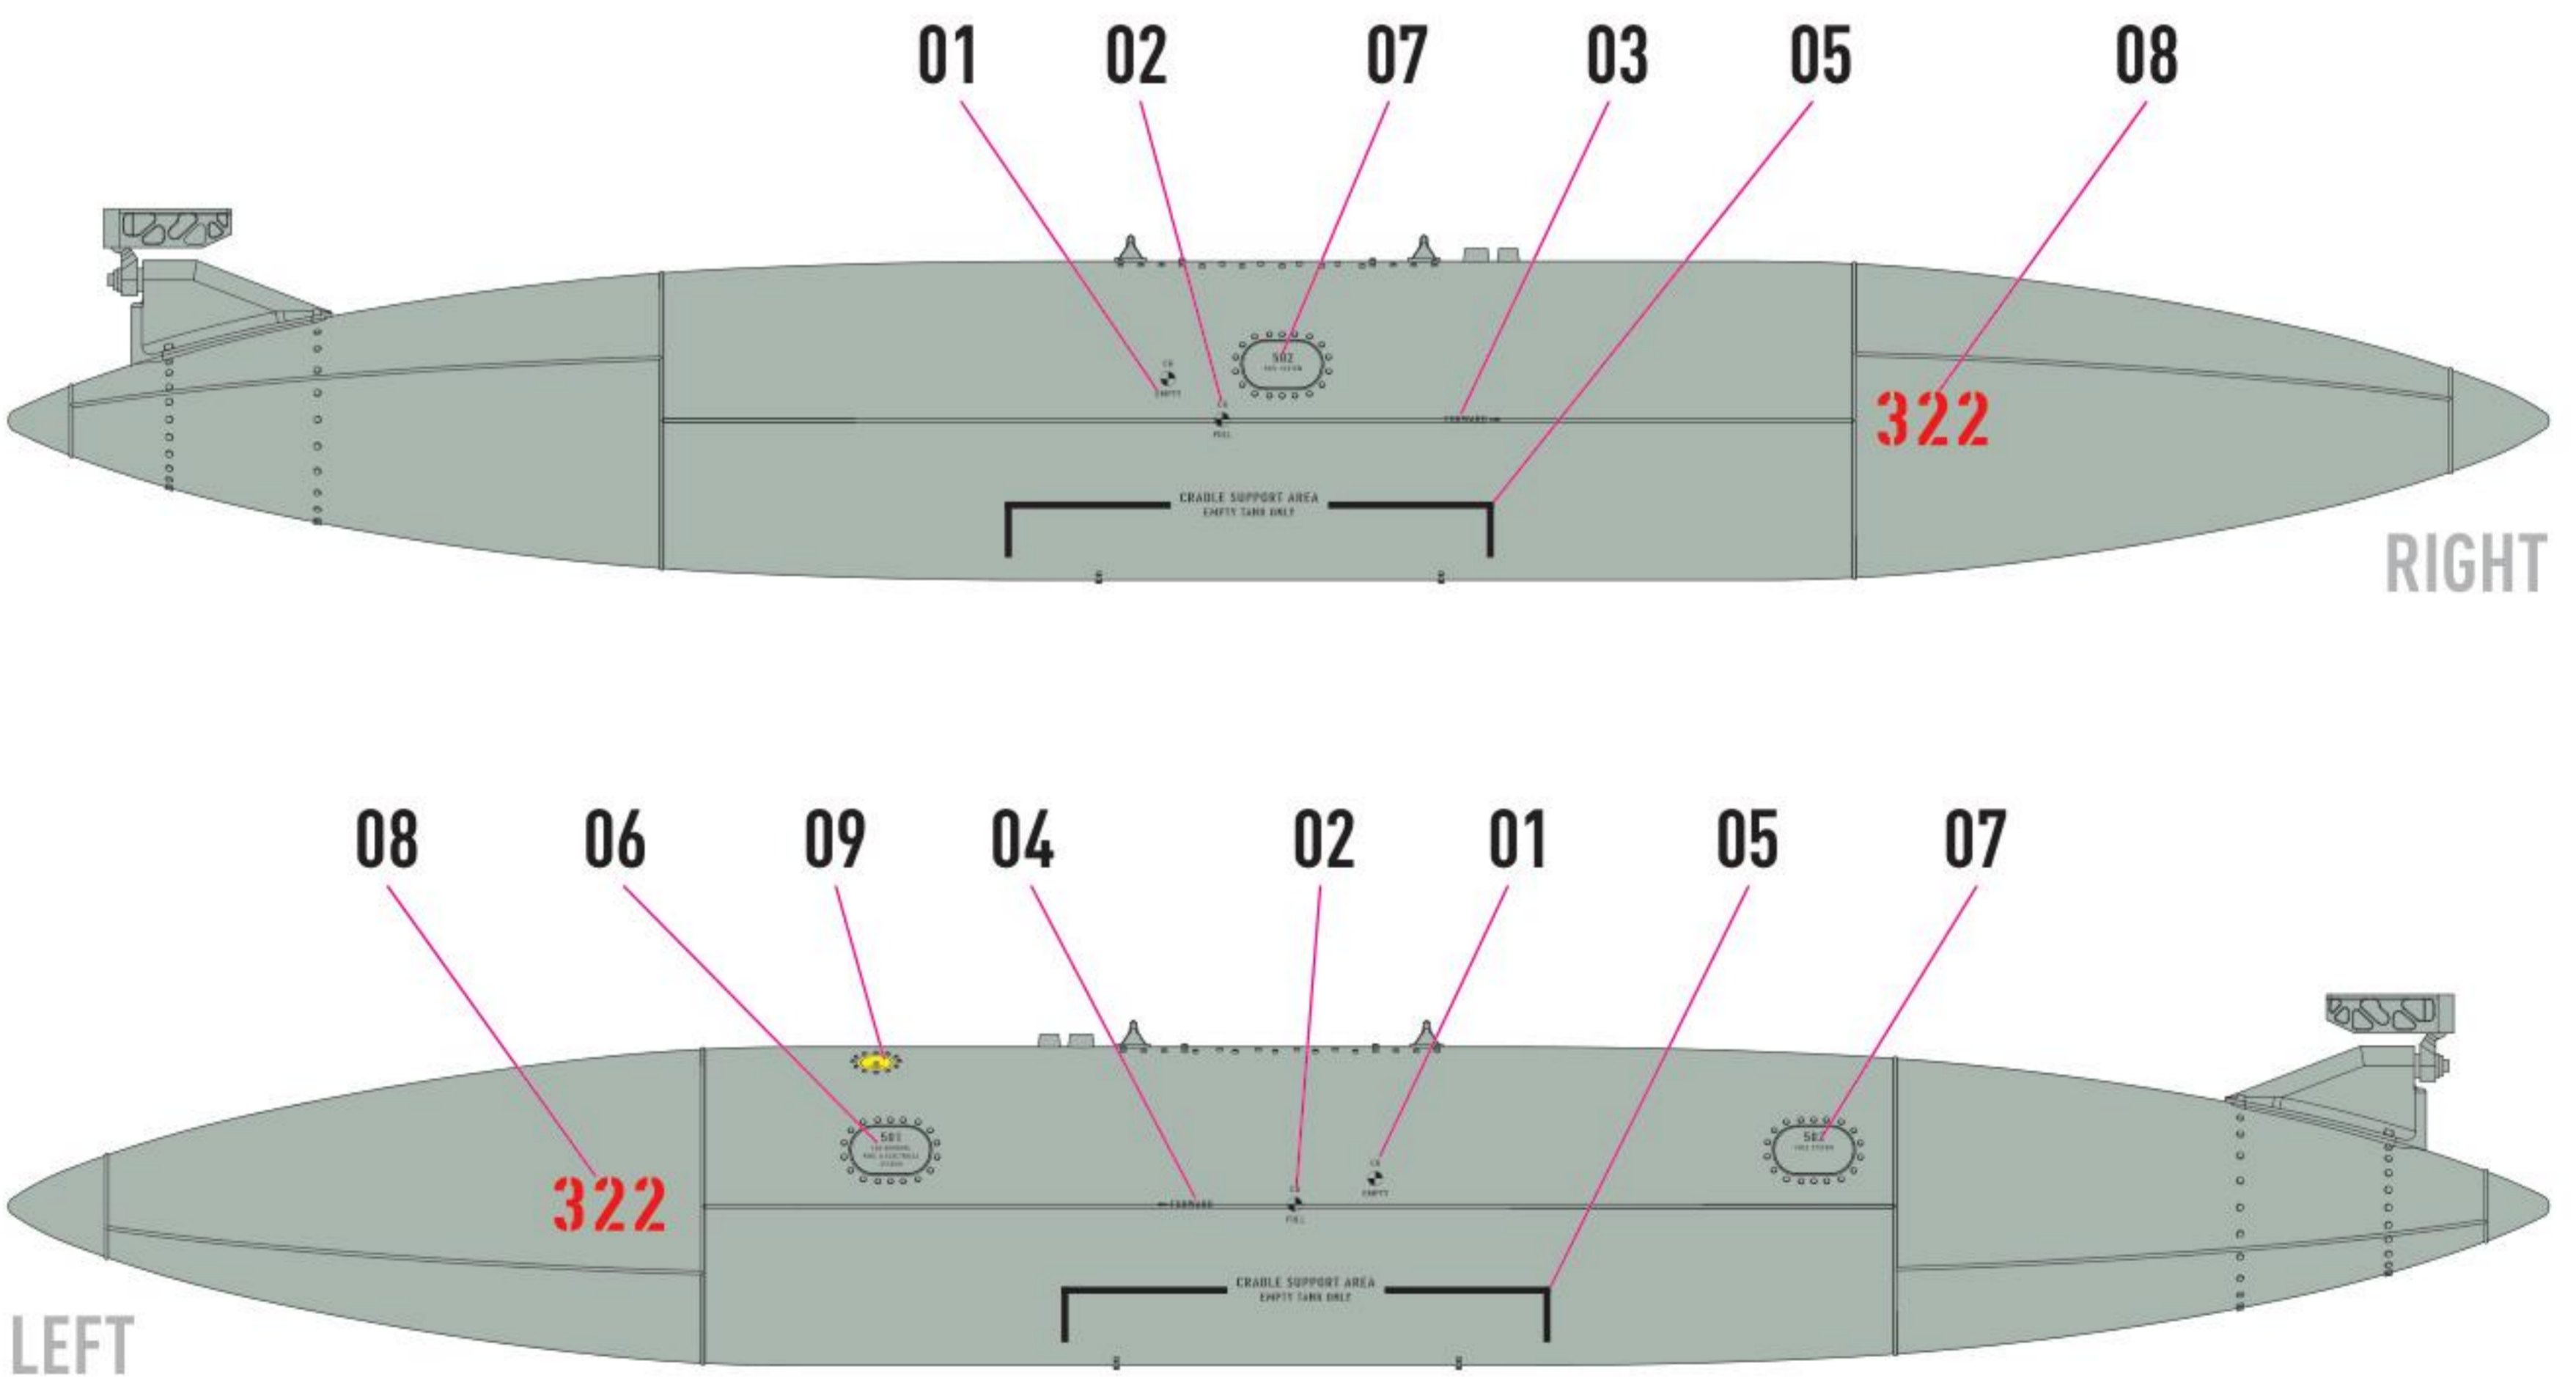

CUT

1

2

DECAL INSTRUCTION

PAINT FUEL TANK IN THE COLOR OF THE AIRCRAFT