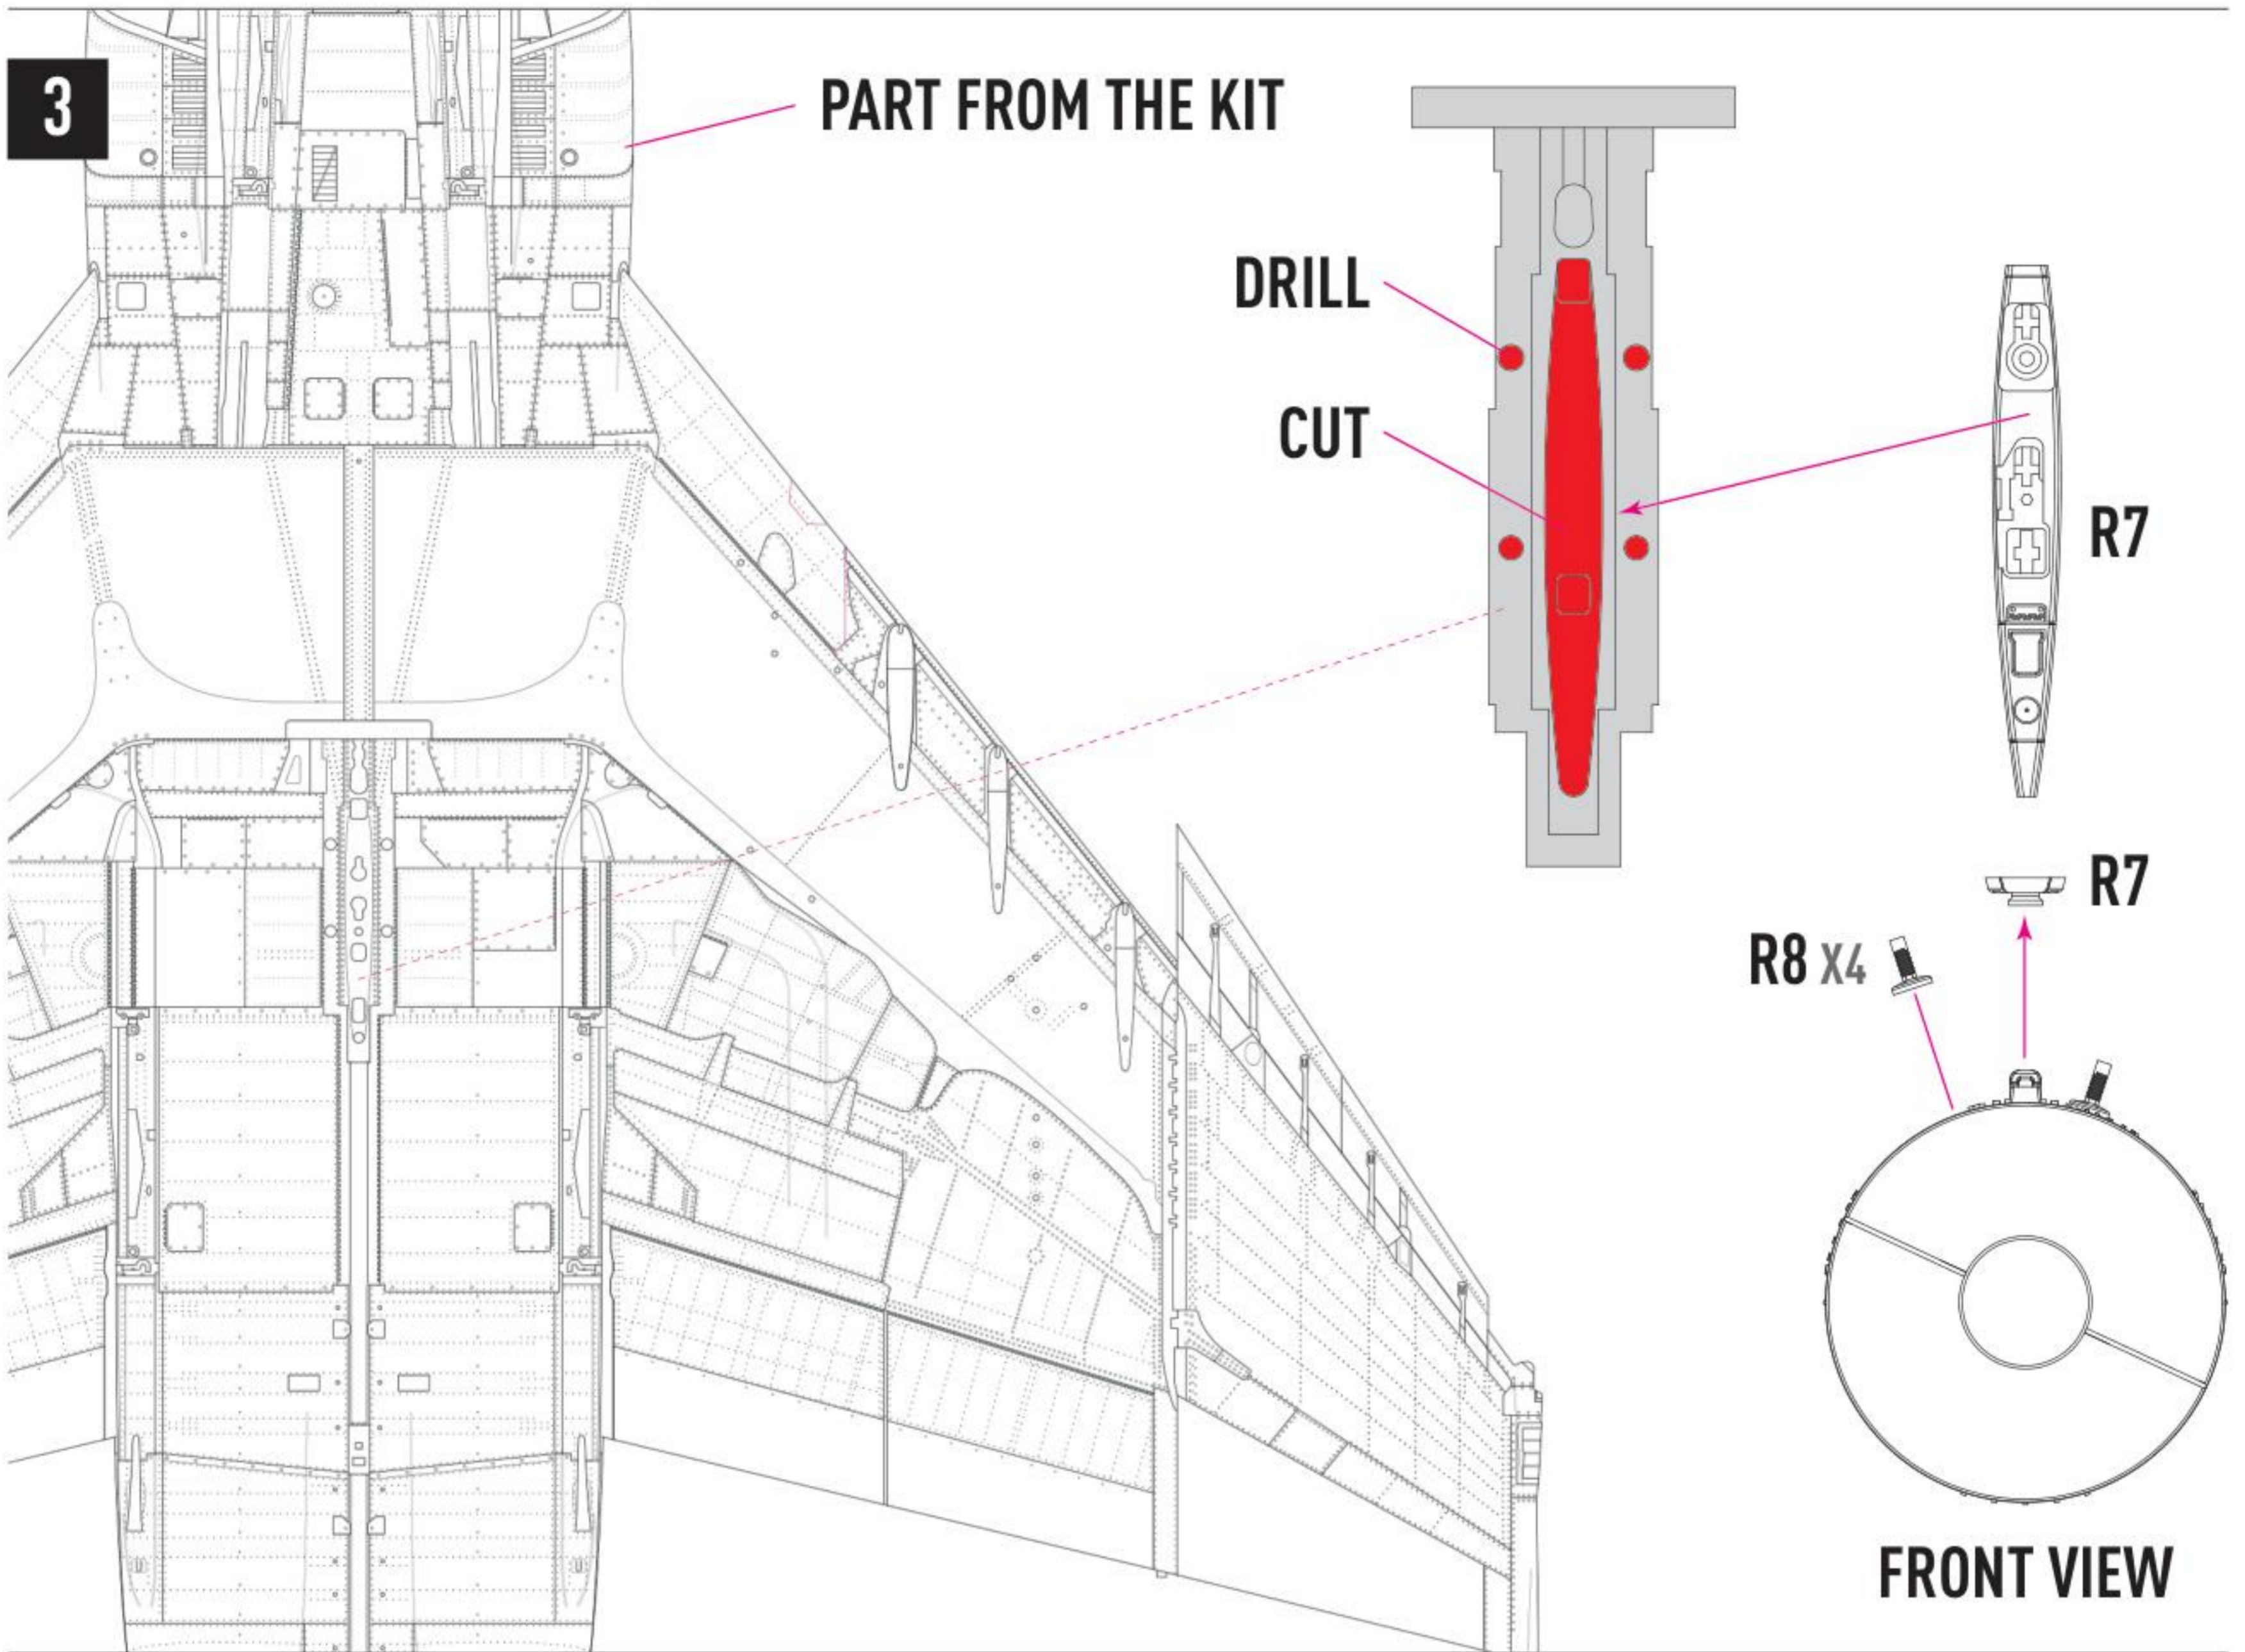

CUT

1

2

DECAL INSTRUCTION

PAINT FUEL TANK IN THE COLOR OF THE AIRCRAFT