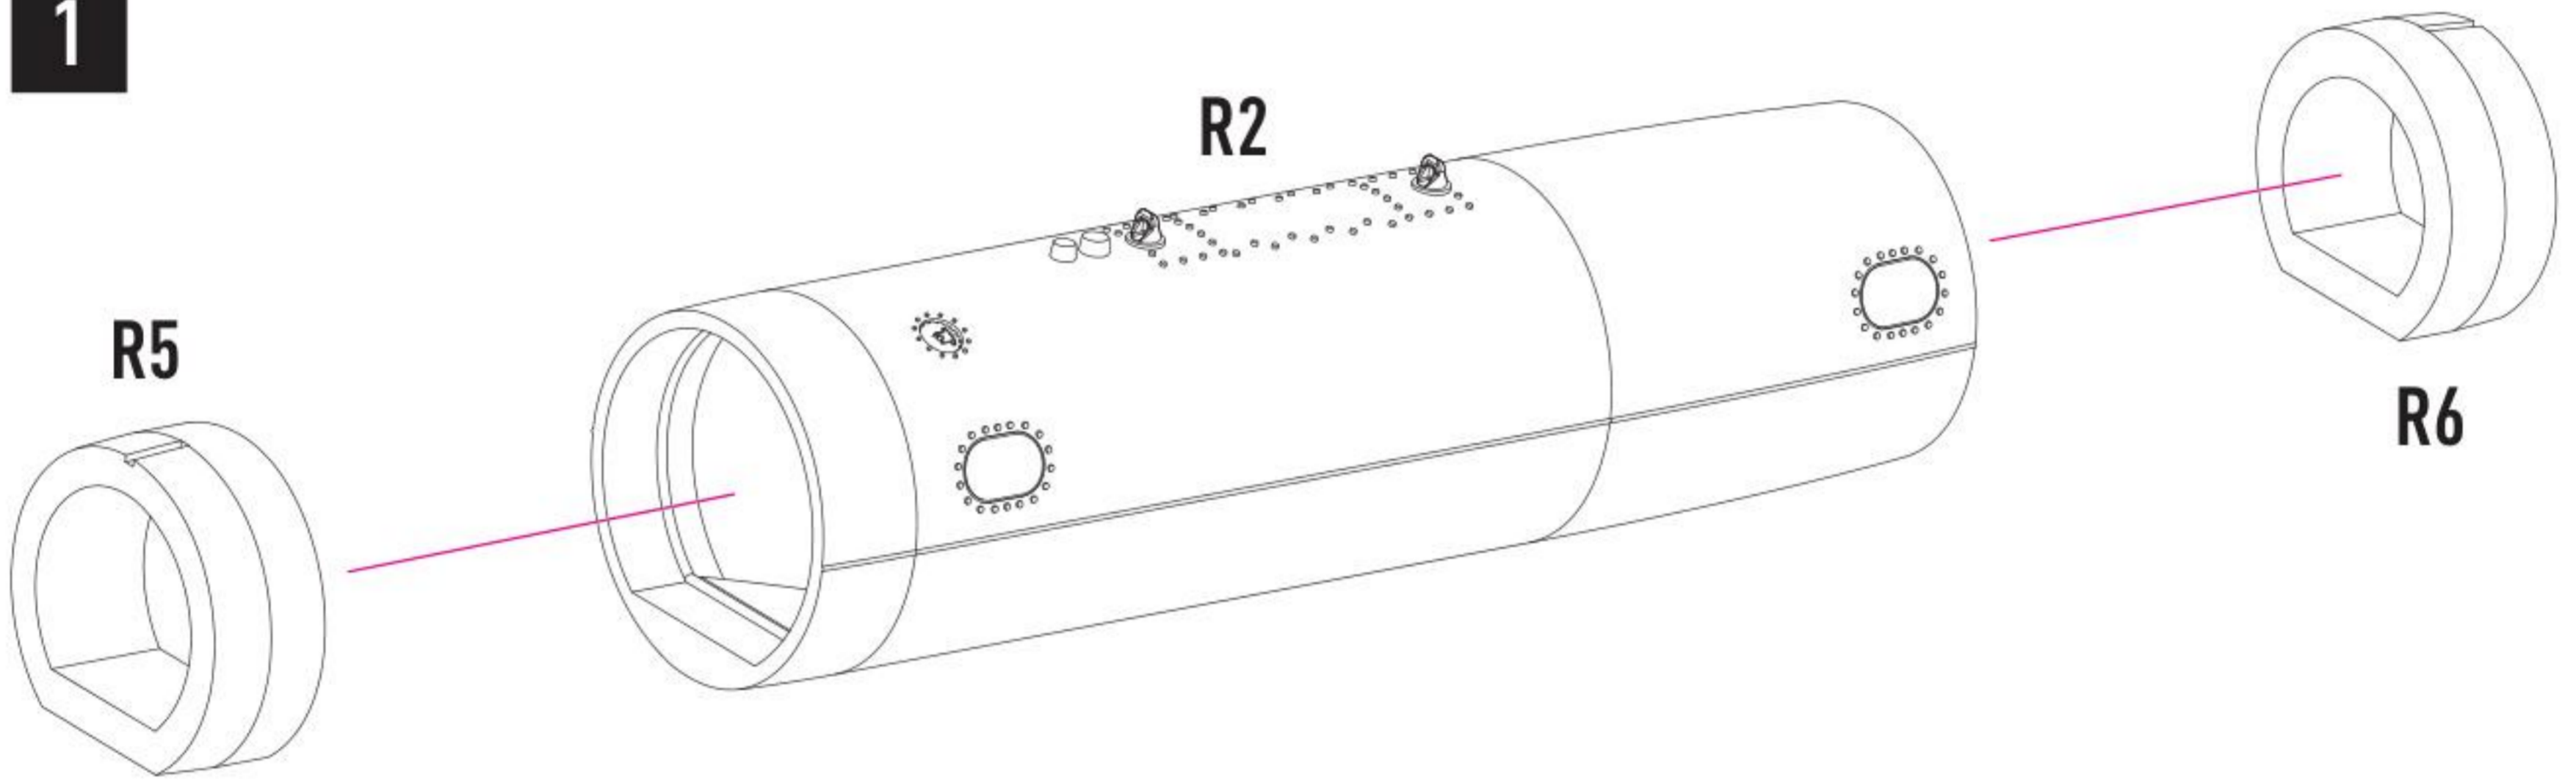

CUT

1

2

DECAL INSTRUCTION

PAINT FUEL TANK IN THE COLOR OF THE AIRCRAFT