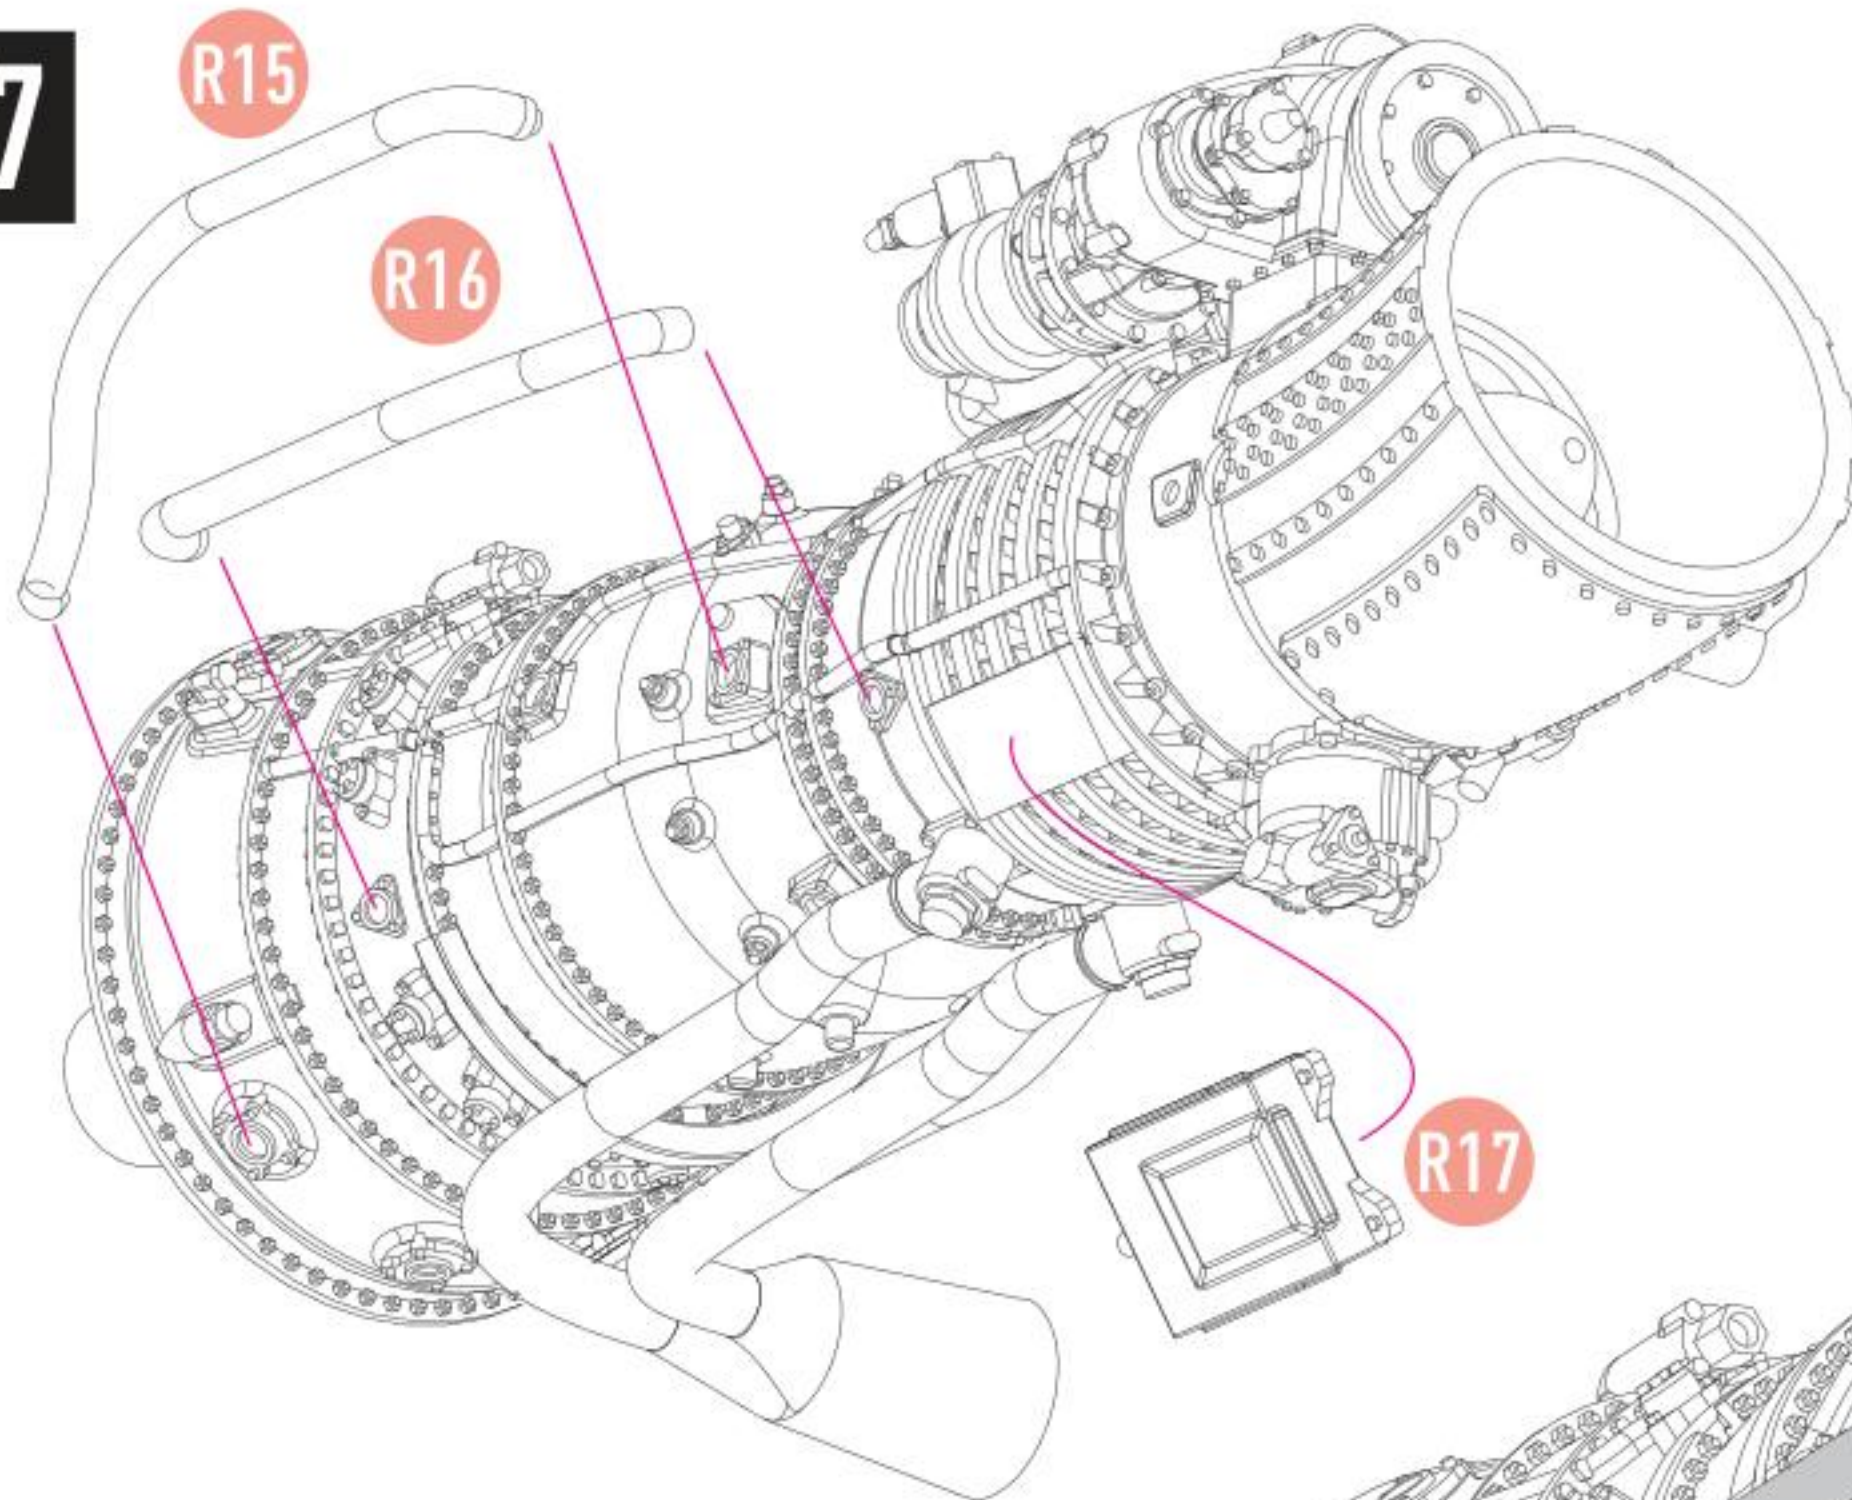

6 RIGHT ENGINE

7

8

9 RIGHT ENGINE

10

USE WIRE D= 0.3mm, L=22 mm

USE WIRE D= 0.3mm, L=24 mm

11

12 RIGHT ENGINE

13 LEFT ENGINE

14

15 LEFT ENGINE

16

17

18 LEFT ENGINE

19

20 LEFT ENGINE

21

RIGHT ENGINE

LEFT ENGINE

RIGHT ENGINE

LEFT ENGINE

ZVEZDA KIT PARTS

**YOU CAN FIND INSTRUCTIONS
IN PDF FORMAT ON THE WEBSITE**