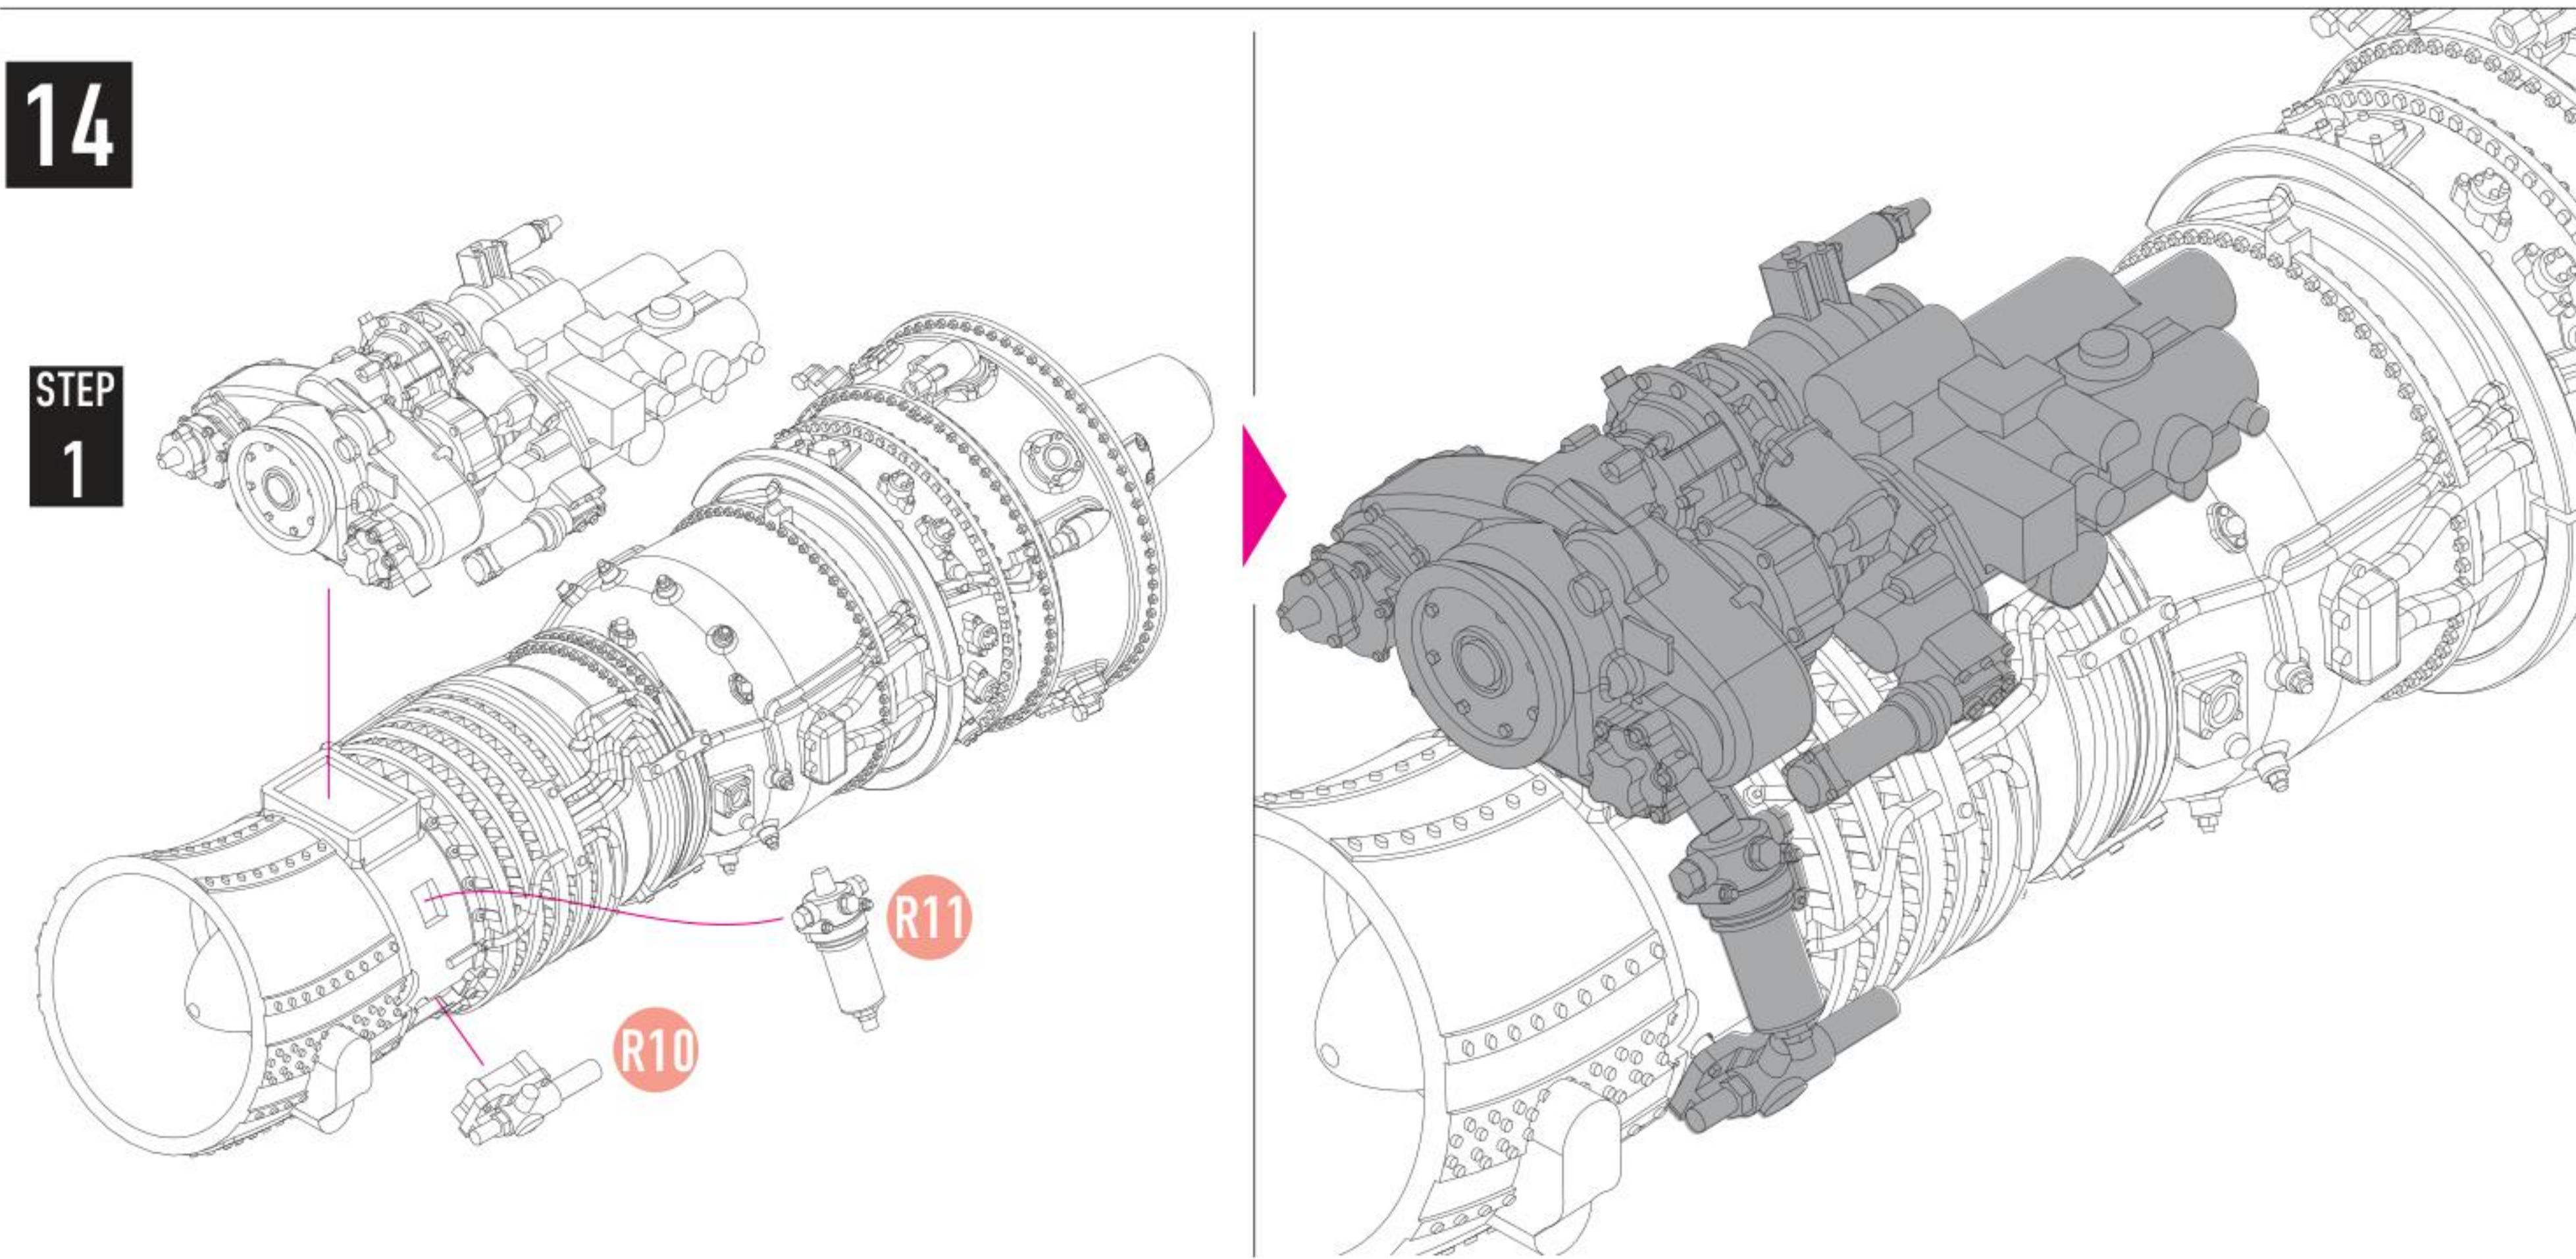

6 RIGHT ENGINE

7

8

9 RIGHT ENGINE

10

USE WIRE D= 0.3mm, L=22 mm

USE WIRE D= 0.3mm, L=24 mm

11

12 RIGHT ENGINE

13 LEFT ENGINE

14

15 LEFT ENGINE

16

17

18 LEFT ENGINE

19