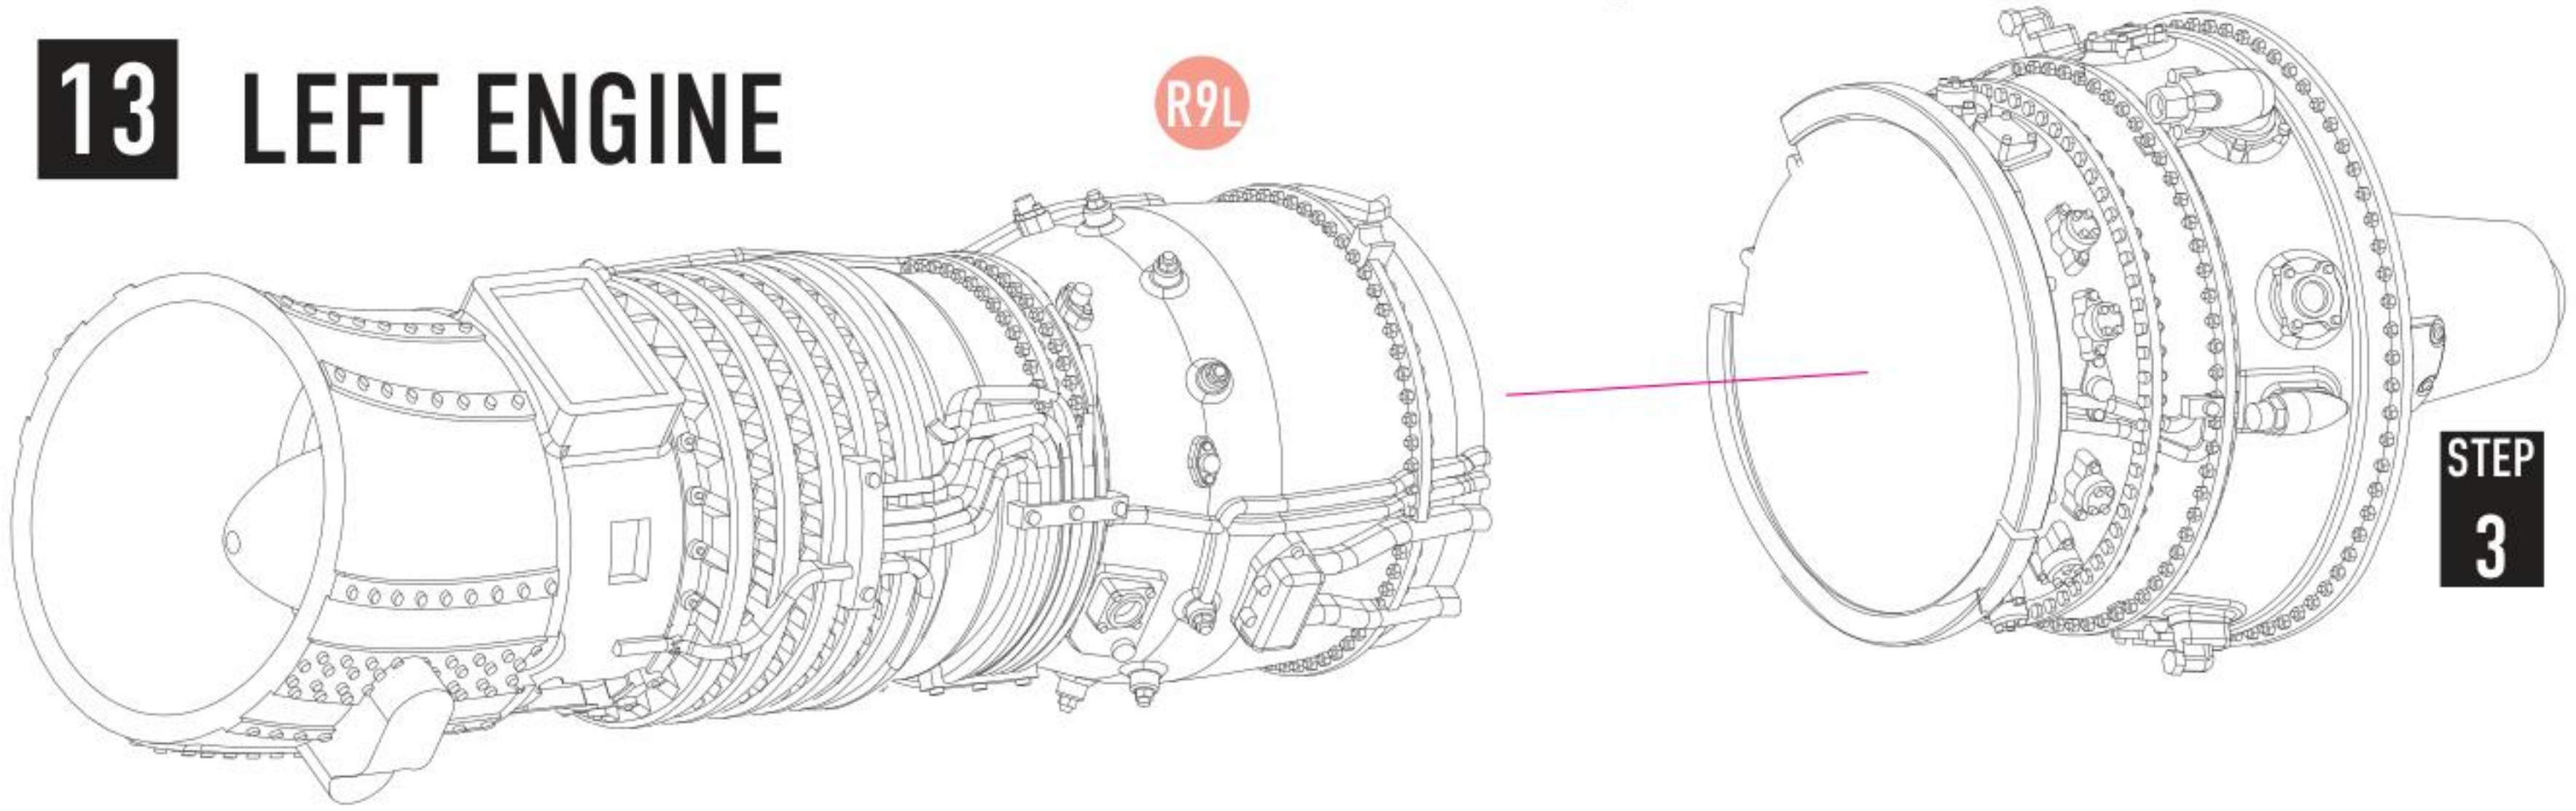

13 LEFT ENGINE