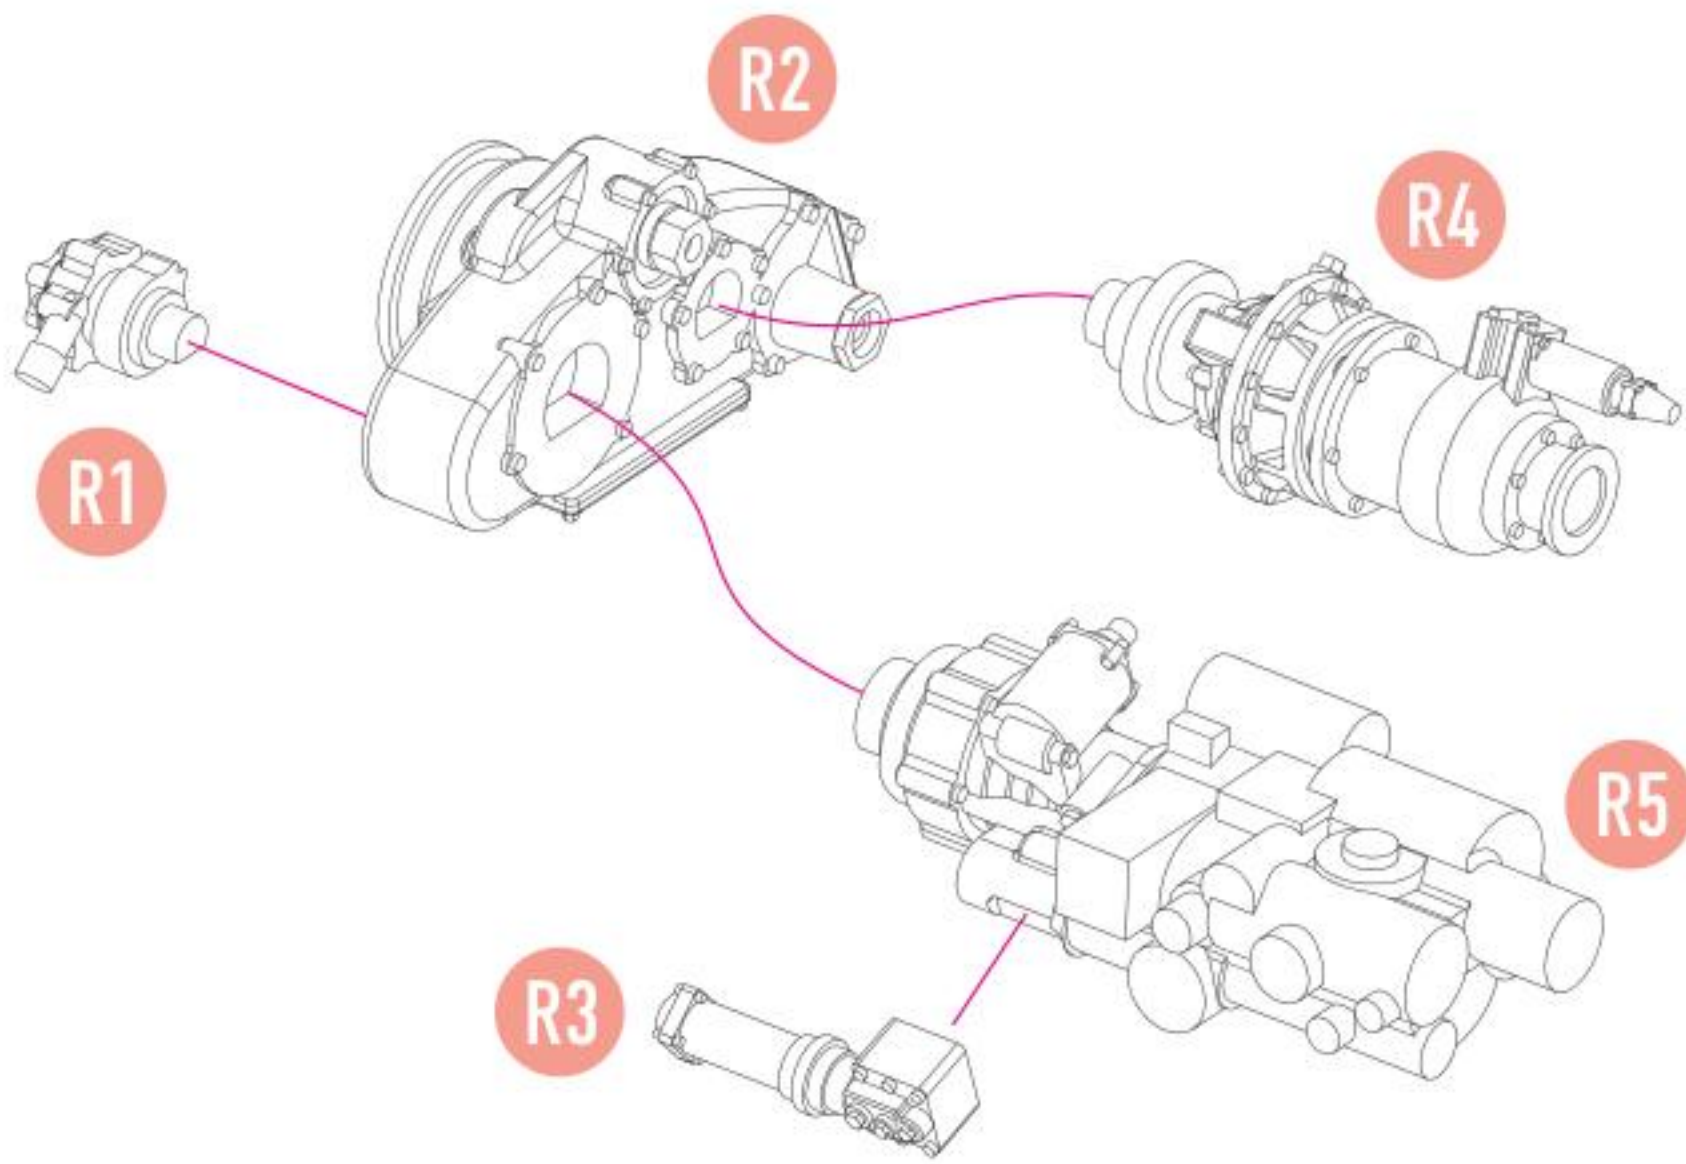

 fb.com/reskit.official

 instagram.com/reskit_official

 pinterest.com/reskit_official

1 X2

2 X2

3 X2

4 RIGHT ENGINE

5

6 RIGHT ENGINE

7

8

9 RIGHT ENGINE

10

USE WIRE D= 0.3mm, L=22 mm

USE WIRE D= 0.3mm, L=24 mm

11

12 RIGHT ENGINE

13 LEFT ENGINE

14

15 LEFT ENGINE

16

17

18 LEFT ENGINE

19