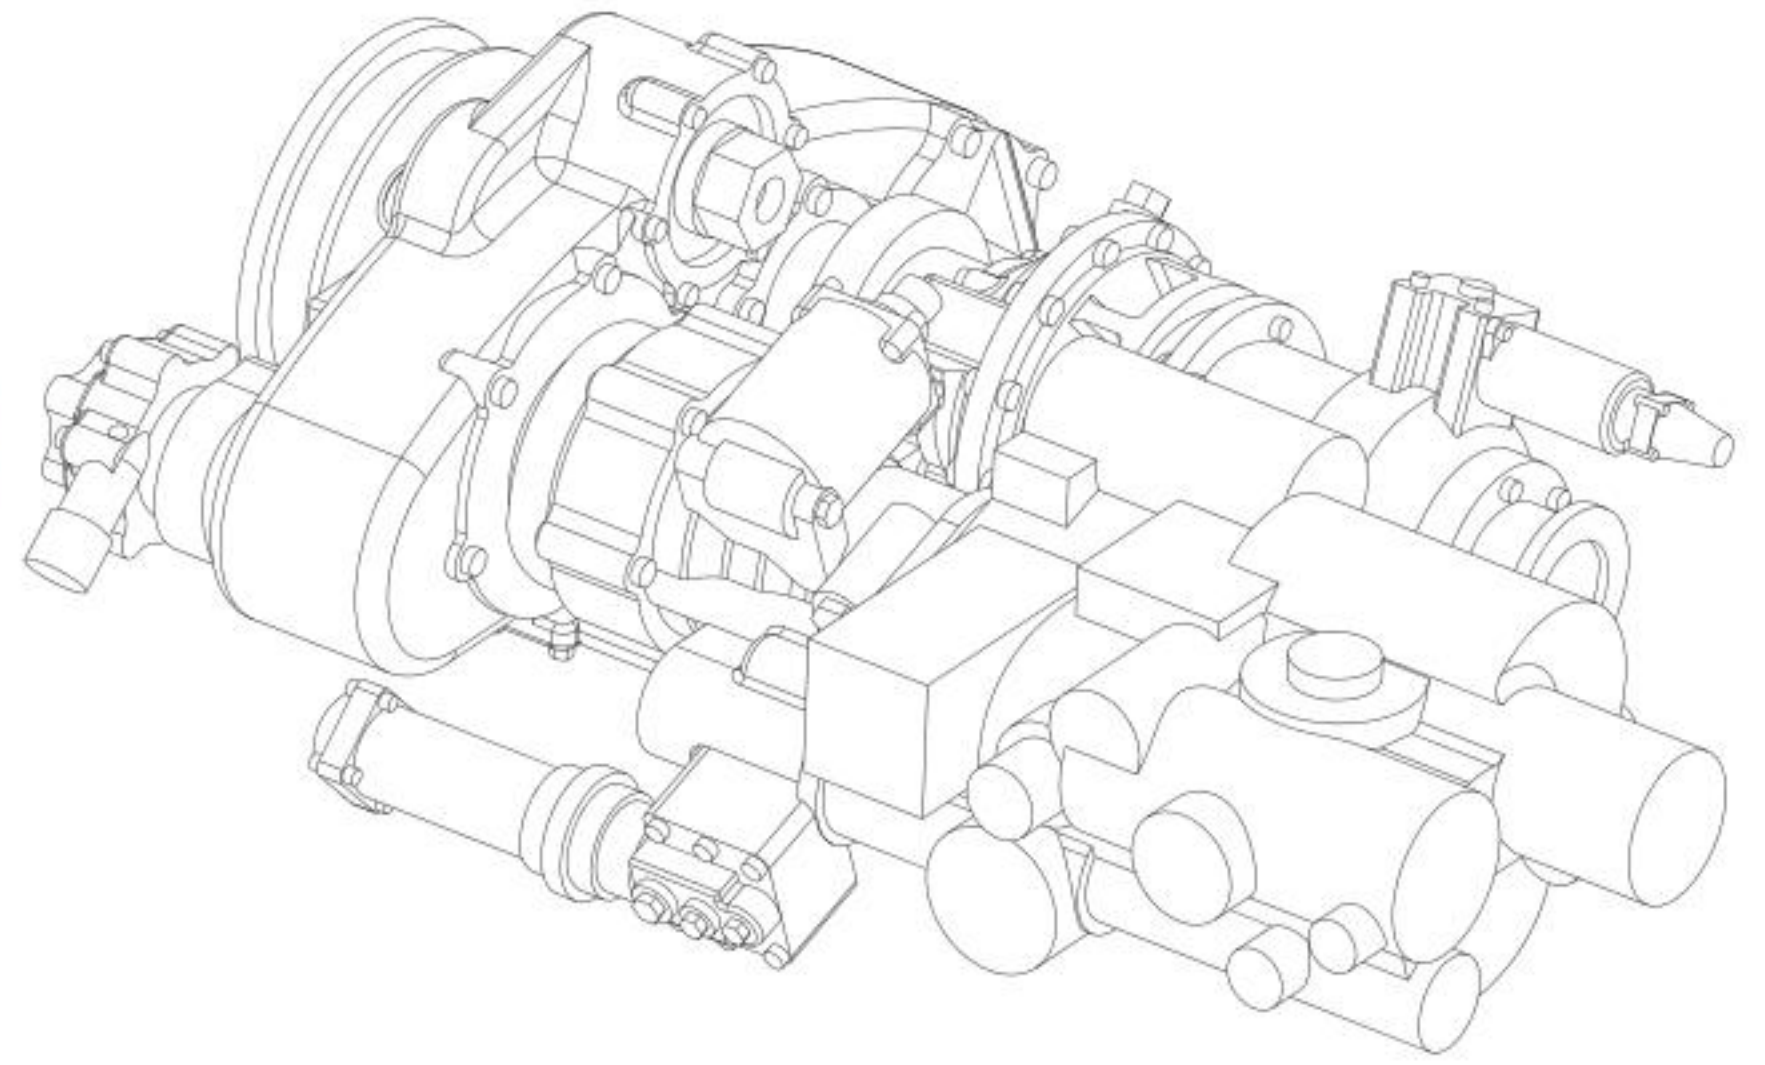

INSTRUCTION **RSU48-0049**

RESIN PARTS
FOR SCALE PLASTIC KITS

YOU CAN FIND INSTRUCTIONS
IN PDF FORMAT ON THE WEBSITE

RESKIT-MODELS.COM

MI-24 ENGINES

FOR ZVEZDA KIT

General Issues: info@reskit.com.ua
Wholesales: sales@reskit.com.ua
Claim Resolution: claims@reskit.com.ua

 fb.com/reskit.official

 instagram.com/reskit_official

 pinterest.com/reskit_official

1 X2

2 X2

3 X2

4 RIGHT ENGINE

5

6 RIGHT ENGINE

7

8

9 RIGHT ENGINE

10

USE WIRE D= 0.3mm, L=22 mm

USE WIRE D= 0.3mm, L=24 mm

11