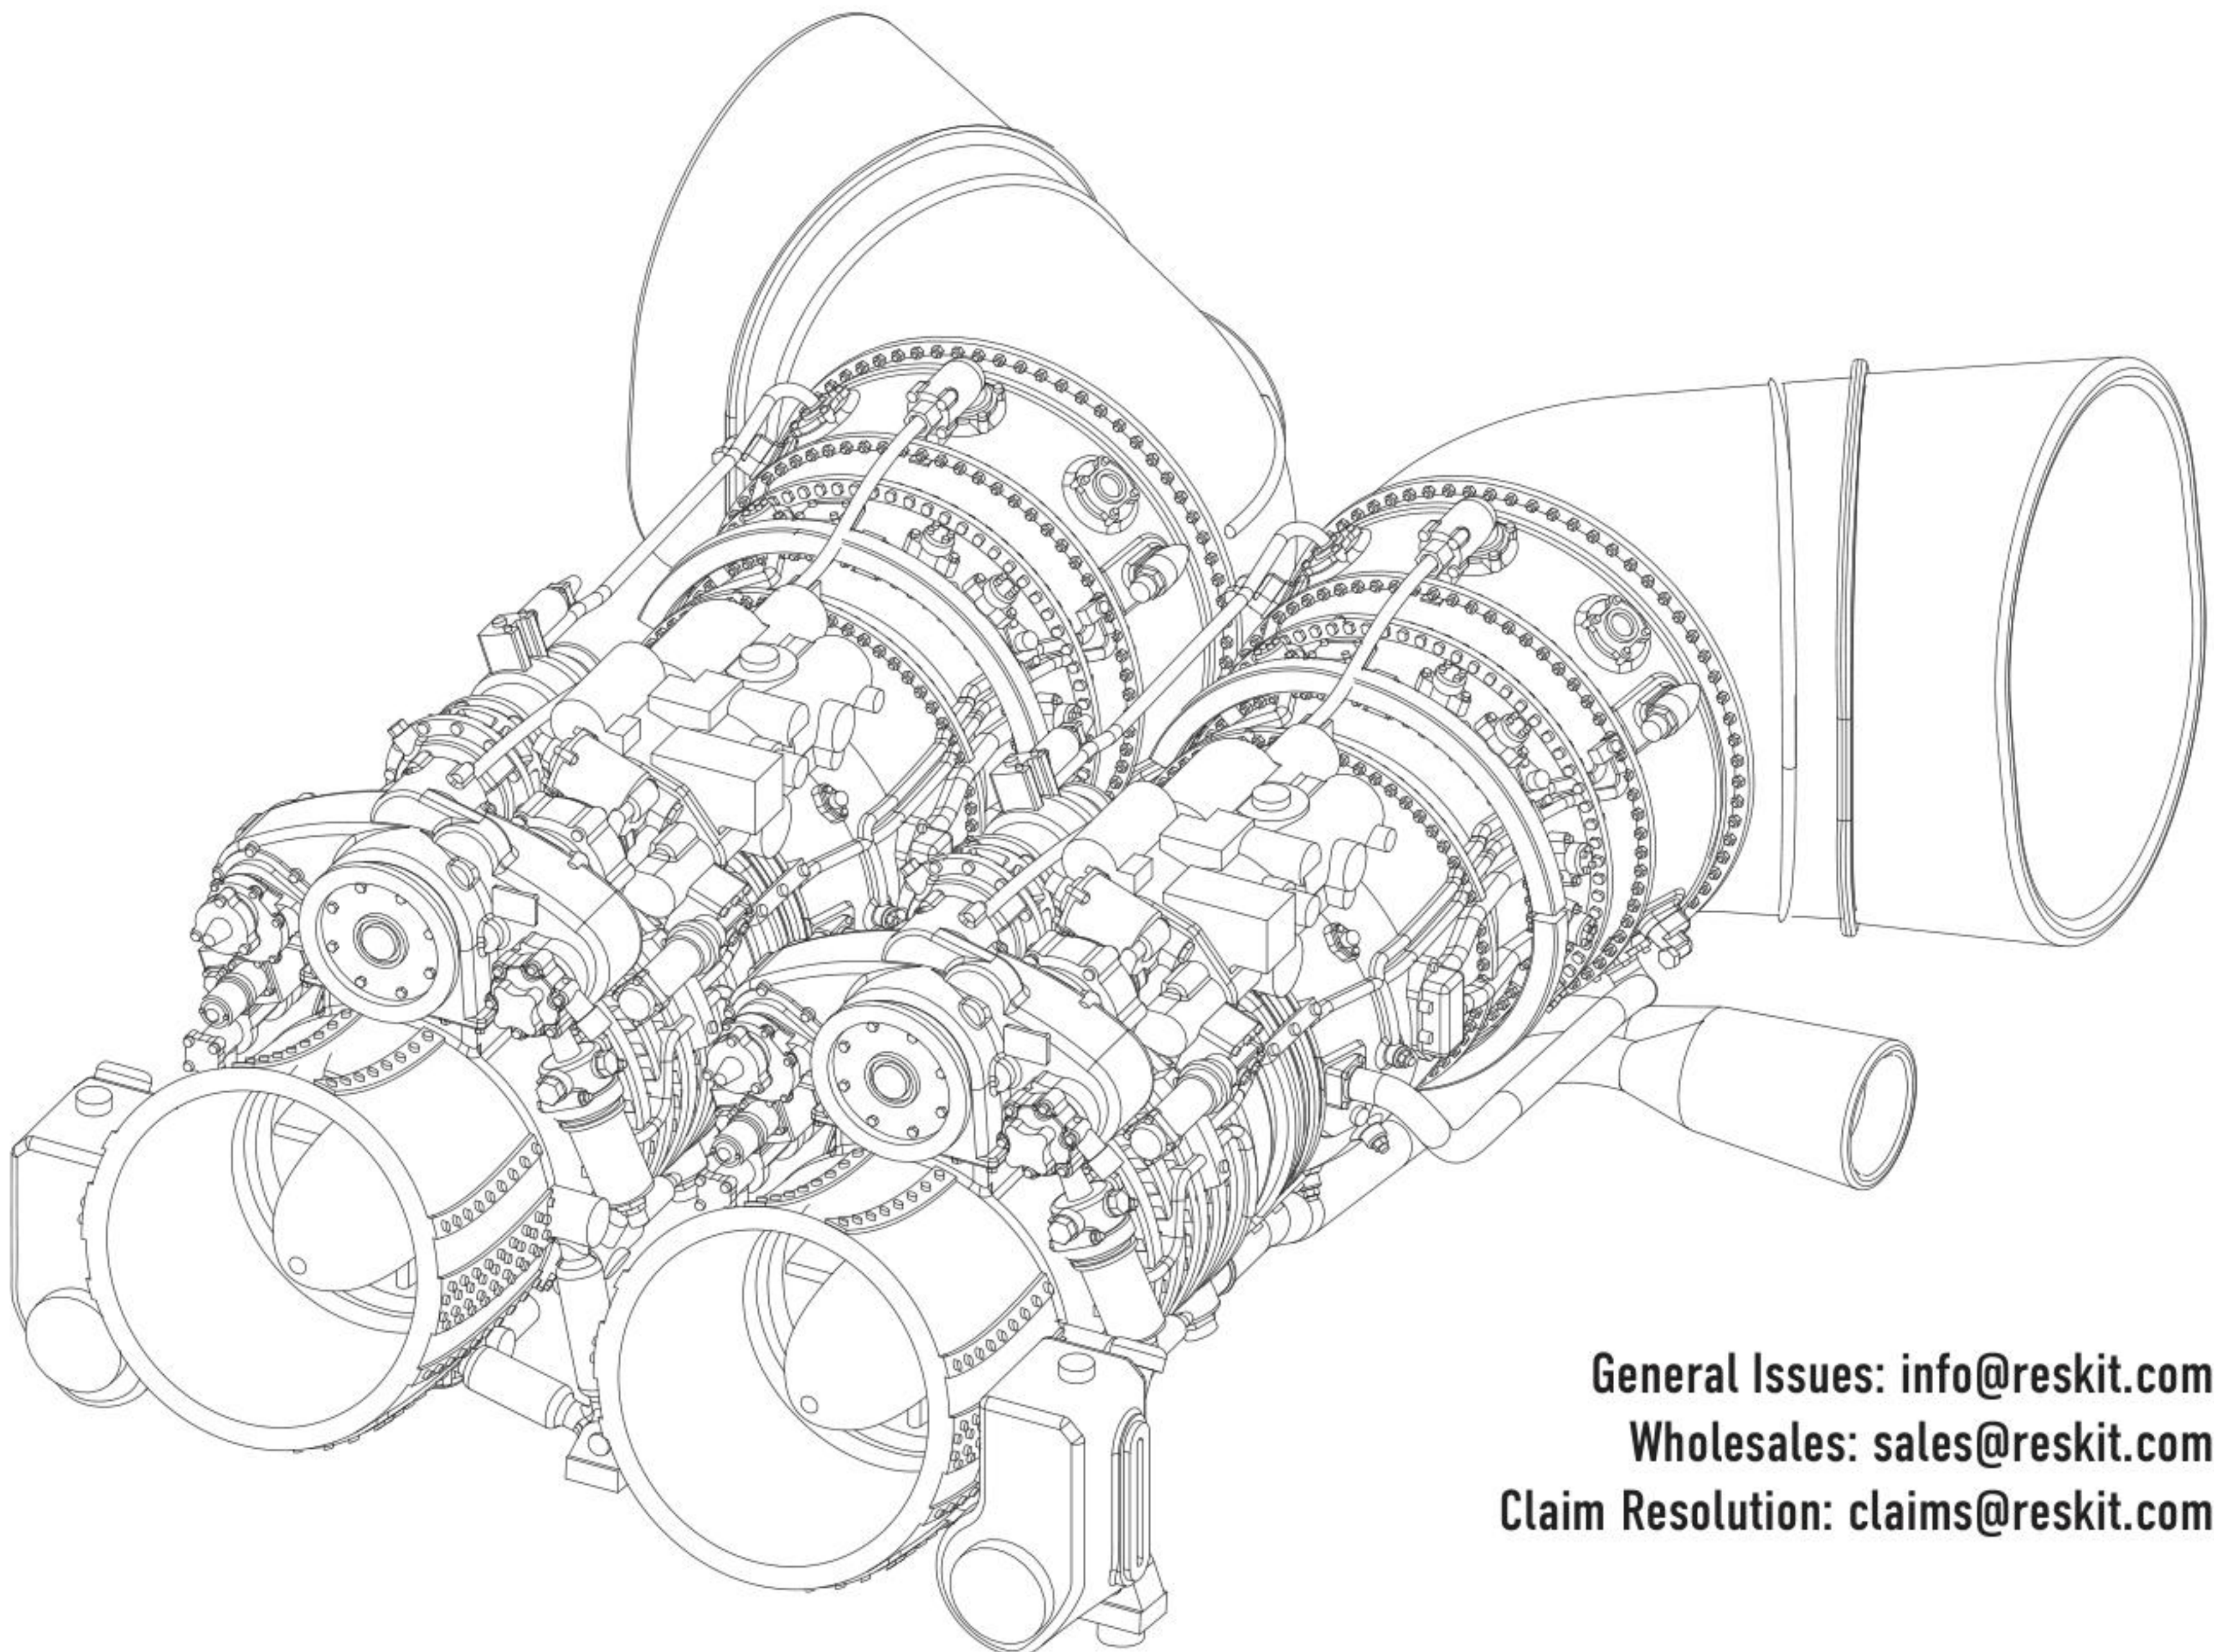

MI-24 ENGINES

FOR ZVEZDA KIT

General Issues: info@reskit.com.ua
Wholesales: sales@reskit.com.ua
Claim Resolution: claims@reskit.com.ua

fb.com/reskit.official

instagram.com/reskit_official

pinterest.com/reskit_official