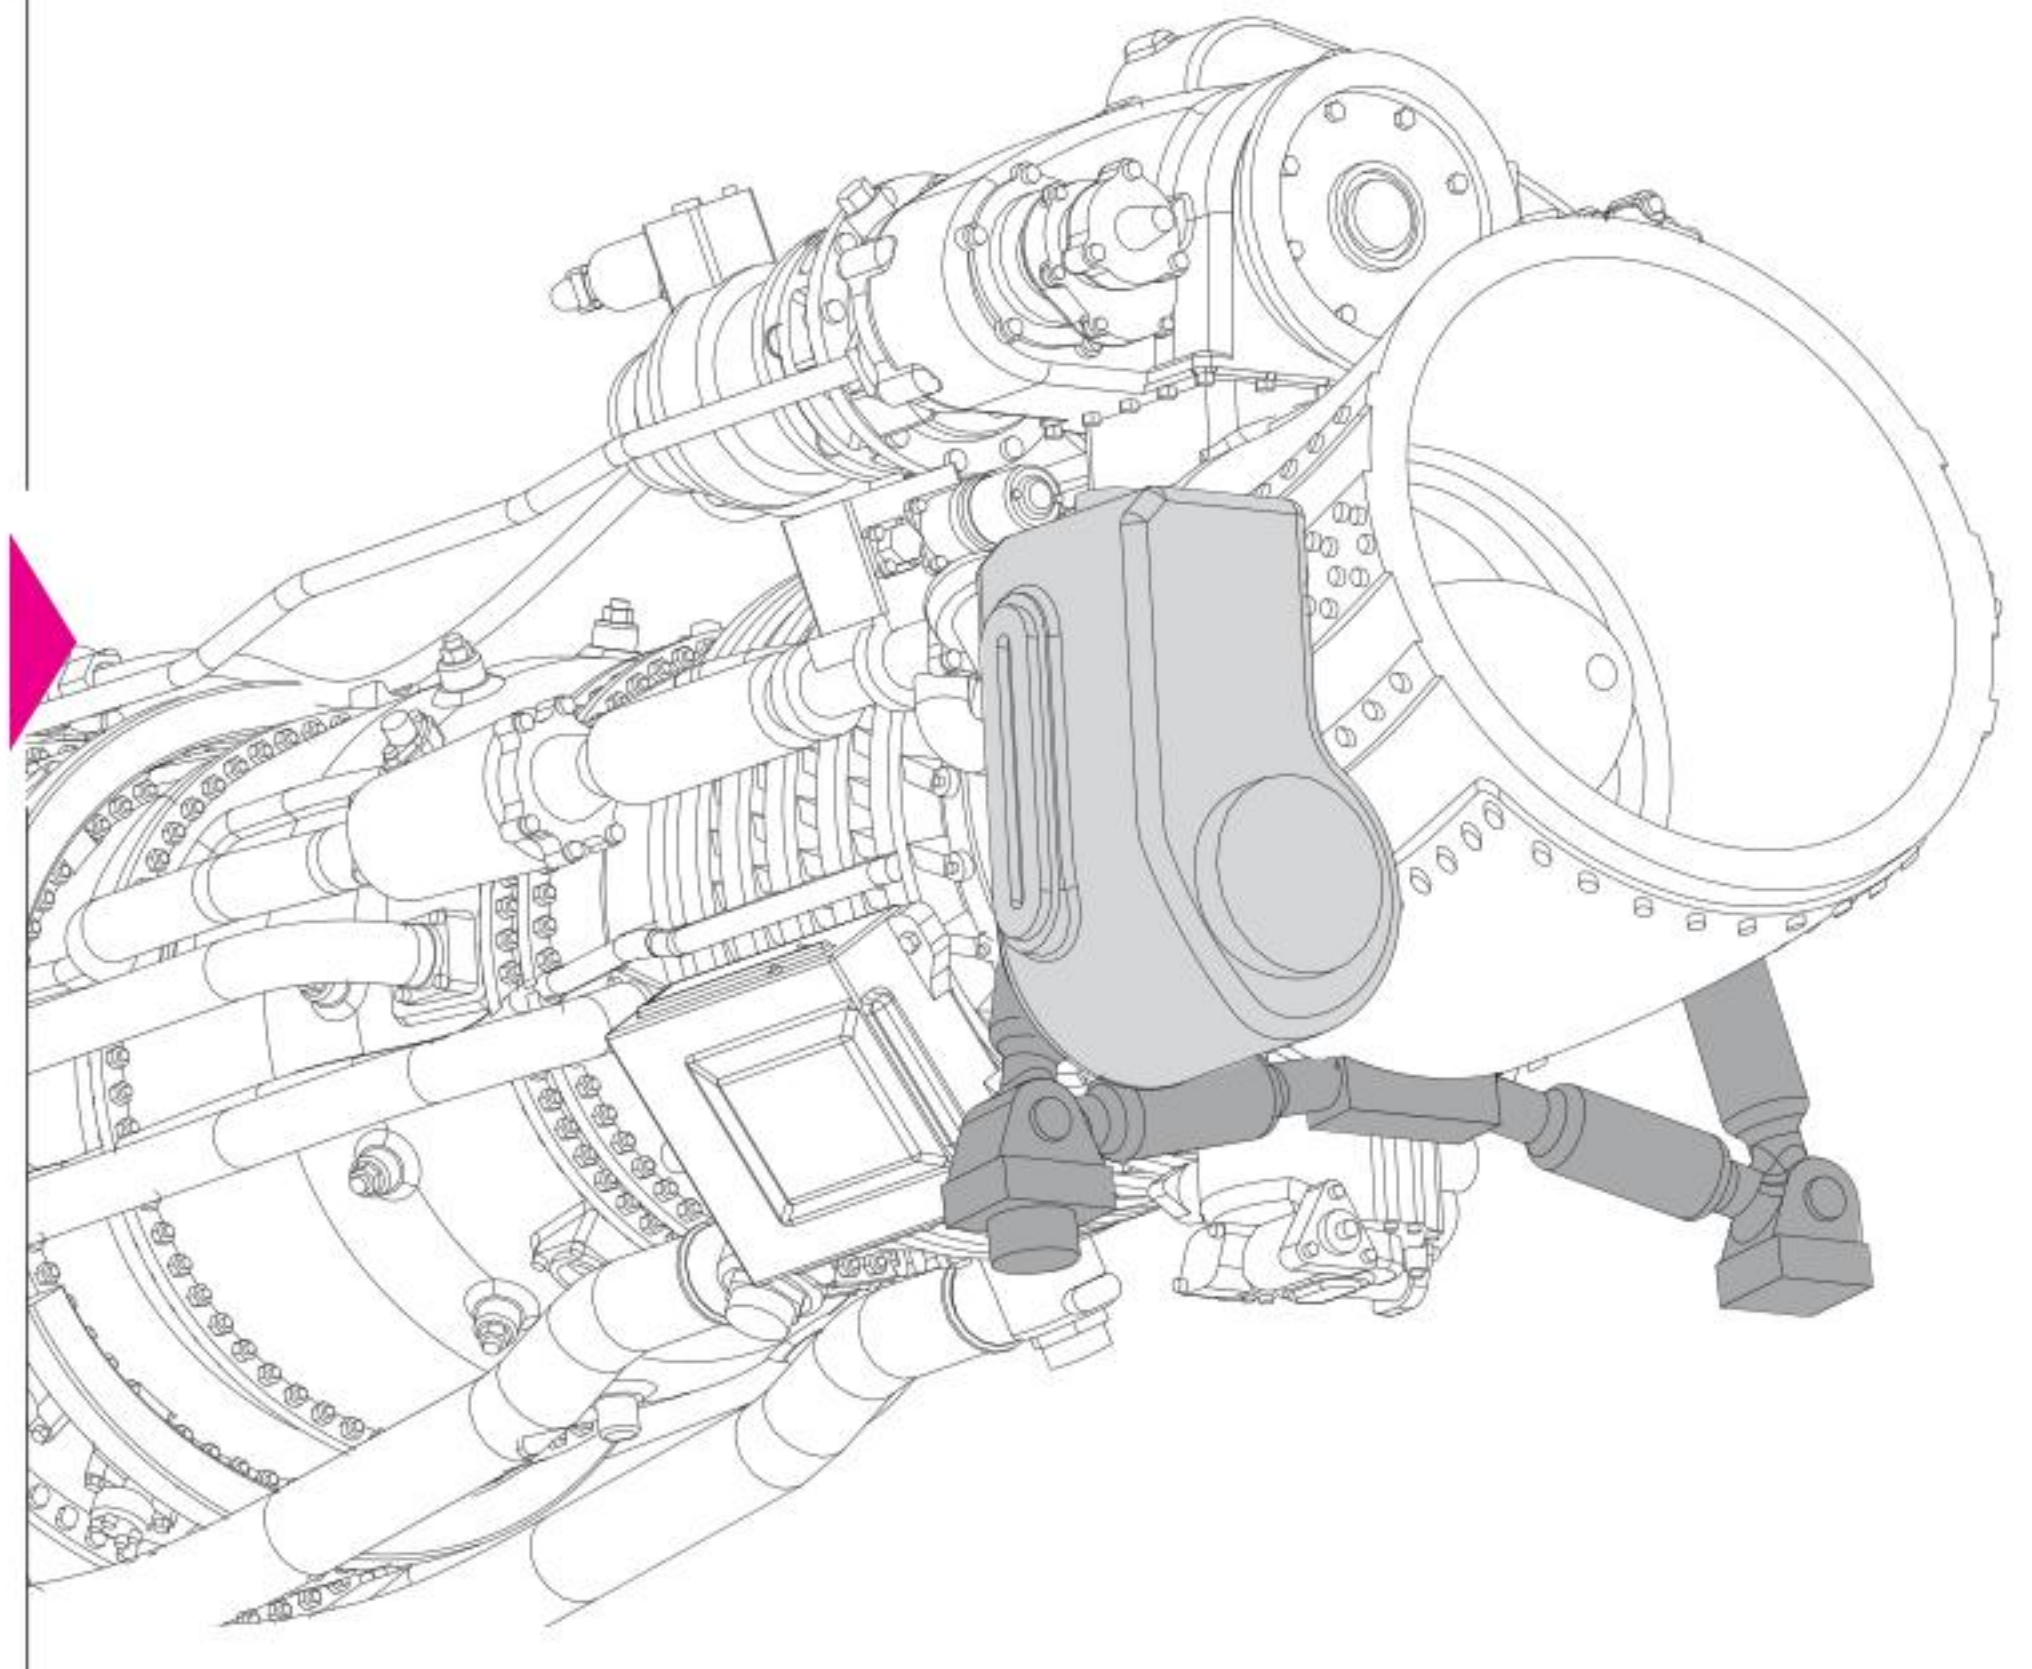

6 RIGHT ENGINE

7

8

9 RIGHT ENGINE

10

USE WIRE D= 0.3mm, L=22 mm

USE WIRE D= 0.3mm, L=24 mm

11

12 RIGHT ENGINE

13 LEFT ENGINE

14

15 LEFT ENGINE

16

17

18 LEFT ENGINE

19