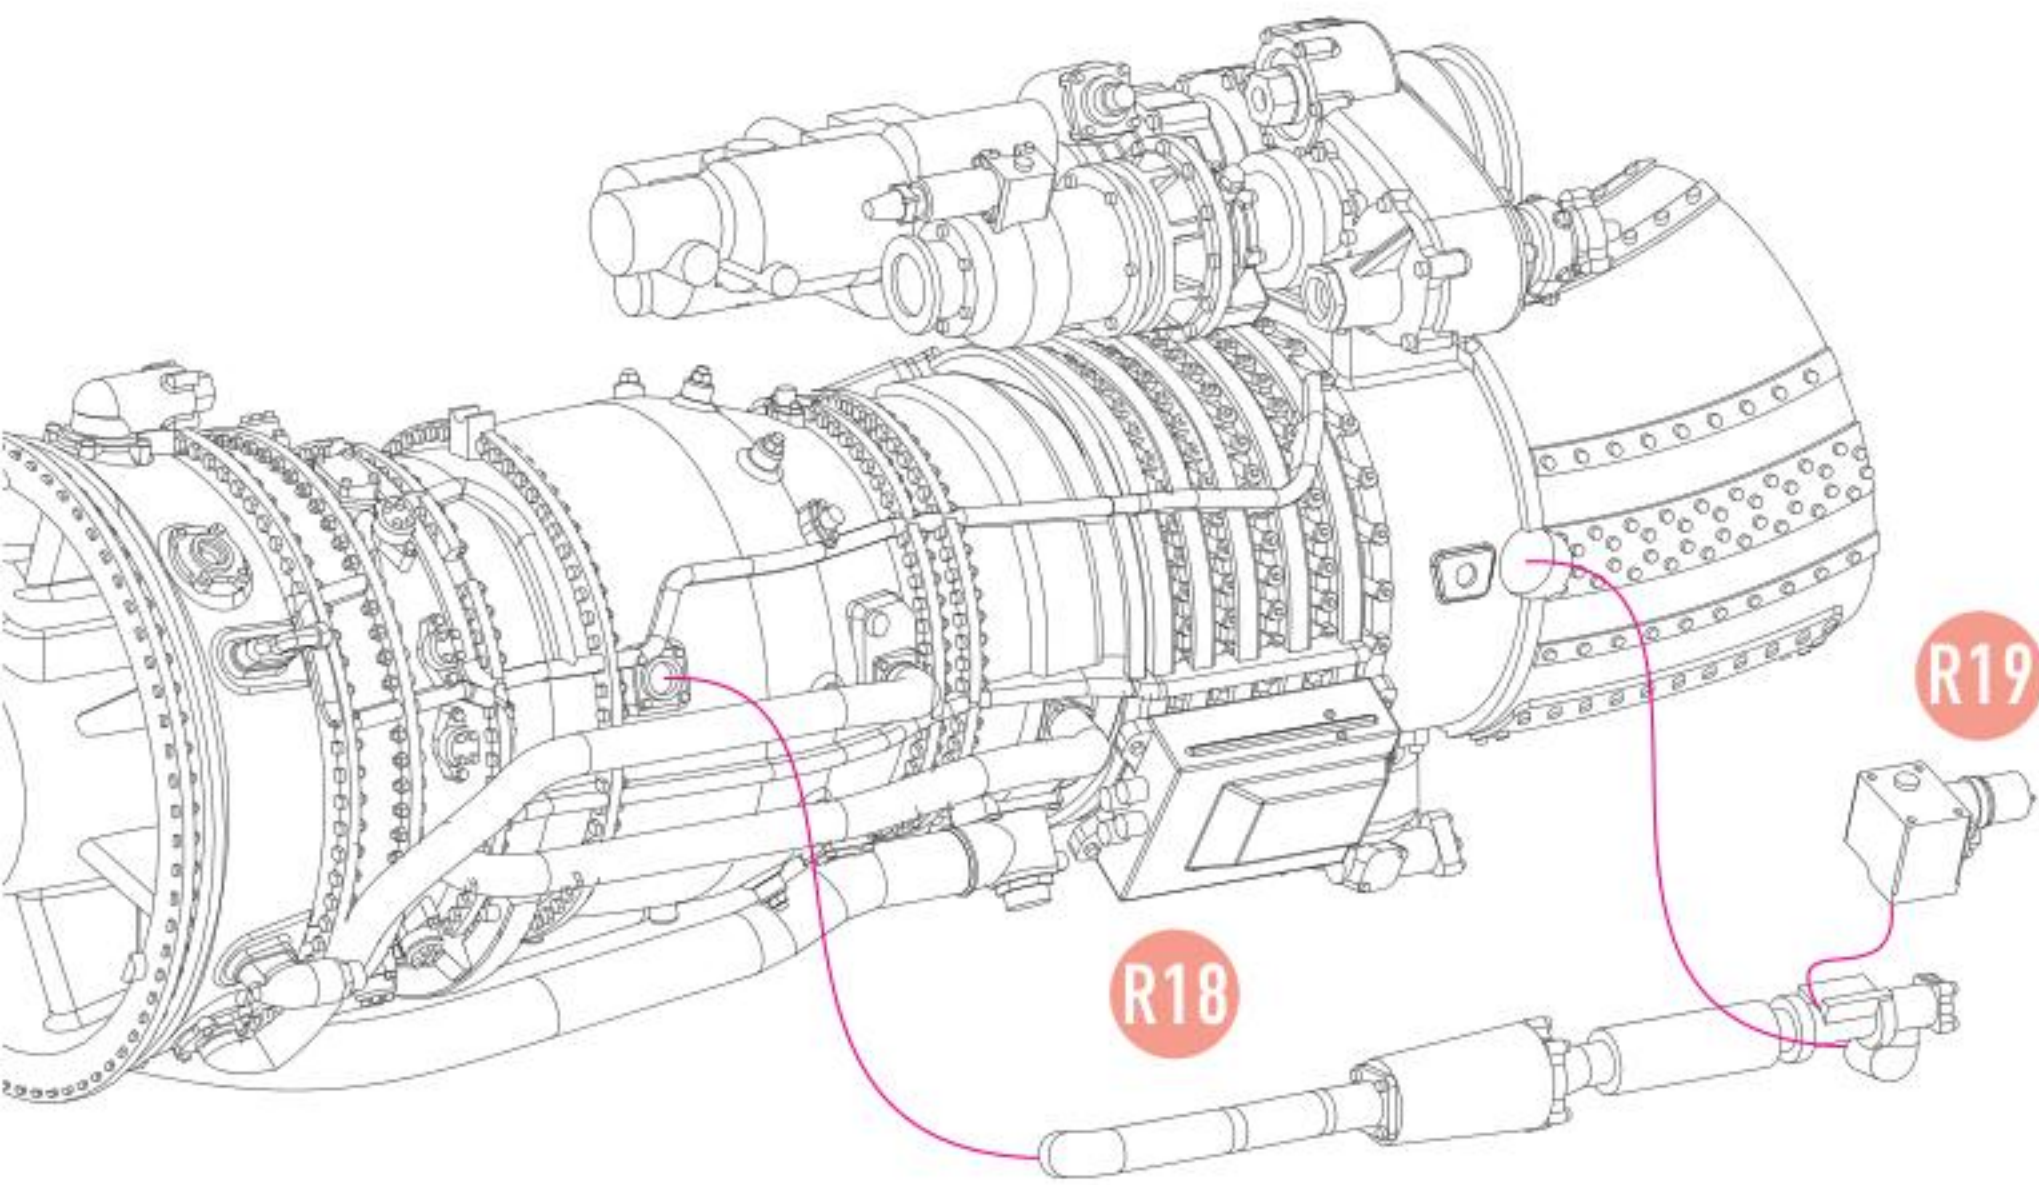

6 RIGHT ENGINE

7

8

9 RIGHT ENGINE

10

USE WIRE D= 0.3mm, L=22 mm

USE WIRE D= 0.3mm, L=24 mm

11

12 RIGHT ENGINE

13 LEFT ENGINE

14

15 LEFT ENGINE

16

17

18 LEFT ENGINE

19