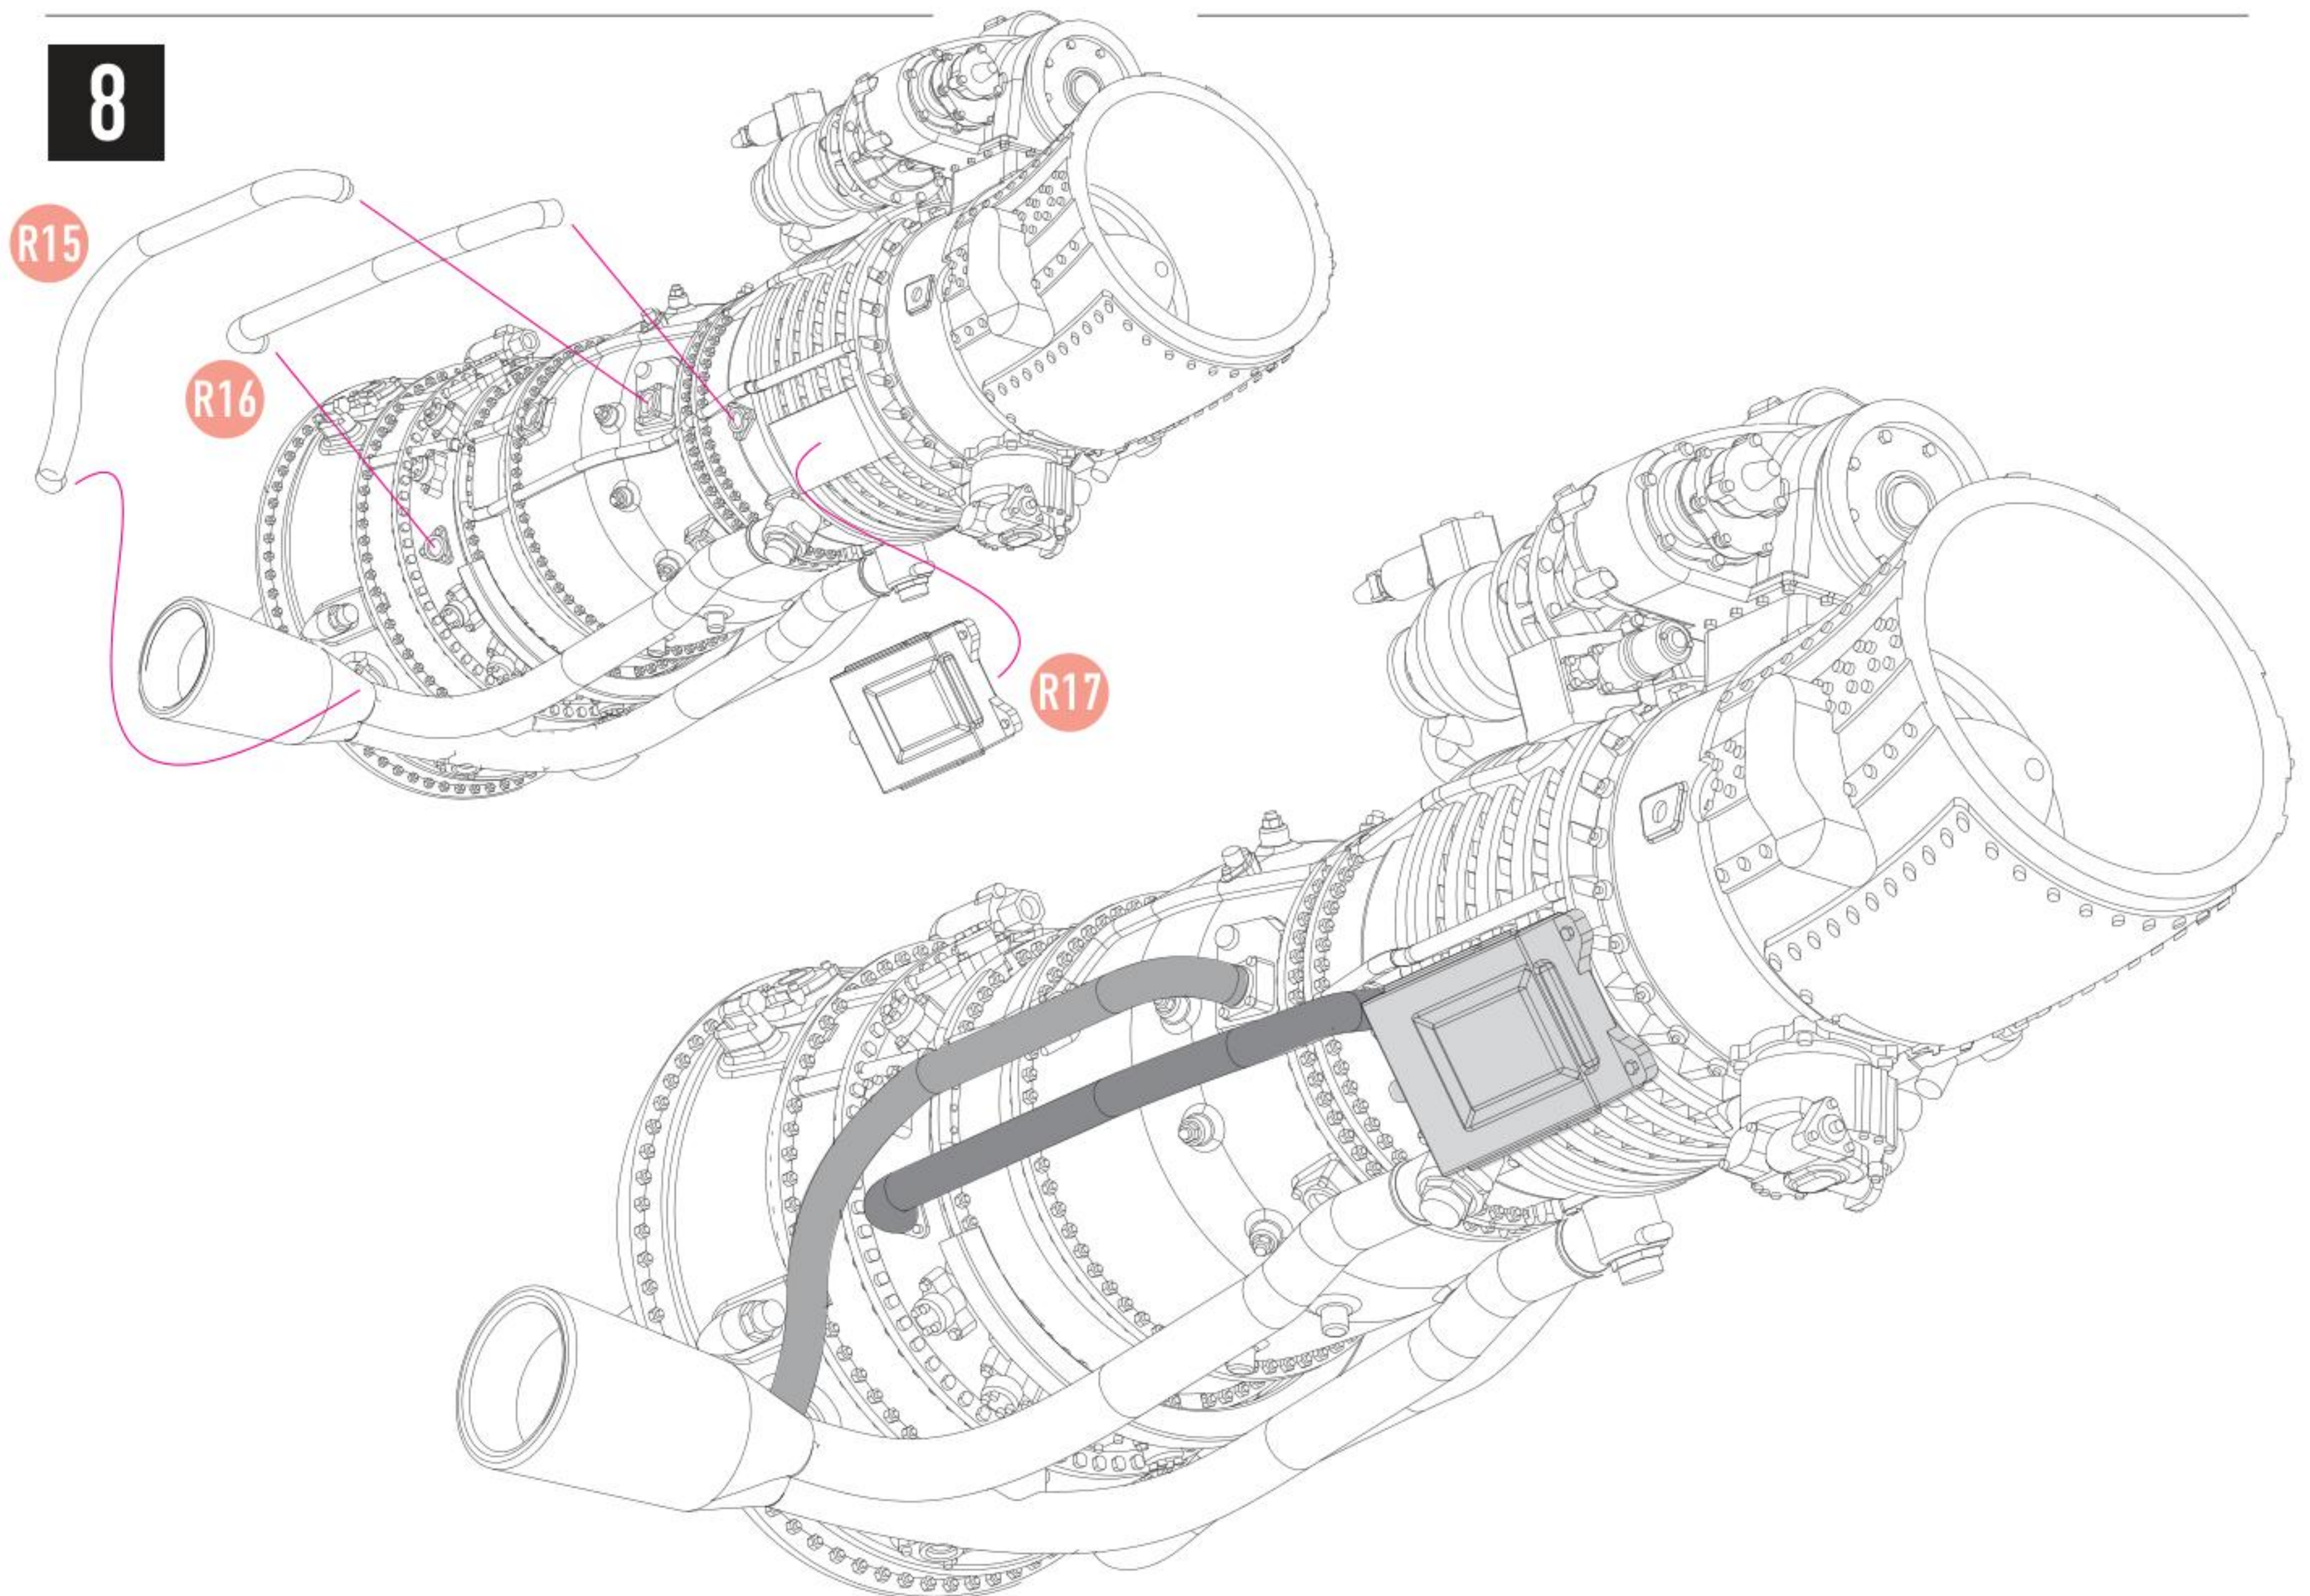

 fb.com/reskit.official

 instagram.com/reskit_official

 pinterest.com/reskit_official

1 X2

2 X2

3 X2

4 RIGHT ENGINE

5

6 RIGHT ENGINE

7

8

9 RIGHT ENGINE

10

USE WIRE D= 0.3mm, L=22 mm

USE WIRE D= 0.3mm, L=24 mm

11

12 RIGHT ENGINE

13 LEFT ENGINE

14

15 LEFT ENGINE

16

17

18 LEFT ENGINE

19