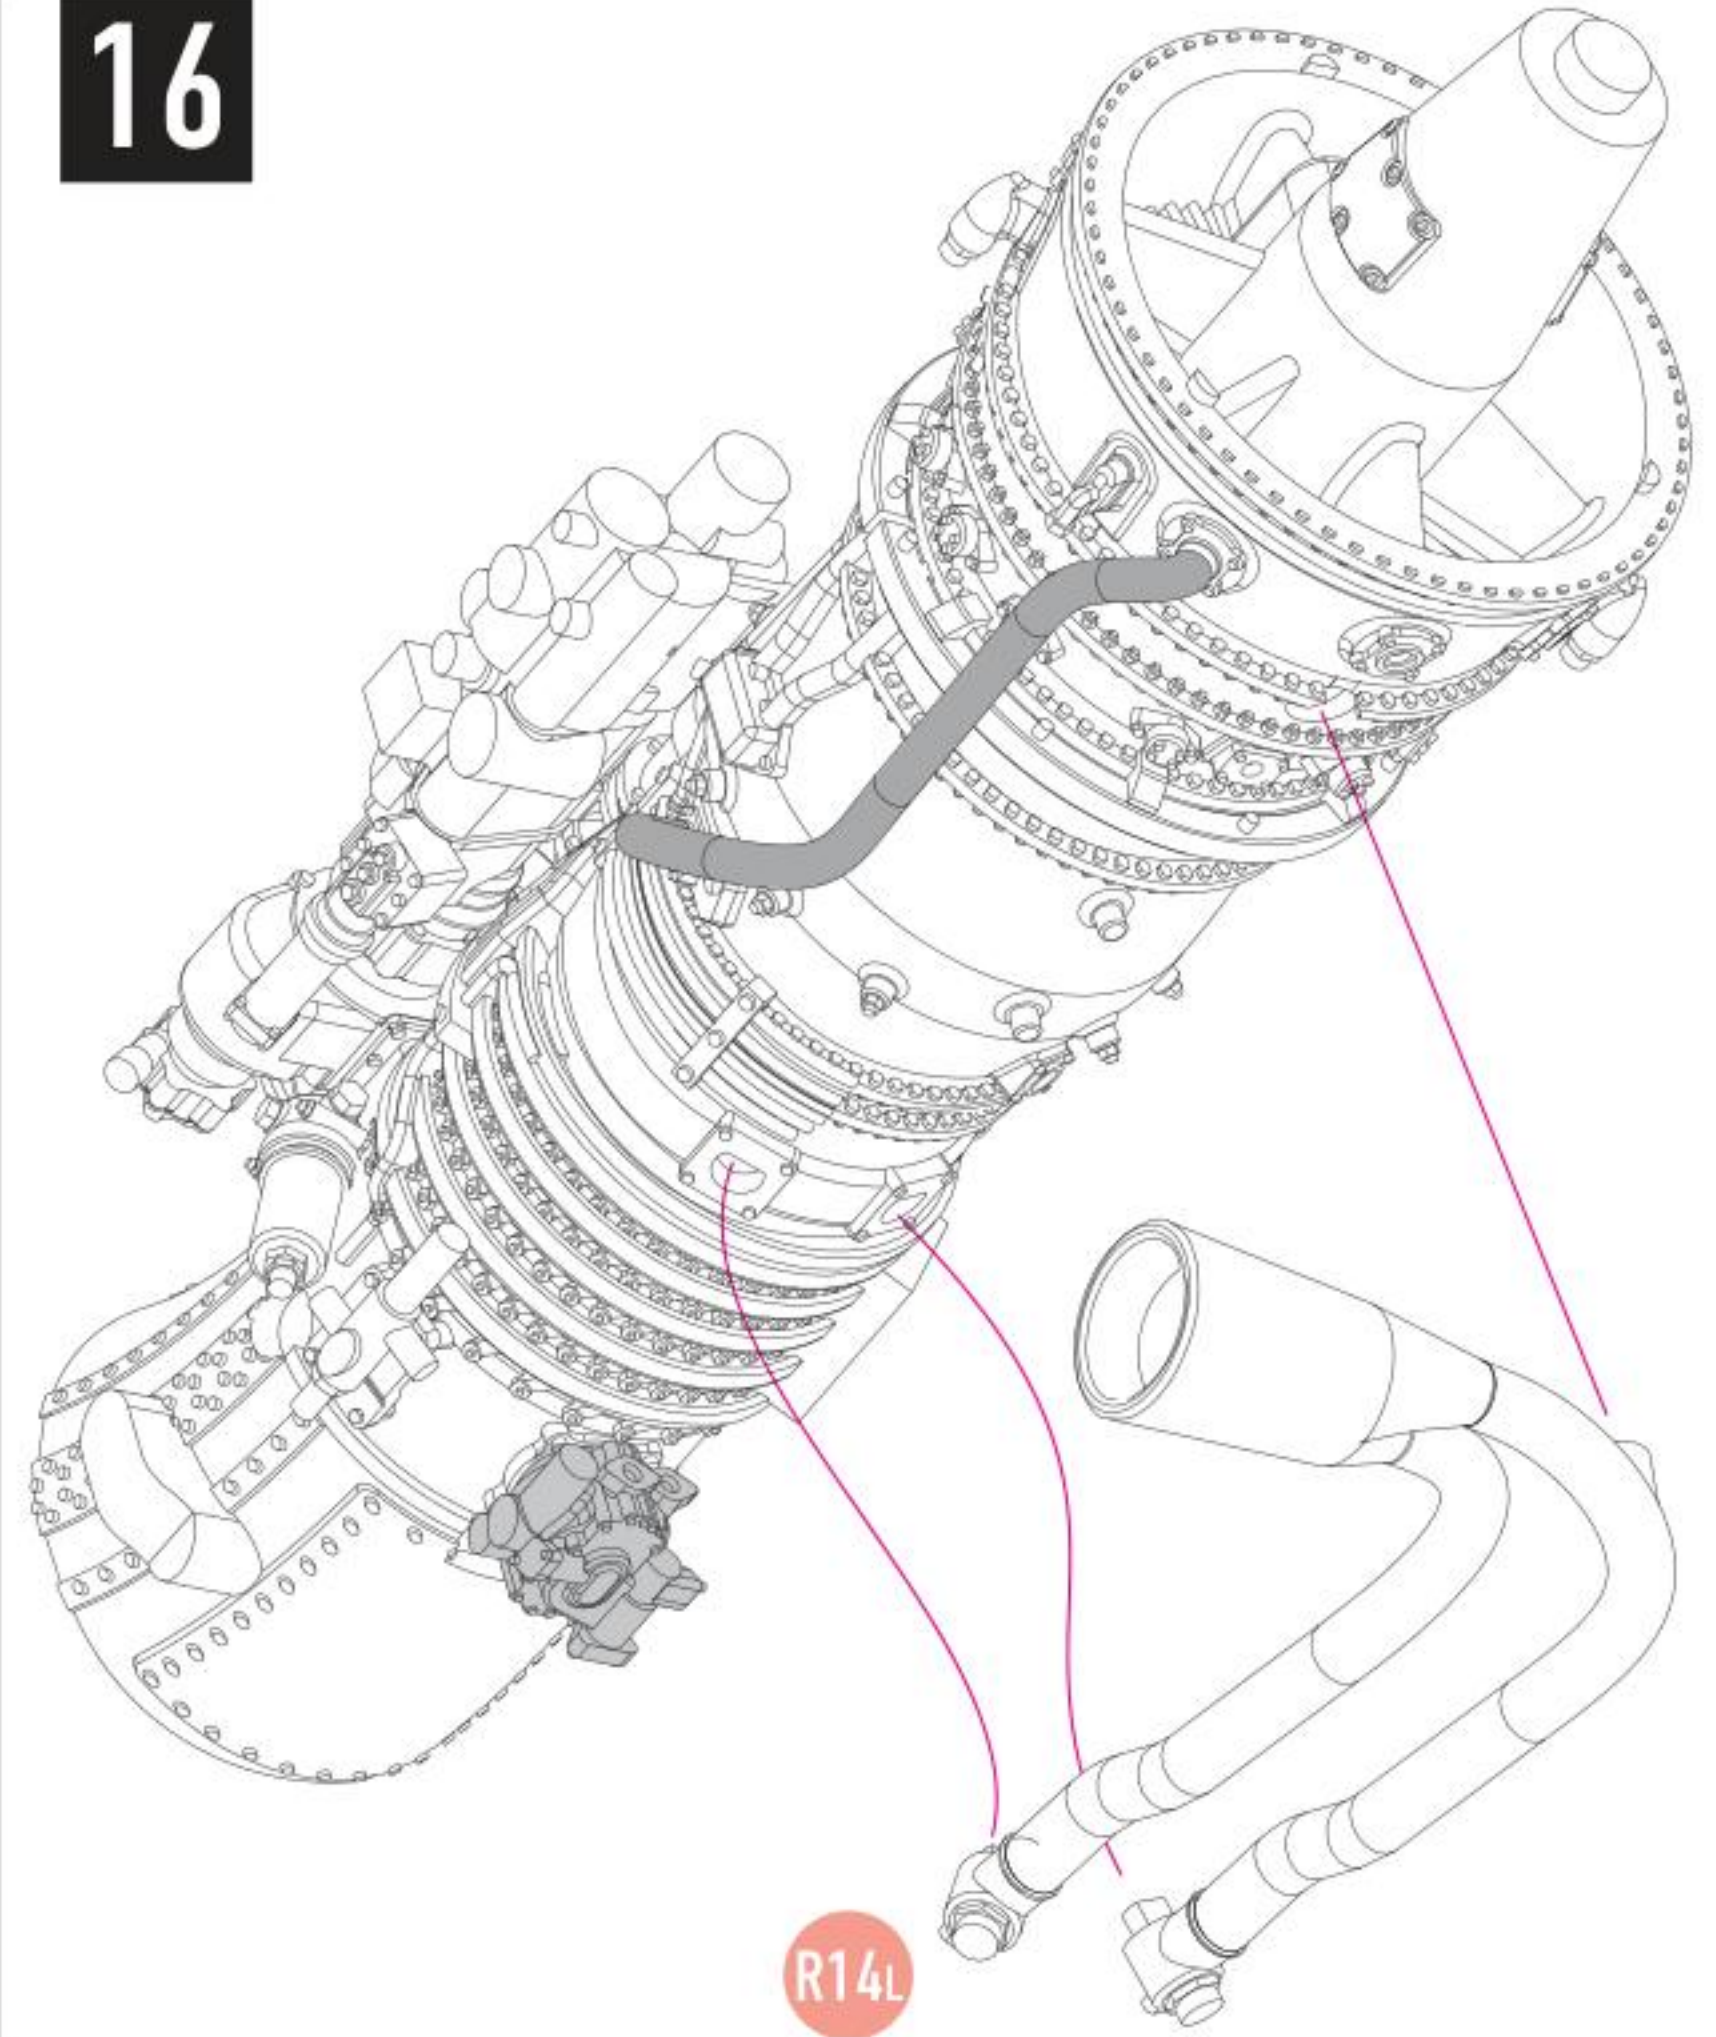

6 RIGHT ENGINE

7

8

9 RIGHT ENGINE

10

USE WIRE D= 0.3mm, L=22 mm

USE WIRE D= 0.3mm, L=24 mm

11

12 RIGHT ENGINE

13 LEFT ENGINE

14

15 LEFT ENGINE

16

17

18 LEFT ENGINE

19