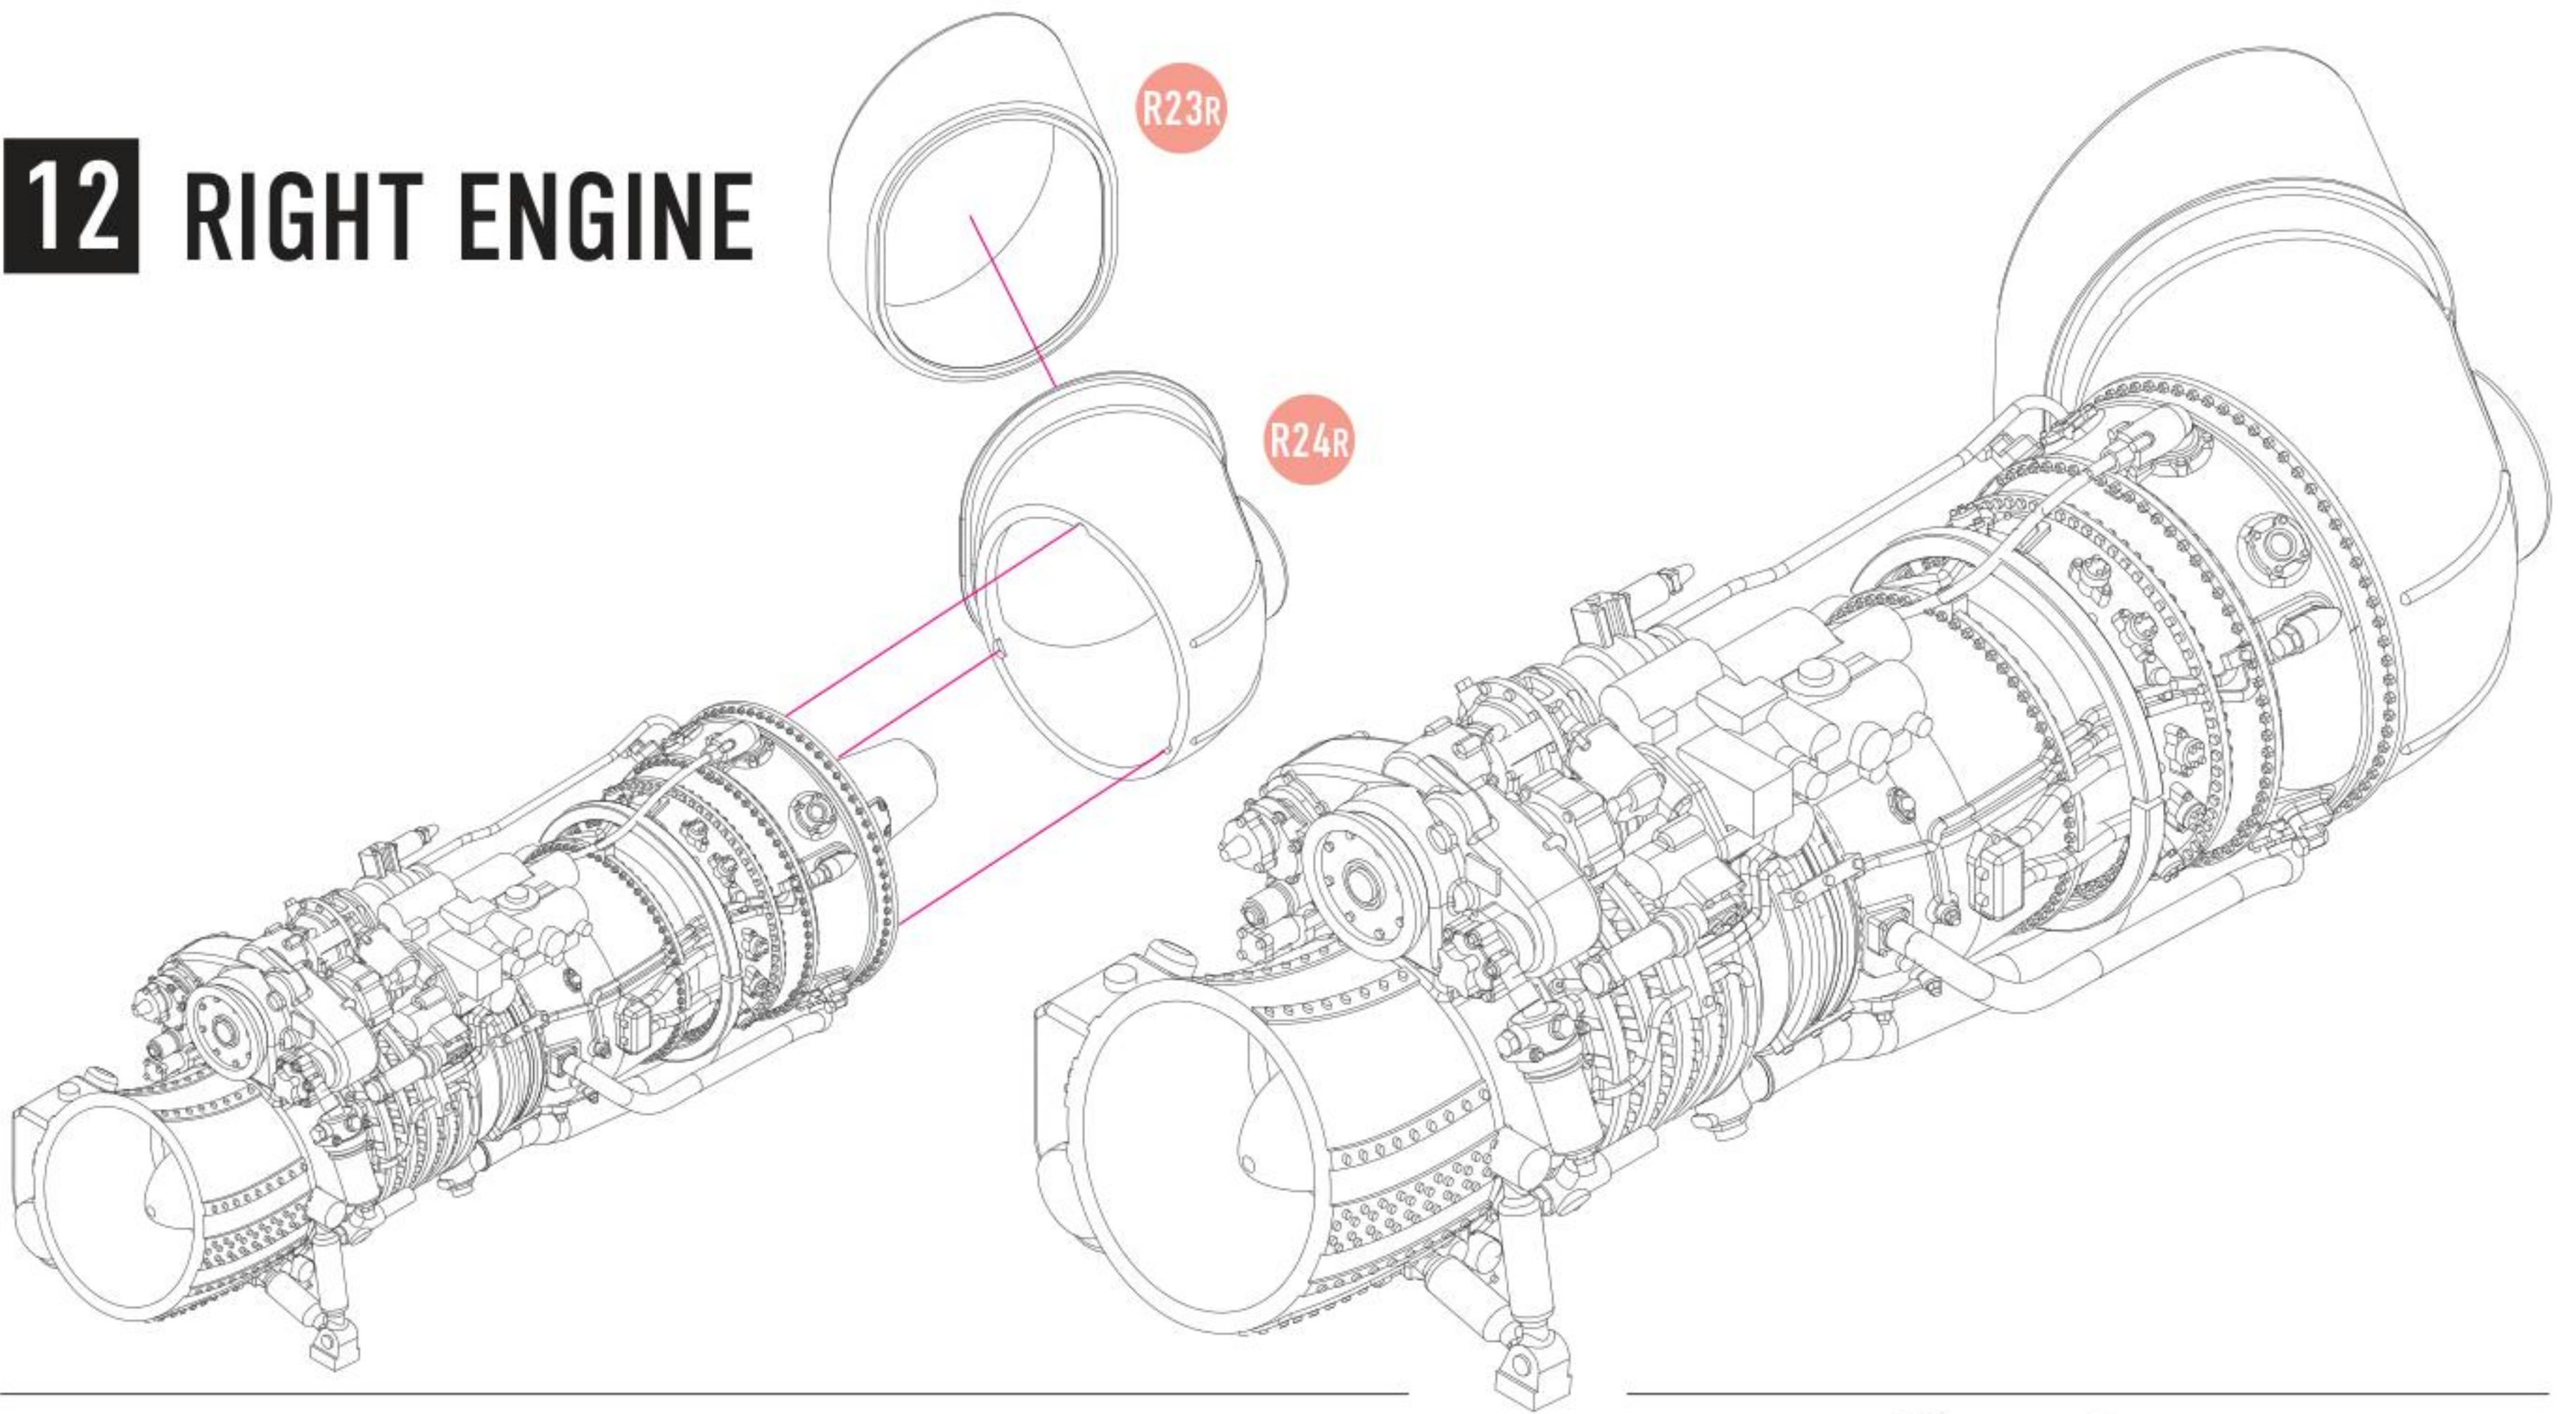

6 RIGHT ENGINE

7

8

9 RIGHT ENGINE

10

USE WIRE D= 0.3mm, L=22 mm

USE WIRE D= 0.3mm, L=24 mm

11

12 RIGHT ENGINE

13 LEFT ENGINE

14

15 LEFT ENGINE

16

17

18 LEFT ENGINE

19