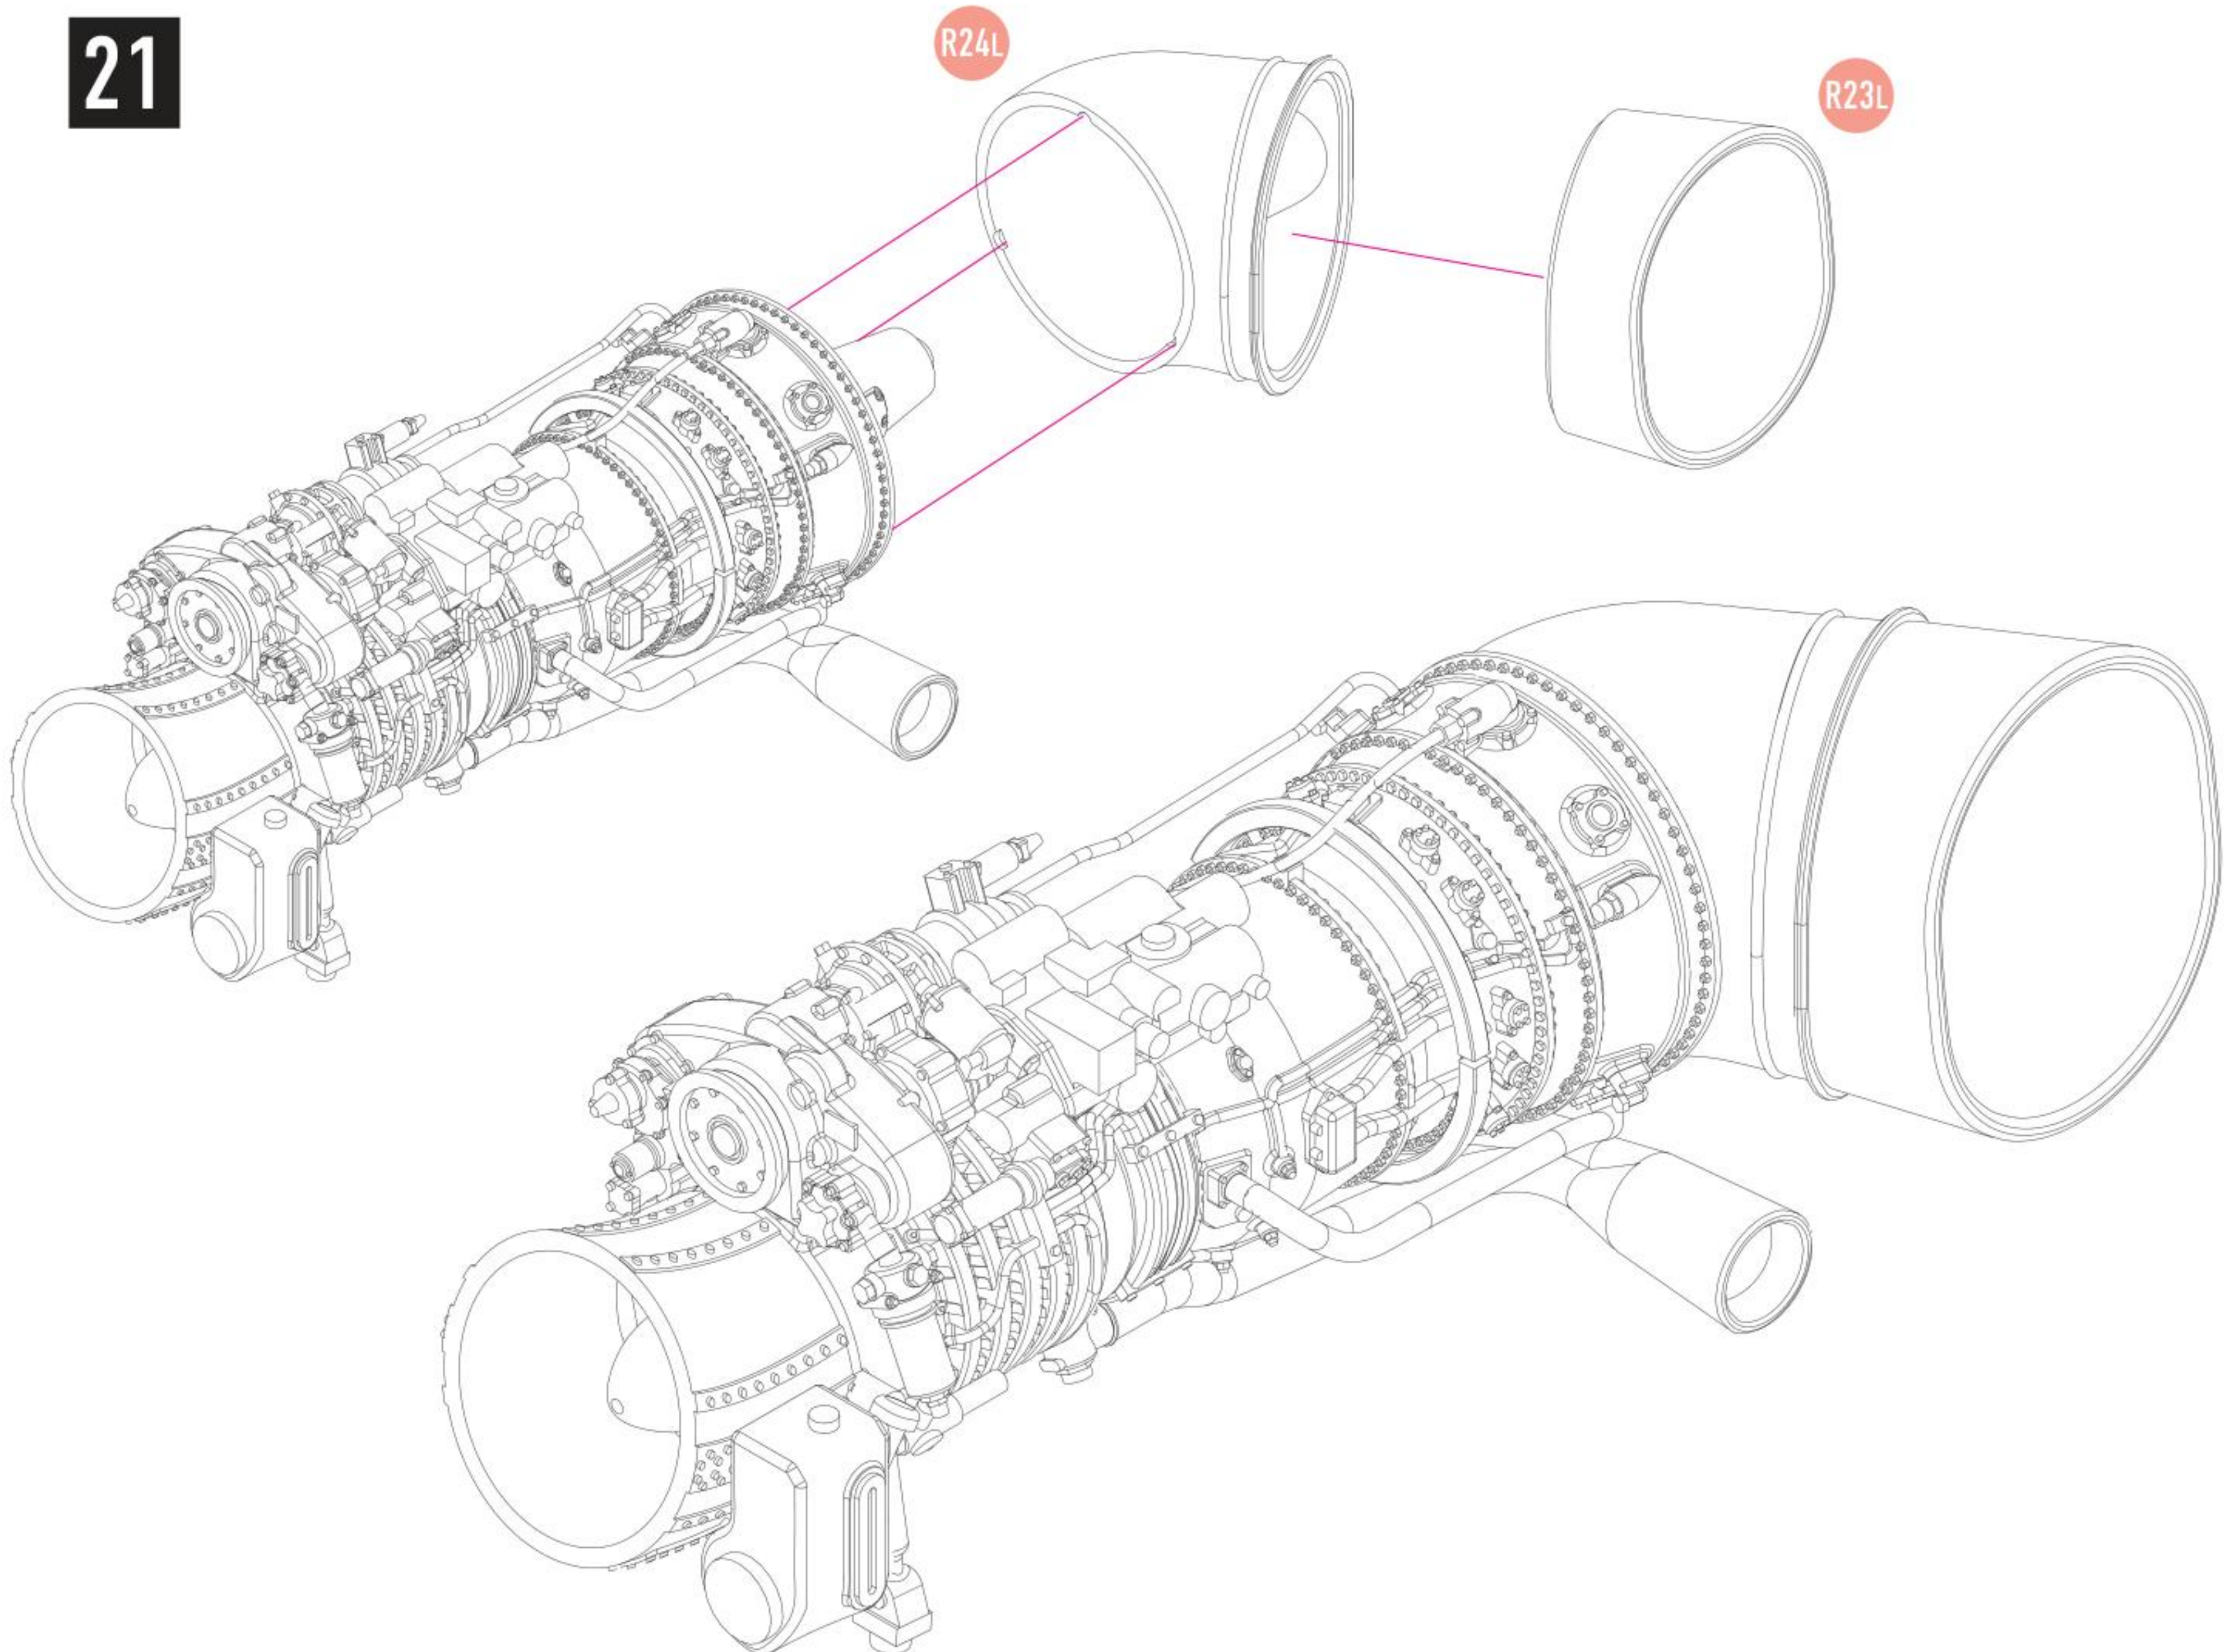

6 RIGHT ENGINE

7

8

9 RIGHT ENGINE

10

USE WIRE D= 0.3mm, L=22 mm

USE WIRE D= 0.3mm, L=24 mm

11

12 RIGHT ENGINE

13 LEFT ENGINE

14

15 LEFT ENGINE

16

17

18 LEFT ENGINE

19

20 LEFT ENGINE

21

RIGHT ENGINE

LEFT ENGINE

RIGHT ENGINE

LEFT ENGINE

ZVEZDA KIT PARTS

**YOU CAN FIND INSTRUCTIONS
IN PDF FORMAT ON THE WEBSITE**