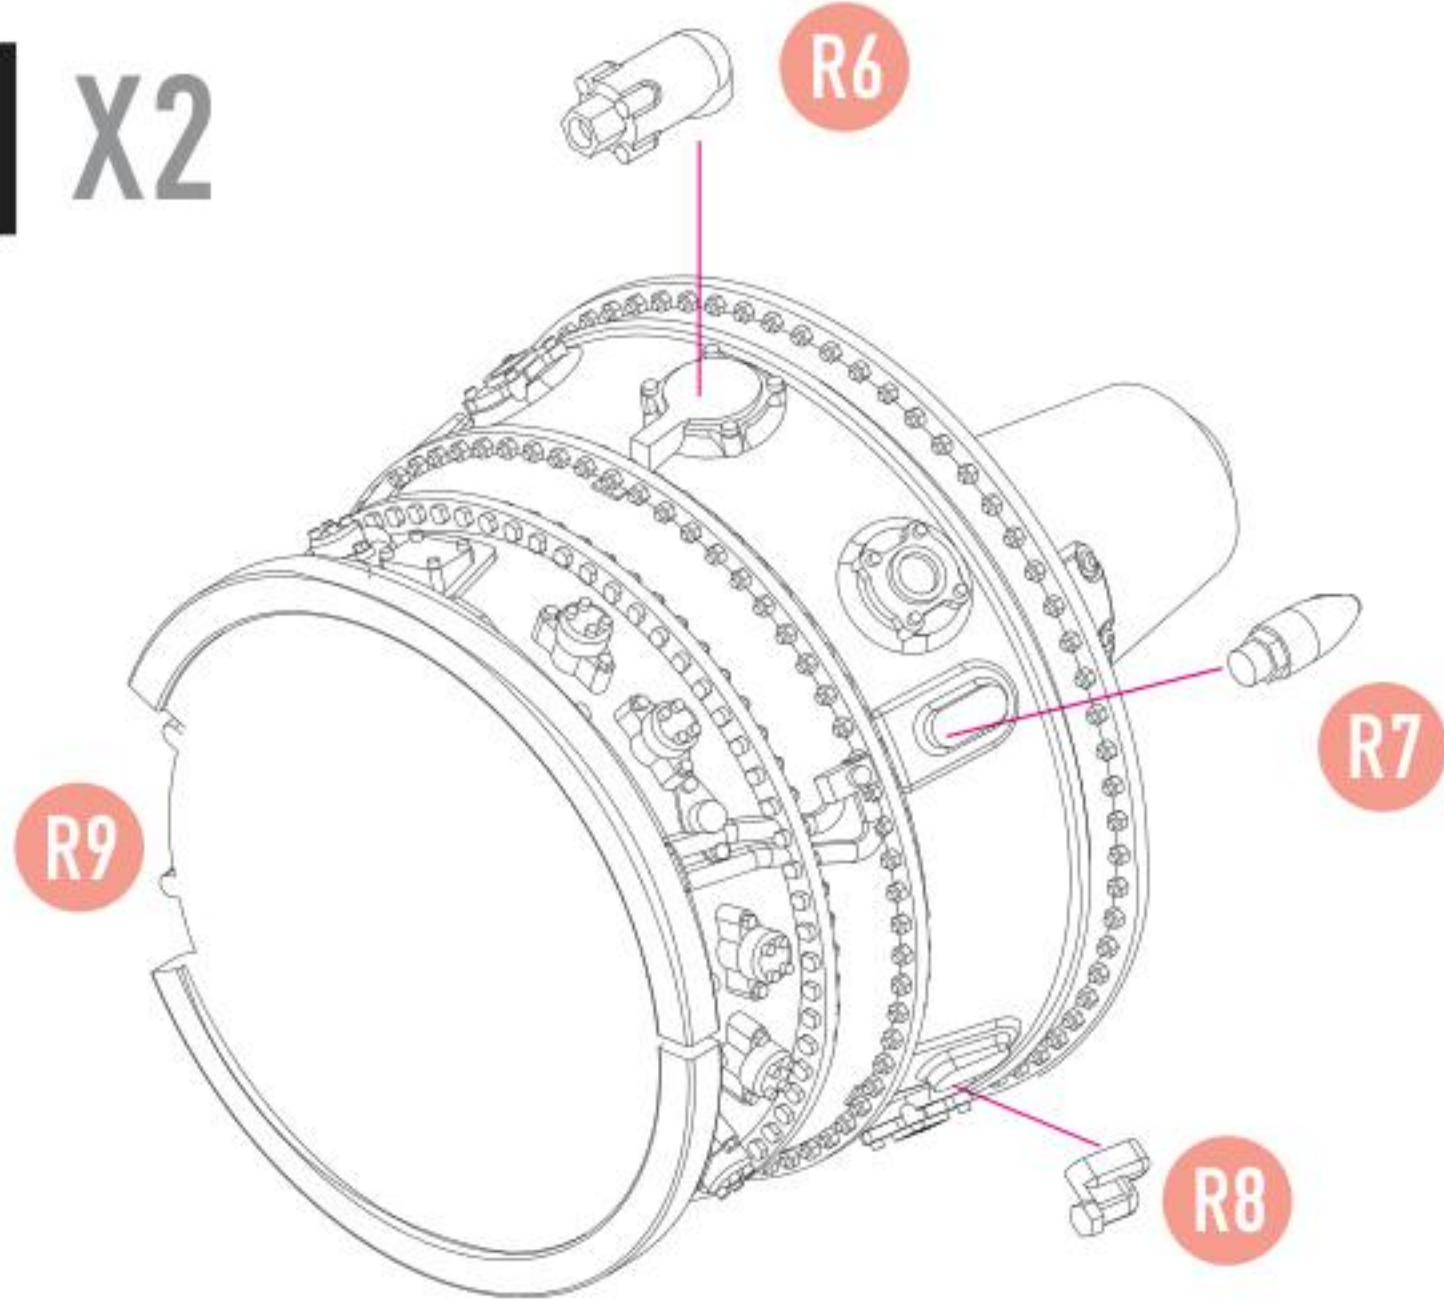

 fb.com/reskit.official

 instagram.com/reskit_official

 pinterest.com/reskit_official

1 X2

2 X2

3 X2

4 RIGHT ENGINE

5

6 RIGHT ENGINE

7

8

9 RIGHT ENGINE

10

USE WIRE D= 0.3mm, L=22 mm

USE WIRE D= 0.3mm, L=24 mm

11