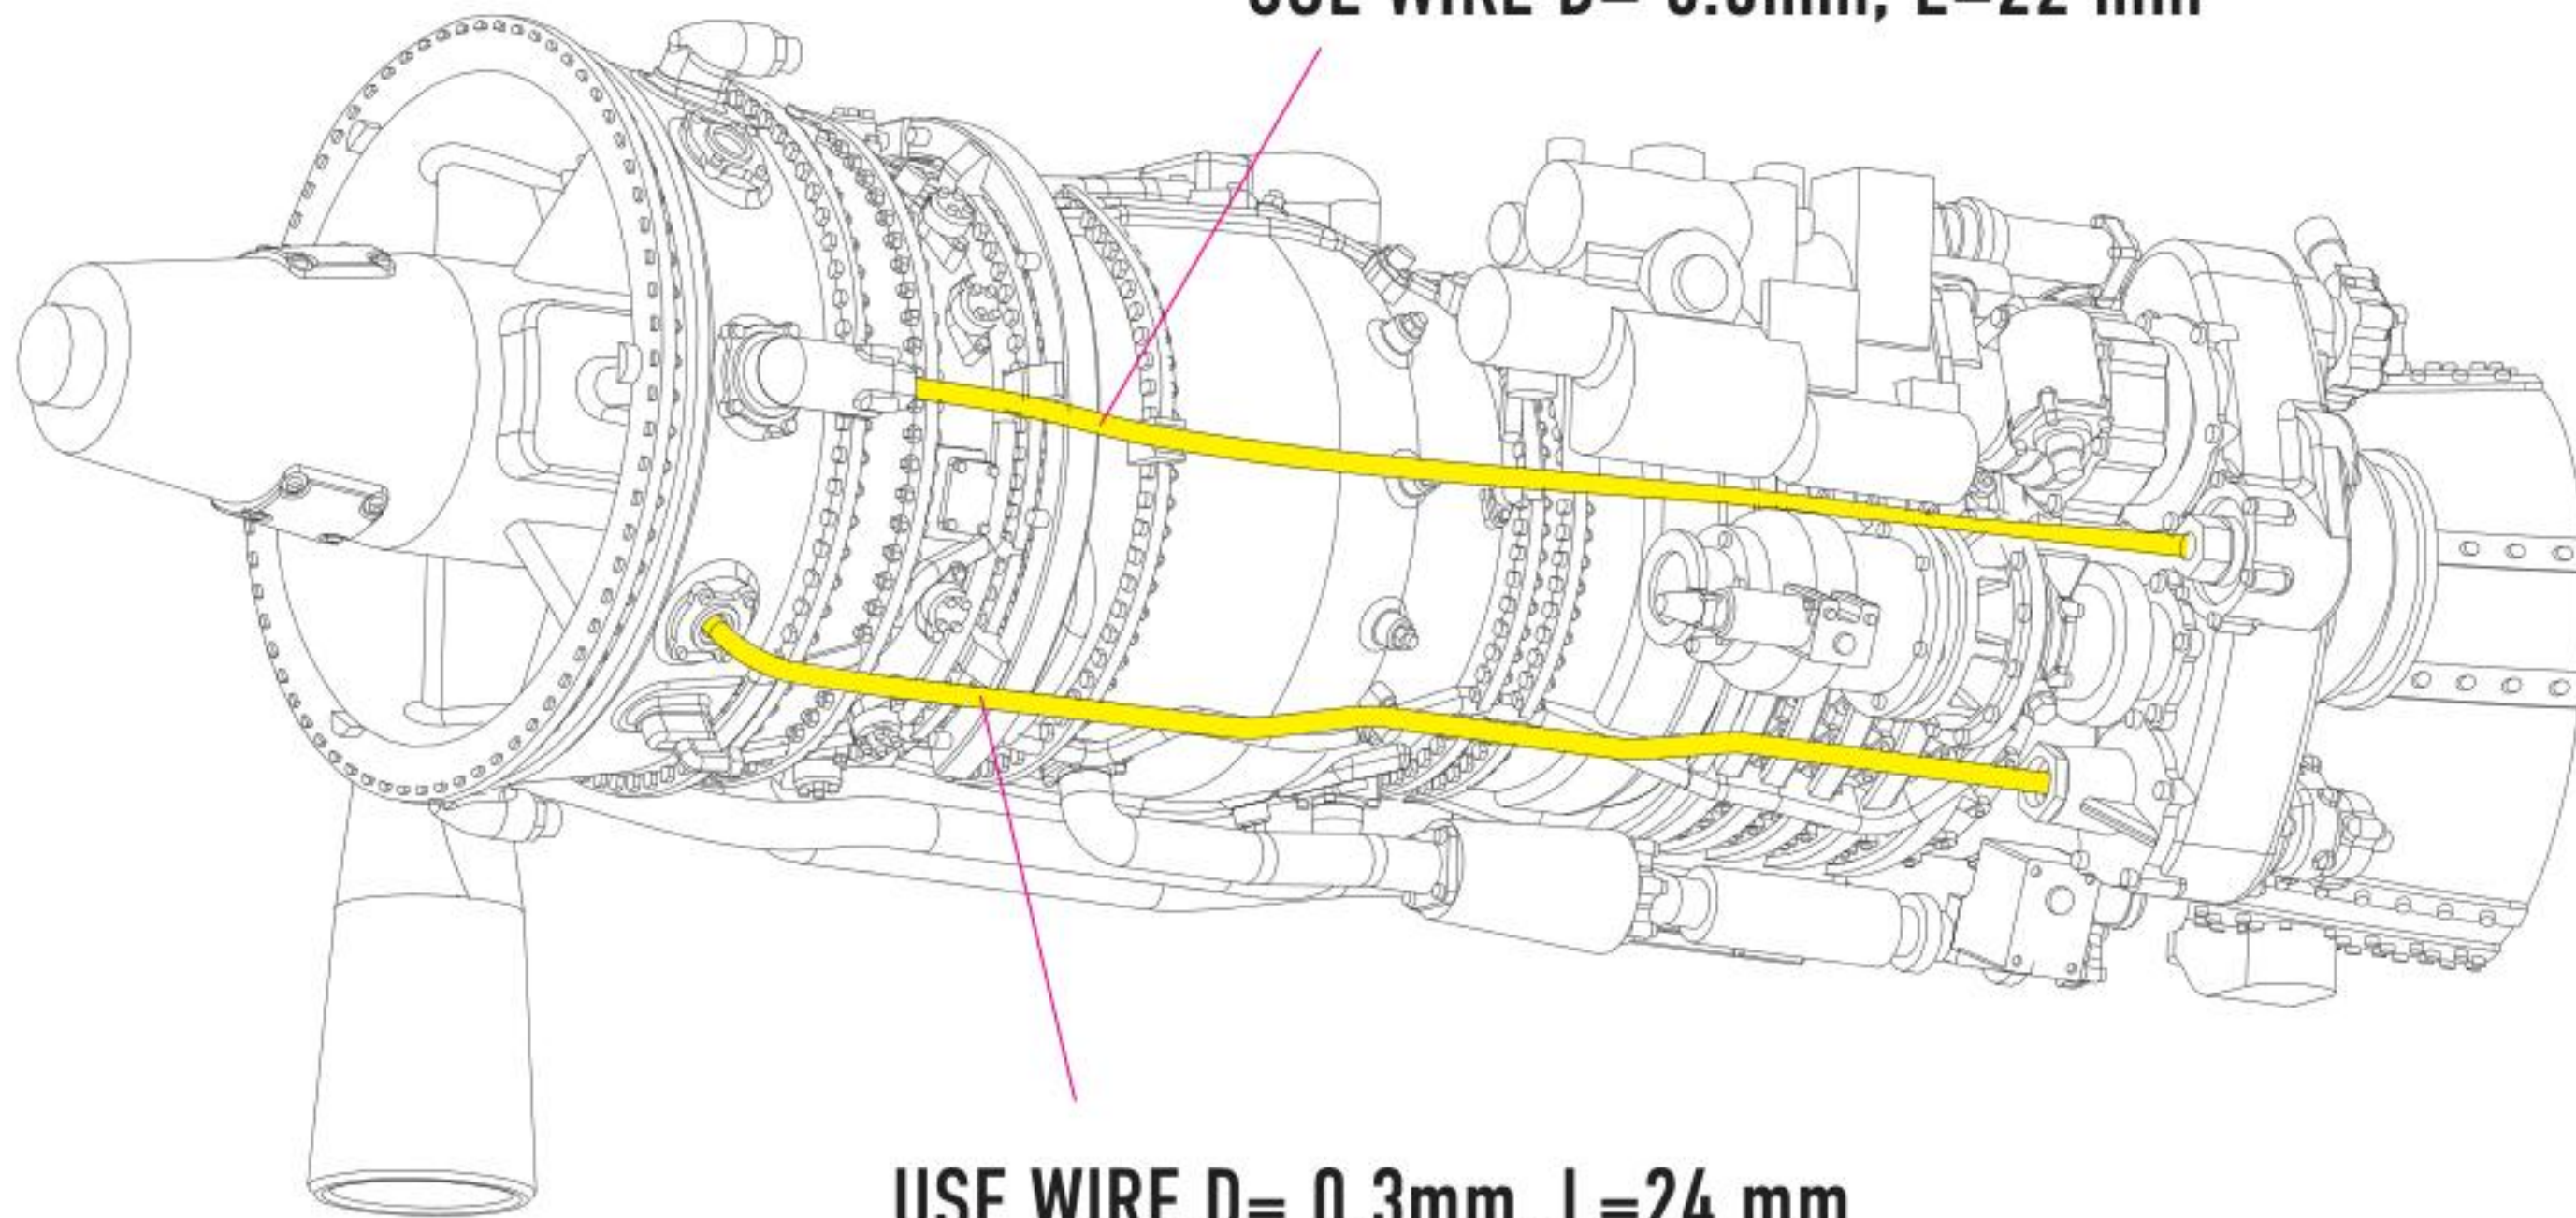

6 RIGHT ENGINE

7

8

9 RIGHT ENGINE

10

USE WIRE D= 0.3mm, L=22 mm

USE WIRE D= 0.3mm, L=24 mm

11