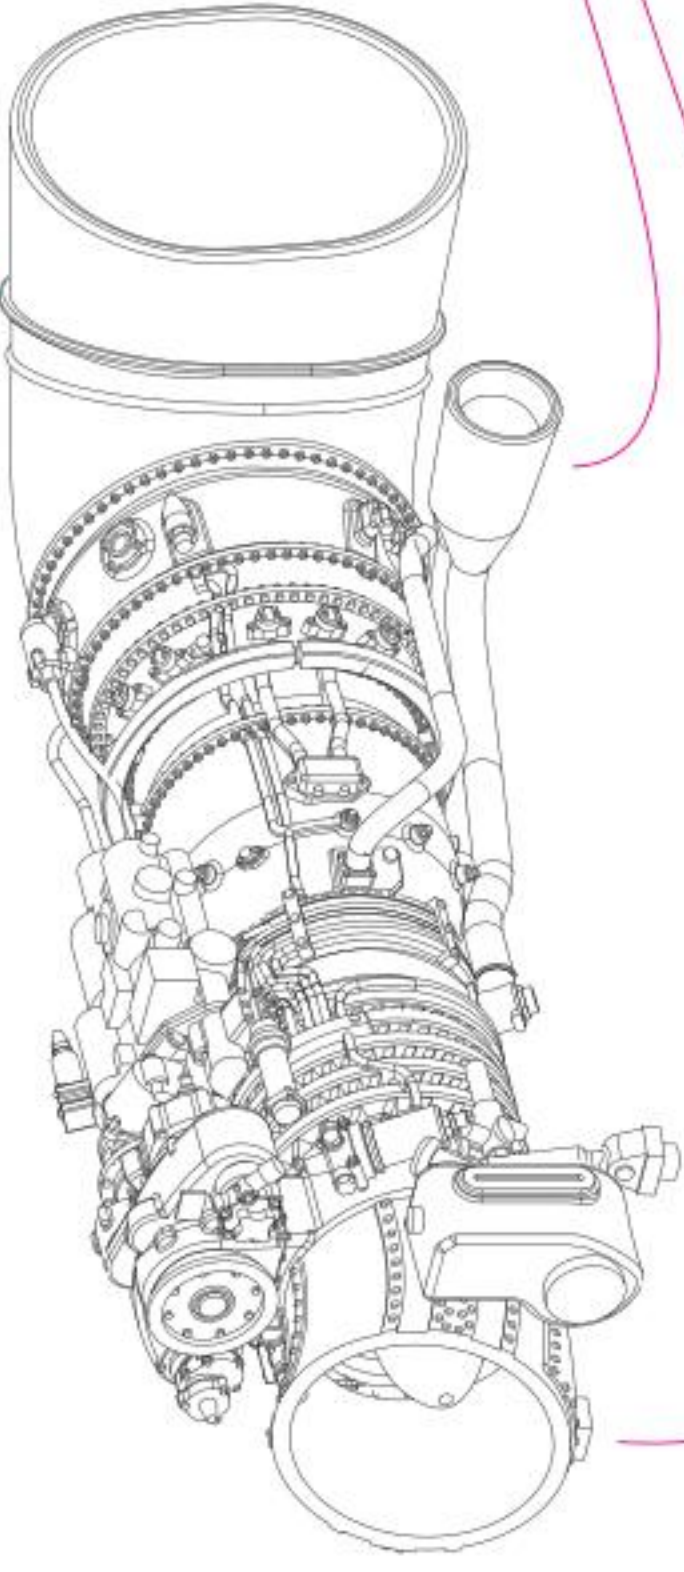

6 RIGHT ENGINE

7

8

9 RIGHT ENGINE

10

USE WIRE D= 0.3mm, L=22 mm

USE WIRE D= 0.3mm, L=24 mm

11

12 RIGHT ENGINE

13 LEFT ENGINE

14

15 LEFT ENGINE

16

17

18 LEFT ENGINE

19

20 LEFT ENGINE

21

RIGHT ENGINE

LEFT ENGINE

RIGHT ENGINE

LEFT ENGINE

ZVEZDA KIT PARTS

**YOU CAN FIND INSTRUCTIONS
IN PDF FORMAT ON THE WEBSITE**