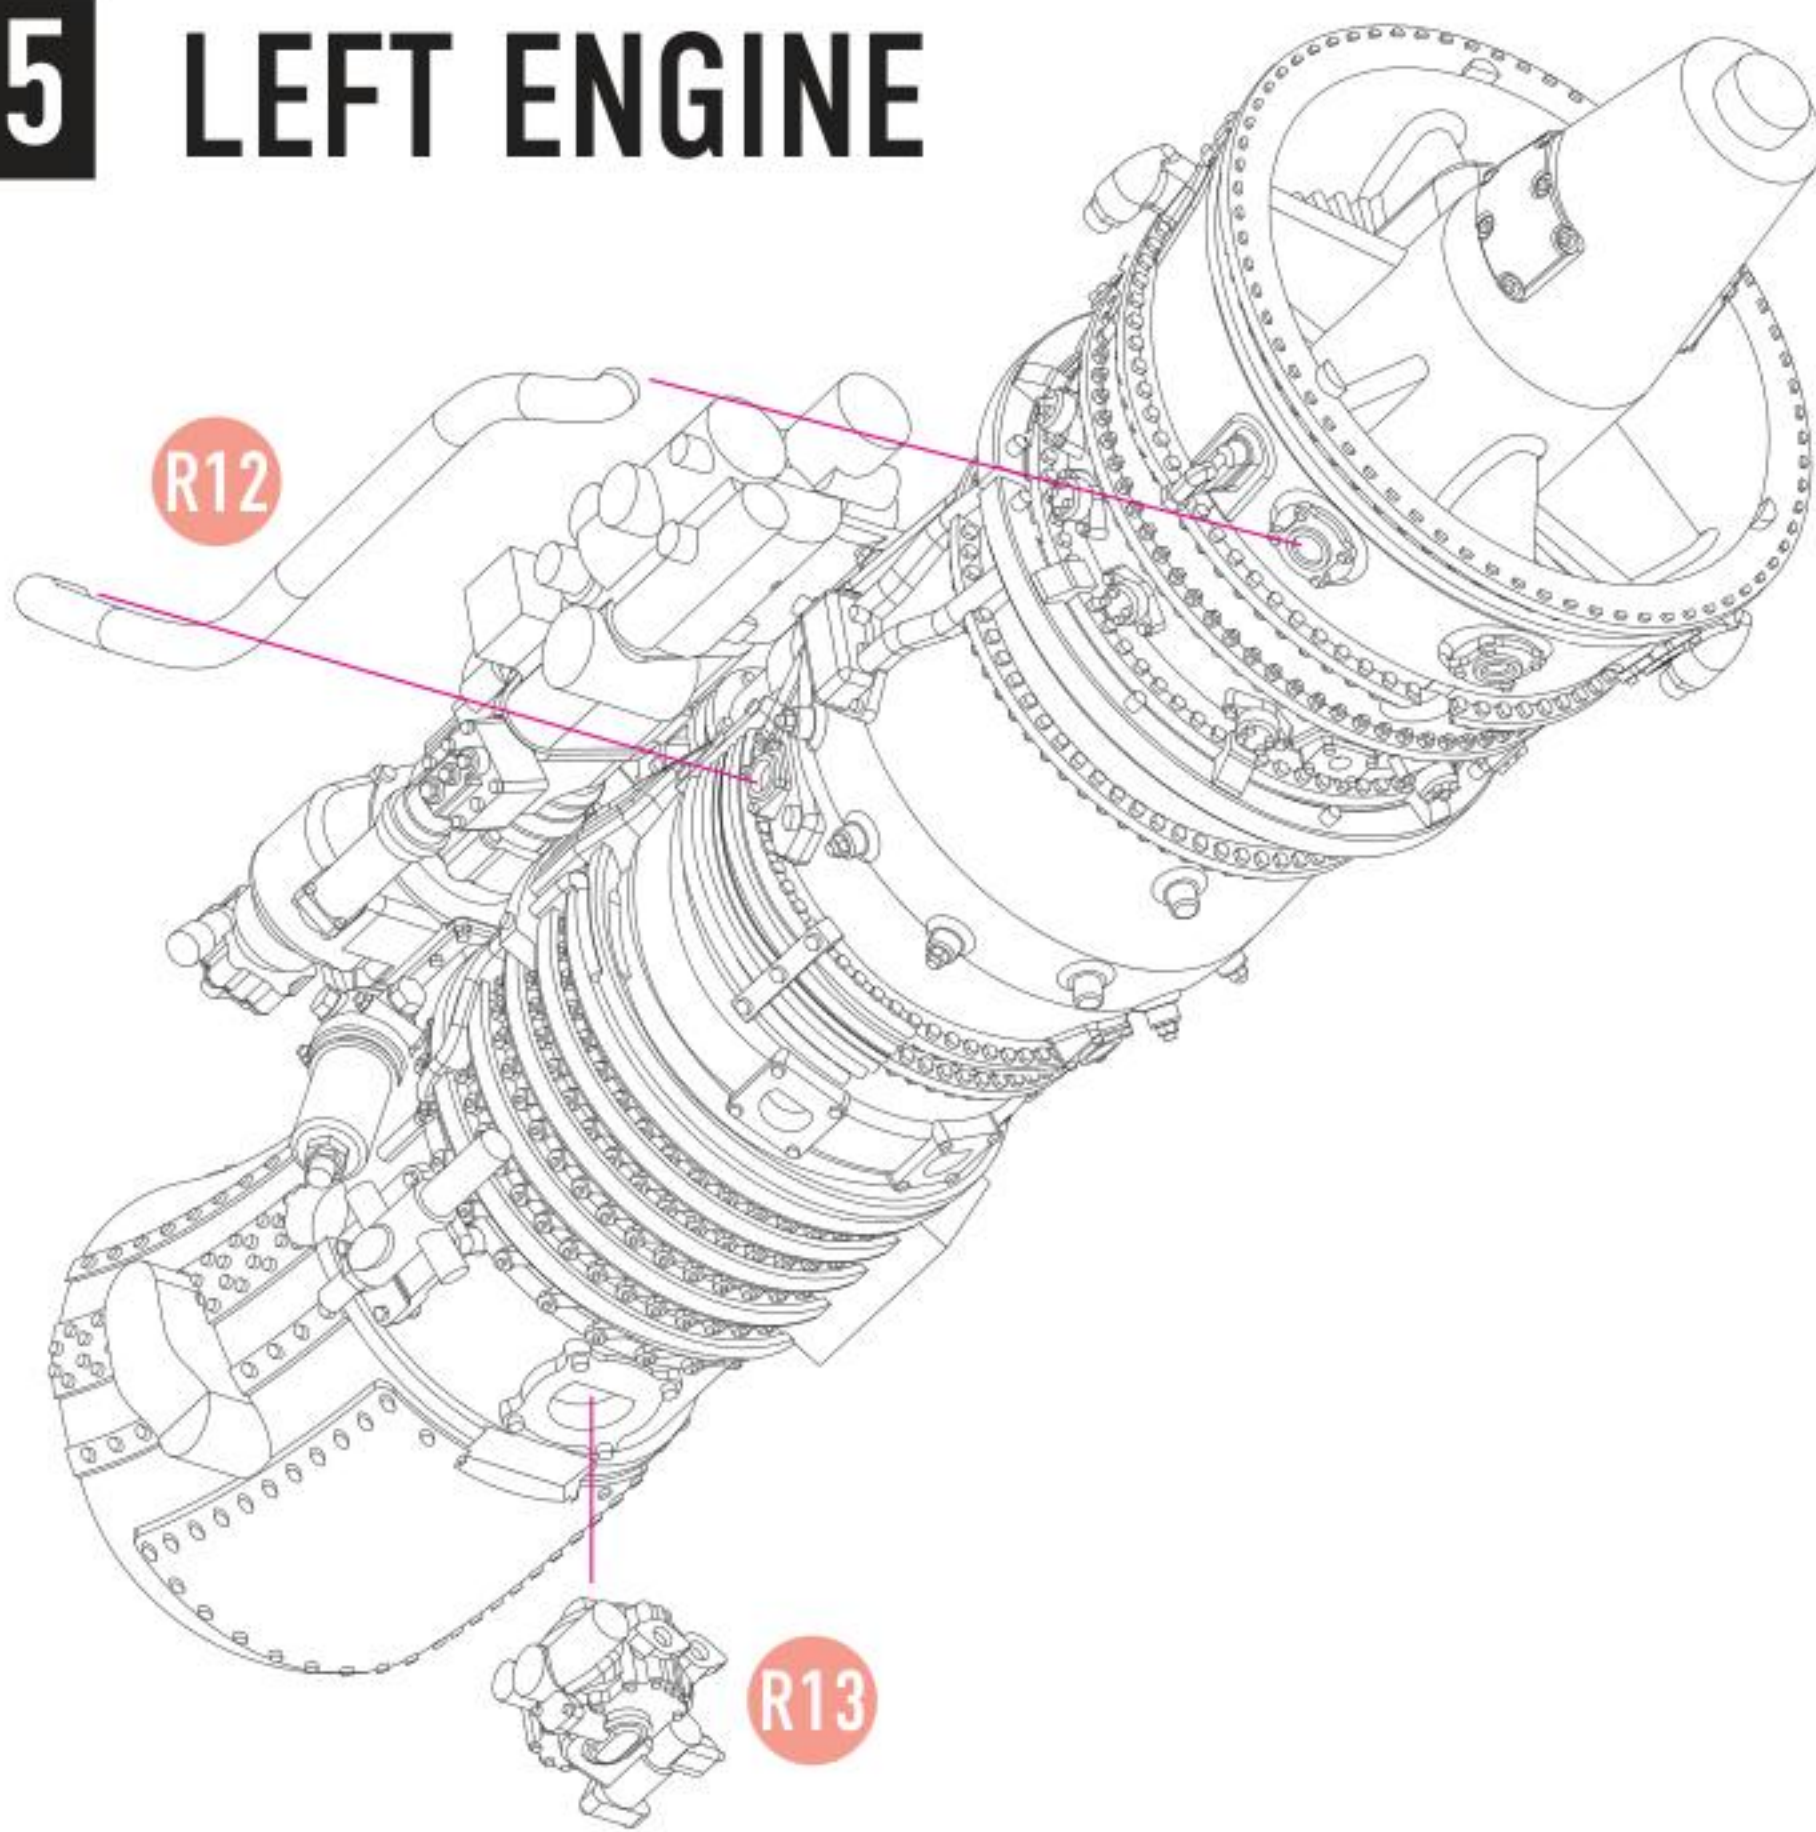

6 RIGHT ENGINE

7

8

9 RIGHT ENGINE

10

USE WIRE D= 0.3mm, L=22 mm

USE WIRE D= 0.3mm, L=24 mm

11

12 RIGHT ENGINE

13 LEFT ENGINE

14

15 LEFT ENGINE

16

17

18 LEFT ENGINE

19