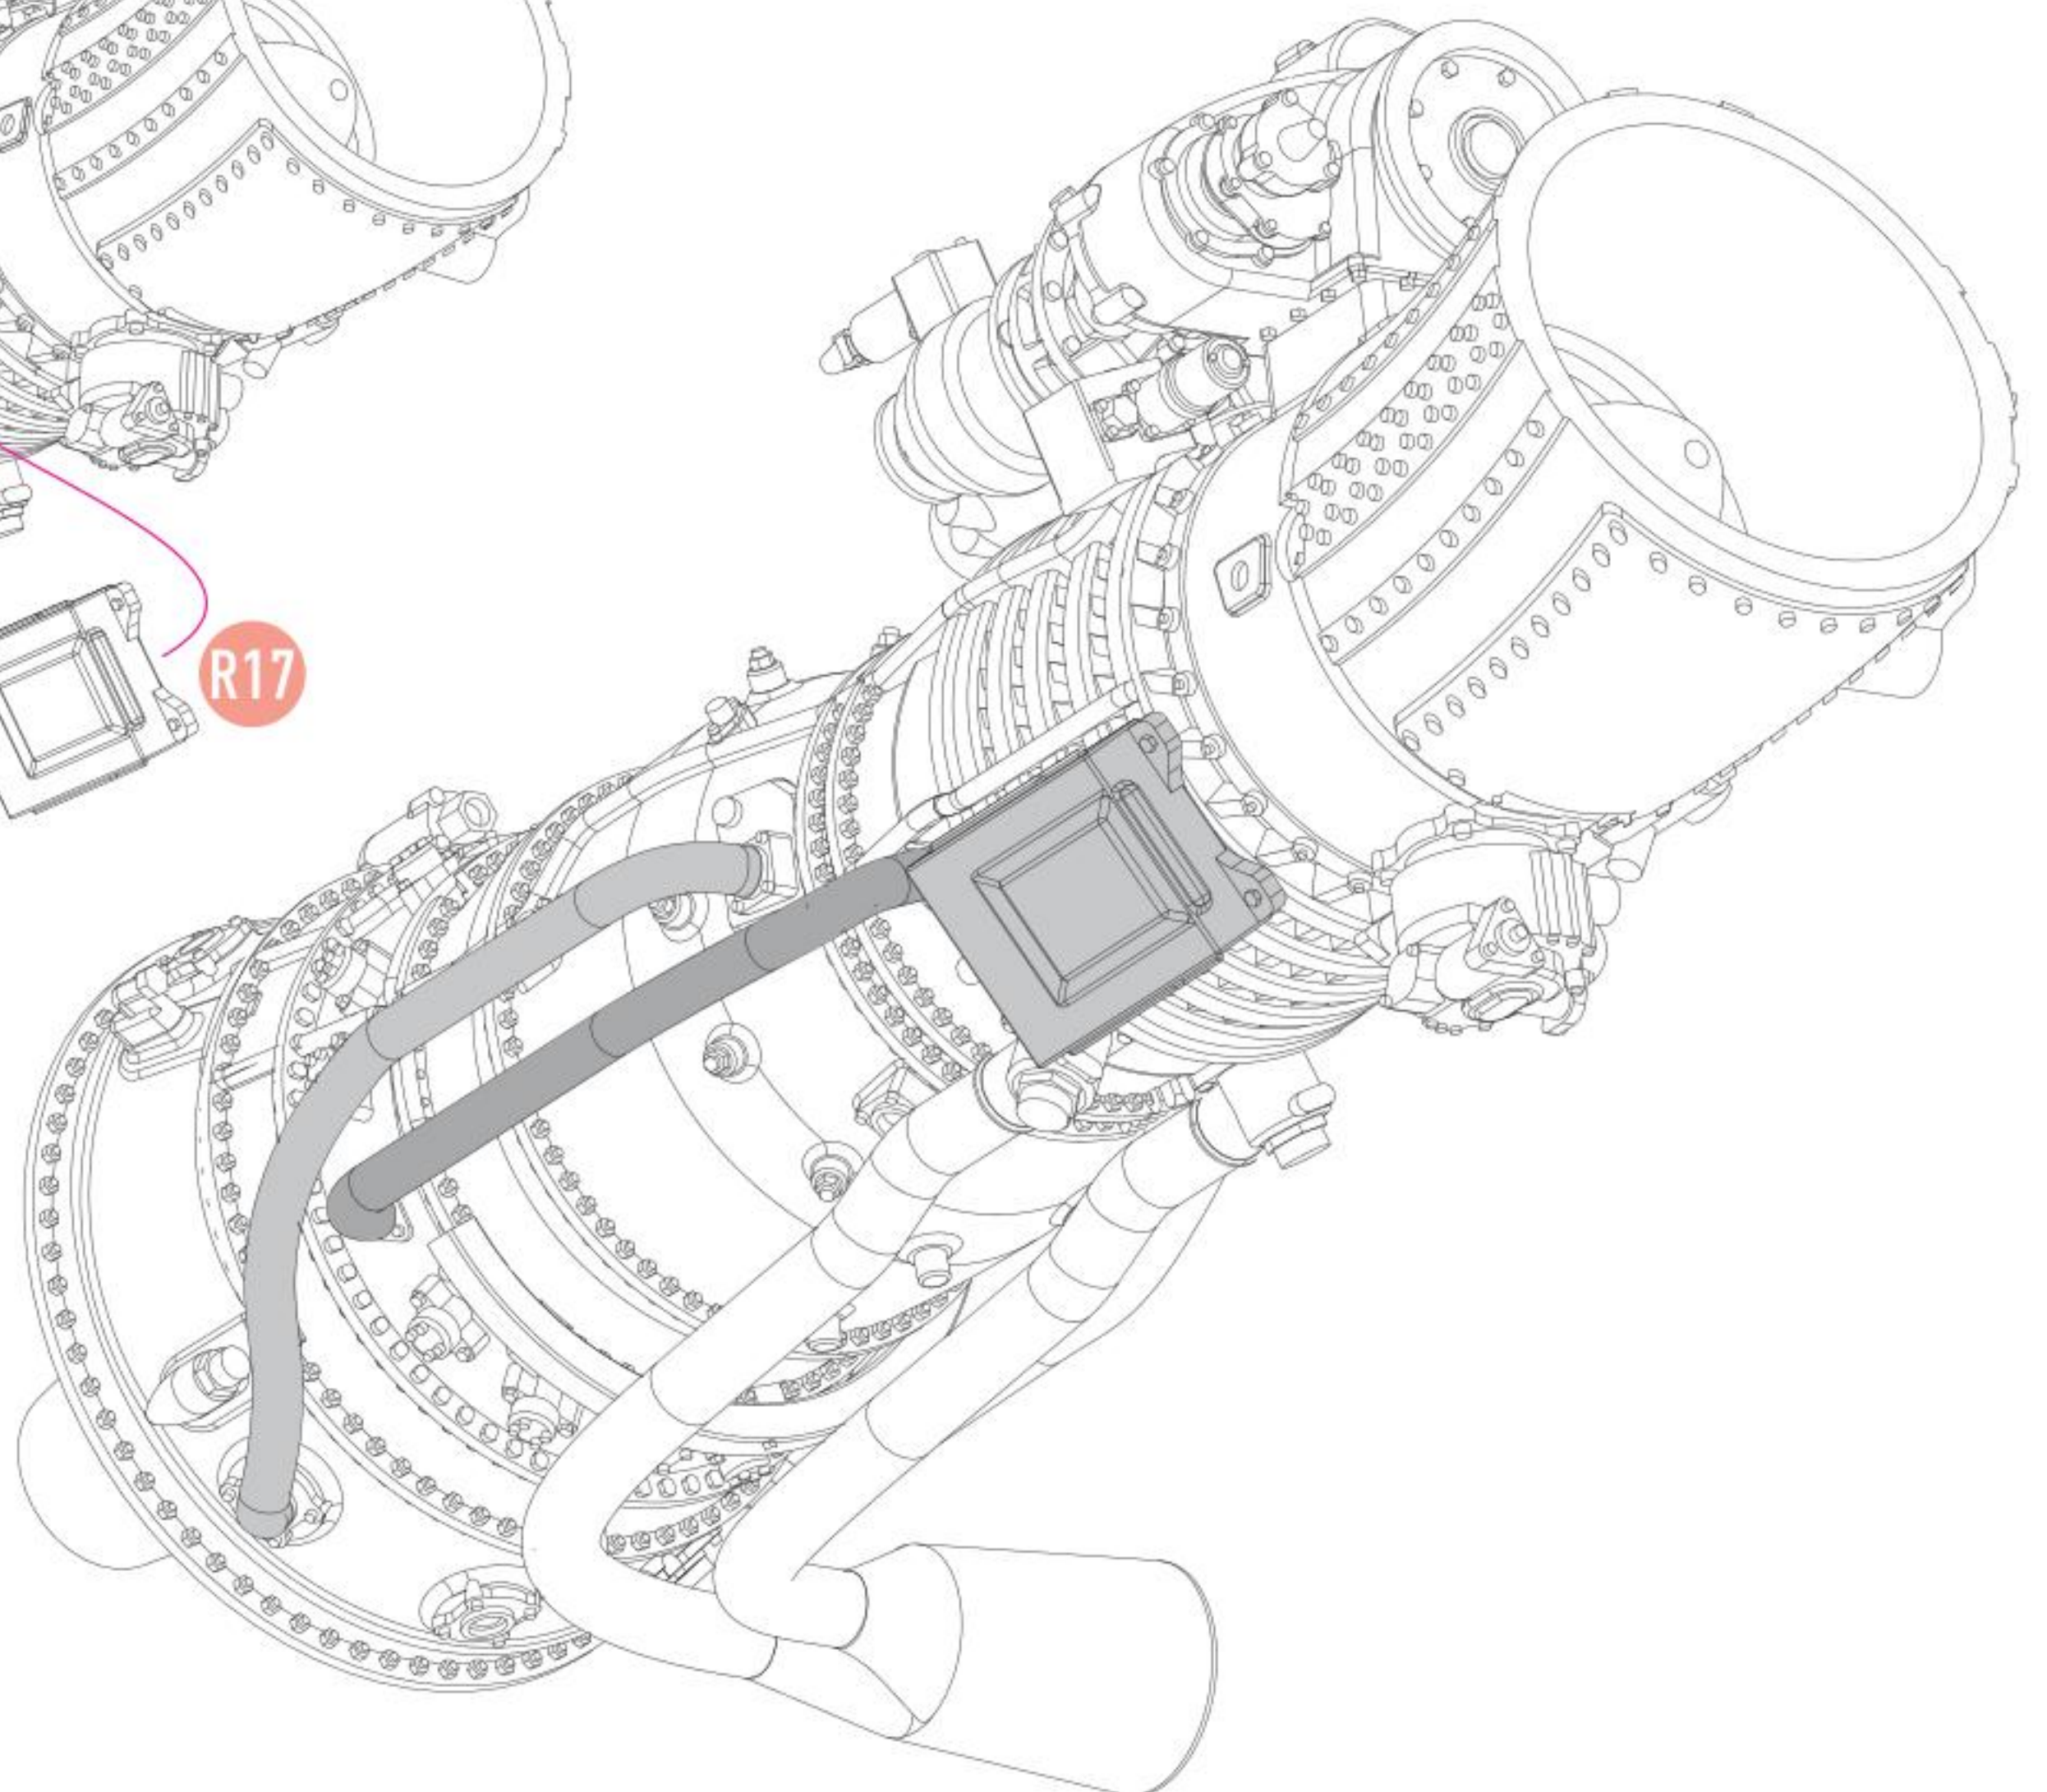

6 RIGHT ENGINE

7

8

9 RIGHT ENGINE

10

USE WIRE D= 0.3mm, L=22 mm

USE WIRE D= 0.3mm, L=24 mm

11

12 RIGHT ENGINE

13 LEFT ENGINE

14

15 LEFT ENGINE

16

17

18 LEFT ENGINE

19