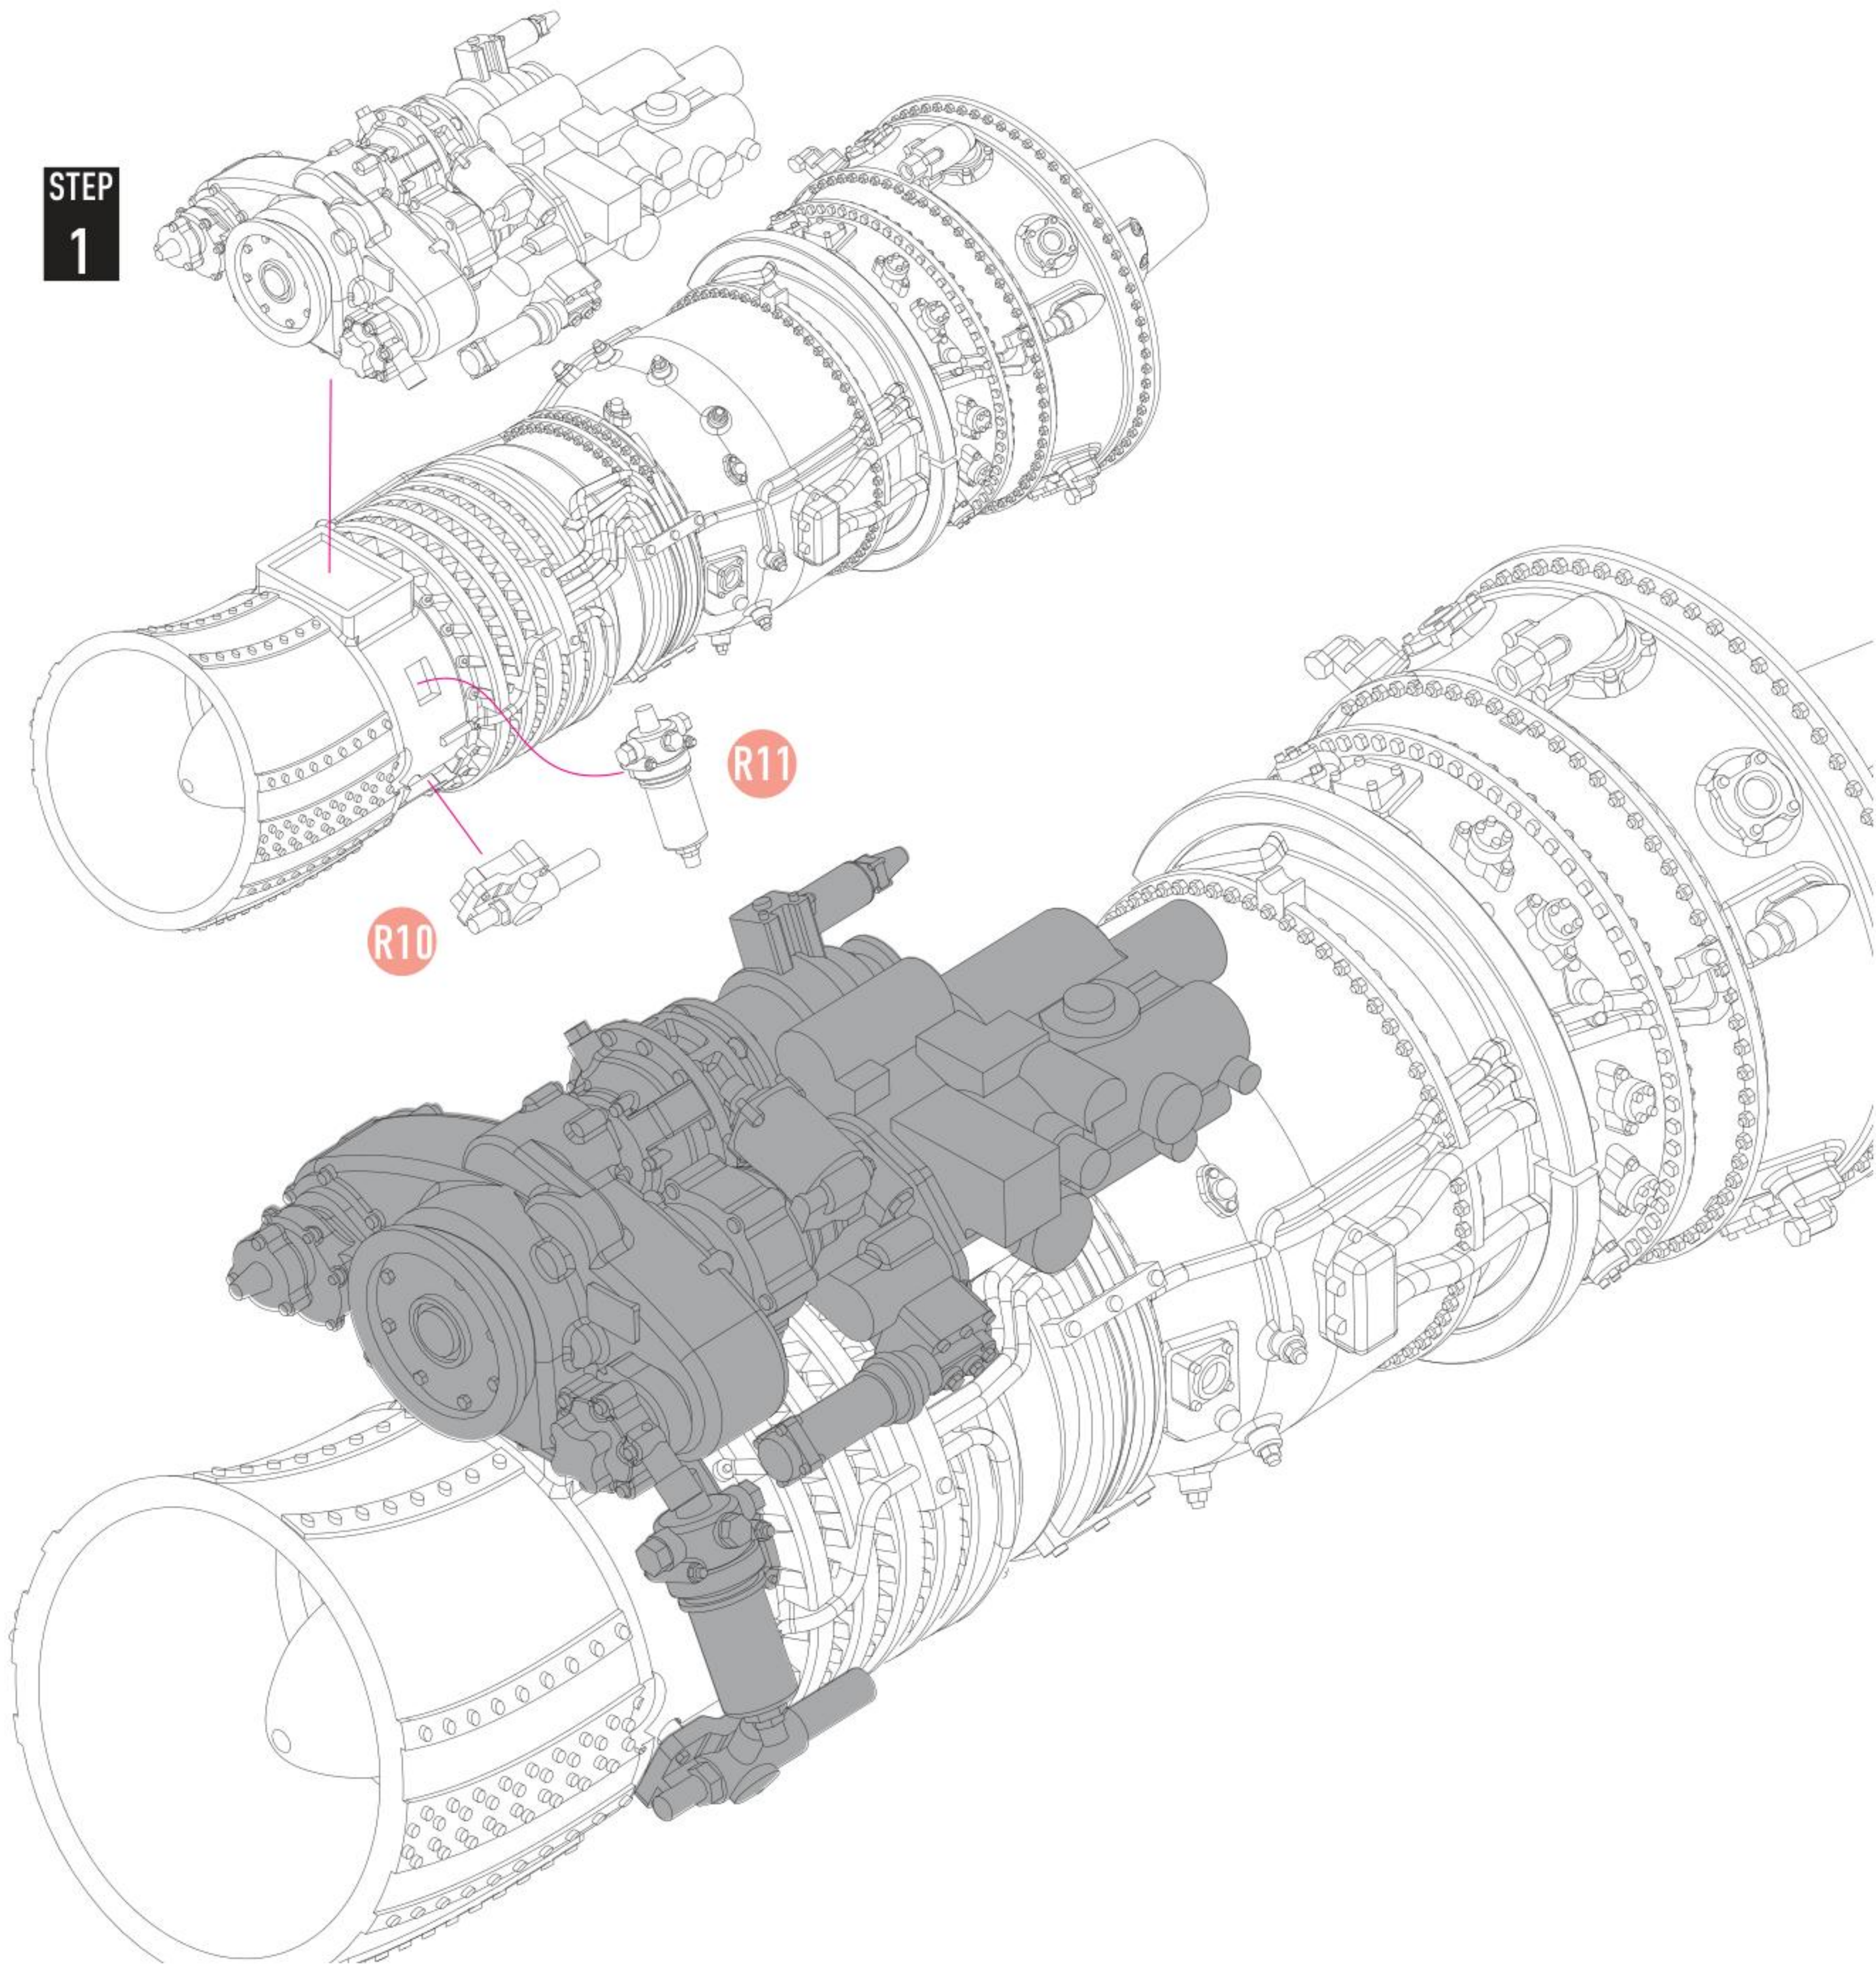

 fb.com/reskit.official

 instagram.com/reskit_official

 pinterest.com/reskit_official

1 X2

2 X2

3 X2

4 RIGHT ENGINE

5

6 RIGHT ENGINE

7

8

9 RIGHT ENGINE

10

USE WIRE D= 0.3mm, L=22 mm

USE WIRE D= 0.3mm, L=24 mm

11

12 RIGHT ENGINE

13 LEFT ENGINE

14

15 LEFT ENGINE

16

17

18 LEFT ENGINE

19