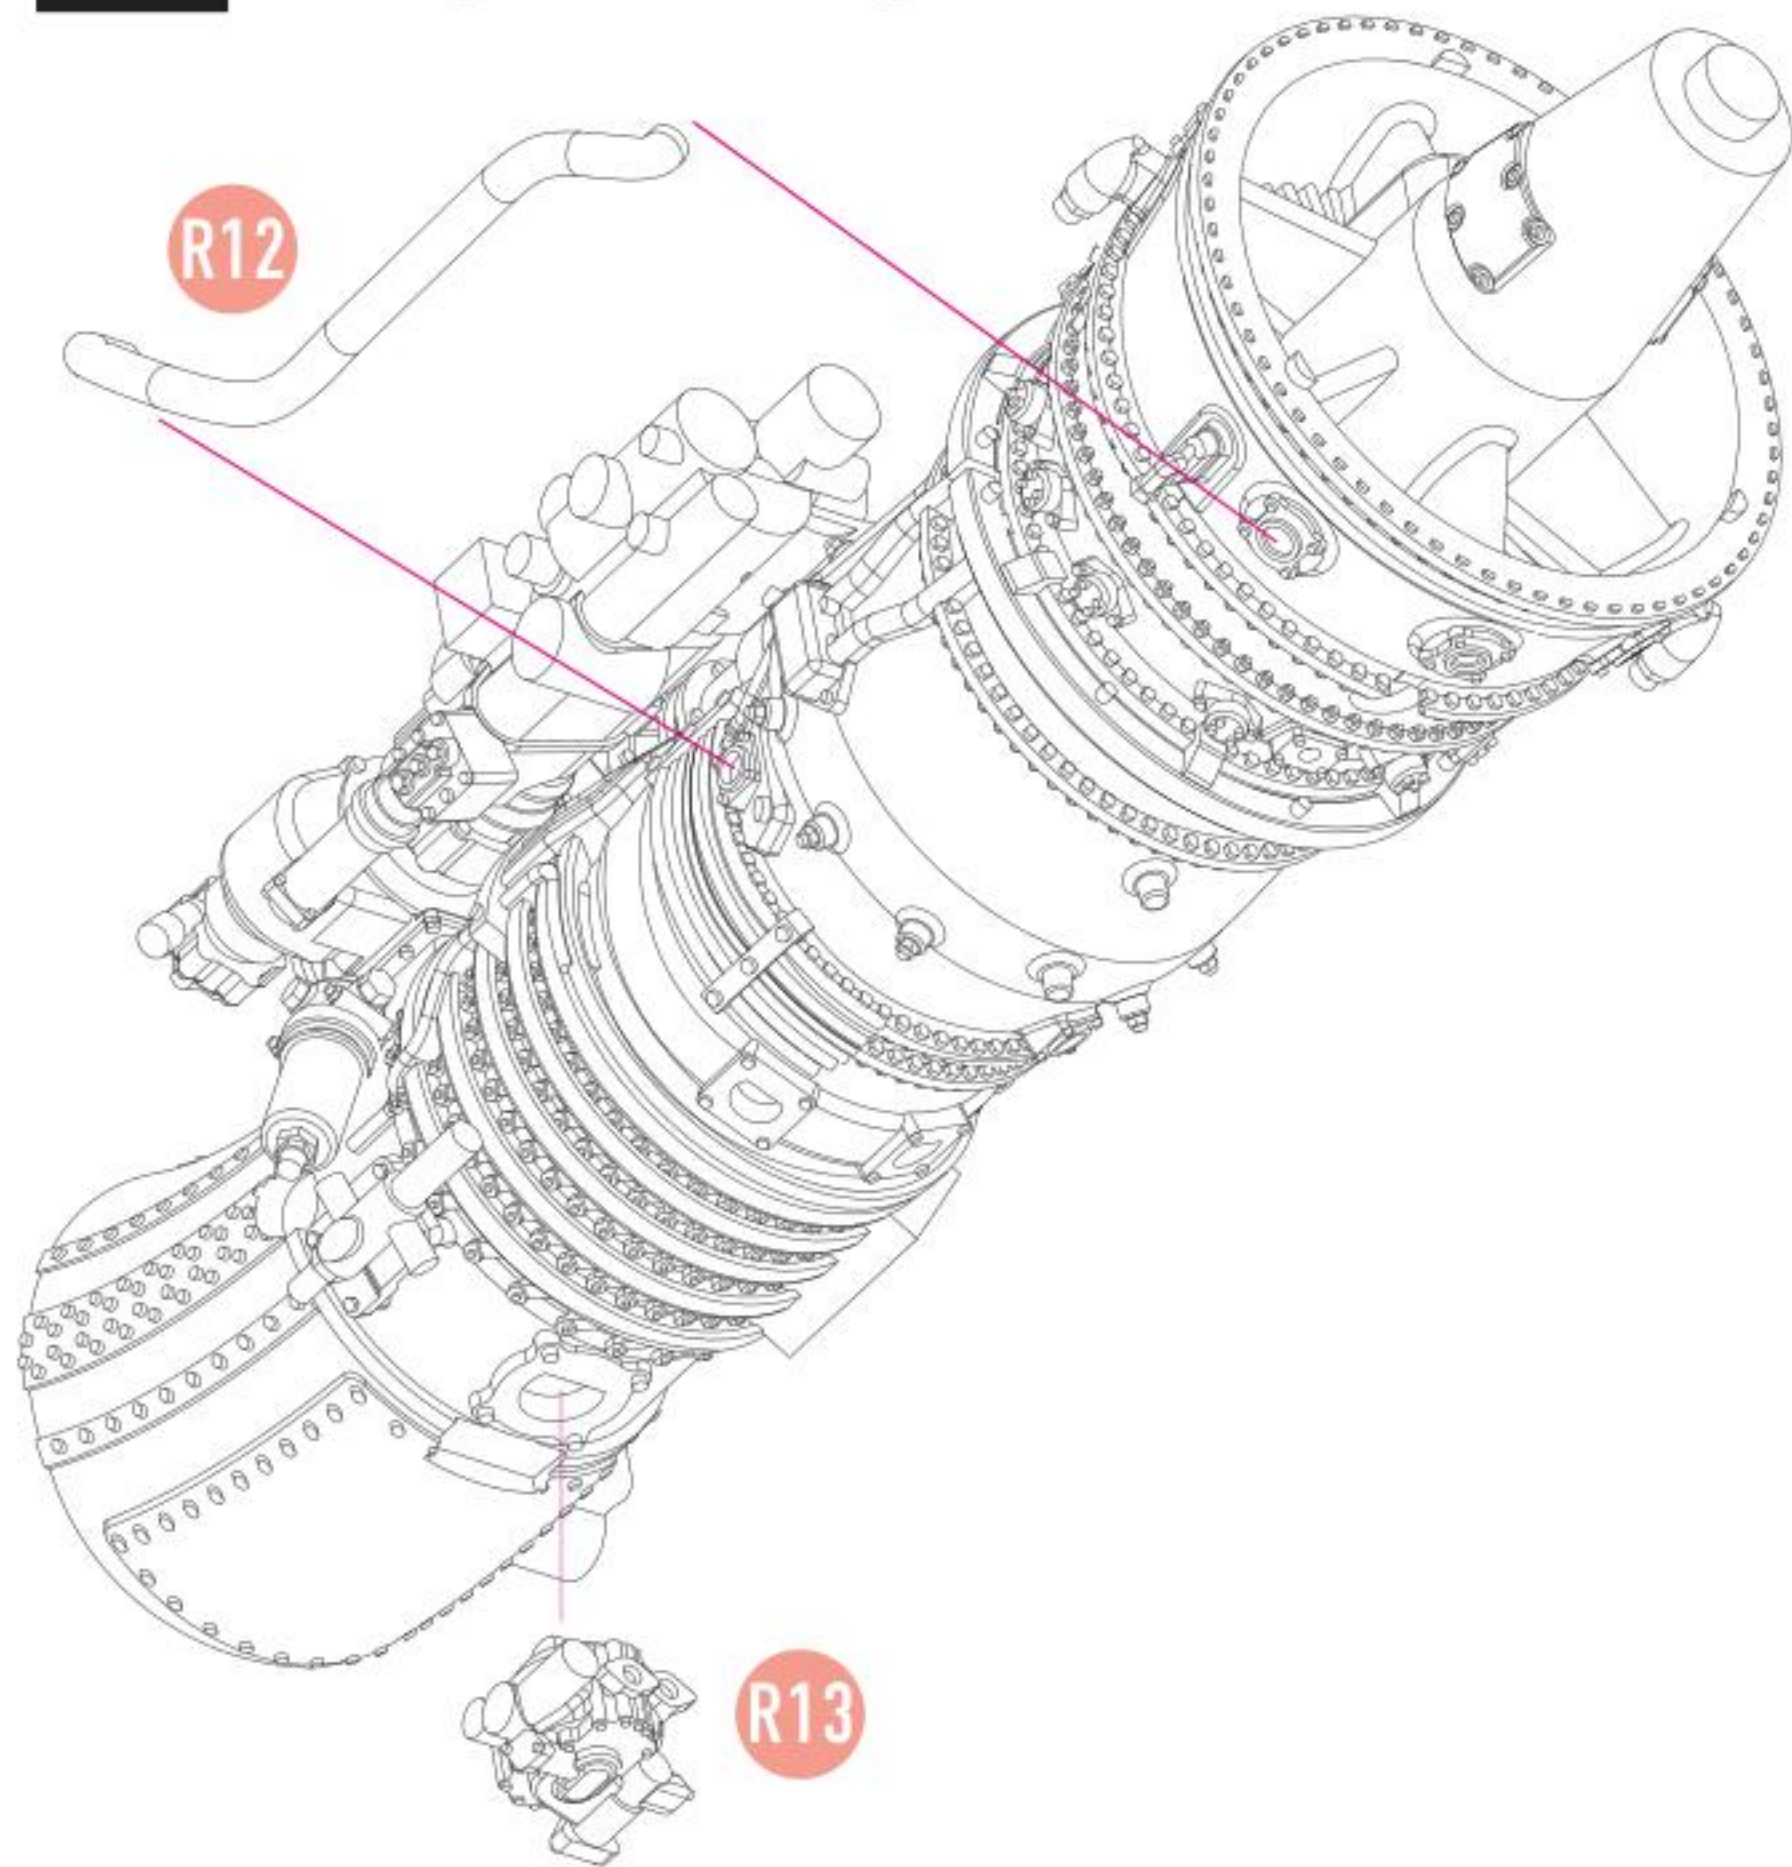

 fb.com/reskit.official

 instagram.com/reskit_official

 pinterest.com/reskit_official

1 X2

2 X2

3 X2

4 RIGHT ENGINE

5

6 RIGHT ENGINE

7

8

9 RIGHT ENGINE

10

USE WIRE D= 0.3mm, L=22 mm

USE WIRE D= 0.3mm, L=24 mm

11

12 RIGHT ENGINE

13 LEFT ENGINE

14

15 LEFT ENGINE

16

17

18 LEFT ENGINE

19