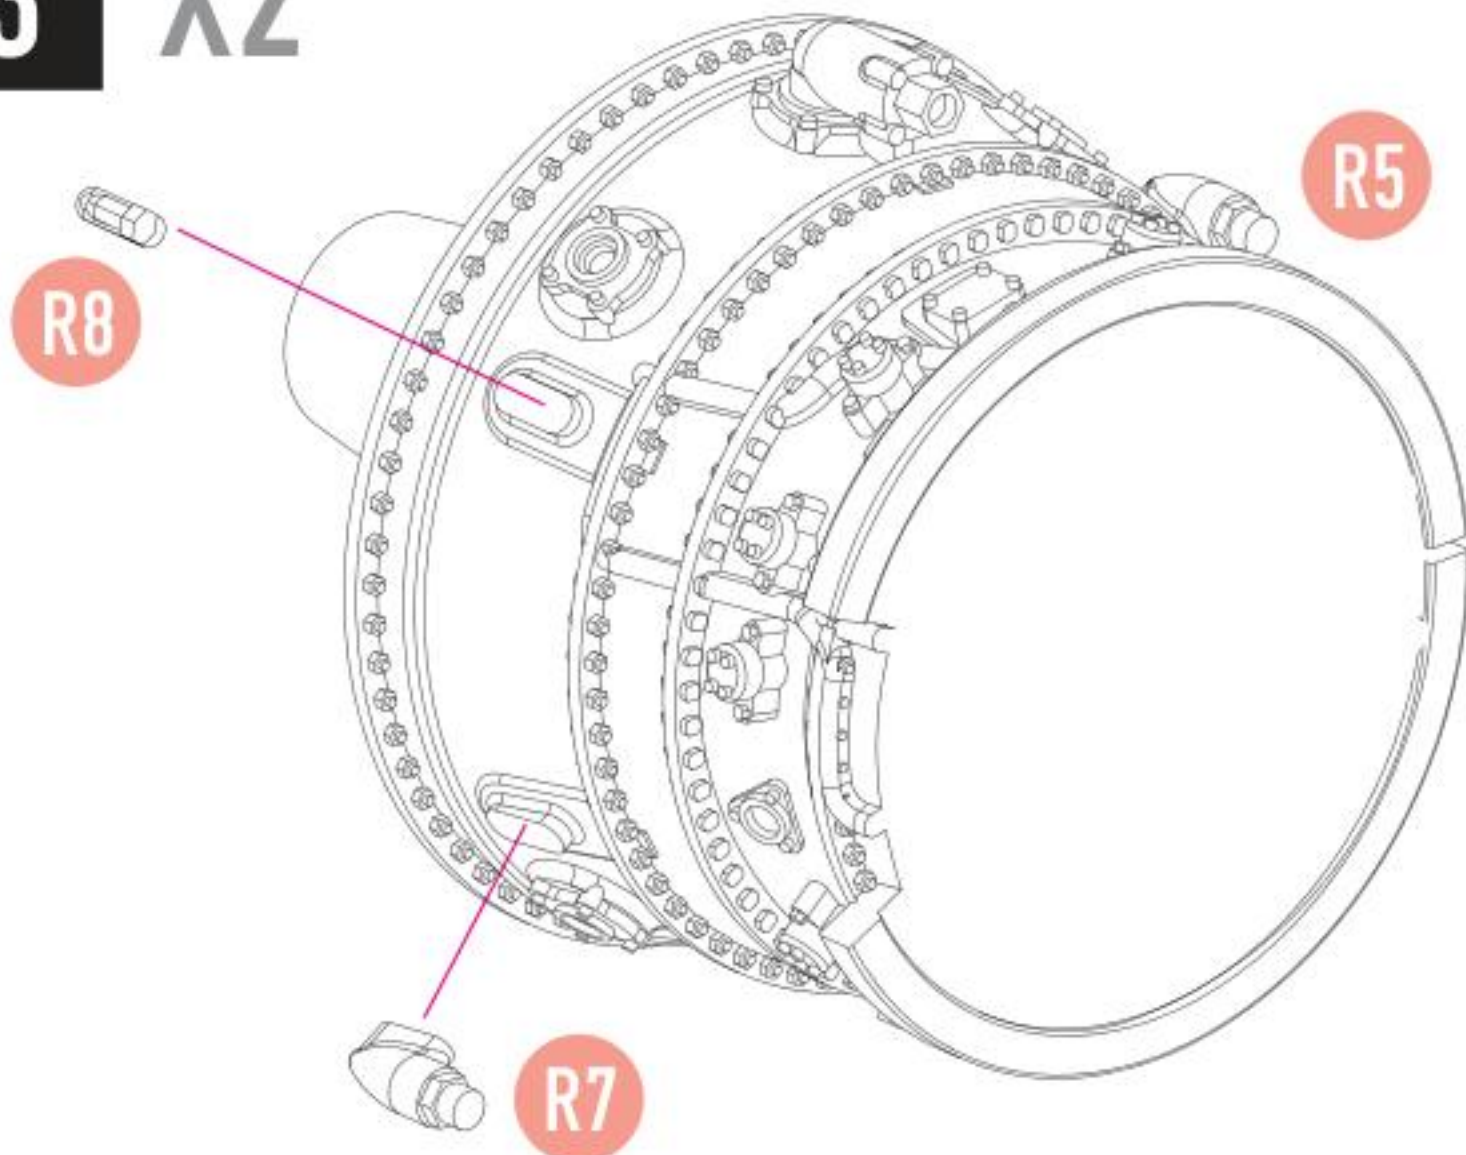

 fb.com/reskit.official

 instagram.com/reskit_official

 pinterest.com/reskit_official

1 X2

2 X2

3 X2

4 RIGHT ENGINE

5

6 RIGHT ENGINE

7

8

9 RIGHT ENGINE

10

USE WIRE D= 0.3mm, L=22 mm

USE WIRE D= 0.3mm, L=24 mm

11

12 RIGHT ENGINE

13 LEFT ENGINE

14

15 LEFT ENGINE

16

17

18 LEFT ENGINE

19

20 LEFT ENGINE

21

RIGHT ENGINE

LEFT ENGINE

RIGHT ENGINE

LEFT ENGINE

ZVEZDA KIT PARTS

**YOU CAN FIND INSTRUCTIONS
IN PDF FORMAT ON THE WEBSITE**