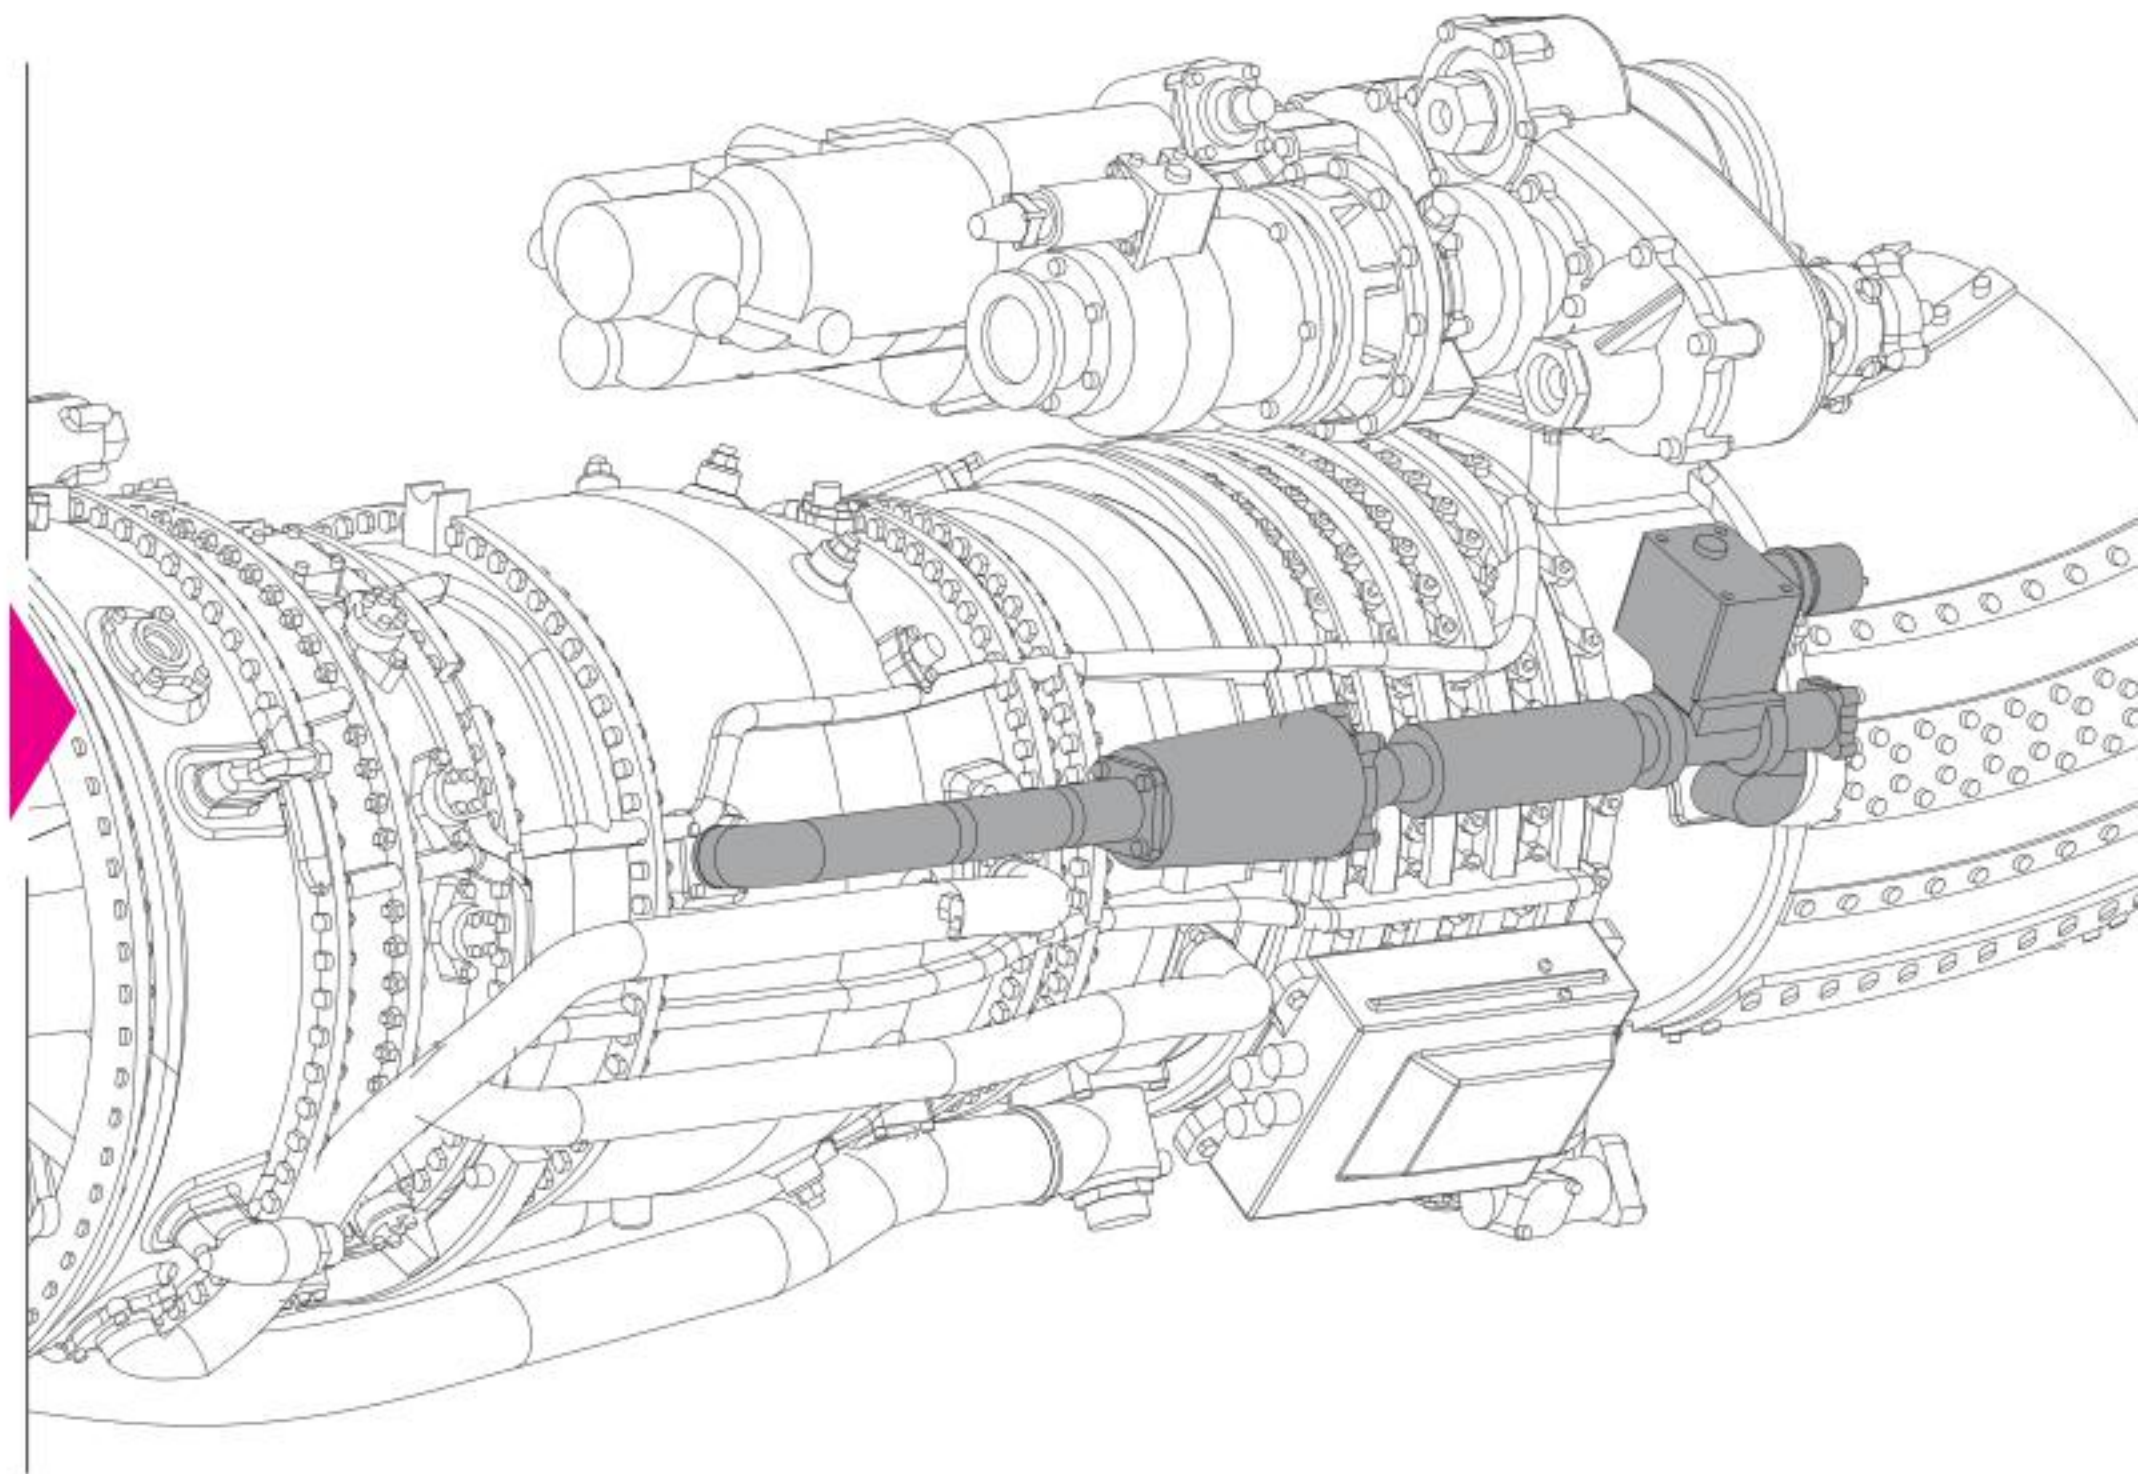

6 RIGHT ENGINE

7

8

9 RIGHT ENGINE

10

USE WIRE D= 0.3mm, L=22 mm

USE WIRE D= 0.3mm, L=24 mm

11

12 RIGHT ENGINE

13 LEFT ENGINE

14

15 LEFT ENGINE

16

17

18 LEFT ENGINE

19