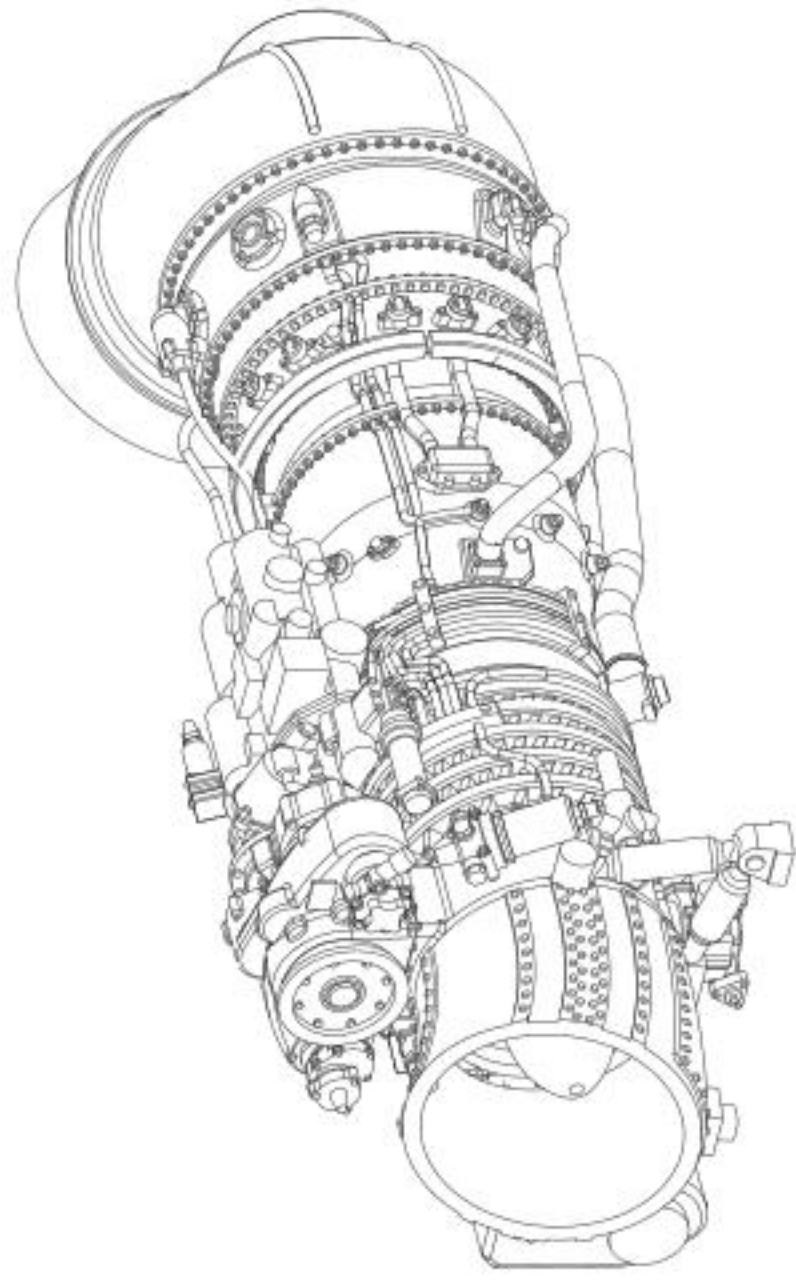

6 RIGHT ENGINE

7

8

9 RIGHT ENGINE

10

USE WIRE D= 0.3mm, L=22 mm

USE WIRE D= 0.3mm, L=24 mm

11

12 RIGHT ENGINE

13 LEFT ENGINE

14

15 LEFT ENGINE

16

17

18 LEFT ENGINE

19

20 LEFT ENGINE

21

RIGHT ENGINE

LEFT ENGINE

RIGHT ENGINE

LEFT ENGINE

ZVEZDA KIT PARTS

**YOU CAN FIND INSTRUCTIONS
IN PDF FORMAT ON THE WEBSITE**