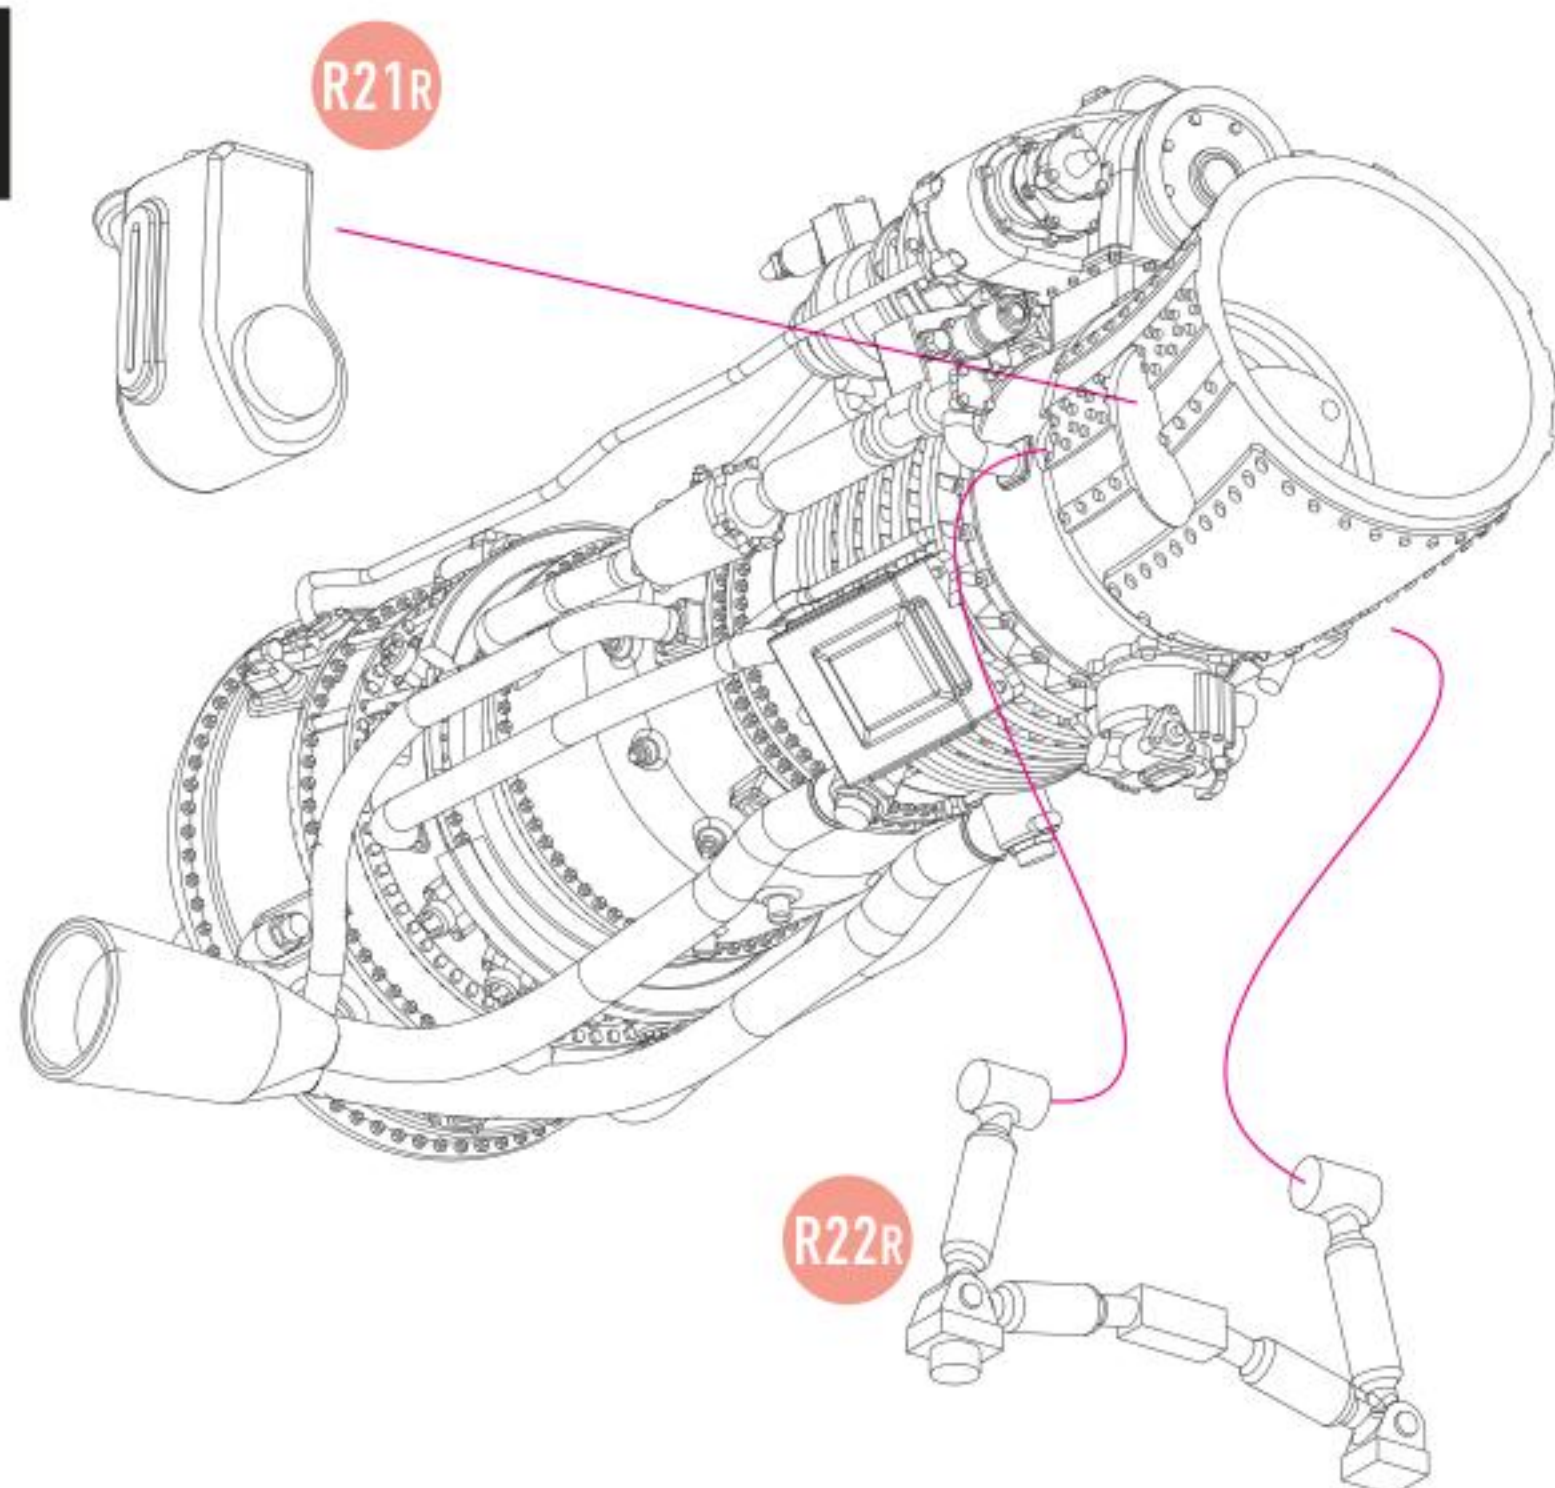

 fb.com/reskit.official

 instagram.com/reskit_official

 pinterest.com/reskit_official

1 X2

2 X2

3 X2

4 RIGHT ENGINE

5

6 RIGHT ENGINE

7

8

9 RIGHT ENGINE

10

USE WIRE D= 0.3mm, L=22 mm

USE WIRE D= 0.3mm, L=24 mm

11

12 RIGHT ENGINE

13 LEFT ENGINE

14

15 LEFT ENGINE

16

17

18 LEFT ENGINE

19