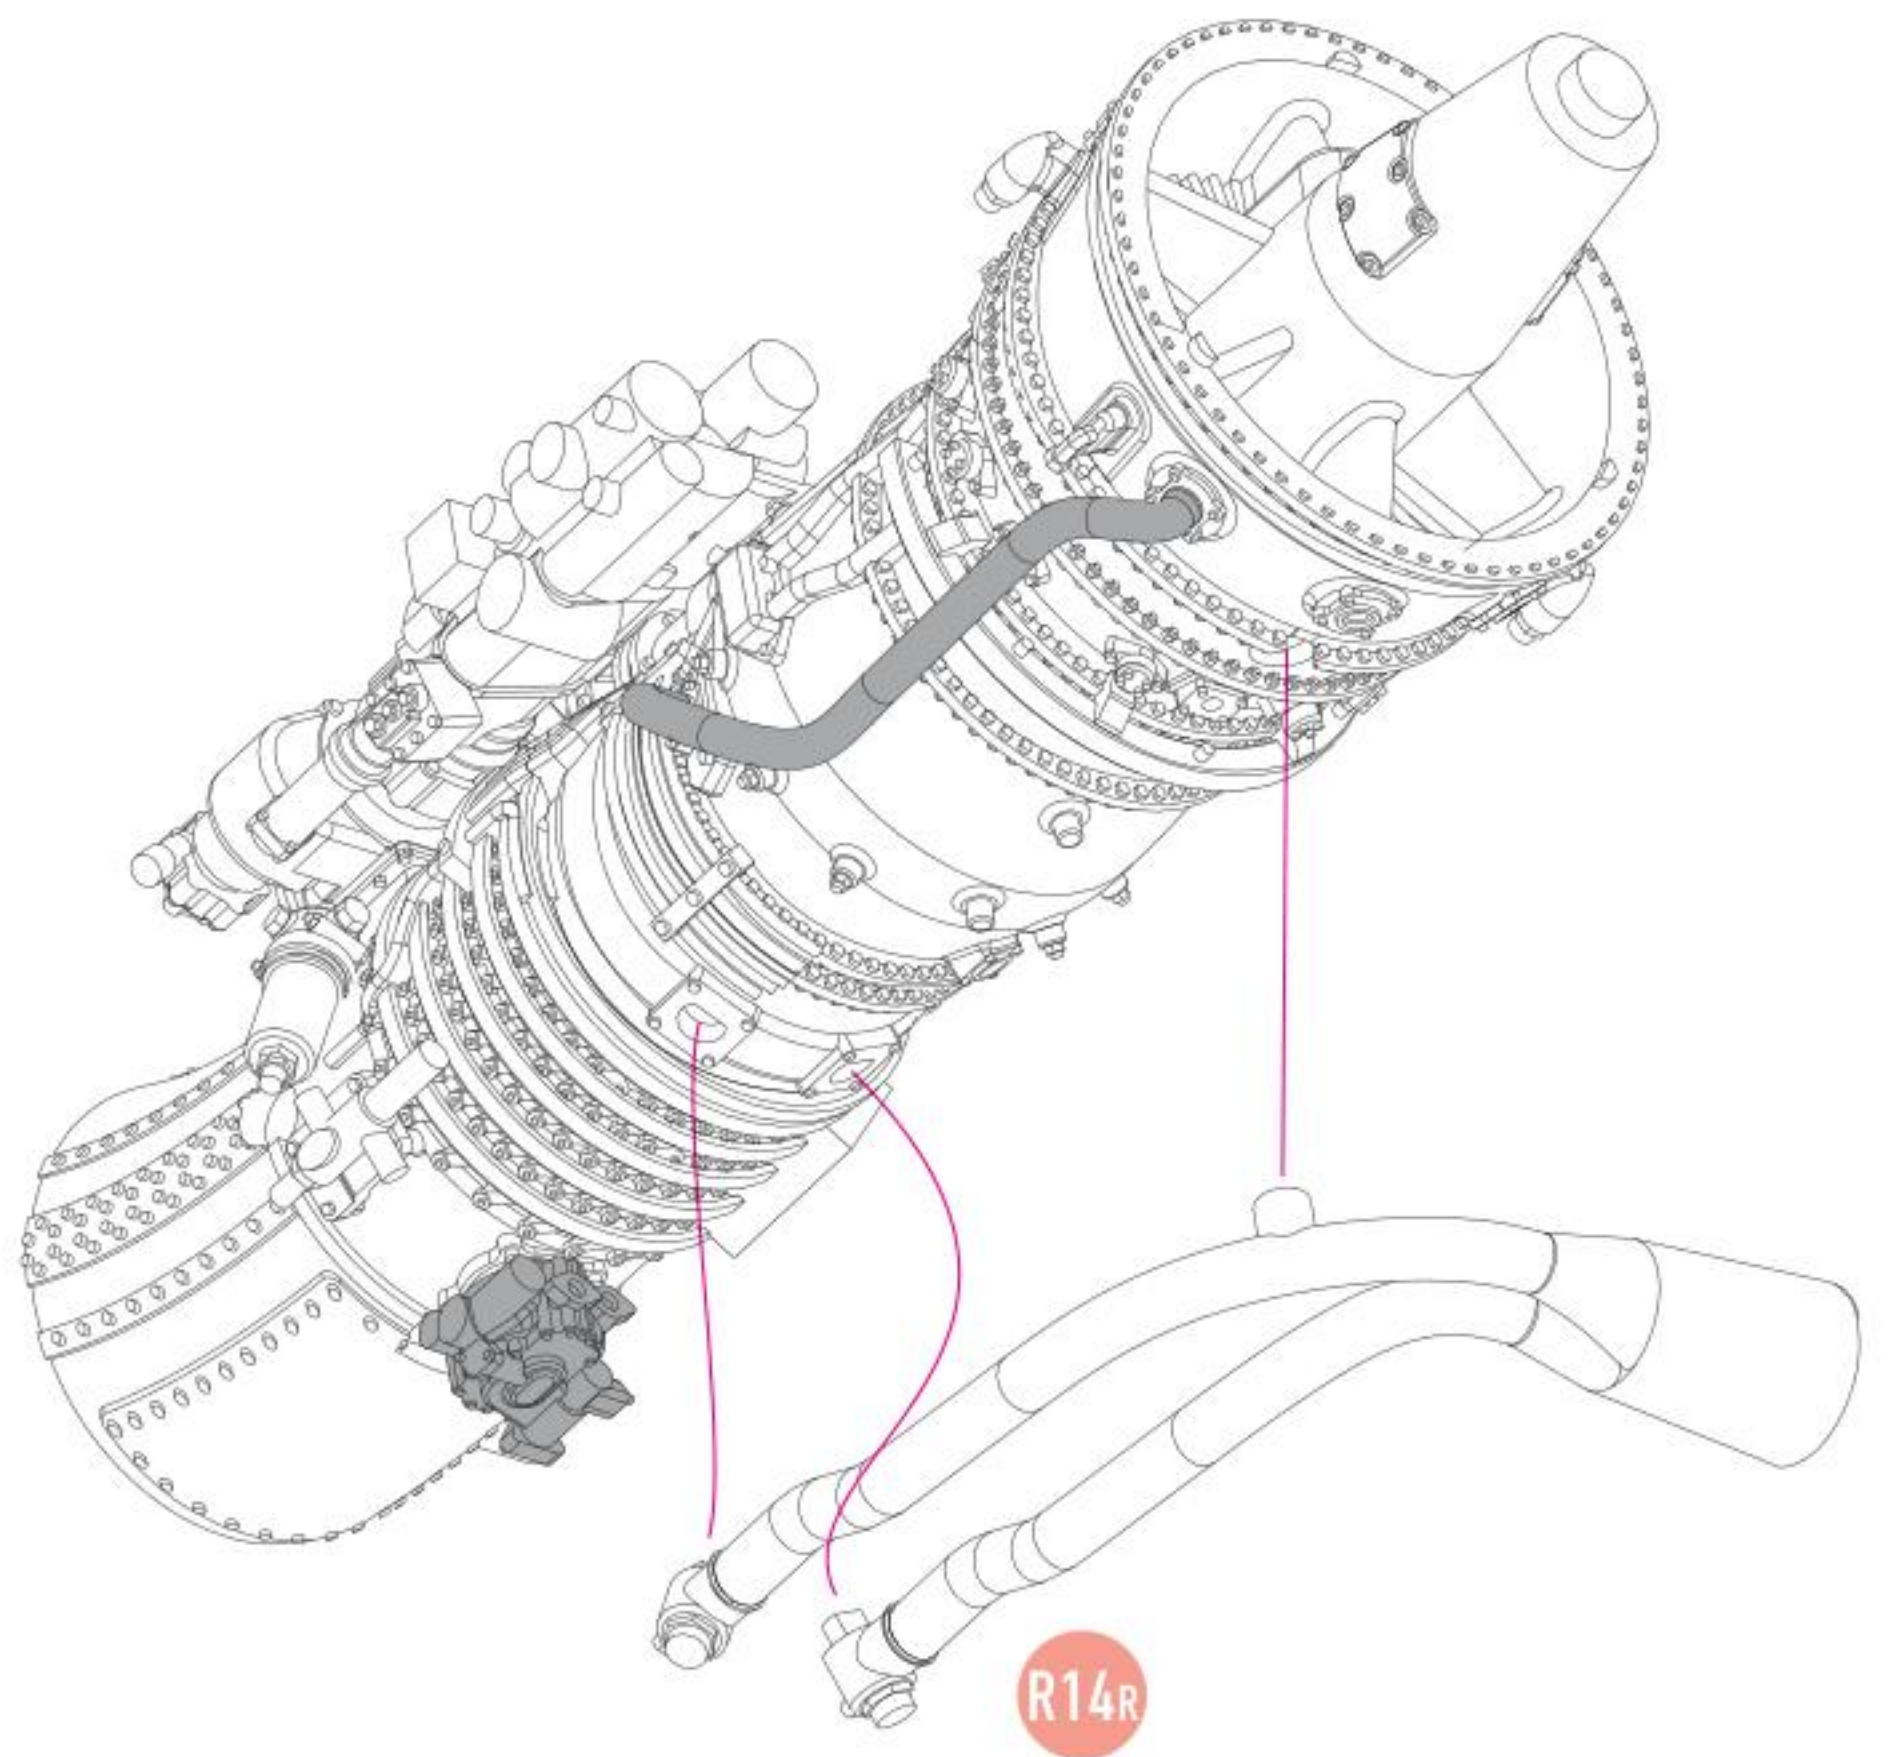

 fb.com/reskit.official

 instagram.com/reskit_official

 pinterest.com/reskit_official

1 X2

2 X2

3 X2

4 RIGHT ENGINE

5

6 RIGHT ENGINE

7

8

9 RIGHT ENGINE

10

USE WIRE D= 0.3mm, L=22 mm

USE WIRE D= 0.3mm, L=24 mm

11