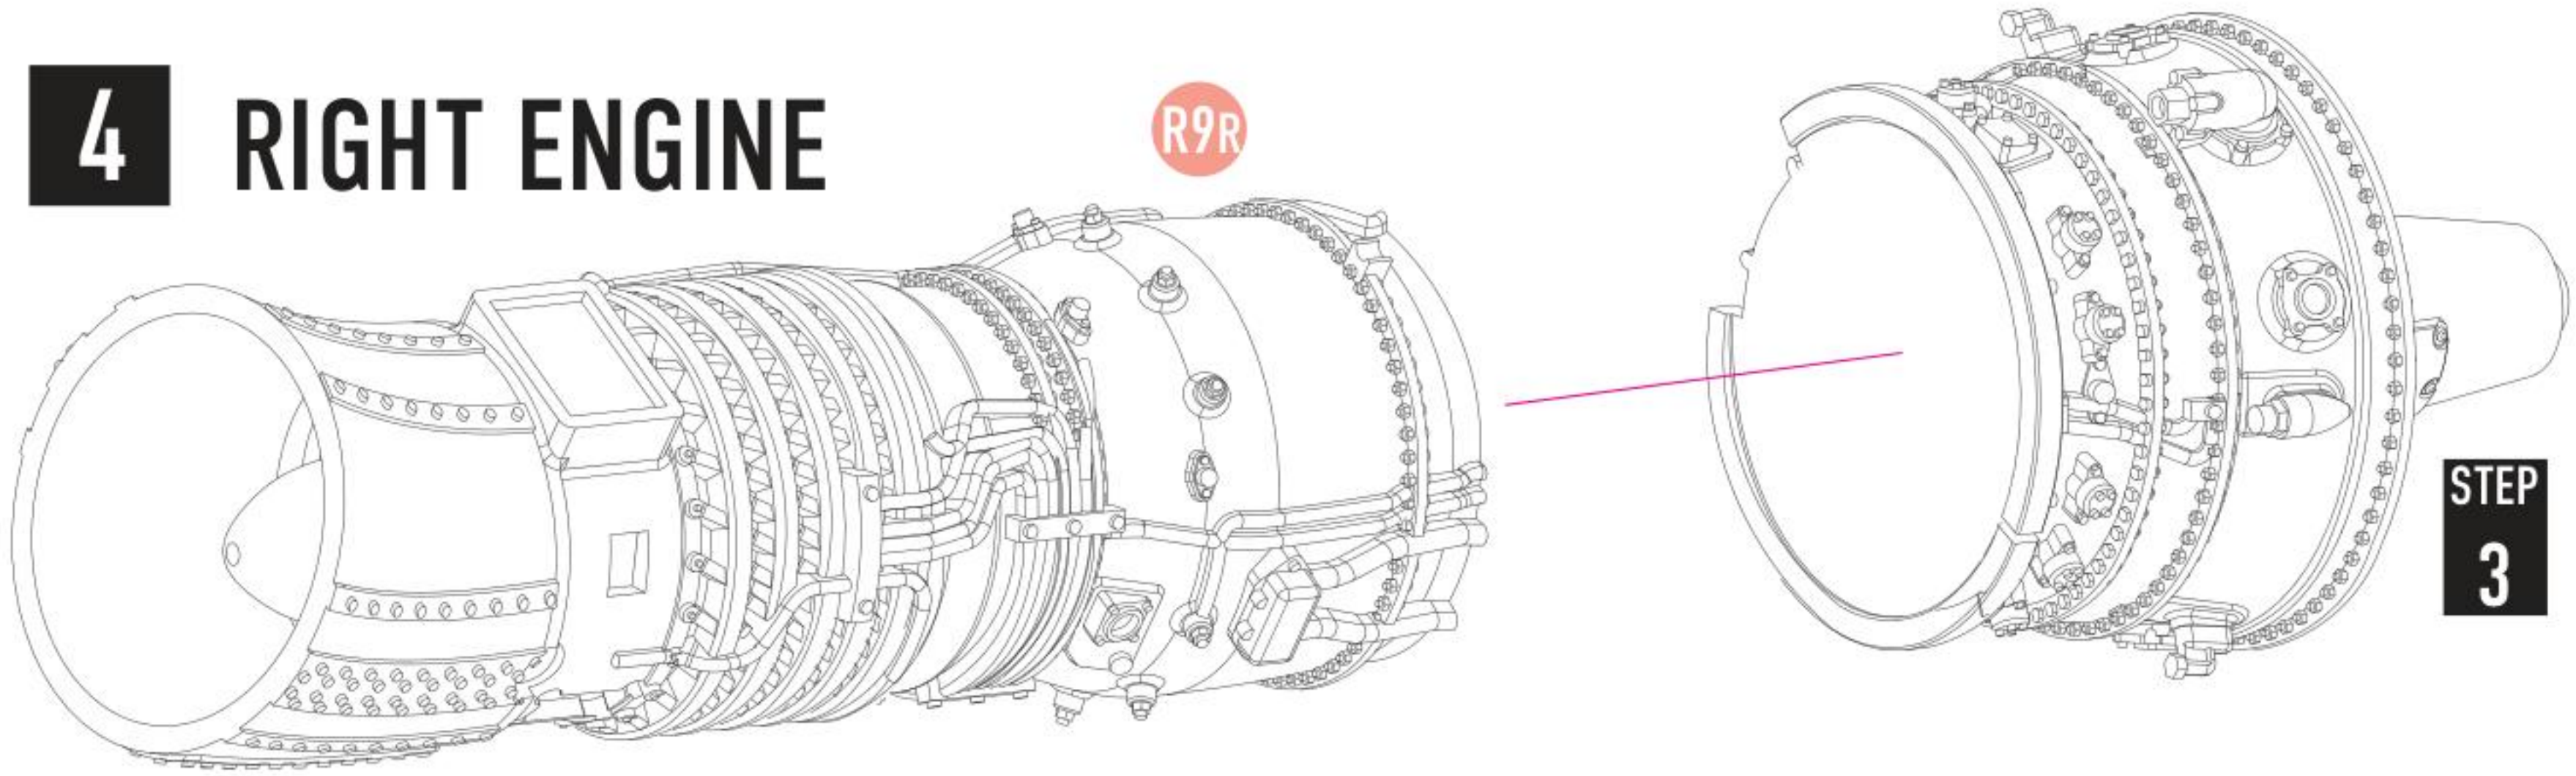

4 RIGHT ENGINE