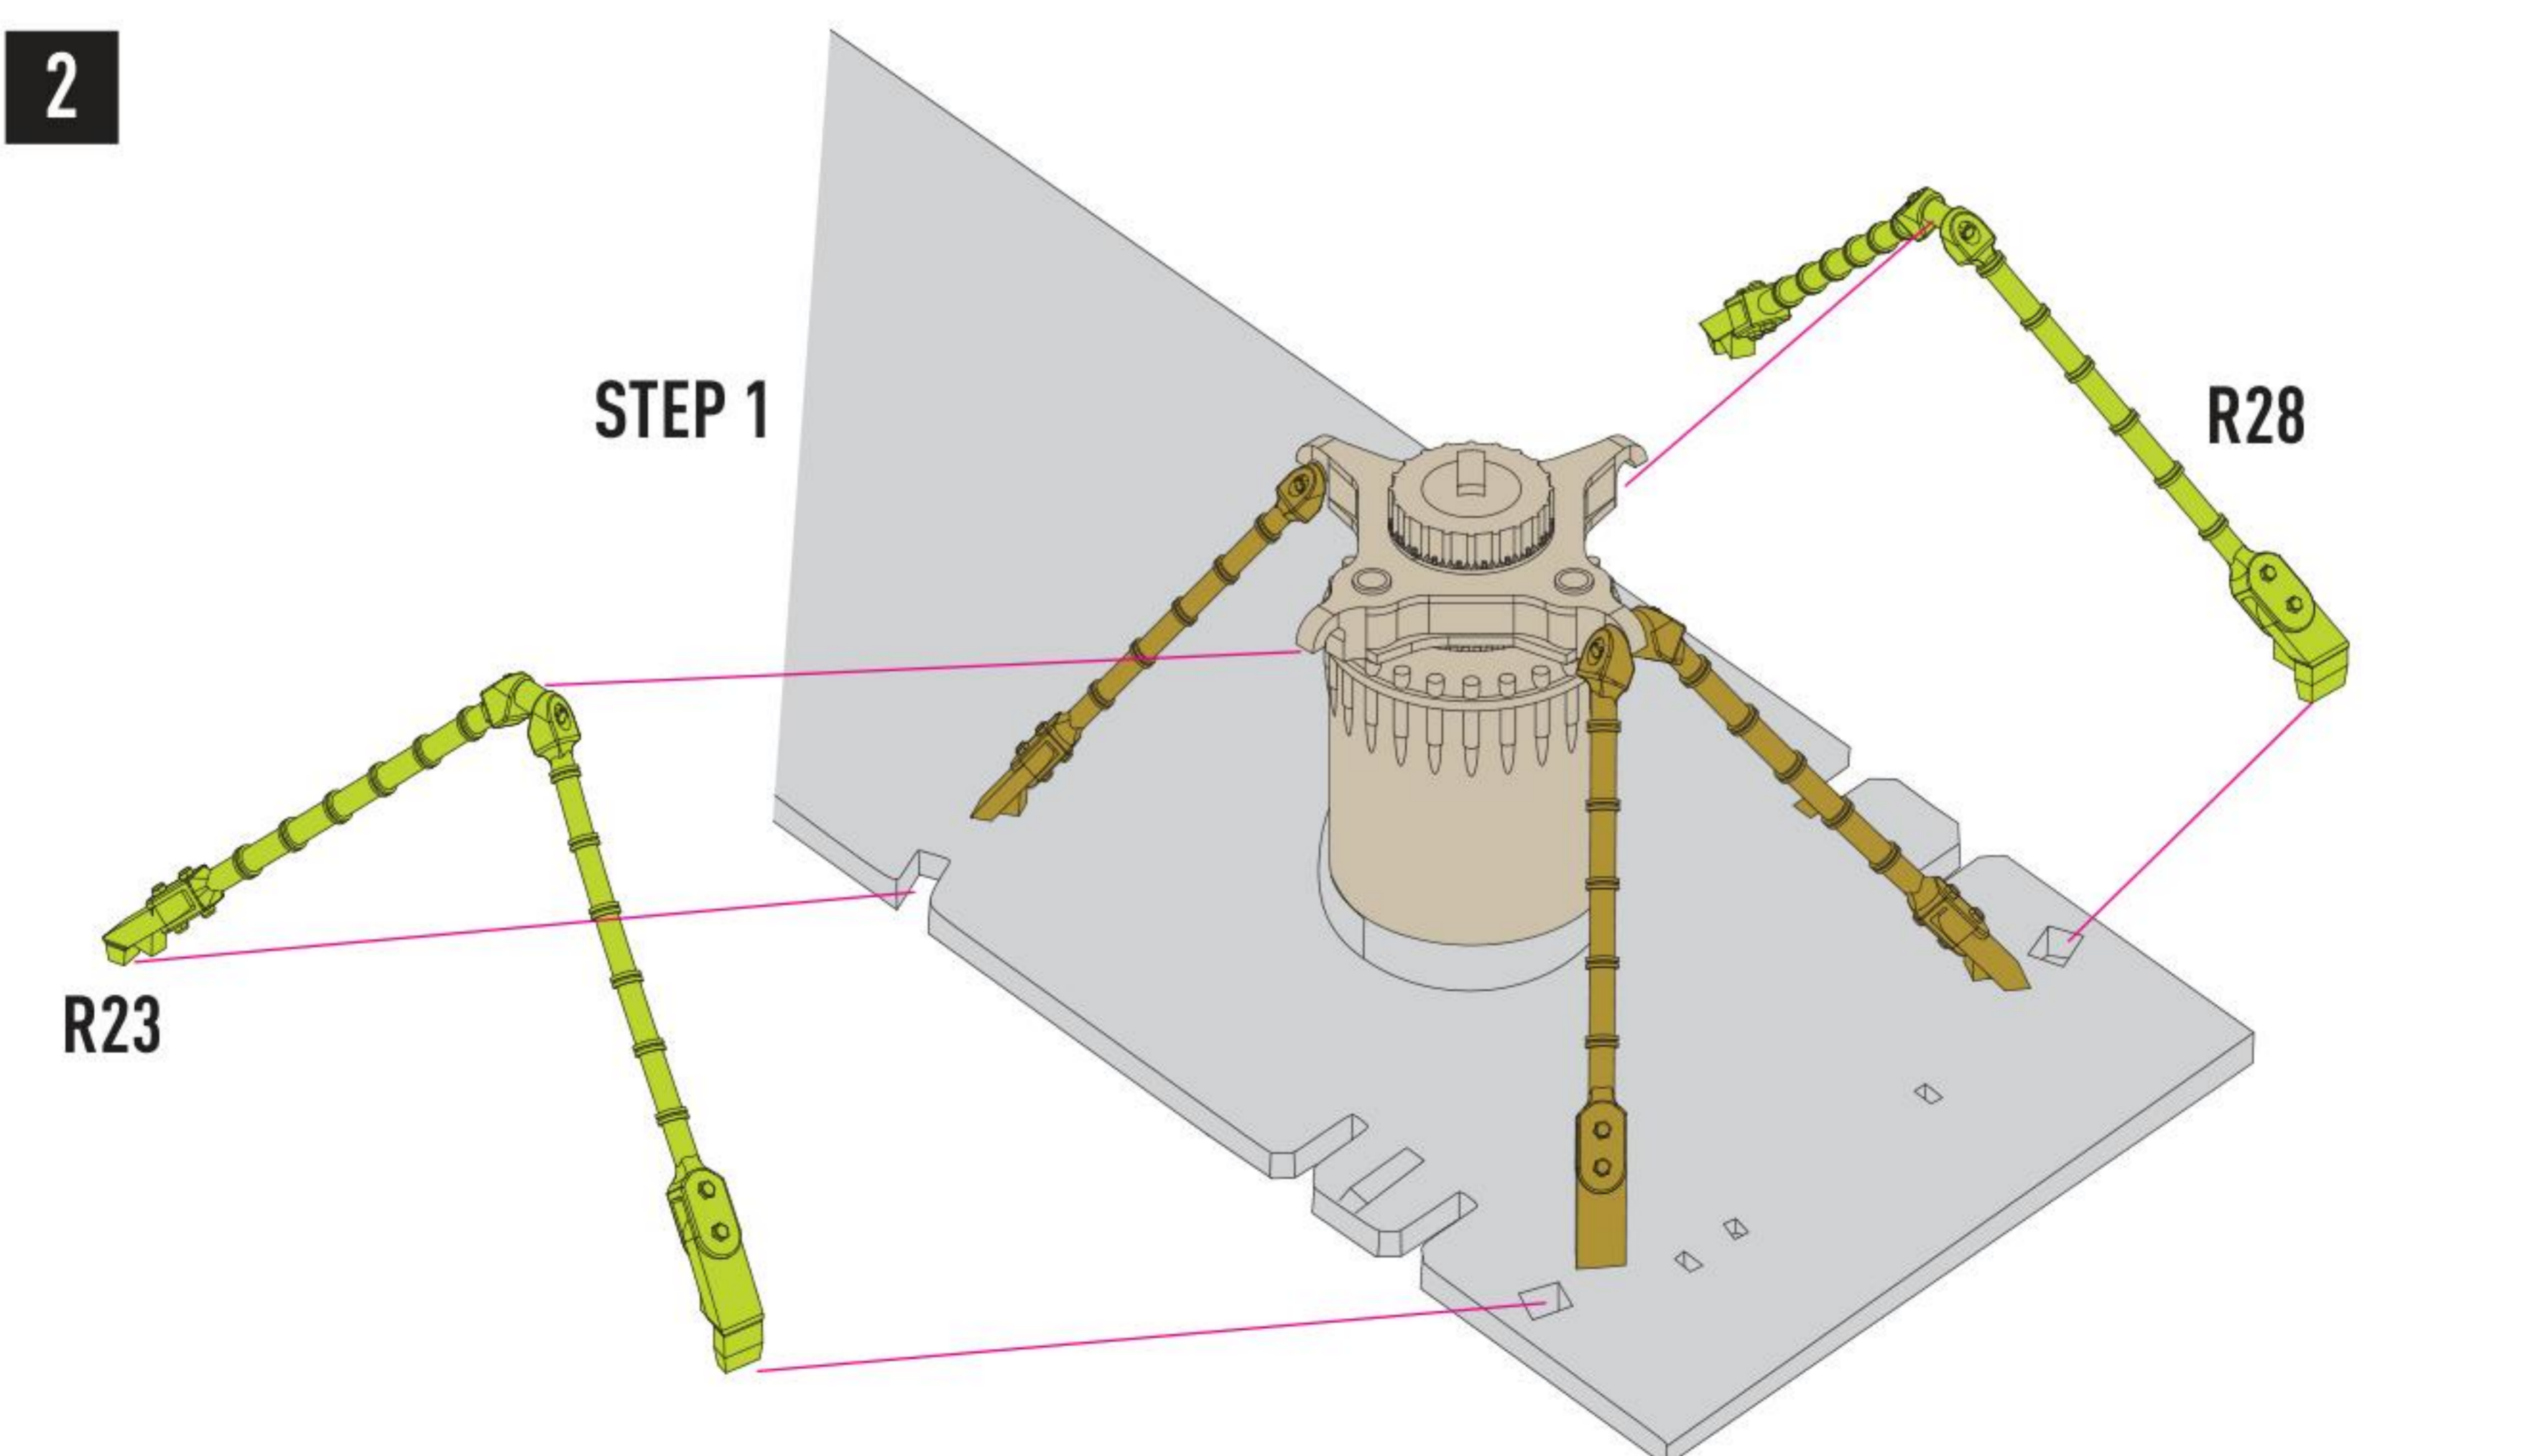

**DETAILS AFTER REMOVAL
FROM SUPPORTS**

3

4

5

6

7

8

9 X4

10 X4

11 X4

STEP 10

12

13

14

15

16

23

STEP 22

R7

USE WIRE
D = 0.15 MM,
L = 6 MM

REPEAT FOR ALL OTHER SIDES

25 REMOVE SUPPORTS AND REPEAT ON THE OTHER SIDE

26

27