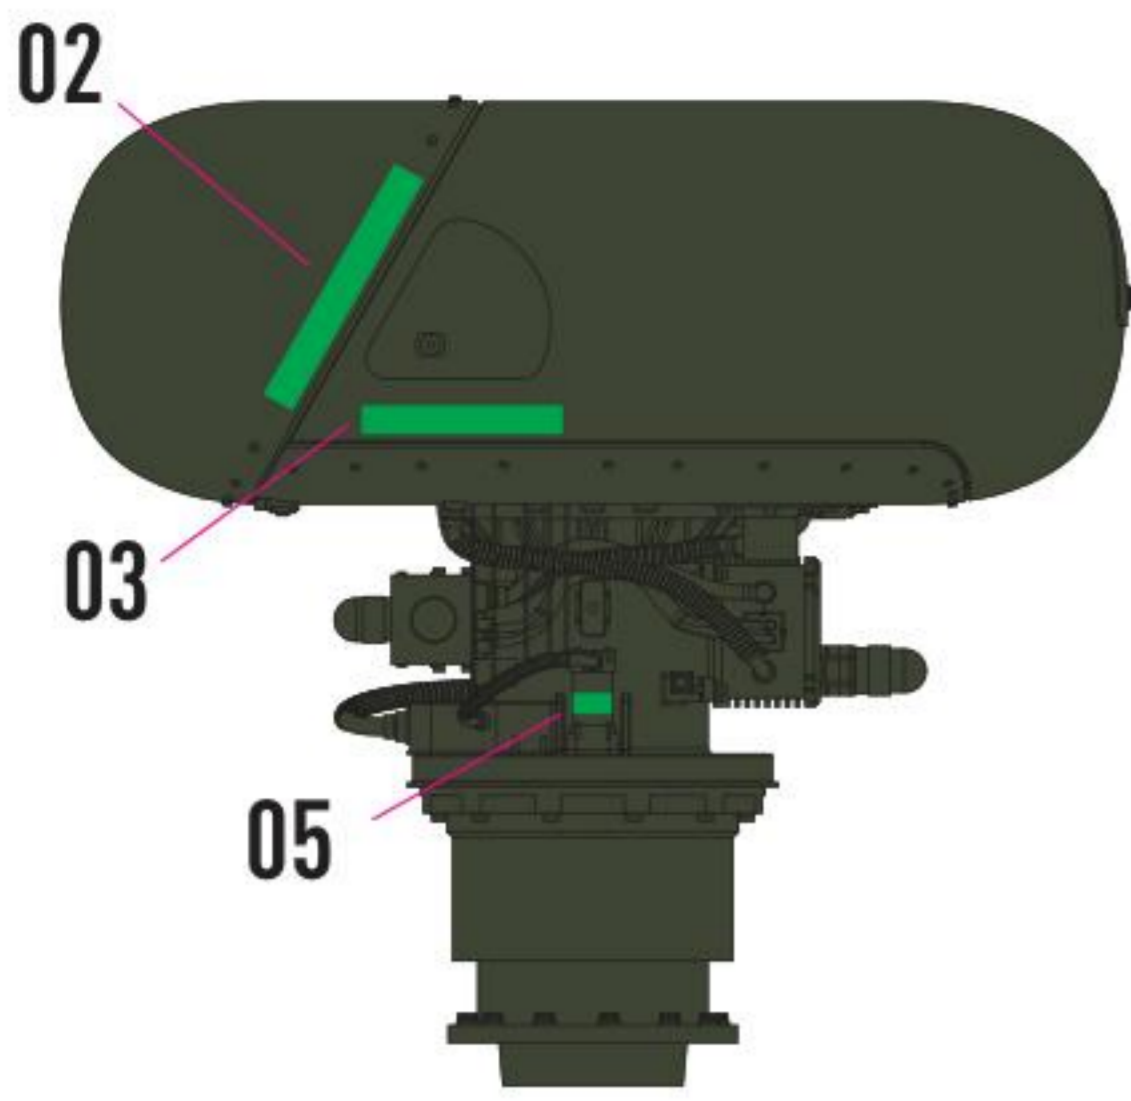

30 FOLD RESTRAINT SYSTEMS

31 DO NOT GLUE

32

33

DECAL INSTRUCTION

AN/APG-78 LONGBOW

FRONT VIEW

RIGHT VIEW

RIGHT VIEW

REAR VIEW

TOP VIEW

LEFT VIEW

TOP VIEW

FRONT VIEW

REAR VIEW

ADSS