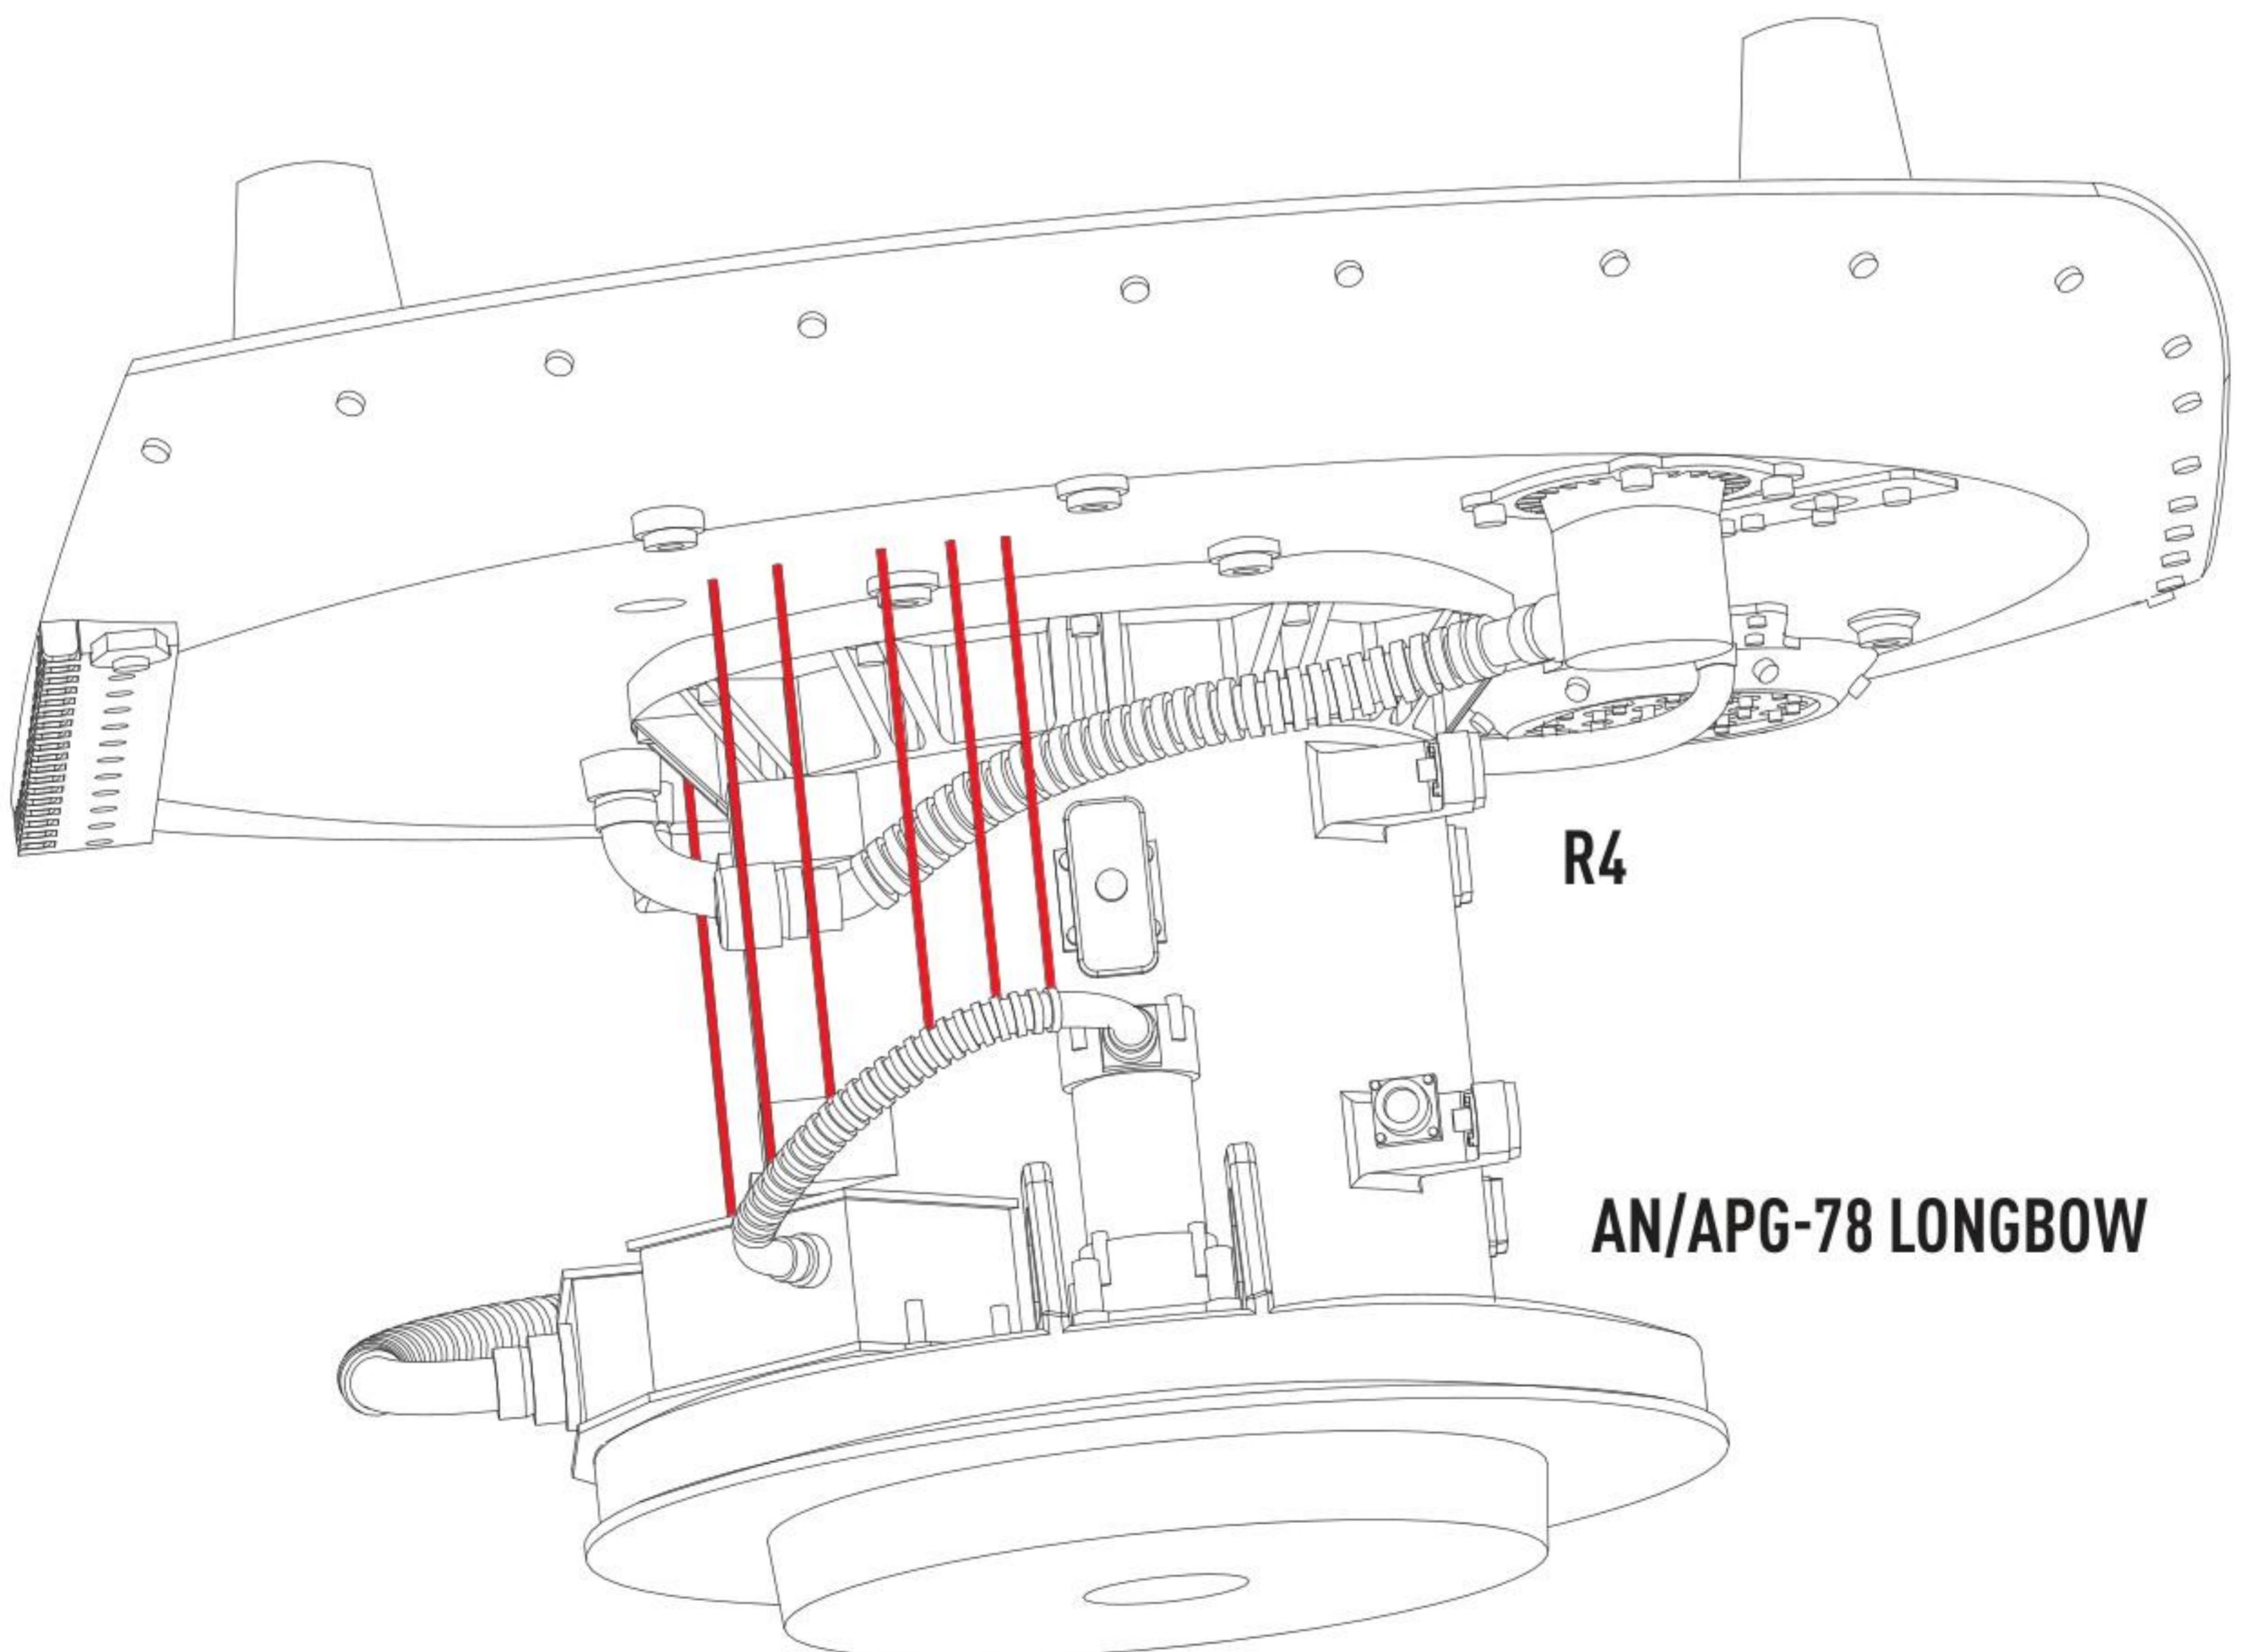

23

STEP 22

R7

USE WIRE
D = 0.15 MM,
L = 6 MM

REPEAT FOR ALL OTHER SIDES

25 REMOVE SUPPORTS AND REPEAT ON THE OTHER SIDE

26

27

RIGHT VIEW

REAR VIEW

TOP VIEW

LEFT VIEW

TOP VIEW

FRONT VIEW

REAR VIEW

ADSS