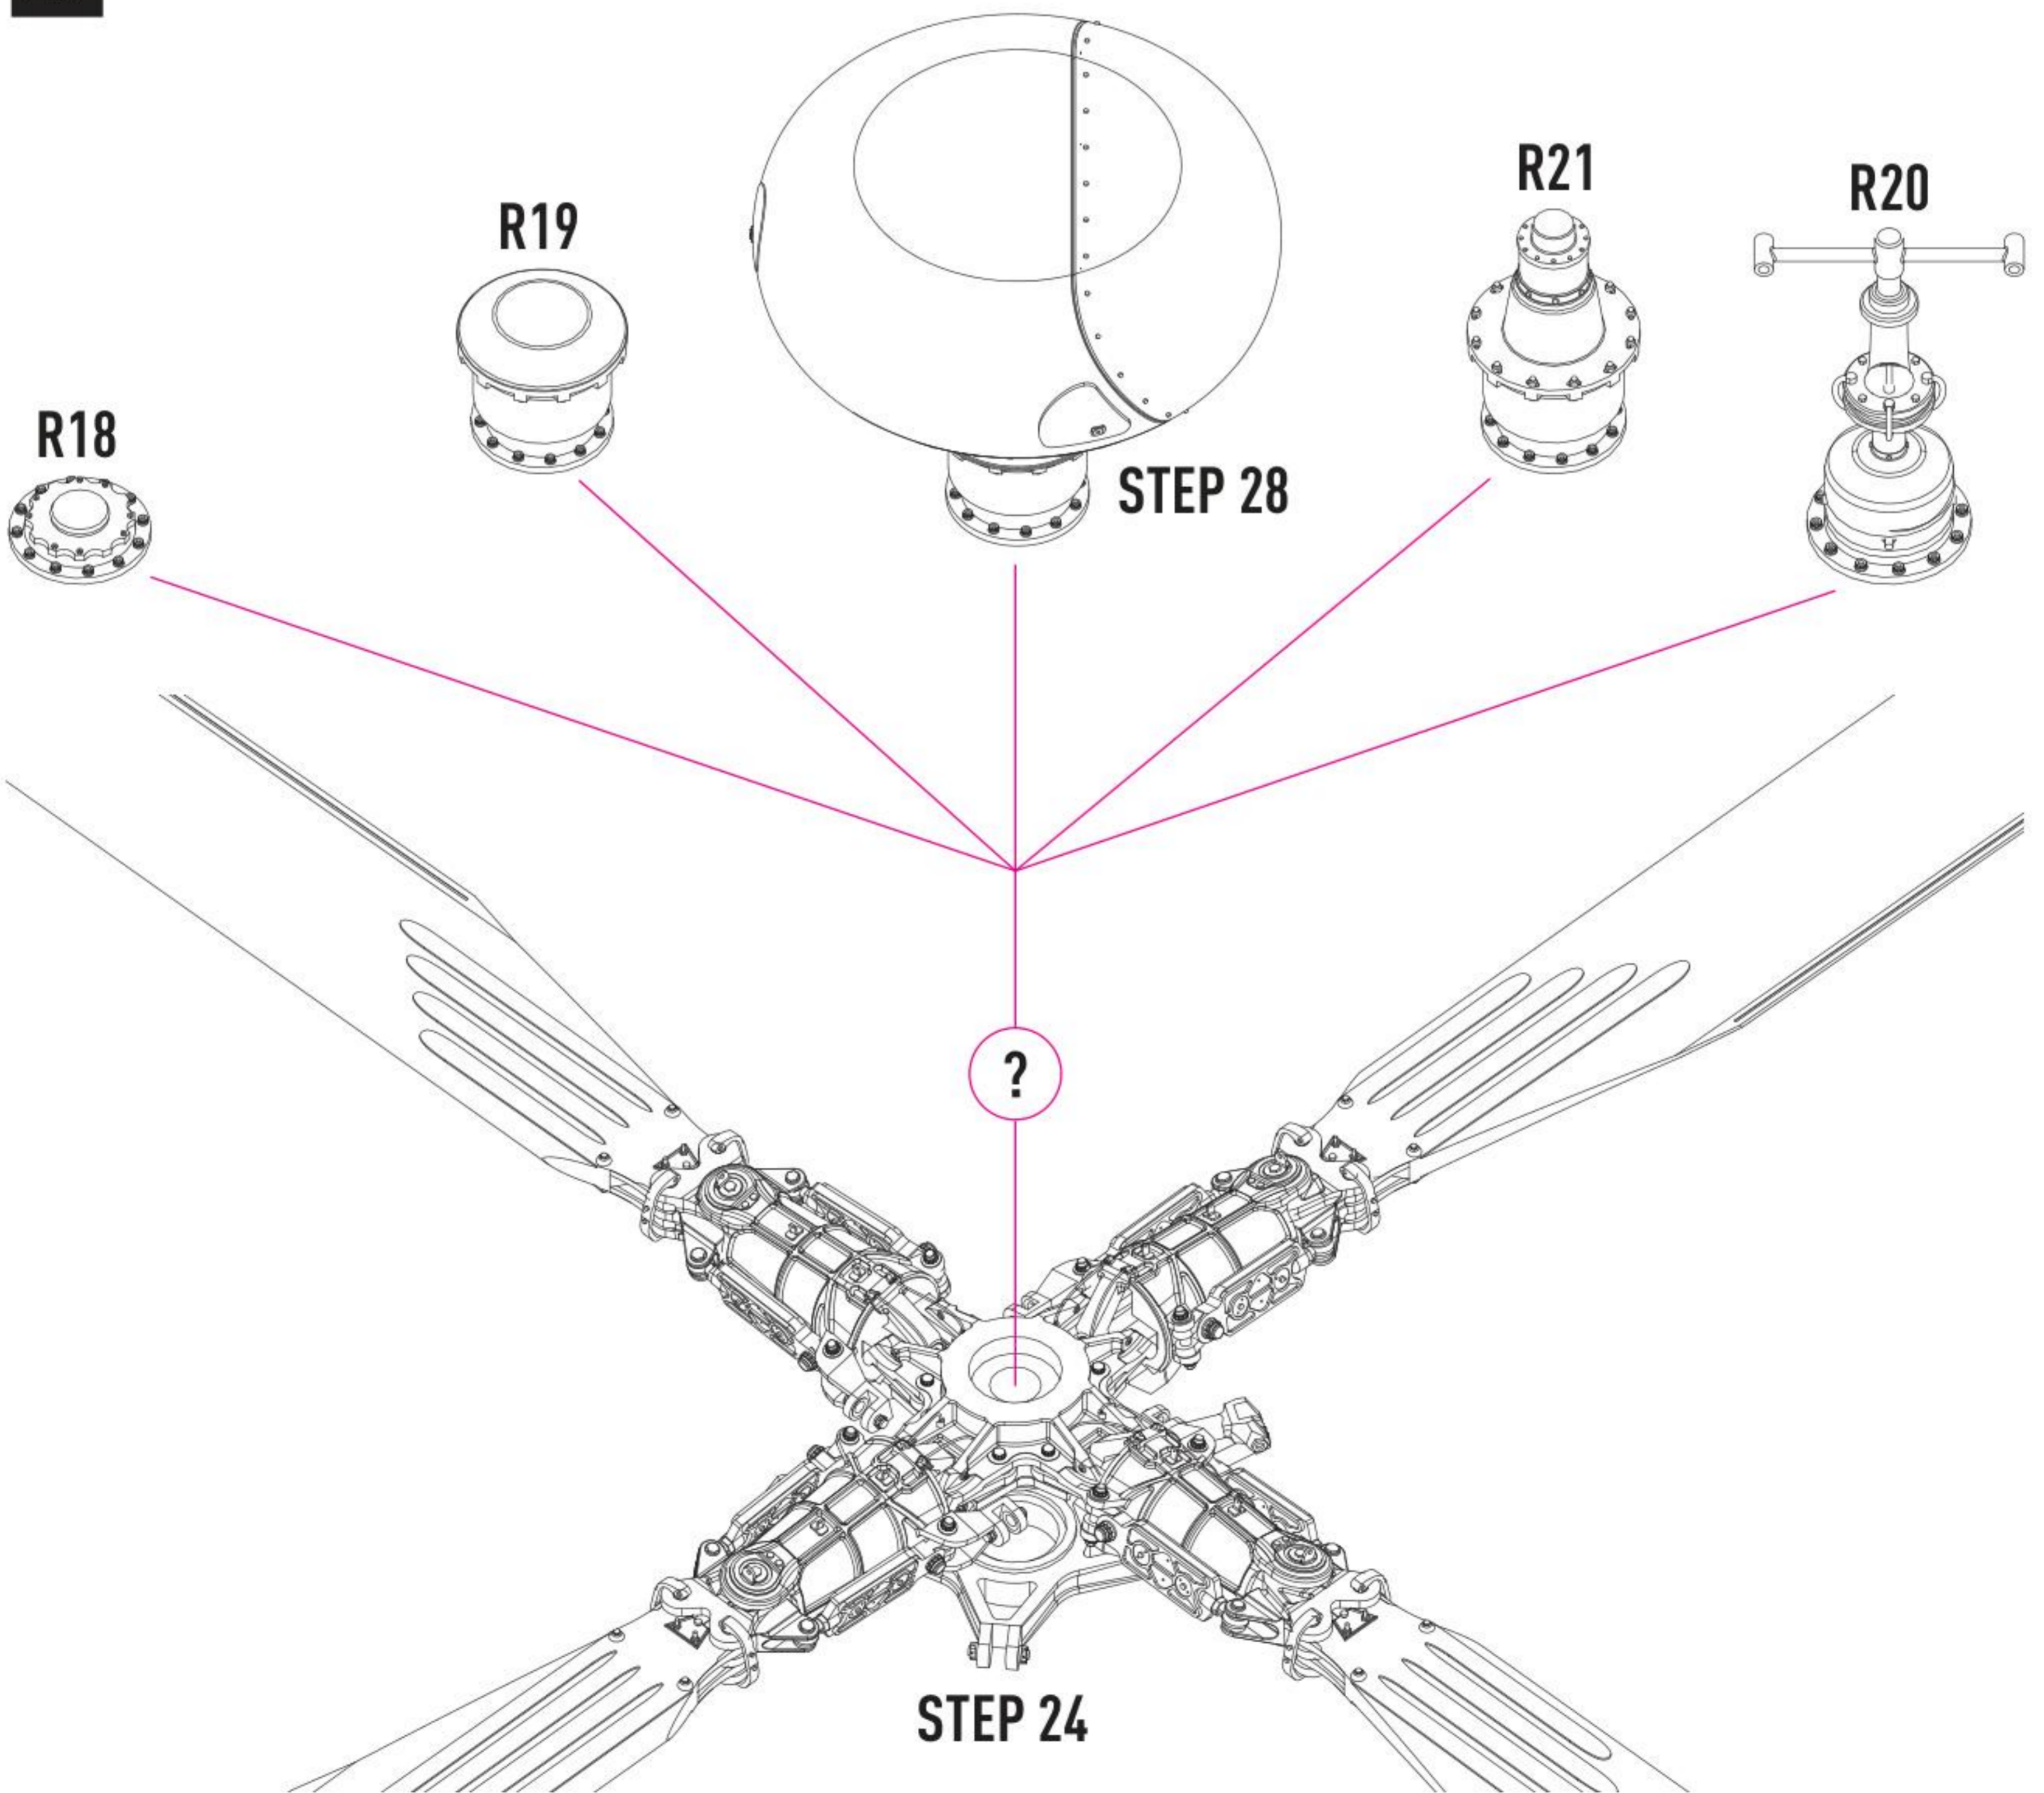

10 X4

11 X4

STEP 10

12

13

14

15

16

17

18

19

20

21

22

STEP 17

STEP 17

23

STEP 22

R7

USE WIRE
D = 0.15 MM,
L = 6 MM

REPEAT FOR ALL OTHER SIDES

25 REMOVE SUPPORTS AND REPEAT ON THE OTHER SIDE

26

27

RIGHT VIEW

REAR VIEW

TOP VIEW

LEFT VIEW

TOP VIEW

FRONT VIEW

REAR VIEW

ADSS