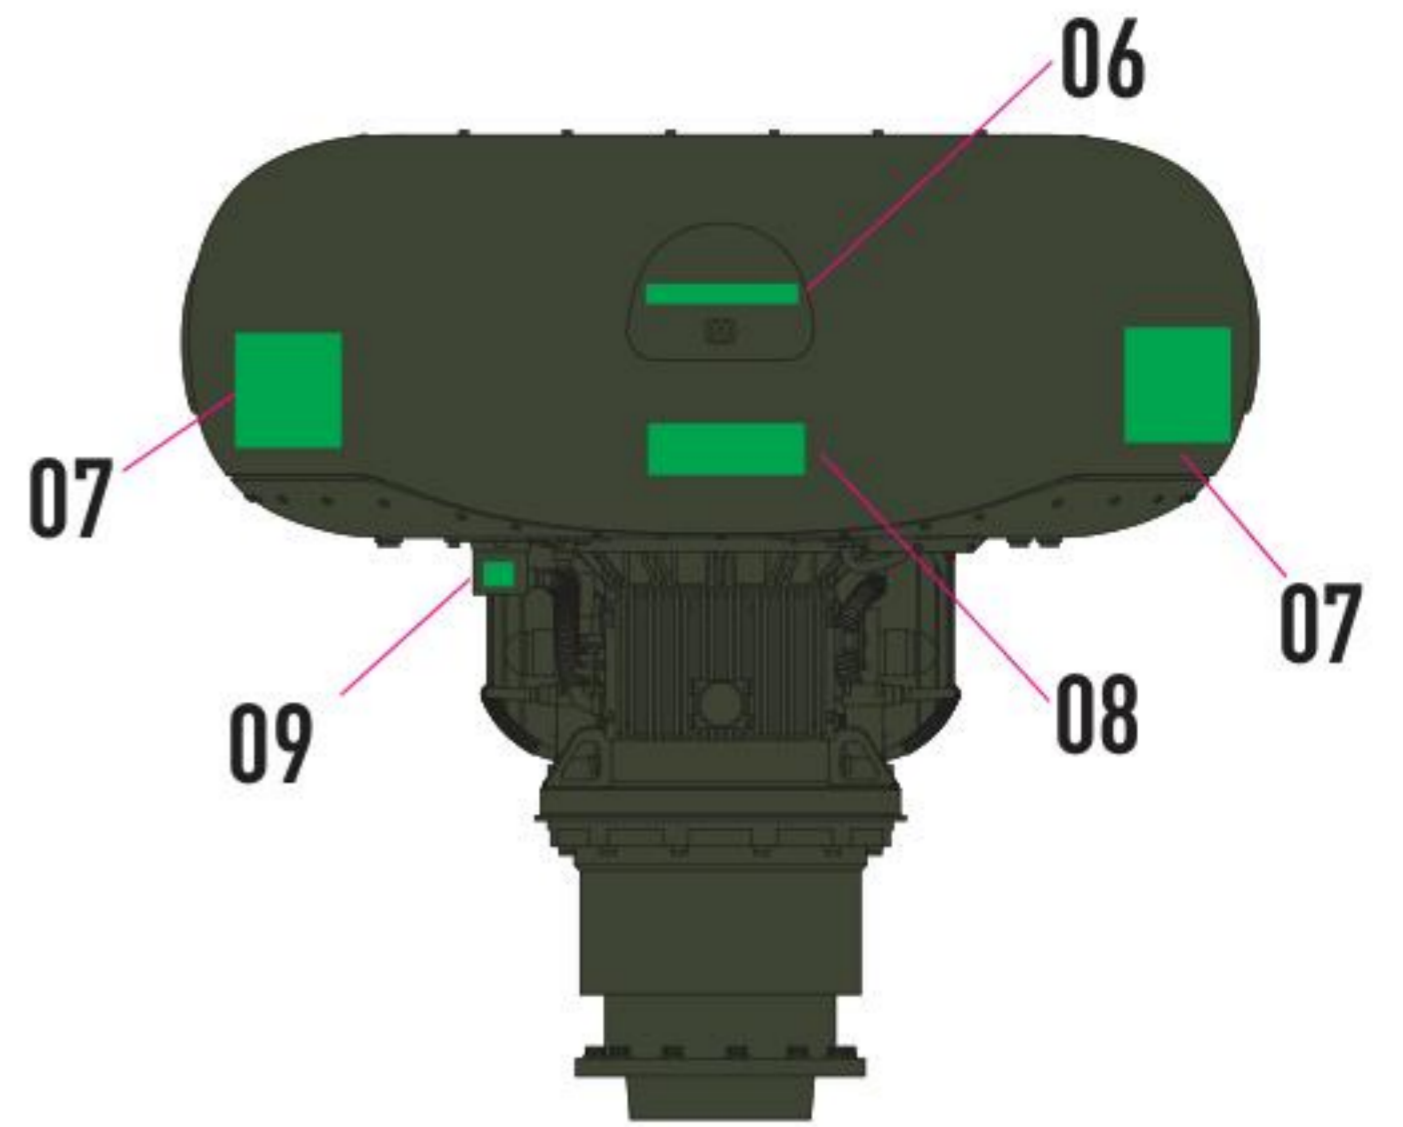

30 FOLD RESTRAINT SYSTEMS

31 DO NOT GLUE

32

33

DECAL INSTRUCTION

AN/APG-78 LONGBOW

FRONT VIEW

RIGHT VIEW

RIGHT VIEW

REAR VIEW

TOP VIEW

LEFT VIEW

TOP VIEW

FRONT VIEW

REAR VIEW

ADSS