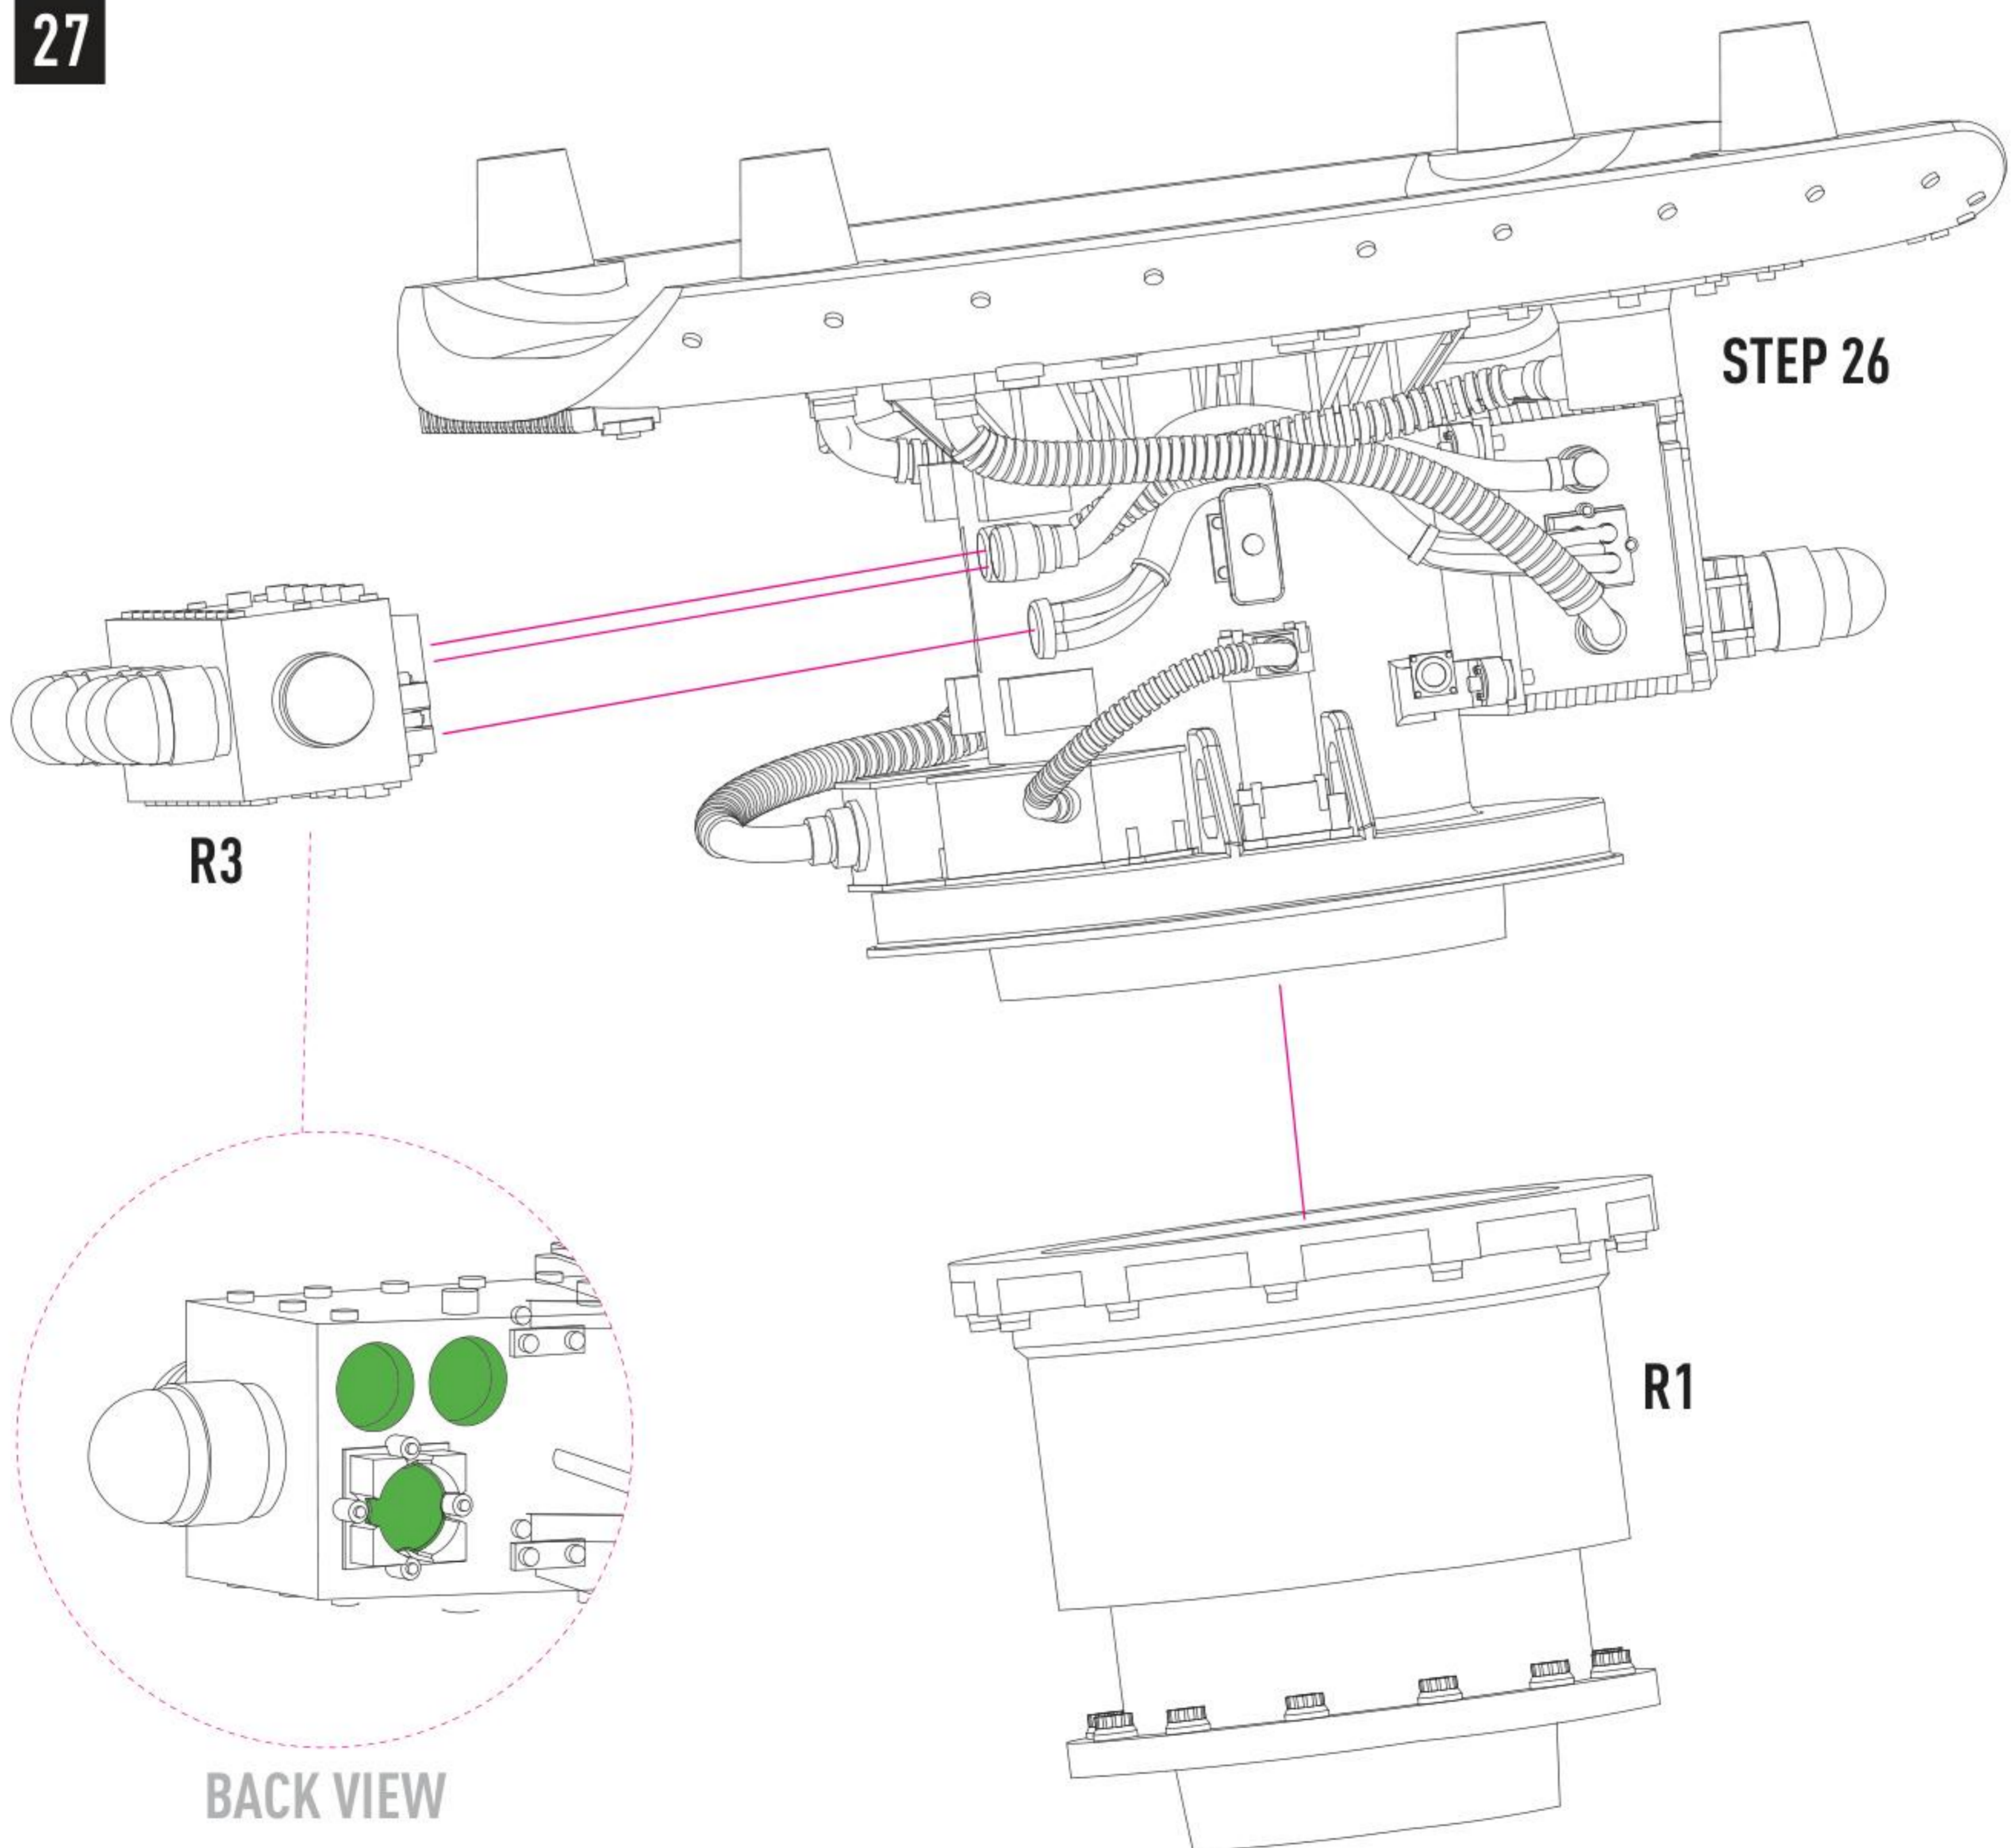

17

18

19

20

21

22

STEP 17

STEP 17

23

STEP 22

R7

USE WIRE
D = 0.15 MM,
L = 6 MM

REPEAT FOR ALL OTHER SIDES

25 REMOVE SUPPORTS AND REPEAT ON THE OTHER SIDE

26

27

30 FOLD RESTRAINT SYSTEMS

31 DO NOT GLUE

32

33

DECAL INSTRUCTION

AN/APG-78 LONGBOW

FRONT VIEW

RIGHT VIEW

RIGHT VIEW

REAR VIEW

TOP VIEW

LEFT VIEW

TOP VIEW

FRONT VIEW

REAR VIEW

ADSS