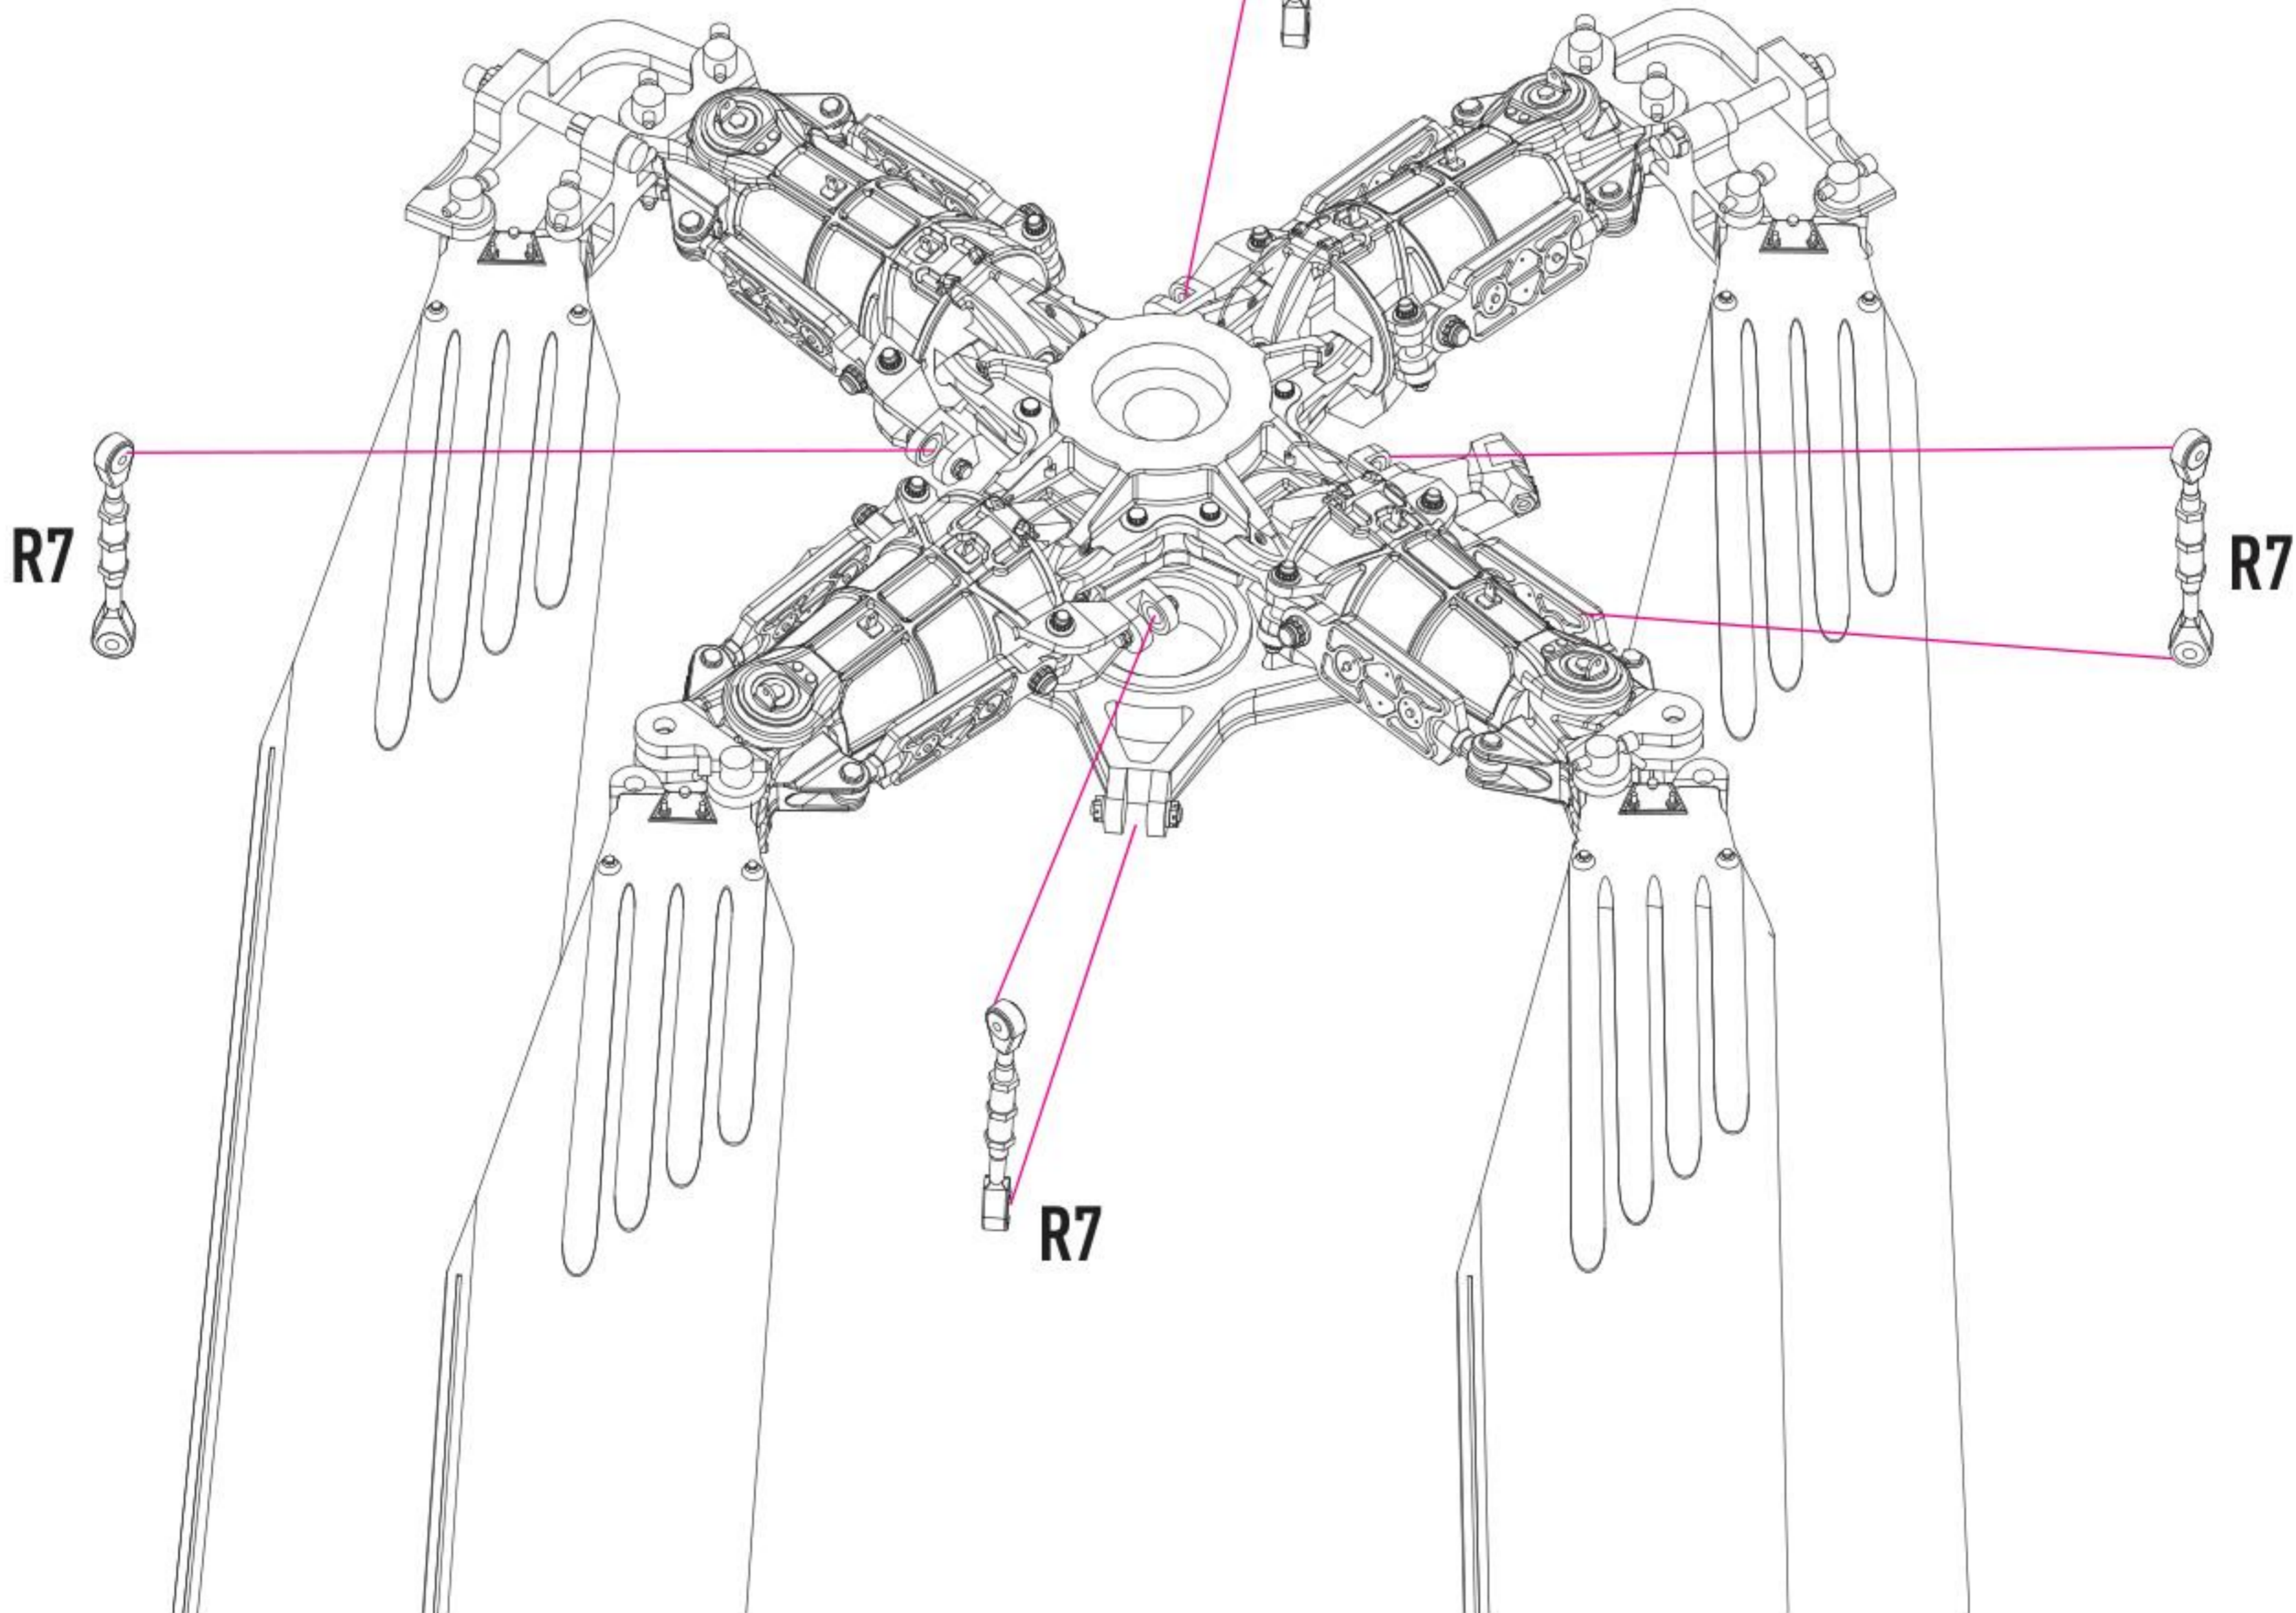

10 X4

11 X4

STEP 10

12

13

14

15

16

17

18

19

20

21

22

STEP 17

STEP 17

23

STEP 22

R7

USE WIRE
D = 0.15 MM,
L = 6 MM

REPEAT FOR ALL OTHER SIDES

25 REMOVE SUPPORTS AND REPEAT ON THE OTHER SIDE

26

27

RIGHT VIEW

REAR VIEW

TOP VIEW

LEFT VIEW

TOP VIEW

FRONT VIEW

REAR VIEW

ADSS