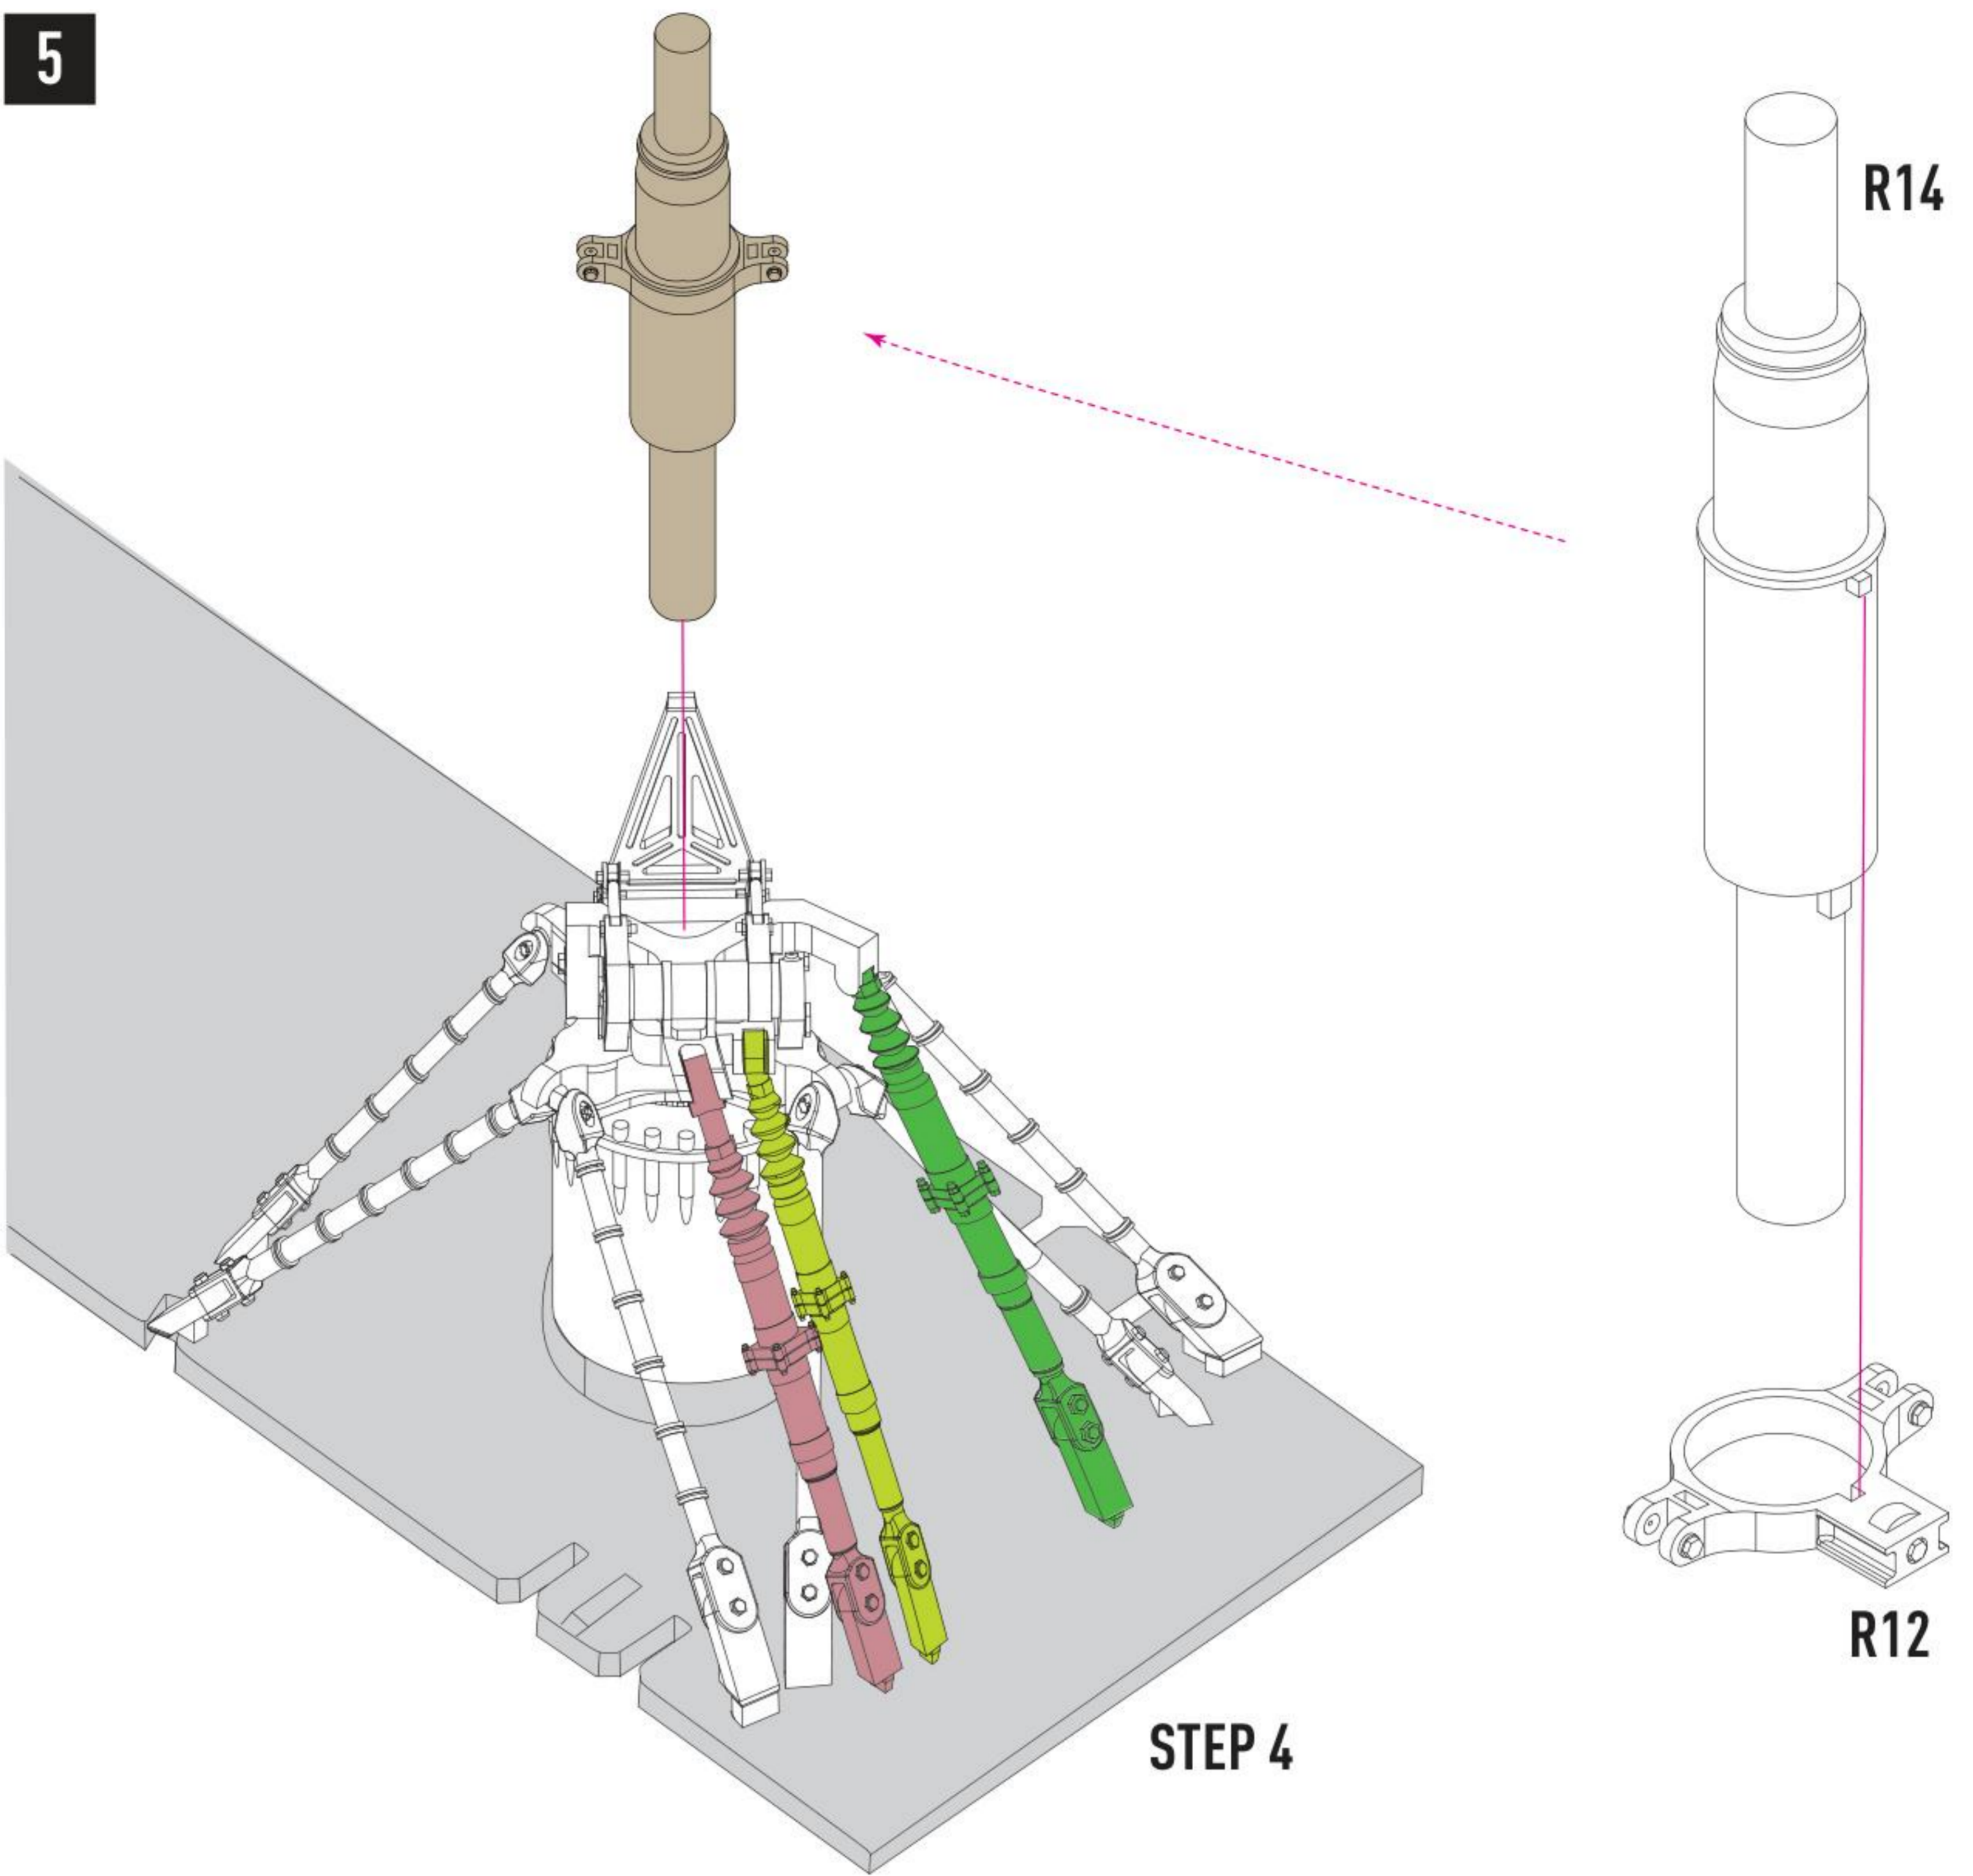

**DETAILS AFTER REMOVAL
FROM SUPPORTS**

3

4

5

6

7

8

9 X4

10 X4

11 X4

STEP 10

12

13

14

15

16

17

18

19

20

21

22

STEP 17

STEP 17

23

STEP 22

R7

USE WIRE
D = 0.15 MM,
L = 6 MM

REPEAT FOR ALL OTHER SIDES

25 REMOVE SUPPORTS AND REPEAT ON THE OTHER SIDE

26

27