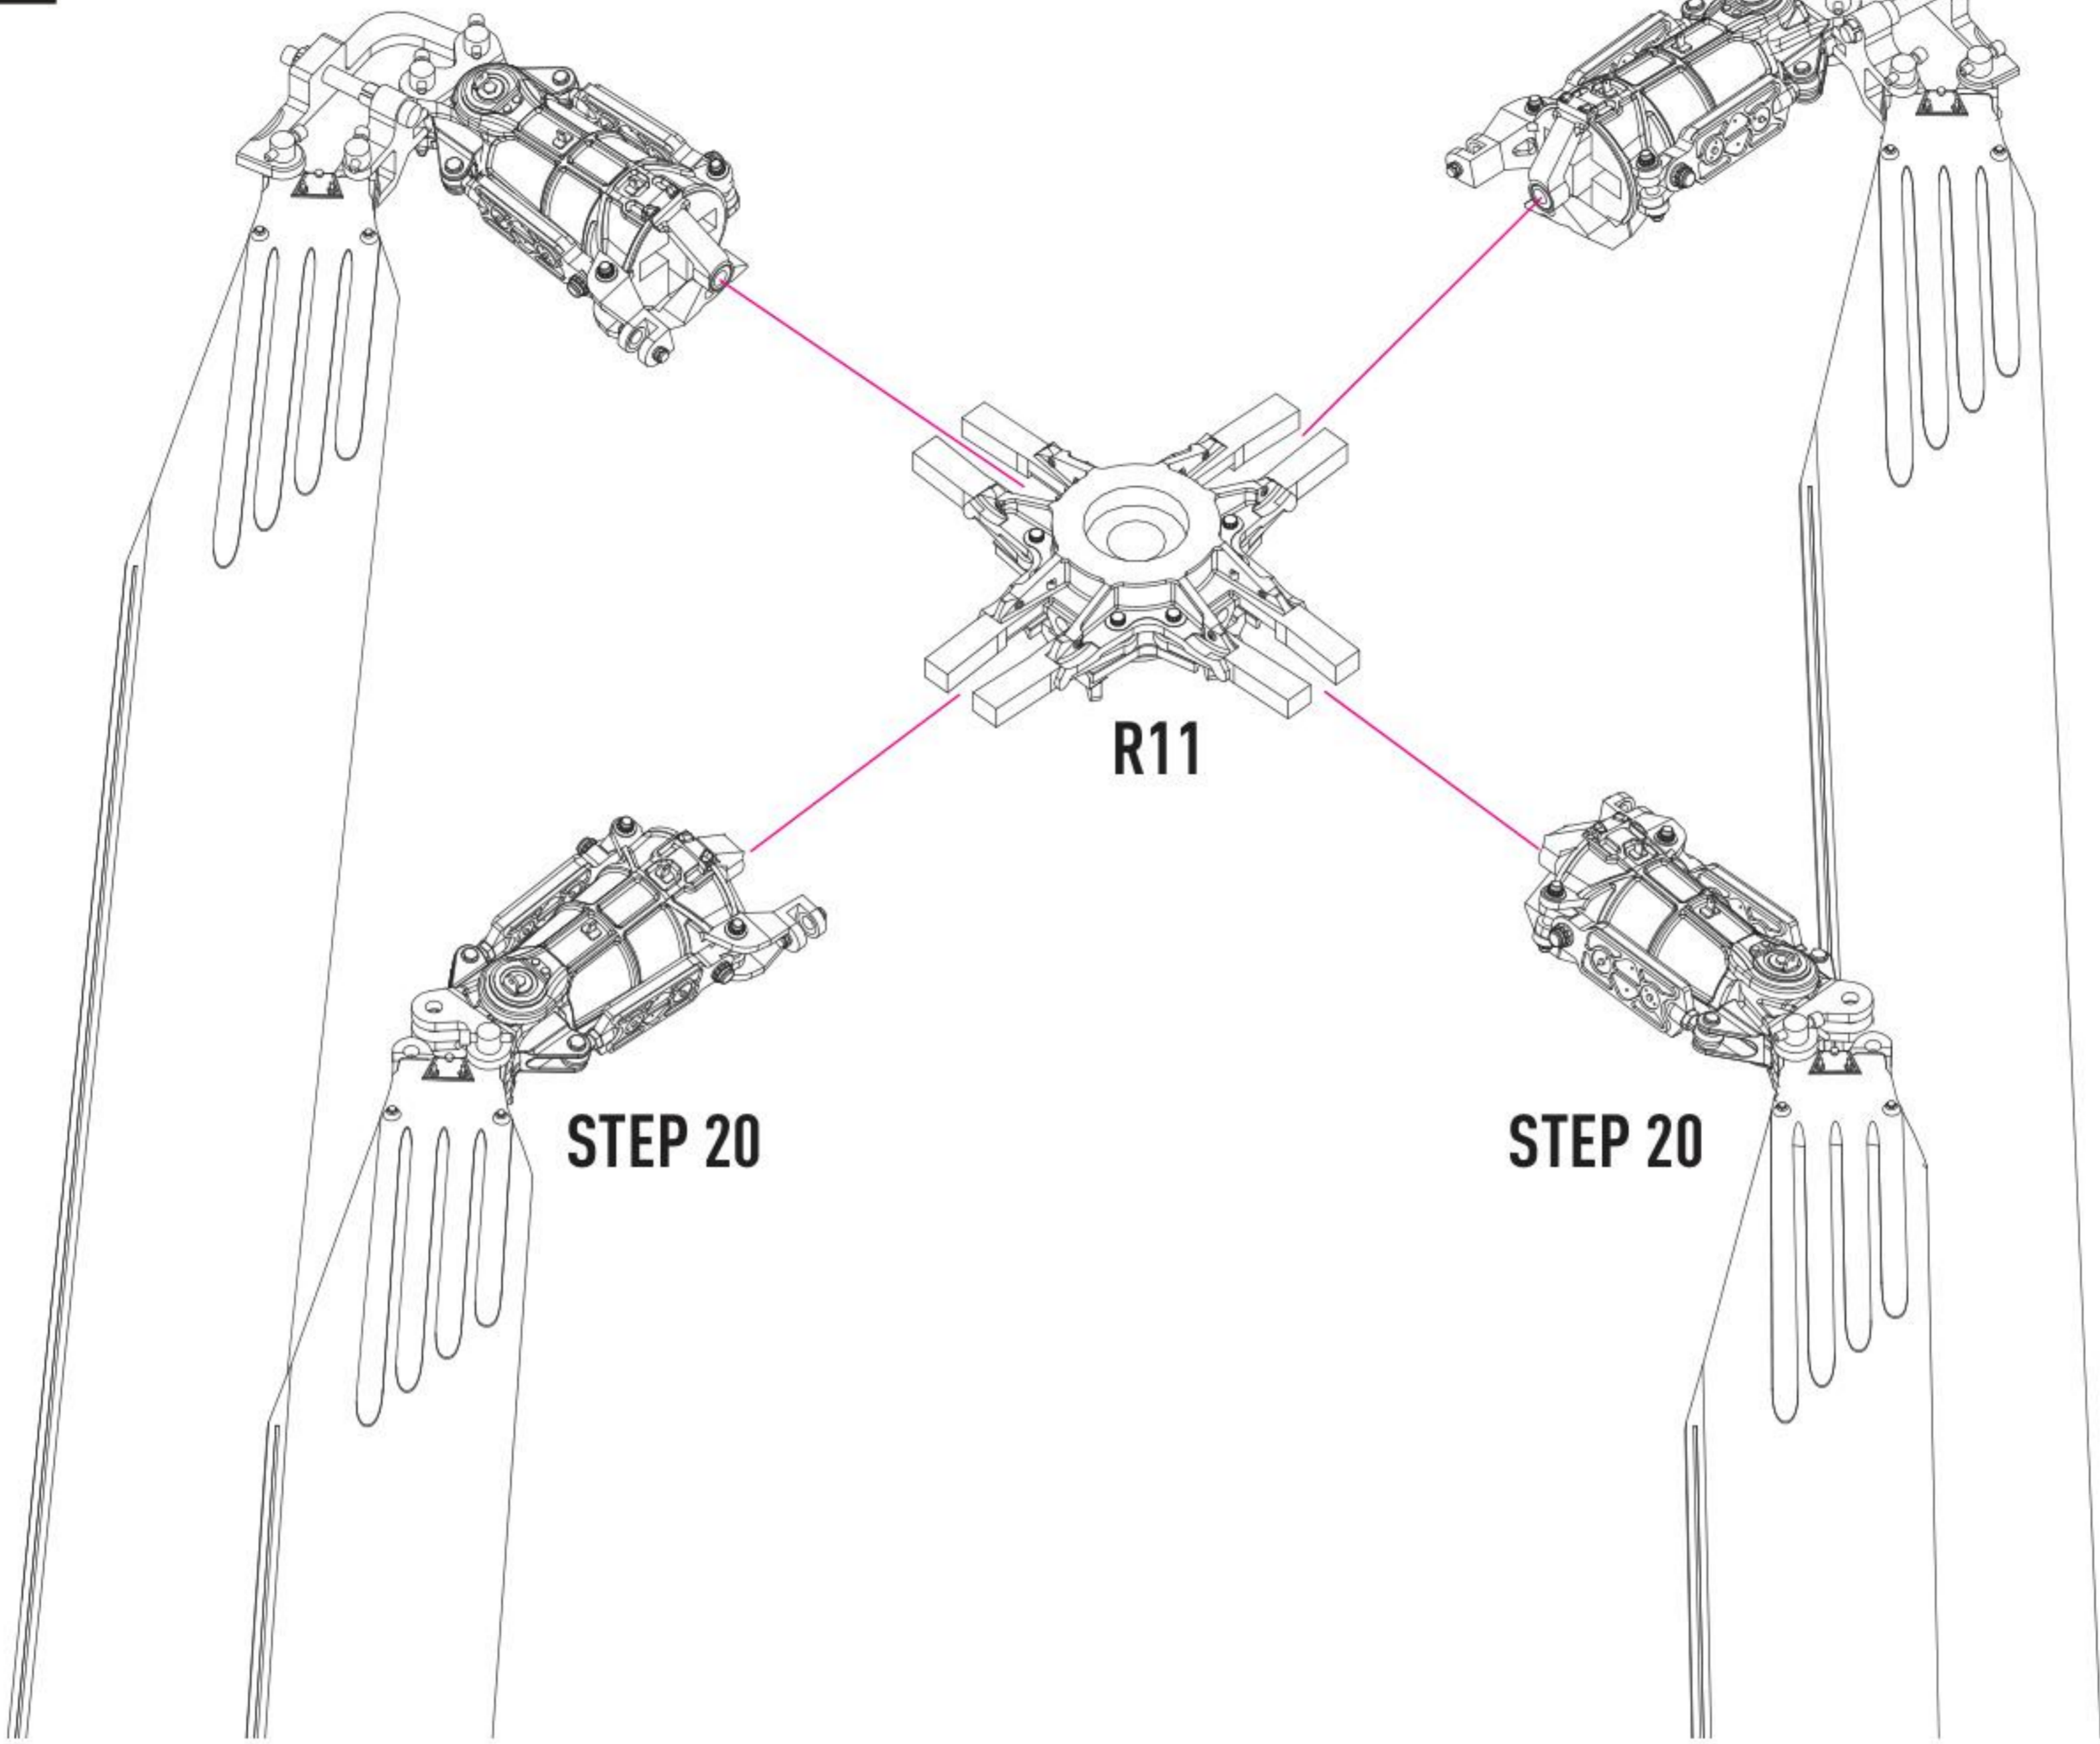

10 X4

11 X4

STEP 10

12

13

14

15

16

17

18

19

20

21

22

STEP 17

STEP 17

23

STEP 22

R7

USE WIRE
D = 0.15 MM,
L = 6 MM

REPEAT FOR ALL OTHER SIDES

25 REMOVE SUPPORTS AND REPEAT ON THE OTHER SIDE

26

27

RIGHT VIEW

REAR VIEW

TOP VIEW

LEFT VIEW

TOP VIEW

FRONT VIEW

REAR VIEW

ADSS