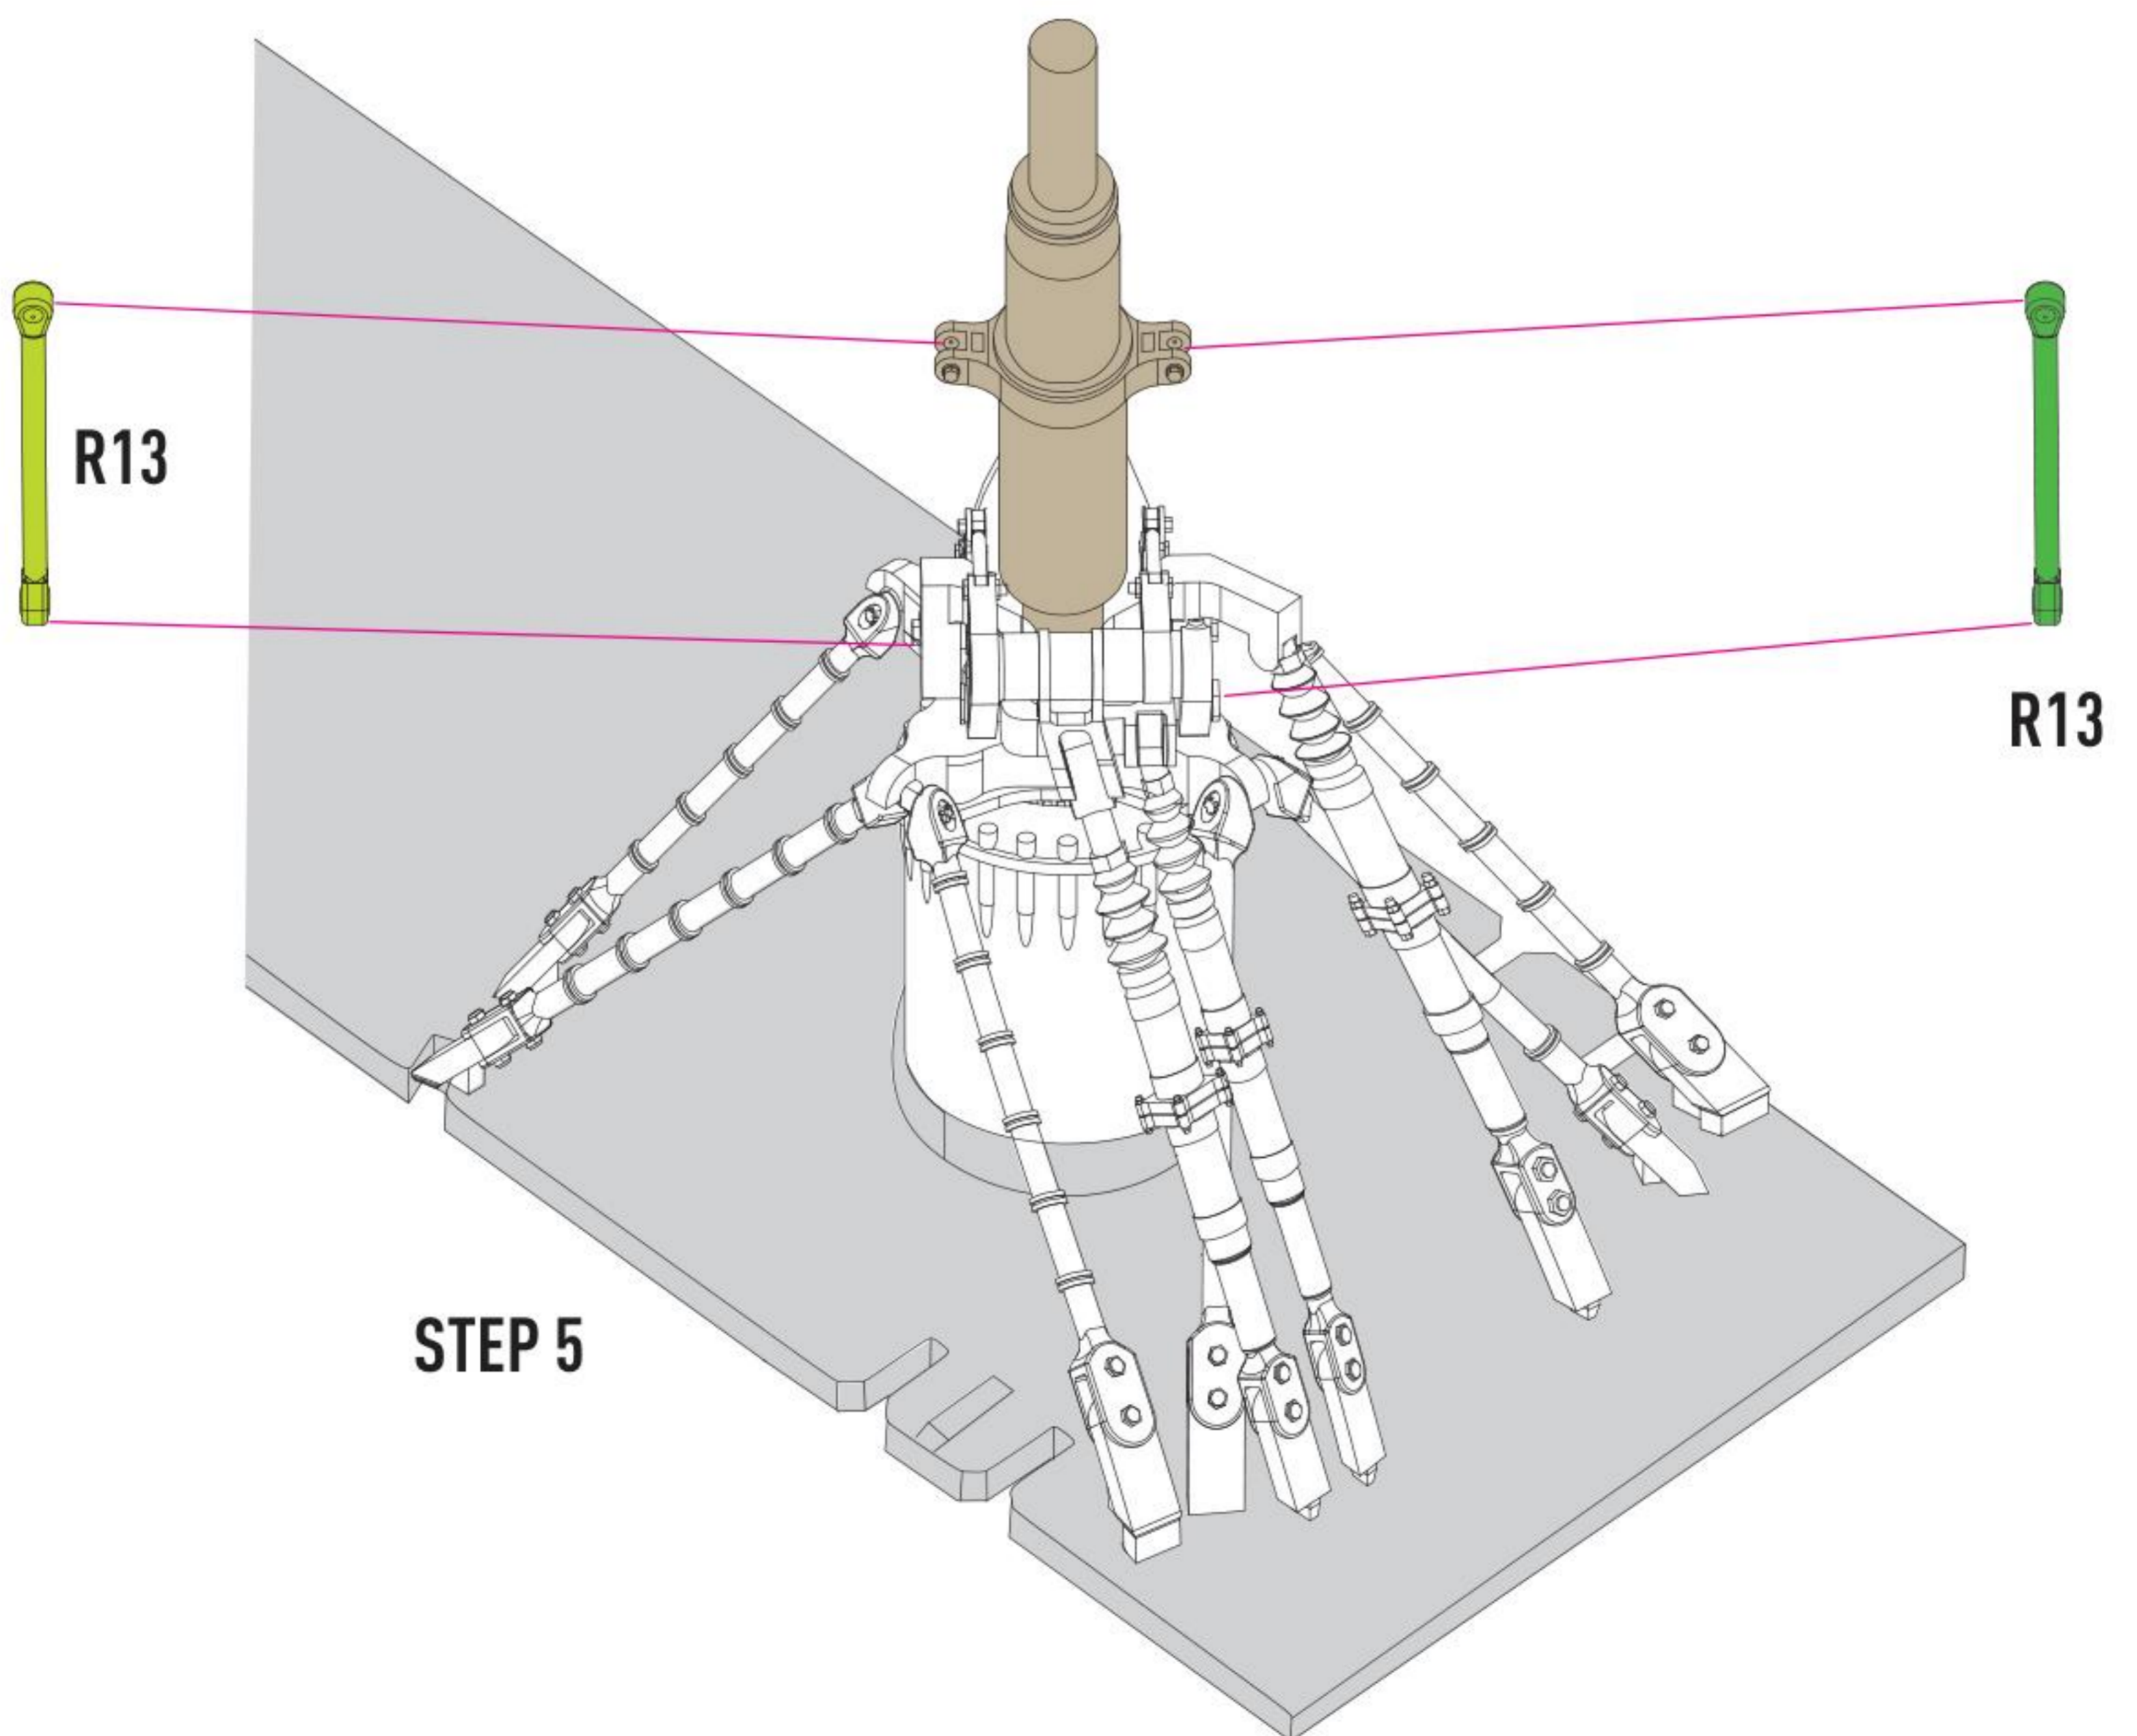

**DETAILS AFTER REMOVAL
FROM SUPPORTS**

3

4

5

6

7

8

9 X4

10 X4

11 X4

STEP 10

12

13

14

15

16

23

STEP 22

R7

USE WIRE
D = 0.15 MM,
L = 6 MM

REPEAT FOR ALL OTHER SIDES

25 REMOVE SUPPORTS AND REPEAT ON THE OTHER SIDE

26

27

RIGHT VIEW

REAR VIEW

TOP VIEW

LEFT VIEW

TOP VIEW

FRONT VIEW

REAR VIEW

ADSS