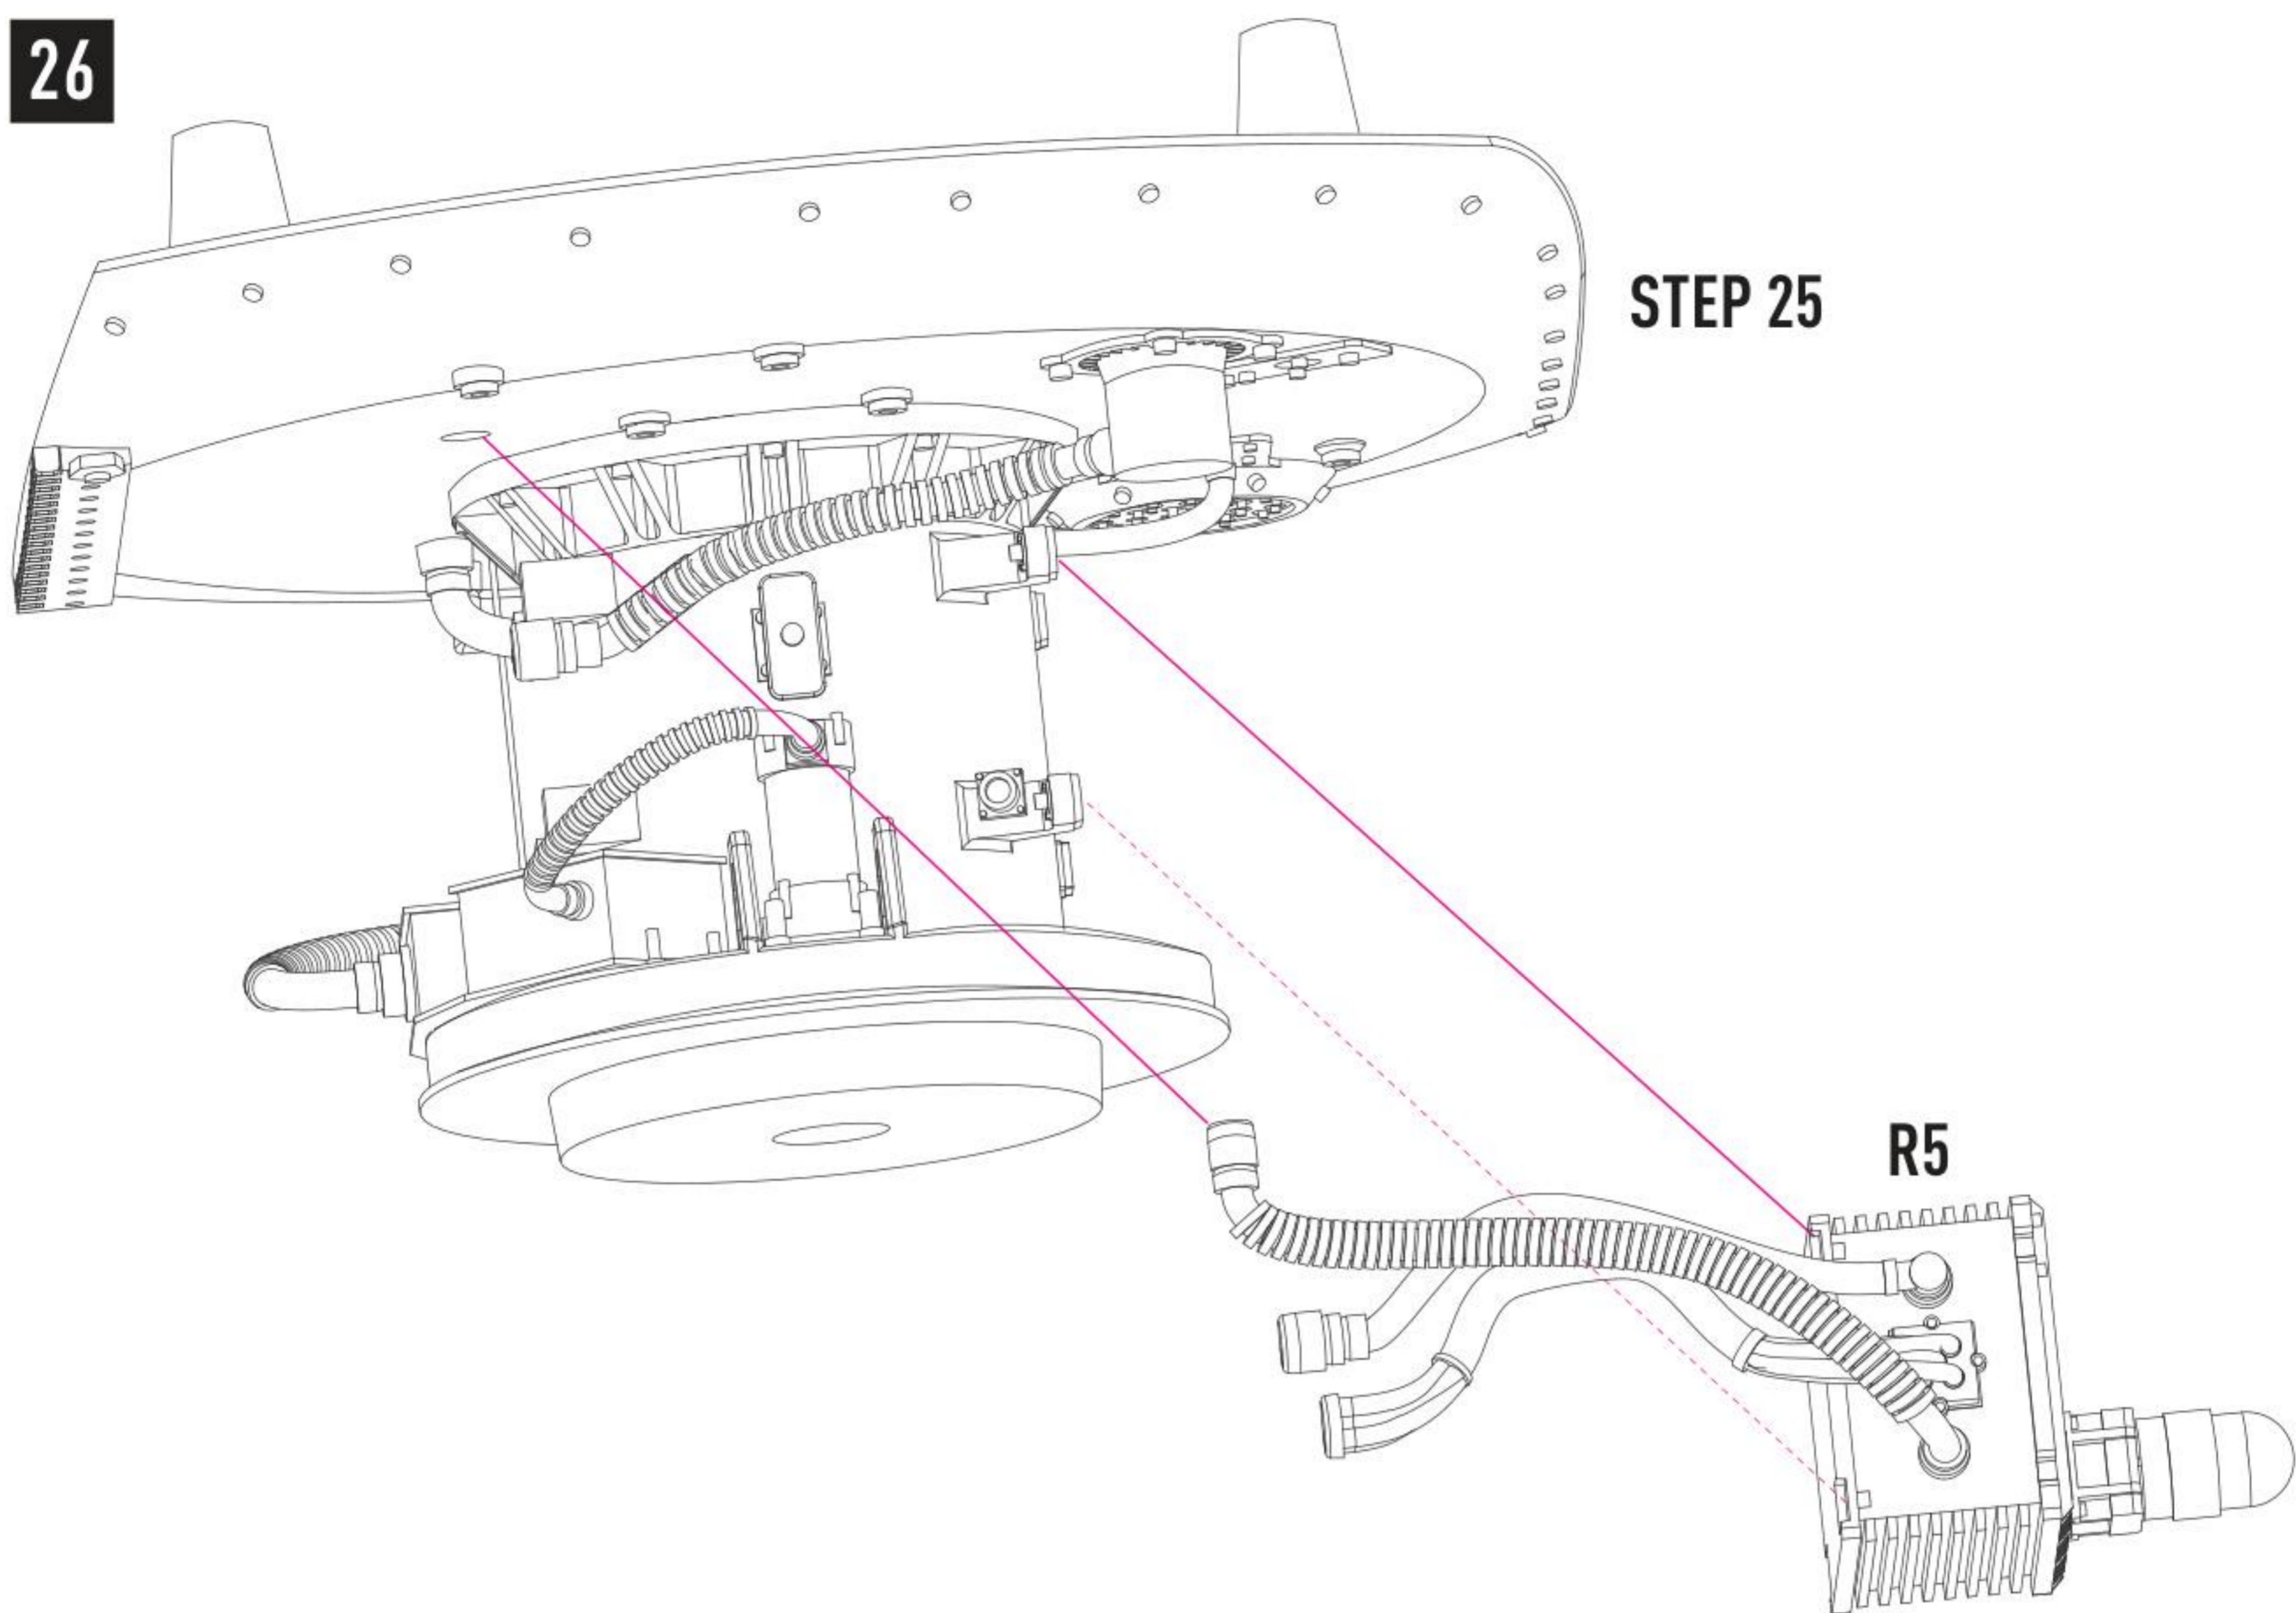

23

STEP 22

R7

USE WIRE
D = 0.15 MM,
L = 6 MM

REPEAT FOR ALL OTHER SIDES

25 REMOVE SUPPORTS AND REPEAT ON THE OTHER SIDE

26

27

30 FOLD RESTRAINT SYSTEMS

31 DO NOT GLUE

32

33

DECAL INSTRUCTION

AN/APG-78 LONGBOW

FRONT VIEW

RIGHT VIEW

RIGHT VIEW

REAR VIEW

TOP VIEW

LEFT VIEW

TOP VIEW

FRONT VIEW

REAR VIEW

ADSS