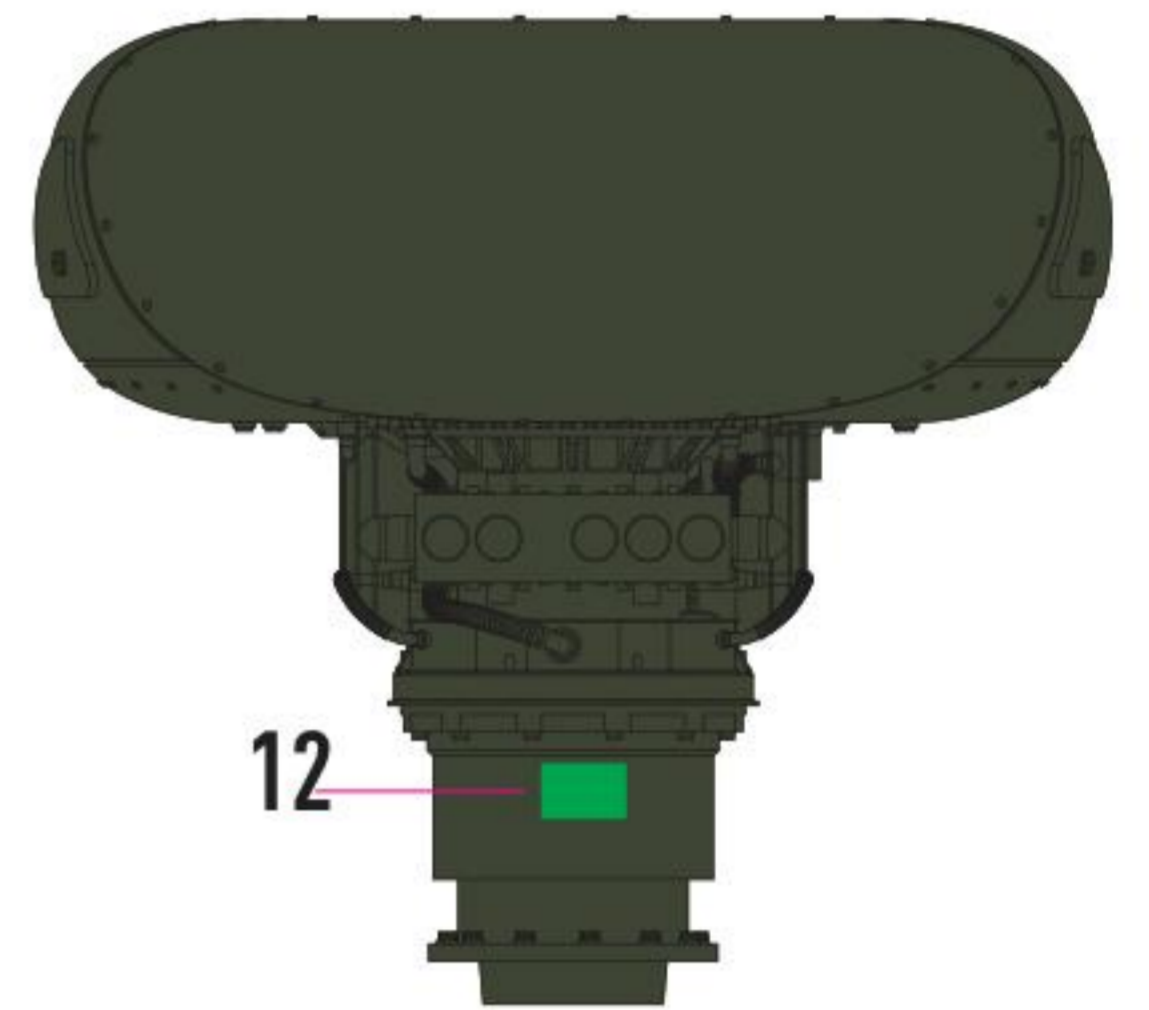

DECAL INSTRUCTION

AN/APG-78 LONGBOW

LEFT VIEW

ADSS

MUMT

FRONT VIEW

R8 x4

REAR VIEW

COLORS	GUNZE / AQUEOUS	GUNZE / MR.COLOR
OLIVE DRAB	H304	C304