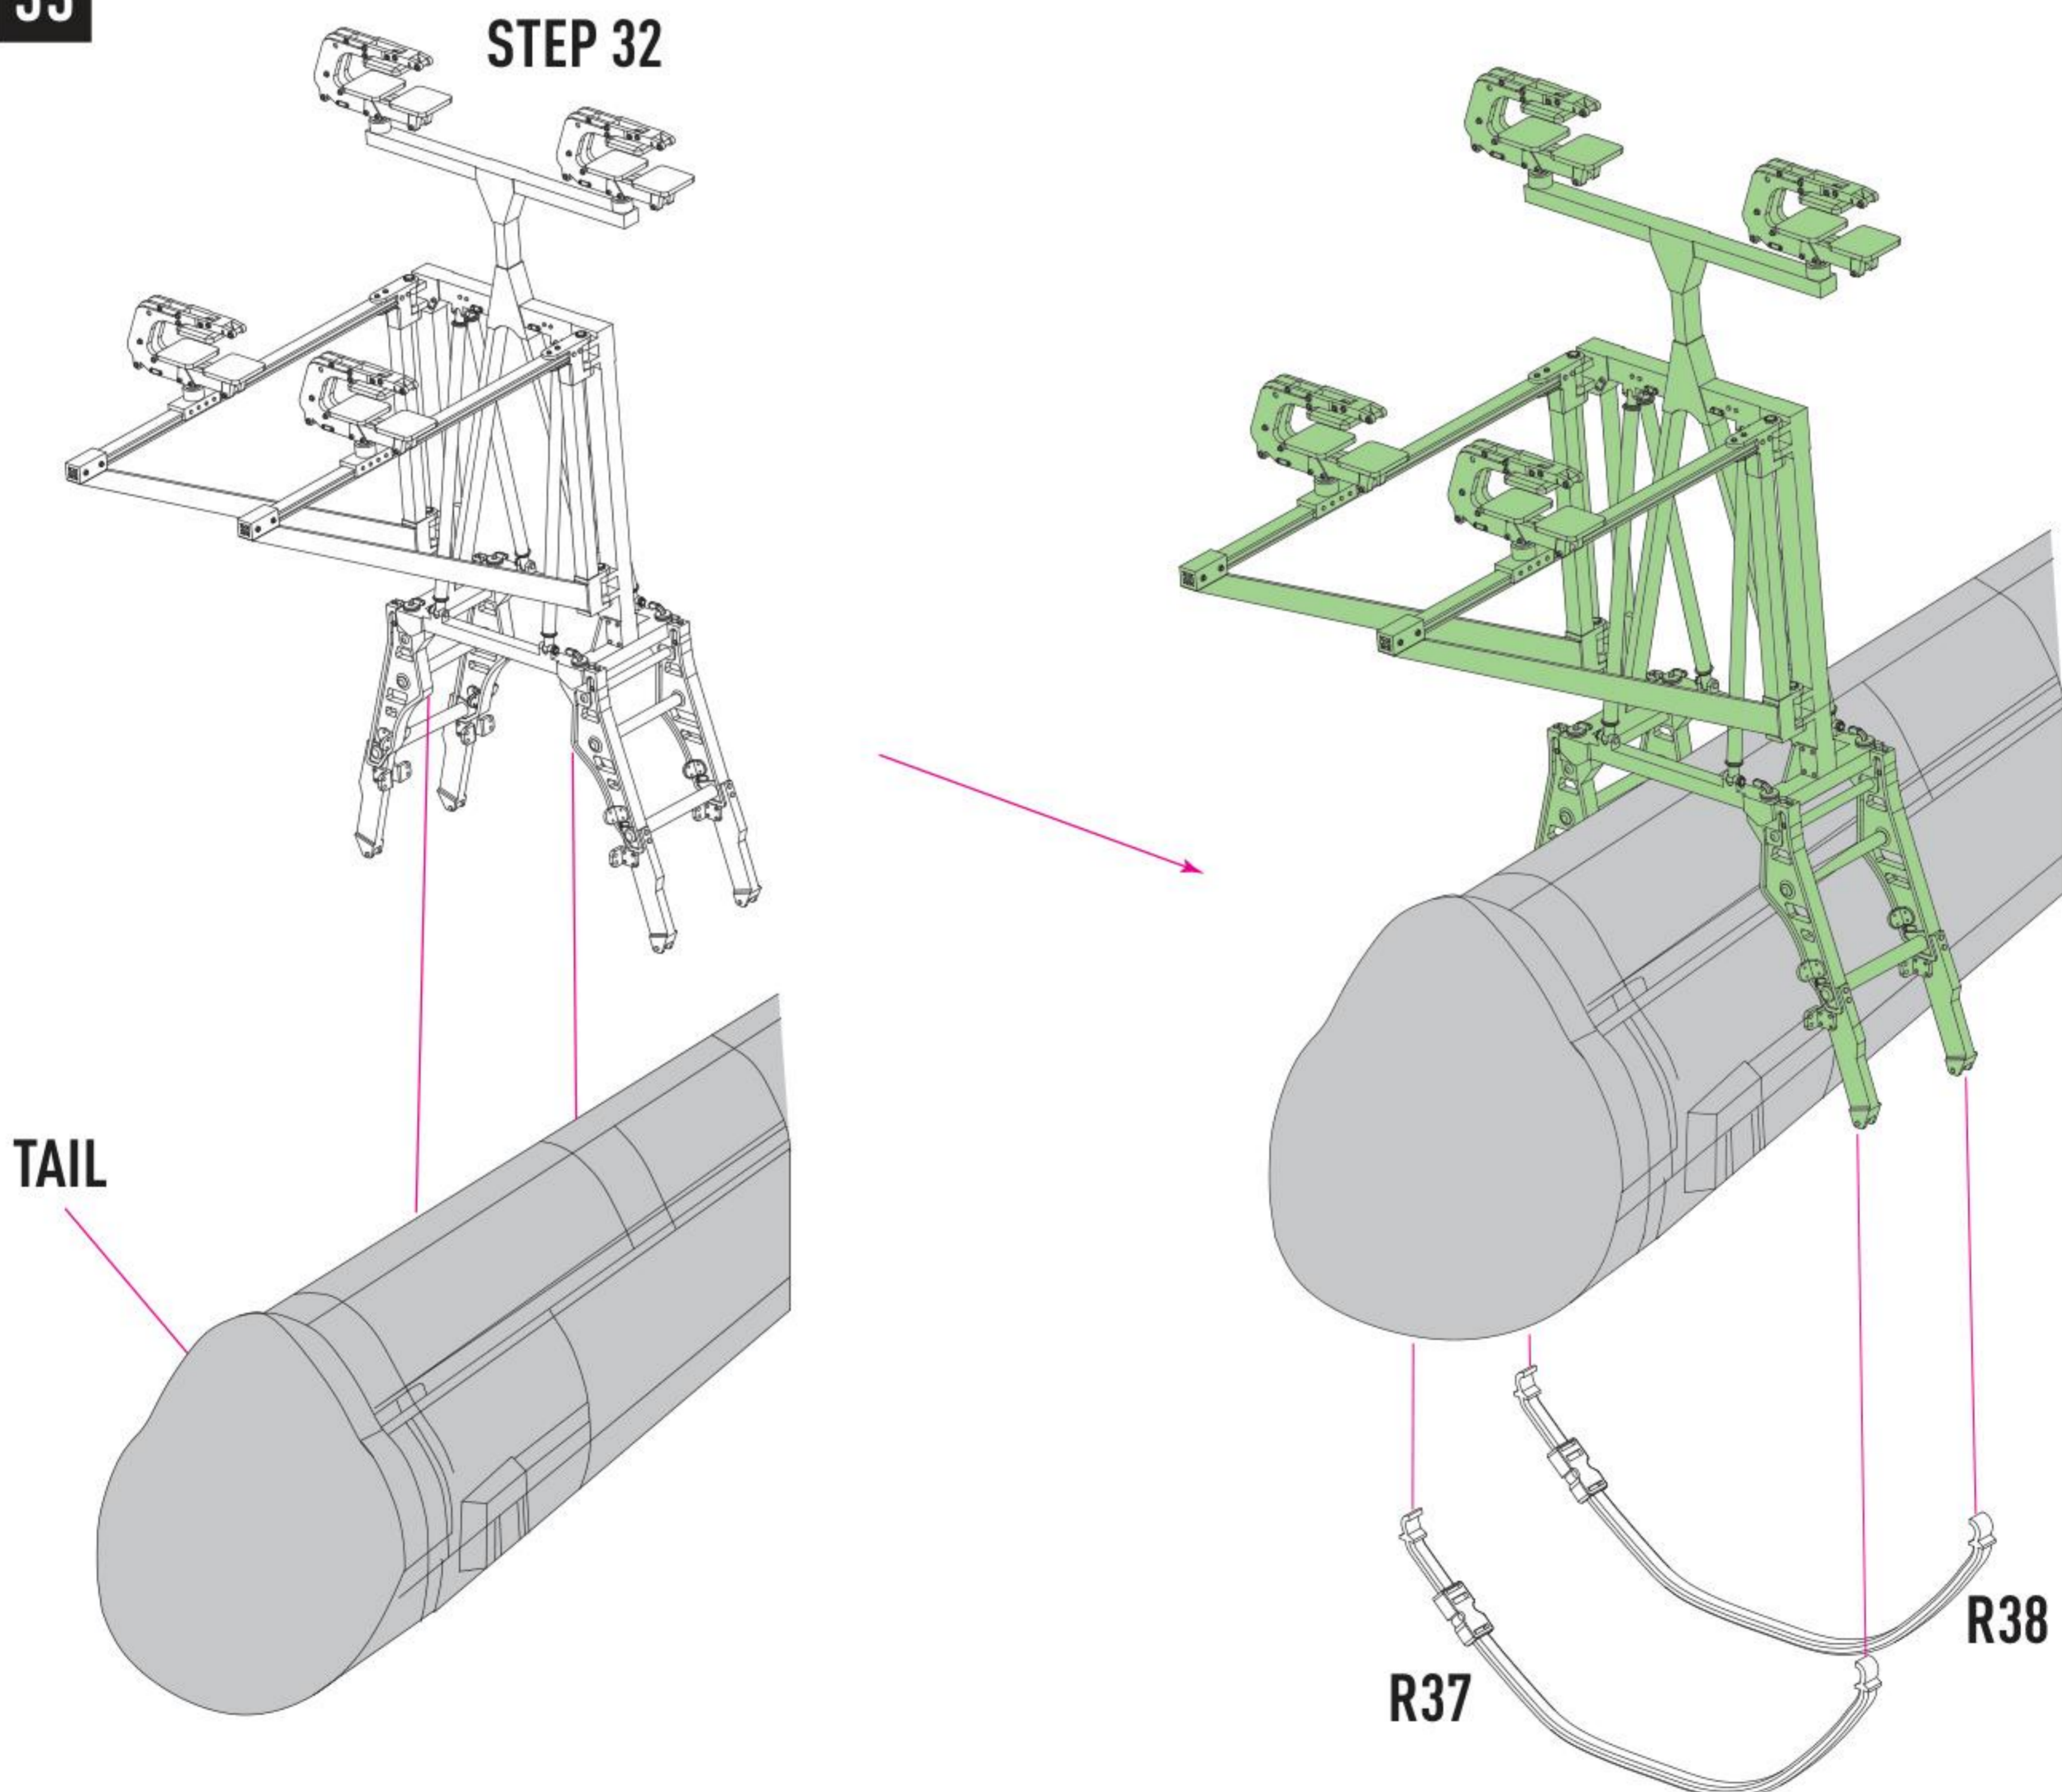

**DETAILS AFTER REMOVAL
FROM SUPPORTS**

3

4

5

6

7

8

9 X4

23

STEP 22

R7

USE WIRE
D = 0.15 MM,
L = 6 MM

REPEAT FOR ALL OTHER SIDES

25 REMOVE SUPPORTS AND REPEAT ON THE OTHER SIDE

26

27

30 FOLD RESTRAINT SYSTEMS

31 DO NOT GLUE

32

33

DECAL INSTRUCTION

AN/APG-78 LONGBOW

FRONT VIEW

RIGHT VIEW

RIGHT VIEW

REAR VIEW

TOP VIEW

LEFT VIEW

TOP VIEW

FRONT VIEW

REAR VIEW

ADSS