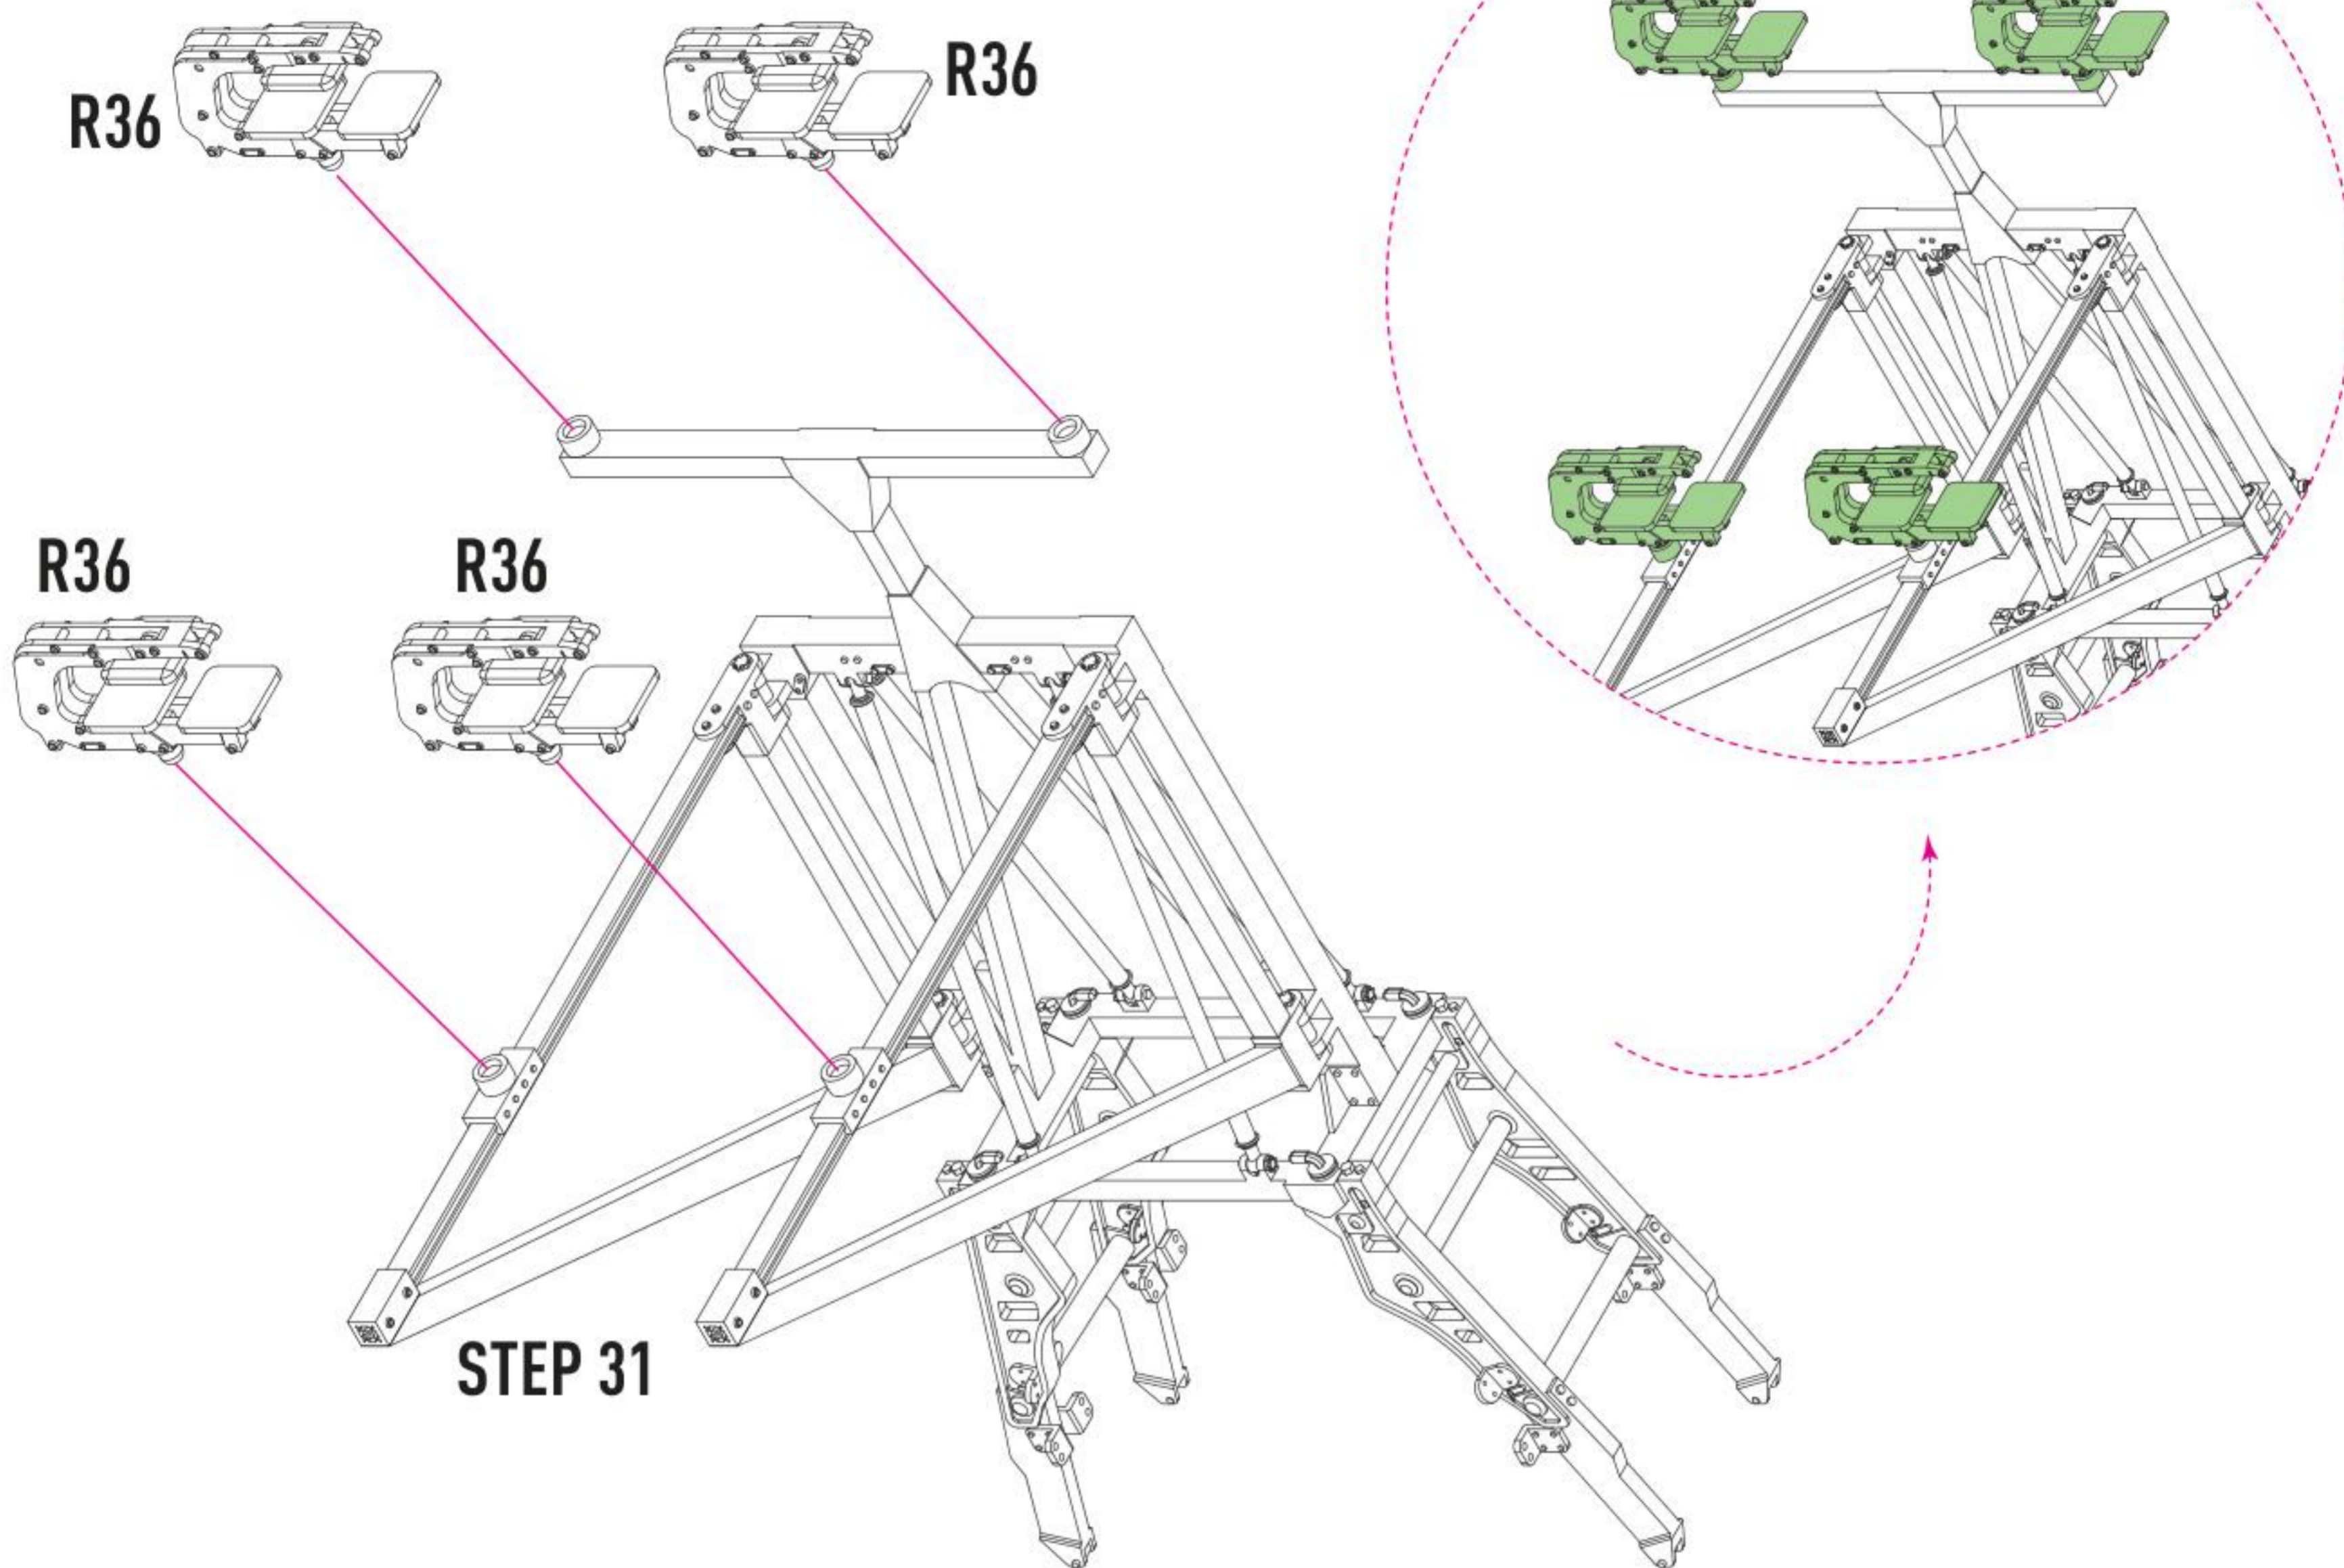

17

18

19

20

21

22

STEP 17

STEP 17

23

STEP 22

R7

USE WIRE
D = 0.15 MM,
L = 6 MM

REPEAT FOR ALL OTHER SIDES

25 REMOVE SUPPORTS AND REPEAT ON THE OTHER SIDE

26

27

30 FOLD RESTRAINT SYSTEMS

31 DO NOT GLUE

32

33

DECAL INSTRUCTION

AN/APG-78 LONGBOW

FRONT VIEW

RIGHT VIEW

RIGHT VIEW

REAR VIEW

TOP VIEW

LEFT VIEW

TOP VIEW

FRONT VIEW

REAR VIEW

ADSS