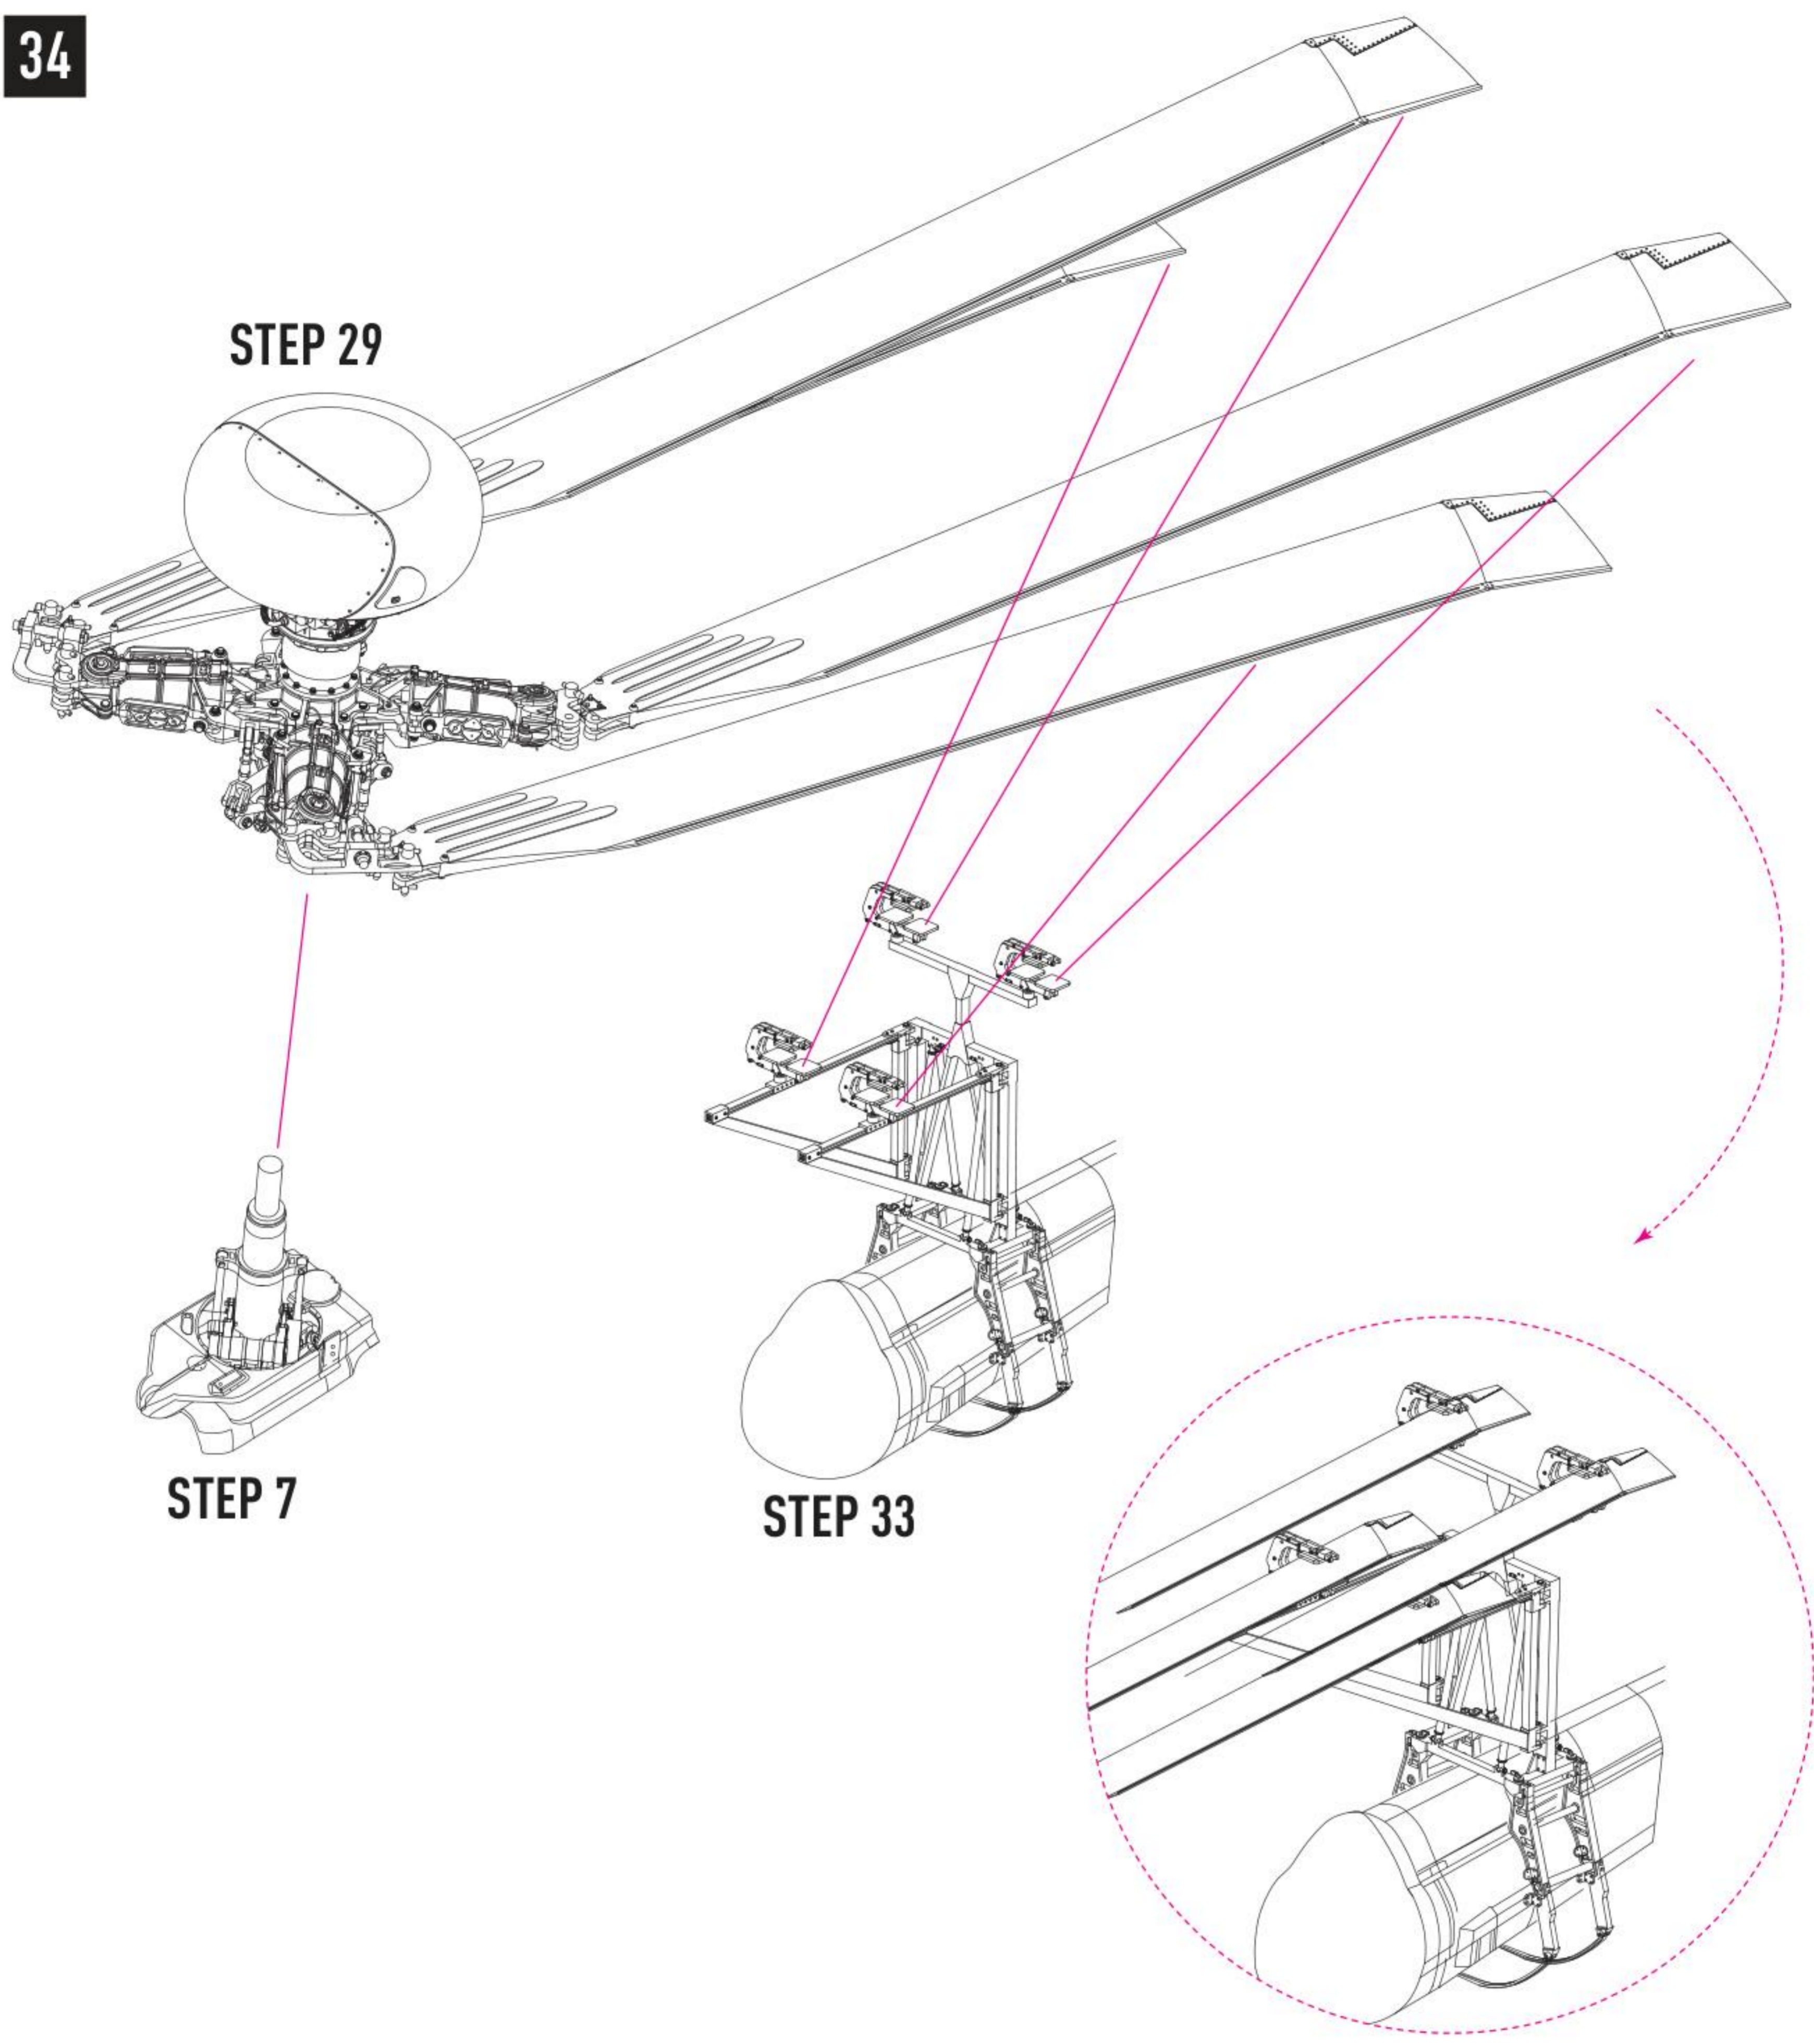

**DETAILS AFTER REMOVAL
FROM SUPPORTS**

3

4

5

6

7

8

9 X4

23

STEP 22

R7

USE WIRE
D = 0.15 MM,
L = 6 MM

REPEAT FOR ALL OTHER SIDES

25 REMOVE SUPPORTS AND REPEAT ON THE OTHER SIDE

26

27

30 FOLD RESTRAINT SYSTEMS

31 DO NOT GLUE

32

33

DECAL INSTRUCTION

AN/APG-78 LONGBOW

FRONT VIEW

RIGHT VIEW

RIGHT VIEW

REAR VIEW

TOP VIEW

LEFT VIEW

TOP VIEW

FRONT VIEW

REAR VIEW

ADSS