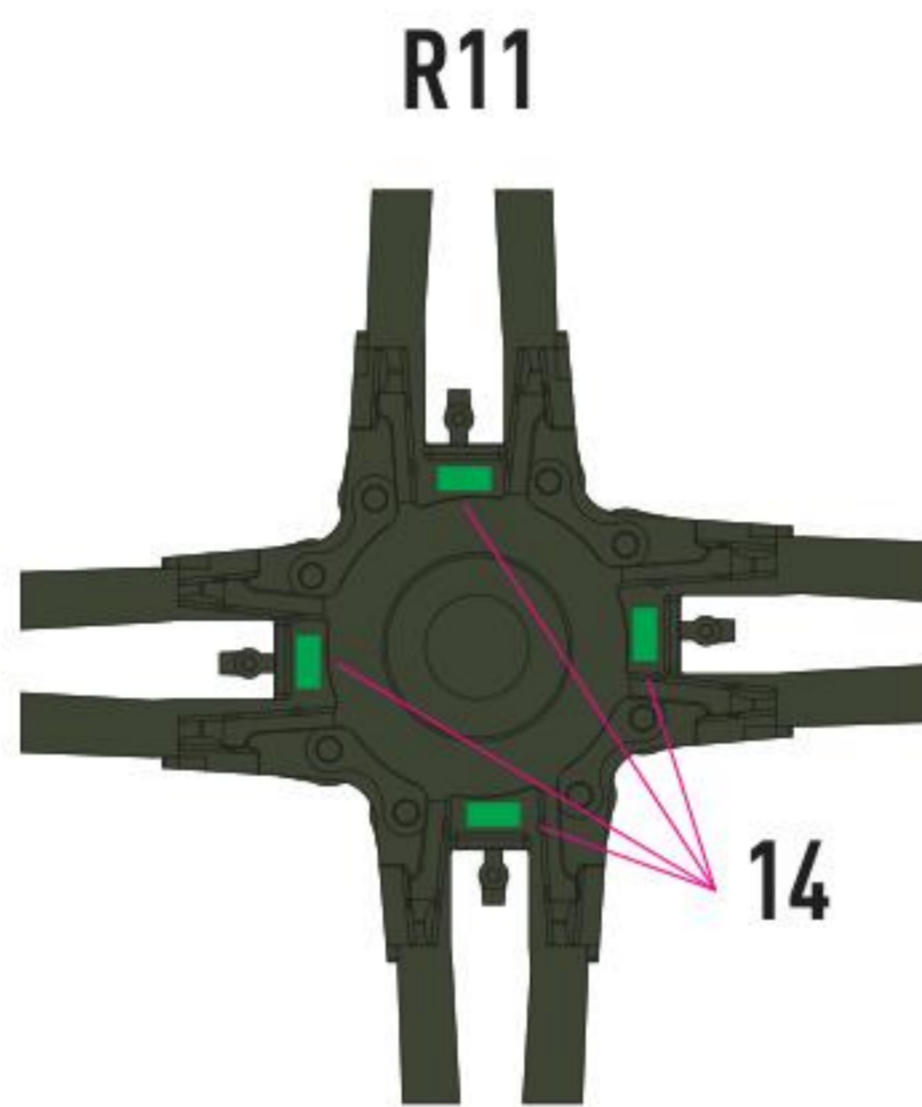

23

STEP 22

R7

USE WIRE
D = 0.15 MM,
L = 6 MM

REPEAT FOR ALL OTHER SIDES

25 REMOVE SUPPORTS AND REPEAT ON THE OTHER SIDE

26

27

30 FOLD RESTRAINT SYSTEMS

31 DO NOT GLUE

32

33

DECAL INSTRUCTION

AN/APG-78 LONGBOW

FRONT VIEW

RIGHT VIEW

RIGHT VIEW

REAR VIEW

TOP VIEW

LEFT VIEW

TOP VIEW

FRONT VIEW

REAR VIEW

ADSS