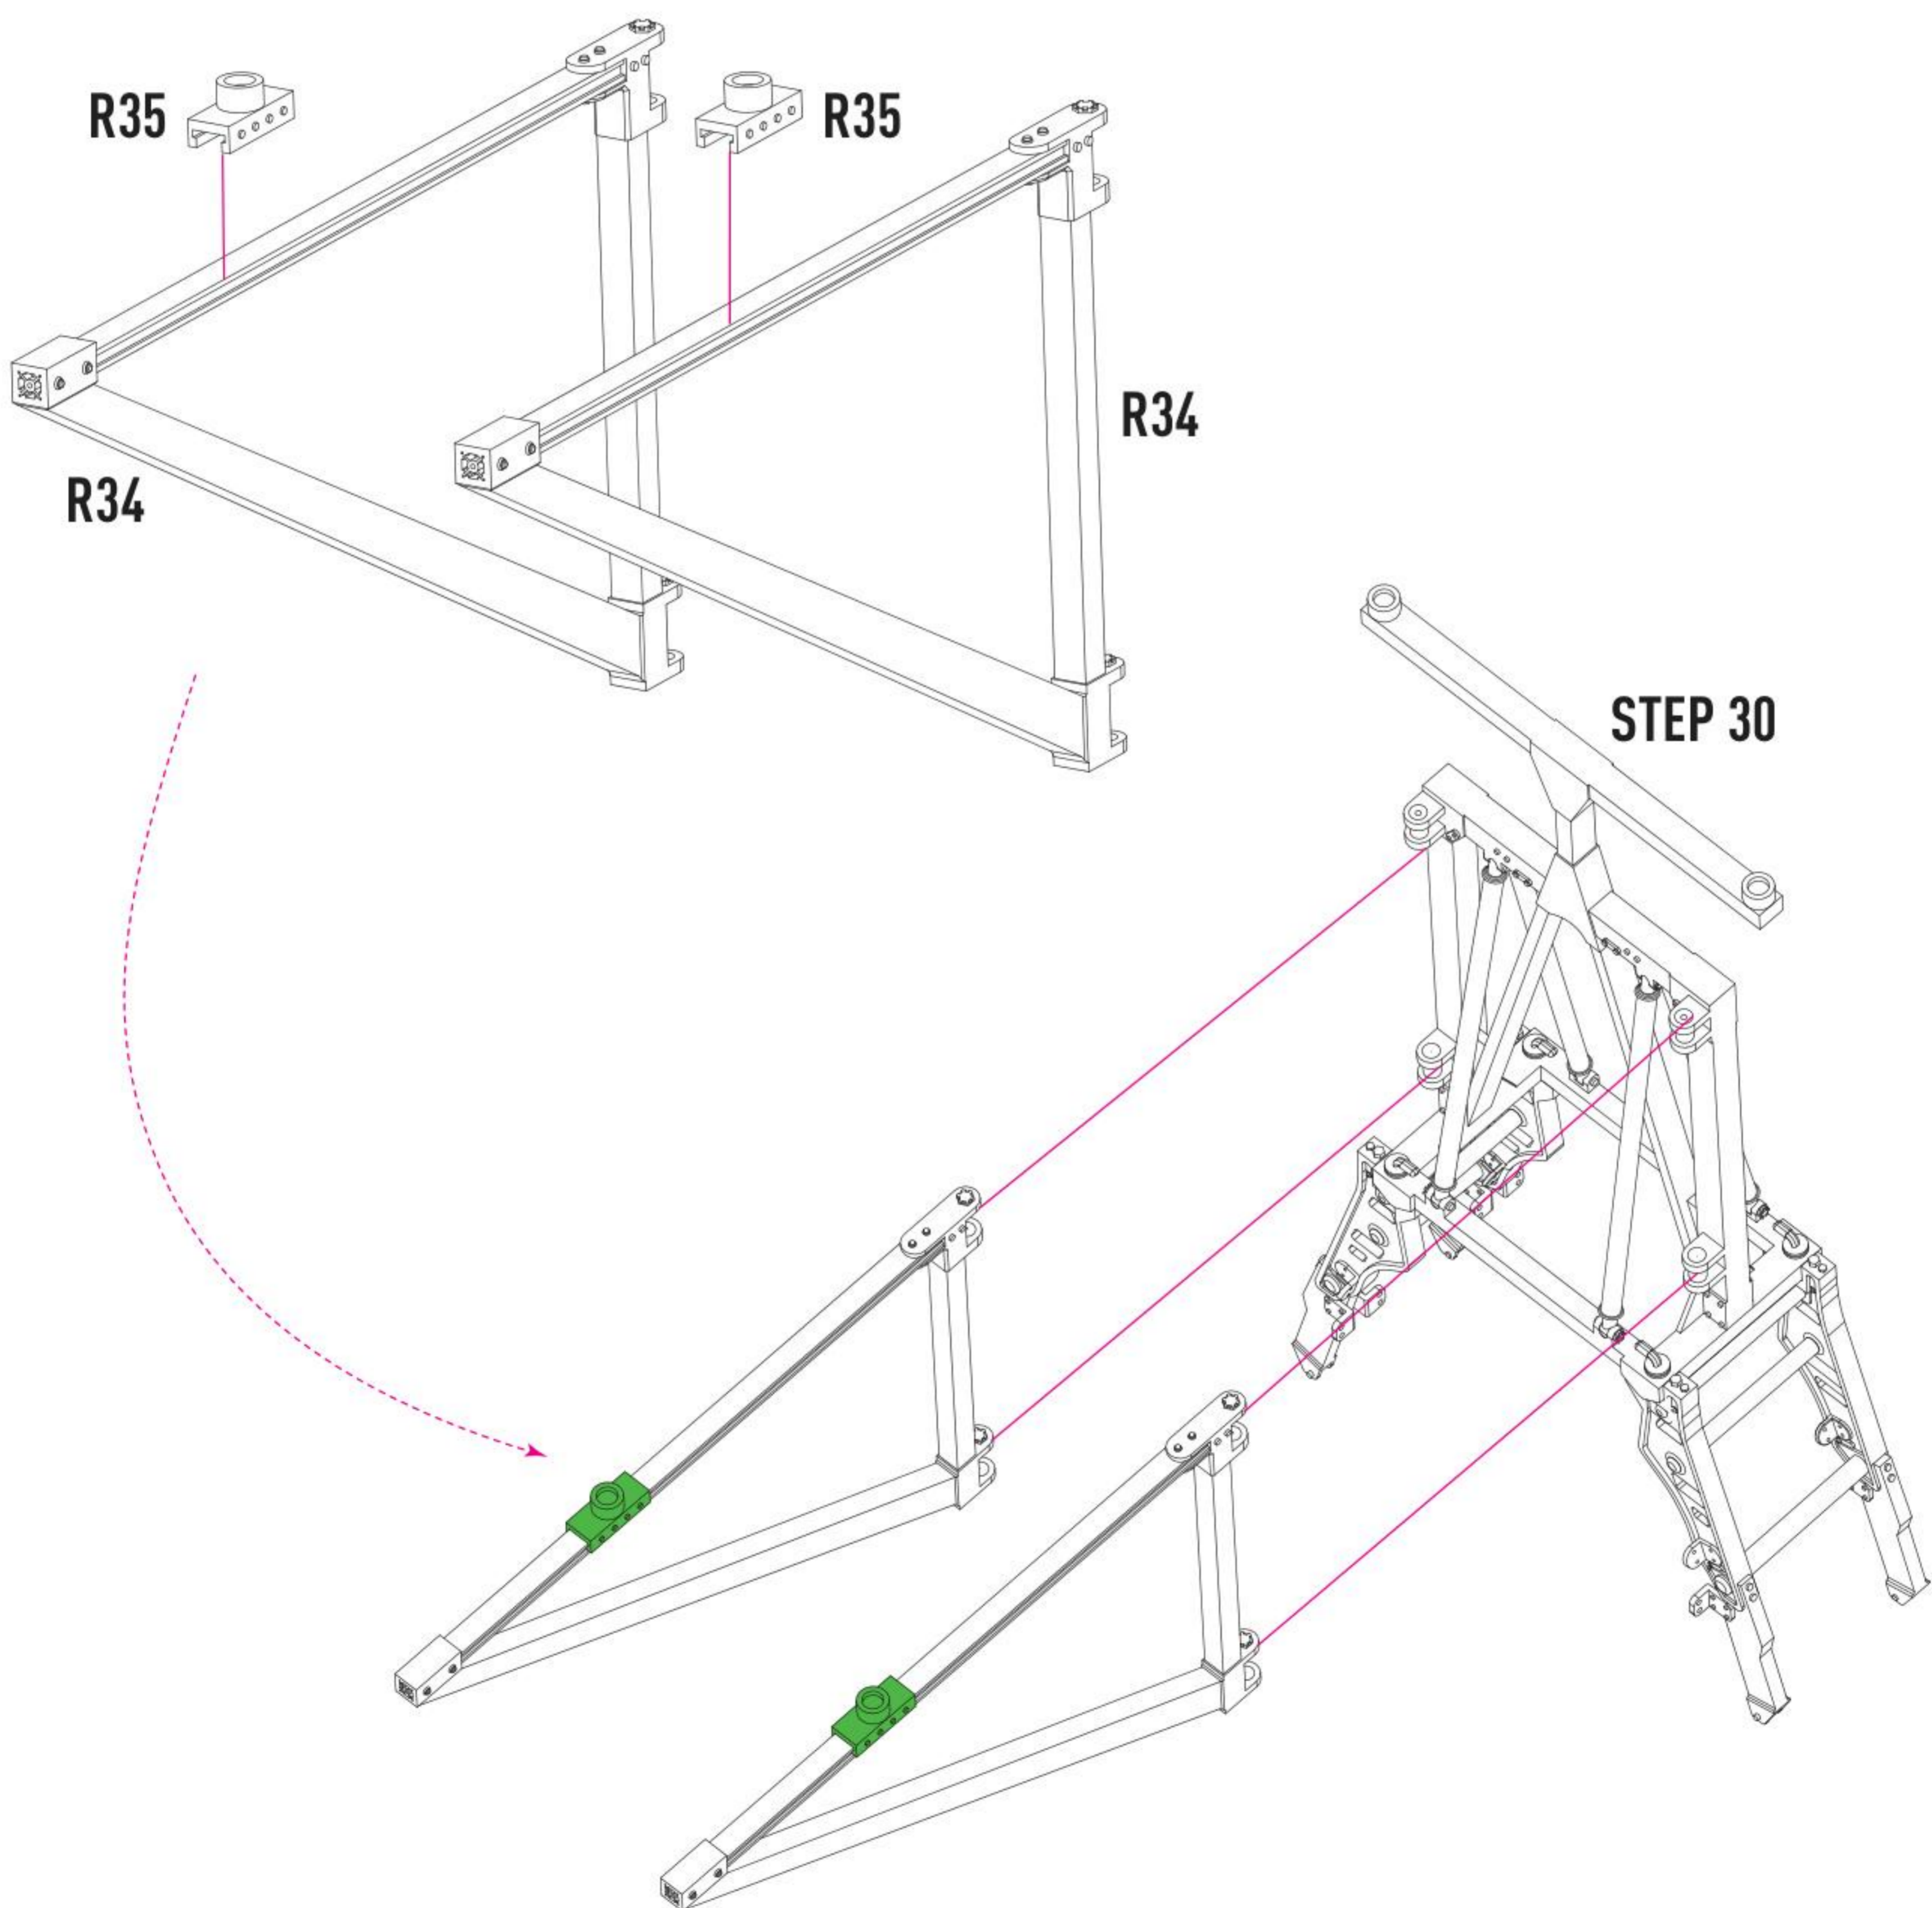

17

18

19

20

21

22

STEP 17

STEP 17

23

STEP 22

R7

USE WIRE
D = 0.15 MM,
L = 6 MM

REPEAT FOR ALL OTHER SIDES

25 REMOVE SUPPORTS AND REPEAT ON THE OTHER SIDE

26

27

30 FOLD RESTRAINT SYSTEMS

31 DO NOT GLUE

32

33

DECAL INSTRUCTION

AN/APG-78 LONGBOW

FRONT VIEW

RIGHT VIEW

RIGHT VIEW

REAR VIEW

TOP VIEW

LEFT VIEW

TOP VIEW

FRONT VIEW

REAR VIEW

ADSS