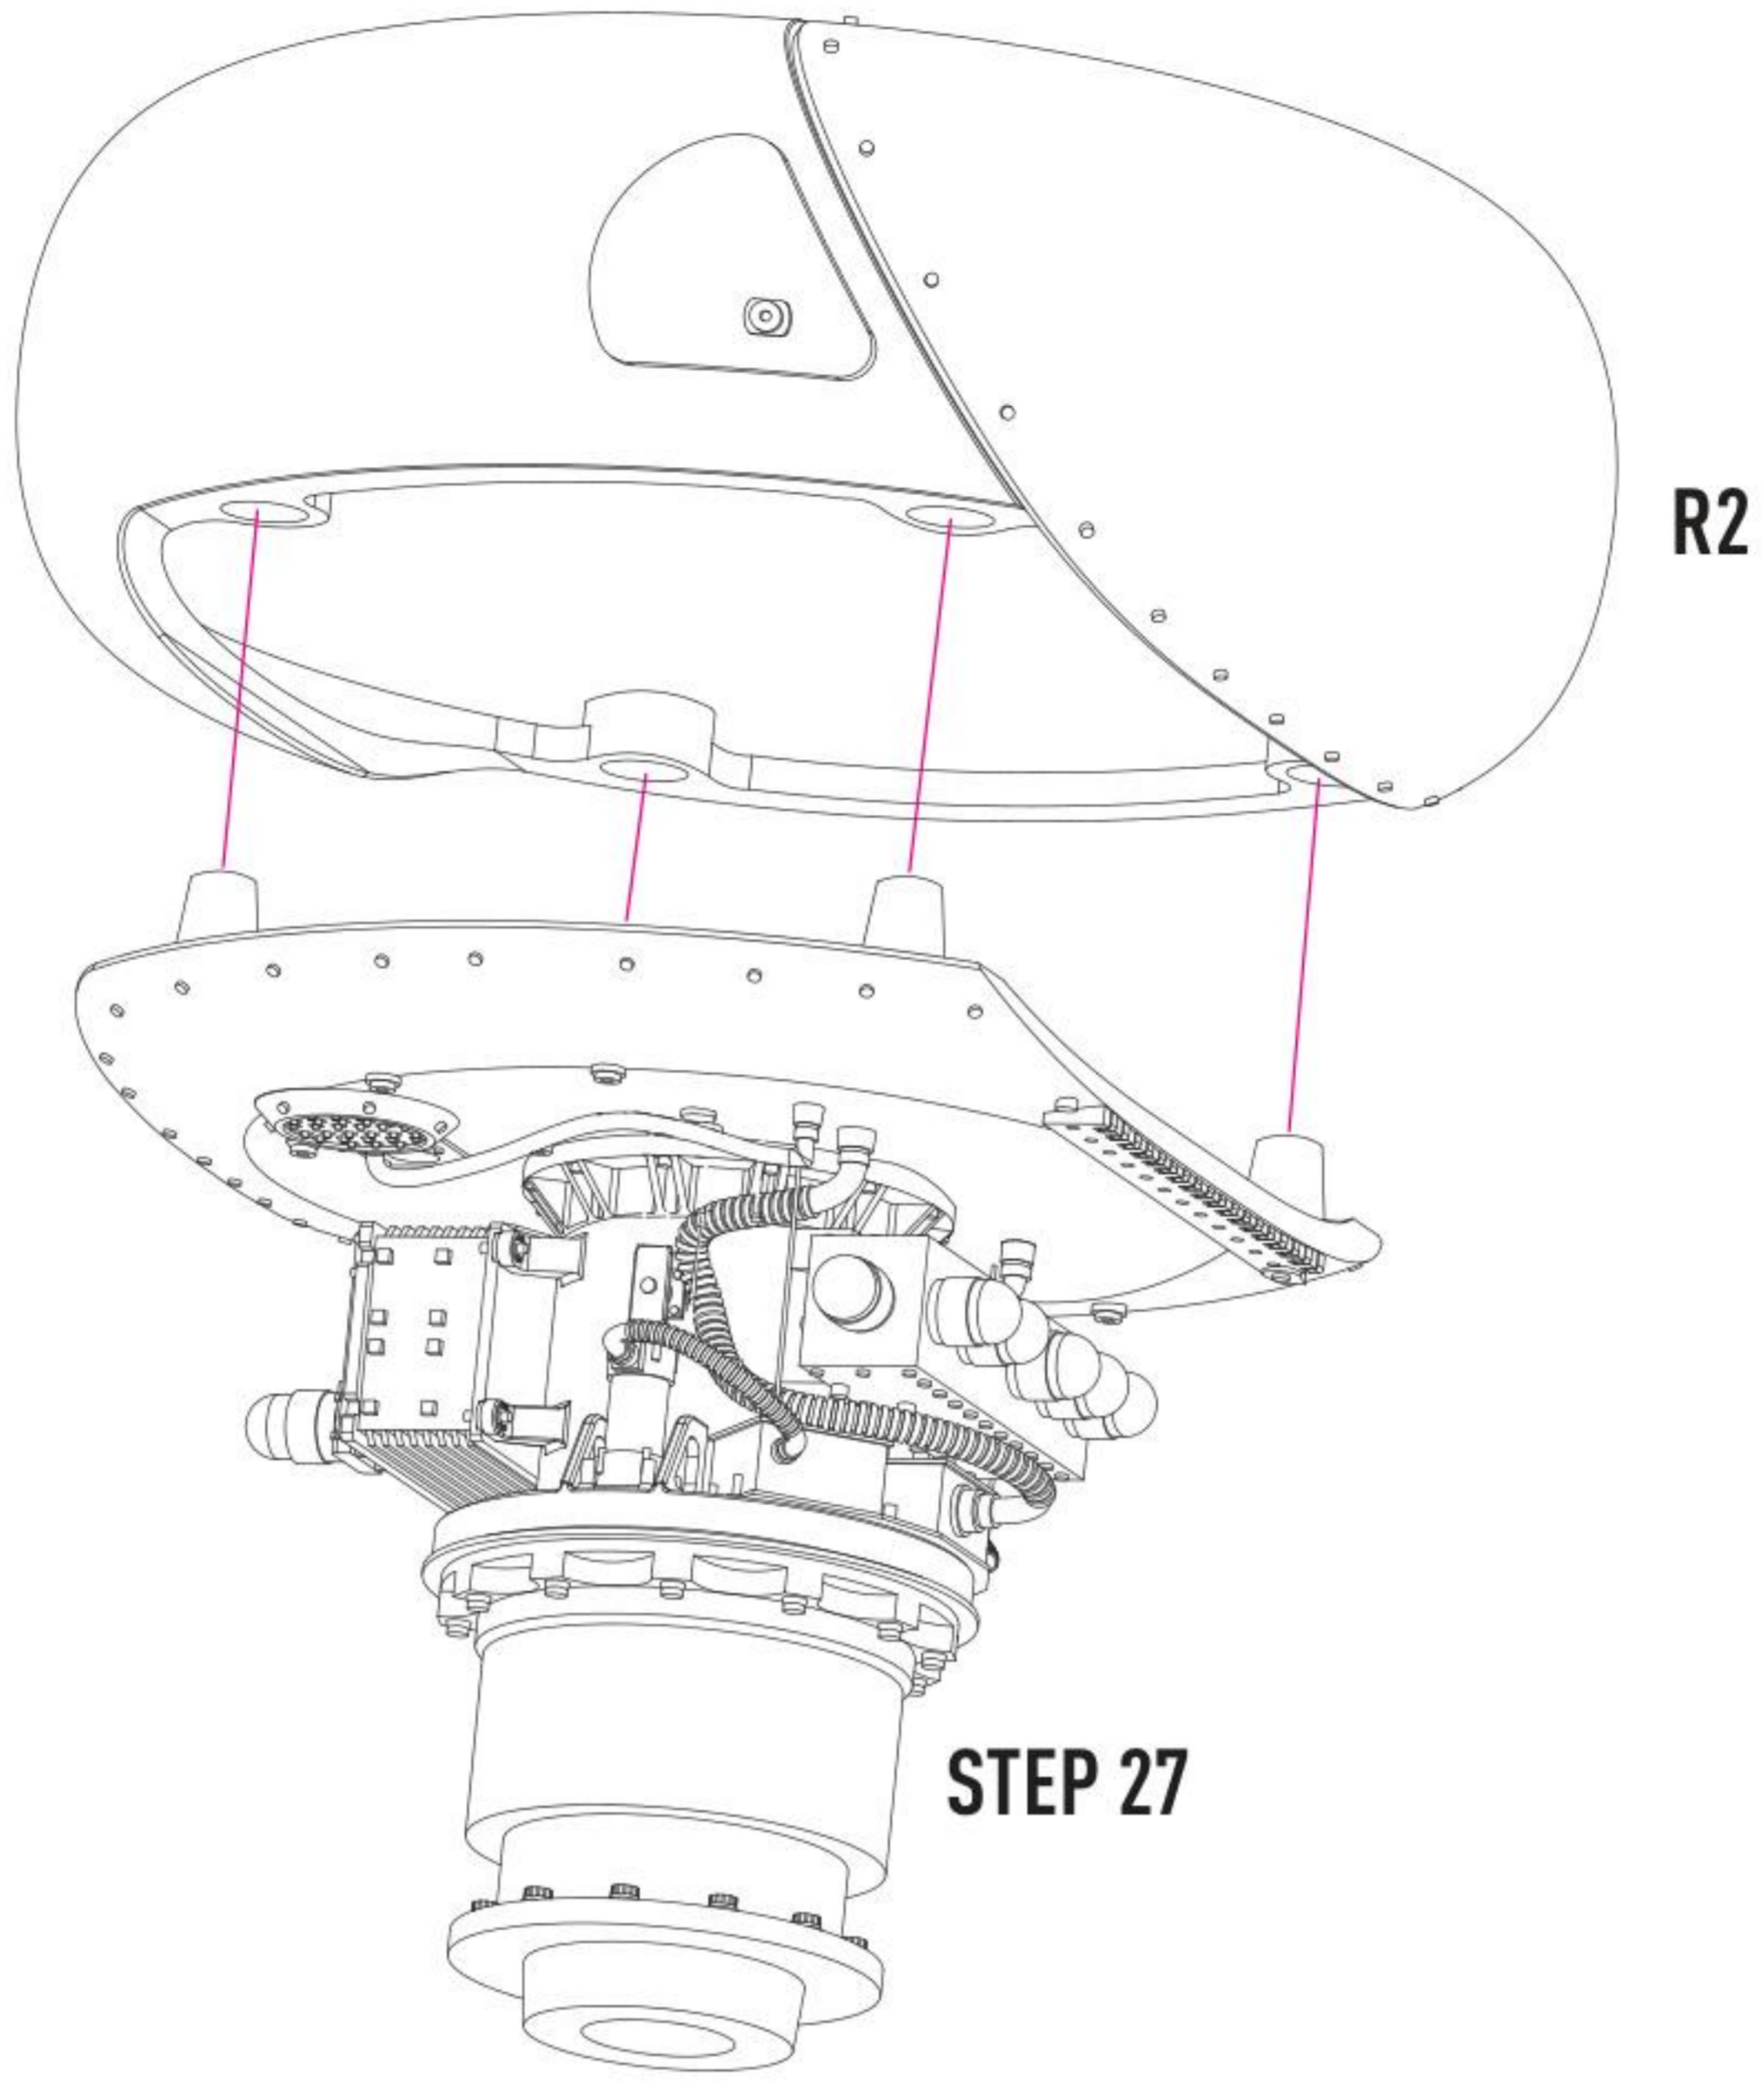

17

18

19

20

21

22

STEP 17

STEP 17

23

STEP 22

R7

USE WIRE
D = 0.15 MM,
L = 6 MM

REPEAT FOR ALL OTHER SIDES

25 REMOVE SUPPORTS AND REPEAT ON THE OTHER SIDE

26

27

RIGHT VIEW

REAR VIEW

TOP VIEW

LEFT VIEW

TOP VIEW

FRONT VIEW

REAR VIEW

ADSS