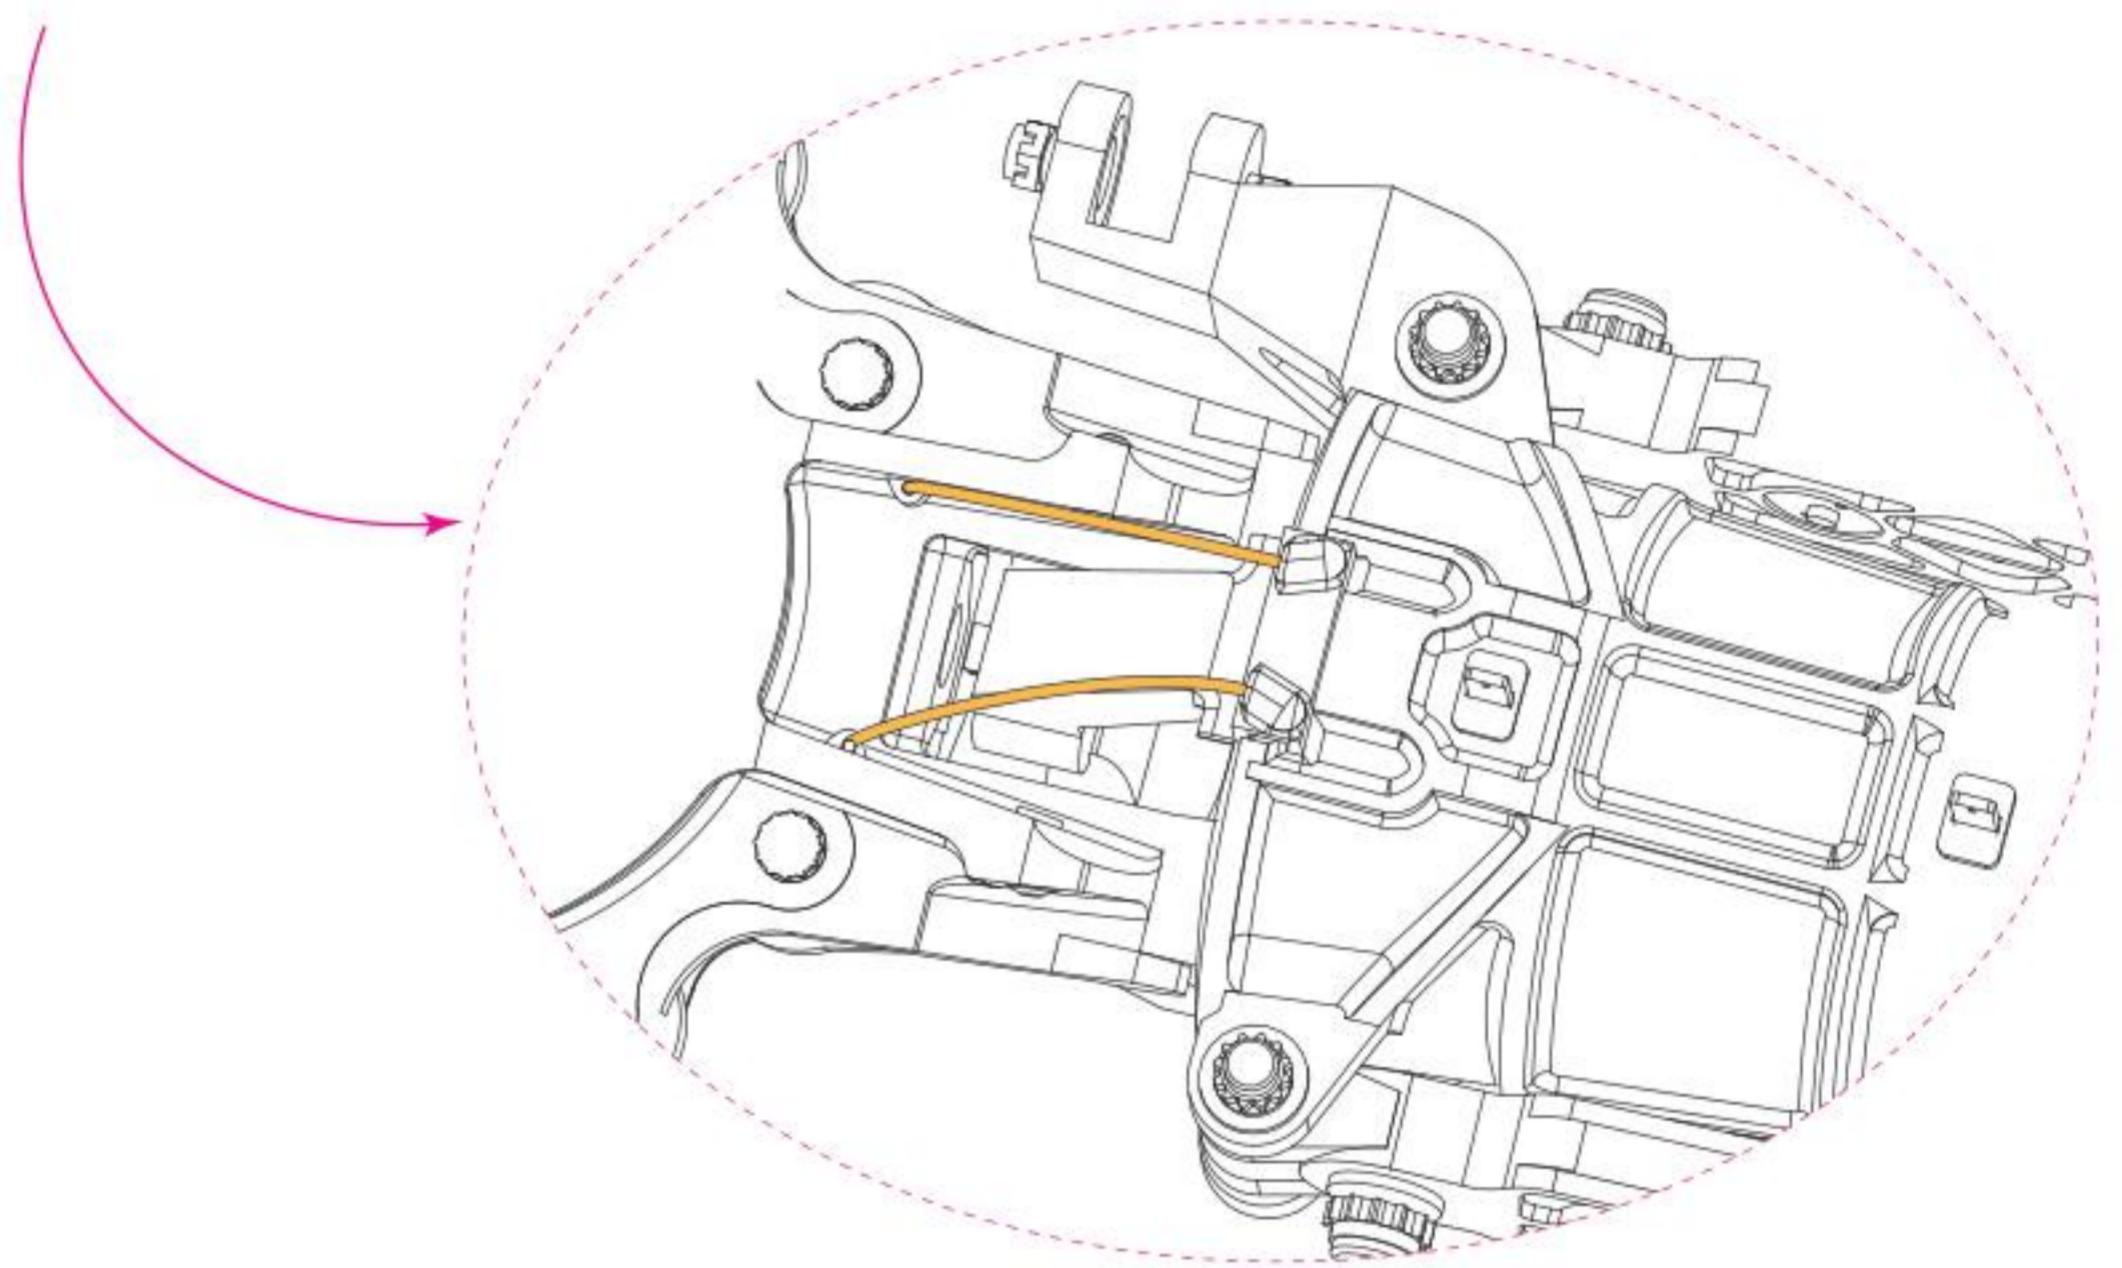

17

18

19

20

21

22

STEP 17

STEP 17

23

STEP 22

R7

USE WIRE
D = 0.15 MM,
L = 6 MM

REPEAT FOR ALL OTHER SIDES

25 REMOVE SUPPORTS AND REPEAT ON THE OTHER SIDE

26

27

RIGHT VIEW

REAR VIEW

TOP VIEW

LEFT VIEW

TOP VIEW

FRONT VIEW

REAR VIEW

ADSS