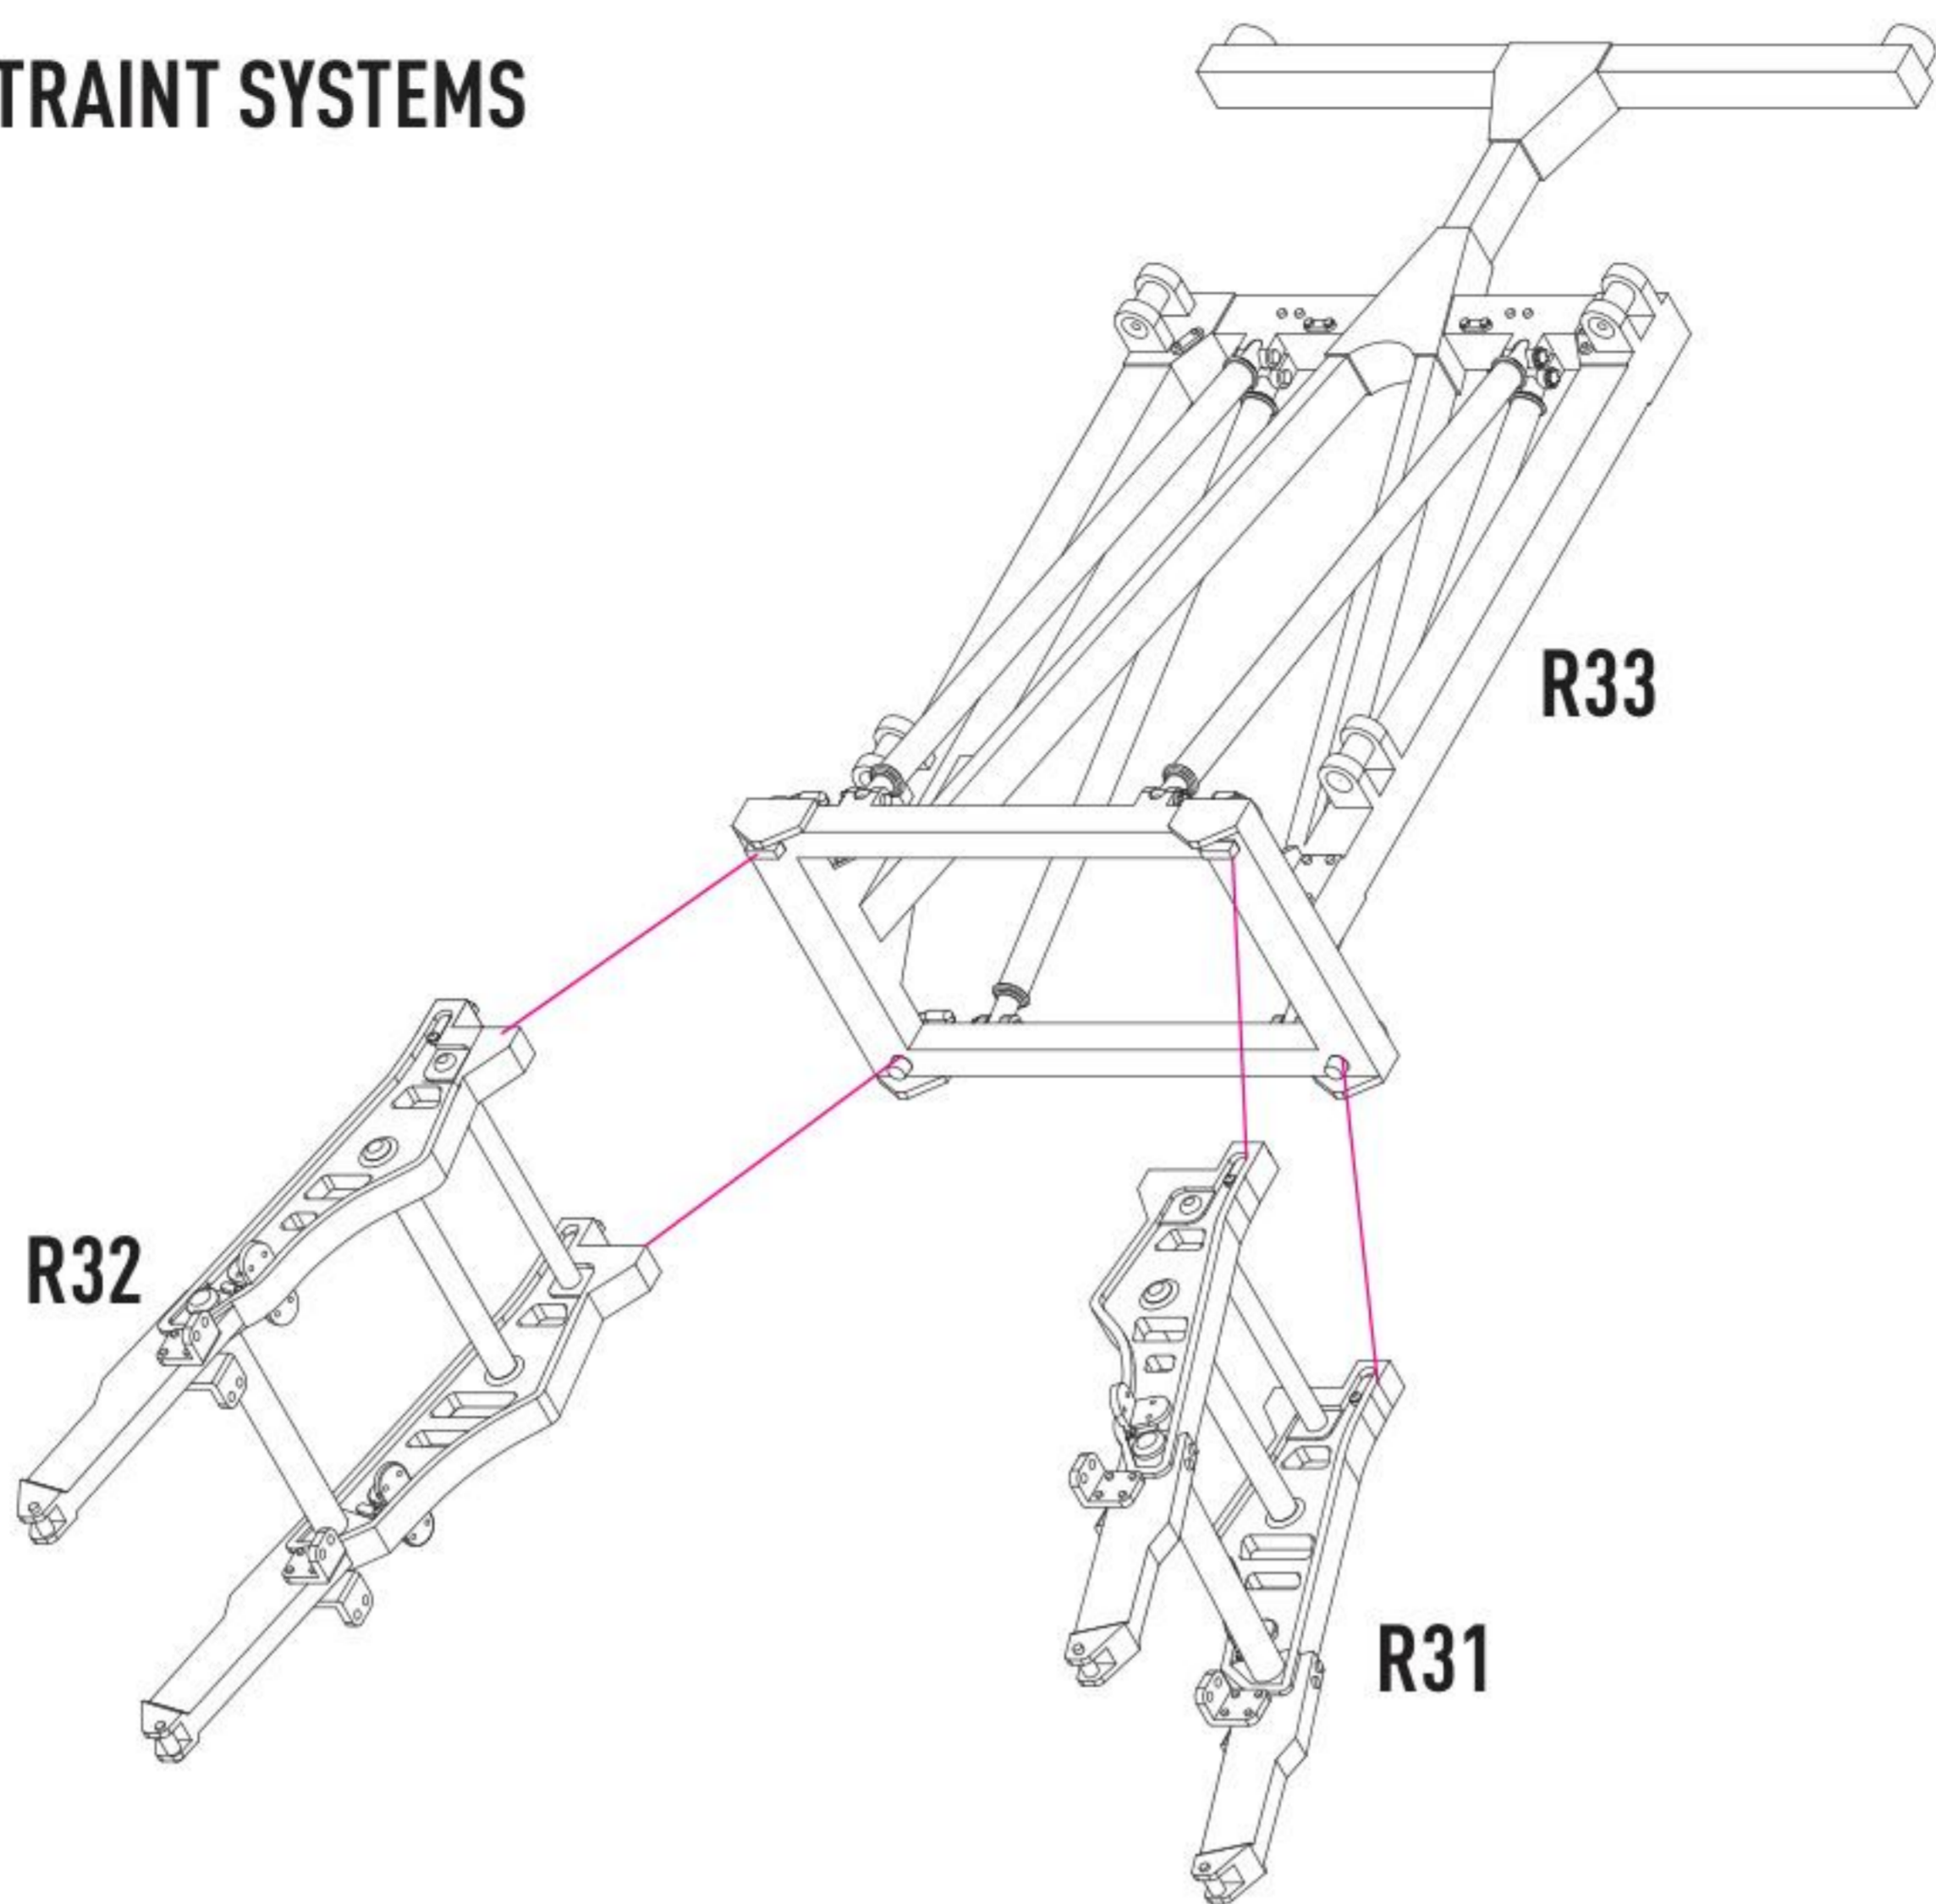

30 FOLD RESTRAINT SYSTEMS