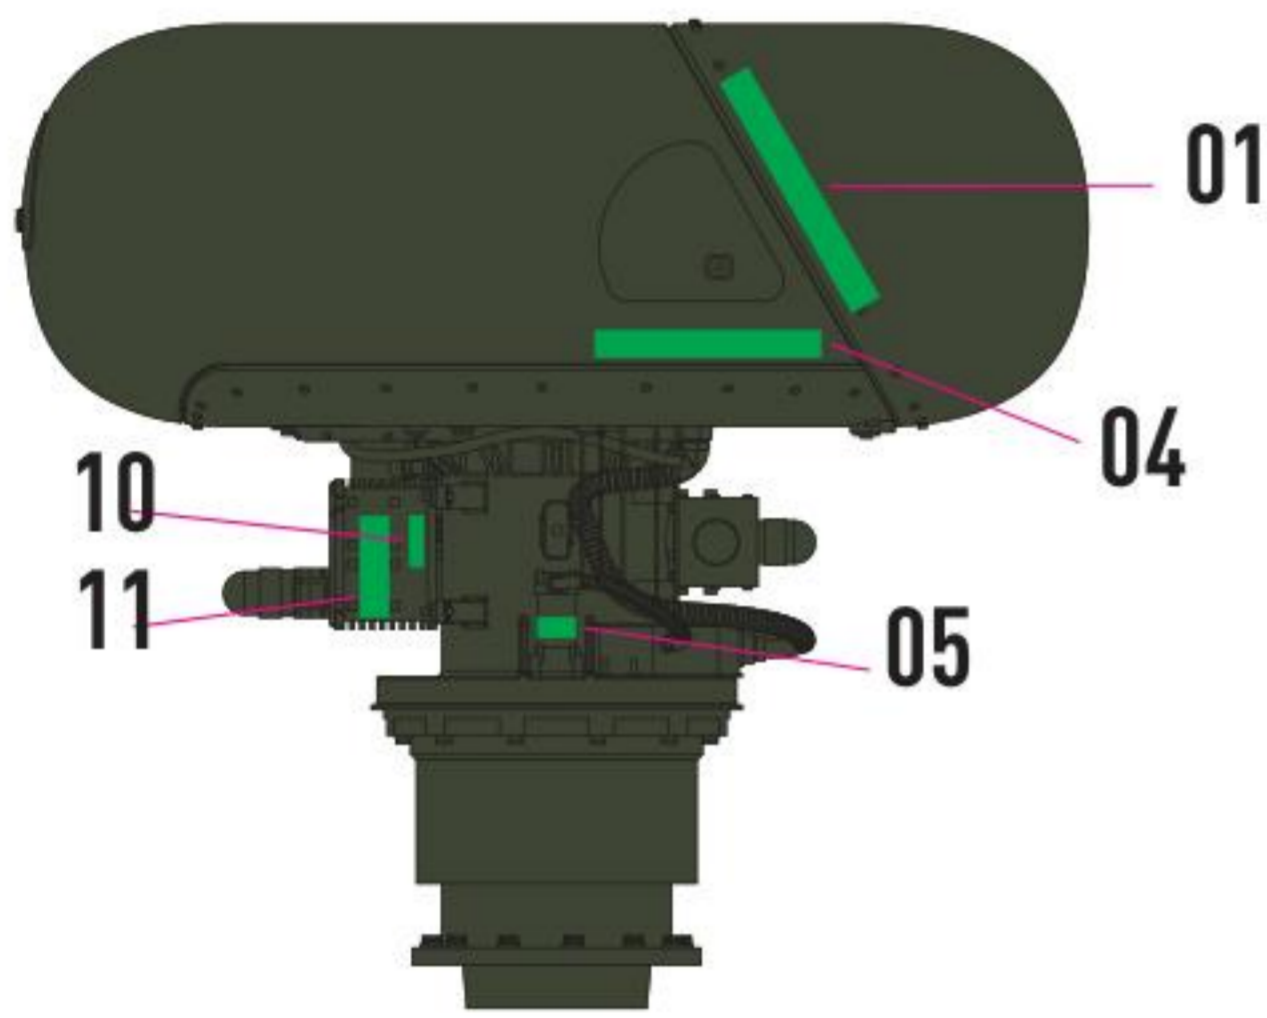

30 FOLD RESTRAINT SYSTEMS

31 DO NOT GLUE

32

33

DECAL INSTRUCTION

AN/APG-78 LONGBOW

FRONT VIEW

RIGHT VIEW

RIGHT VIEW

REAR VIEW

TOP VIEW

LEFT VIEW

TOP VIEW

FRONT VIEW

REAR VIEW

ADSS