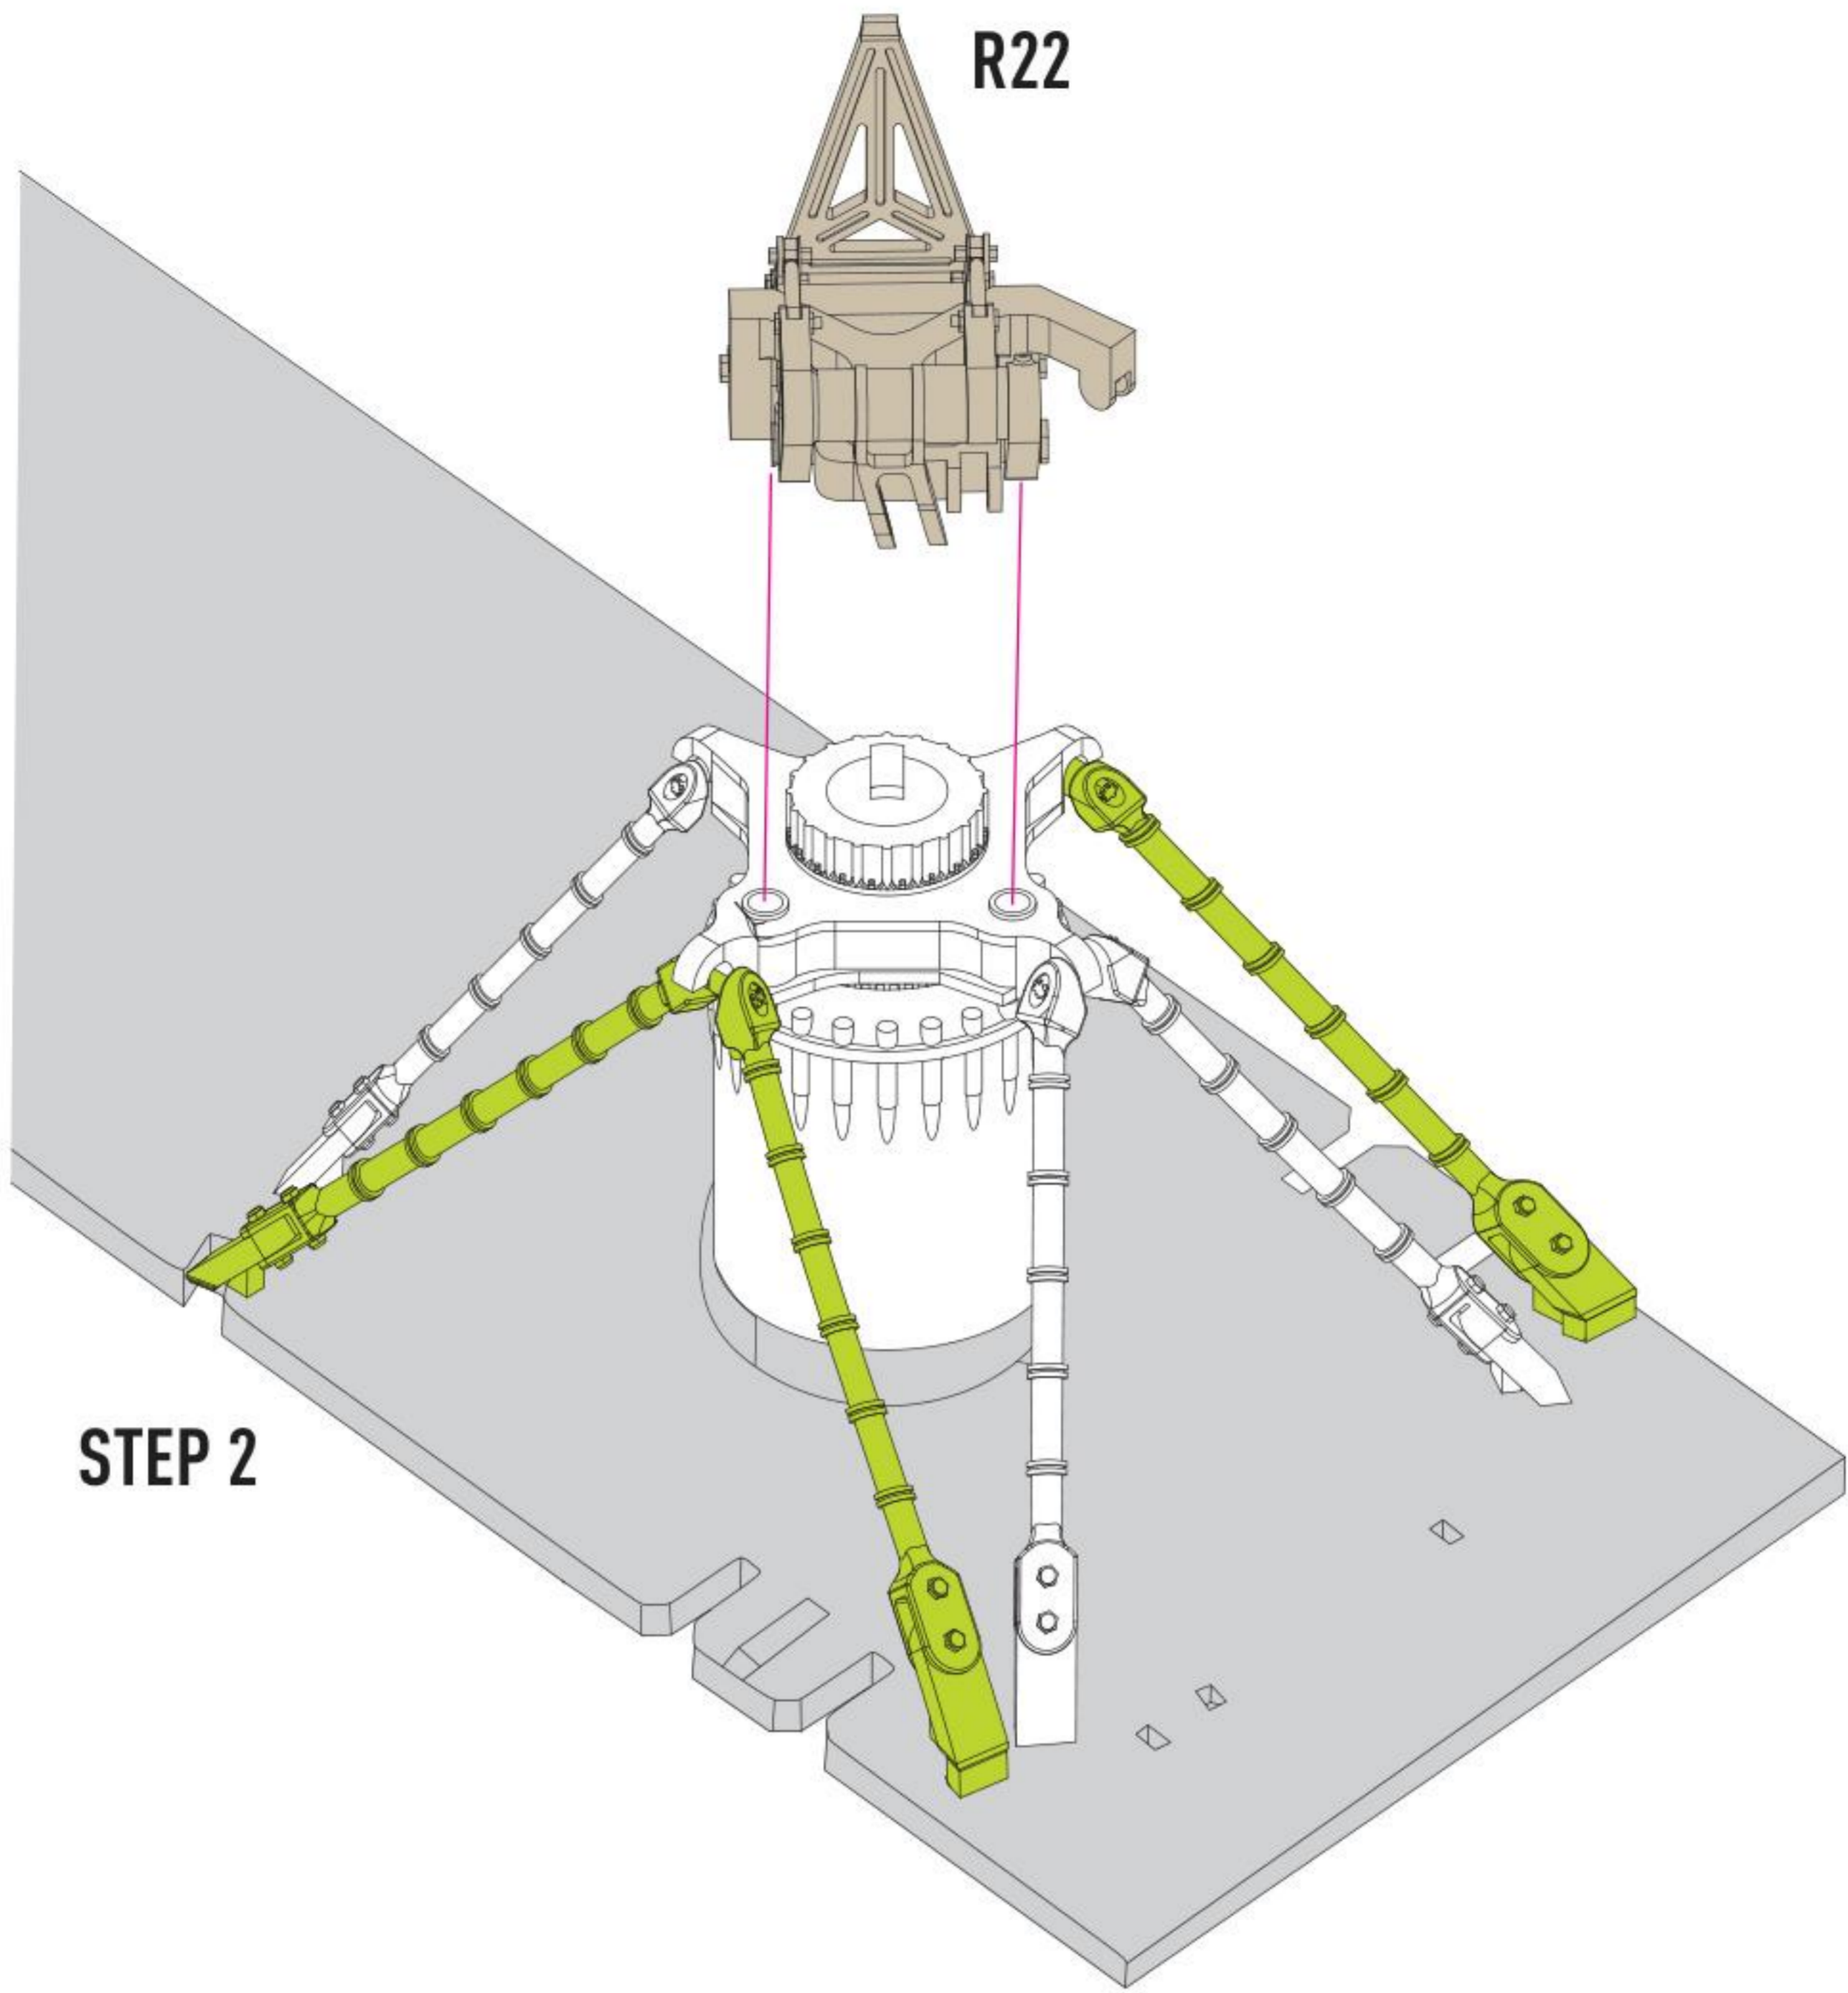

**DETAILS AFTER REMOVAL
FROM SUPPORTS**

3

4

5

6

7

8

9 X4

10 X4

11 X4

STEP 10

12

13

14

15

16

17

18

19

20

21

22

STEP 17

STEP 17

23

STEP 22

R7

USE WIRE
D = 0.15 MM,
L = 6 MM

REPEAT FOR ALL OTHER SIDES

25 REMOVE SUPPORTS AND REPEAT ON THE OTHER SIDE

26

27