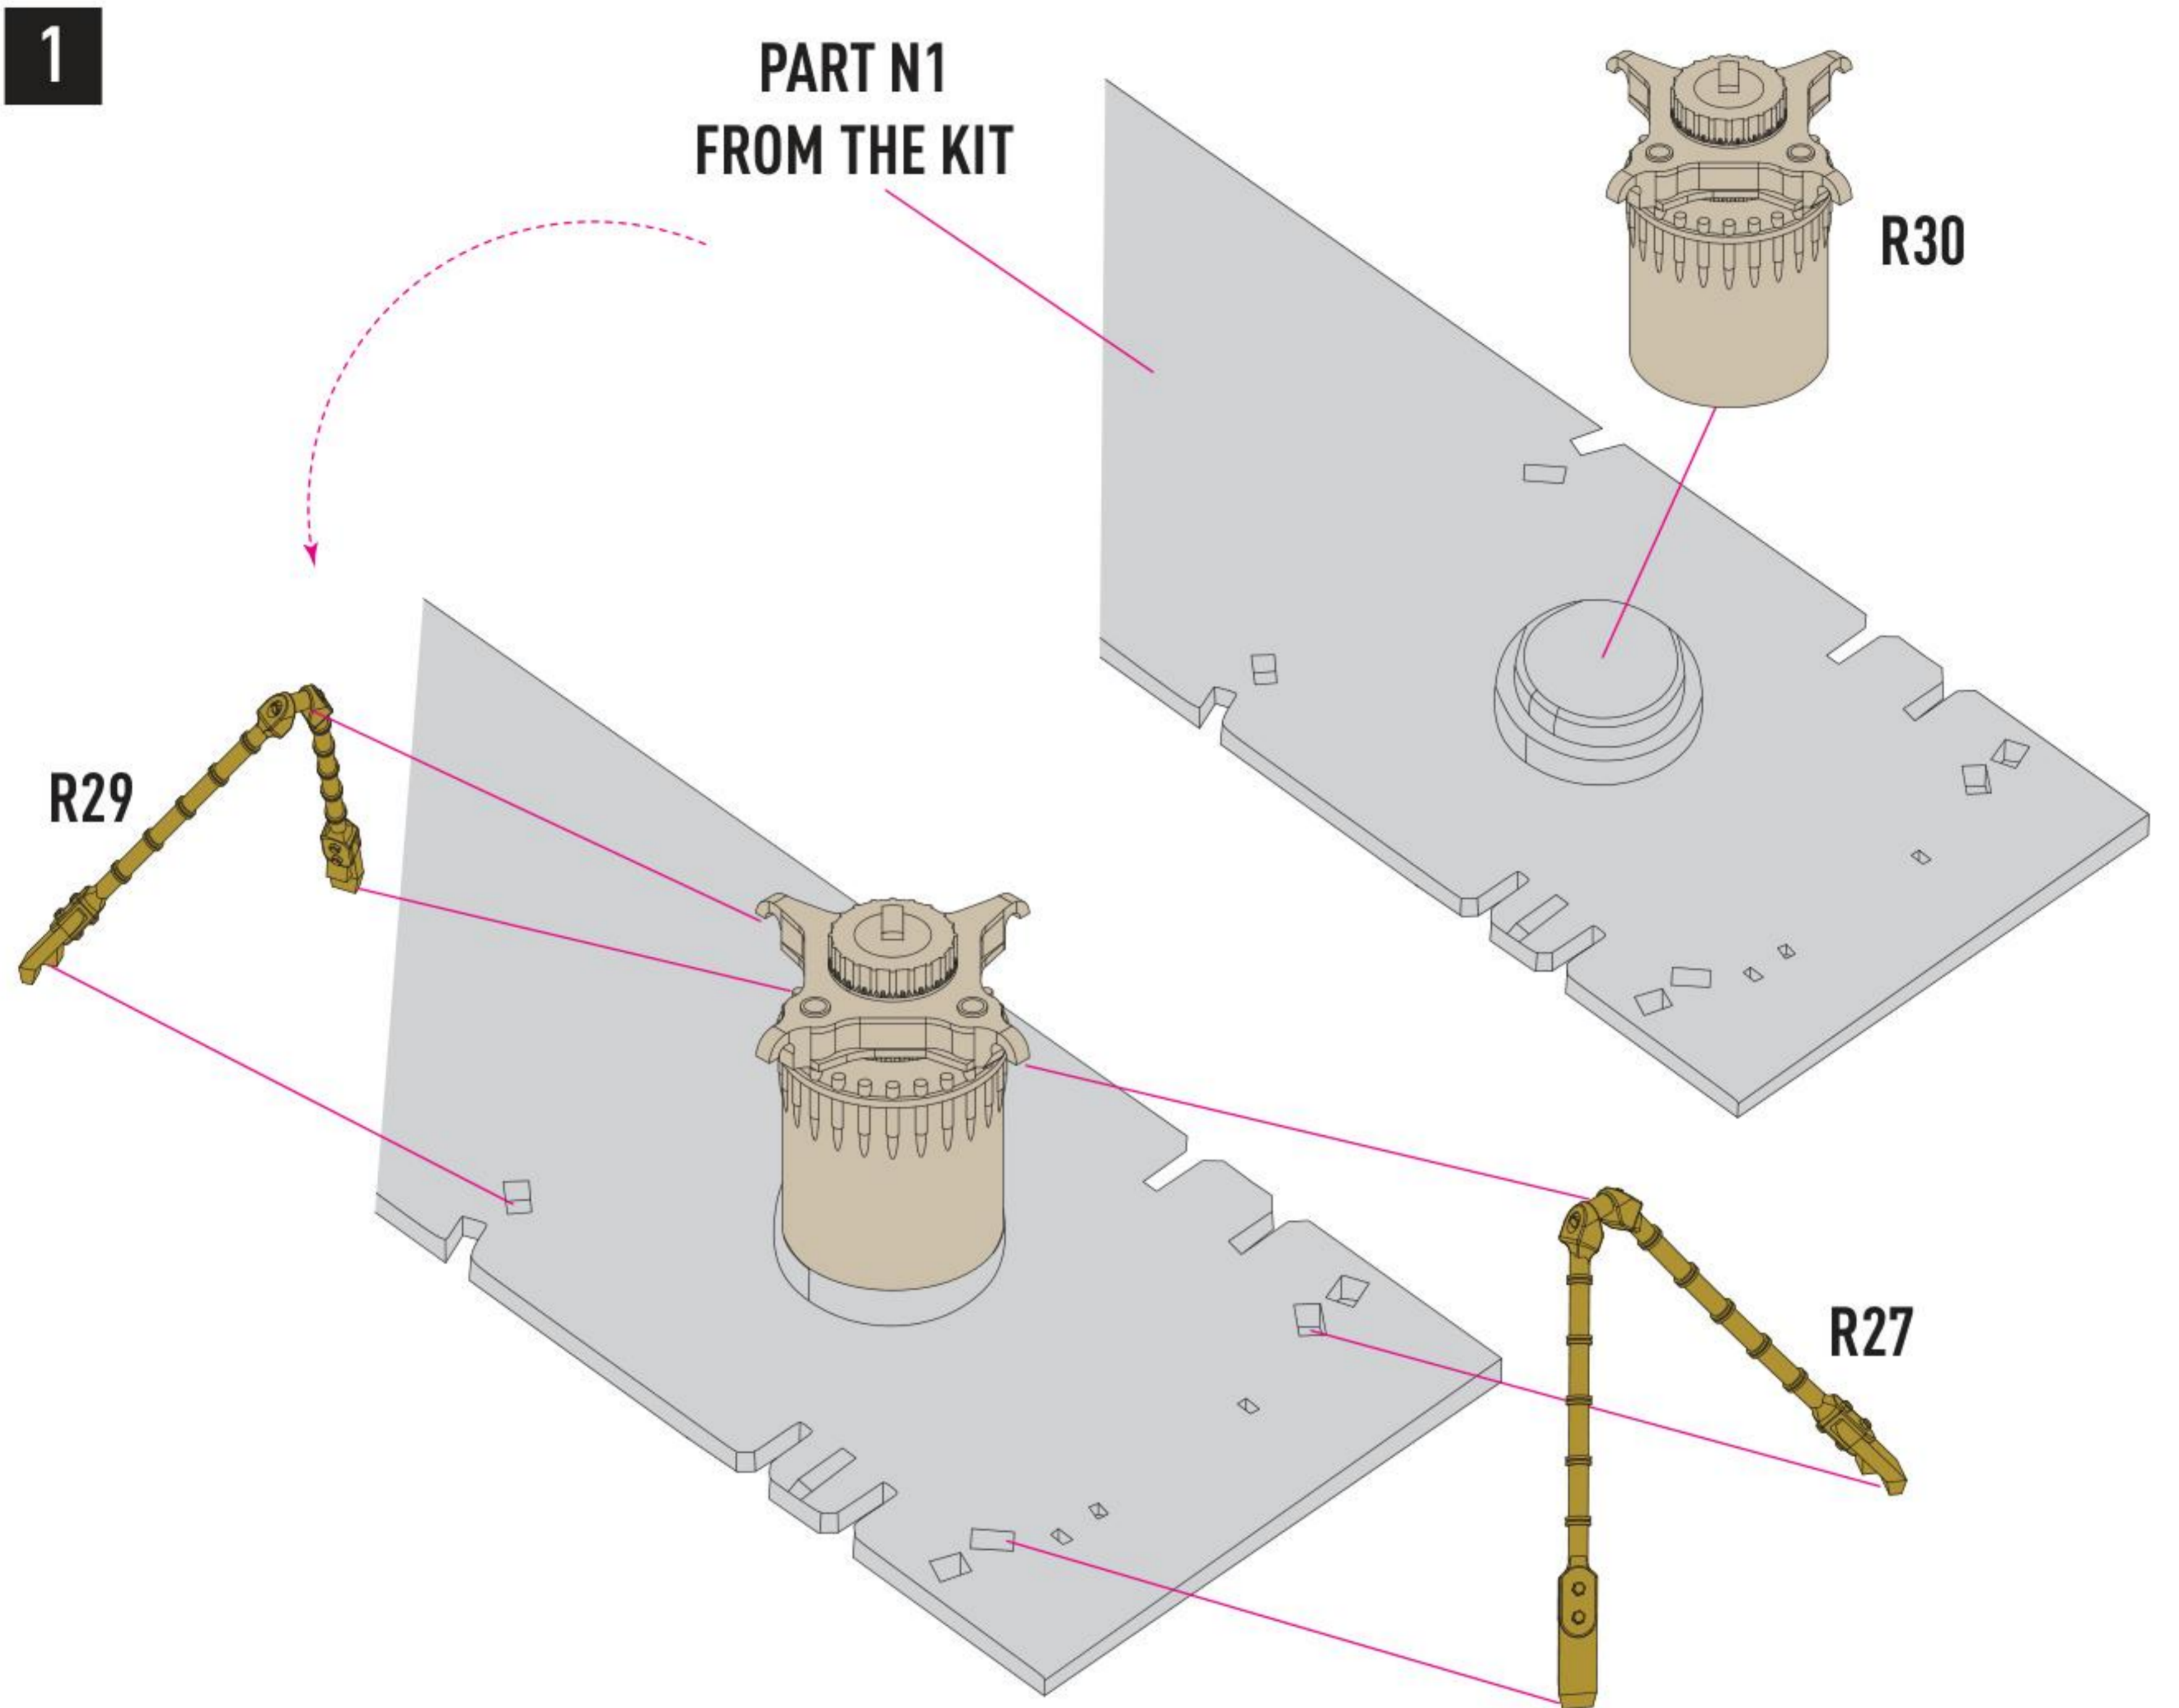

**DETAILS AFTER REMOVAL
FROM SUPPORTS**

3

4

5

6

7

8

9 X4

10 X4

11 X4

STEP 10

12

13

14

15

16

17

18

19

20

21

22

STEP 17

STEP 17

23

STEP 22

R7

USE WIRE
D = 0.15 MM,
L = 6 MM

REPEAT FOR ALL OTHER SIDES

25 REMOVE SUPPORTS AND REPEAT ON THE OTHER SIDE

26

27