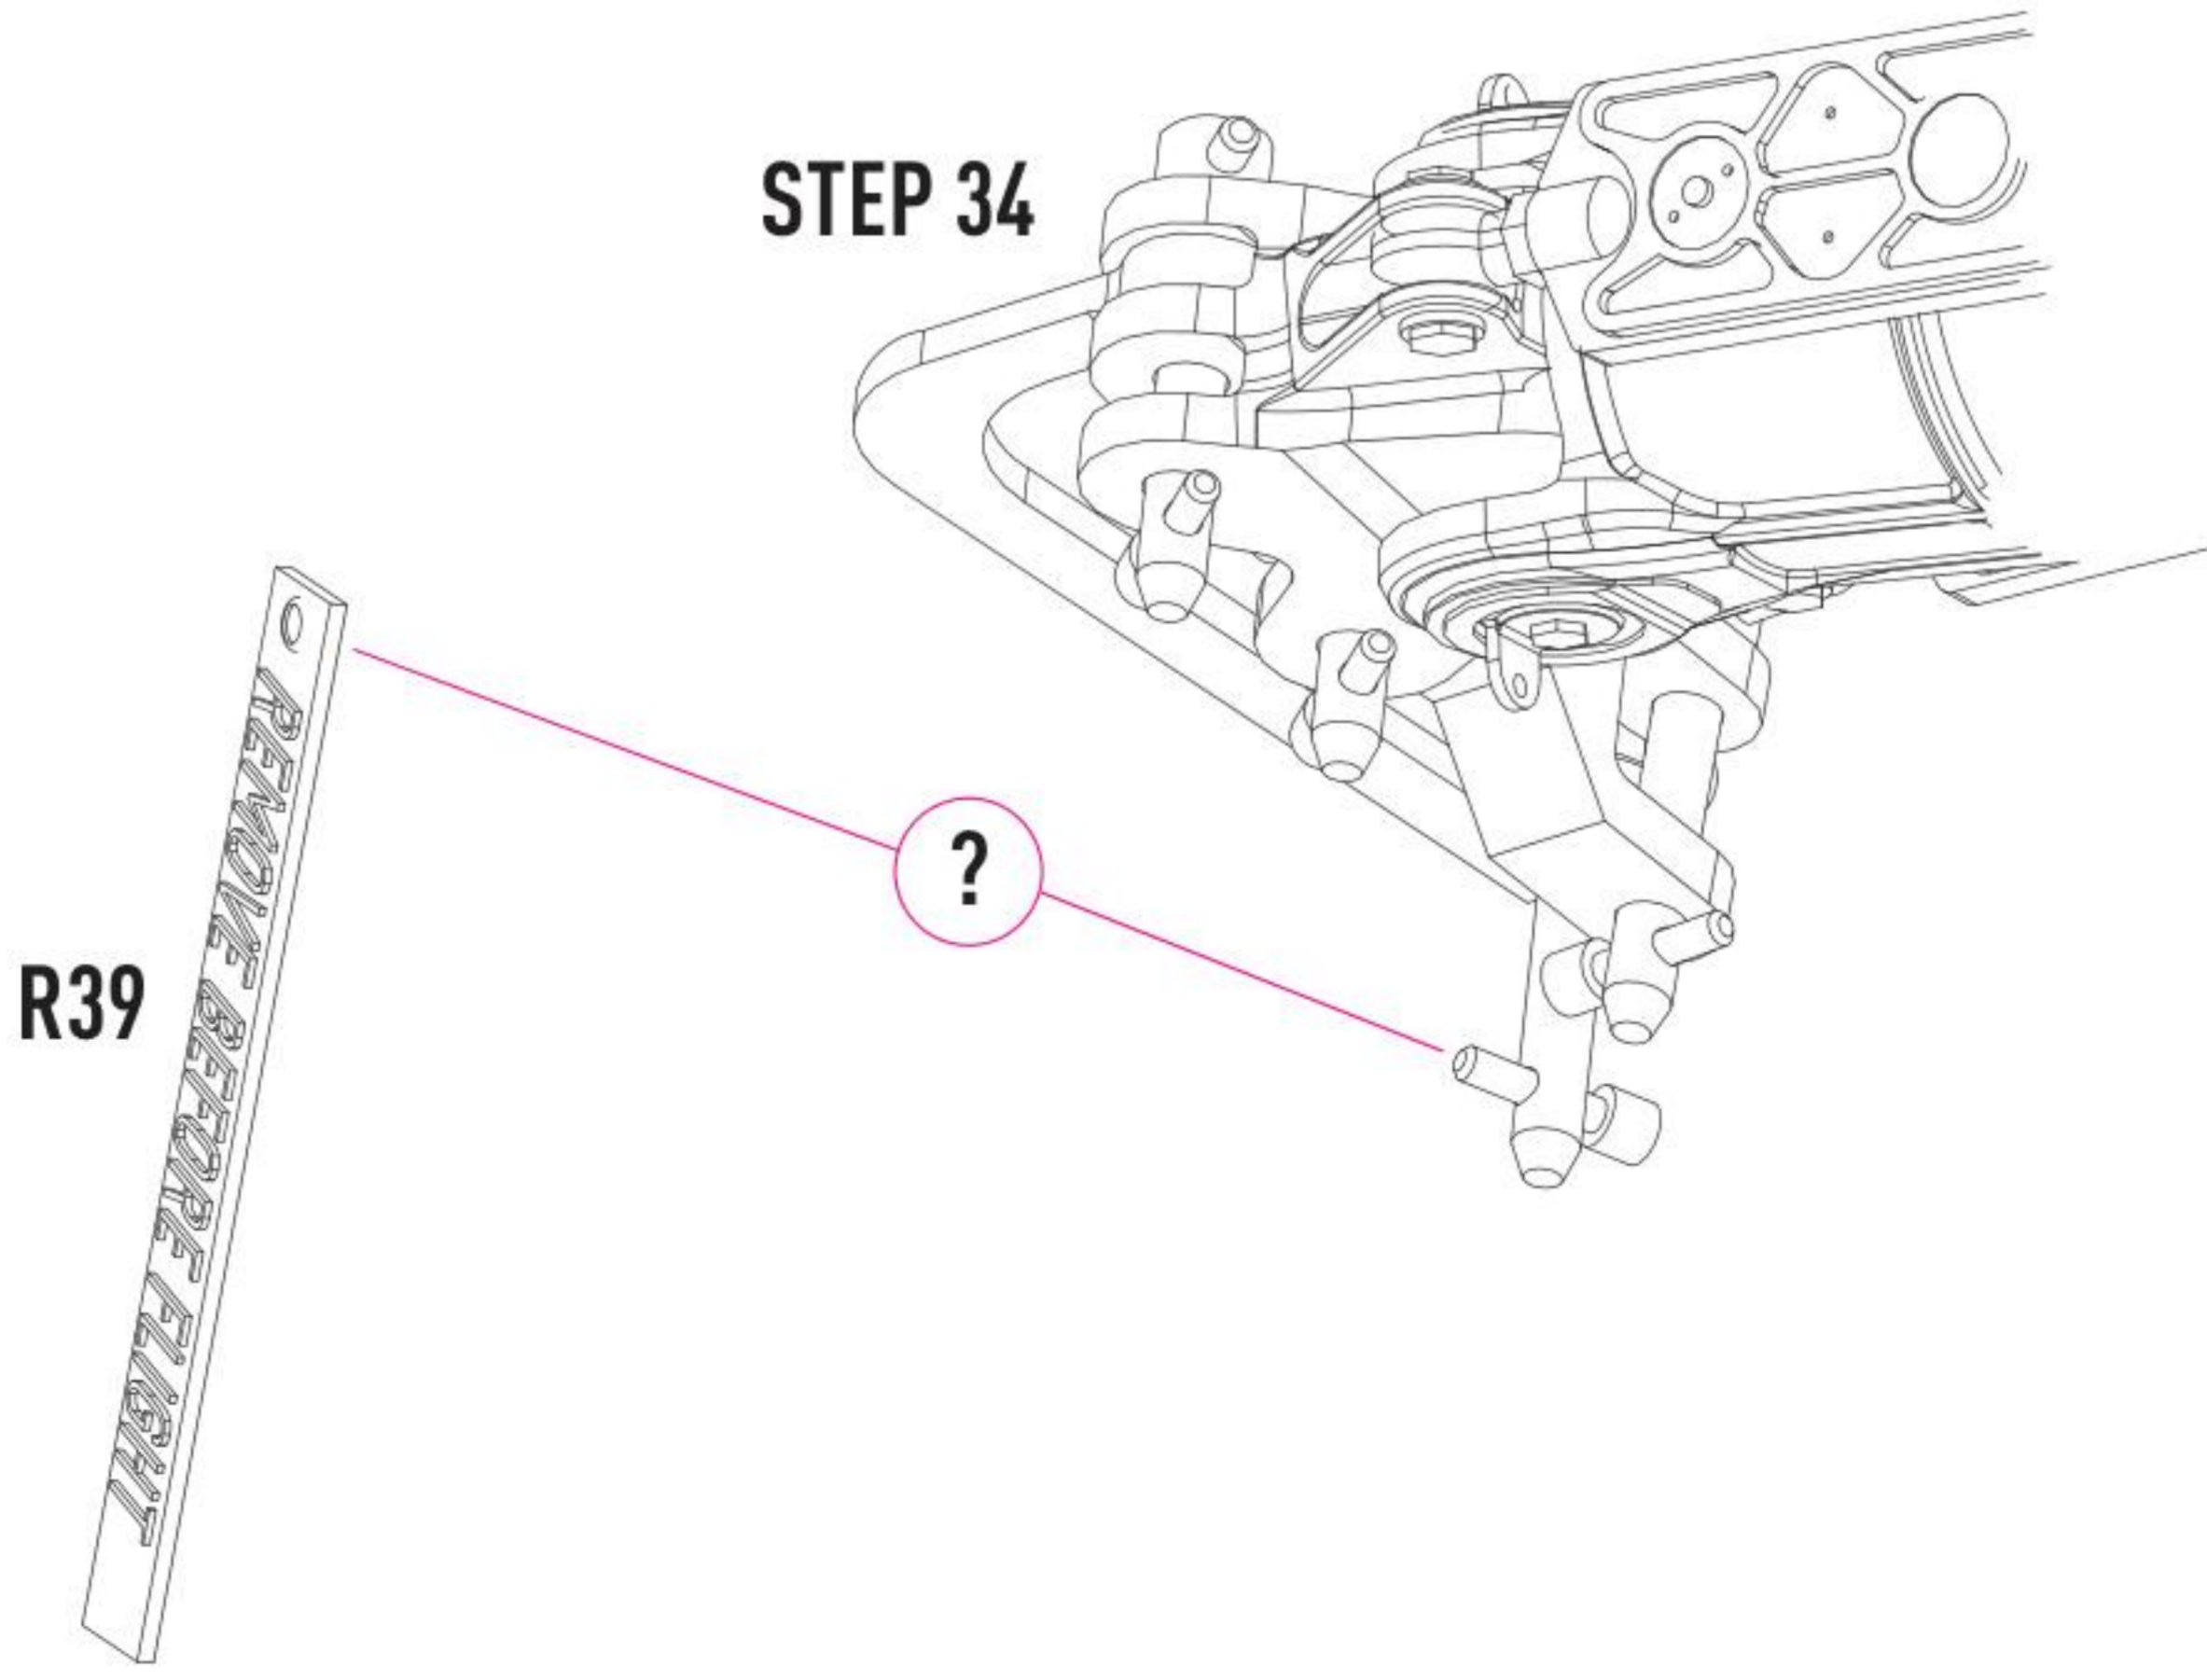

30 FOLD RESTRAINT SYSTEMS

31 DO NOT GLUE

32

33

DECAL INSTRUCTION

AN/APG-78 LONGBOW

FRONT VIEW

RIGHT VIEW

RIGHT VIEW

REAR VIEW

TOP VIEW

LEFT VIEW

TOP VIEW

FRONT VIEW

REAR VIEW

ADSS