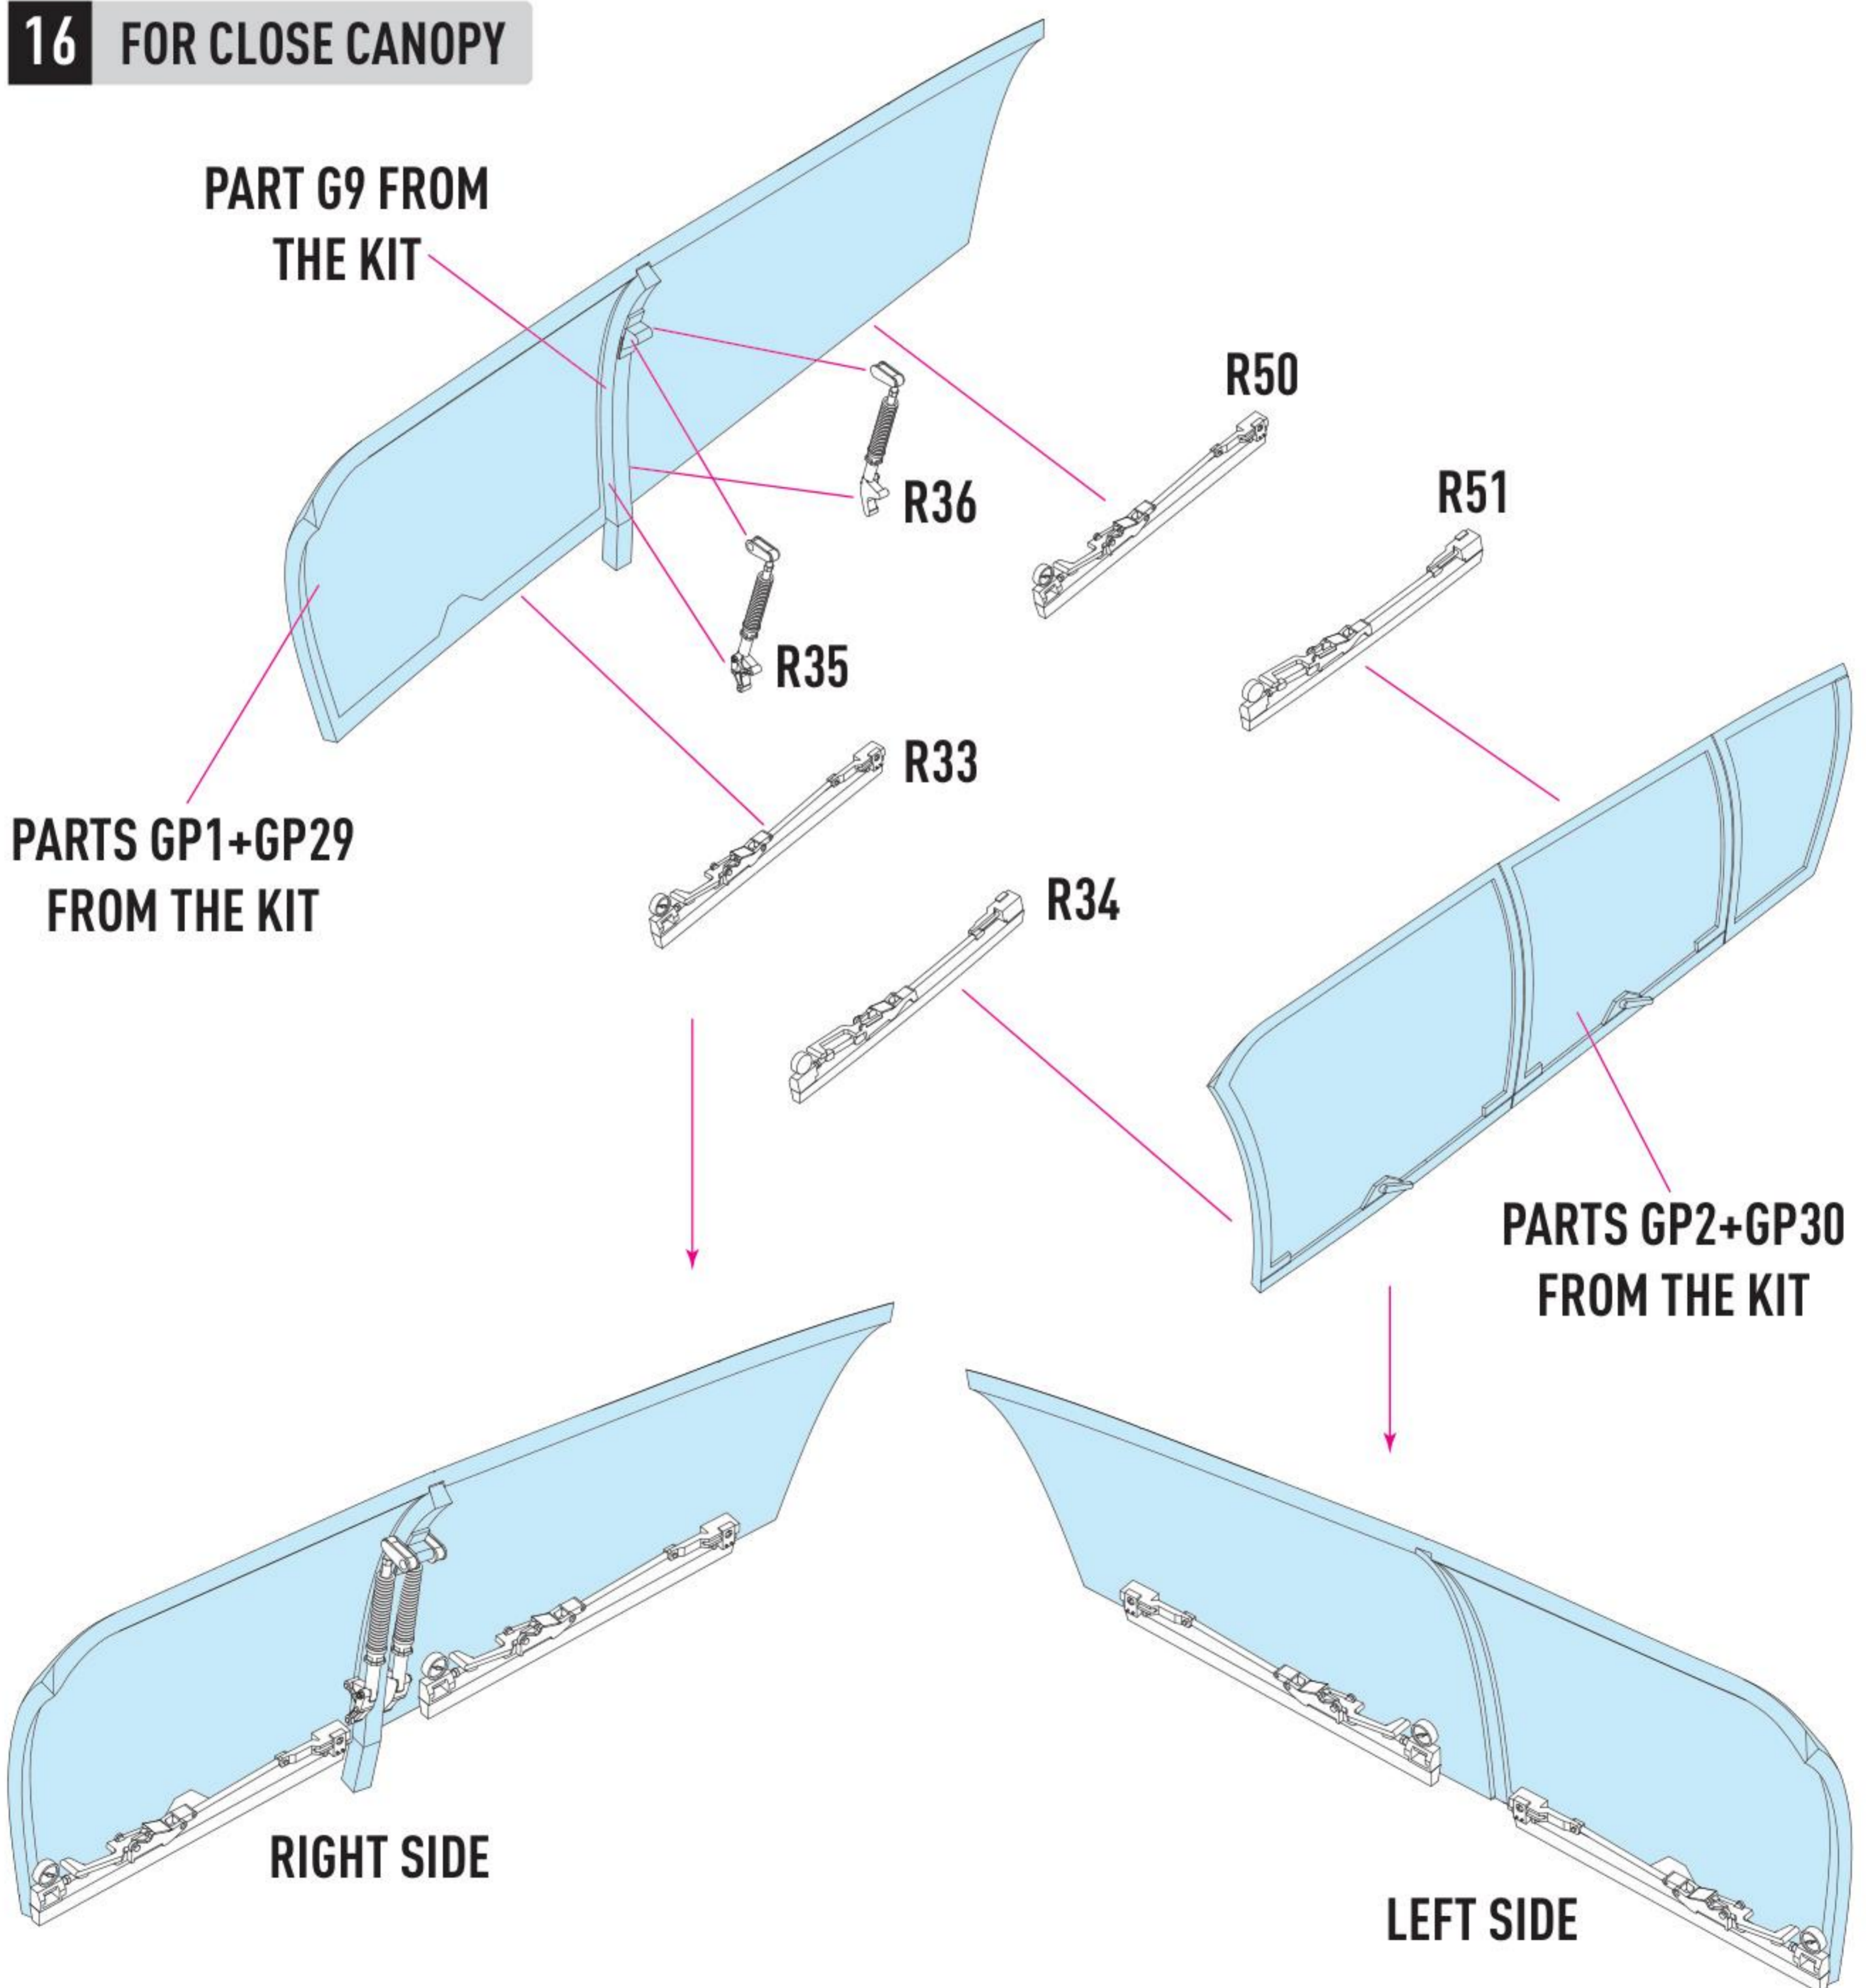

PART D6 FROM THE KIT

CUT

9

10

11

12

13

R30

R29

14

15

**PART GP31
FROM THE KIT**

16 FOR CLOSE CANOPY

**PART G9 FROM
THE KIT**

17

STEP 14

18 FOR OPEN CANOPY

19

20

21

22

23

24

DECAL INSTRUCTION