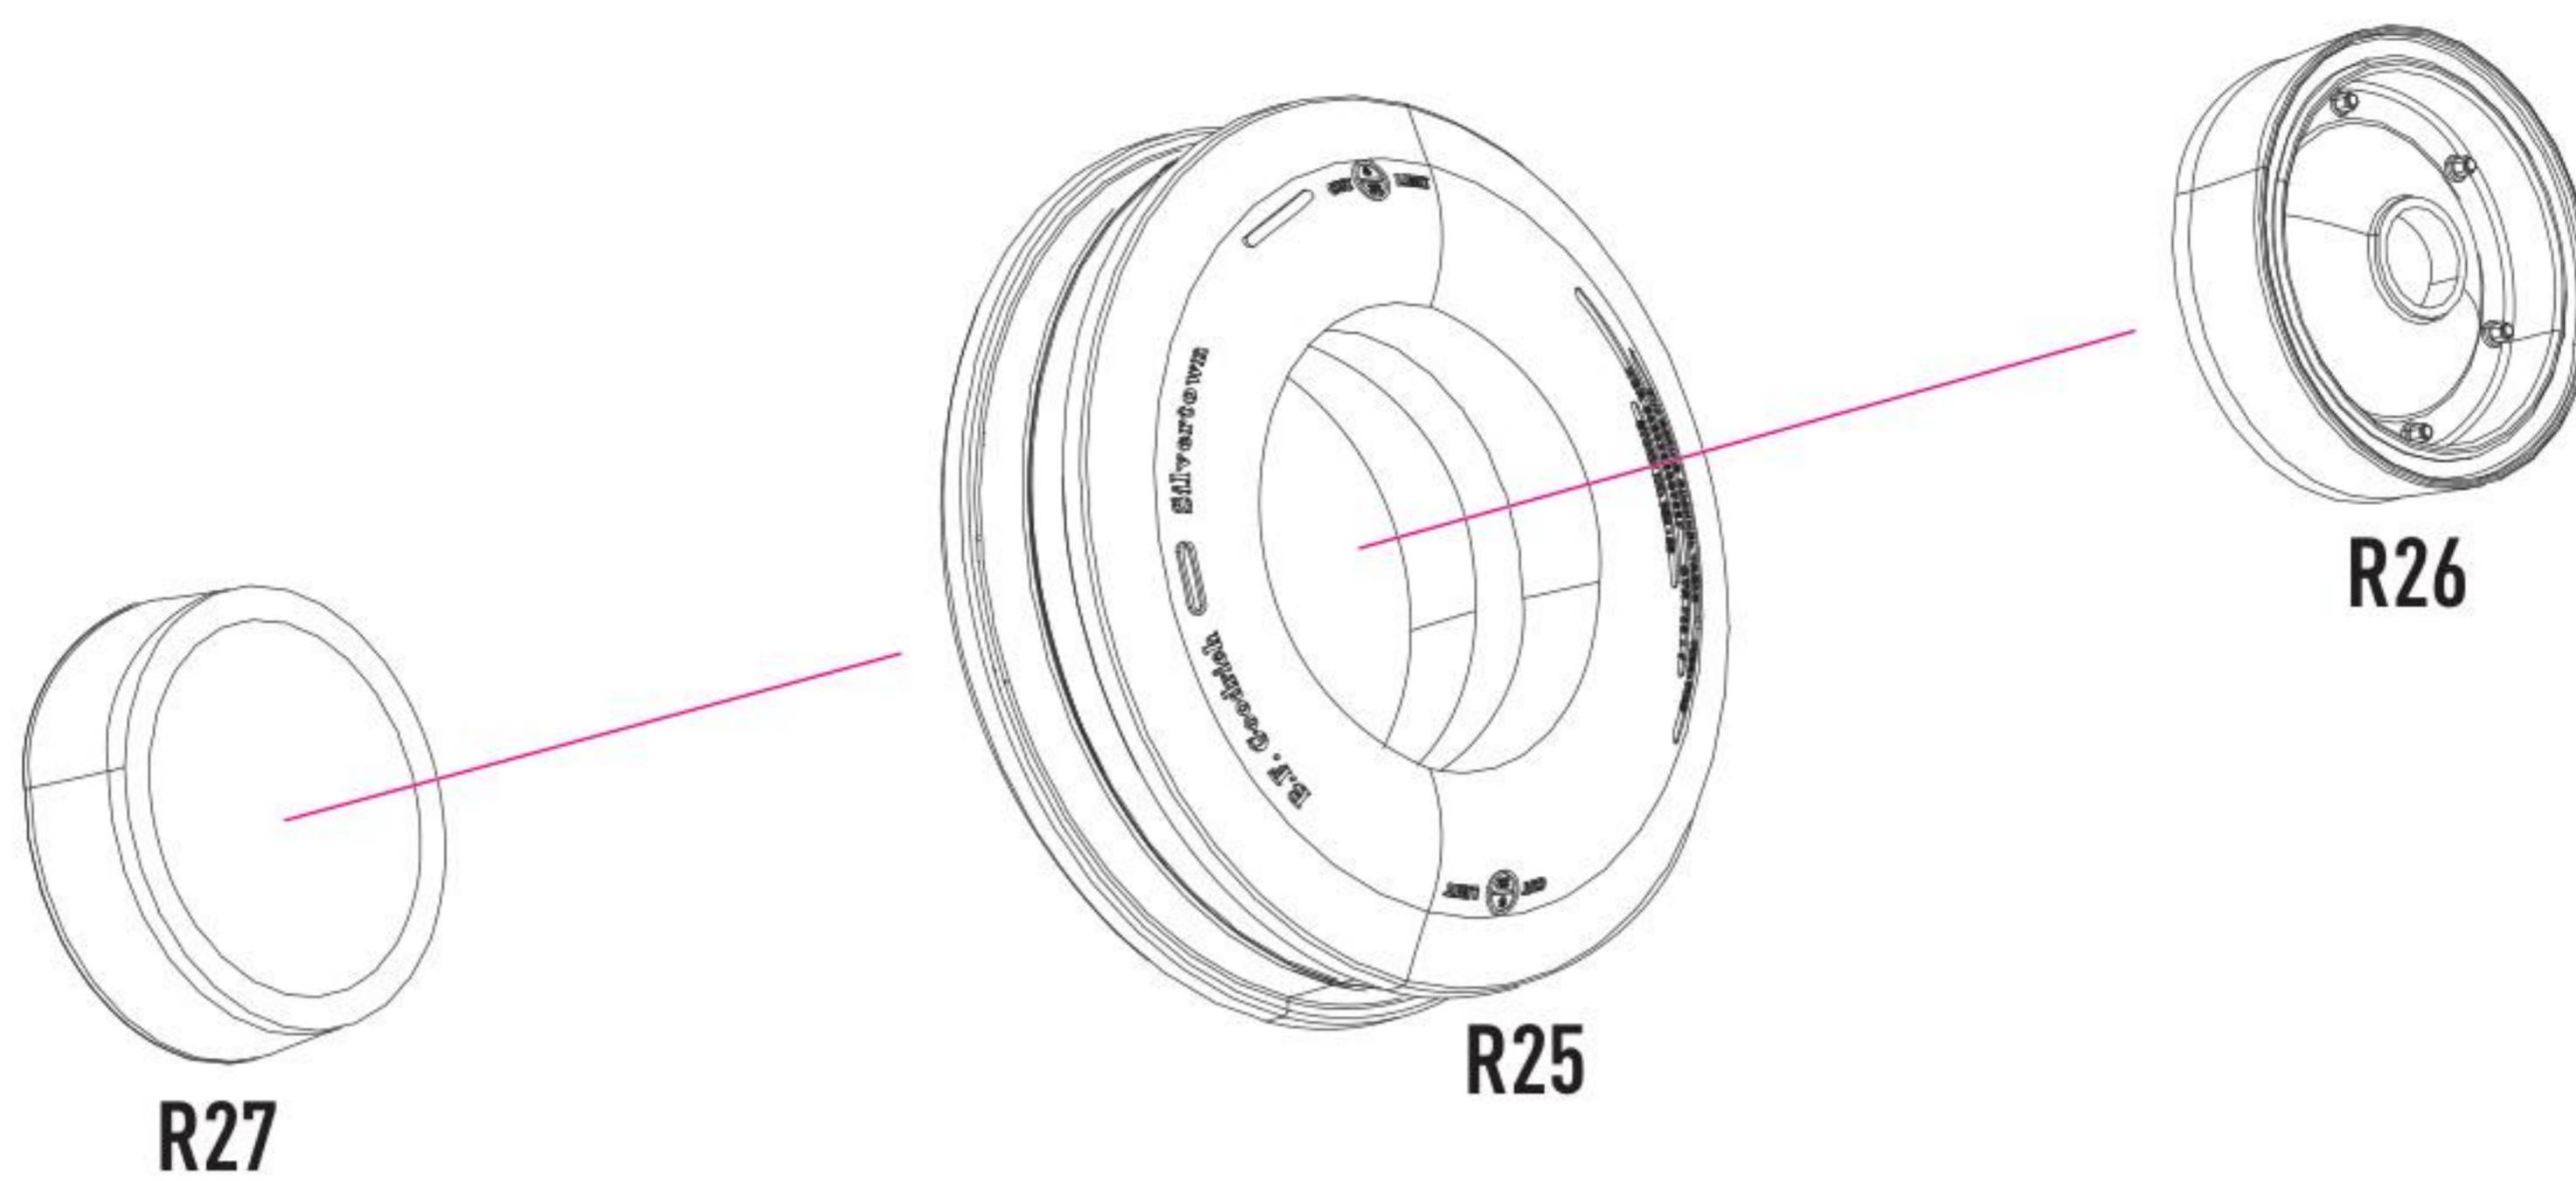

PART D6 FROM THE KIT

CUT

9

10

11

12

13

R30

R29

14

15

**PART GP31
FROM THE KIT**

16 FOR CLOSE CANOPY

**PART G9 FROM
THE KIT**

17

STEP 14