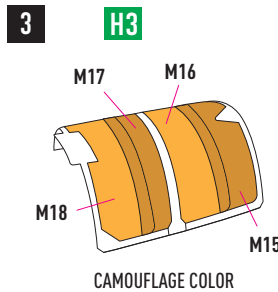

● - KIT PART   ● - MASK   ● - LIQUID MASK

CAMOUFLAGE COLOR

INTERIOR COLOR

- KIT PART

- MASK

- LIQUID MASK

5

H13

6

H7

7

H 4/5

8

H12

H11