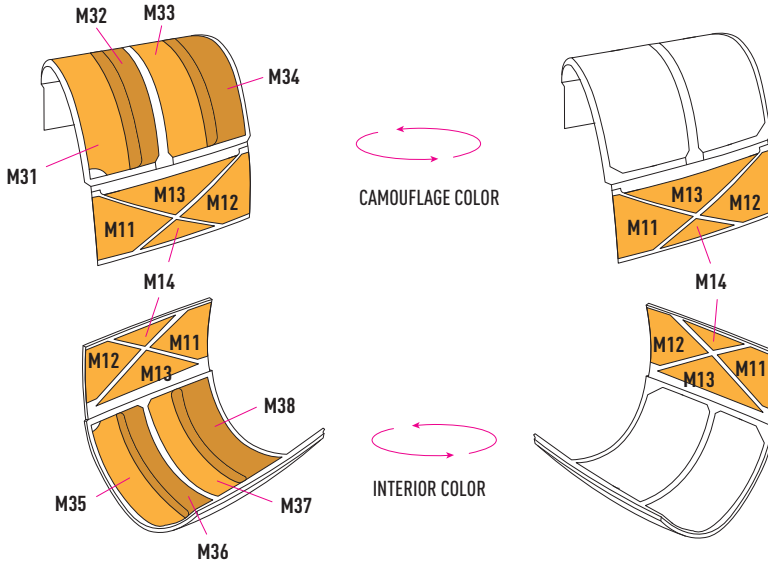

● - KIT PART   ● - MASK   ● - LIQUID MASK

CAMOUFLAGE COLOR

INTERIOR COLOR

- KIT PART

- MASK

- LIQUID MASK

5

H13

6

H7

7

H 4/5

8

H12

H11