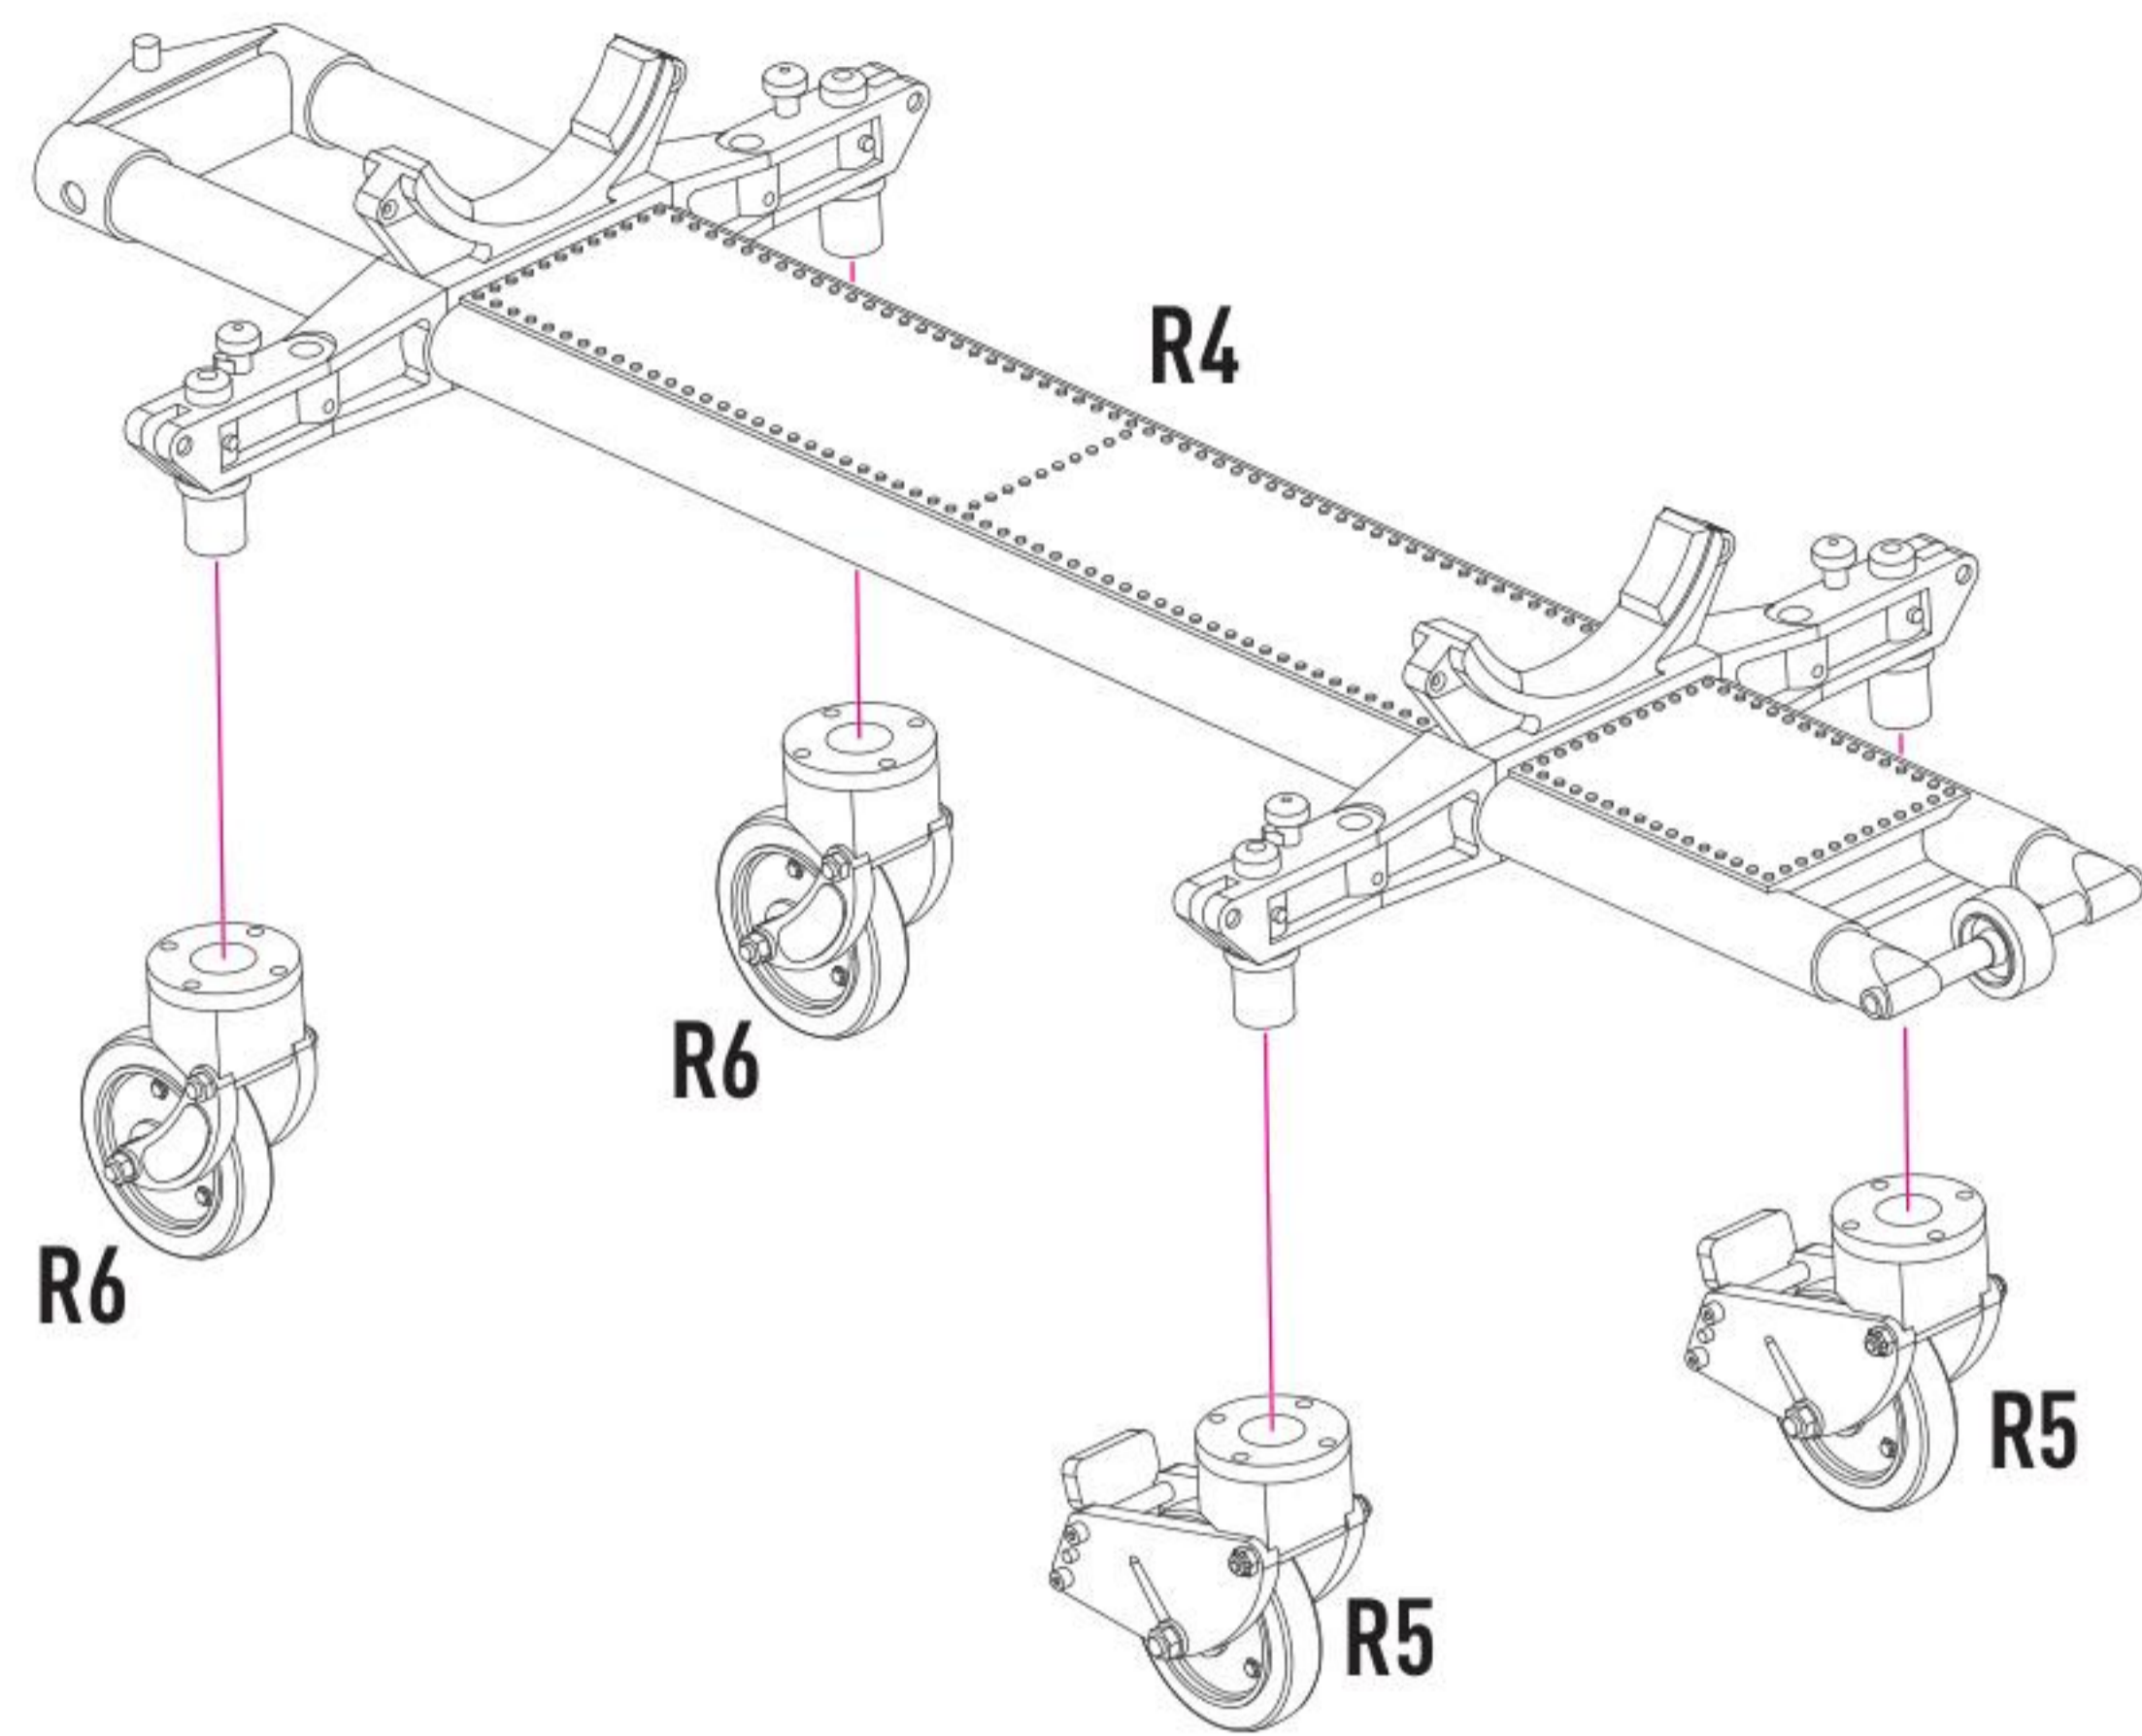

COLORS	GUNZE / AQUEOUS	GUNZE / MR.COLOR
OLIVE DRAB	H52	C12
GRAY	H308	C308
RED	H3	C3

DETAILS AFTER REMOVAL FROM SUPPORTS

2

4

3

5