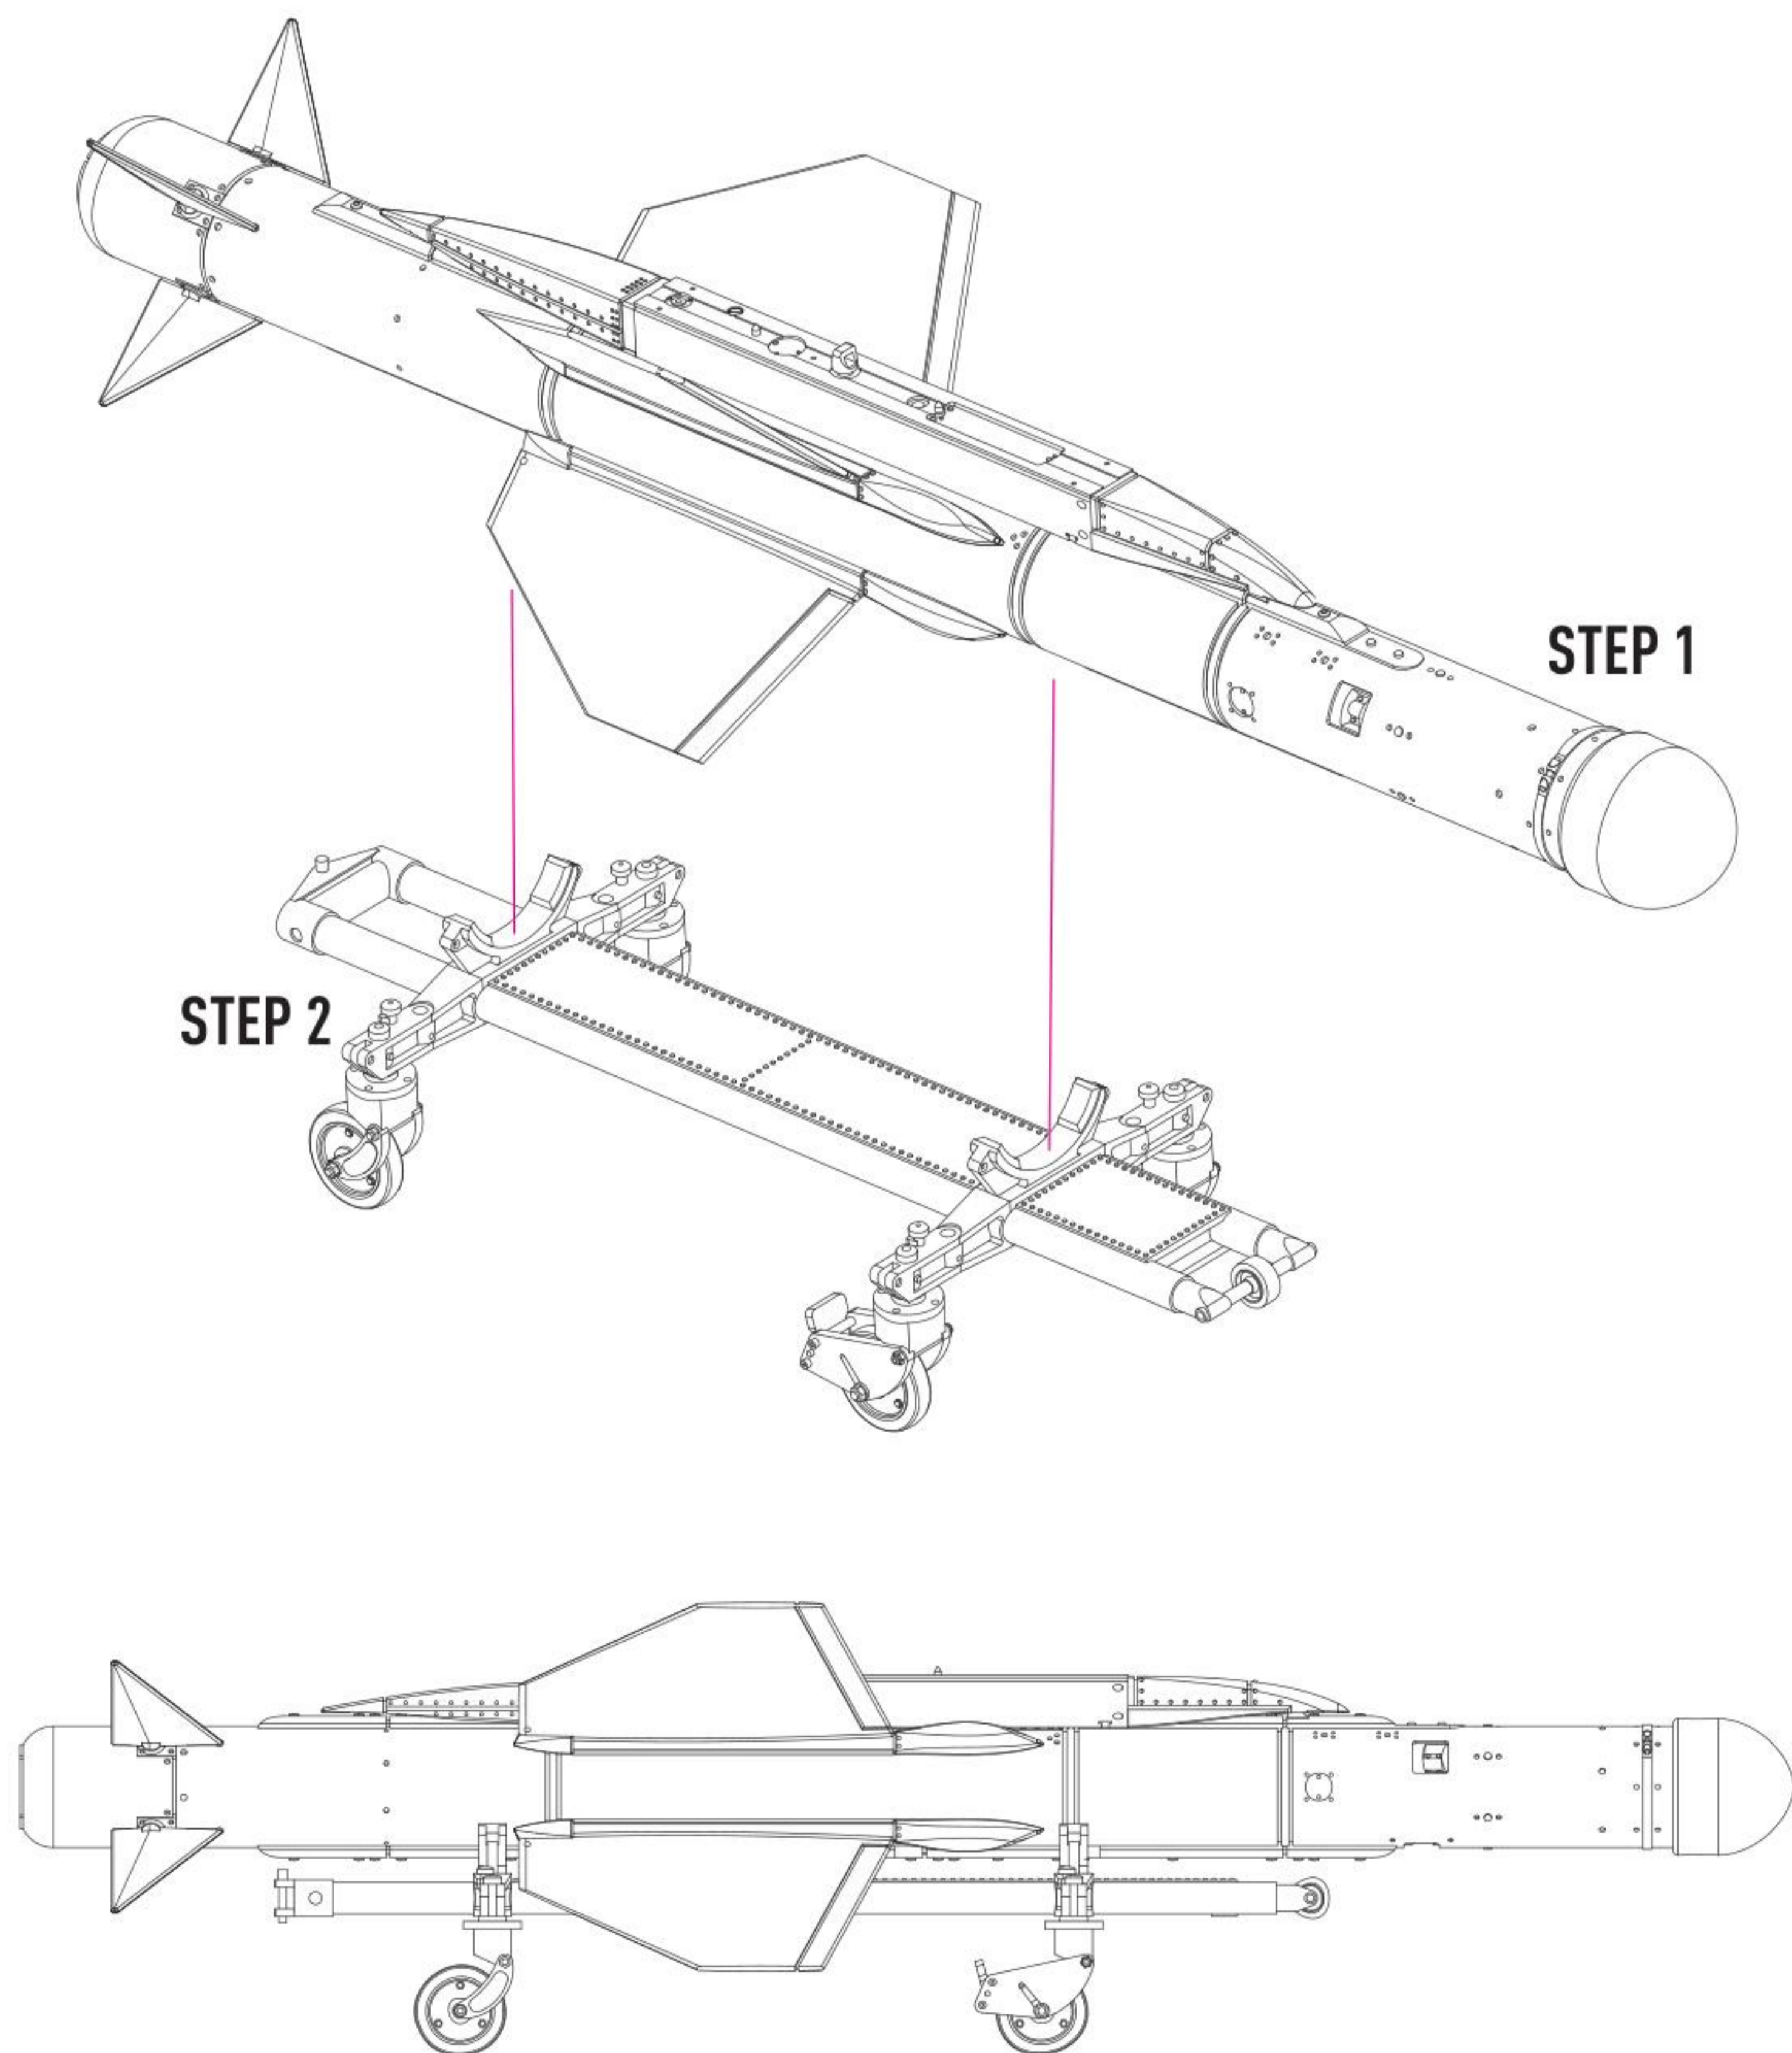

COLORS	GUNZE / AQUEOUS	GUNZE / MR.COLOR
OLIVE DRAB	H52	C12
GRAY	H308	C308
RED	H3	C3

DETAILS AFTER REMOVAL FROM SUPPORTS

2

4

3

5