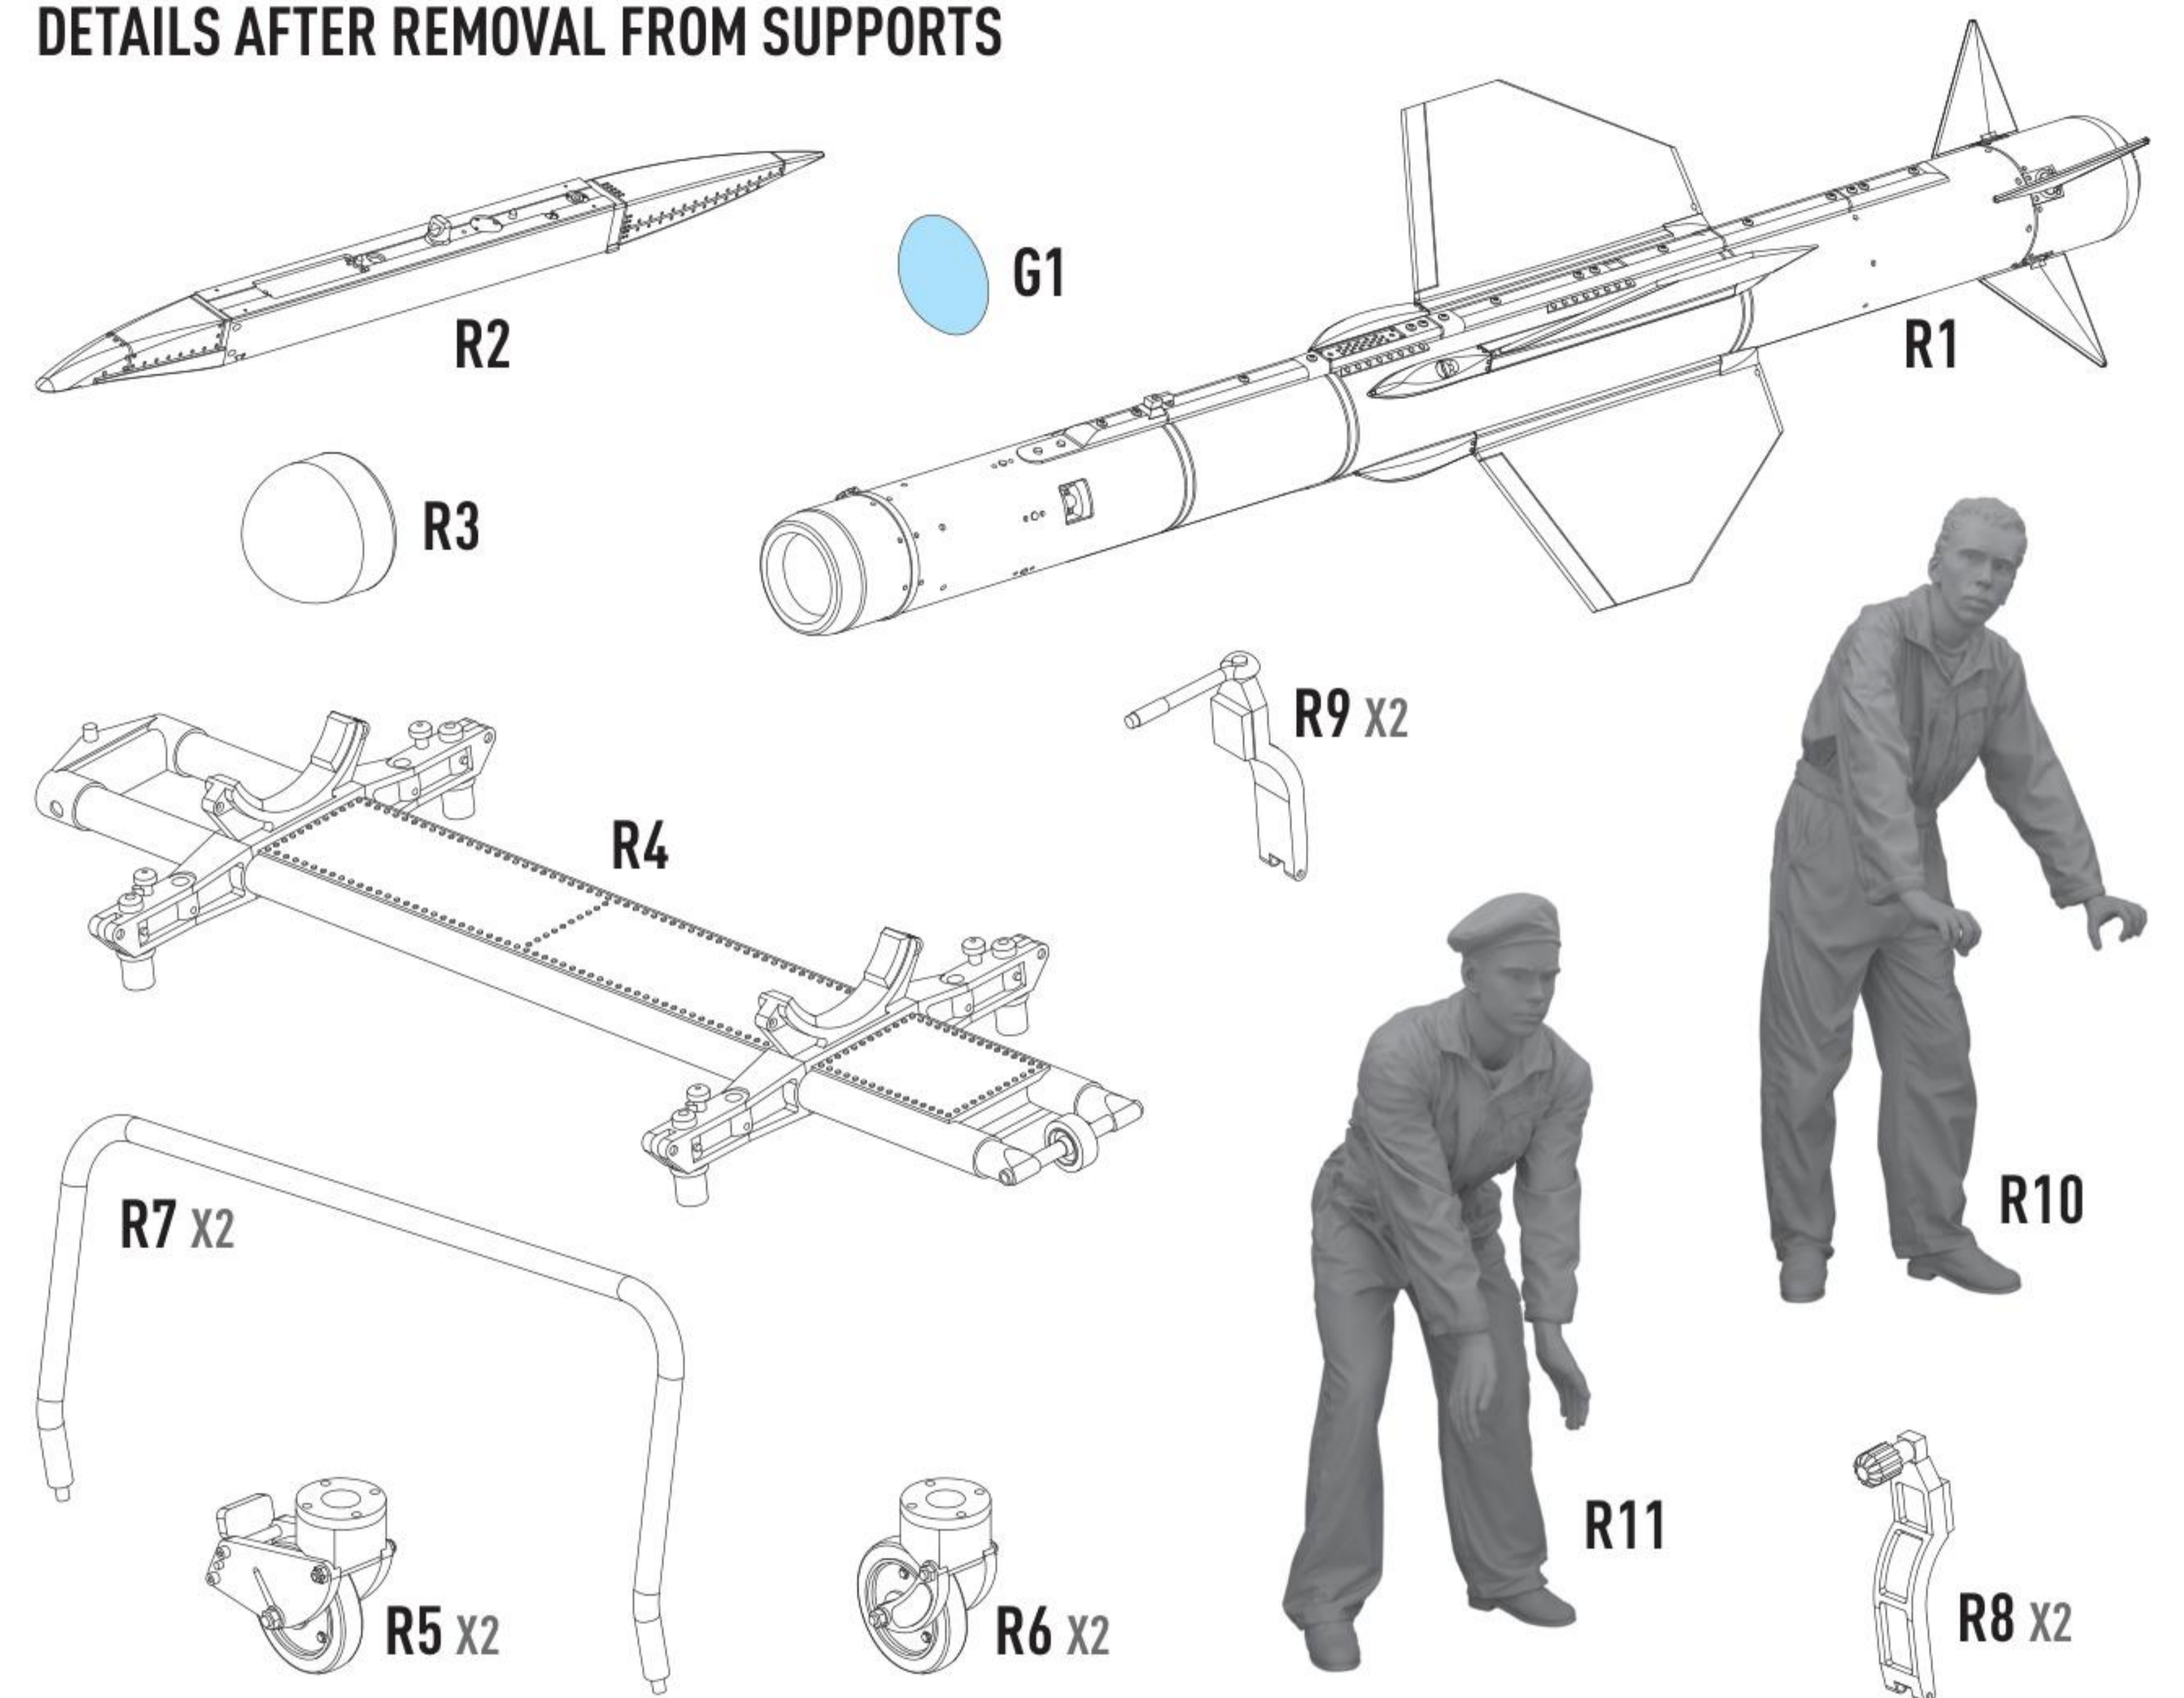

COLORS	GUNZE / AQUEOUS	GUNZE / MR.COLOR
OLIVE DRAB	H52	C12
GRAY	H308	C308
RED	H3	C3

DETAILS AFTER REMOVAL FROM SUPPORTS

2

4

3

5