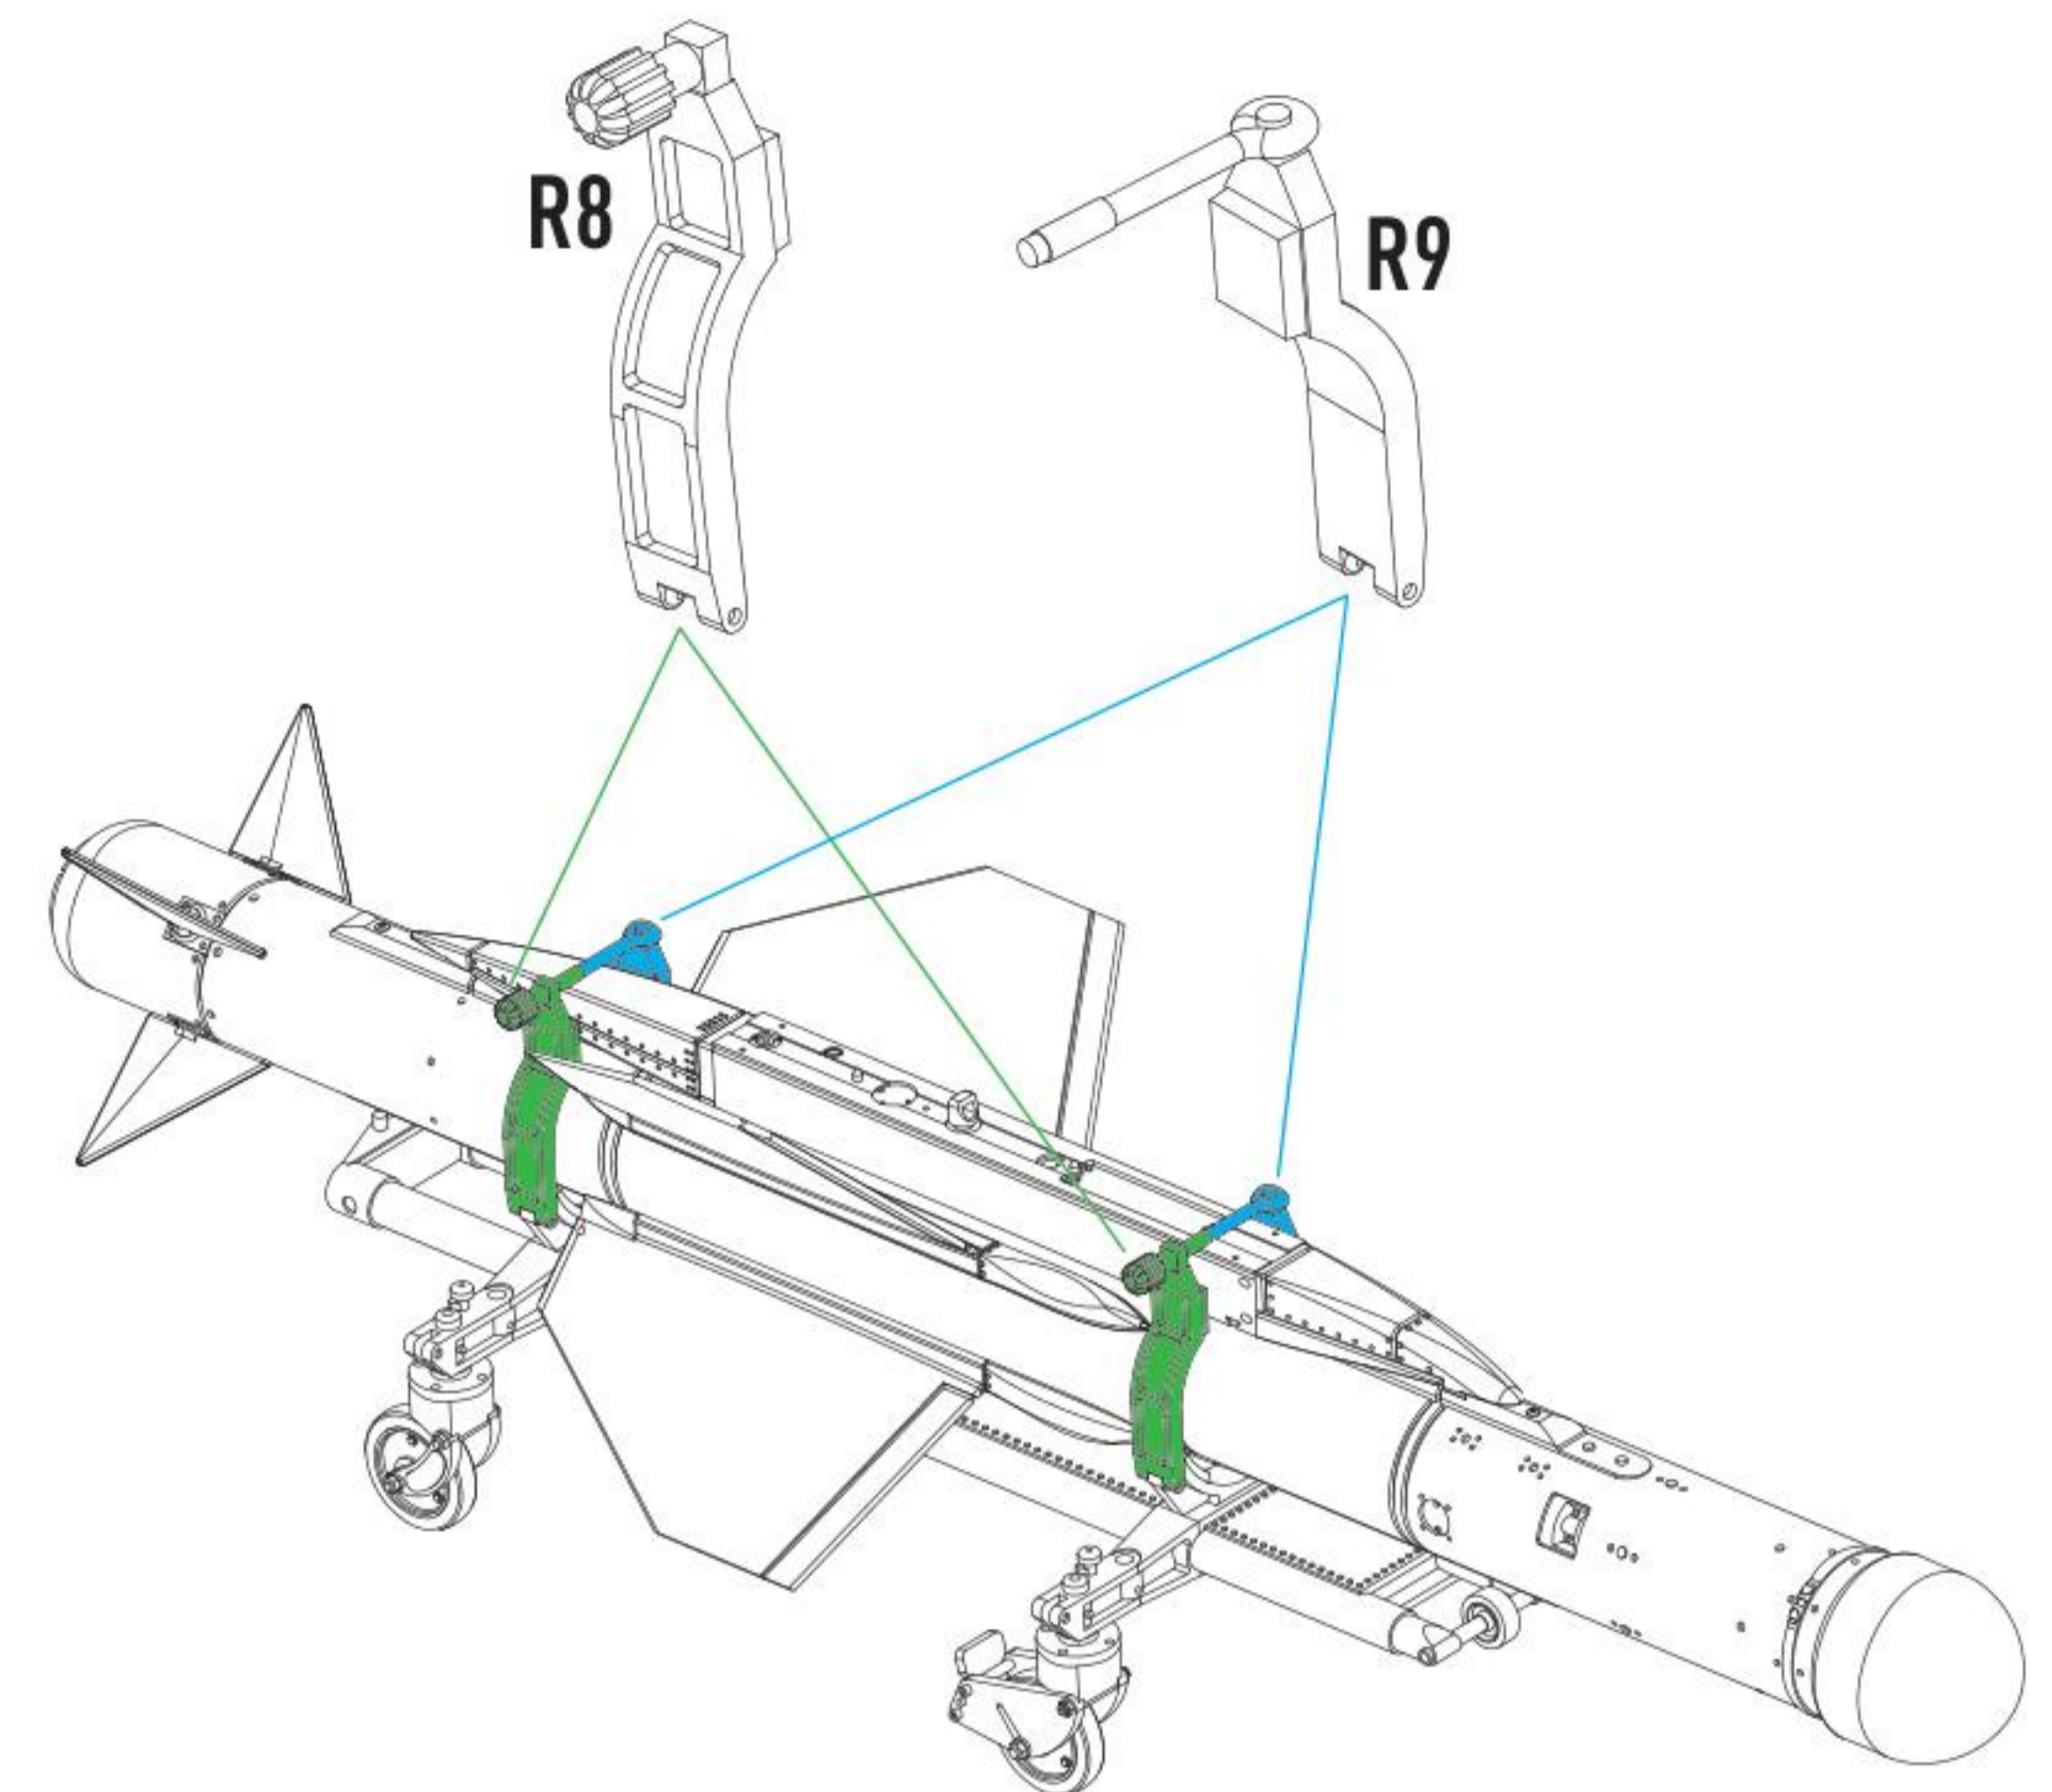

COLORS	GUNZE / AQUEOUS	GUNZE / MR.COLOR
OLIVE DRAB	H52	C12
GRAY	H308	C308
RED	H3	C3

DETAILS AFTER REMOVAL FROM SUPPORTS

2

4

3

5