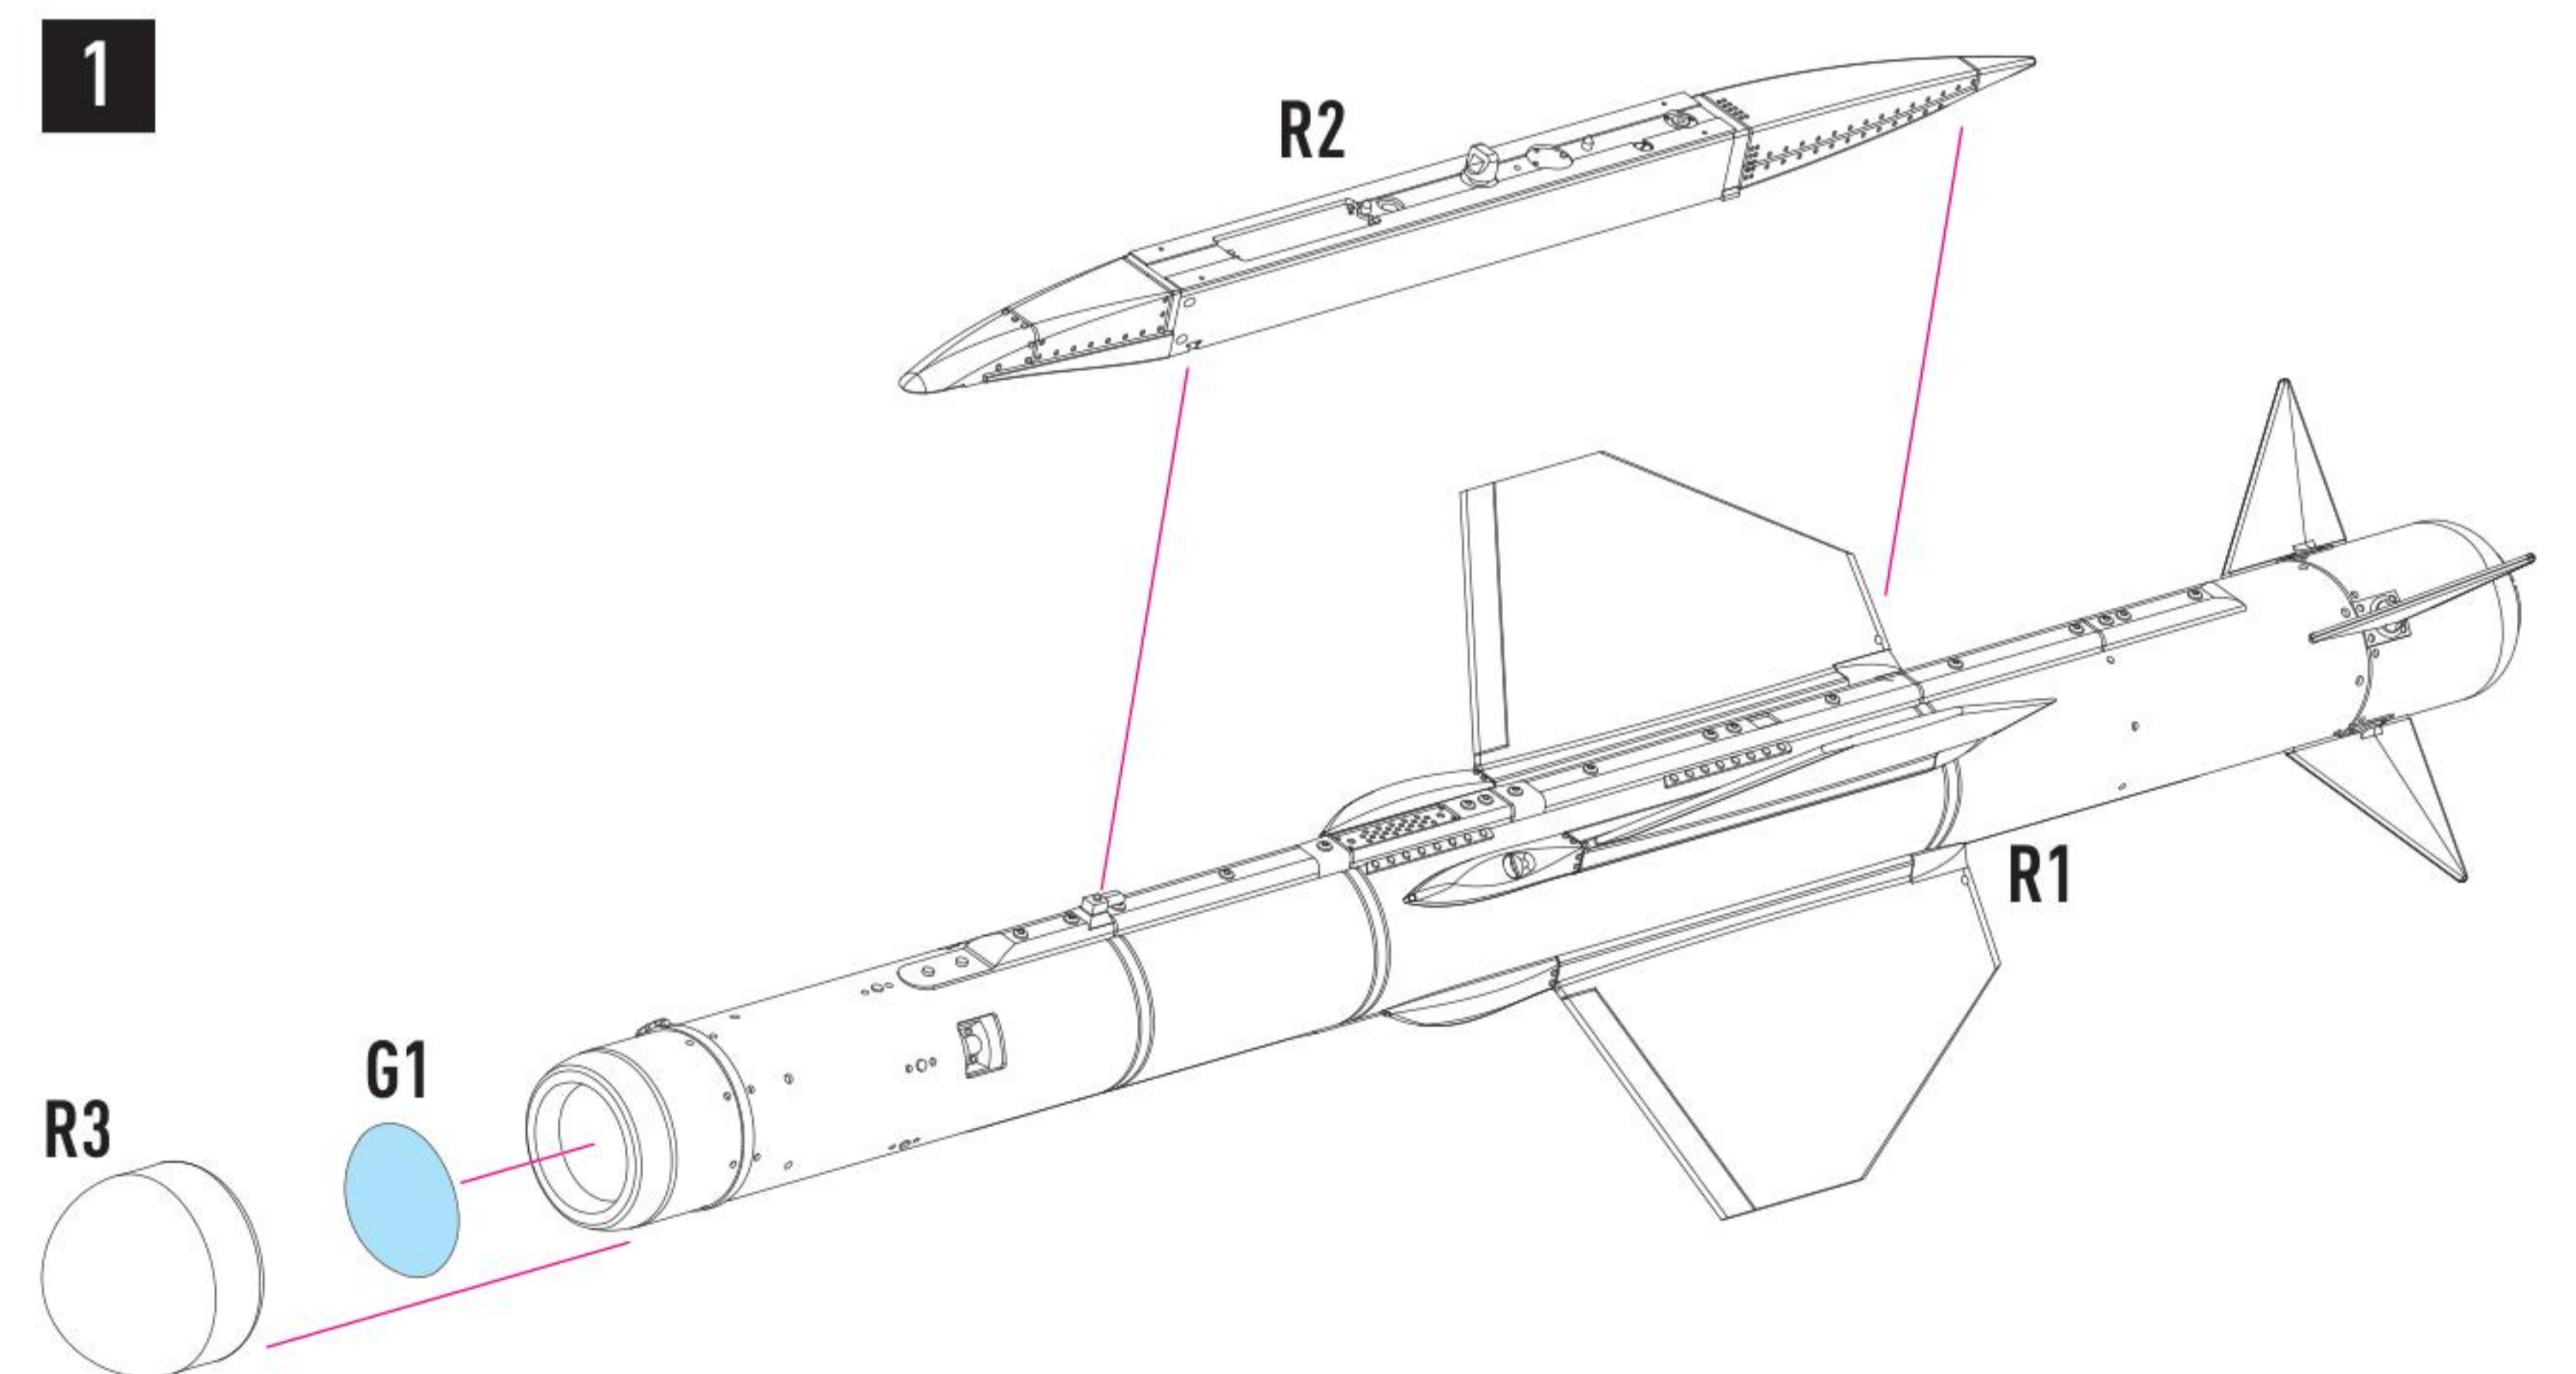

COLORS	GUNZE / AQUEOUS	GUNZE / MR.COLOR
OLIVE DRAB	H52	C12
GRAY	H308	C308
RED	H3	C3

DETAILS AFTER REMOVAL FROM SUPPORTS

2

4

3

5