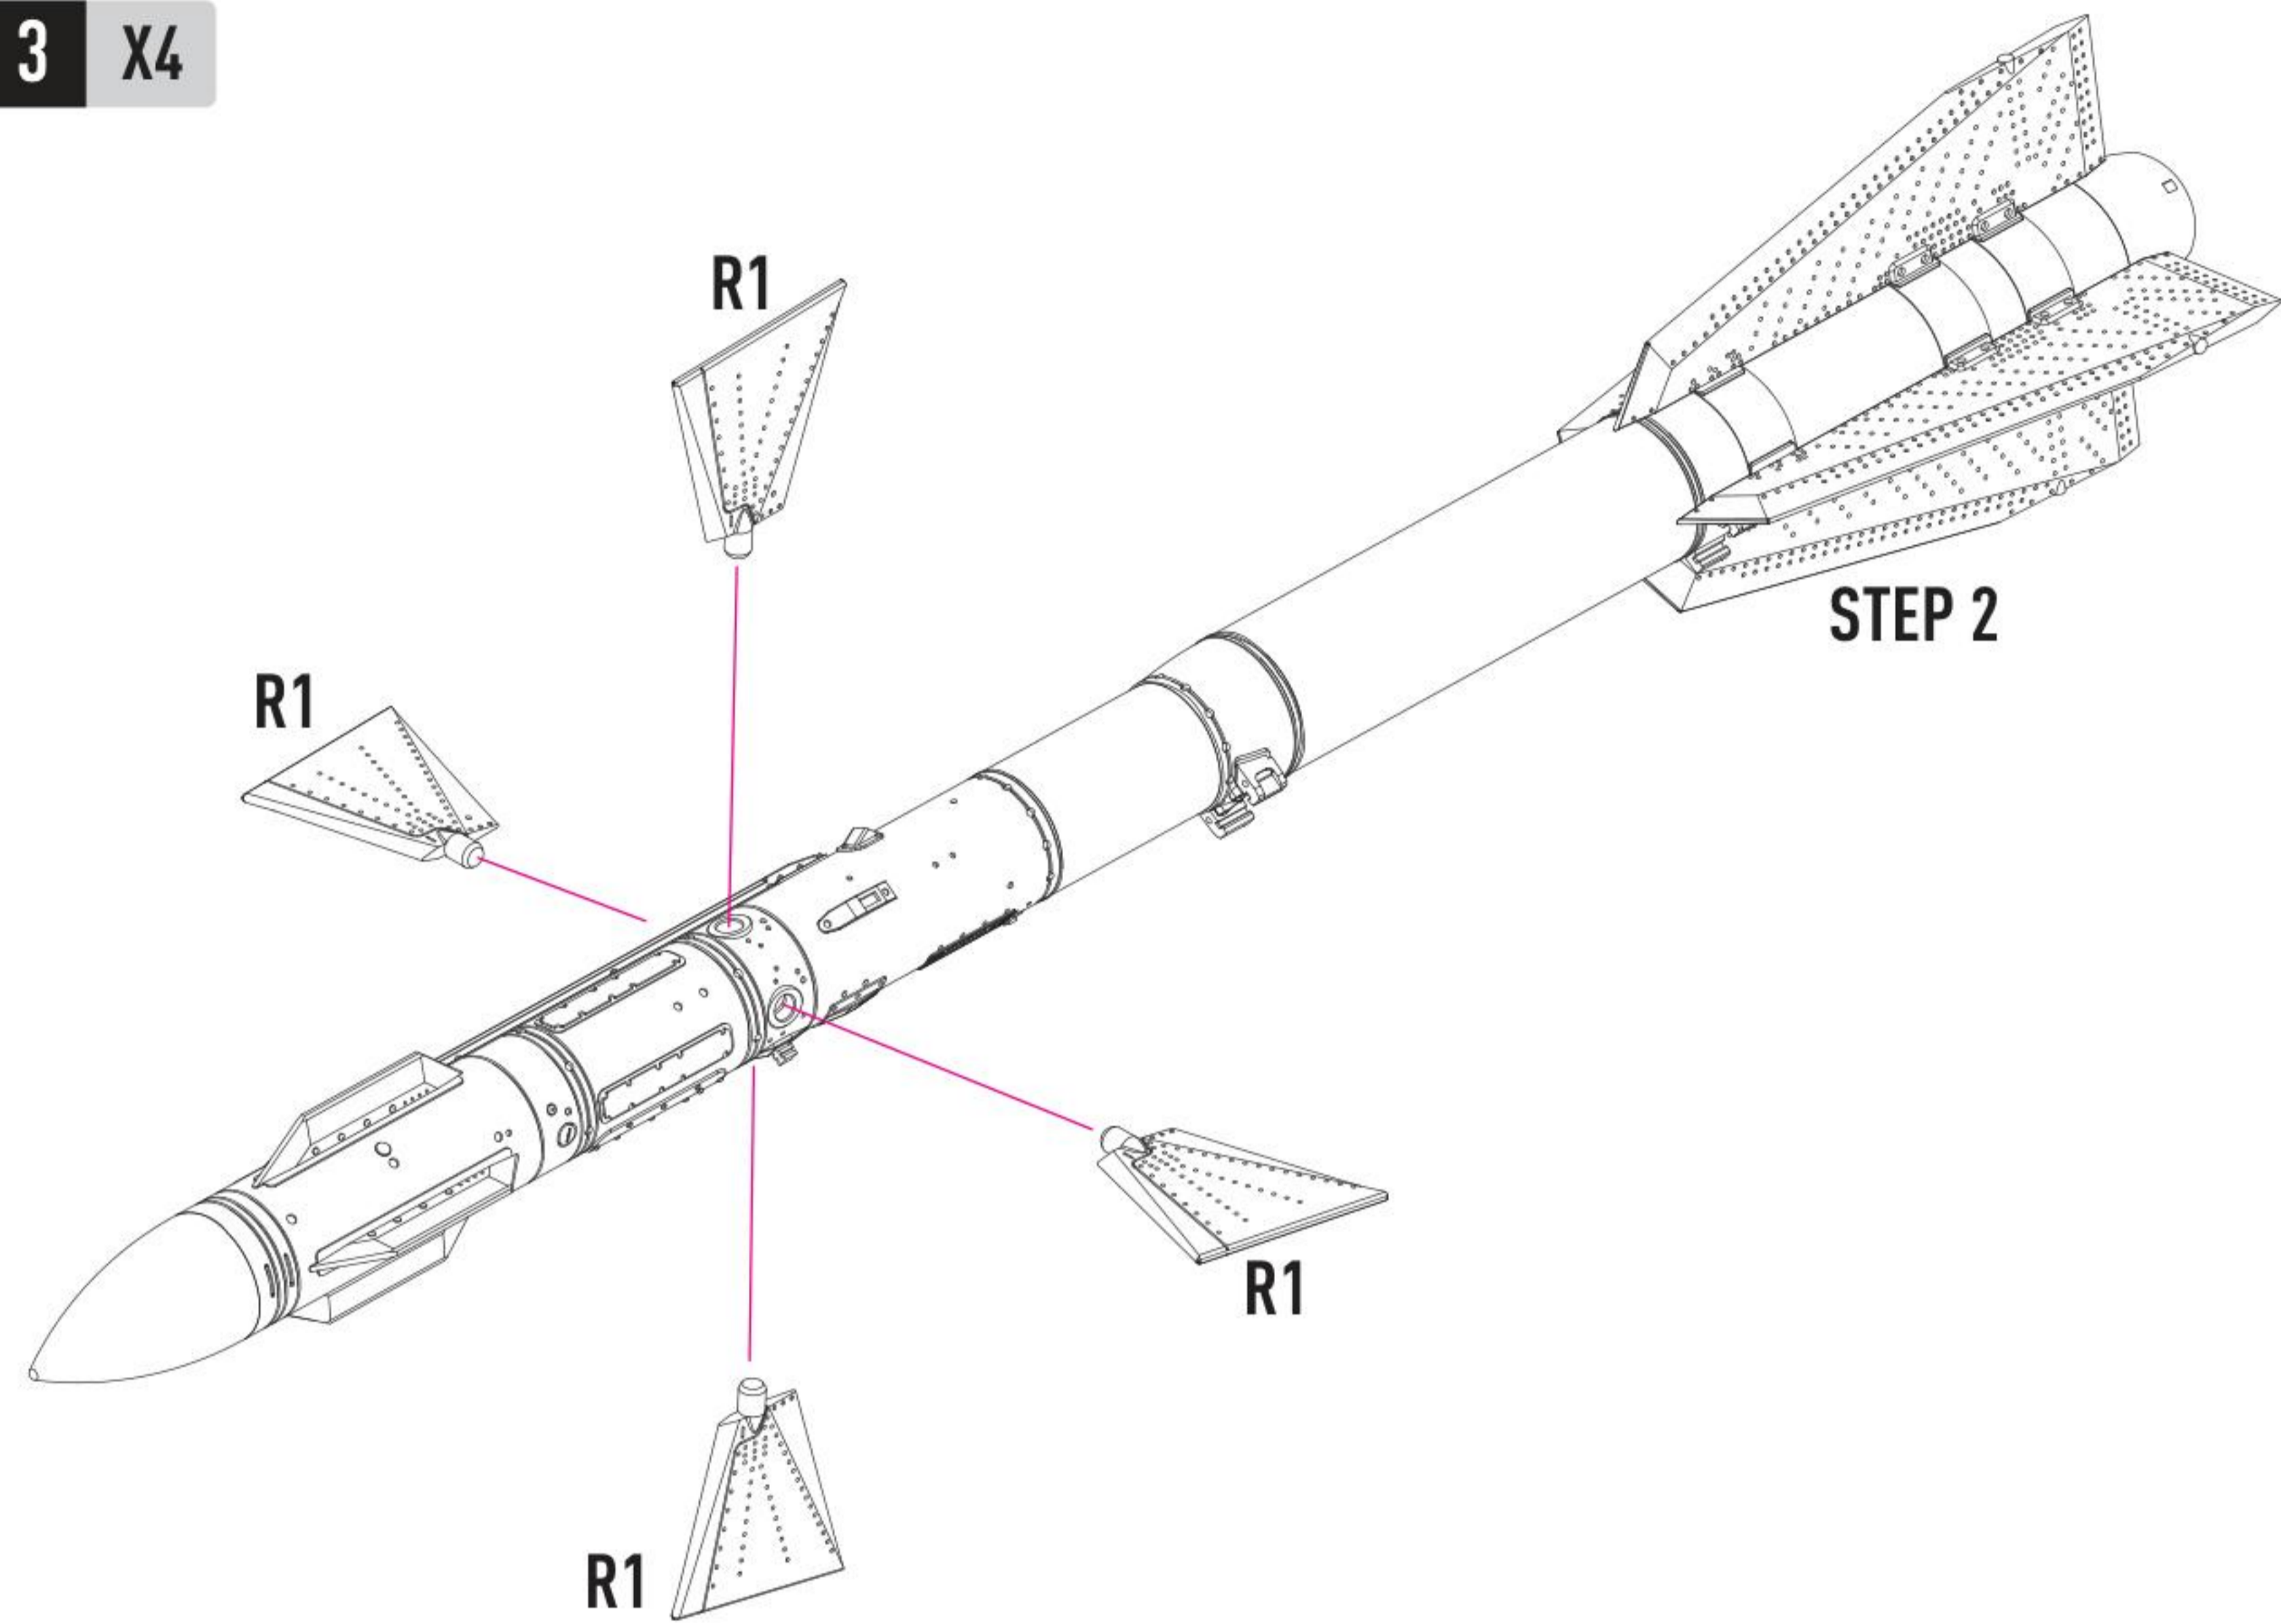

DECAL INSTRUCTION

COLORS	GUNZE / MR.COLOR
SEMI GLOSS BLACK	C92

COLORS	GUNZE / AEOEUS	GUNZE / MR.COLOR
WHITE	H1	C1

COLORS	GUNZE / AEOEUS	GUNZE / MR.COLOR
RED	H3	C3

DETAILS AFTER REMOVAL FROM SUPPORTS

1 X4 **OPTIONAL**
THIS STEP ONLY FOR STORAGE

2 X4

3 X4

4 X4

OPTIONAL
THIS STEP ONLY FOR STORAGE

FOR FLIGHT

FOR STORAGE

THE MAXIMUM NUMBER OF MISSILES: SU-27 (6 PCS)

ONLY ON THE INTERNAL PYLON OF THE: MIG-29 (2 PCS), YAK - 141 (2 PCS)