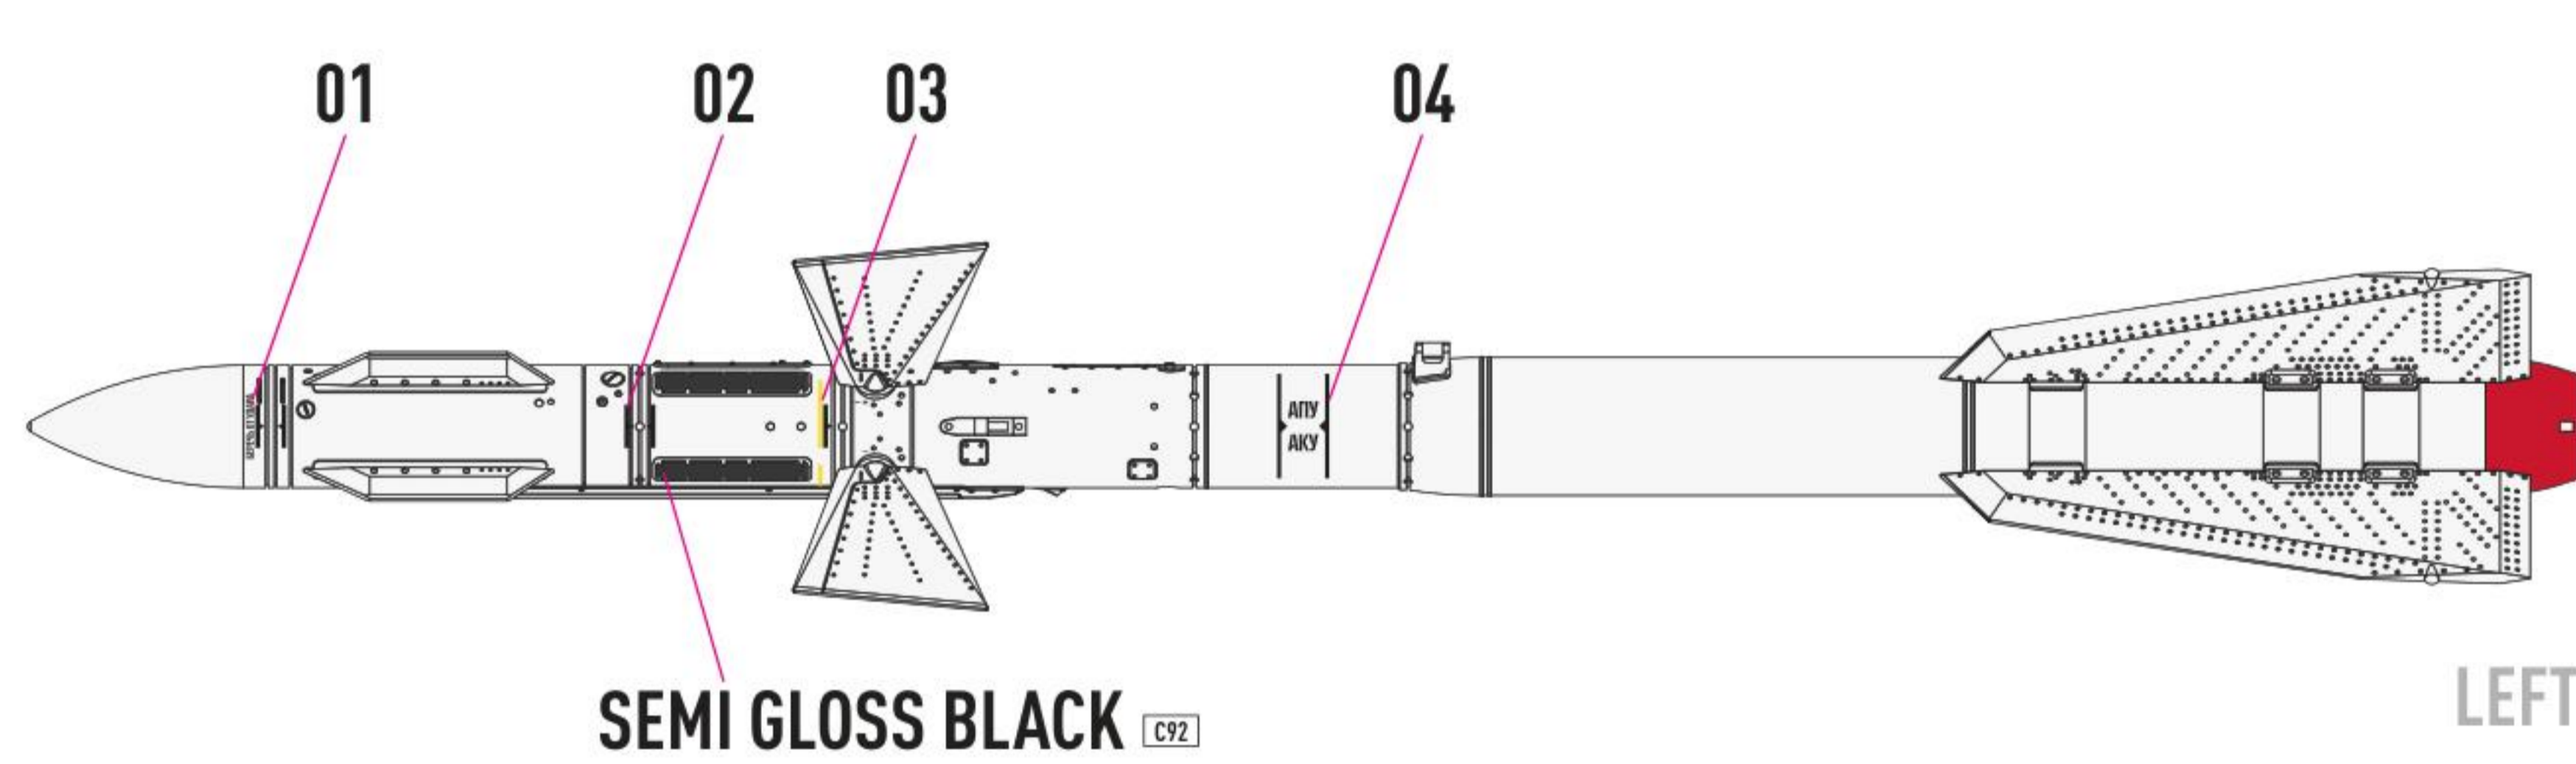

DECAL INSTRUCTION

COLORS	GUNZE / MR.COLOR
SEMI GLOSS BLACK	C92

COLORS	GUNZE / AEOEUS	GUNZE / MR.COLOR
WHITE	H1	C1

COLORS	GUNZE / AEOEUS	GUNZE / MR.COLOR
RED	H3	C3

DETAILS AFTER REMOVAL FROM SUPPORTS

1 X4 **OPTIONAL**
THIS STEP ONLY FOR STORAGE

2 X4

3 X4

4 X4

OPTIONAL
THIS STEP ONLY FOR STORAGE

FOR FLIGHT

FOR STORAGE

THE MAXIMUM NUMBER OF MISSILES: SU-27 (6 PCS)

ONLY ON THE INTERNAL PYLON OF THE: MIG-29 (2 PCS), YAK - 141 (2 PCS)