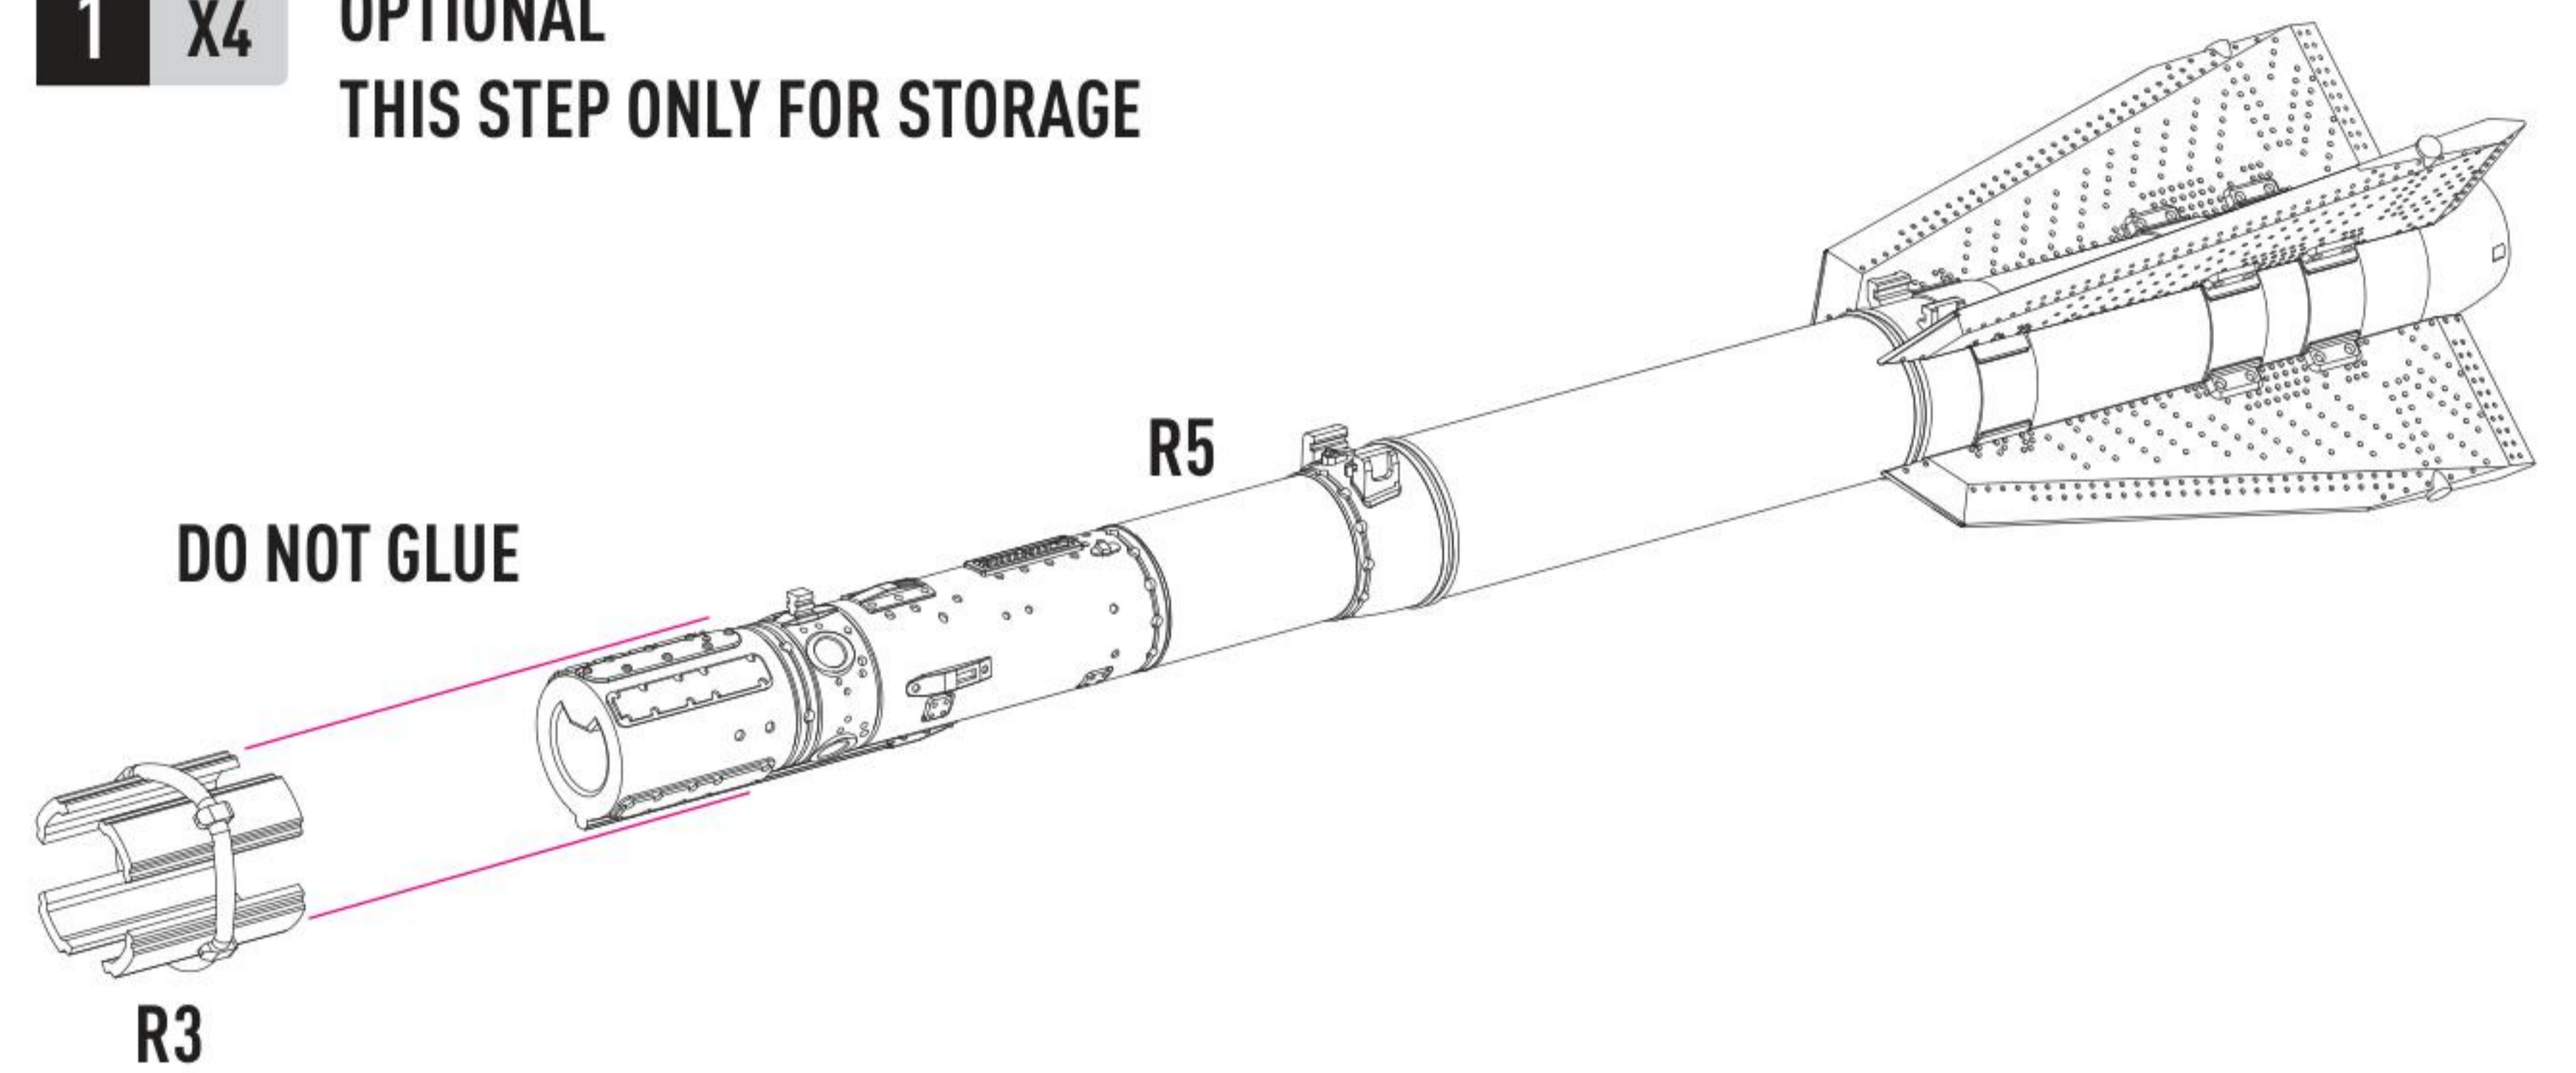

DECAL INSTRUCTION

COLORS	GUNZE / MR.COLOR
SEMI GLOSS BLACK	C92

COLORS	GUNZE / AEOEUS	GUNZE / MR.COLOR
WHITE	H1	C1

COLORS	GUNZE / AEOEUS	GUNZE / MR.COLOR
RED	H3	C3

DETAILS AFTER REMOVAL FROM SUPPORTS

1 X4 **OPTIONAL**
THIS STEP ONLY FOR STORAGE

2 X4

3 X4

4 X4

OPTIONAL
THIS STEP ONLY FOR STORAGE

FOR FLIGHT

FOR STORAGE

THE MAXIMUM NUMBER OF MISSILES: SU-27 (6 PCS)

ONLY ON THE INTERNAL PYLON OF THE: MIG-29 (2 PCS), YAK - 141 (2 PCS)