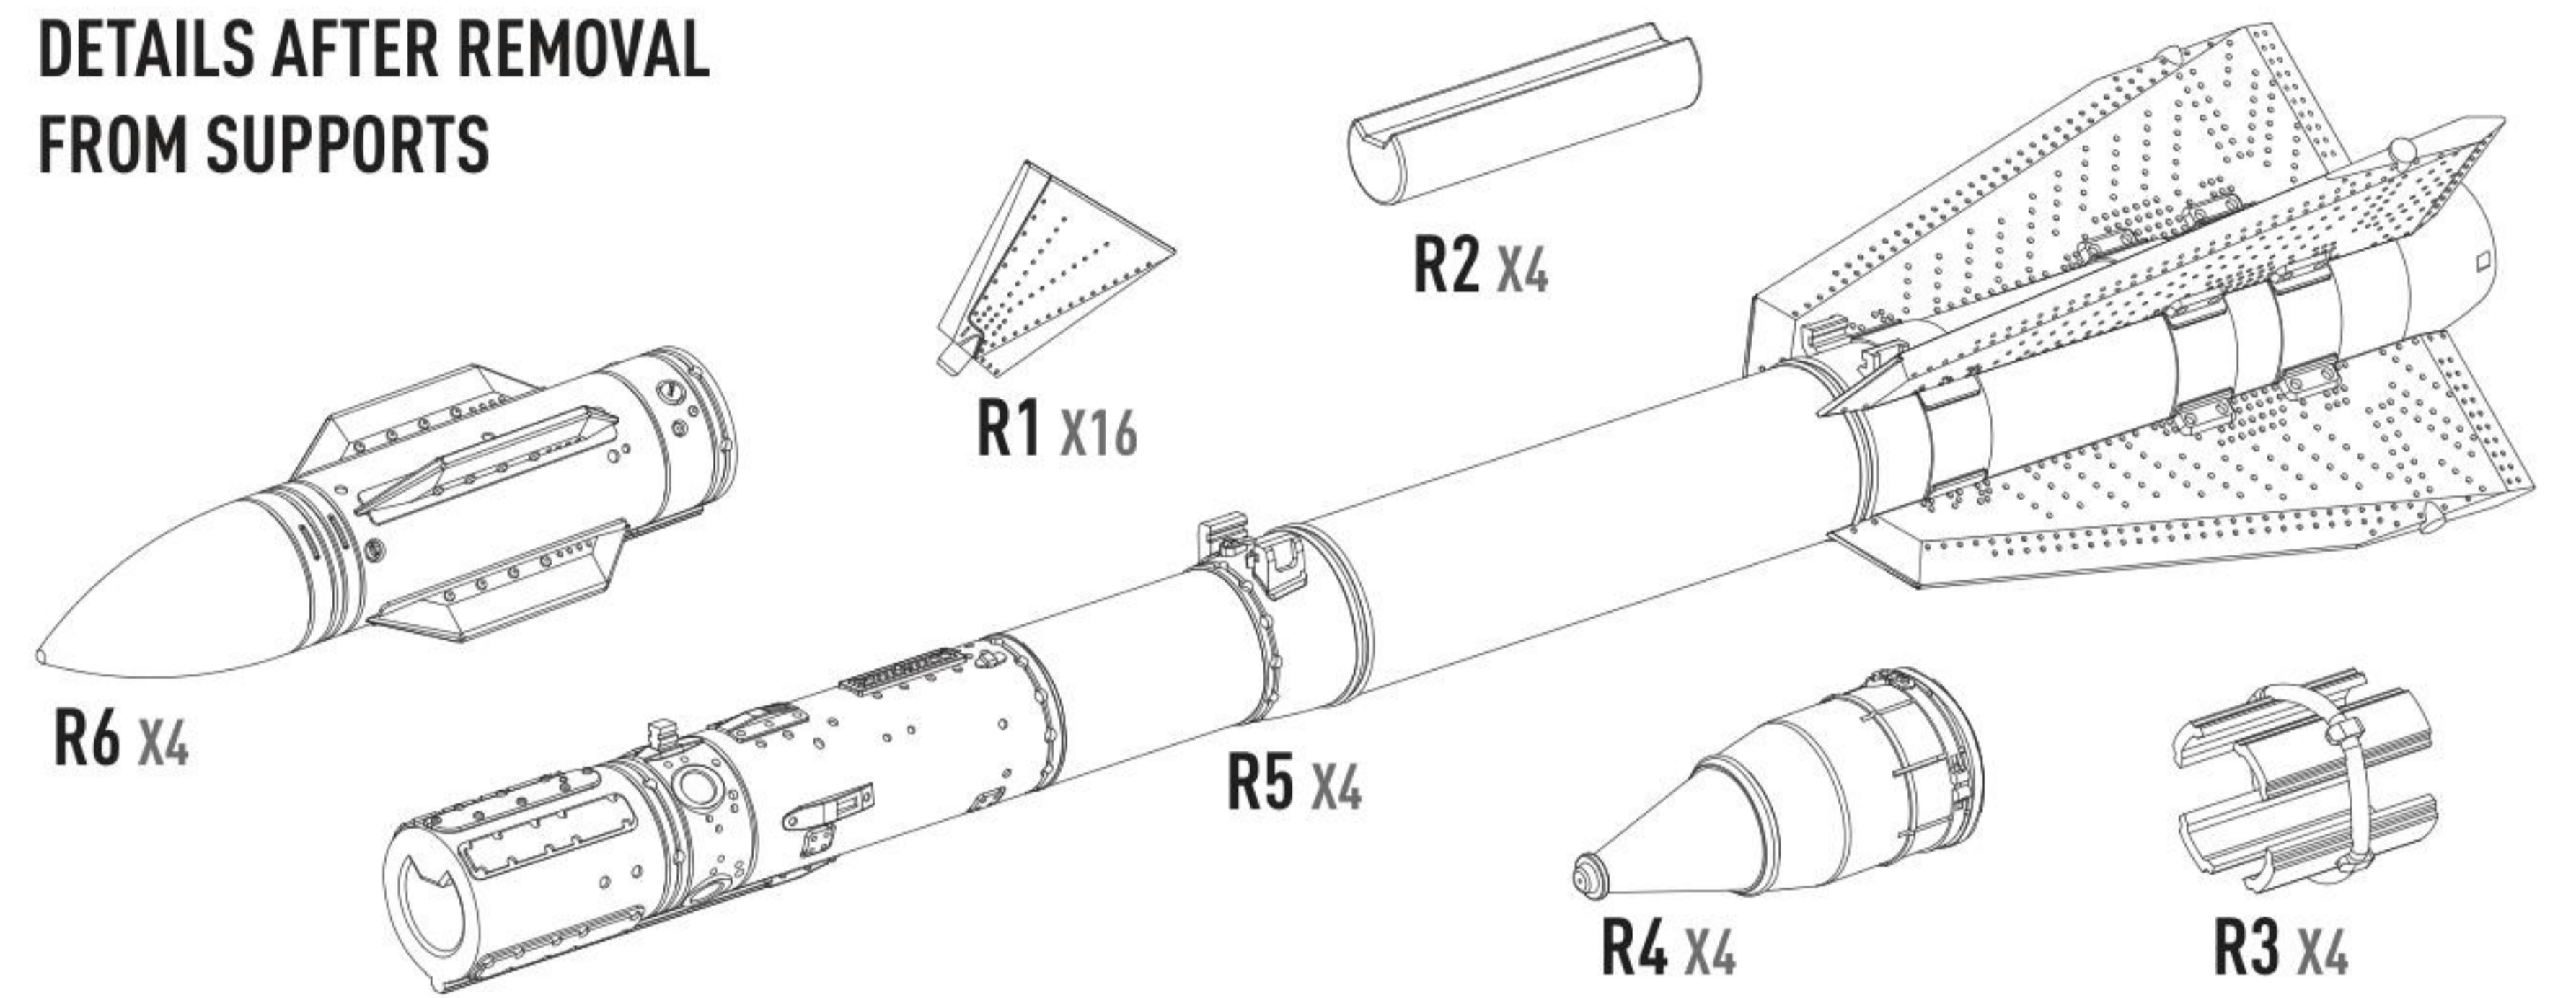

DECAL INSTRUCTION

COLORS	GUNZE / MR.COLOR
SEMI GLOSS BLACK	C92

COLORS	GUNZE / AEOEUS	GUNZE / MR.COLOR
WHITE	H1	C1

COLORS	GUNZE / AEOEUS	GUNZE / MR.COLOR
RED	H3	C3

DETAILS AFTER REMOVAL FROM SUPPORTS

1 X4 **OPTIONAL**
THIS STEP ONLY FOR STORAGE

2 X4

3 X4

4 X4

OPTIONAL
THIS STEP ONLY FOR STORAGE

FOR FLIGHT

FOR STORAGE

THE MAXIMUM NUMBER OF MISSILES: SU-27 (6 PCS)

ONLY ON THE INTERNAL PYLON OF THE: MIG-29 (2 PCS), YAK - 141 (2 PCS)