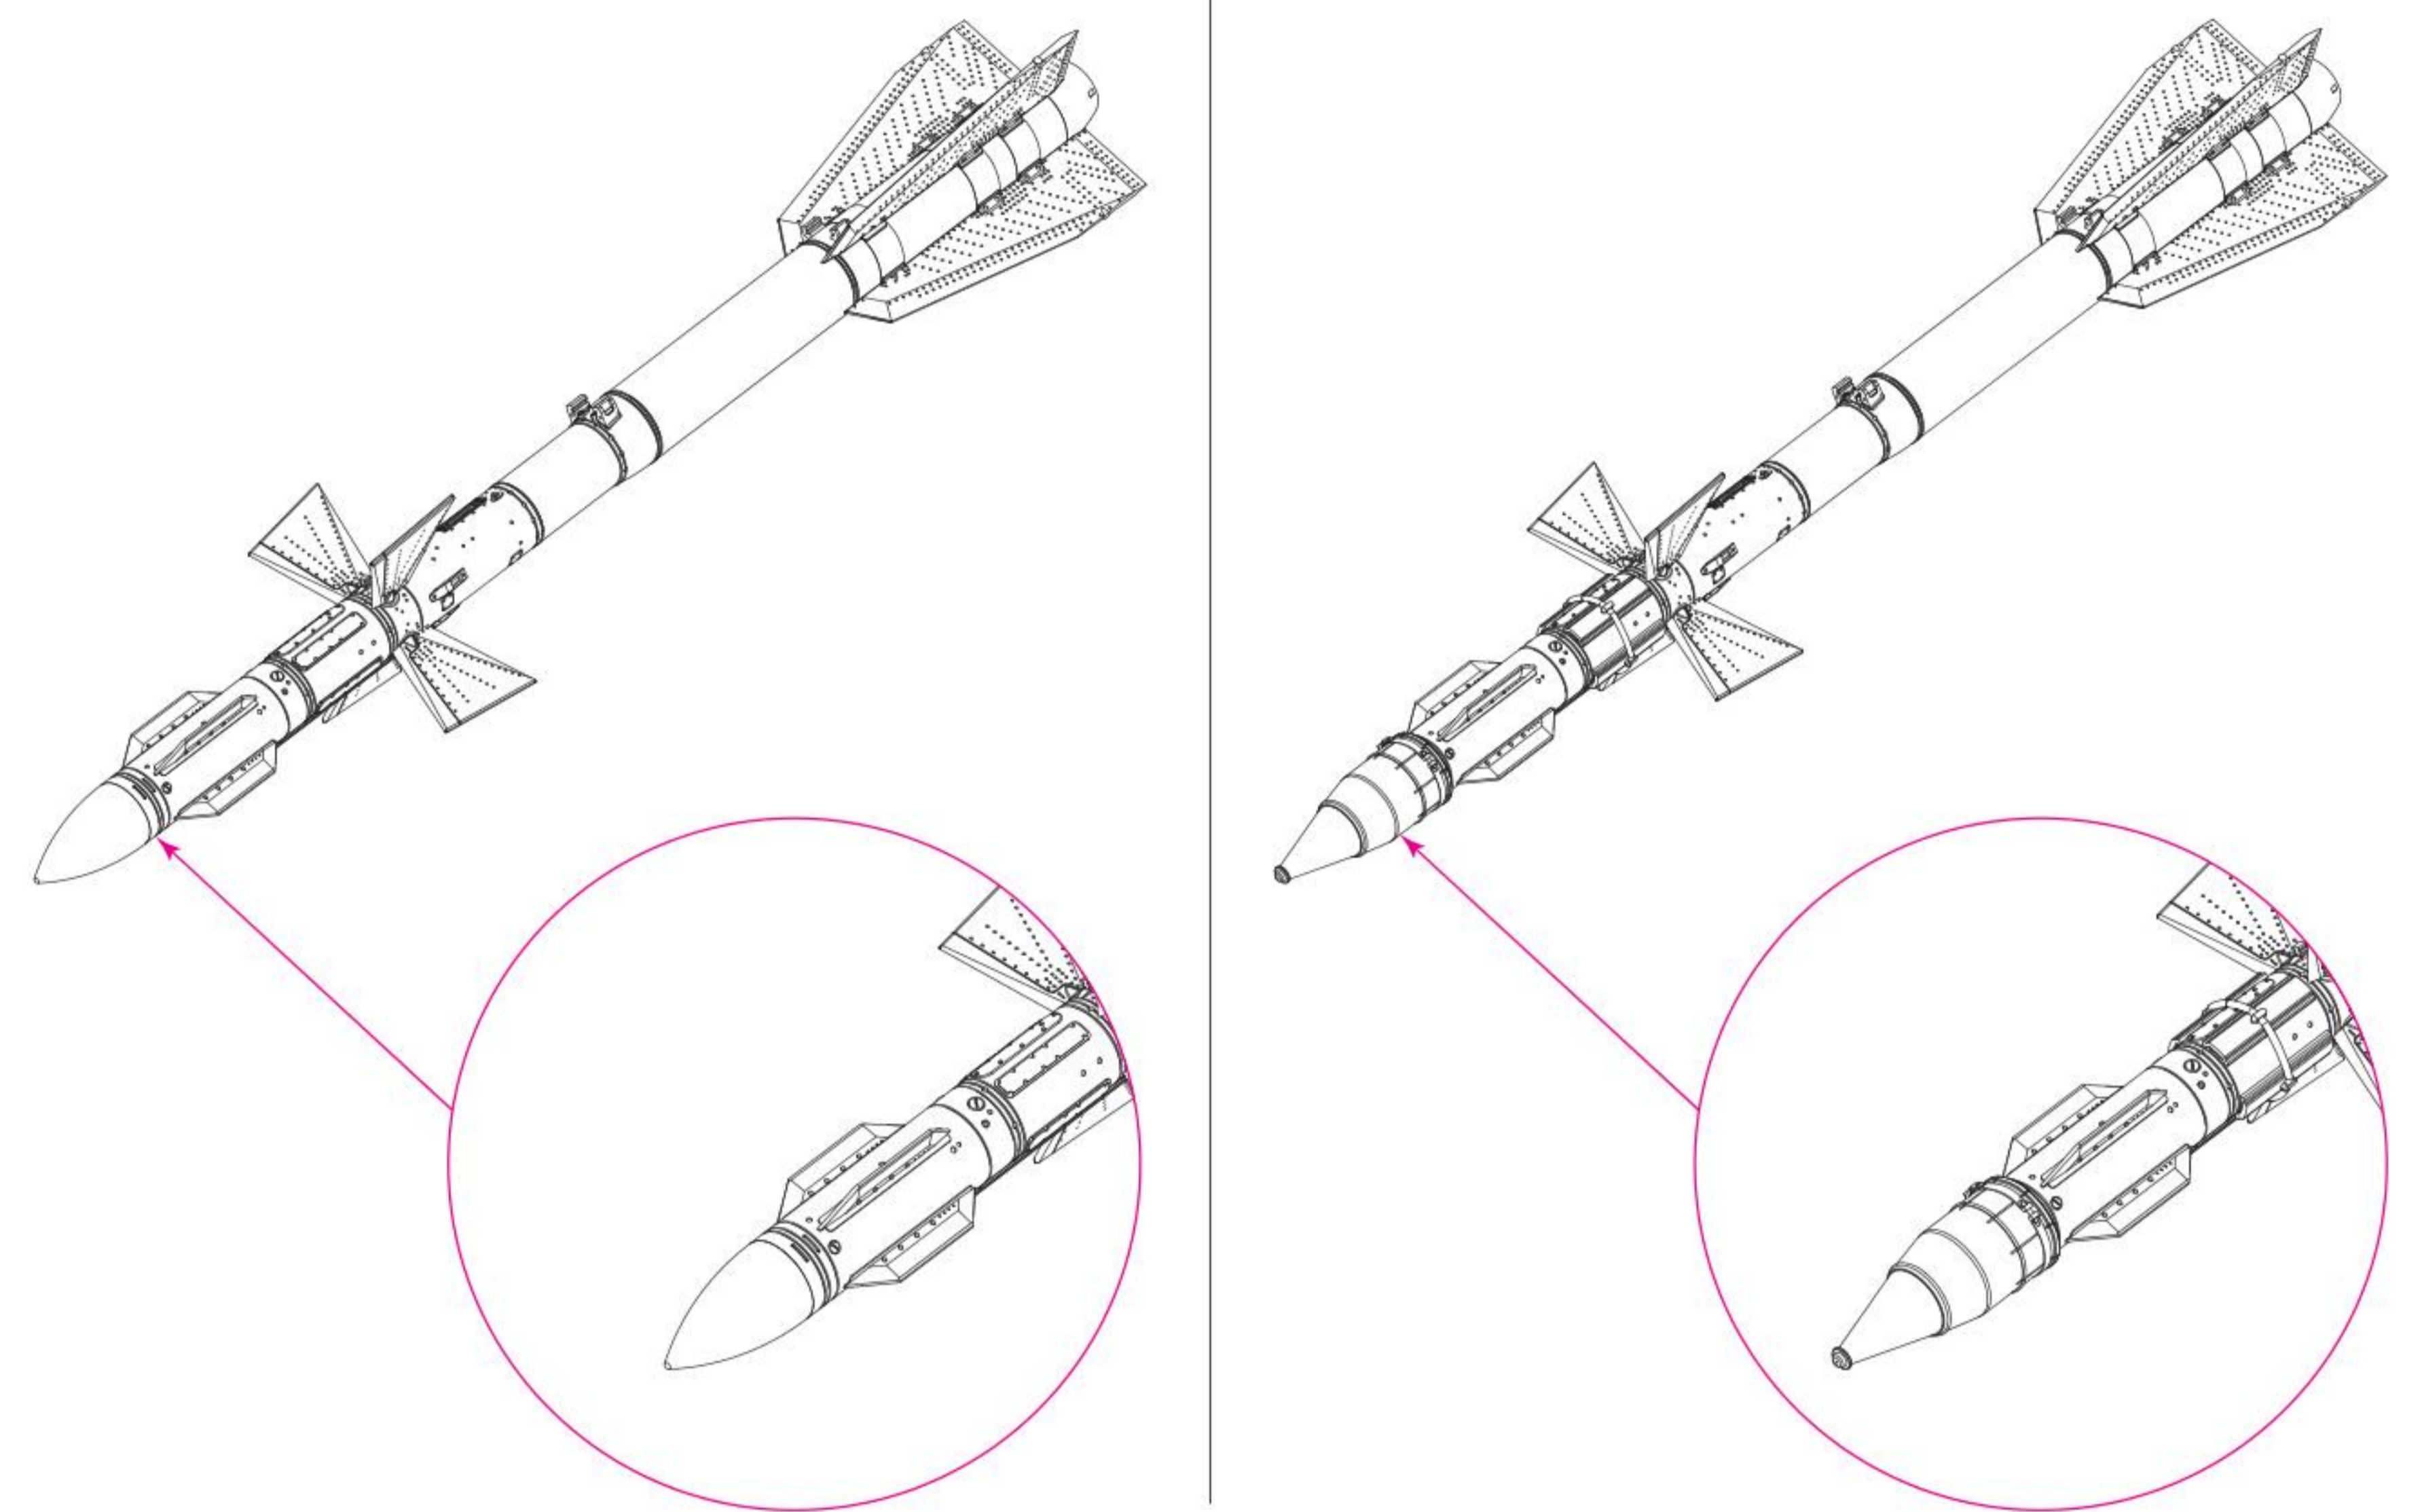

DECAL INSTRUCTION

COLORS	GUNZE / MR.COLOR
SEMI GLOSS BLACK	C92

COLORS	GUNZE / AEOEUS	GUNZE / MR.COLOR
WHITE	H1	C1

COLORS	GUNZE / AEOEUS	GUNZE / MR.COLOR
RED	H3	C3

DETAILS AFTER REMOVAL FROM SUPPORTS

1 X4 **OPTIONAL**
THIS STEP ONLY FOR STORAGE

2 X4

3 X4

4 X4

OPTIONAL
THIS STEP ONLY FOR STORAGE

FOR FLIGHT

FOR STORAGE

THE MAXIMUM NUMBER OF MISSILES: SU-27 (6 PCS)

ONLY ON THE INTERNAL PYLON OF THE: MIG-29 (2 PCS), YAK - 141 (2 PCS)