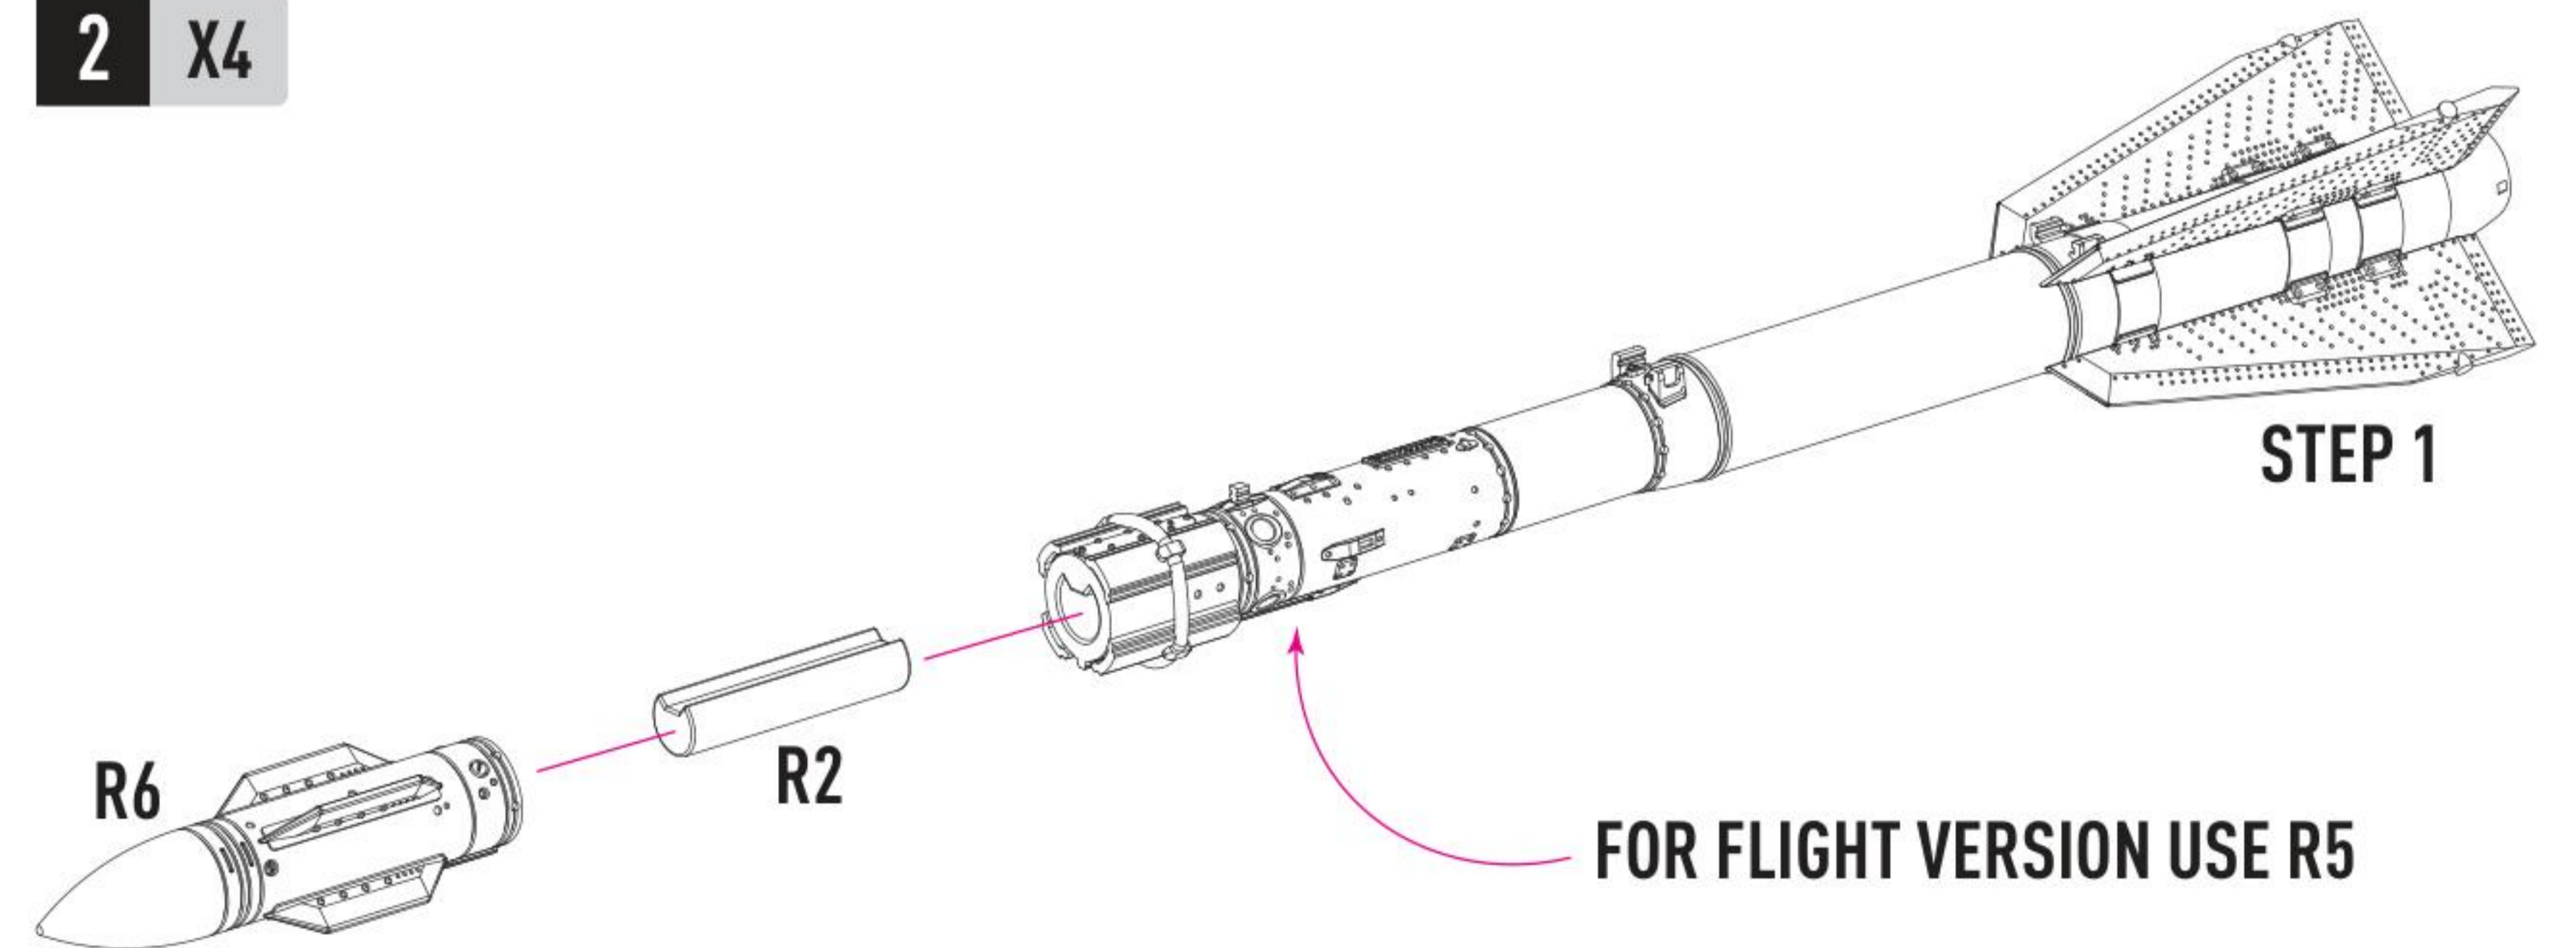

DECAL INSTRUCTION

COLORS	GUNZE / MR.COLOR
SEMI GLOSS BLACK	C92

COLORS	GUNZE / AEOEUS	GUNZE / MR.COLOR
WHITE	H1	C1

COLORS	GUNZE / AEOEUS	GUNZE / MR.COLOR
RED	H3	C3

DETAILS AFTER REMOVAL FROM SUPPORTS

1 X4 **OPTIONAL**
THIS STEP ONLY FOR STORAGE

2 X4

3 X4

4 X4

OPTIONAL
THIS STEP ONLY FOR STORAGE

FOR FLIGHT

FOR STORAGE

THE MAXIMUM NUMBER OF MISSILES: SU-27 (6 PCS)

ONLY ON THE INTERNAL PYLON OF THE: MIG-29 (2 PCS), YAK - 141 (2 PCS)