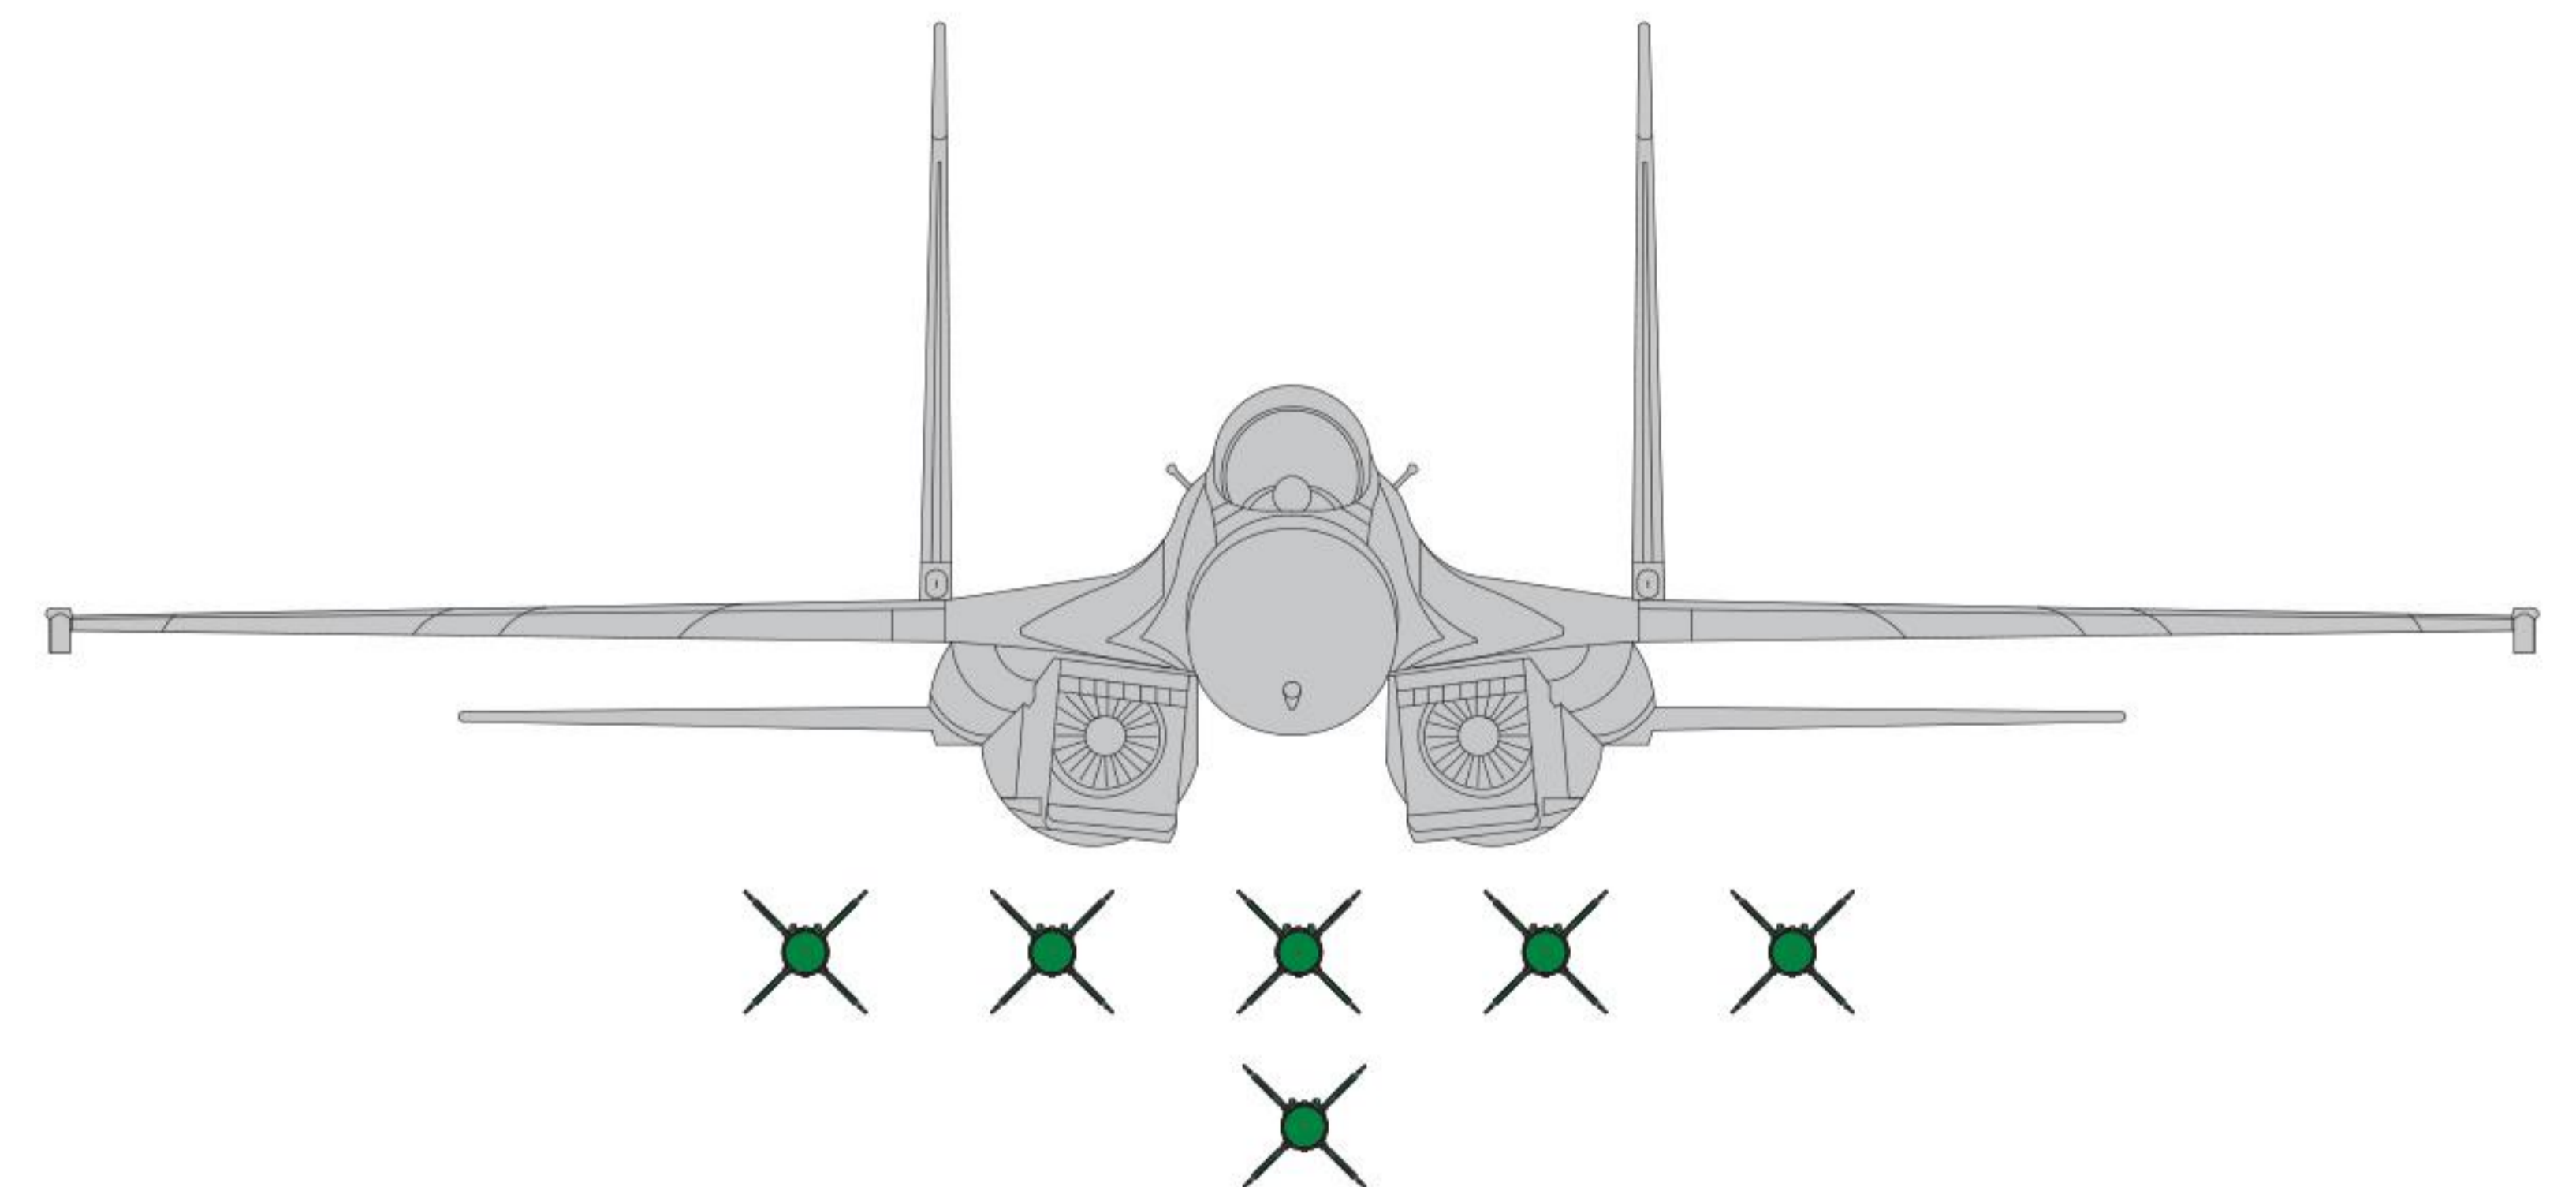

DECAL INSTRUCTION

COLORS	GUNZE / MR.COLOR
SEMI GLOSS BLACK	C92

COLORS	GUNZE / AEOEUS	GUNZE / MR.COLOR
WHITE	H1	C1

COLORS	GUNZE / AEOEUS	GUNZE / MR.COLOR
RED	H3	C3

DETAILS AFTER REMOVAL FROM SUPPORTS

1 X4 **OPTIONAL**
THIS STEP ONLY FOR STORAGE

2 X4

3 X4

4 X4

OPTIONAL
THIS STEP ONLY FOR STORAGE

FOR FLIGHT

FOR STORAGE

THE MAXIMUM NUMBER OF MISSILES: SU-27 (6 PCS)

ONLY ON THE INTERNAL PYLON OF THE: MIG-29 (2 PCS), YAK - 141 (2 PCS)