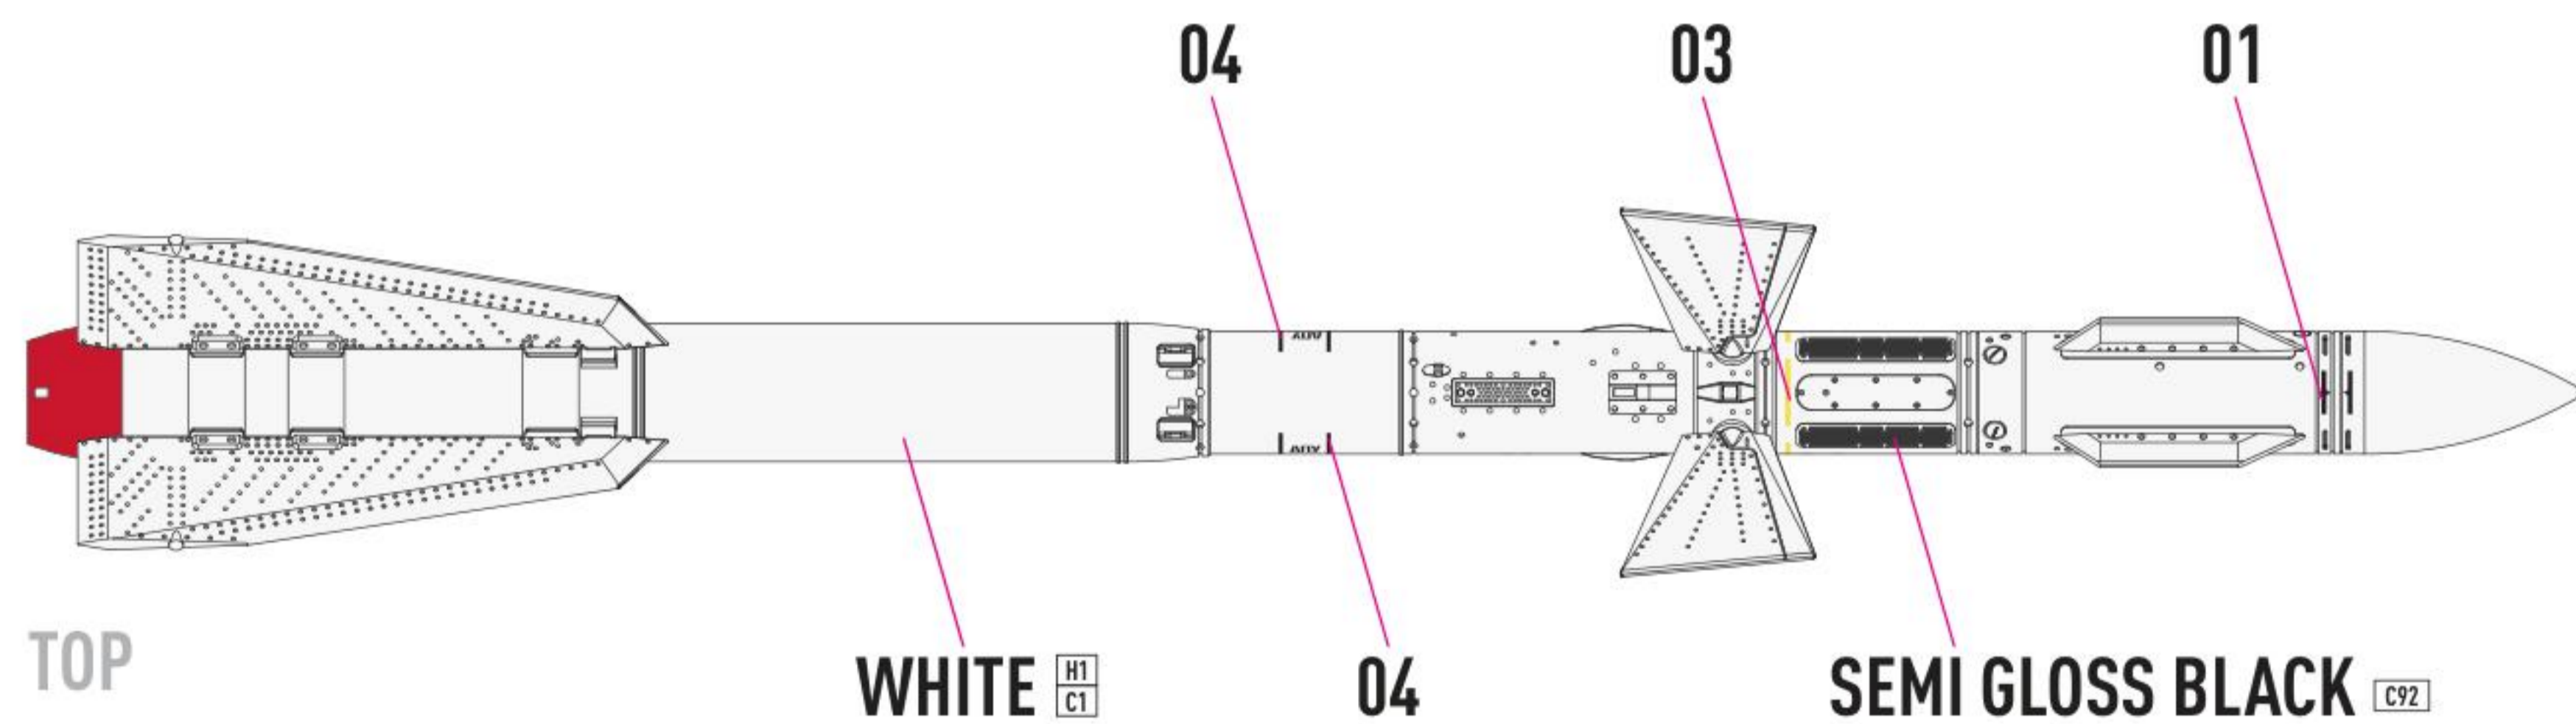

DECAL INSTRUCTION

COLORS	GUNZE / MR.COLOR
SEMI GLOSS BLACK	C92

COLORS	GUNZE / AEOEUS	GUNZE / MR.COLOR
WHITE	H1	C1

COLORS	GUNZE / AEOEUS	GUNZE / MR.COLOR
RED	H3	C3

DETAILS AFTER REMOVAL FROM SUPPORTS

1 X4 **OPTIONAL**
THIS STEP ONLY FOR STORAGE

2 X4

3 X4

4 X4

OPTIONAL
THIS STEP ONLY FOR STORAGE

FOR FLIGHT

FOR STORAGE

THE MAXIMUM NUMBER OF MISSILES: SU-27 (6 PCS)

ONLY ON THE INTERNAL PYLON OF THE: MIG-29 (2 PCS), YAK - 141 (2 PCS)