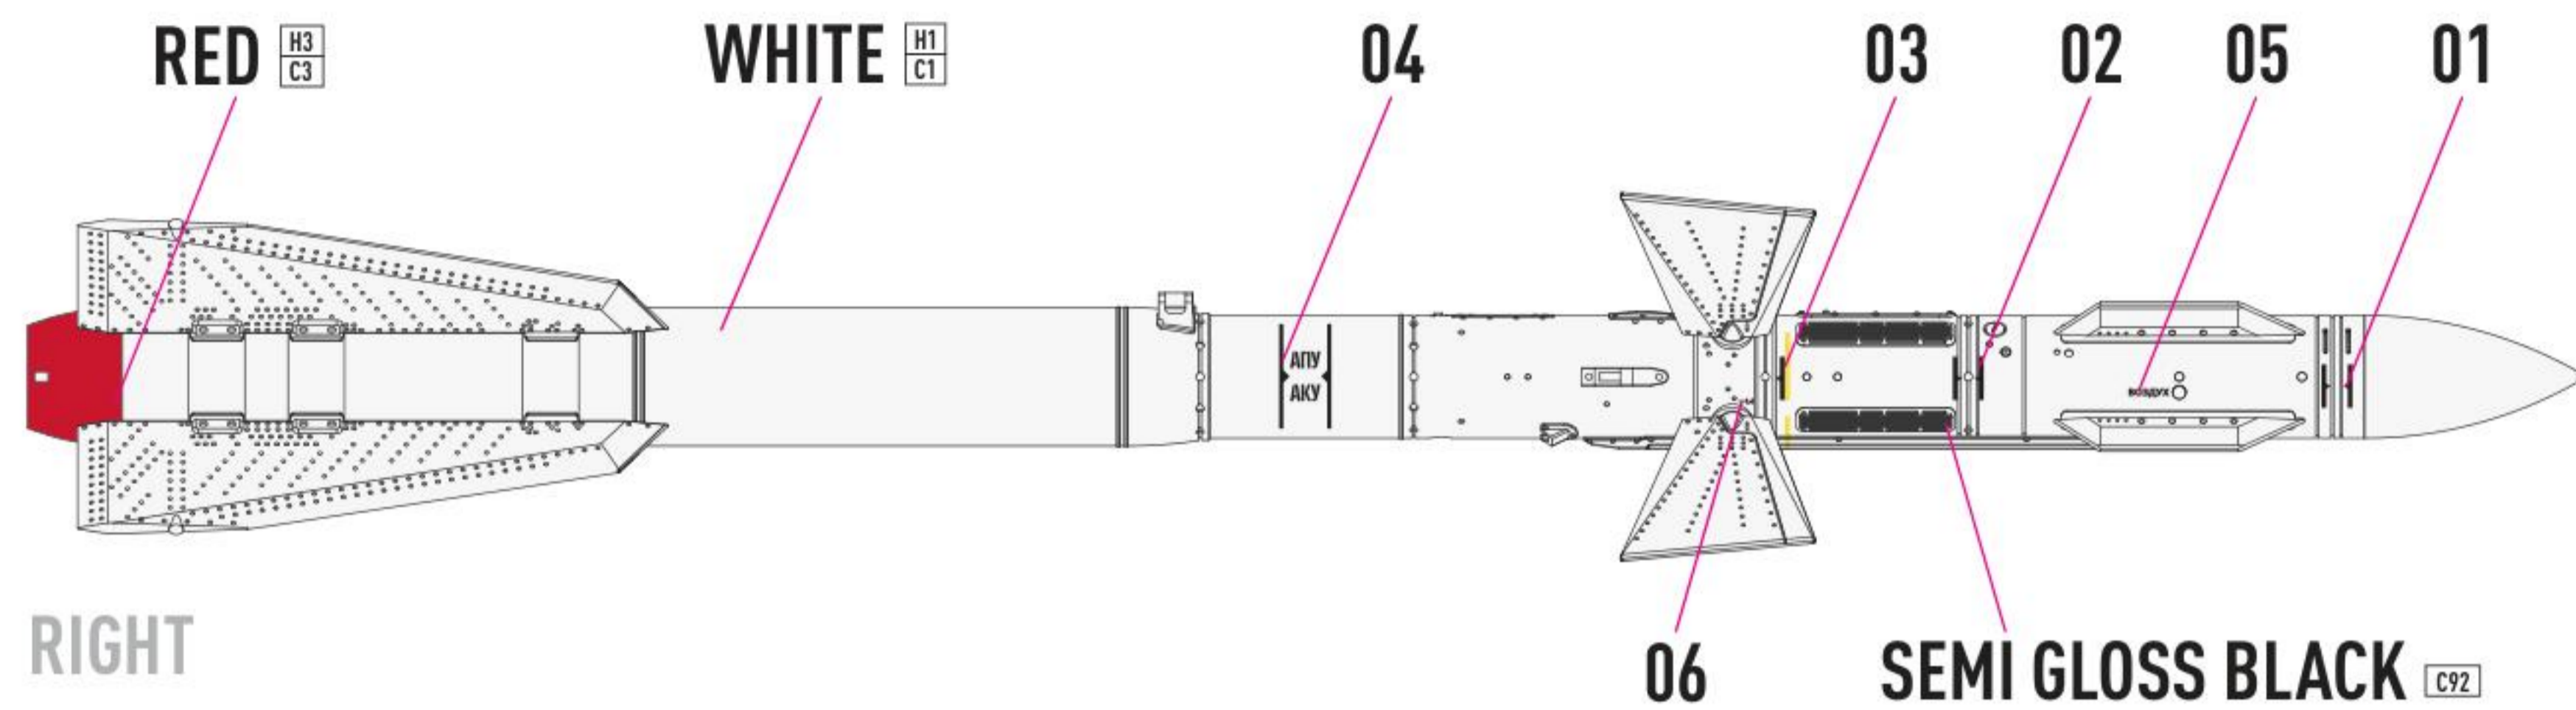

DECAL INSTRUCTION

COLORS	GUNZE / MR.COLOR
SEMI GLOSS BLACK	C92

COLORS	GUNZE / AEOEUS	GUNZE / MR.COLOR
WHITE	H1	C1

COLORS	GUNZE / AEOEUS	GUNZE / MR.COLOR
RED	H3	C3

DETAILS AFTER REMOVAL FROM SUPPORTS

1 X4 **OPTIONAL**
THIS STEP ONLY FOR STORAGE

2 X4

3 X4

4 X4

OPTIONAL
THIS STEP ONLY FOR STORAGE

FOR FLIGHT

FOR STORAGE

THE MAXIMUM NUMBER OF MISSILES: SU-27 (6 PCS)

ONLY ON THE INTERNAL PYLON OF THE: MIG-29 (2 PCS), YAK - 141 (2 PCS)