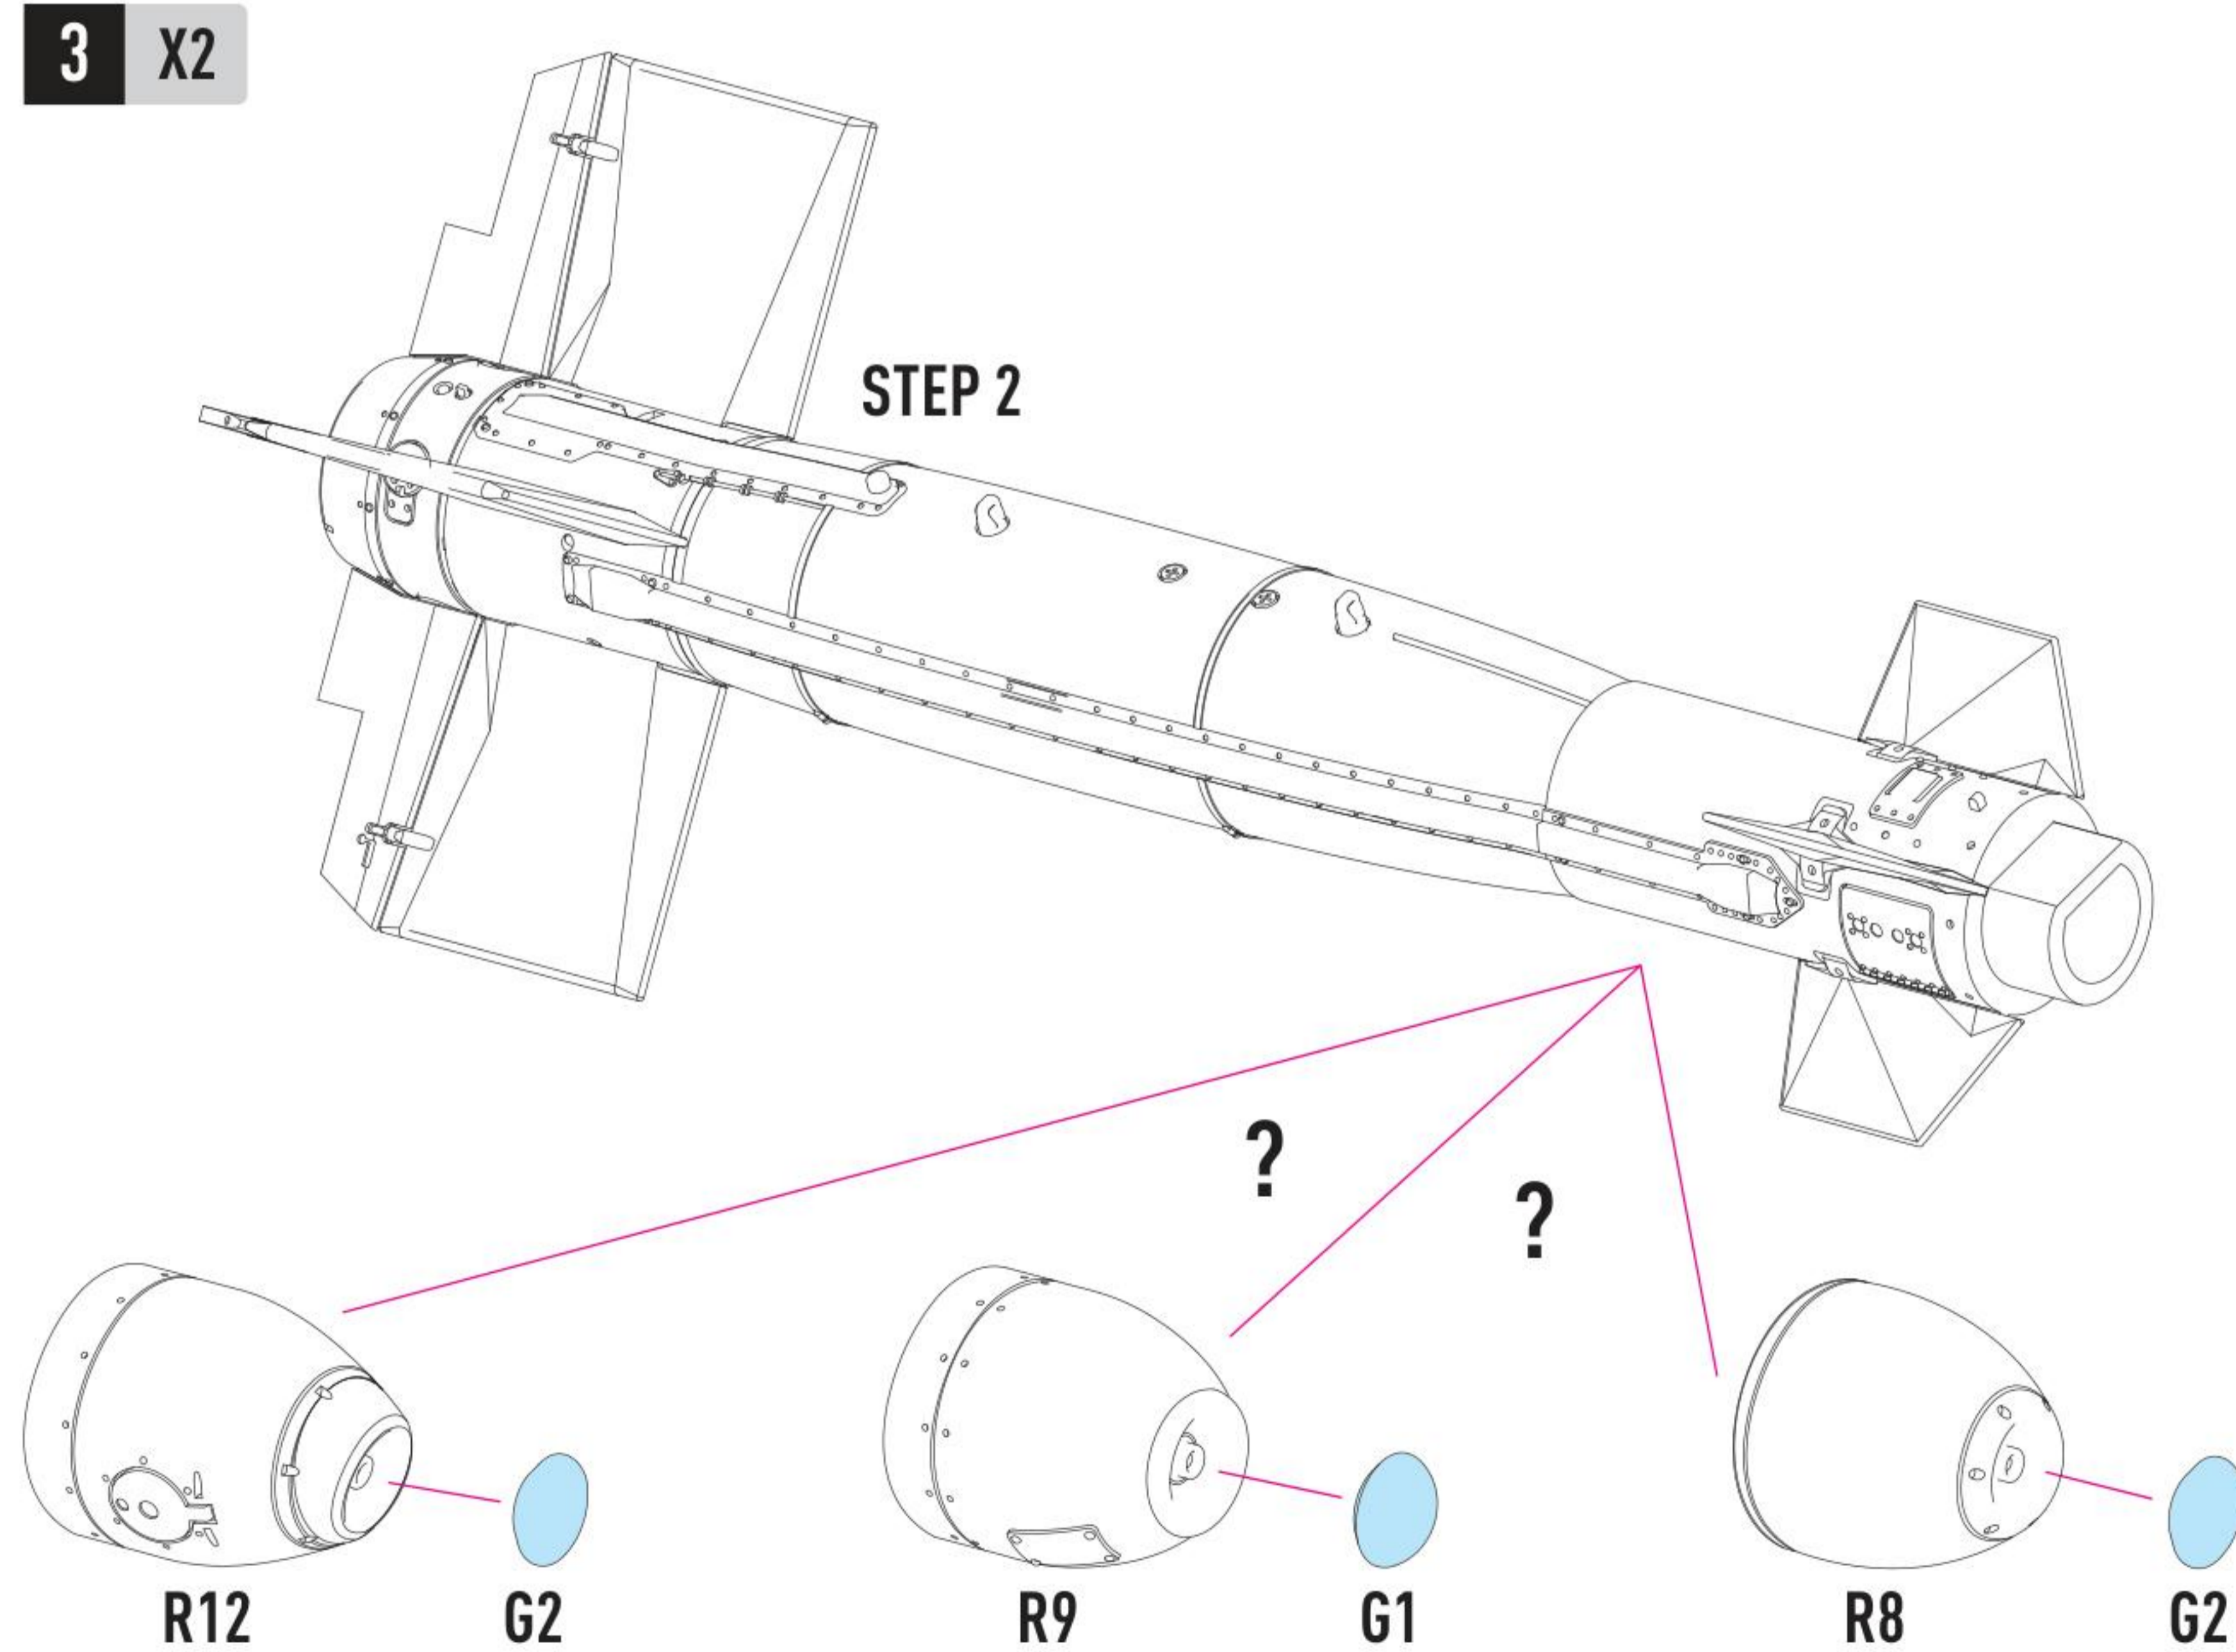

COLORS	GUNZE / AEGEUS	GUNZE / MR.COLOR
SEMI GLOSS BLACK		C92
GUNSHIP GRAY	H305	C305

COLORS	GUNZE / AEGEUS	GUNZE / MR.COLOR
OLIVE DRAB	H52	C21

COLORS	GUNZE / AEGEUS	GUNZE / MR.COLOR
RED	H305	C305

DETAILS AFTER REMOVAL FROM SUPPORTS

2 X2

4 X2

3 X2

X2 **5**