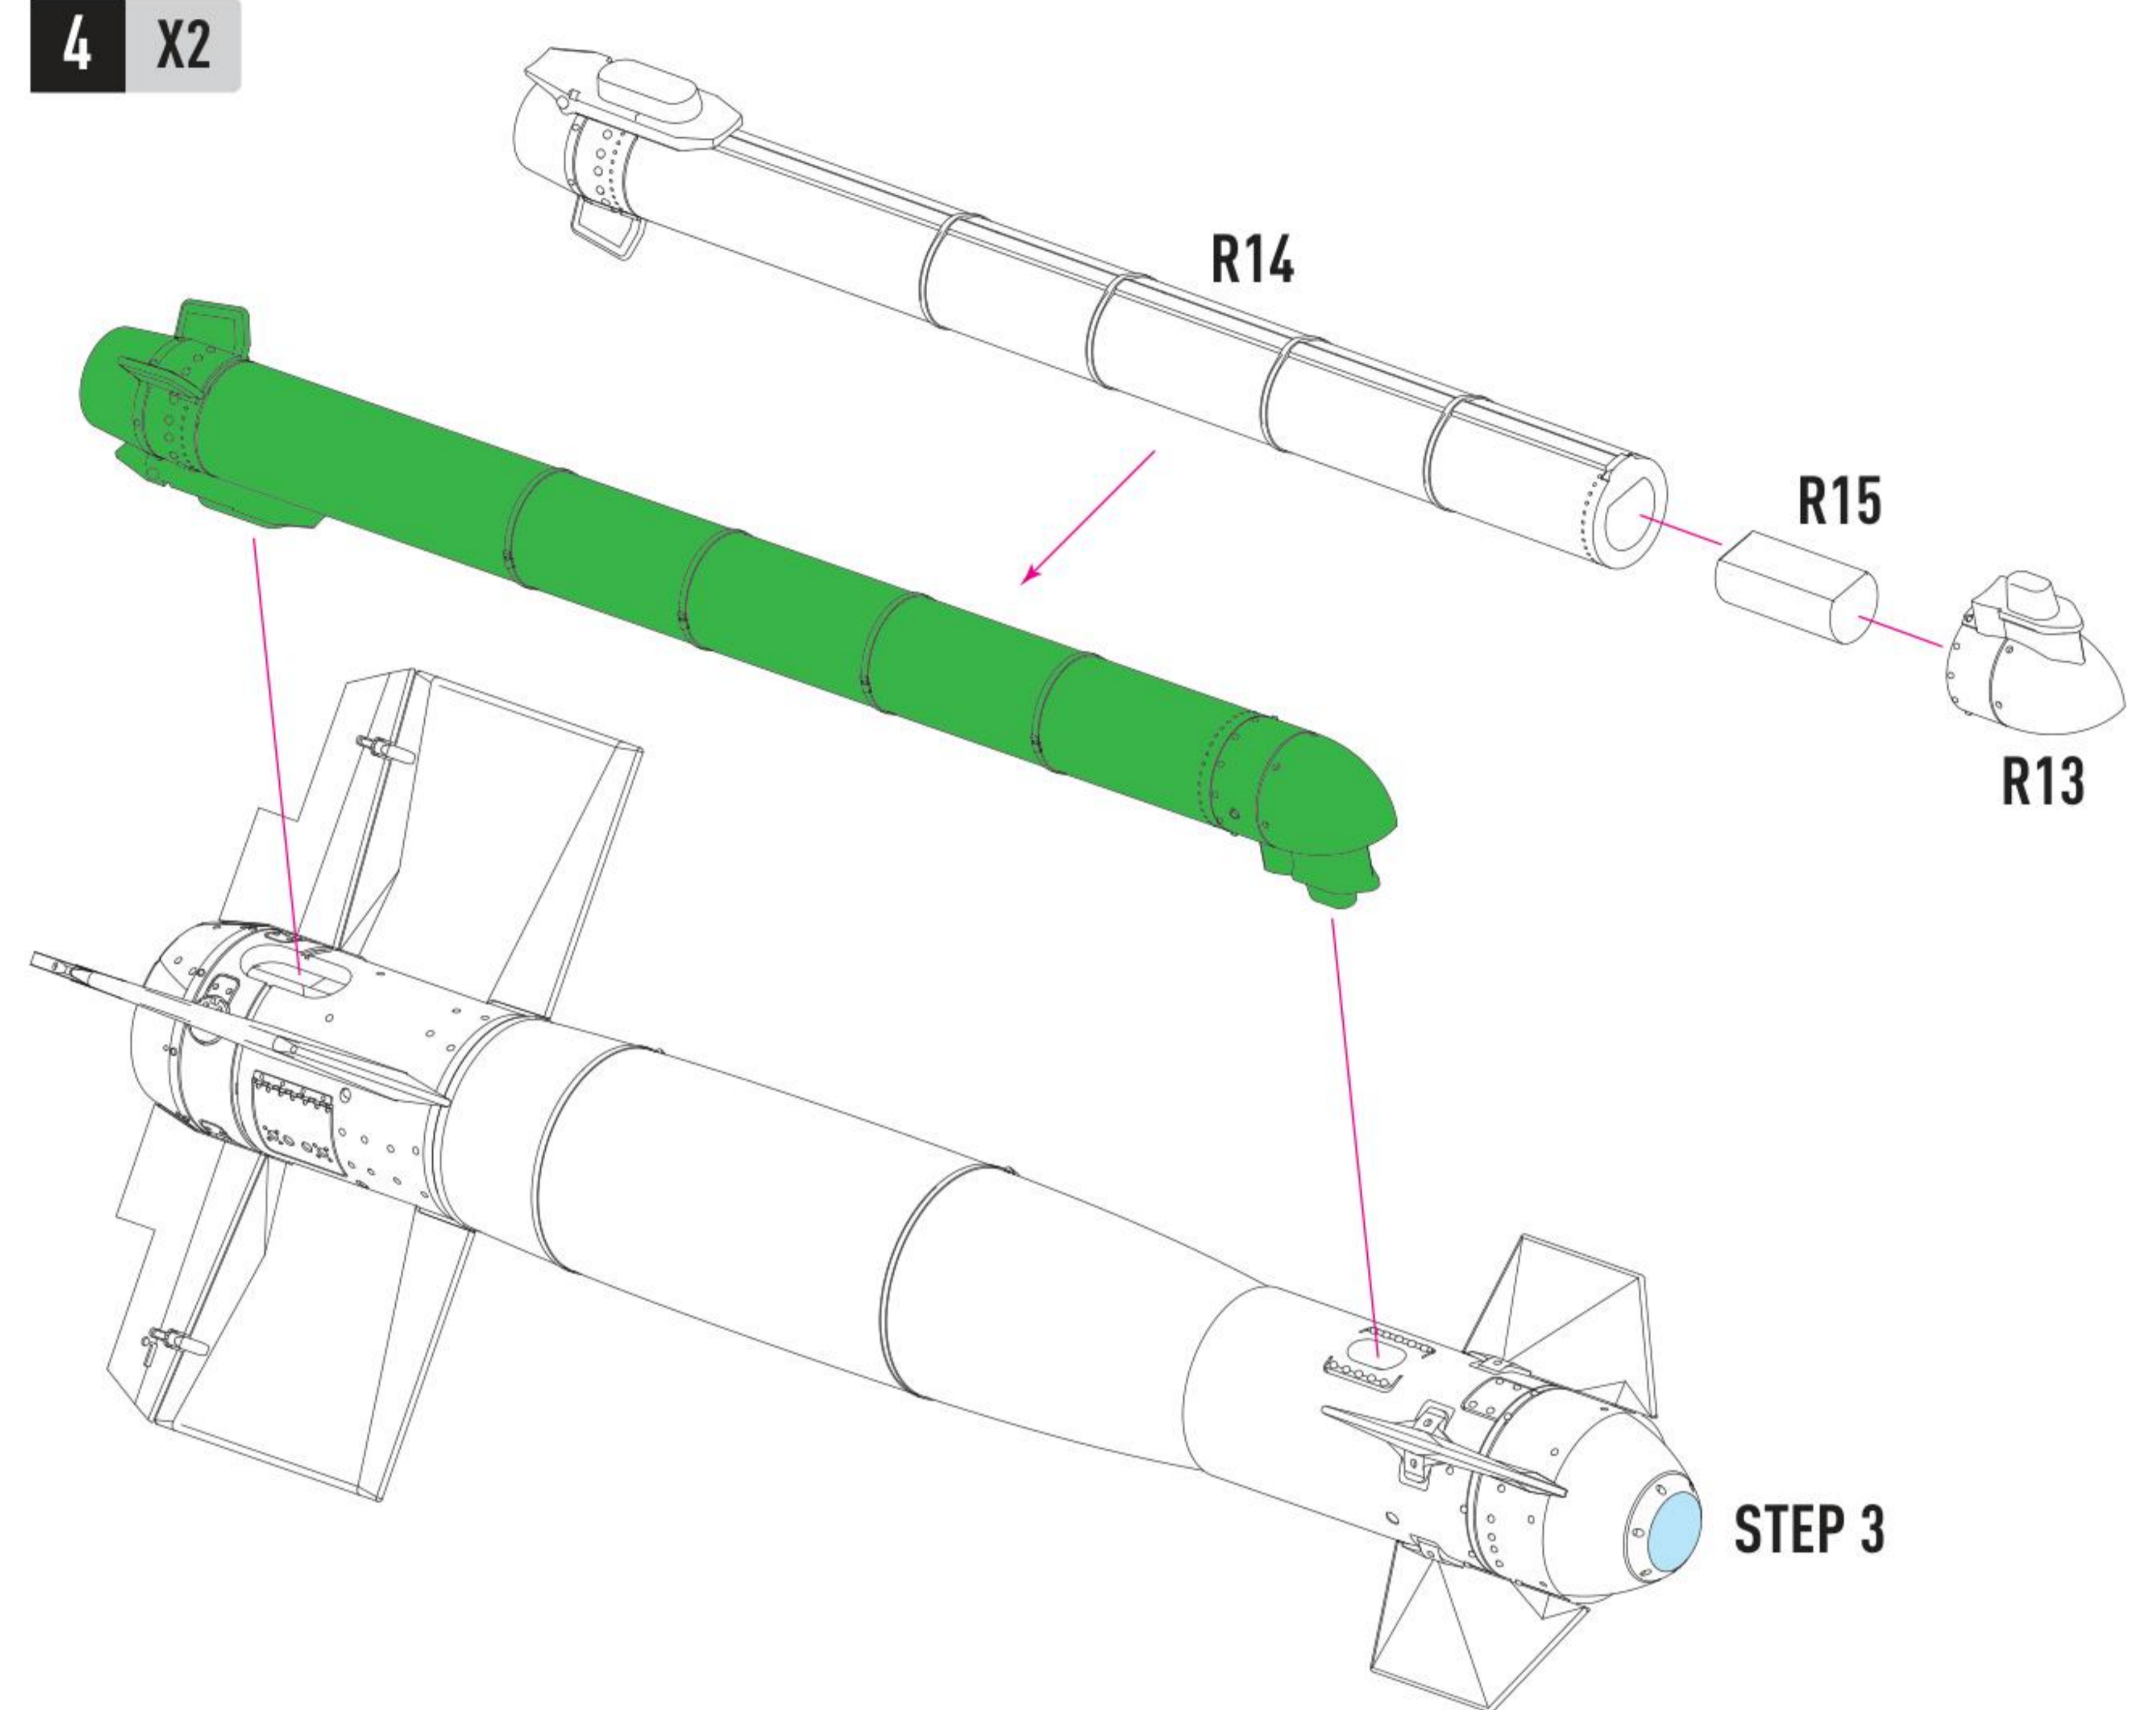

COLORS	GUNZE / AEGEUS	GUNZE / MR.COLOR
SEMI GLOSS BLACK		C92
GUNSHIP GRAY	H305	C305

COLORS	GUNZE / AEGEUS	GUNZE / MR.COLOR
OLIVE DRAB	H52	C21

COLORS	GUNZE / AEGEUS	GUNZE / MR.COLOR
RED	H305	C305

DETAILS AFTER REMOVAL FROM SUPPORTS

2 X2

4 X2

3 X2

X2 **5**