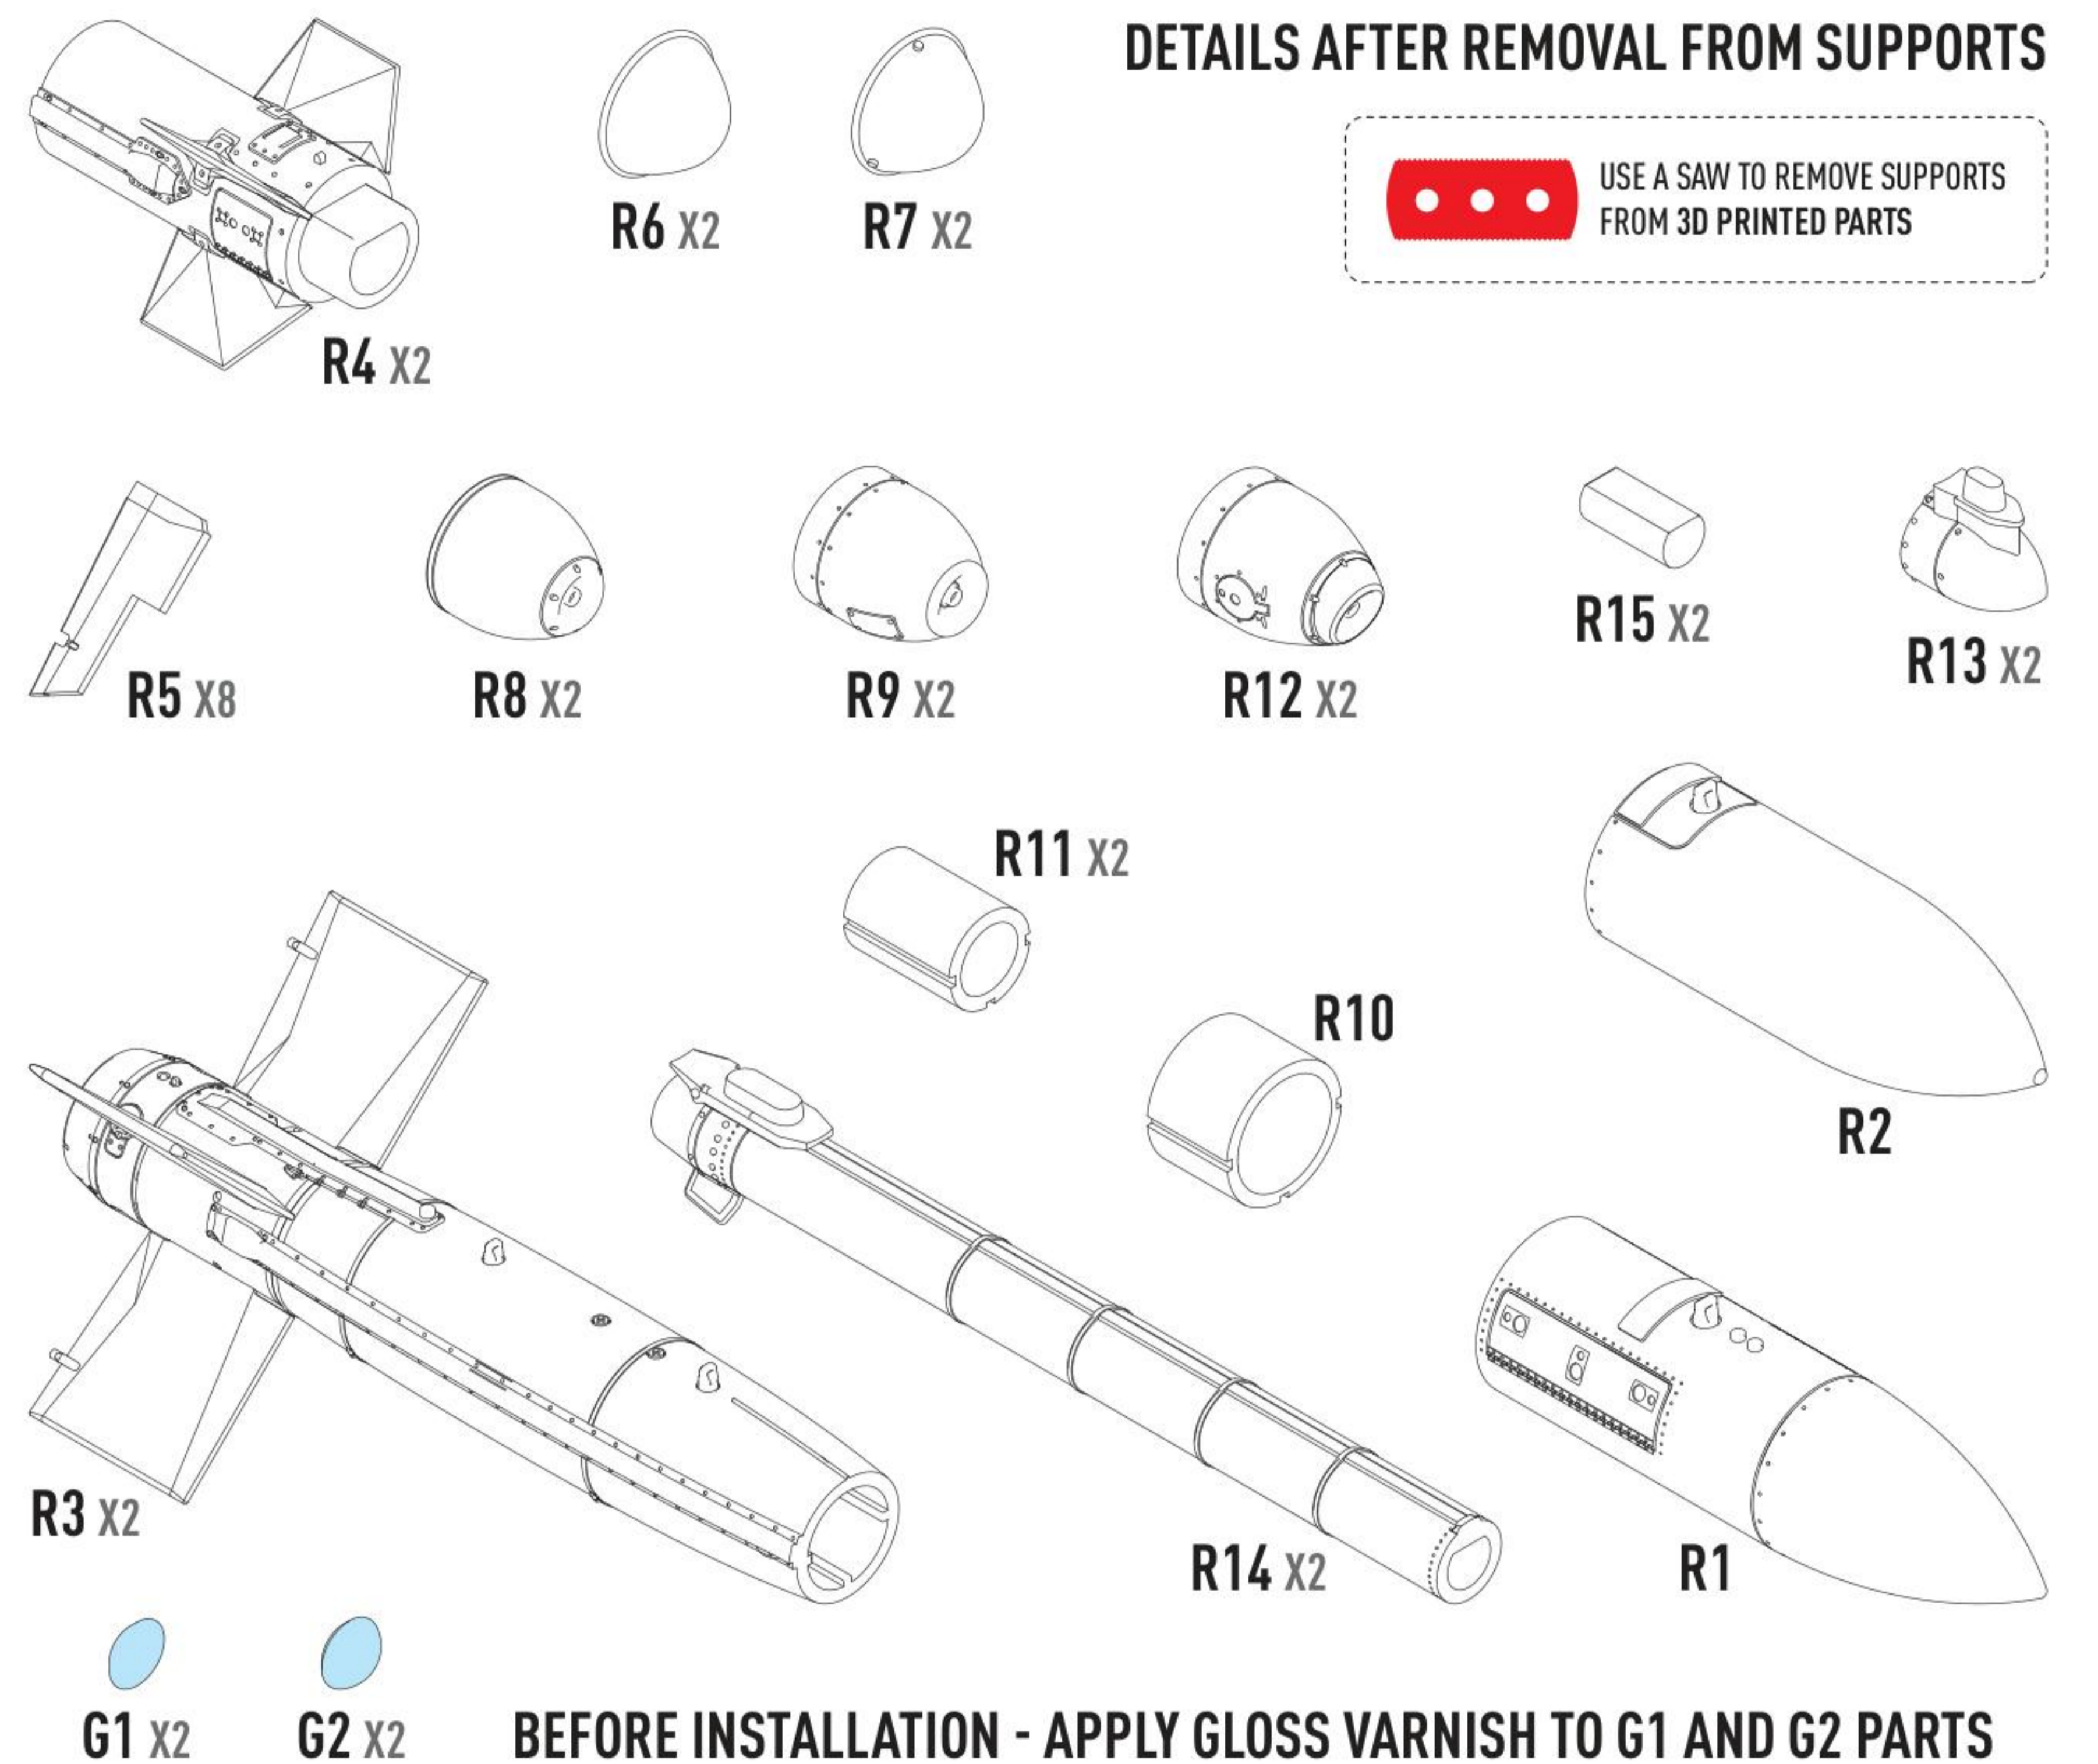

COLORS	GUNZE / AEGEUS	GUNZE / MR.COLOR
SEMI GLOSS BLACK		C92
GUNSHIP GRAY	H305	C305

COLORS	GUNZE / AEGEUS	GUNZE / MR.COLOR
OLIVE DRAB	H52	C21

COLORS	GUNZE / AEGEUS	GUNZE / MR.COLOR
RED	H305	C305

DETAILS AFTER REMOVAL FROM SUPPORTS

2 X2

4 X2

3 X2

X2 **5**