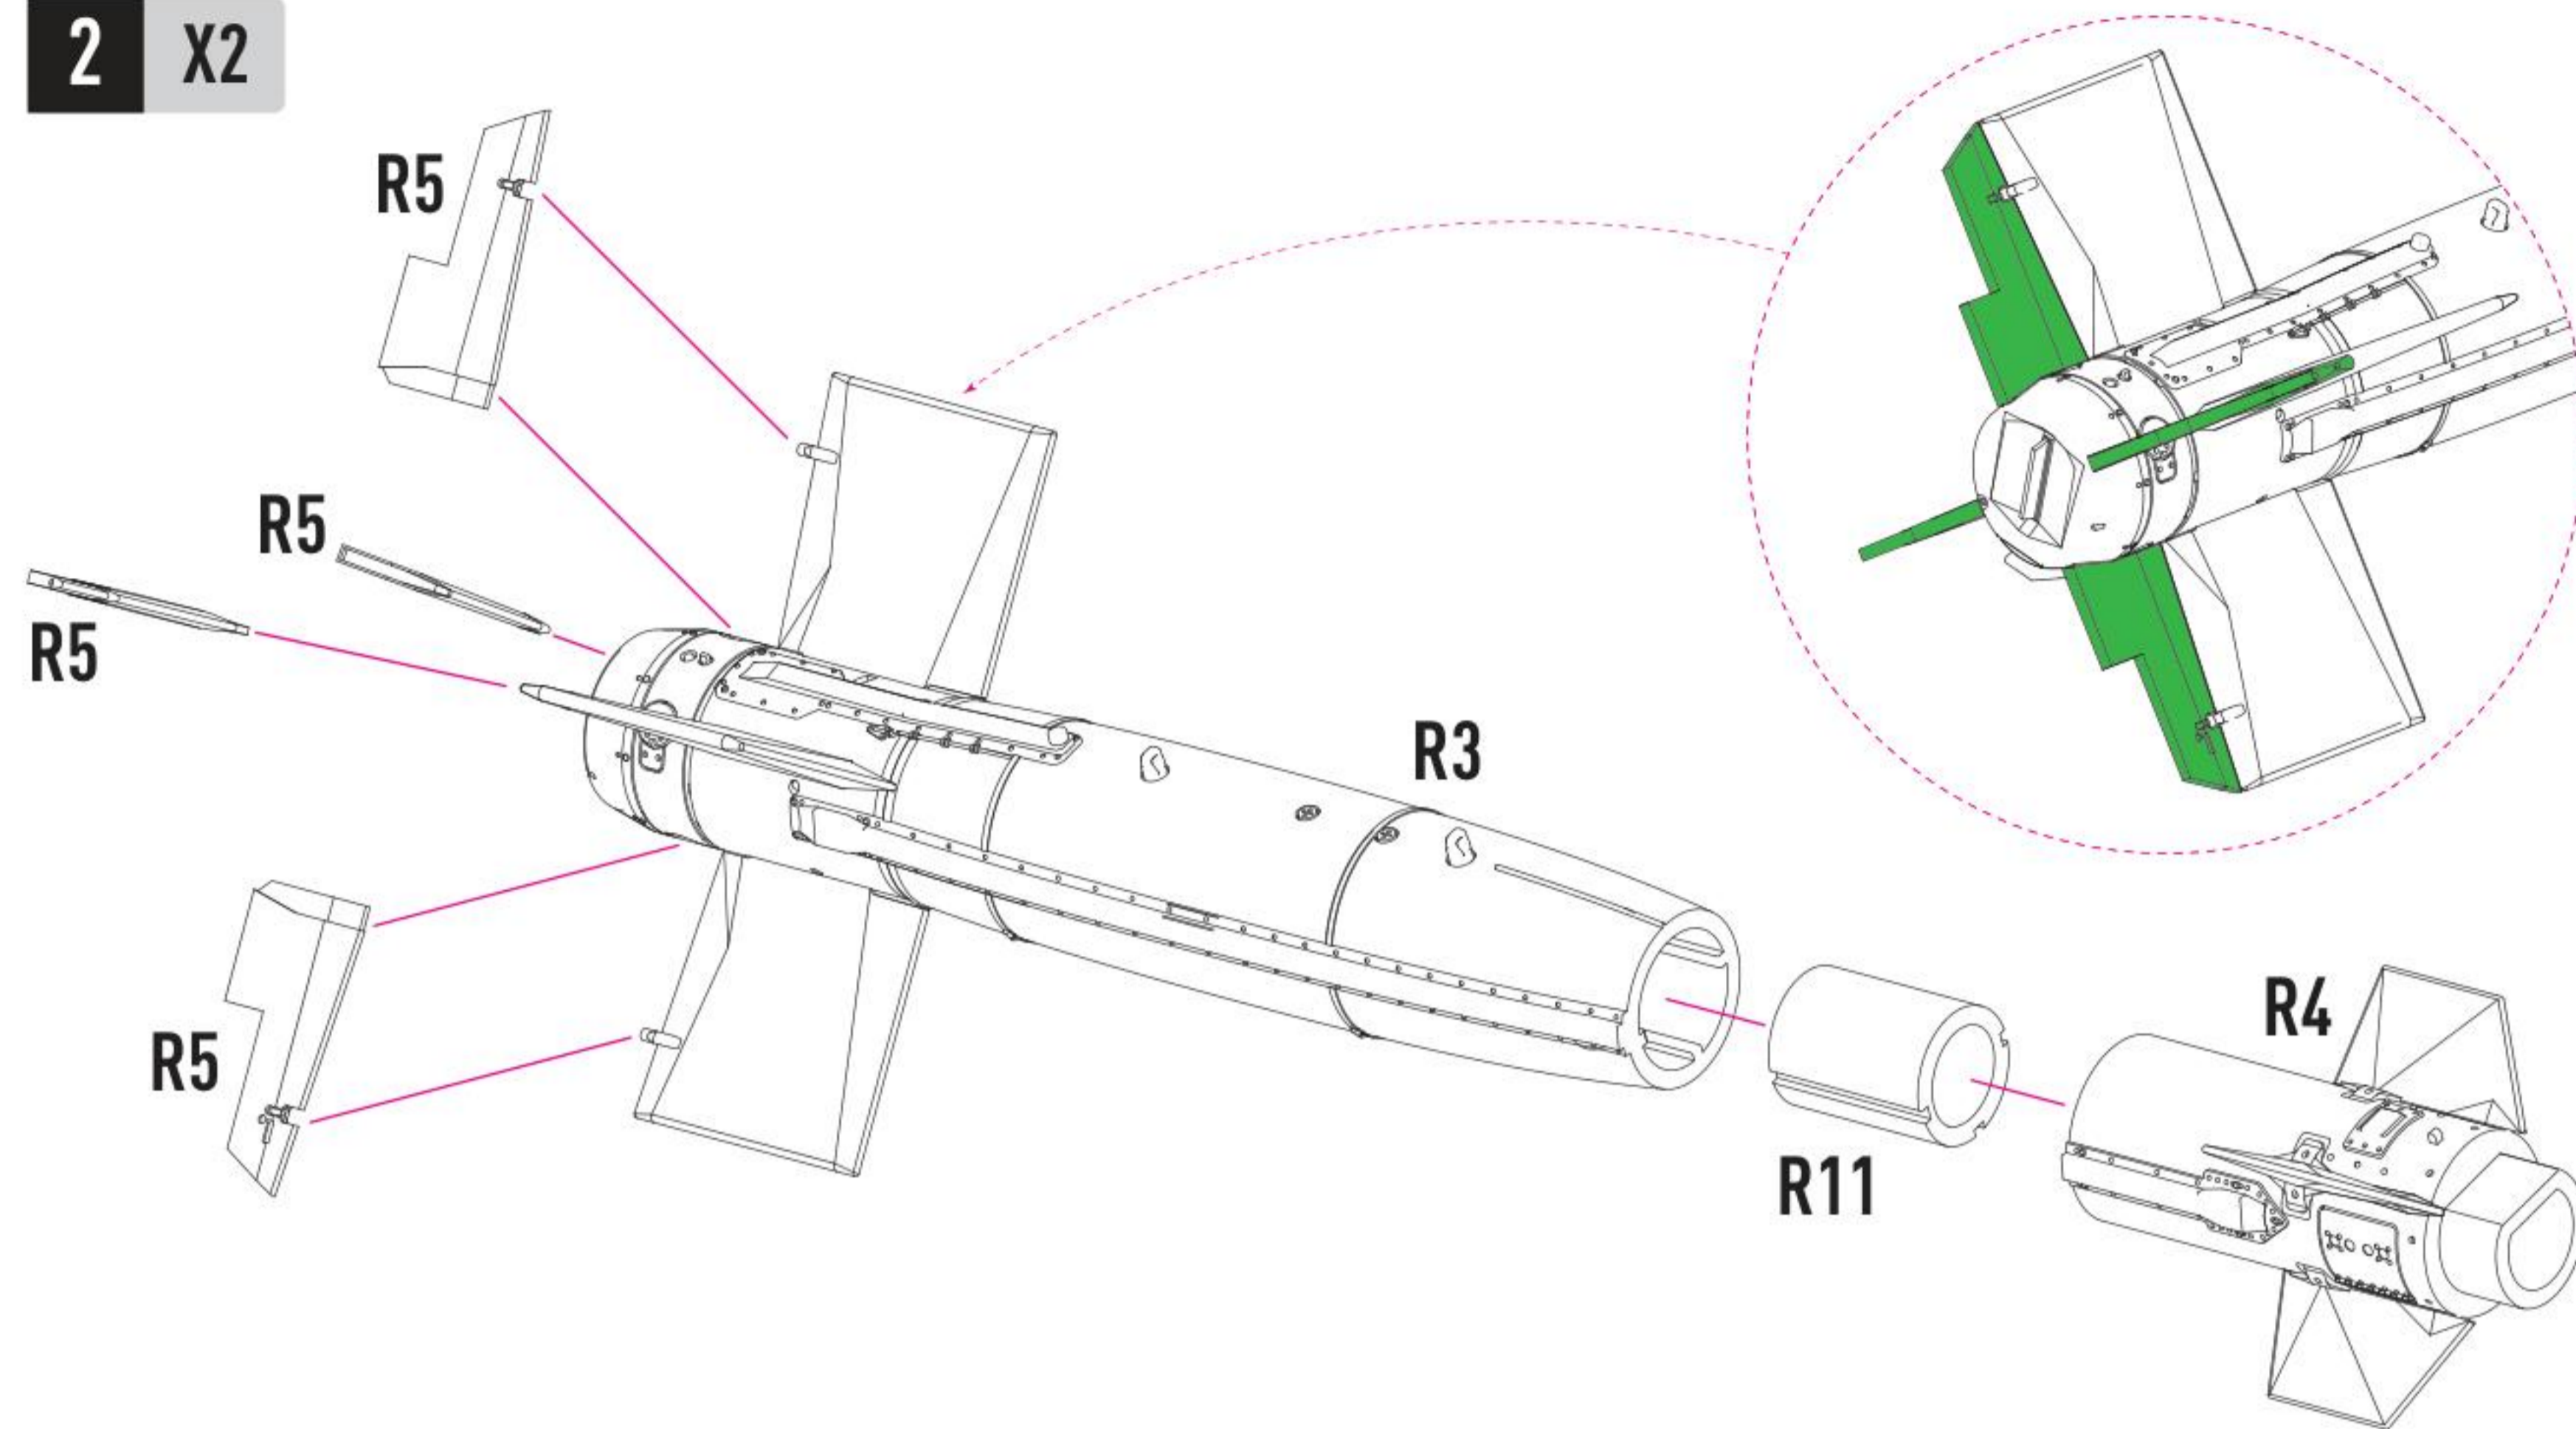

COLORS	GUNZE / AEGEUS	GUNZE / MR.COLOR
SEMI GLOSS BLACK		C92
GUNSHIP GRAY	H305	C305

COLORS	GUNZE / AEGEUS	GUNZE / MR.COLOR
OLIVE DRAB	H52	C21

COLORS	GUNZE / AEGEUS	GUNZE / MR.COLOR
RED	H305	C305

DETAILS AFTER REMOVAL FROM SUPPORTS

2 X2

4 X2

3 X2

X2 **5**