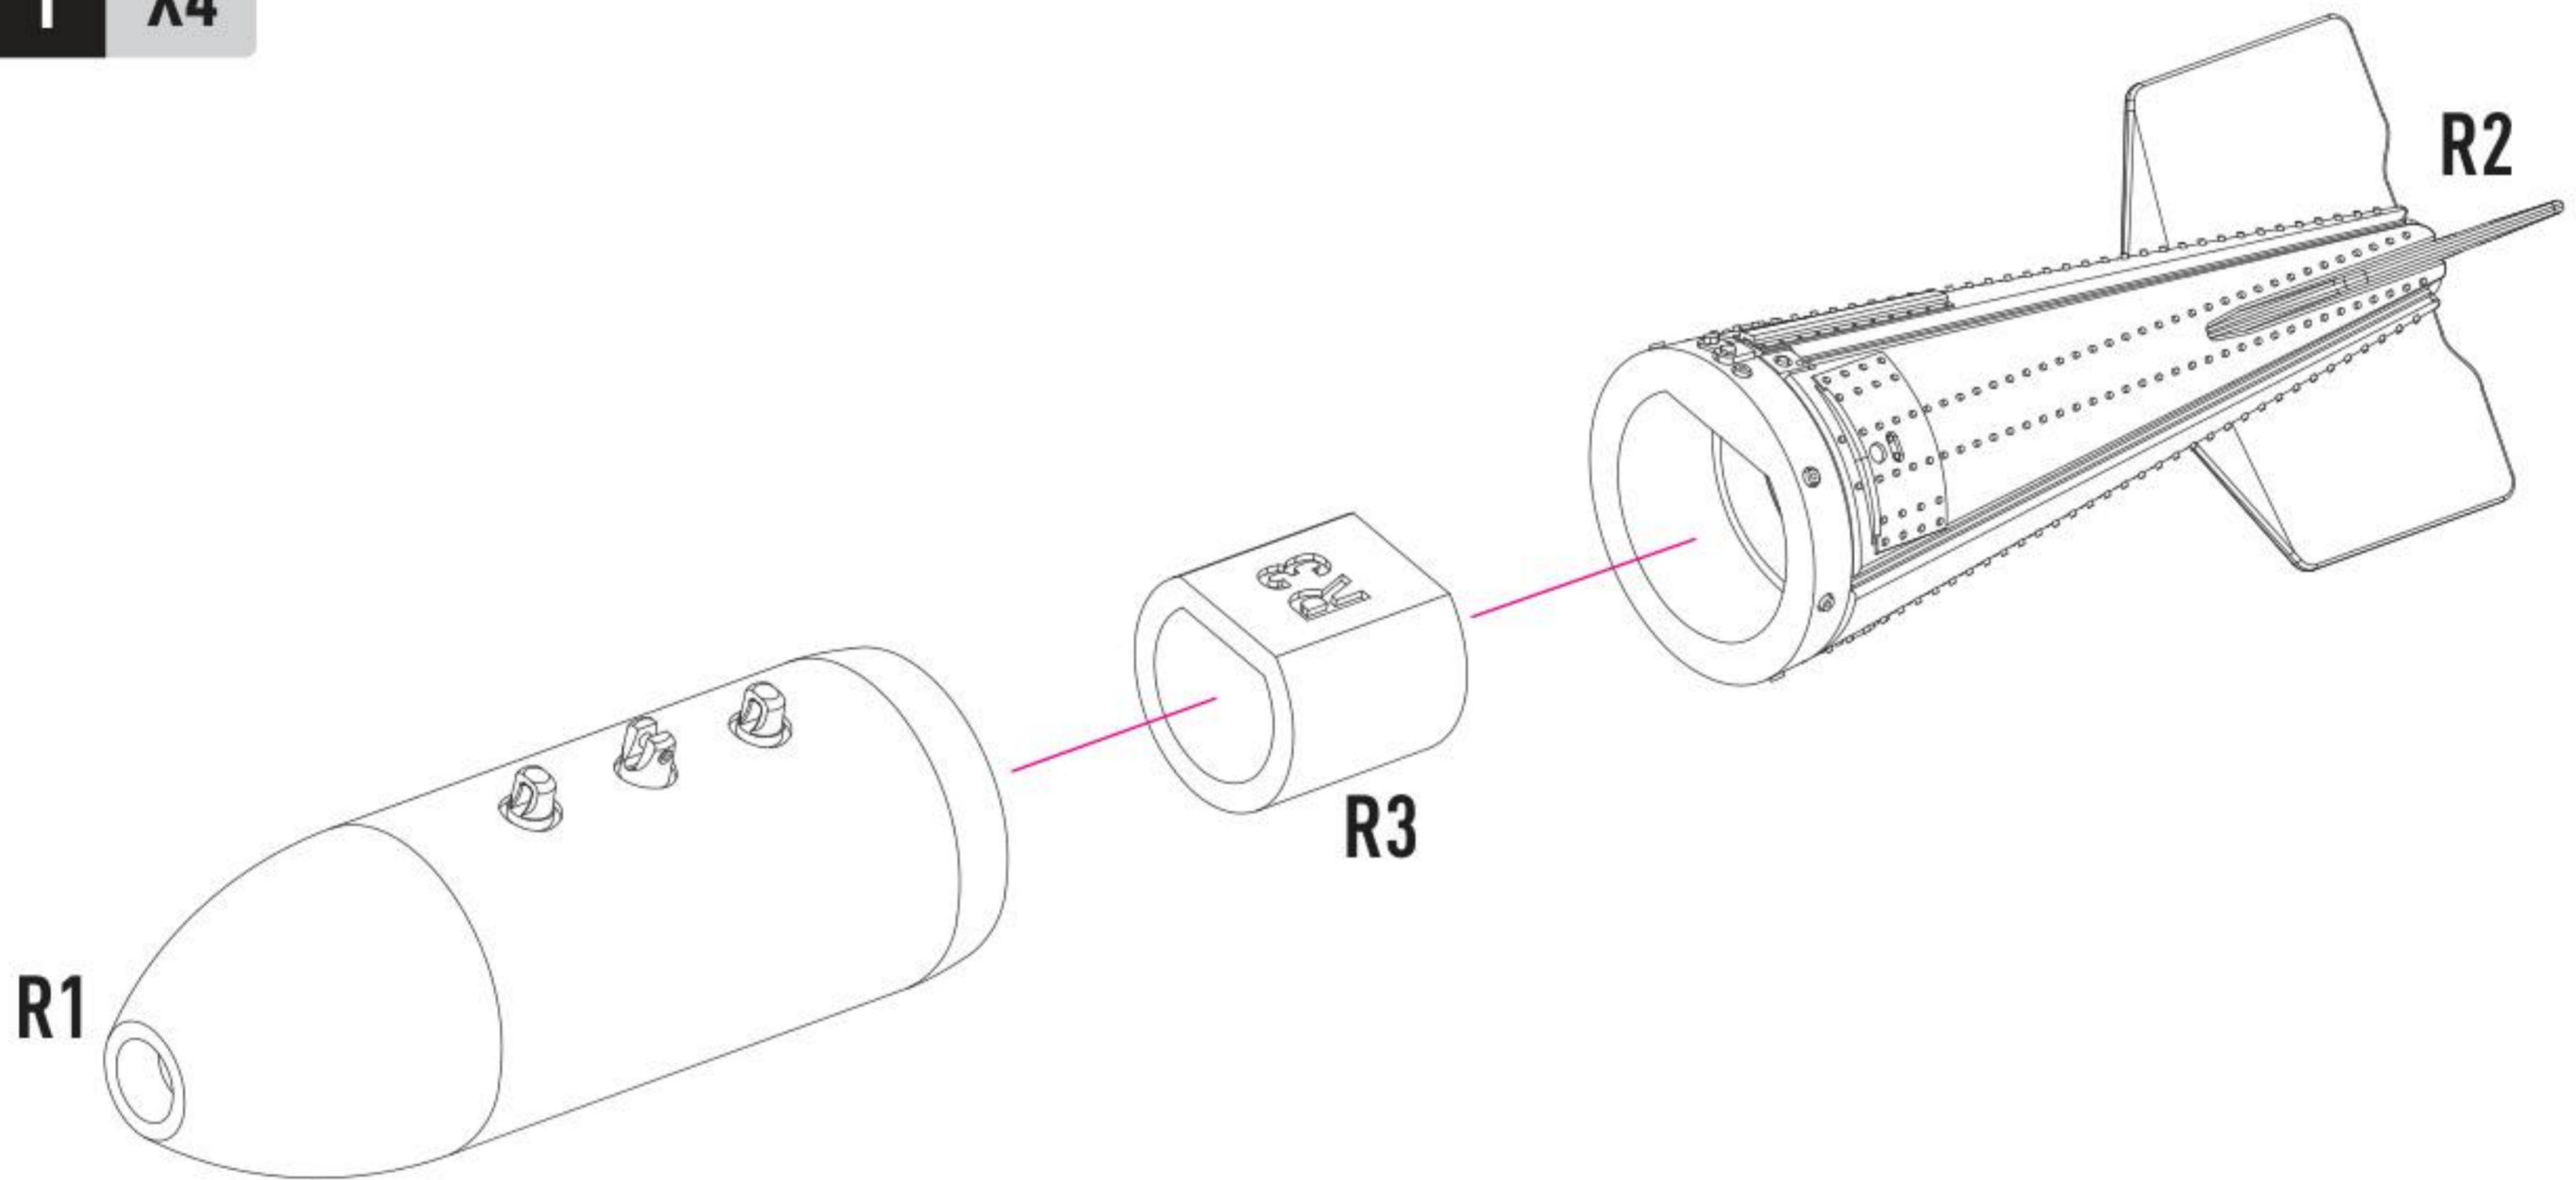

**DETAILS AFTER REMOVAL
FROM SUPPORTS**

1 X4

2 X4

COLORS	GUNZE / AQUEOUS	GUNZE / MR.COLOR
OLIVE DRAB	H52	C12
GRAY	H308	C308