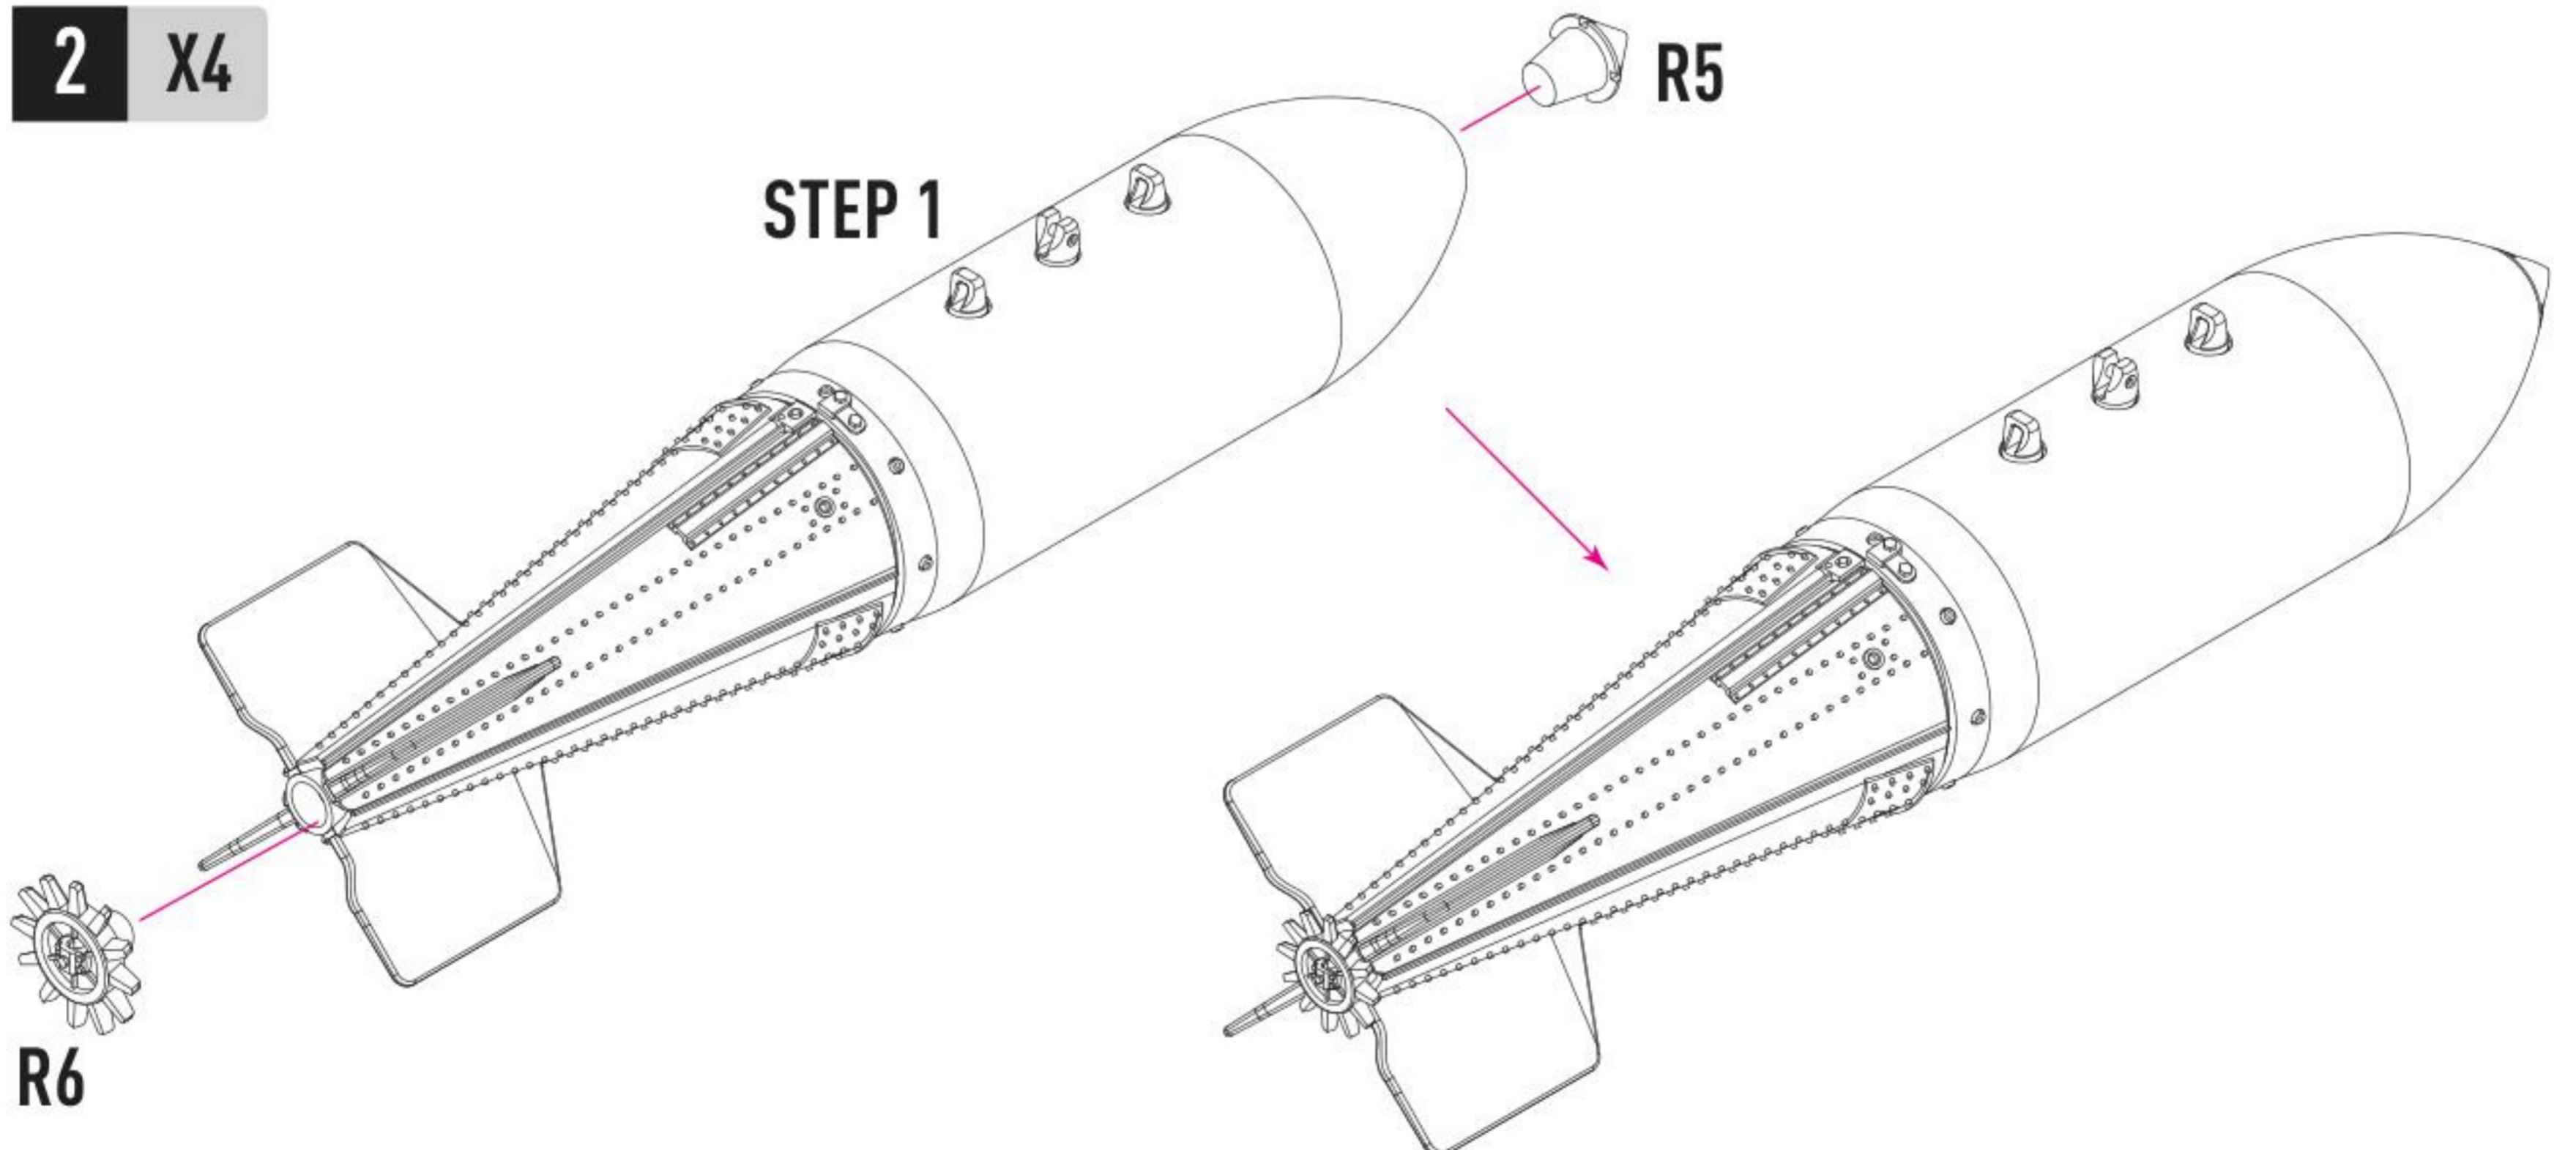

**DETAILS AFTER REMOVAL
FROM SUPPORTS**

1 X4

2 X4

COLORS	GUNZE / AQUEOUS	GUNZE / MR.COLOR
OLIVE DRAB	H52	C12
GRAY	H308	C308