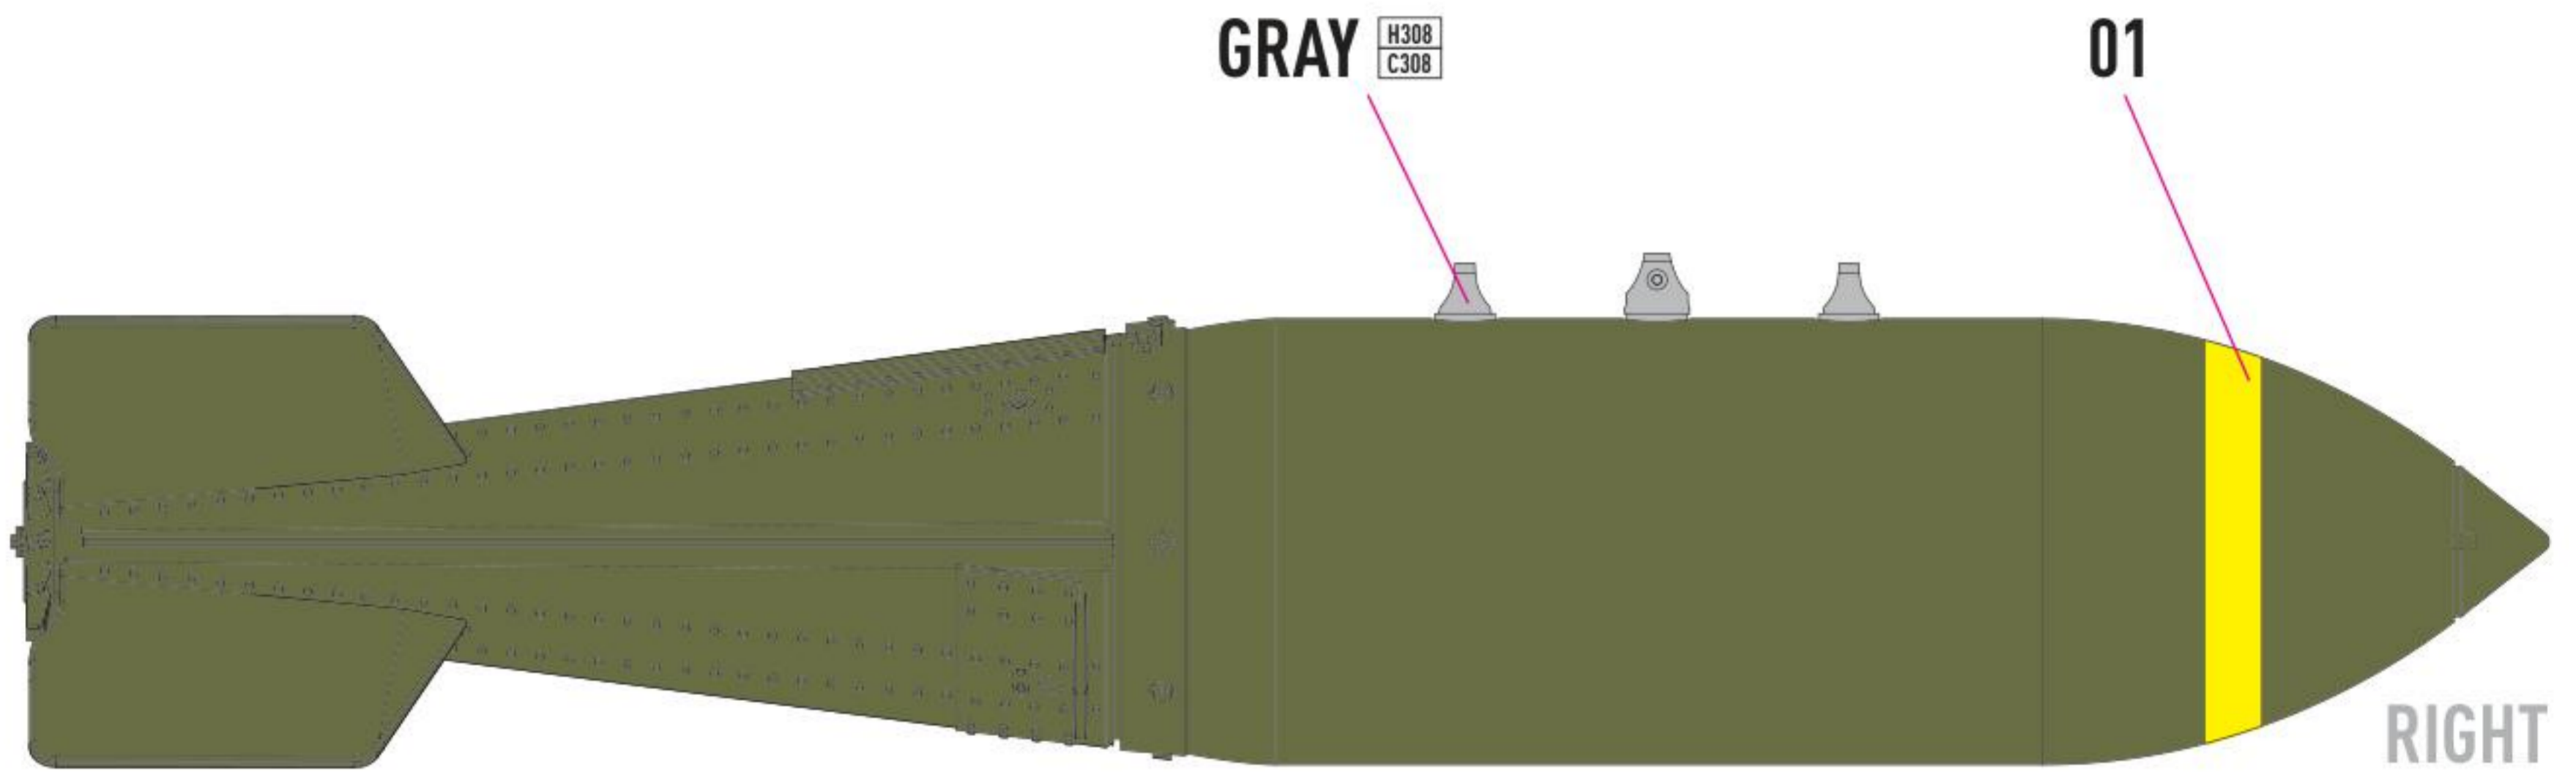

**DETAILS AFTER REMOVAL
FROM SUPPORTS**

1 X4

2 X4

COLORS	GUNZE / AQUEOUS	GUNZE / MR.COLOR
OLIVE DRAB	H52	C12
GRAY	H308	C308