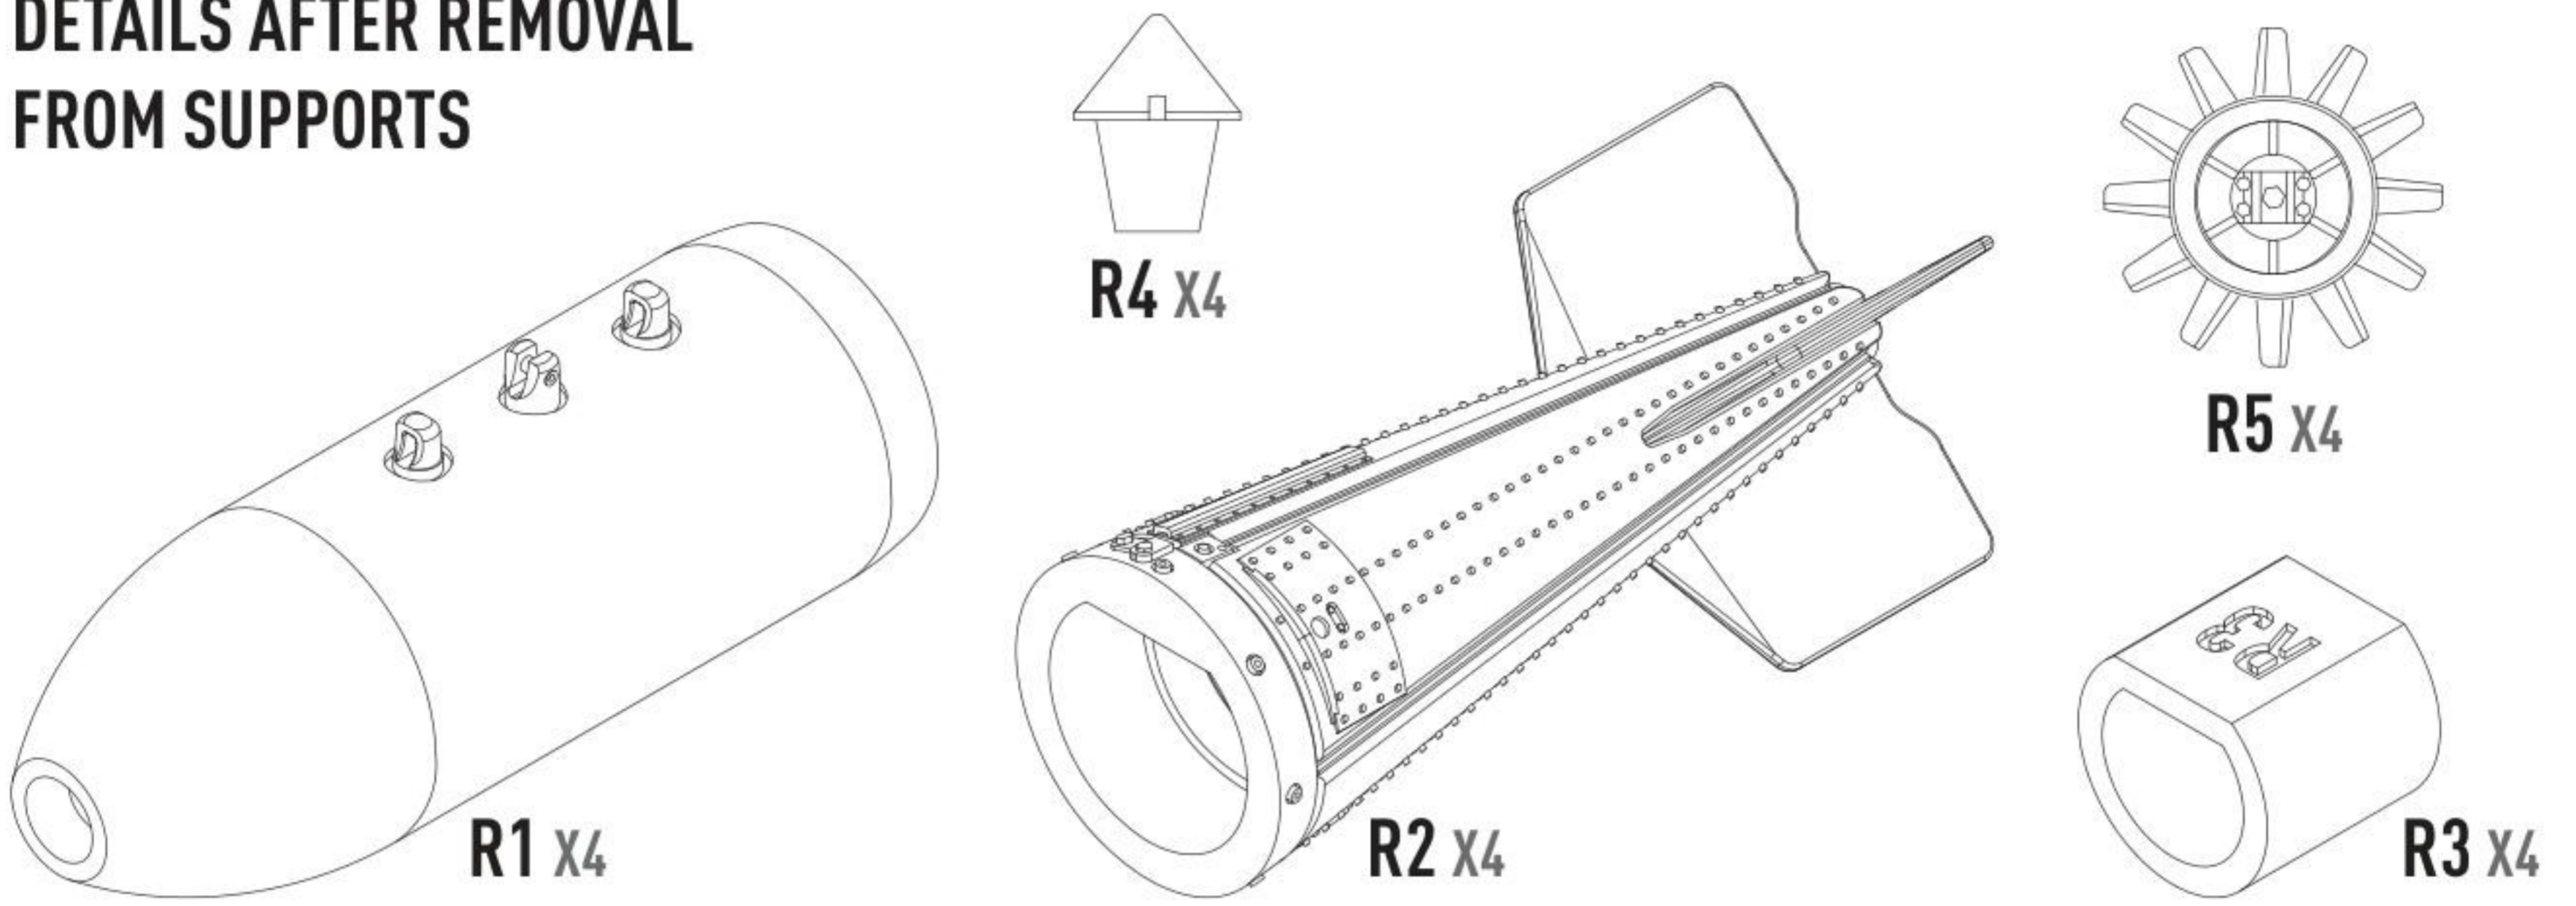

**DETAILS AFTER REMOVAL
FROM SUPPORTS**

1 X4

2 X4

COLORS	GUNZE / AQUEOUS	GUNZE / MR.COLOR
OLIVE DRAB	H52	C12
GRAY	H308	C308