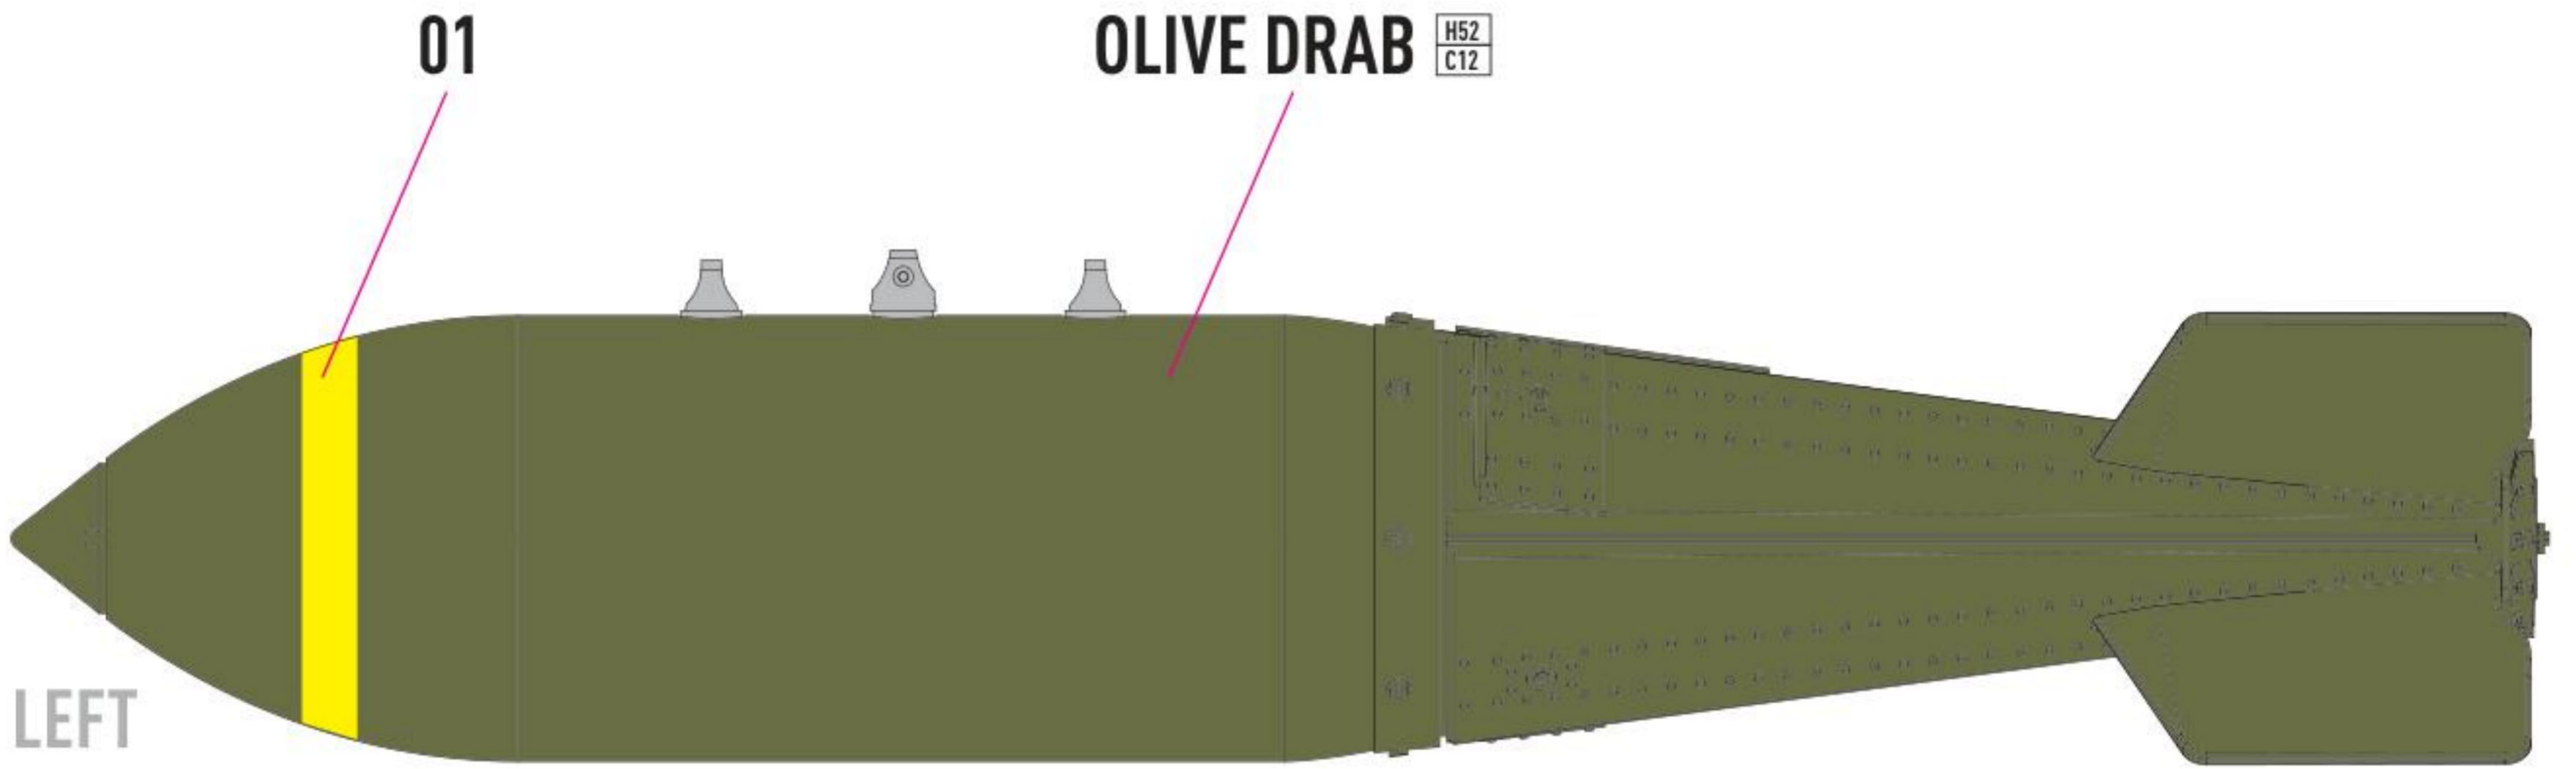

**DETAILS AFTER REMOVAL
FROM SUPPORTS**

1 X4

2 X4

COLORS	GUNZE / AQUEOUS	GUNZE / MR.COLOR
OLIVE DRAB	H52	C12
GRAY	H308	C308