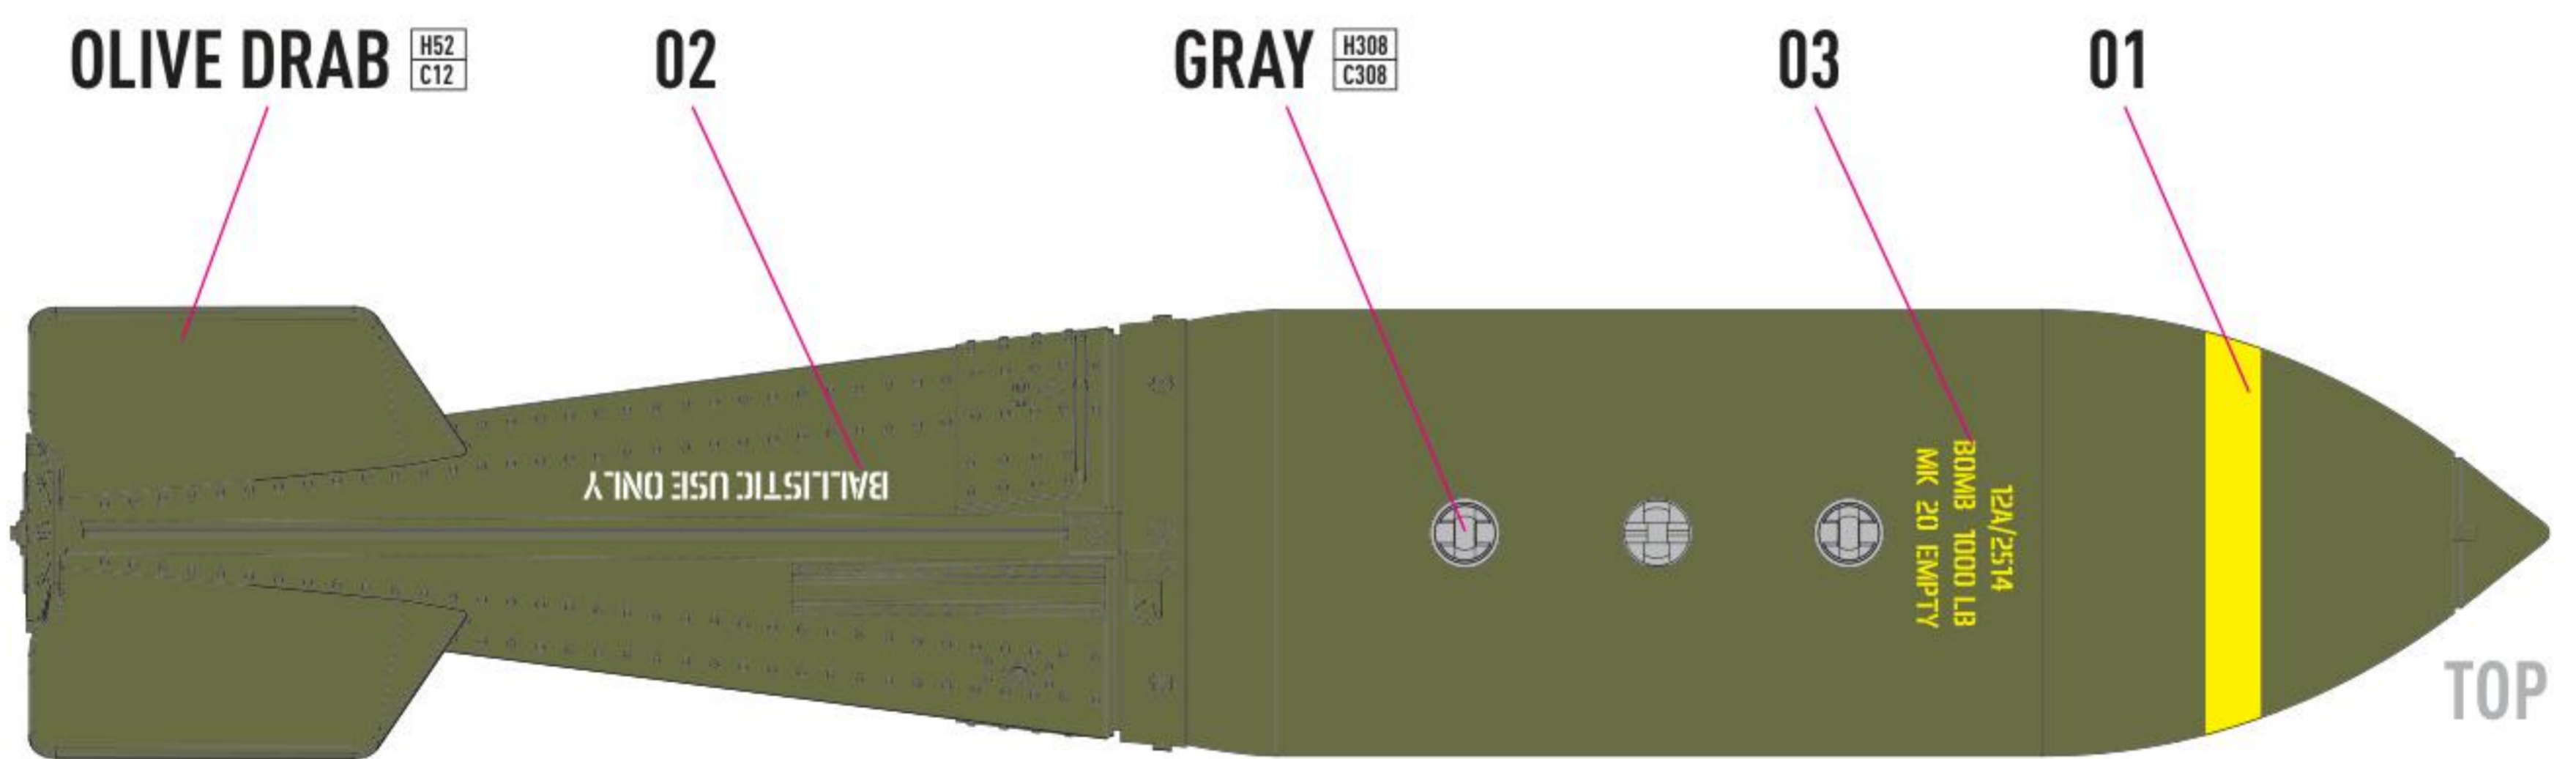

**DETAILS AFTER REMOVAL
FROM SUPPORTS**

1 X4

2 X4

COLORS	GUNZE / AQUEOUS	GUNZE / MR.COLOR
OLIVE DRAB	H52	C12
GRAY	H308	C308