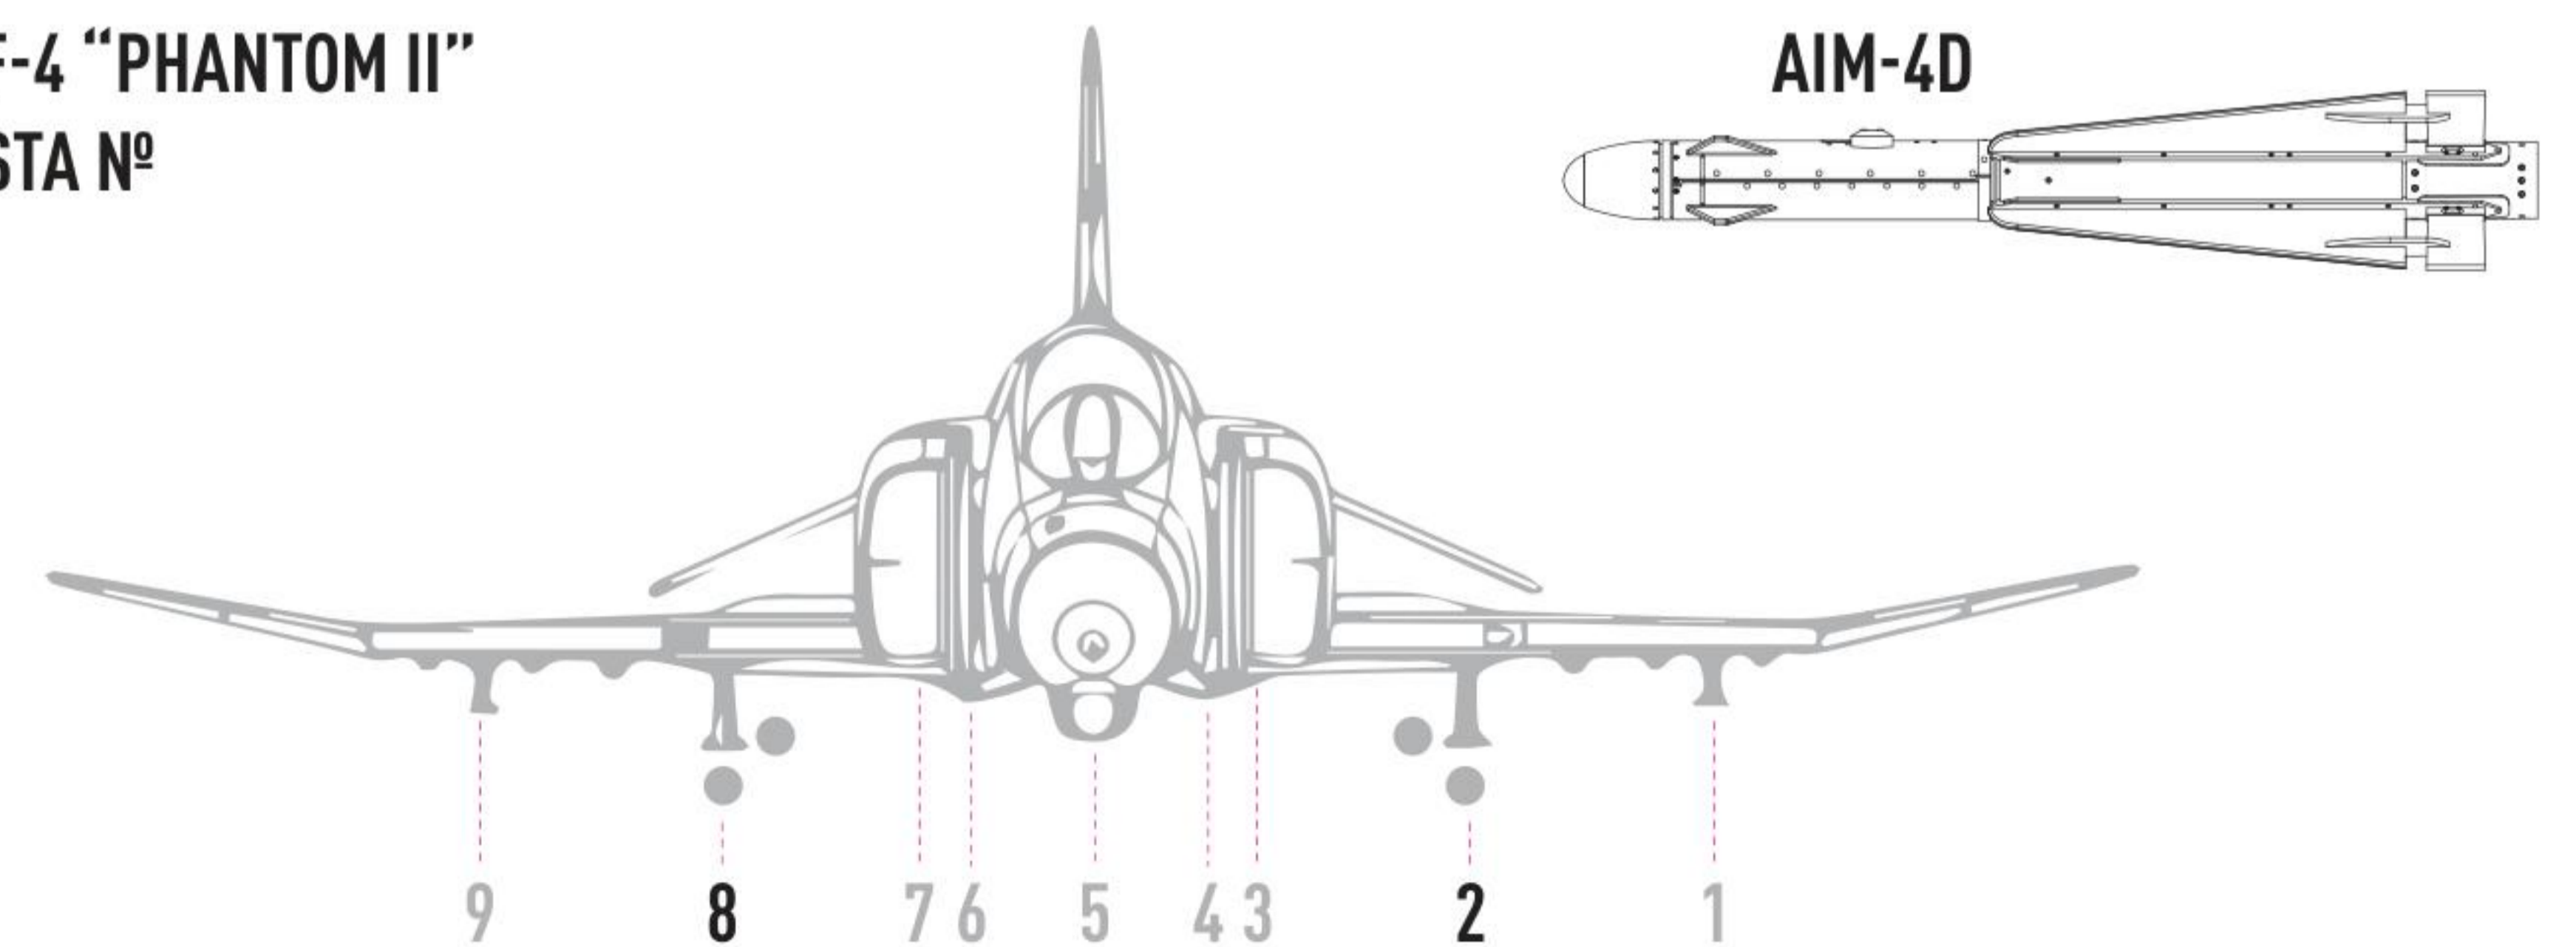

COLORS	GUNZE / AEOUS	GUNZE / MR.COLOR
WHITE	H1	C1

COLORS	GUNZE / AEOUS	GUNZE / MR.COLOR
GRAY	H308	C308

COLORS	GUNZE / AEOUS	GUNZE / MR.COLOR
RED	H3	C3

**DETAILS AFTER REMOVAL
FROM SUPPORTS**

1 X4

F-4 "PHANTOM II"
STA №

LAU-42/A
LEFT INBOARD (STA 8)
LAUNCHER

LAU-41/A
RIGHT INBOARD (STA 2)
LAUNCHER

LAU-43/A
BOTTOM INBOARD (STA 2&8)
LAUNCHER

2 EQUIP LAU-41/A AND LAU-42/A WITH MISSILES

3 X2 EQUIP LAU-43/A WITH MISSILES