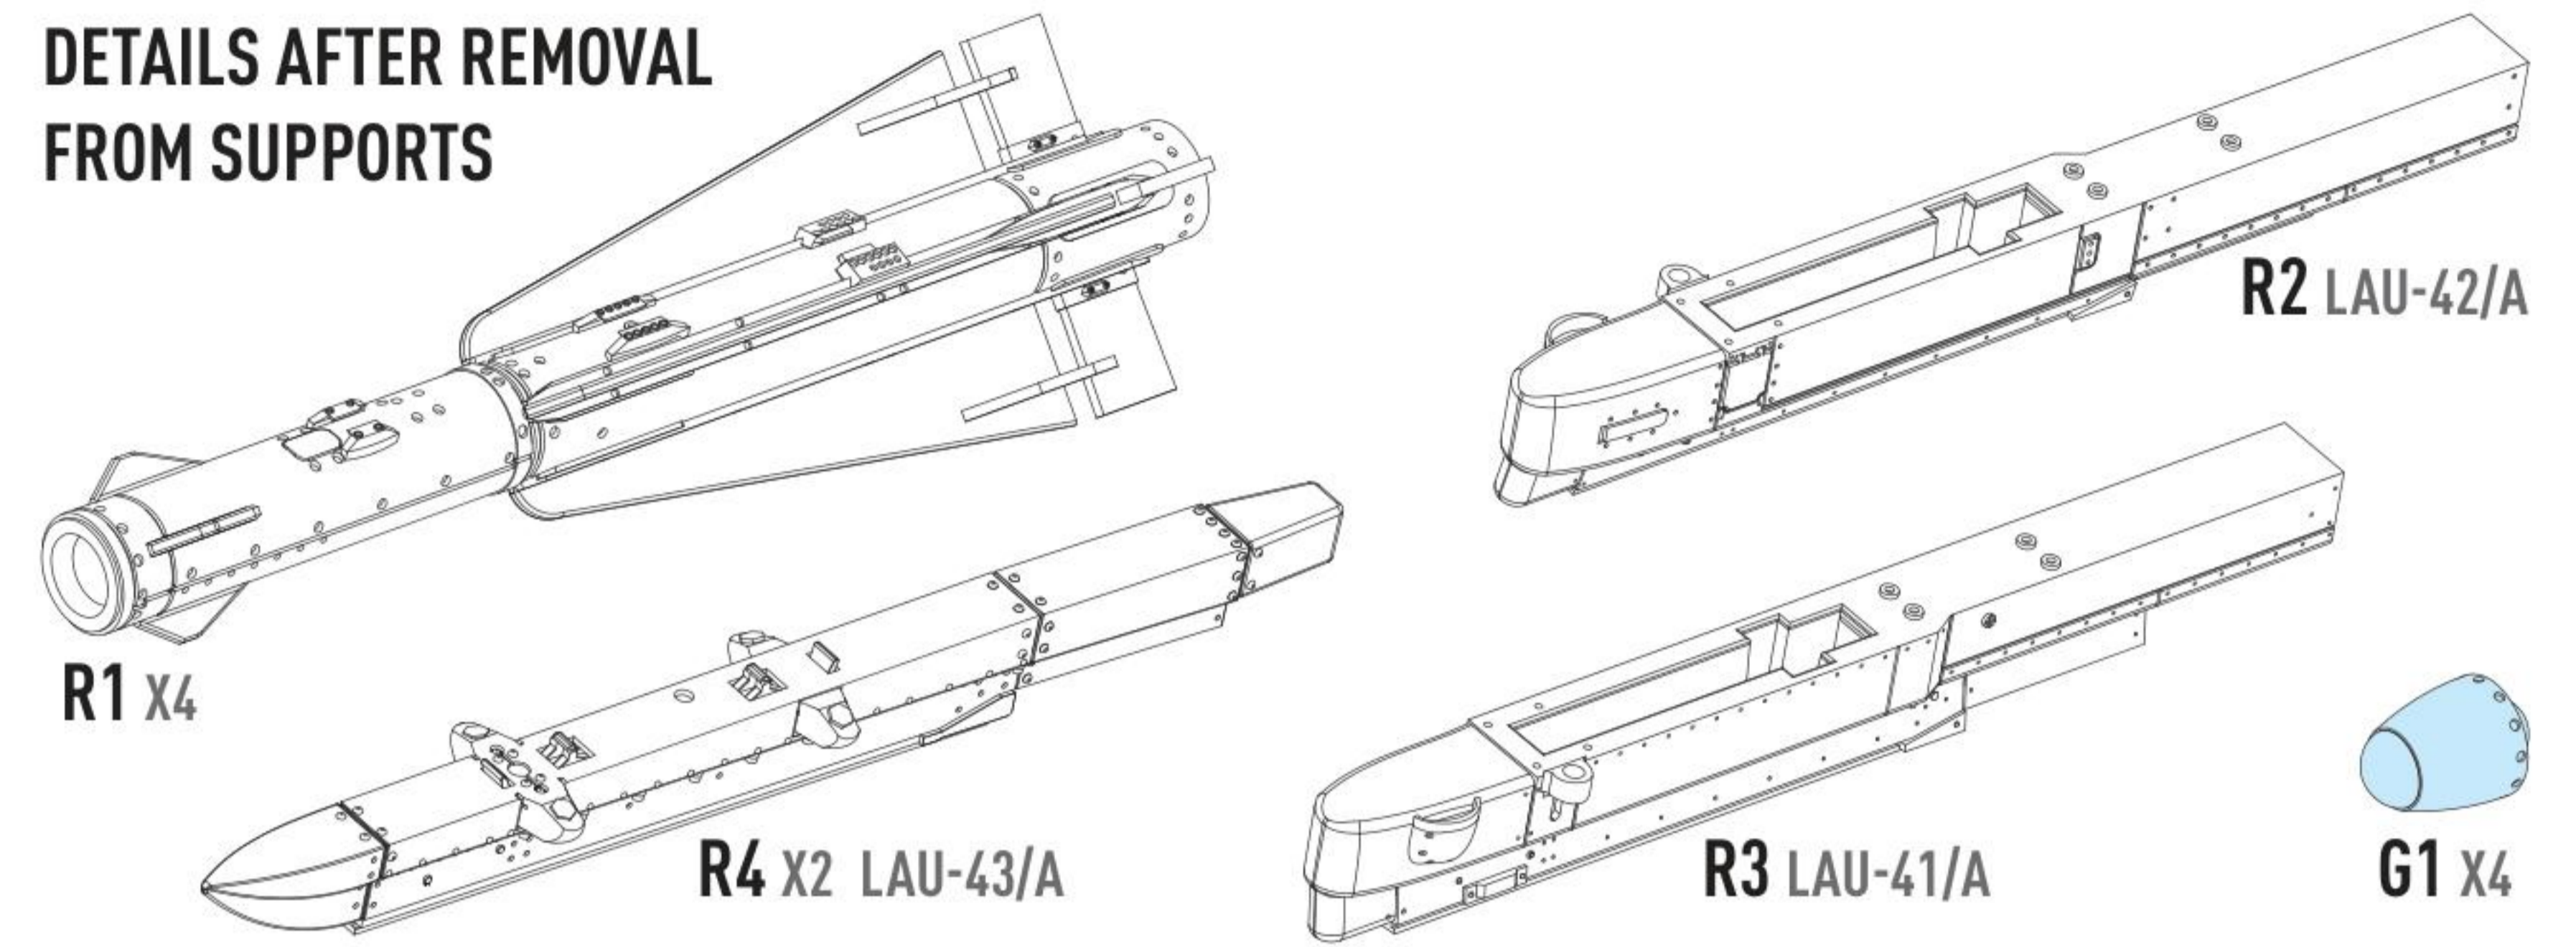

COLORS	GUNZE / AEOUS	GUNZE / MR.COLOR
WHITE	H1	C1

COLORS	GUNZE / AEOUS	GUNZE / MR.COLOR
GRAY	H308	C308

COLORS	GUNZE / AEOUS	GUNZE / MR.COLOR
RED	H3	C3

**DETAILS AFTER REMOVAL
FROM SUPPORTS**

1 X4

F-4 "PHANTOM II"
STA №

LAU-42/A
LEFT INBOARD (STA 8)
LAUNCHER

LAU-41/A
RIGHT INBOARD (STA 2)
LAUNCHER

LAU-43/A
BOTTOM INBOARD (STA 2&8)
LAUNCHER

2 EQUIP LAU-41/A AND LAU-42/A WITH MISSILES

3 X2 EQUIP LAU-43/A WITH MISSILES