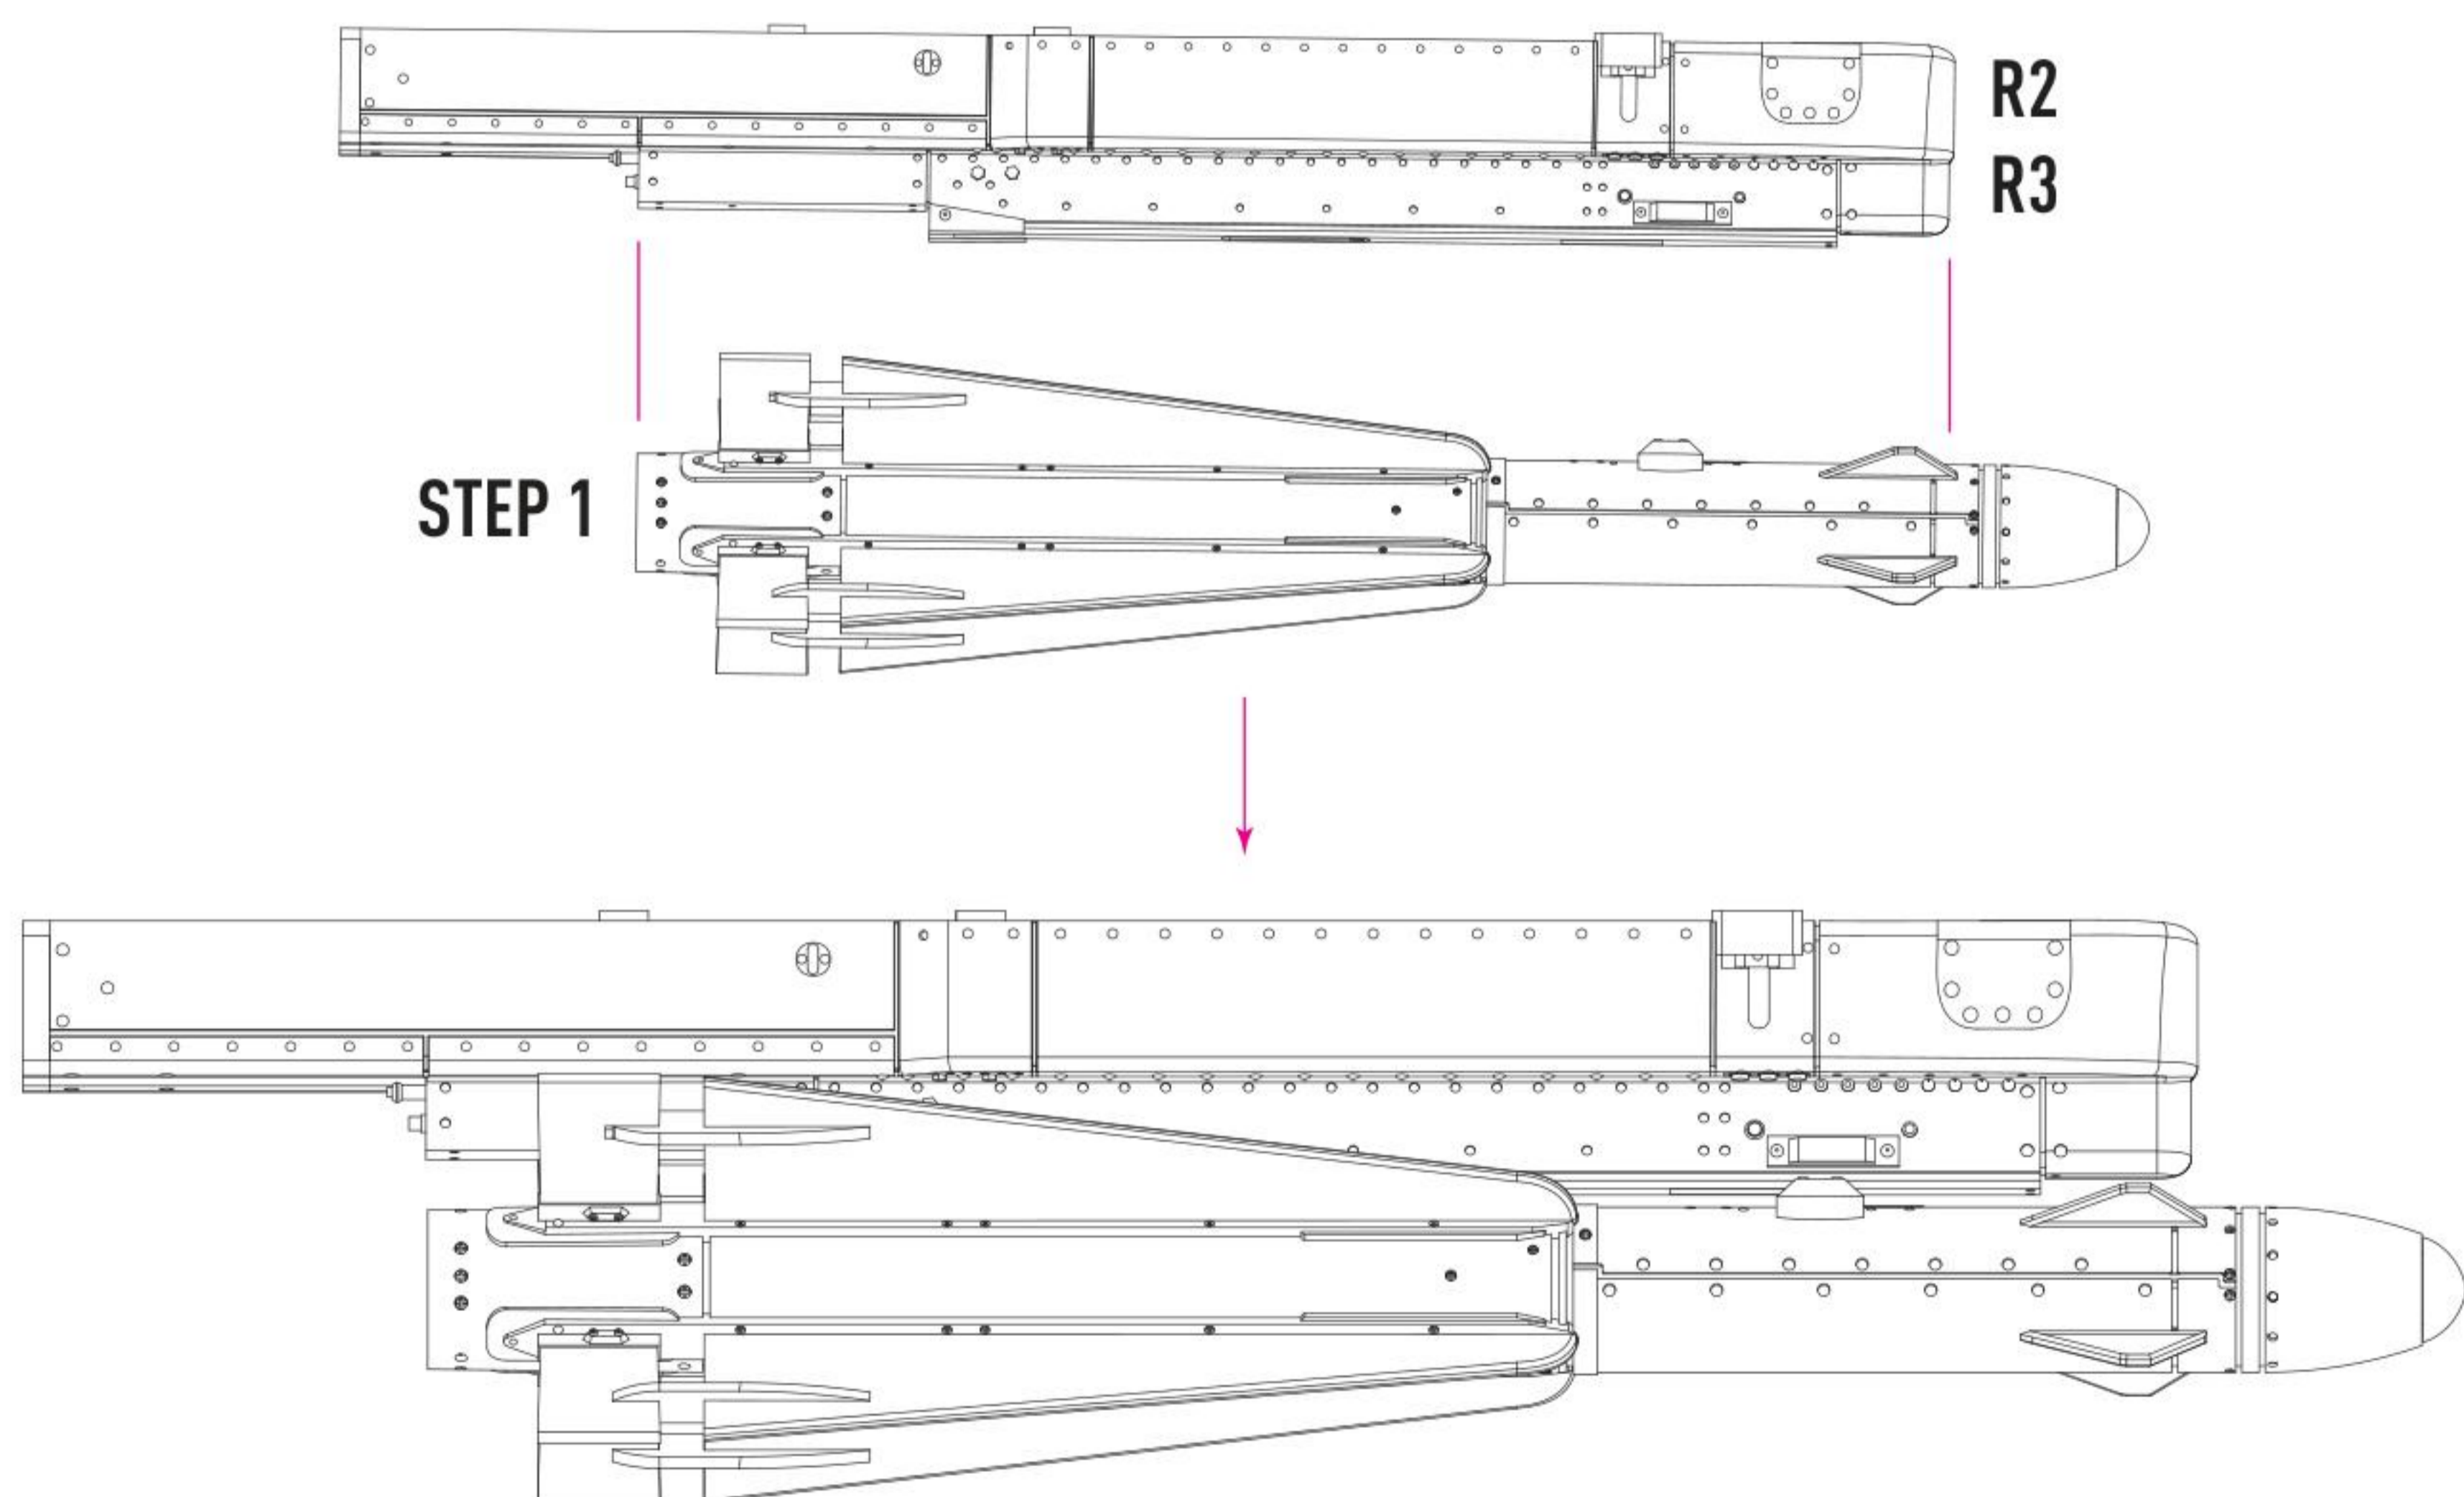

COLORS	GUNZE / AEOUS	GUNZE / MR.COLOR
WHITE	H1	C1

COLORS	GUNZE / AEOUS	GUNZE / MR.COLOR
GRAY	H308	C308

COLORS	GUNZE / AEOUS	GUNZE / MR.COLOR
RED	H3	C3

**DETAILS AFTER REMOVAL
FROM SUPPORTS**

1 X4

F-4 "PHANTOM II"
STA №

LAU-42/A
LEFT INBOARD (STA 8)
LAUNCHER

LAU-41/A
RIGHT INBOARD (STA 2)
LAUNCHER

LAU-43/A
BOTTOM INBOARD (STA 2&8)
LAUNCHER

2 EQUIP LAU-41/A AND LAU-42/A WITH MISSILES

3 X2 EQUIP LAU-43/A WITH MISSILES