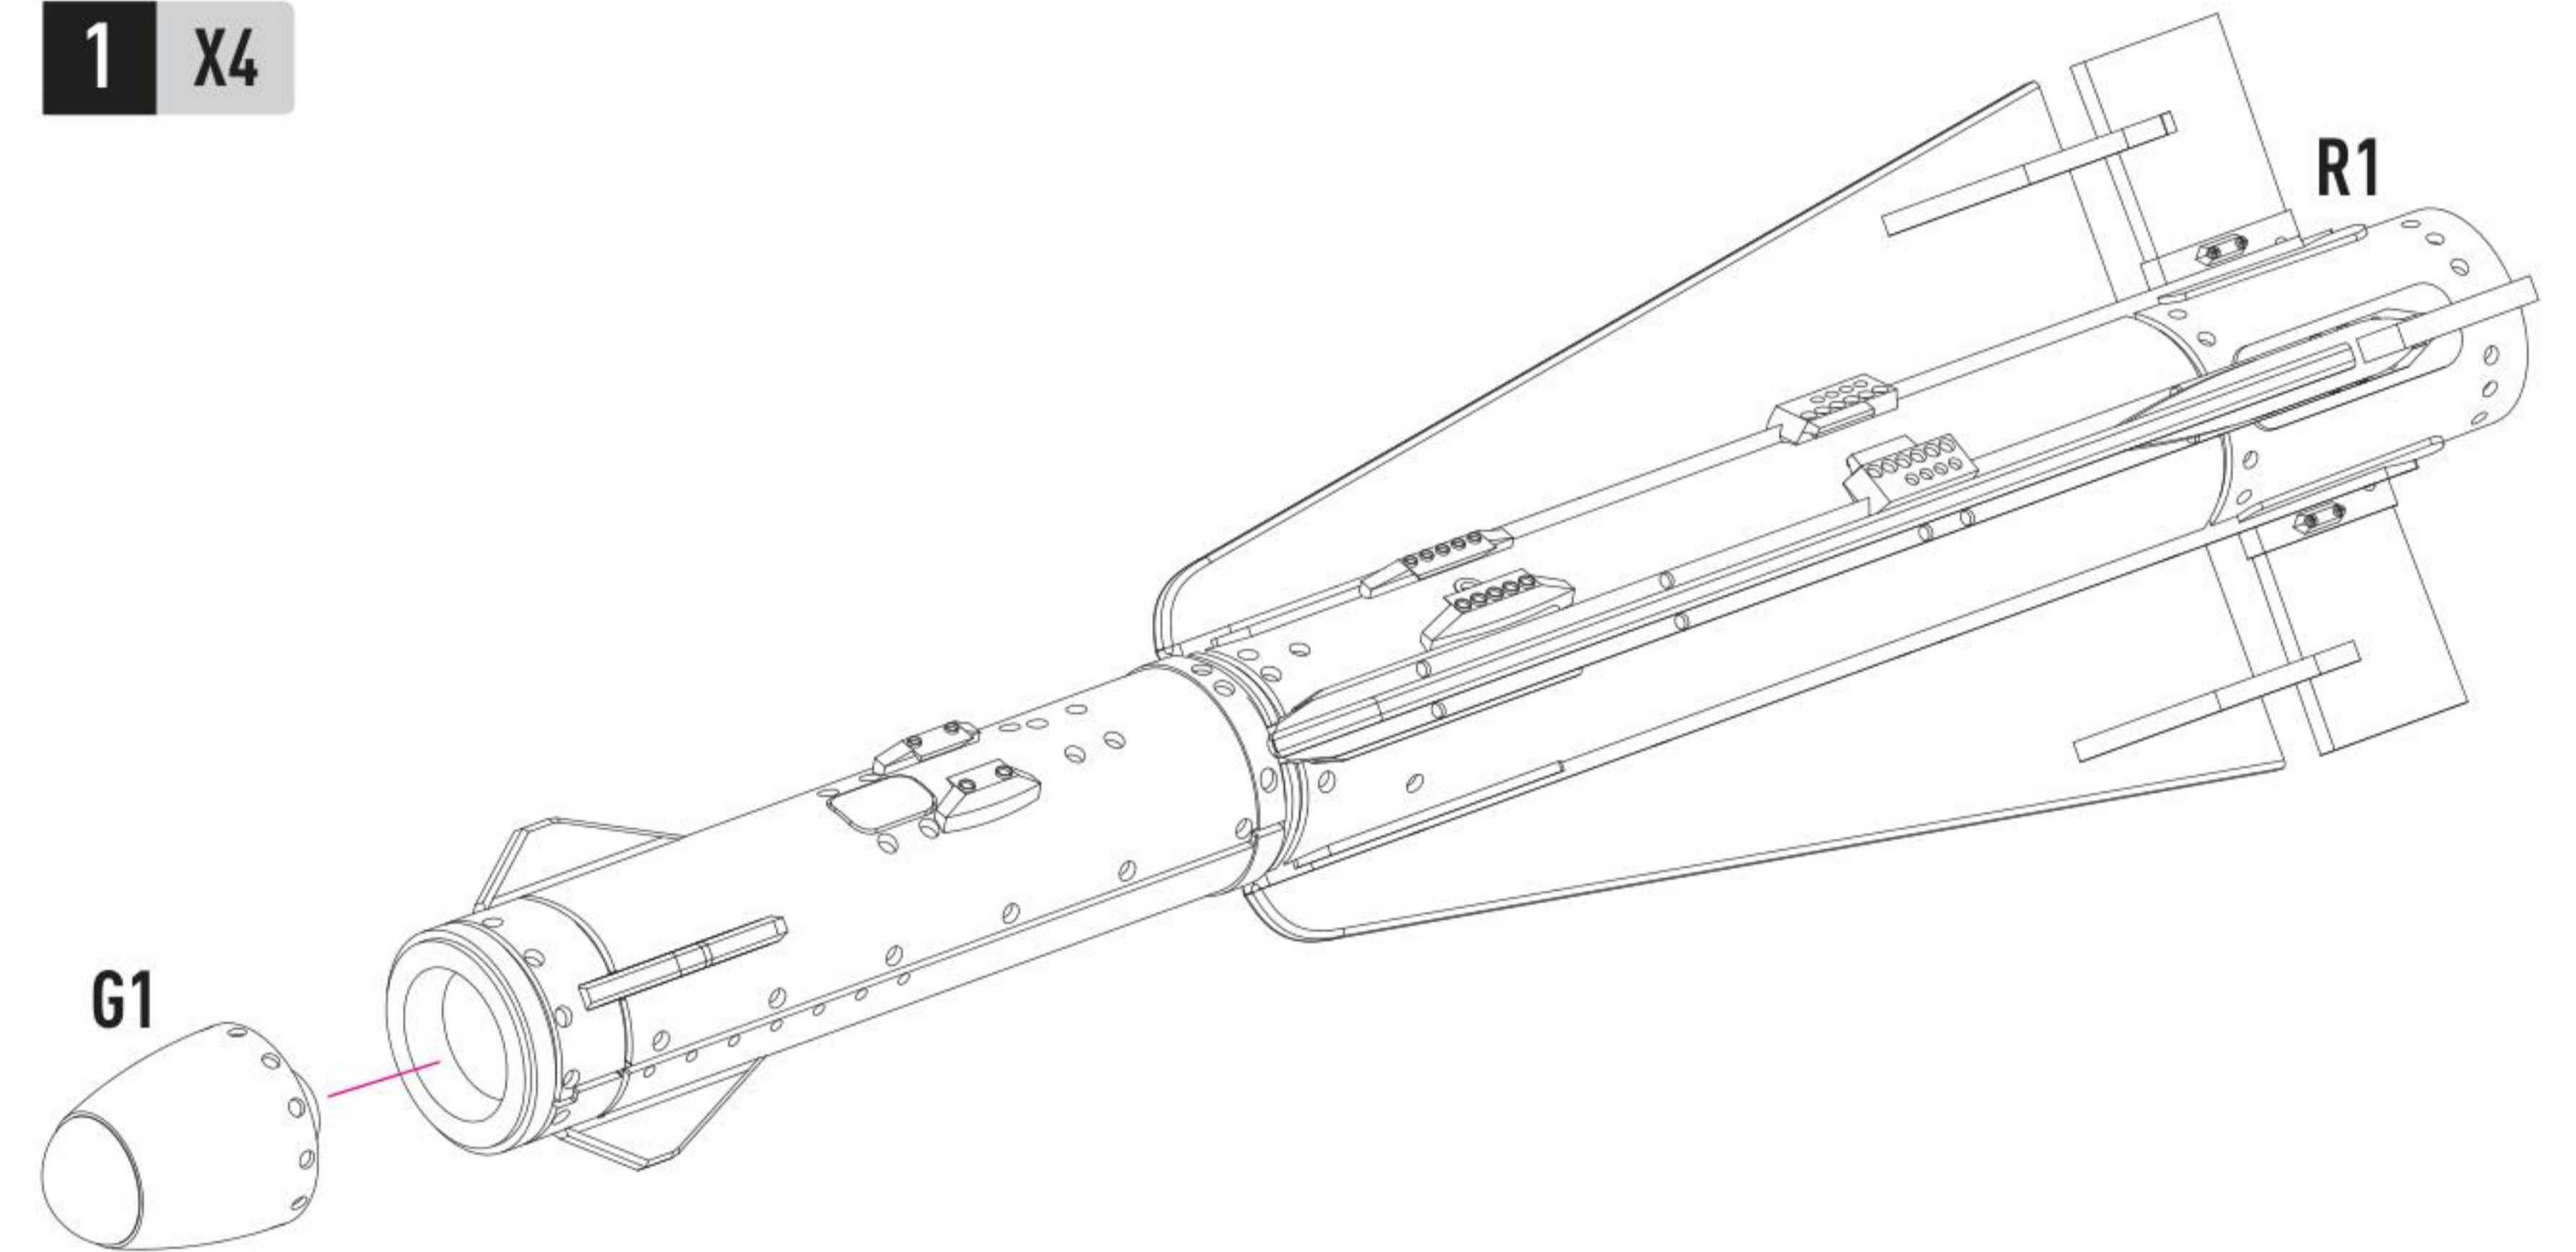

COLORS	GUNZE / AEOUS	GUNZE / MR.COLOR
WHITE	H1	C1

COLORS	GUNZE / AEOUS	GUNZE / MR.COLOR
GRAY	H308	C308

COLORS	GUNZE / AEOUS	GUNZE / MR.COLOR
RED	H3	C3

**DETAILS AFTER REMOVAL
FROM SUPPORTS**

1 X4

F-4 "PHANTOM II"
STA №

LAU-42/A
LEFT INBOARD (STA 8)
LAUNCHER

LAU-41/A
RIGHT INBOARD (STA 2)
LAUNCHER

LAU-43/A
BOTTOM INBOARD (STA 2&8)
LAUNCHER

2 EQUIP LAU-41/A AND LAU-42/A WITH MISSILES

3 X2 EQUIP LAU-43/A WITH MISSILES