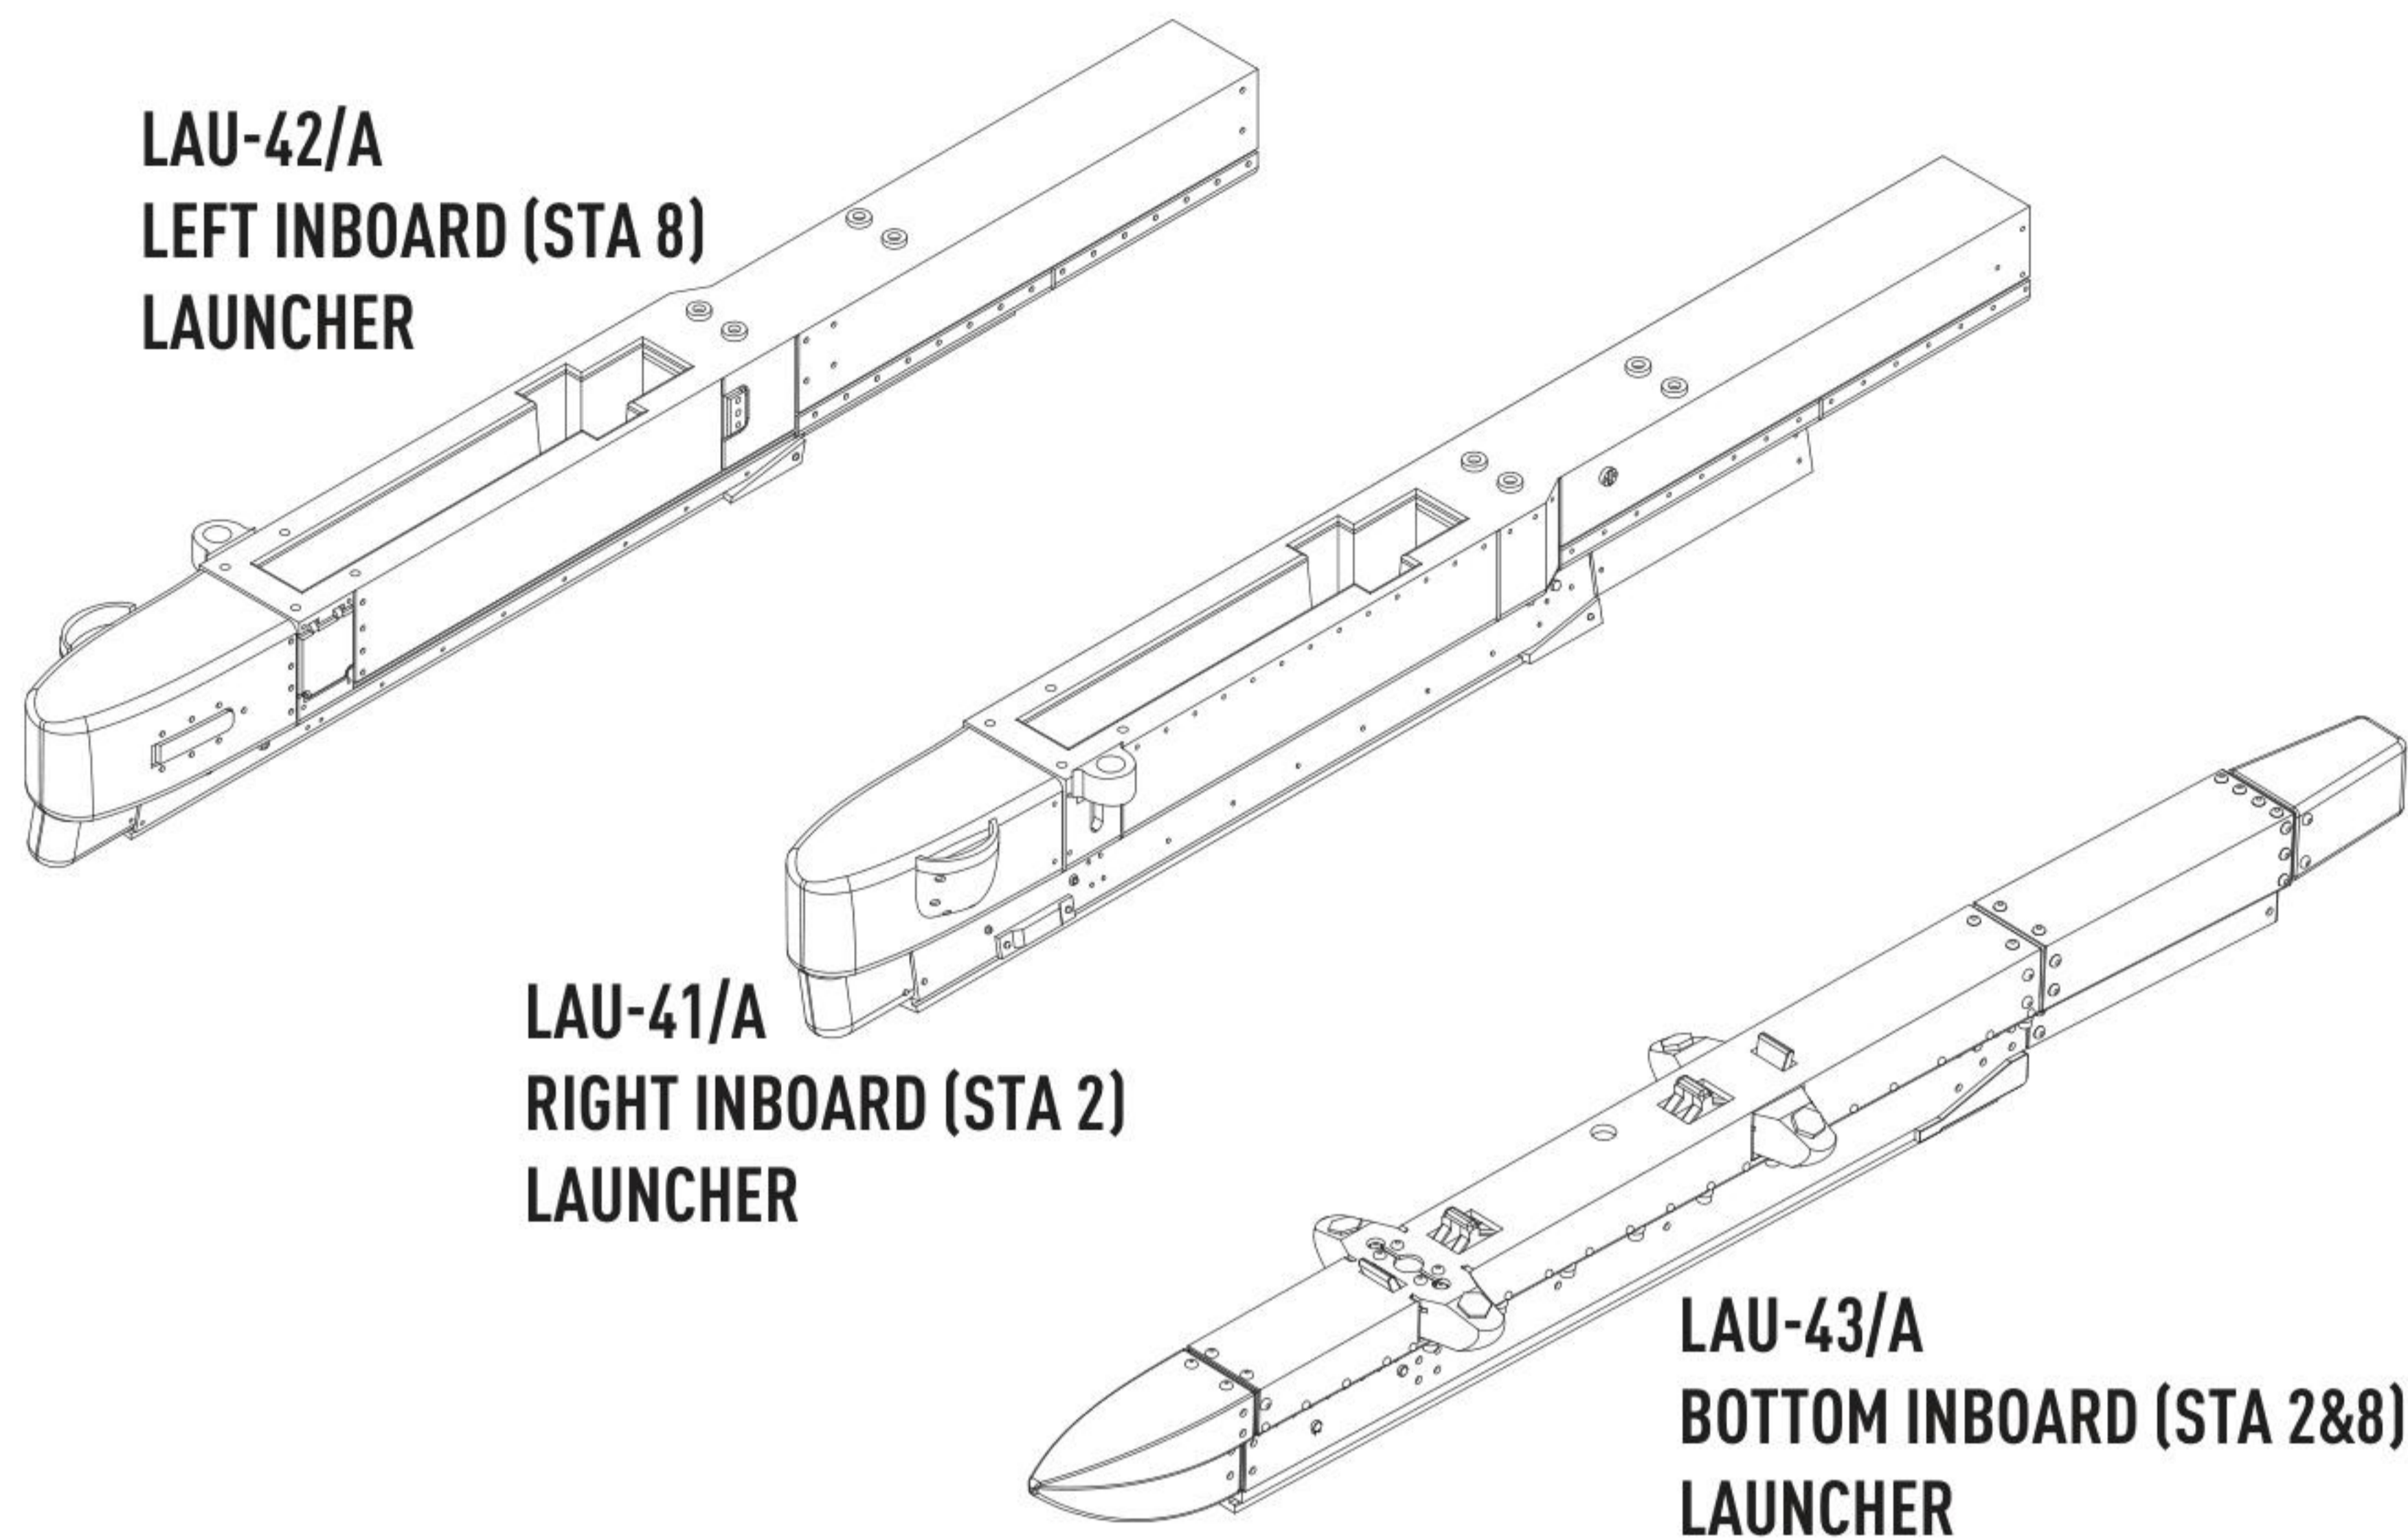

COLORS	GUNZE / AEOUS	GUNZE / MR.COLOR
WHITE	H1	C1

COLORS	GUNZE / AEOUS	GUNZE / MR.COLOR
GRAY	H308	C308

COLORS	GUNZE / AEOUS	GUNZE / MR.COLOR
RED	H3	C3

**DETAILS AFTER REMOVAL
FROM SUPPORTS**

1 X4

F-4 "PHANTOM II"
STA №

LAU-42/A
LEFT INBOARD (STA 8)
LAUNCHER

LAU-41/A
RIGHT INBOARD (STA 2)
LAUNCHER

LAU-43/A
BOTTOM INBOARD (STA 2&8)
LAUNCHER

2 EQUIP LAU-41/A AND LAU-42/A WITH MISSILES

3 X2 EQUIP LAU-43/A WITH MISSILES