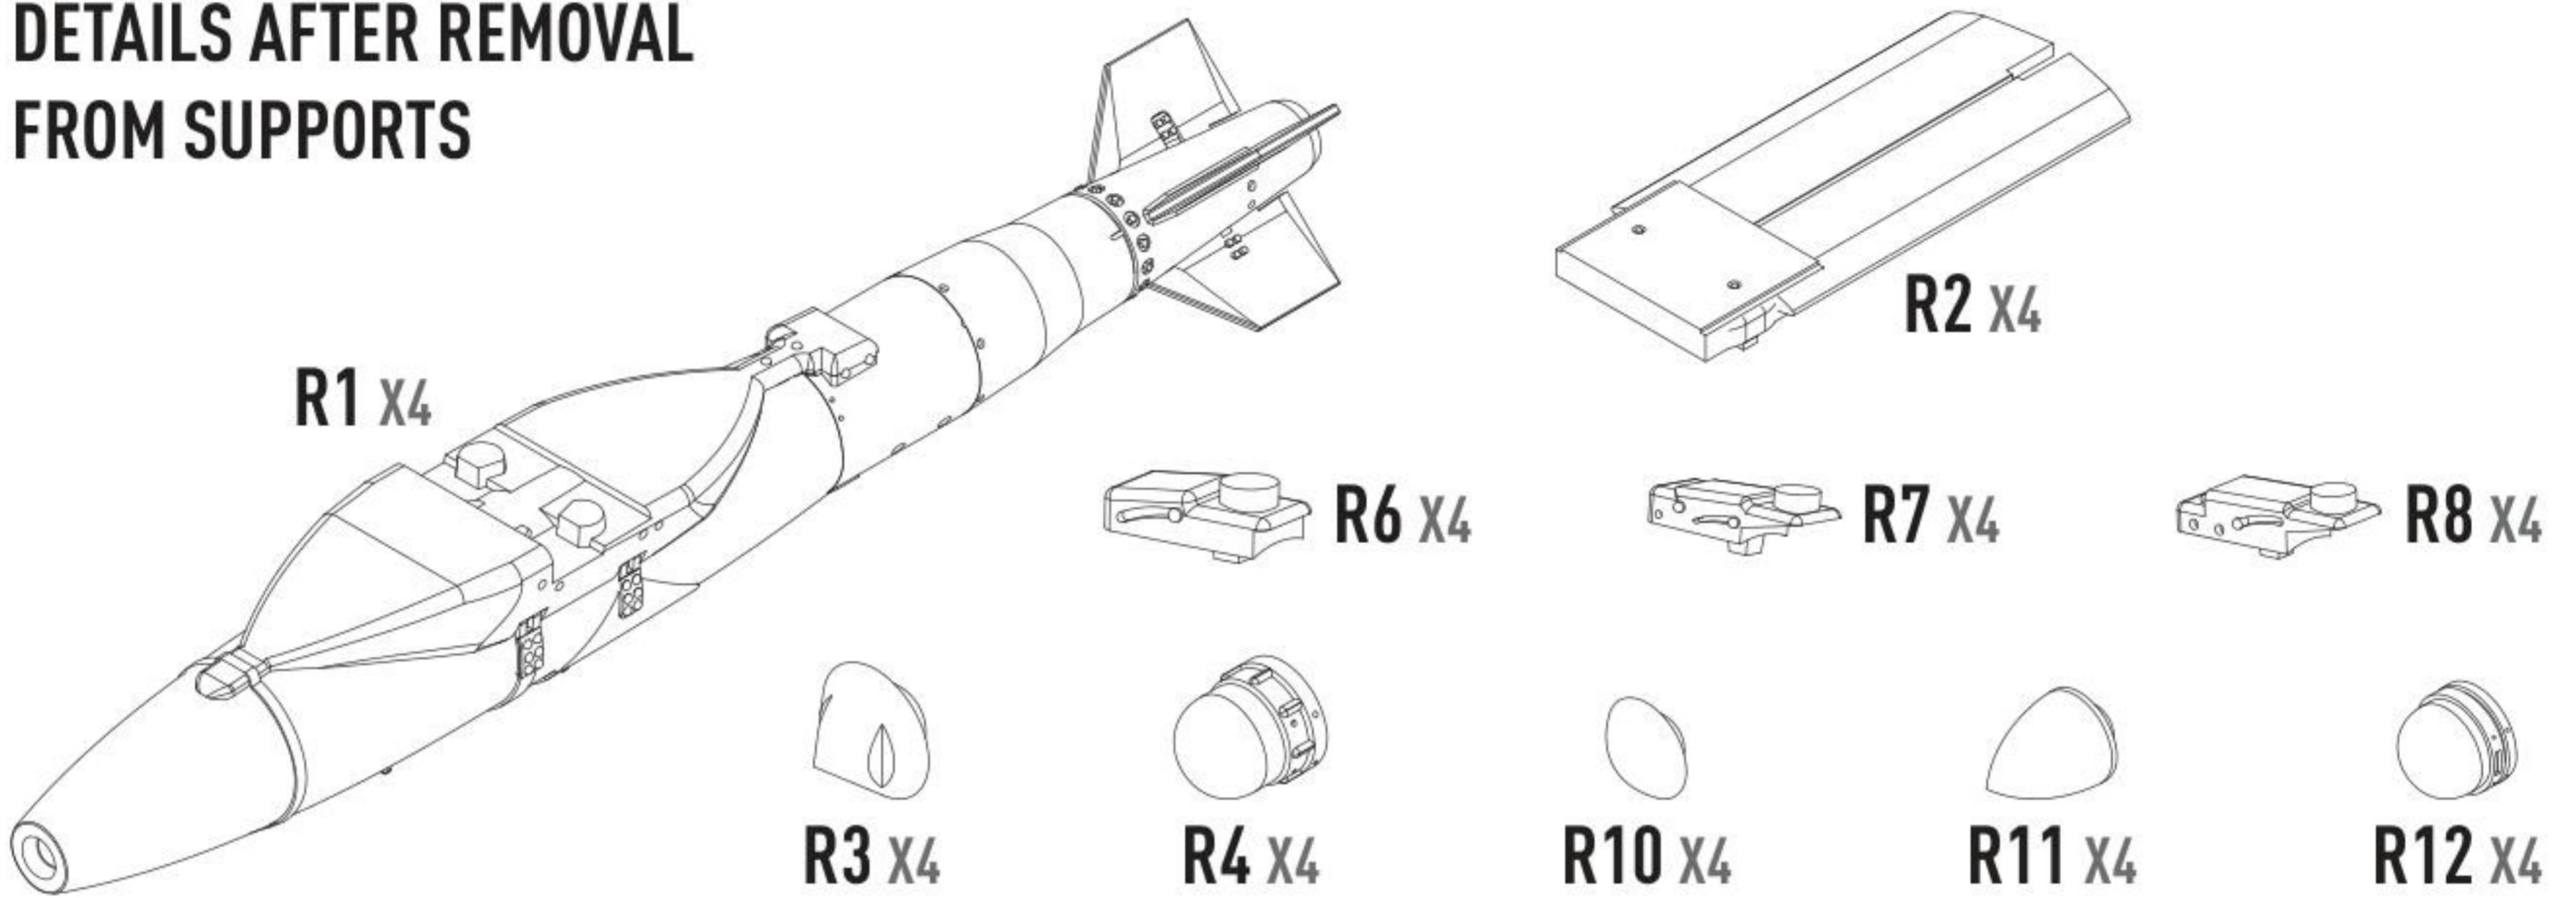

**DETAILS AFTER REMOVAL
FROM SUPPORTS**