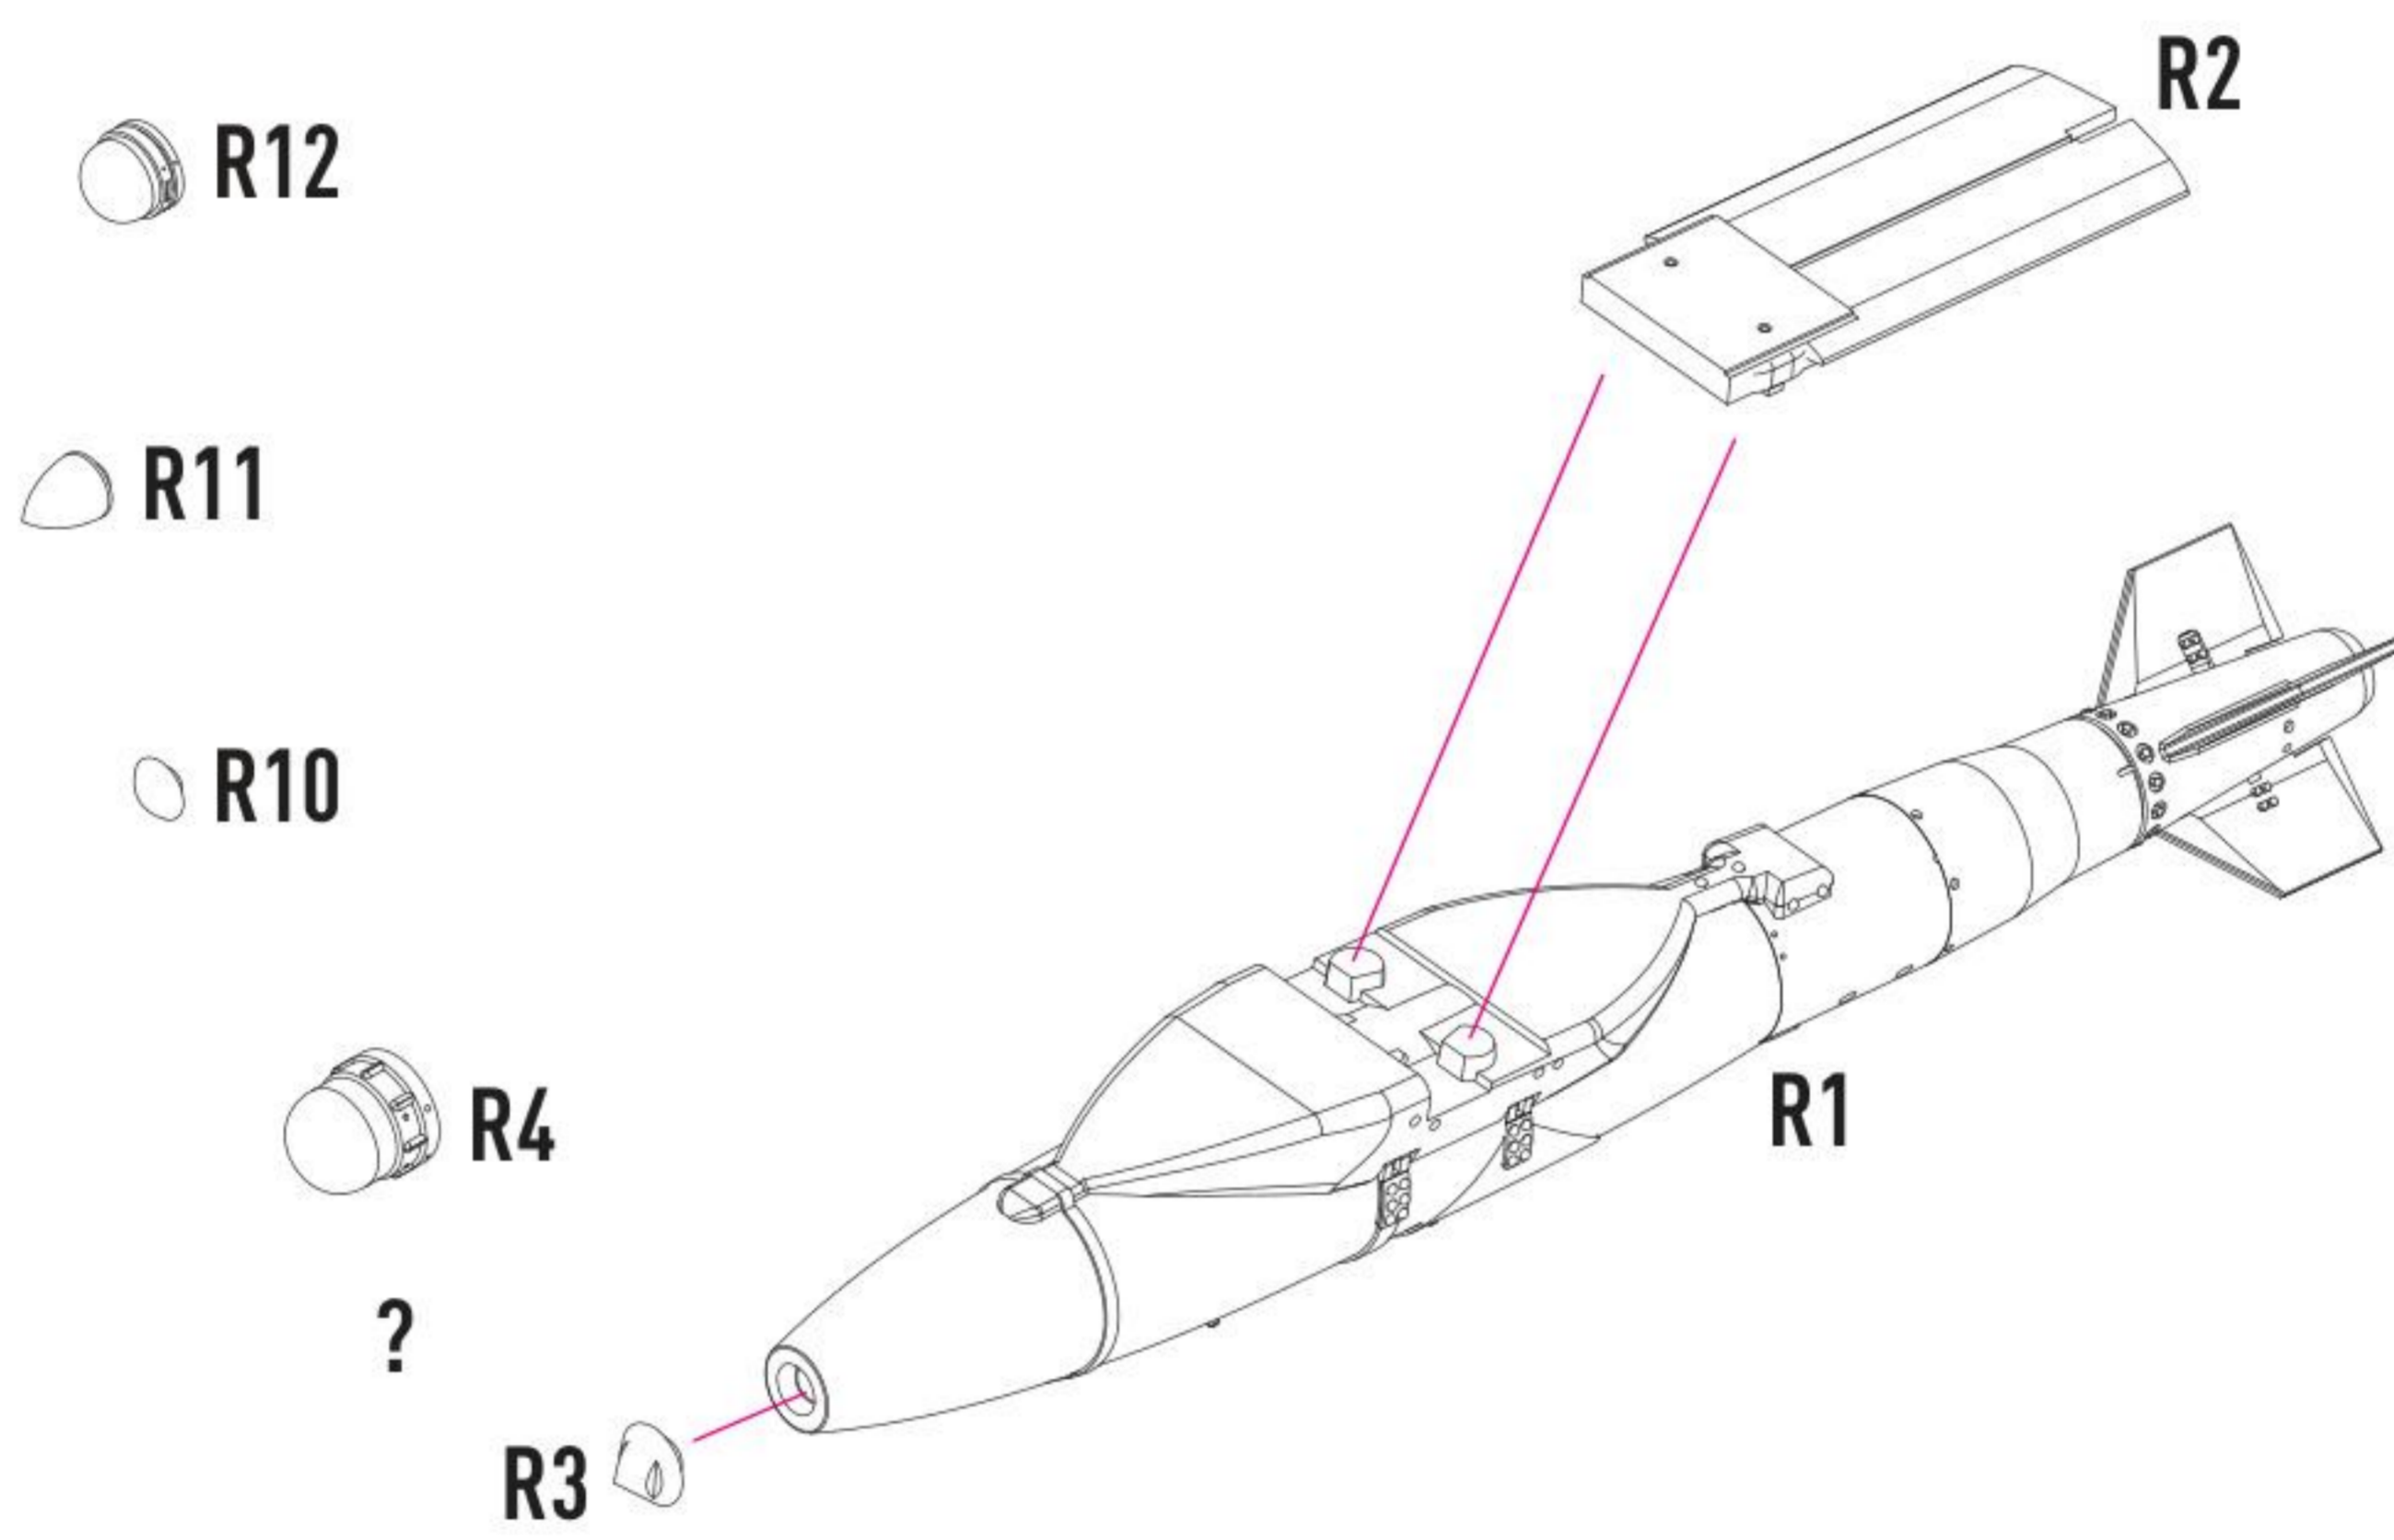

**DETAILS AFTER REMOVAL
FROM SUPPORTS**

1 X4

2 X4

COLORS	GUNZE / AQUEOUS	GUNZE / MR.COLOR
OLIVE DRAB	H52	C12
GRAY	H308	C308
FLAT BLACK	H12	C33

◀ R3 - FOR USAF

🔧 R4 - FOR DSU - 33B/B

◀ R10 - FOR MXU-735/B

🔴 R11 - FOR AUSTRALIAN POINTY NOSE

🔧 R12 - GPS JAMMING SENSOR