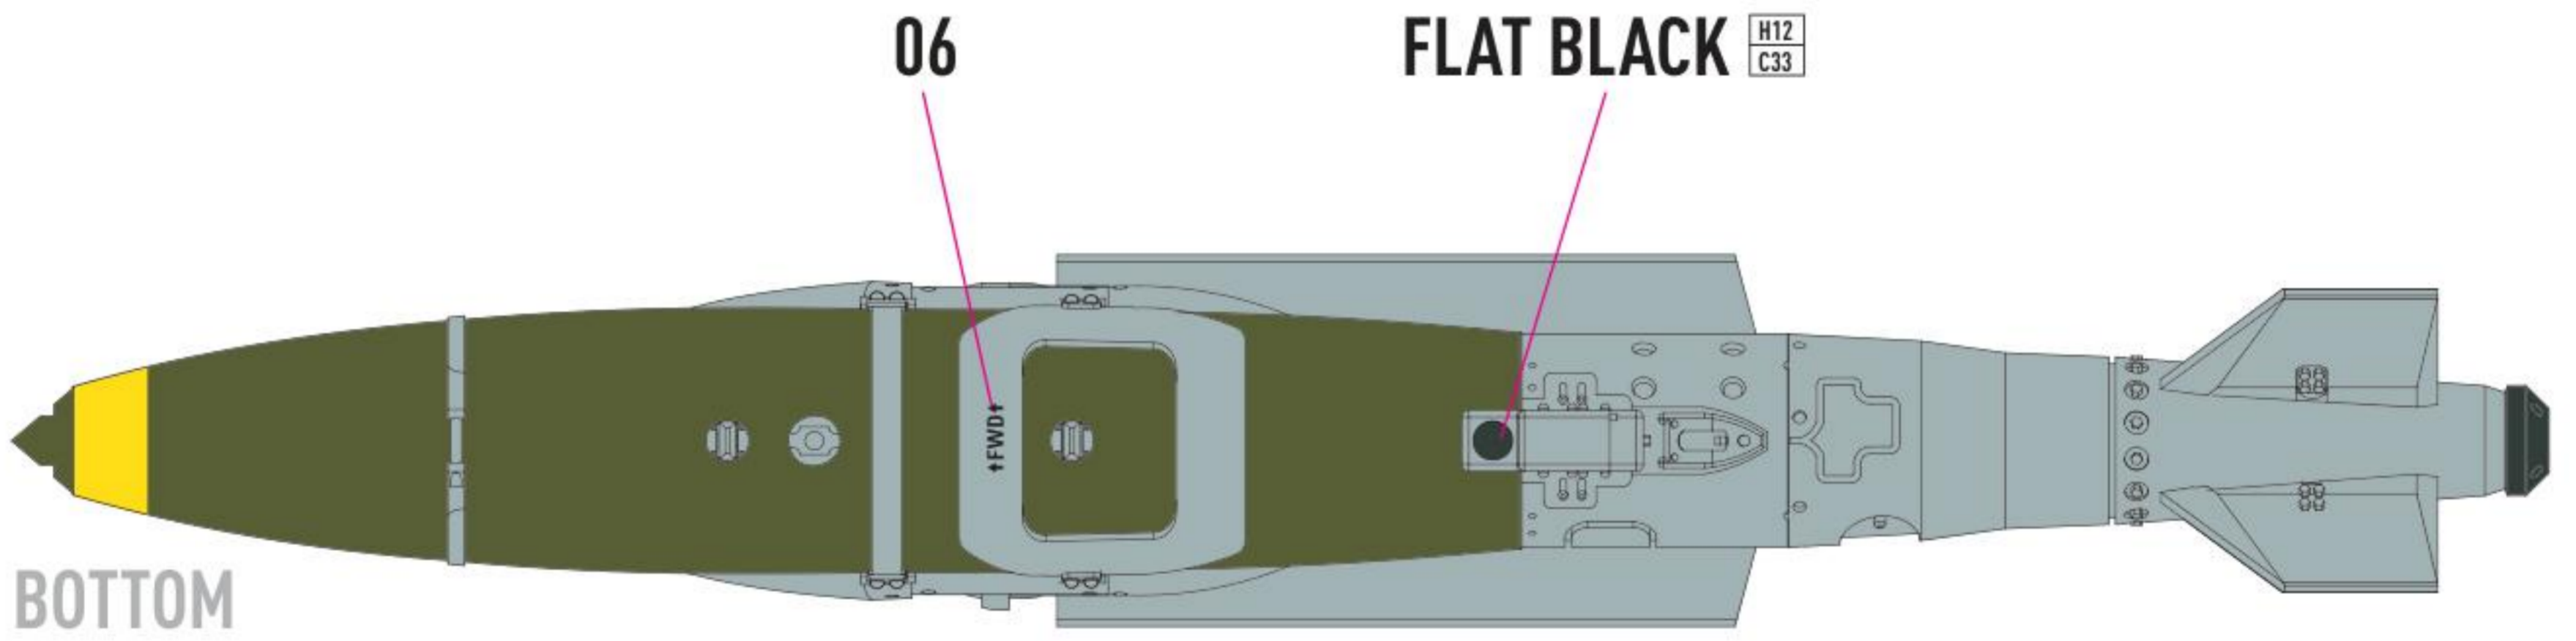

**DETAILS AFTER REMOVAL
FROM SUPPORTS**

1 X4

2 X4

COLORS	GUNZE / AQUEOUS	GUNZE / MR.COLOR
OLIVE DRAB	H52	C12
GRAY	H308	C308
FLAT BLACK	H12	C33

◀ R3 - FOR USAF

🔧 R4 - FOR DSU - 33B/B

◀ R10 - FOR MXU-735/B

🔴 R11 - FOR AUSTRALIAN POINTY NOSE

🔧 R12 - GPS JAMMING SENSOR