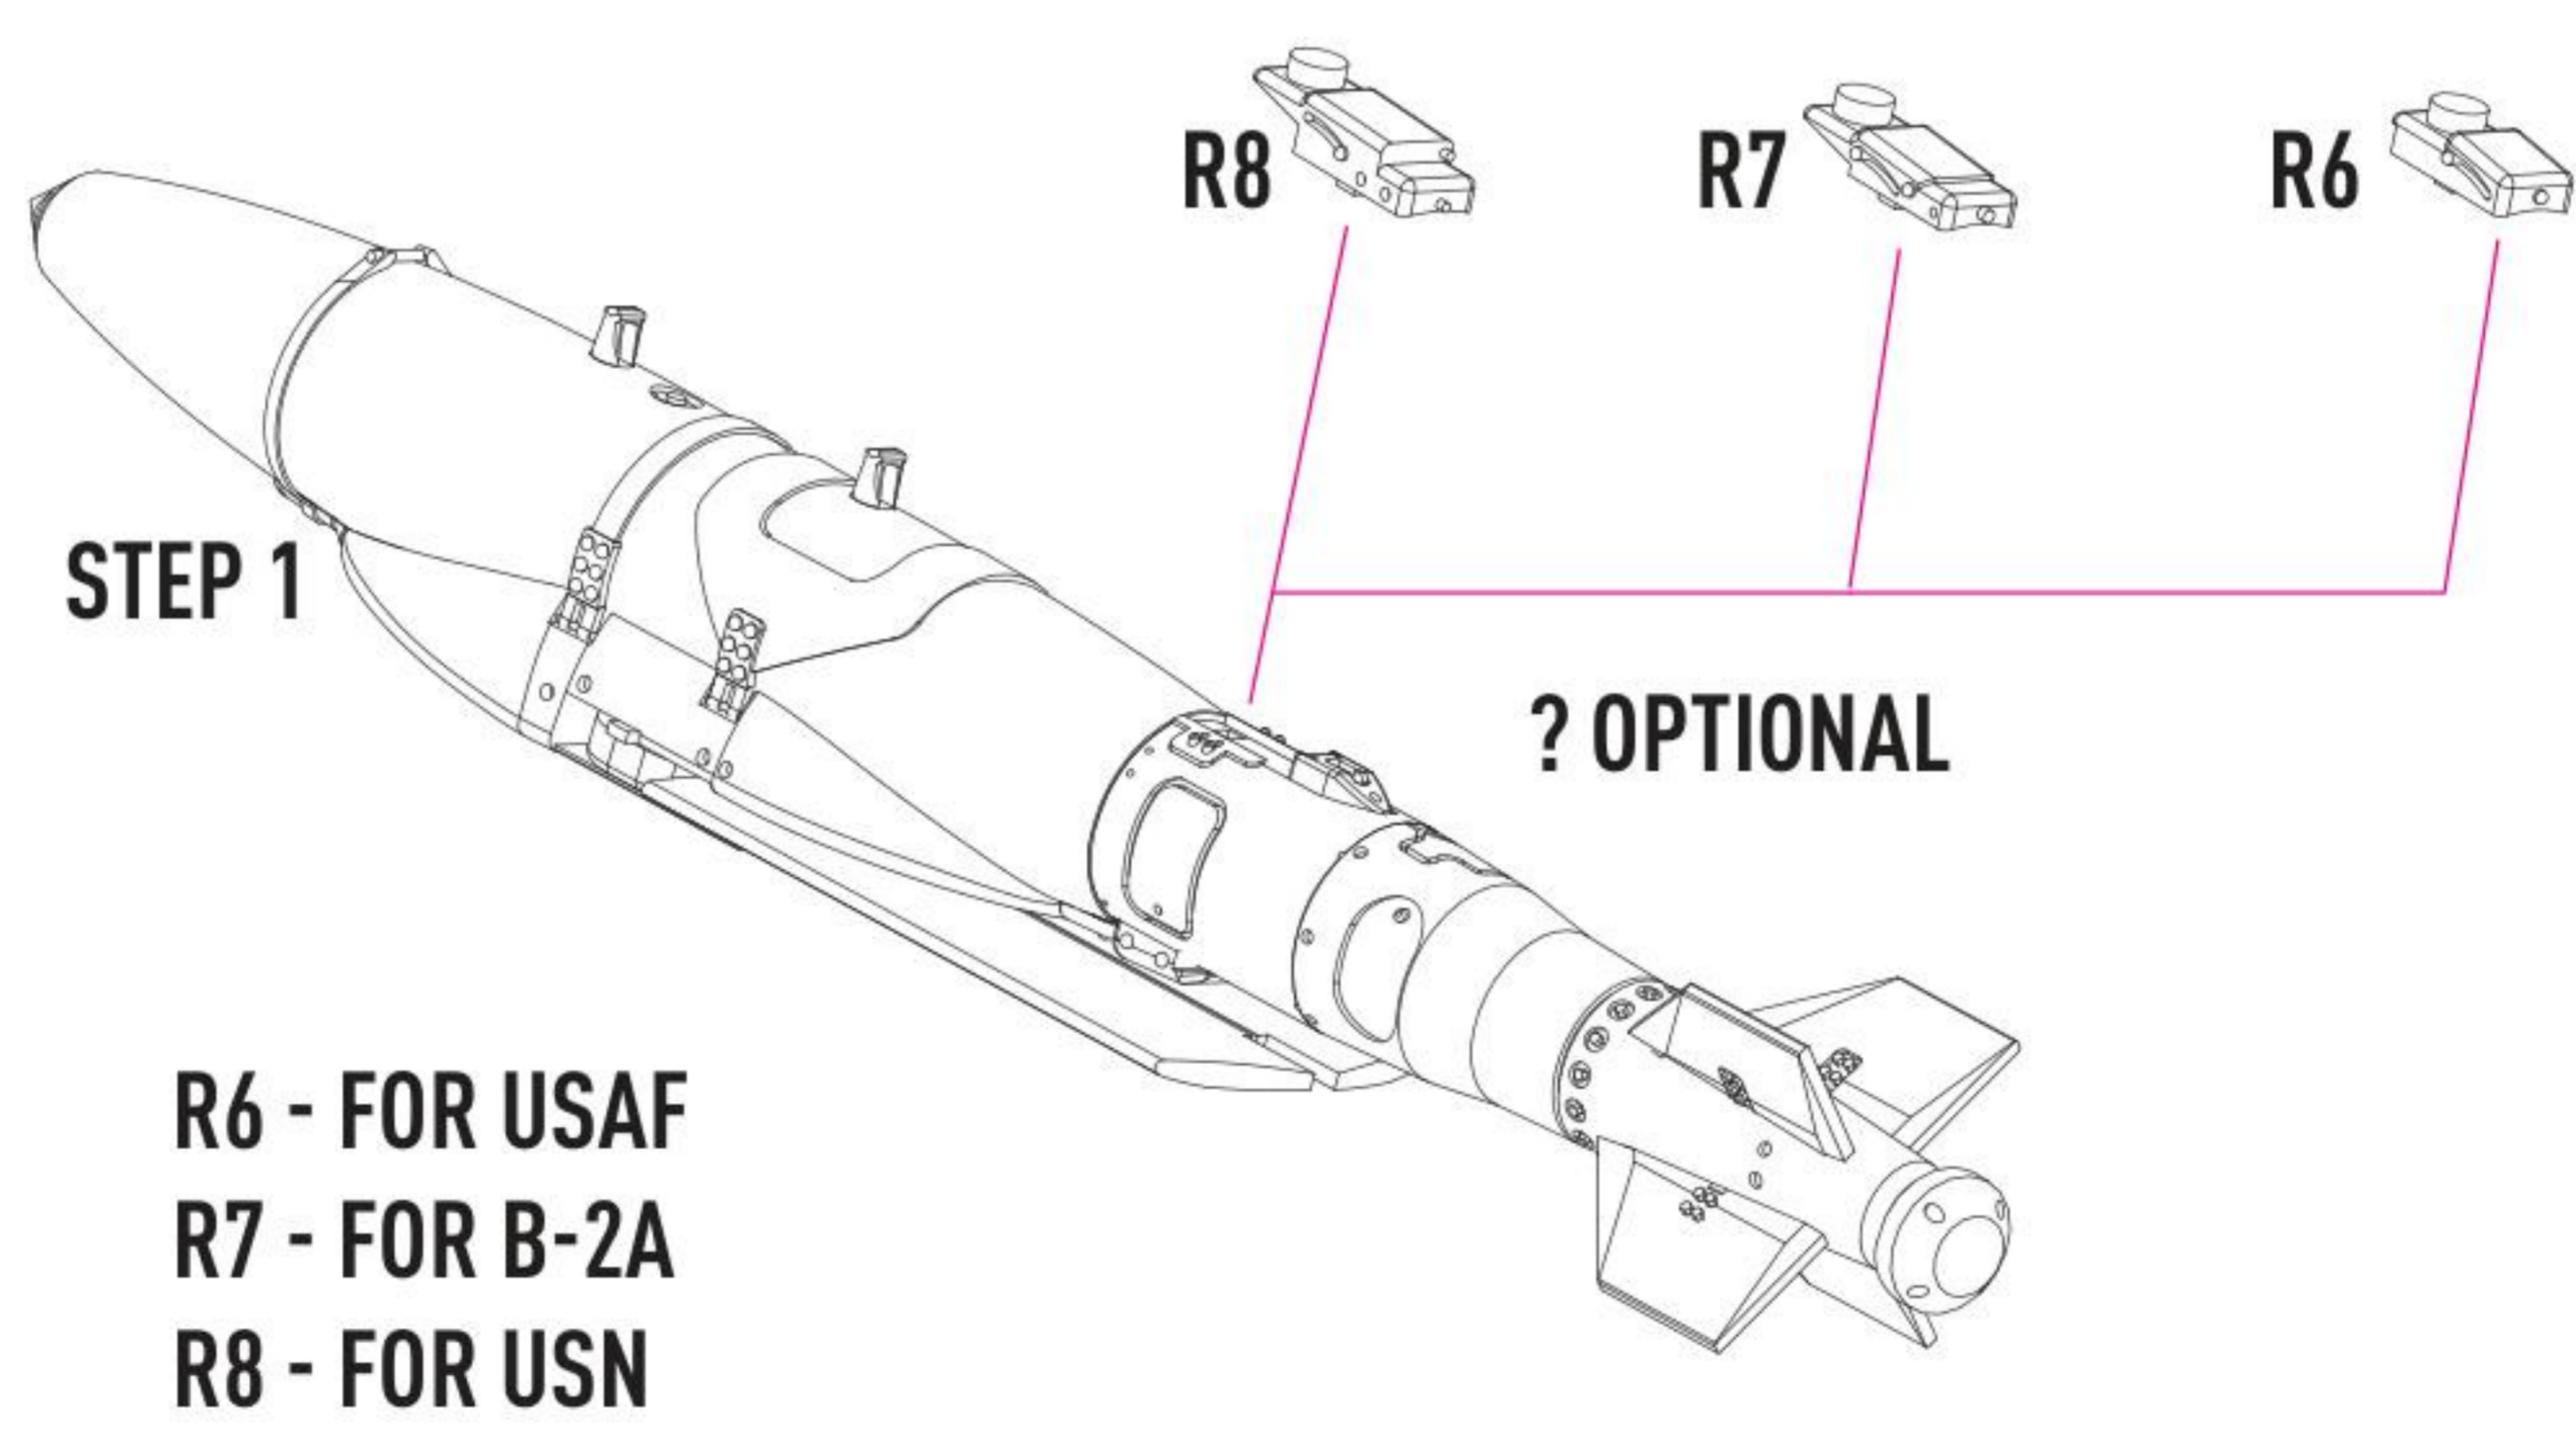

**DETAILS AFTER REMOVAL
FROM SUPPORTS**

1 X4

2 X4

COLORS	GUNZE / AQUEOUS	GUNZE / MR.COLOR
OLIVE DRAB	H52	C12
GRAY	H308	C308
FLAT BLACK	H12	C33

◀ R3 - FOR USAF

🔧 R4 - FOR DSU - 33B/B

◀ R10 - FOR MXU-735/B

🔴 R11 - FOR AUSTRALIAN POINTY NOSE

🔧 R12 - GPS JAMMING SENSOR