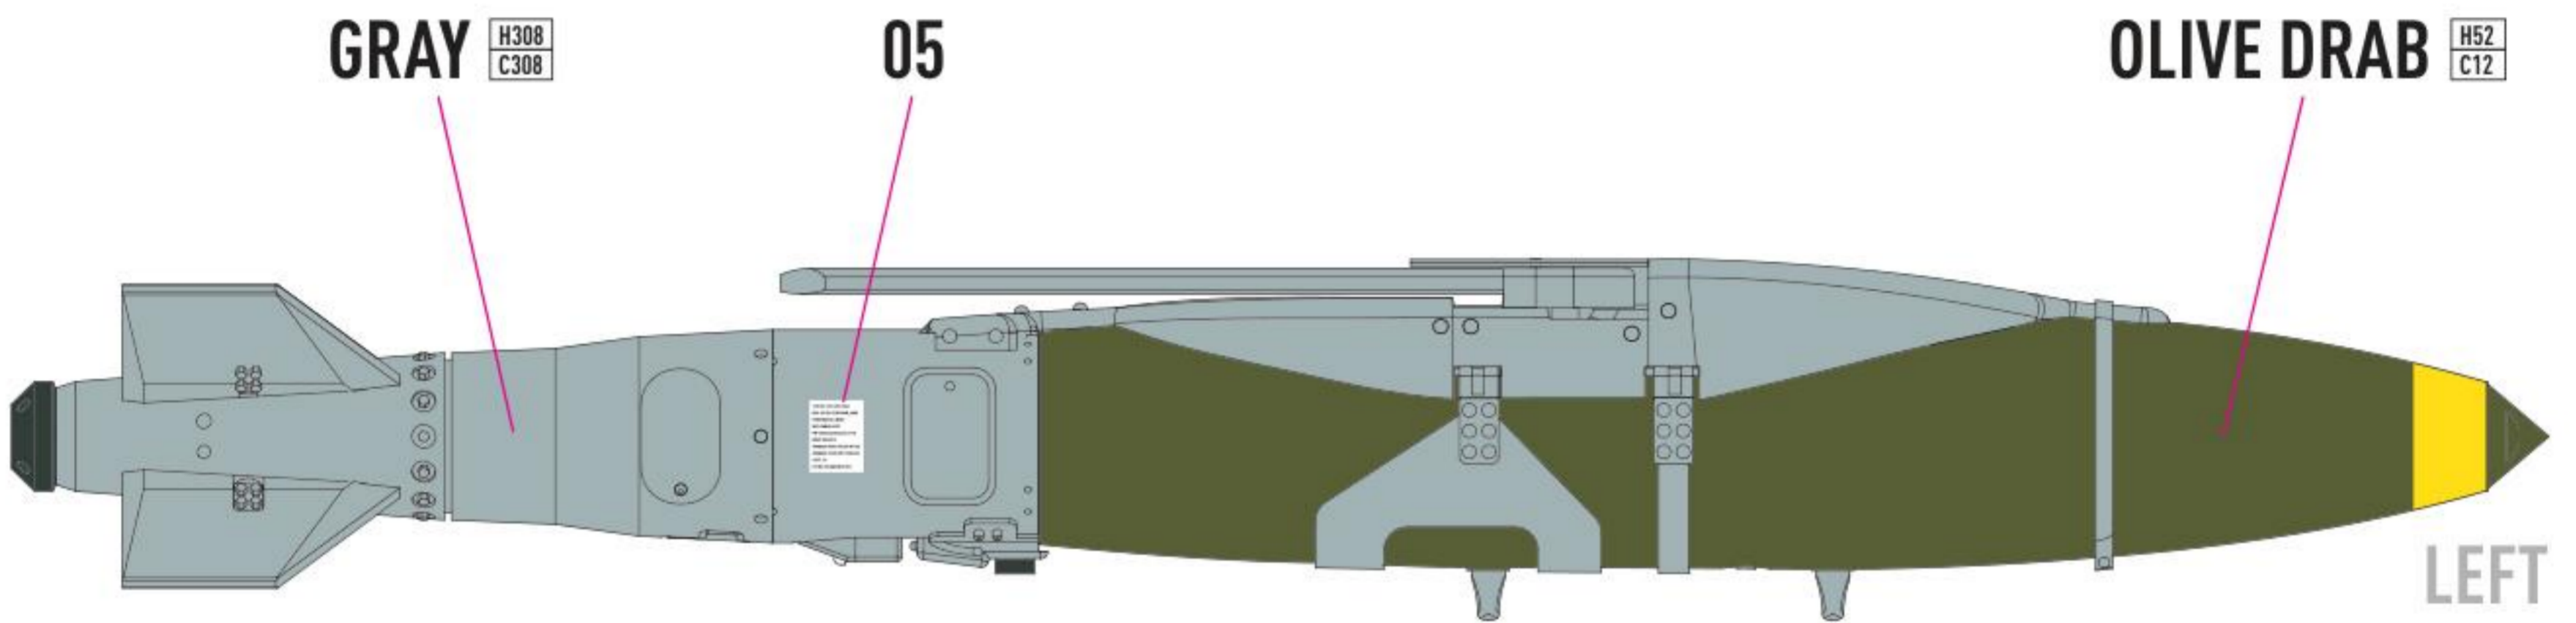

**DETAILS AFTER REMOVAL
FROM SUPPORTS**

1 X4

2 X4

COLORS	GUNZE / AQUEOUS	GUNZE / MR.COLOR
OLIVE DRAB	H52	C12
GRAY	H308	C308
FLAT BLACK	H12	C33

◀ R3 - FOR USAF

🔧 R4 - FOR DSU - 33B/B

◀ R10 - FOR MXU-735/B

🔴 R11 - FOR AUSTRALIAN POINTY NOSE

🔧 R12 - GPS JAMMING SENSOR