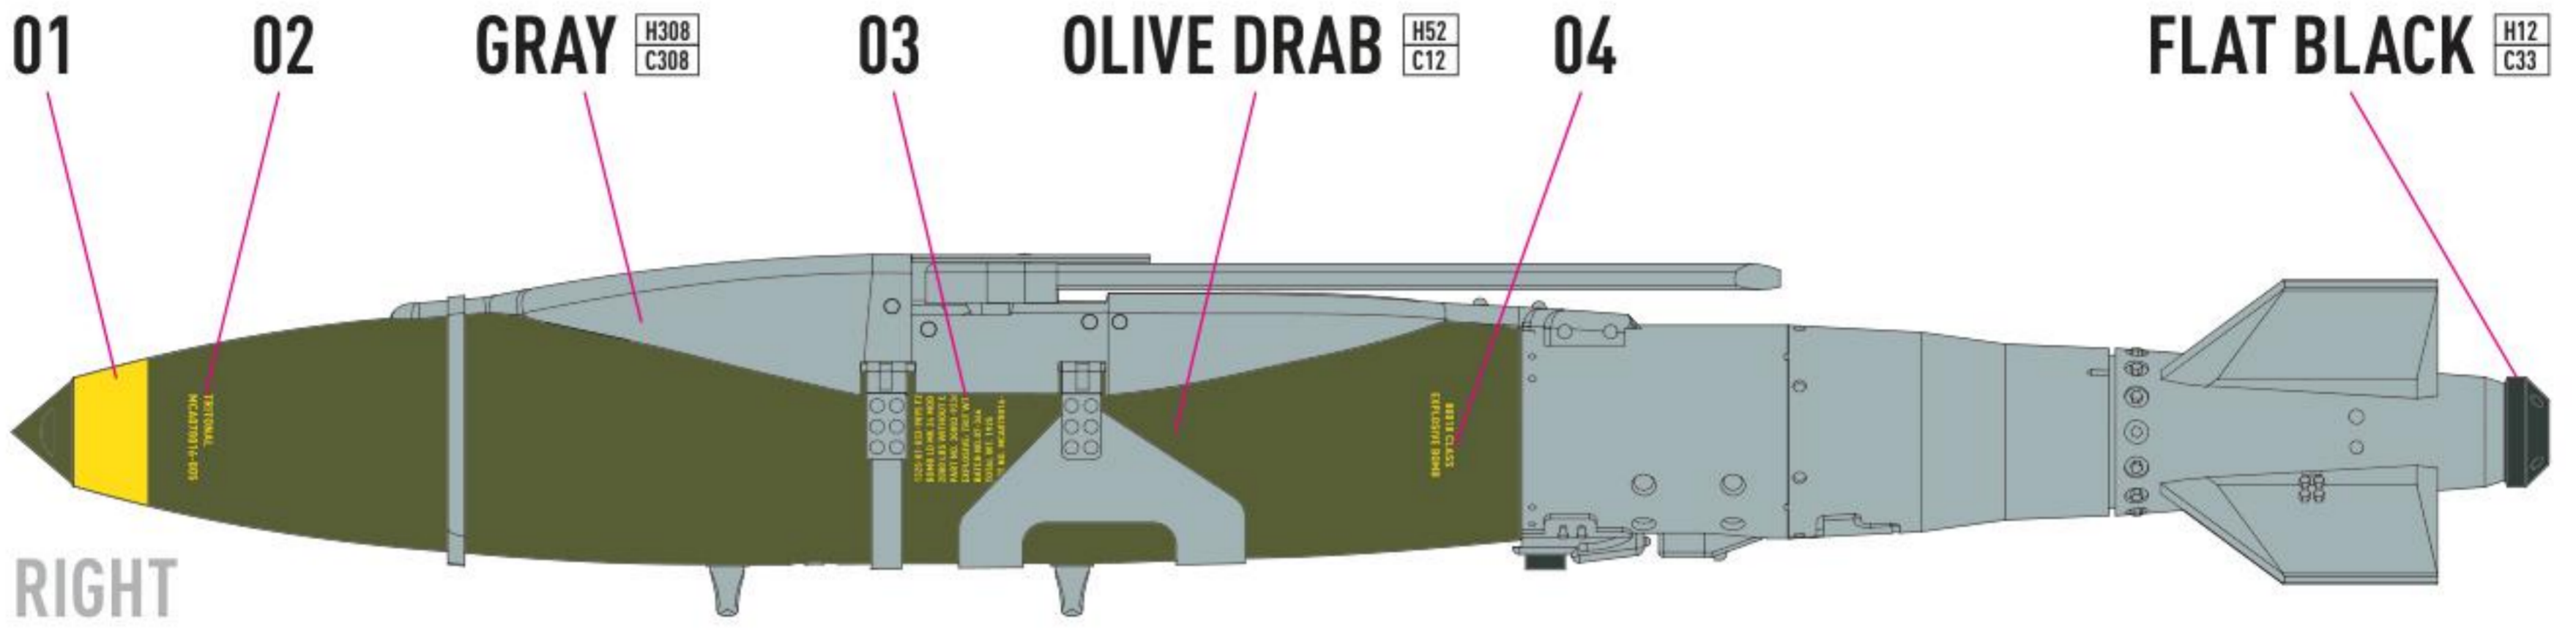

**DETAILS AFTER REMOVAL
FROM SUPPORTS**

1 X4

2 X4

COLORS	GUNZE / AQUEOUS	GUNZE / MR.COLOR
OLIVE DRAB	H52	C12
GRAY	H308	C308
FLAT BLACK	H12	C33

◀ R3 - FOR USAF

🔧 R4 - FOR DSU - 33B/B

◀ R10 - FOR MXU-735/B

🔴 R11 - FOR AUSTRALIAN POINTY NOSE

🔧 R12 - GPS JAMMING SENSOR