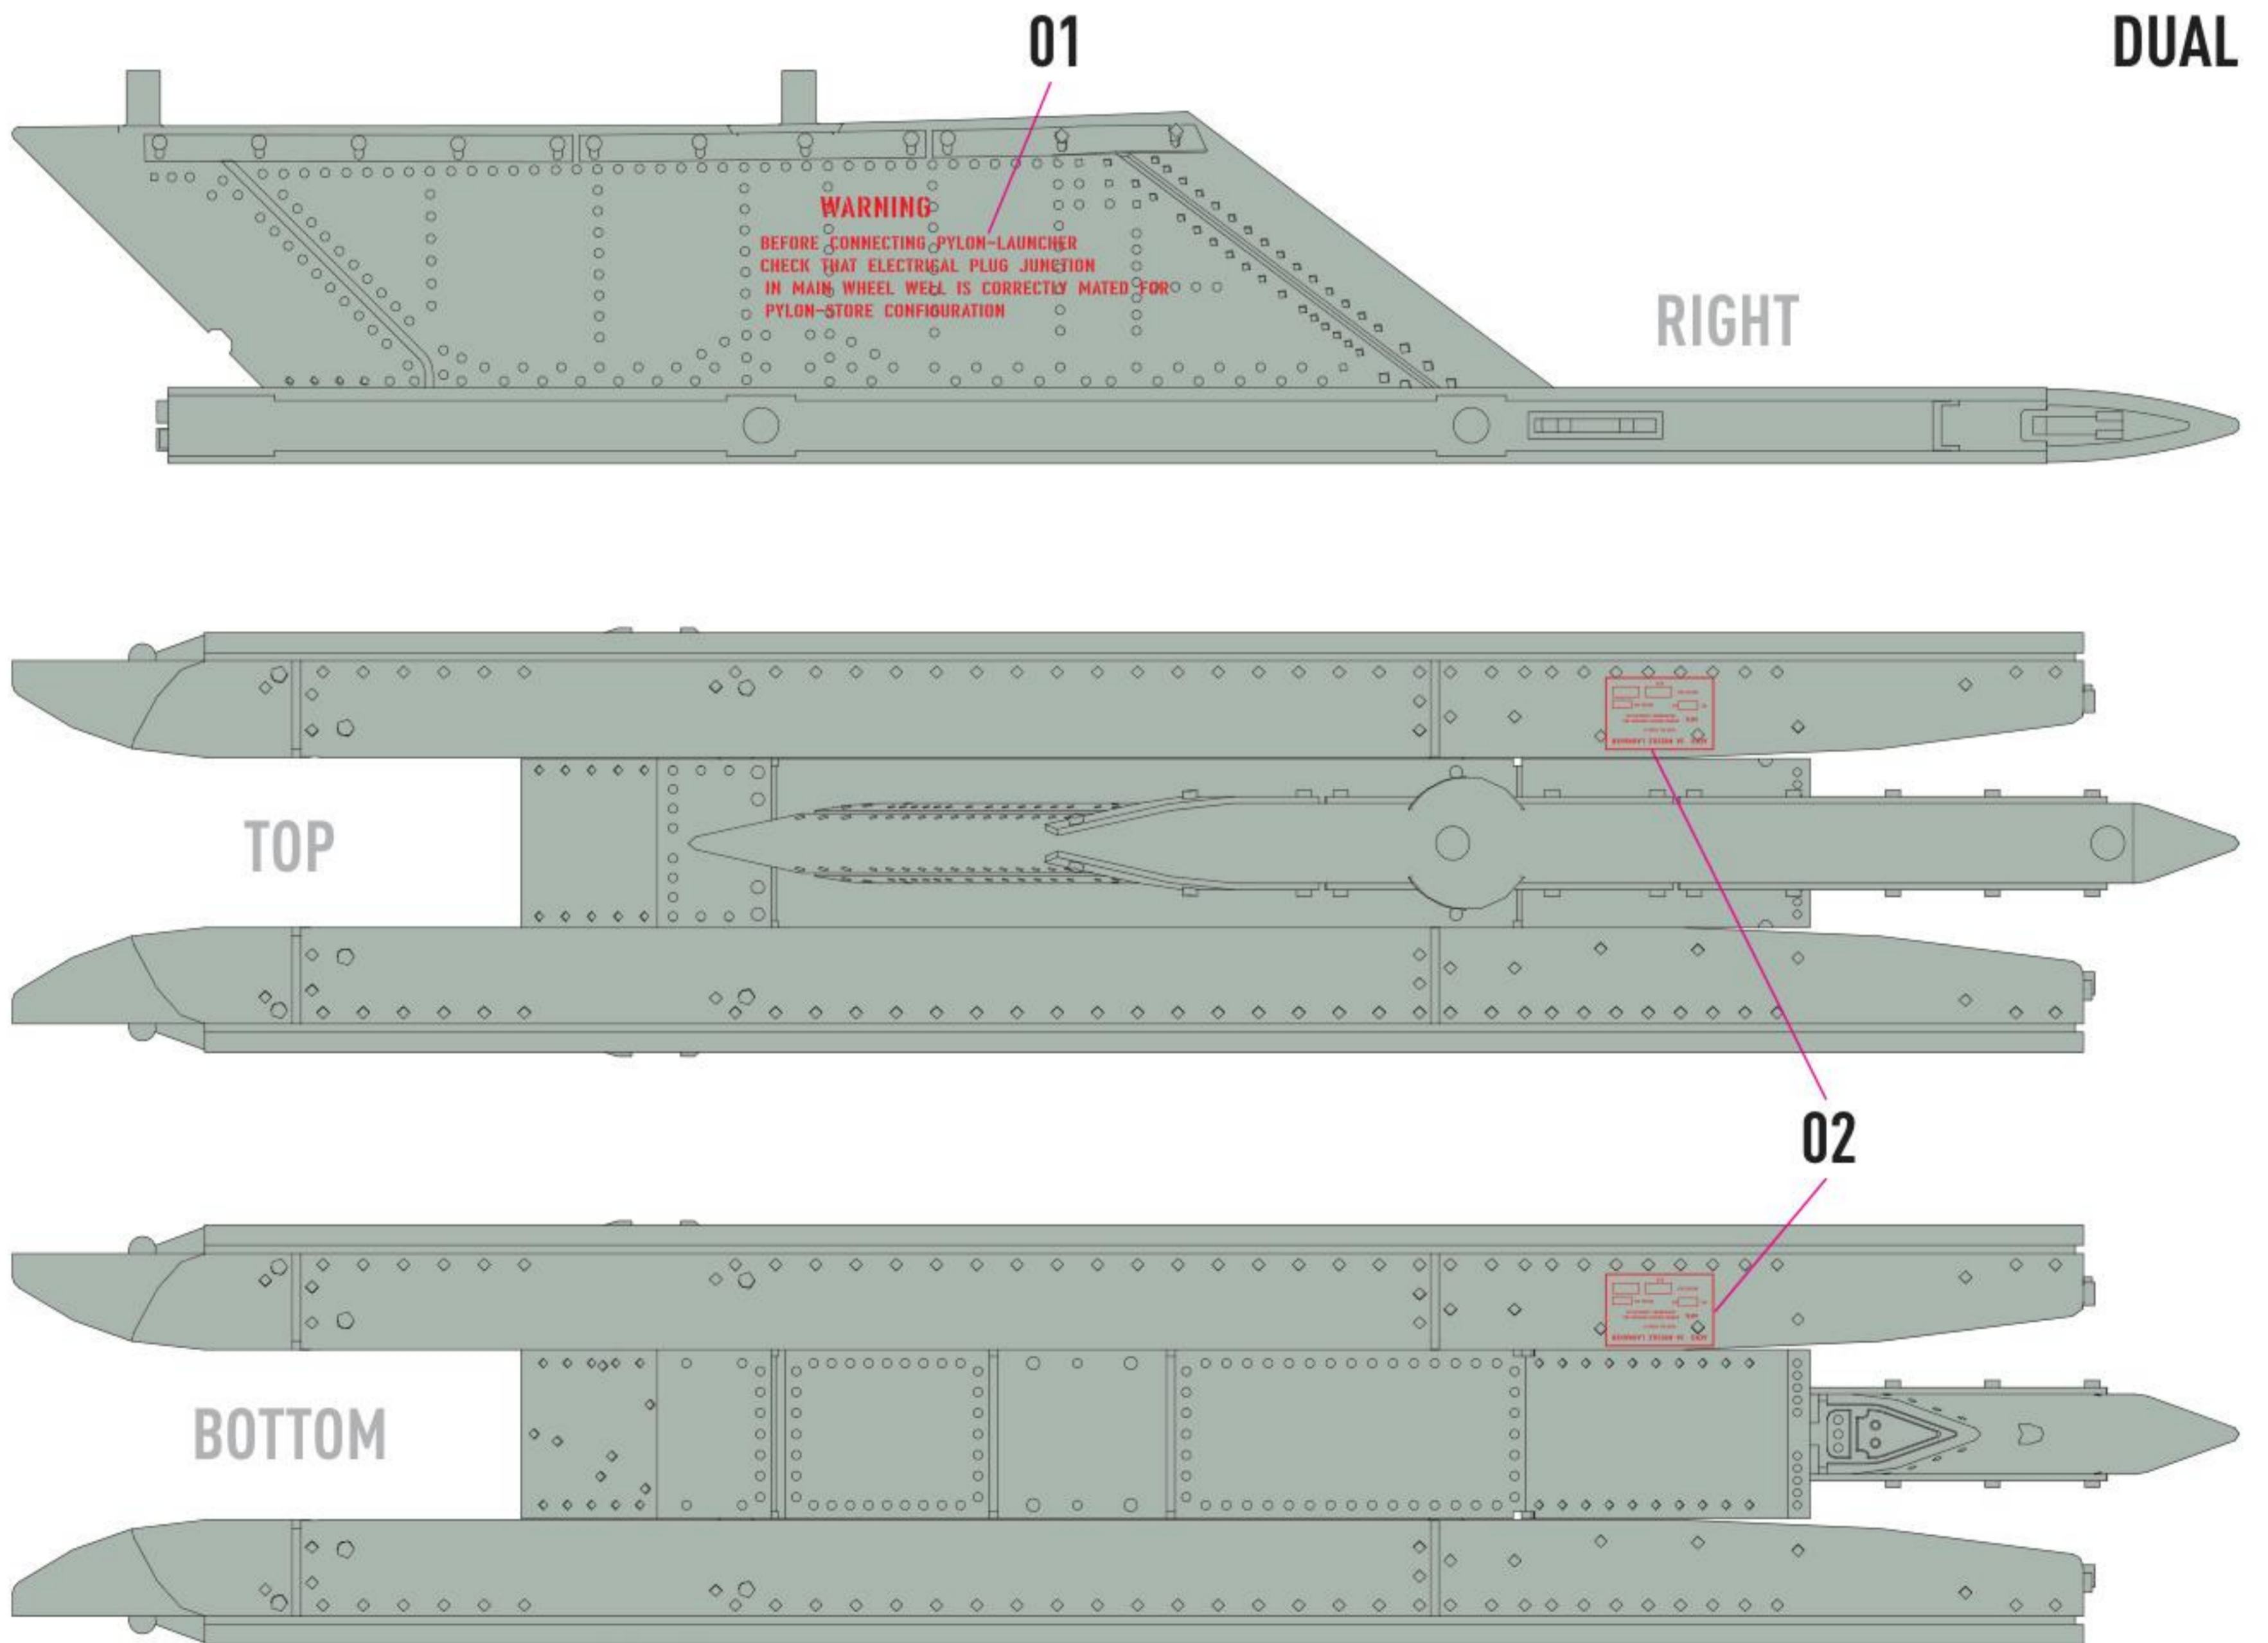

DETAILS AFTER REMOVAL FROM SPRUES

SET PYLON IN THE DIRECTION OF FLIGHT

PAINT PYLON IN THE COLOR OF THE AIRCRAFT