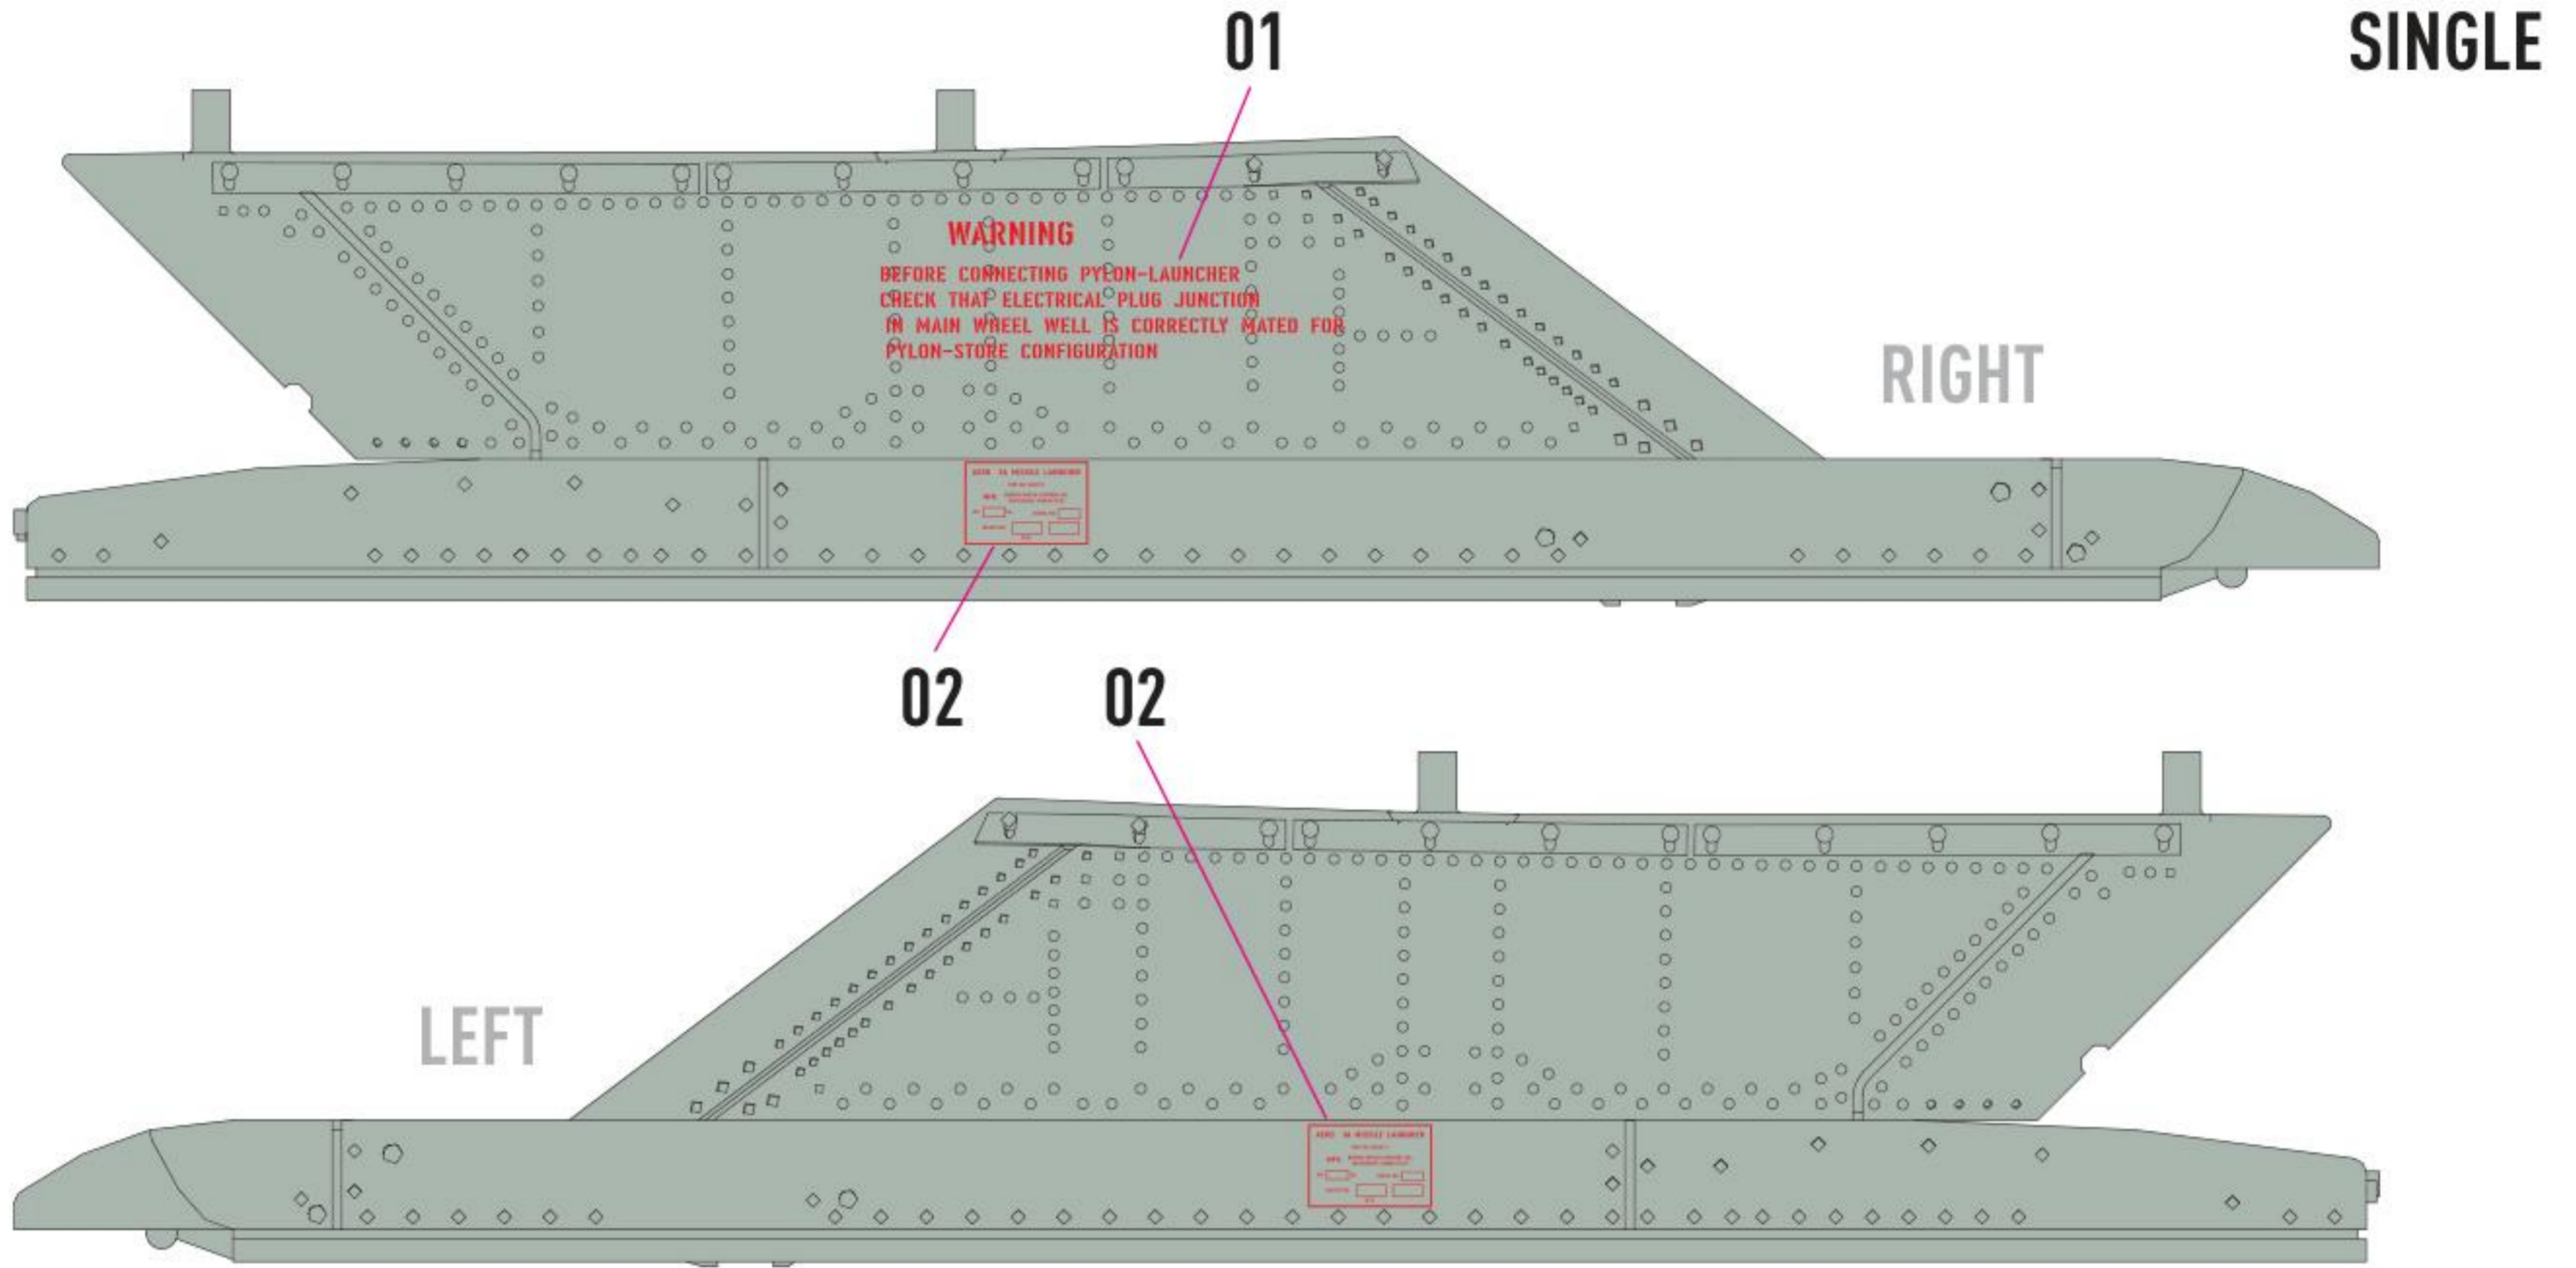

DETAILS AFTER REMOVAL FROM SPRUES

SET PYLON IN THE DIRECTION OF FLIGHT

PAINT PYLON IN THE COLOR OF THE AIRCRAFT