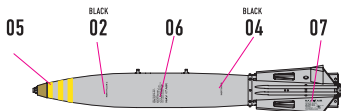

CUT

COLORS	GUNZE / ADEOUS	GUNZE / MR.COLOR	GUNZE / MR.METAL COLOR	FEDERAL STANDARD
LIGHT GHOST GRAY	H308	C308		FS36375
YELLOW	H4	C4		FS33538
STAINLESS			MC213	
FLAT BLACK	H12	C33		
GREEN	H6	C6		
RUSSET	H33	C81		
GOLD			MC217	
OLIVE GREEN	H304	C304		FS34087

V1 early painting

V2 late painting

MK 82 FUZING OPTIONS

OGIVE NOSE PLUG	 H33/C81
M904E4	SILVER + CLEAR YELLOW OR SILVER + CLEAR GREEN
	 MC213
MK 43 TDD	H6/C6  MC213
MK 32 AD (QS MINES) MK 32 AD (DST MINES)	MC217  MC213
MXU-735	 H304 /C305
DSU-33	 H12/C33