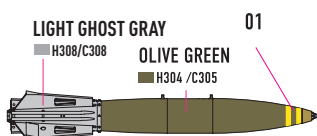

CUT

COLORS	GUNZE / ADEOUS	GUNZE / MR.COLOR	GUNZE / MR.METAL COLOR	FEDERAL STANDARD
LIGHT GHOST GRAY	H308	C308		FS36375
YELLOW	H4	C4		FS33538
STAINLESS			MC213	
FLAT BLACK	H12	C33		
GREEN	H6	C6		
RUSSET	H33	C81		
GOLD			MC217	
OLIVE GREEN	H304	C304		FS34087

V1 early painting

V2 late painting

MK 82 FUZING OPTIONS

OGIVE NOSE PLUG	 H33/C81
M904E4	SILVER + CLEAR YELLOW OR SILVER + CLEAR GREEN
	 MC213
MK 43 TDD	H6/C6  MC213
MK 32 AD (QS MINES) MK 32 AD (DST MINES)	MC217  MC213
MXU-735	 H304 /C305
DSU-33	 H12/C33