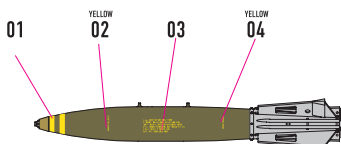

V1 early painting

V2 late painting

MK 82 FUZING OPTIONS

OGIVE NOSE PLUG	 H33/C81
M904E4	SILVER + CLEAR YELLOW OR SILVER + CLEAR GREEN
	 MC213
MK 43 TDD	H6/C6  MC213
MK 32 AD (QS MINES) MK 32 AD (DST MINES)	MC217  MC213
MXU-735	 H304 /C305
DSU-33	 H12/C33