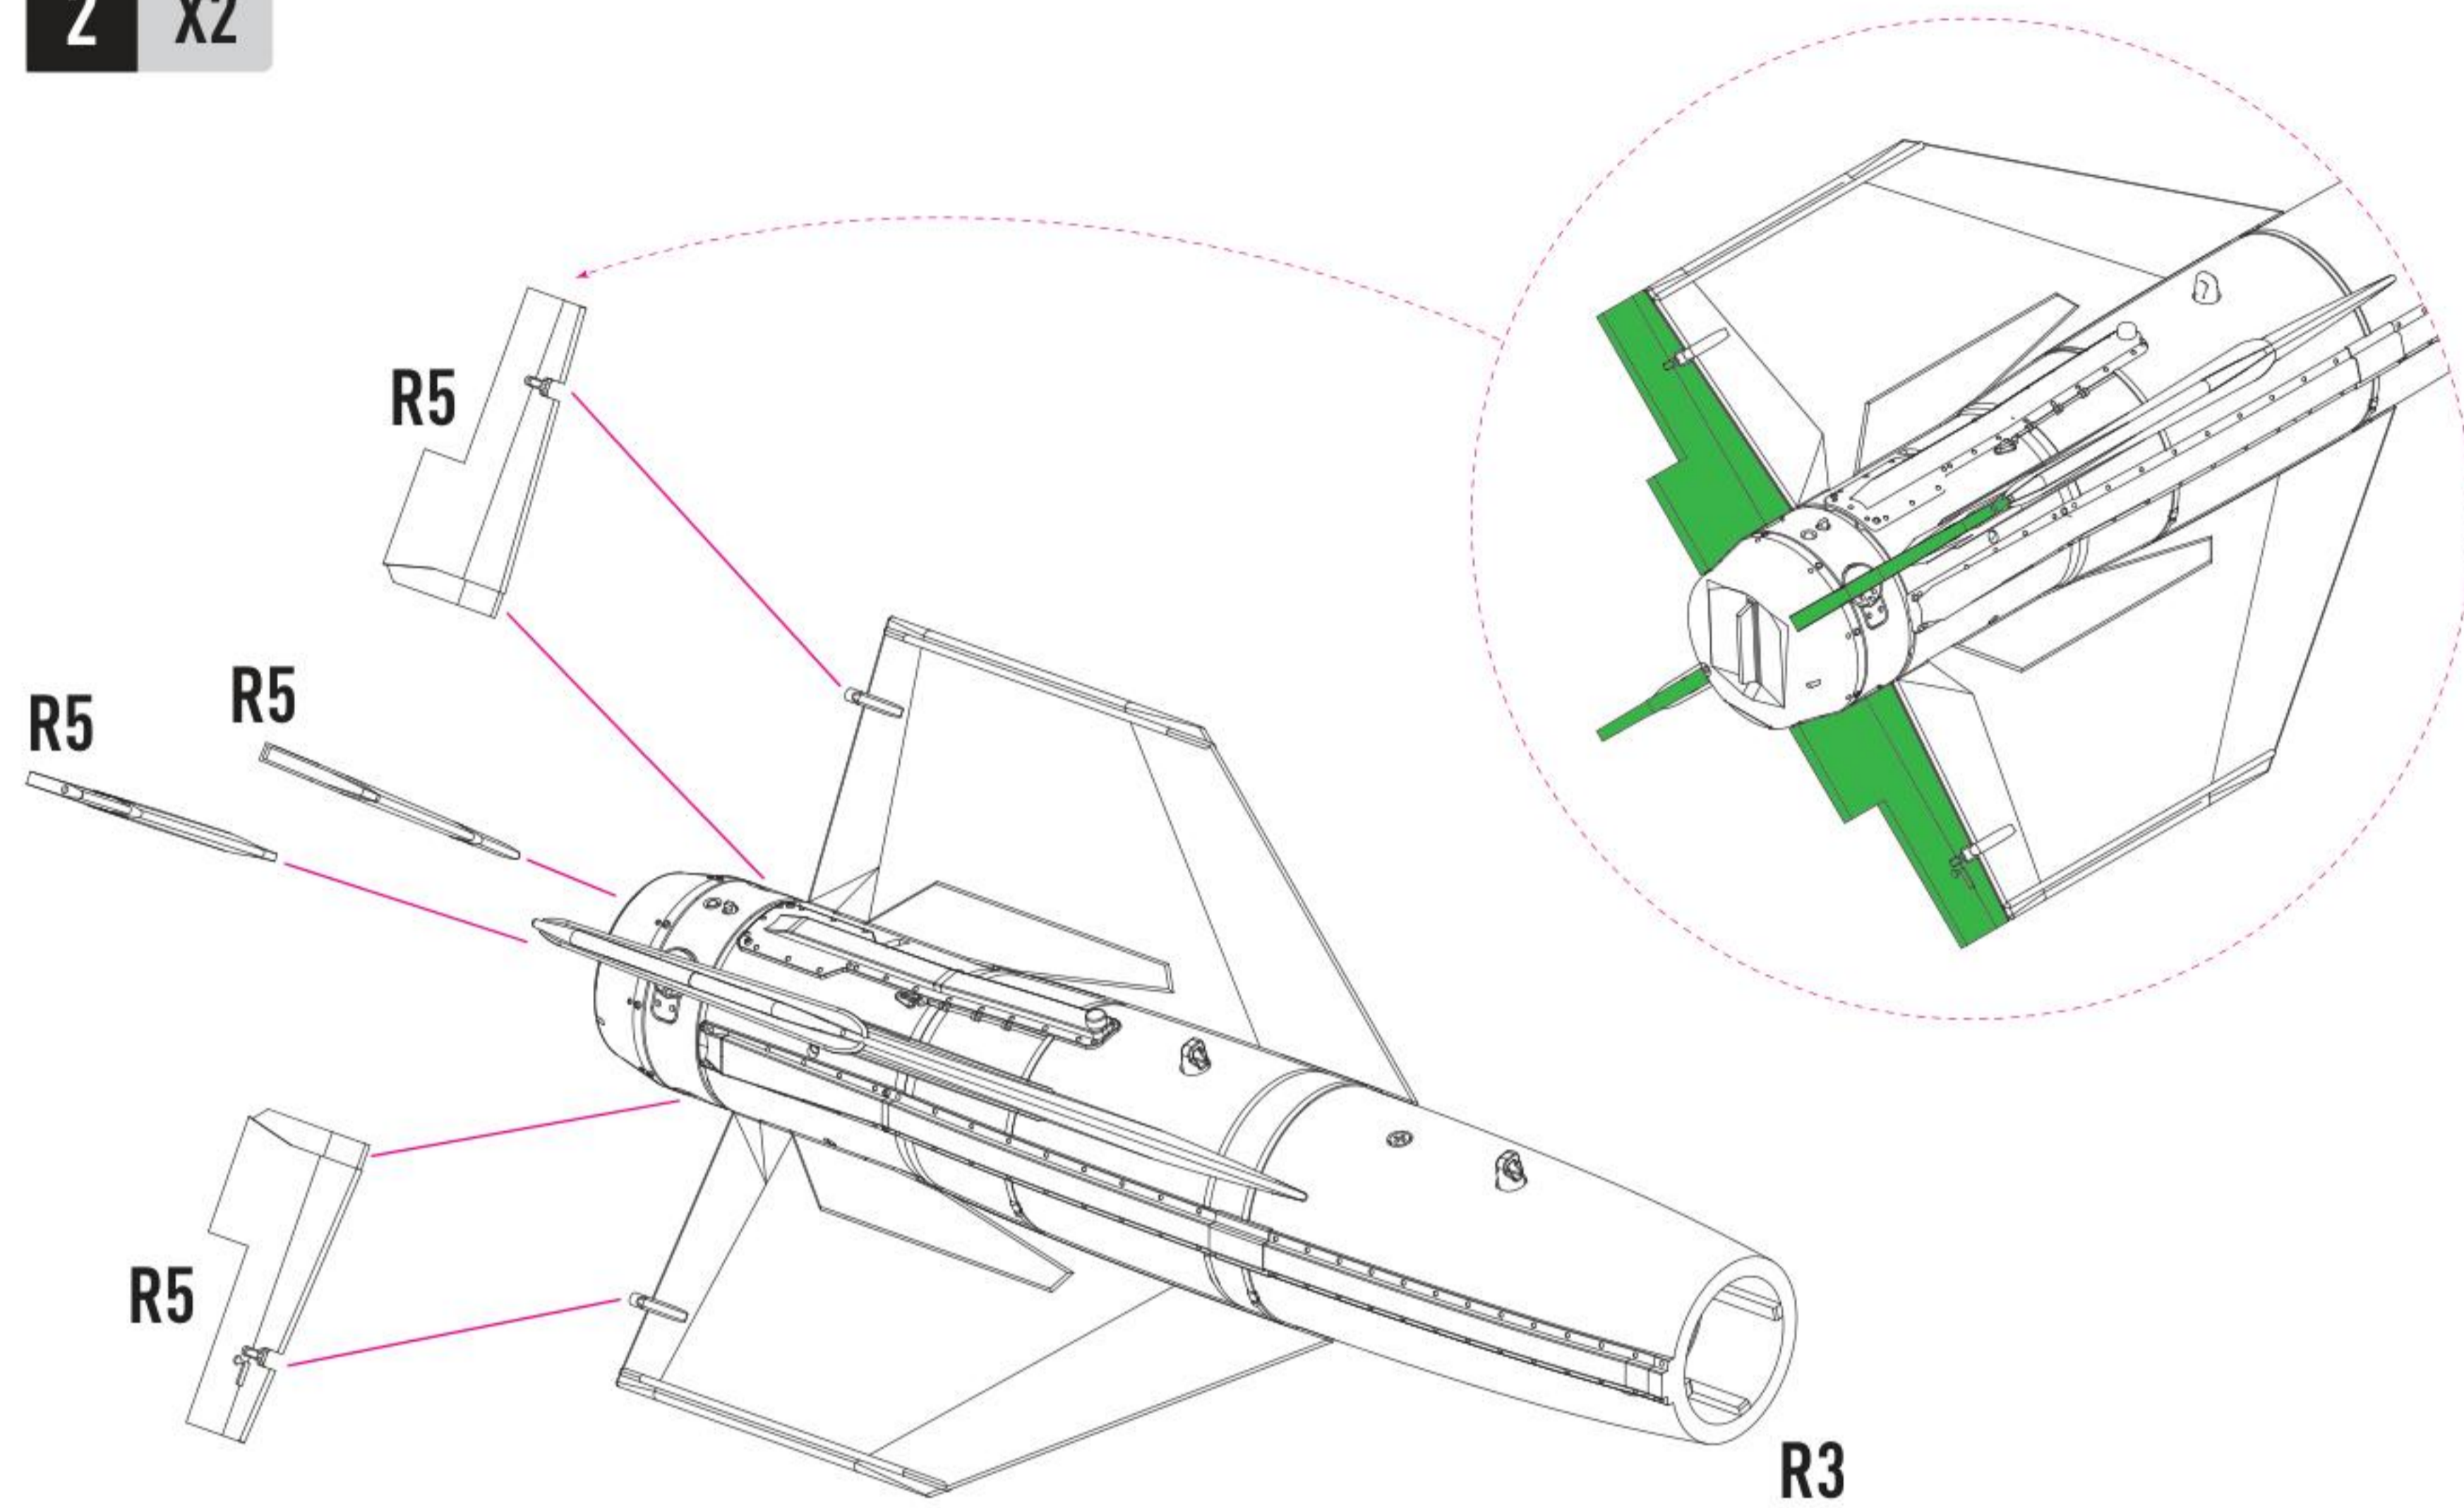

SEMI GLOSS BLACK C92

GUNSHIP GRAY H305 C305

LEFT

BACK

DECAL INSTRUCTION

RIGHT

COLORS	GUNZE / ADEOUS	GUNZE / MR.COLOR
SEMI GLOSS BLACK		C92
GUNSHIP GRAY	H305	C305

COLORS	GUNZE / ADEOUS	GUNZE / MR.COLOR
OLIVE DRAB	H52	C21

COLORS	GUNZE / ADEOUS	GUNZE / MR.COLOR
RED	H305	C305

1

2 X2

3 X2

4 X2

5 X2