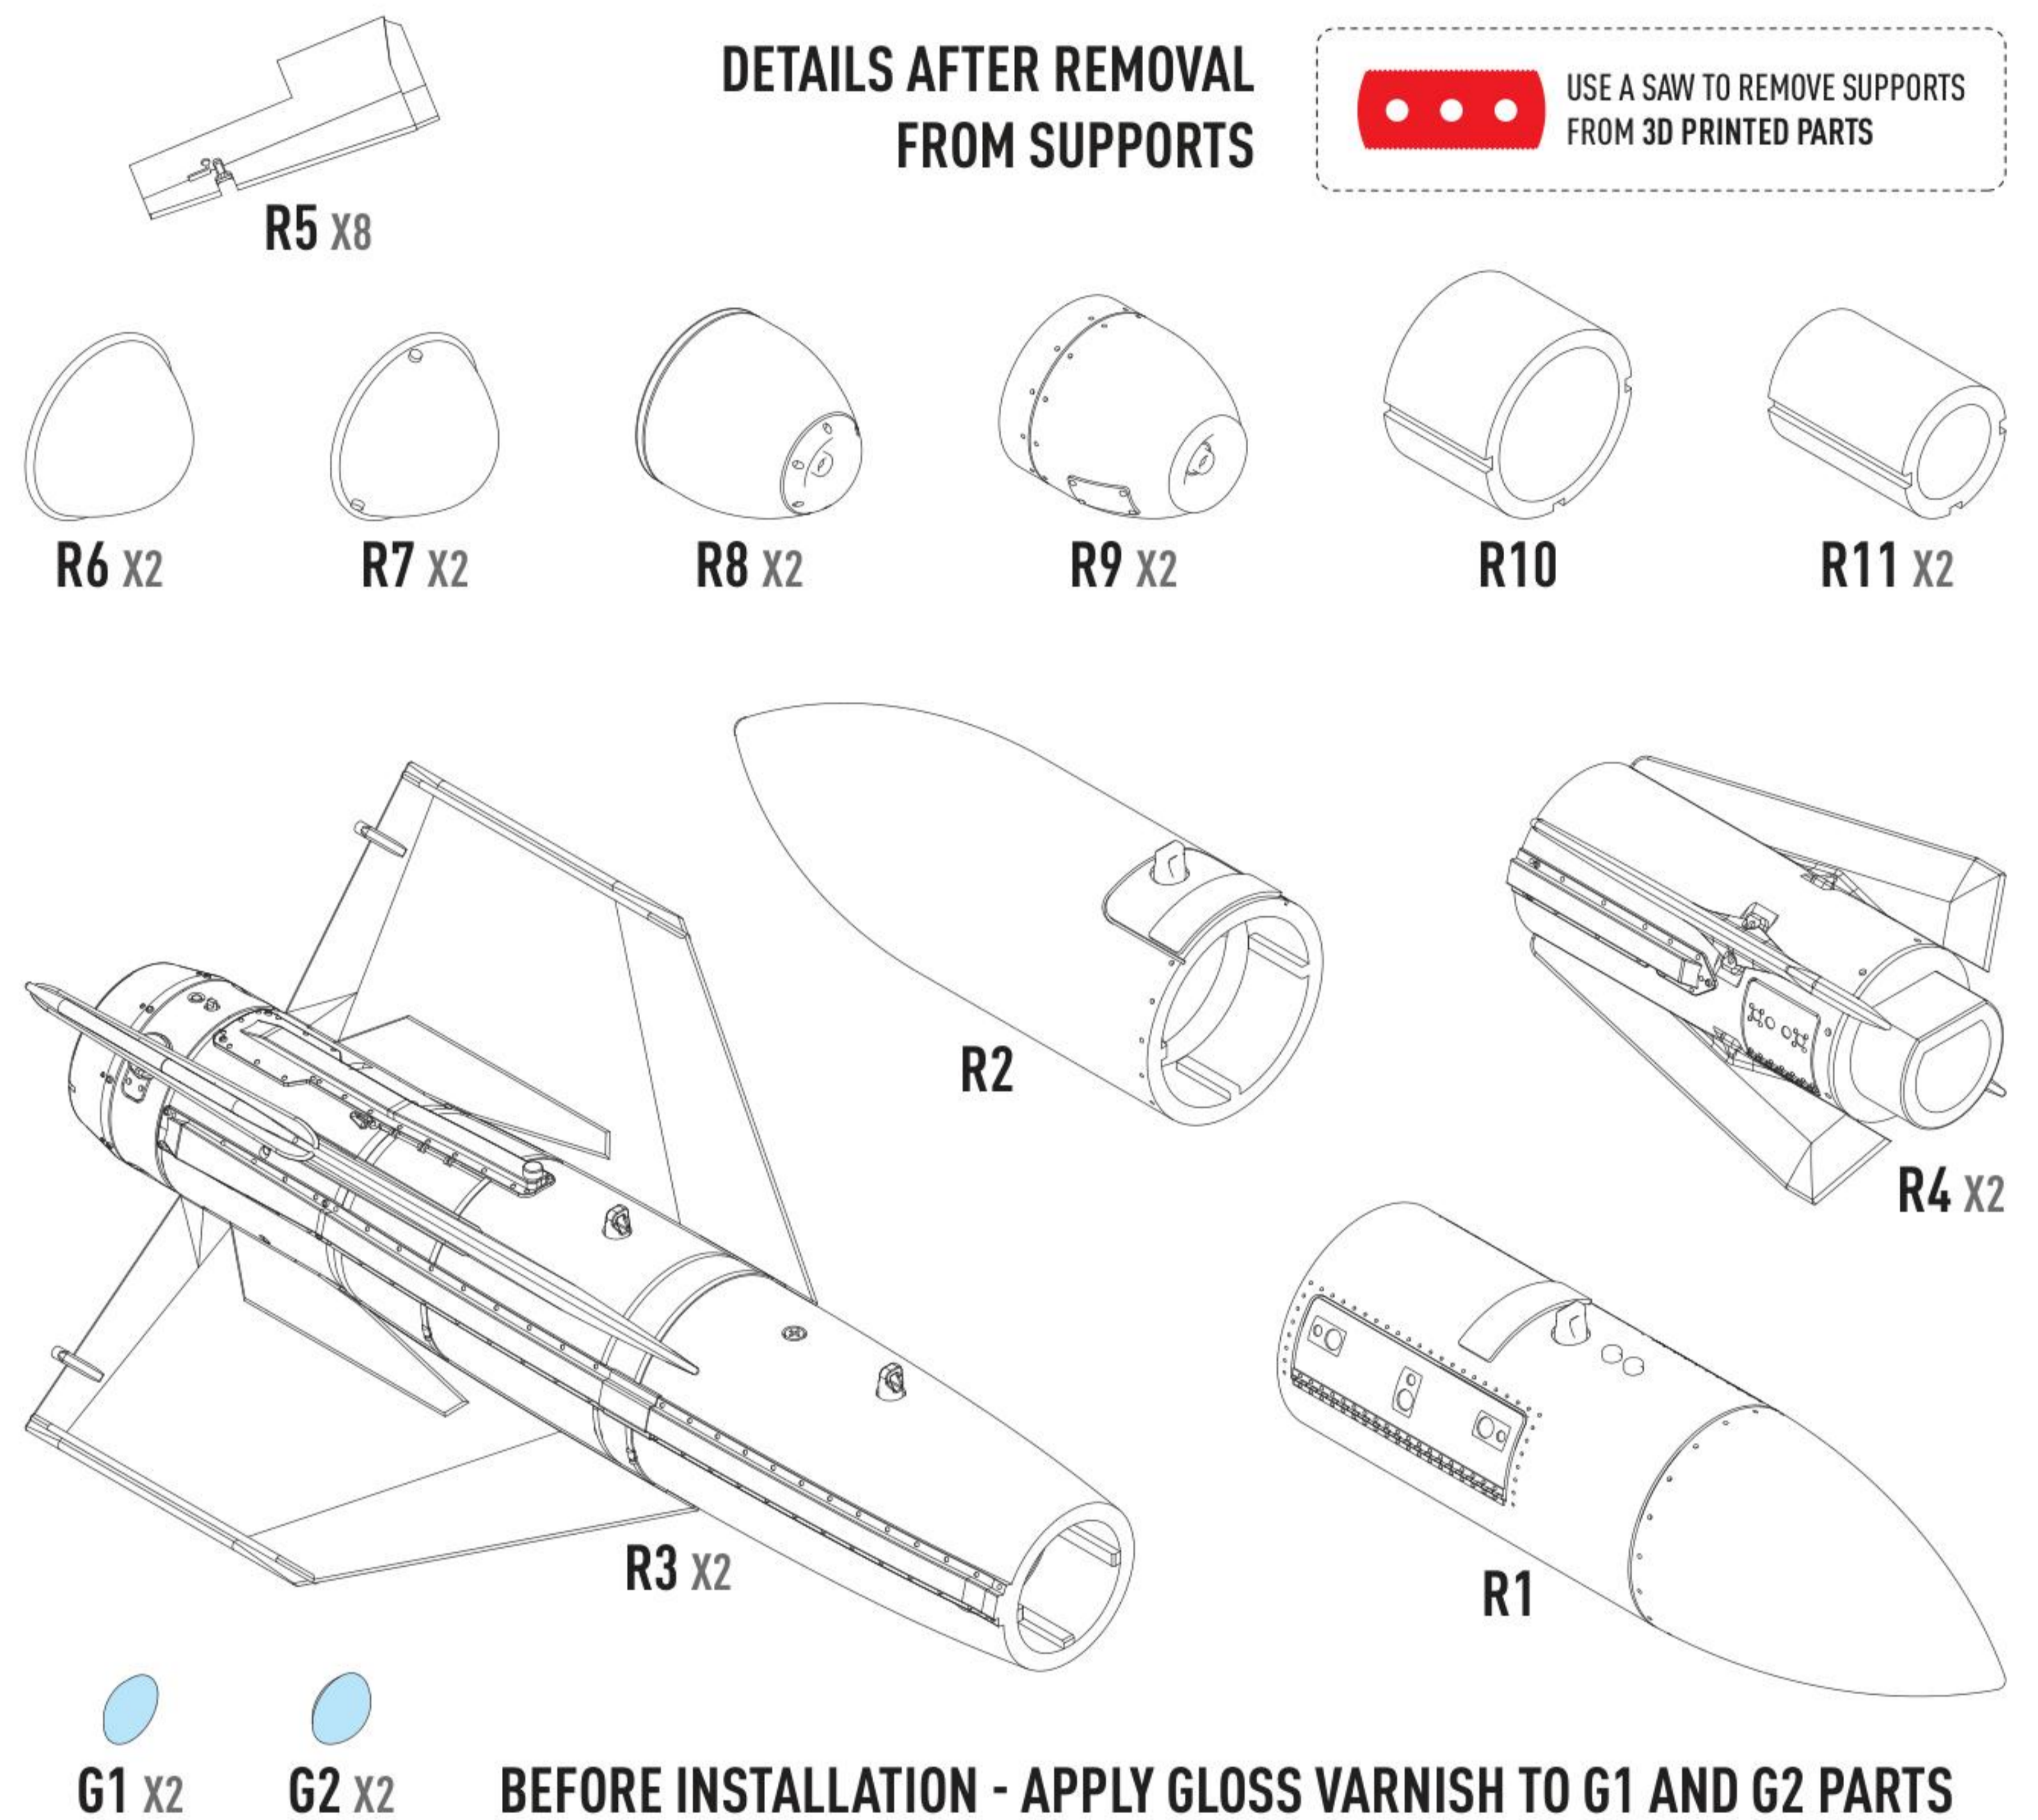

SEMI GLOSS BLACK C92

GUNSHIP GRAY H305 C305

LEFT

BACK

DECAL INSTRUCTION

RIGHT

COLORS	GUNZE / ADEOUS	GUNZE / MR.COLOR
SEMI GLOSS BLACK		C92
GUNSHIP GRAY	H305	C305

COLORS	GUNZE / ADEOUS	GUNZE / MR.COLOR
OLIVE DRAB	H52	C21

COLORS	GUNZE / ADEOUS	GUNZE / MR.COLOR
RED	H305	C305

1

2 X2

3 X2

4 X2

5 X2