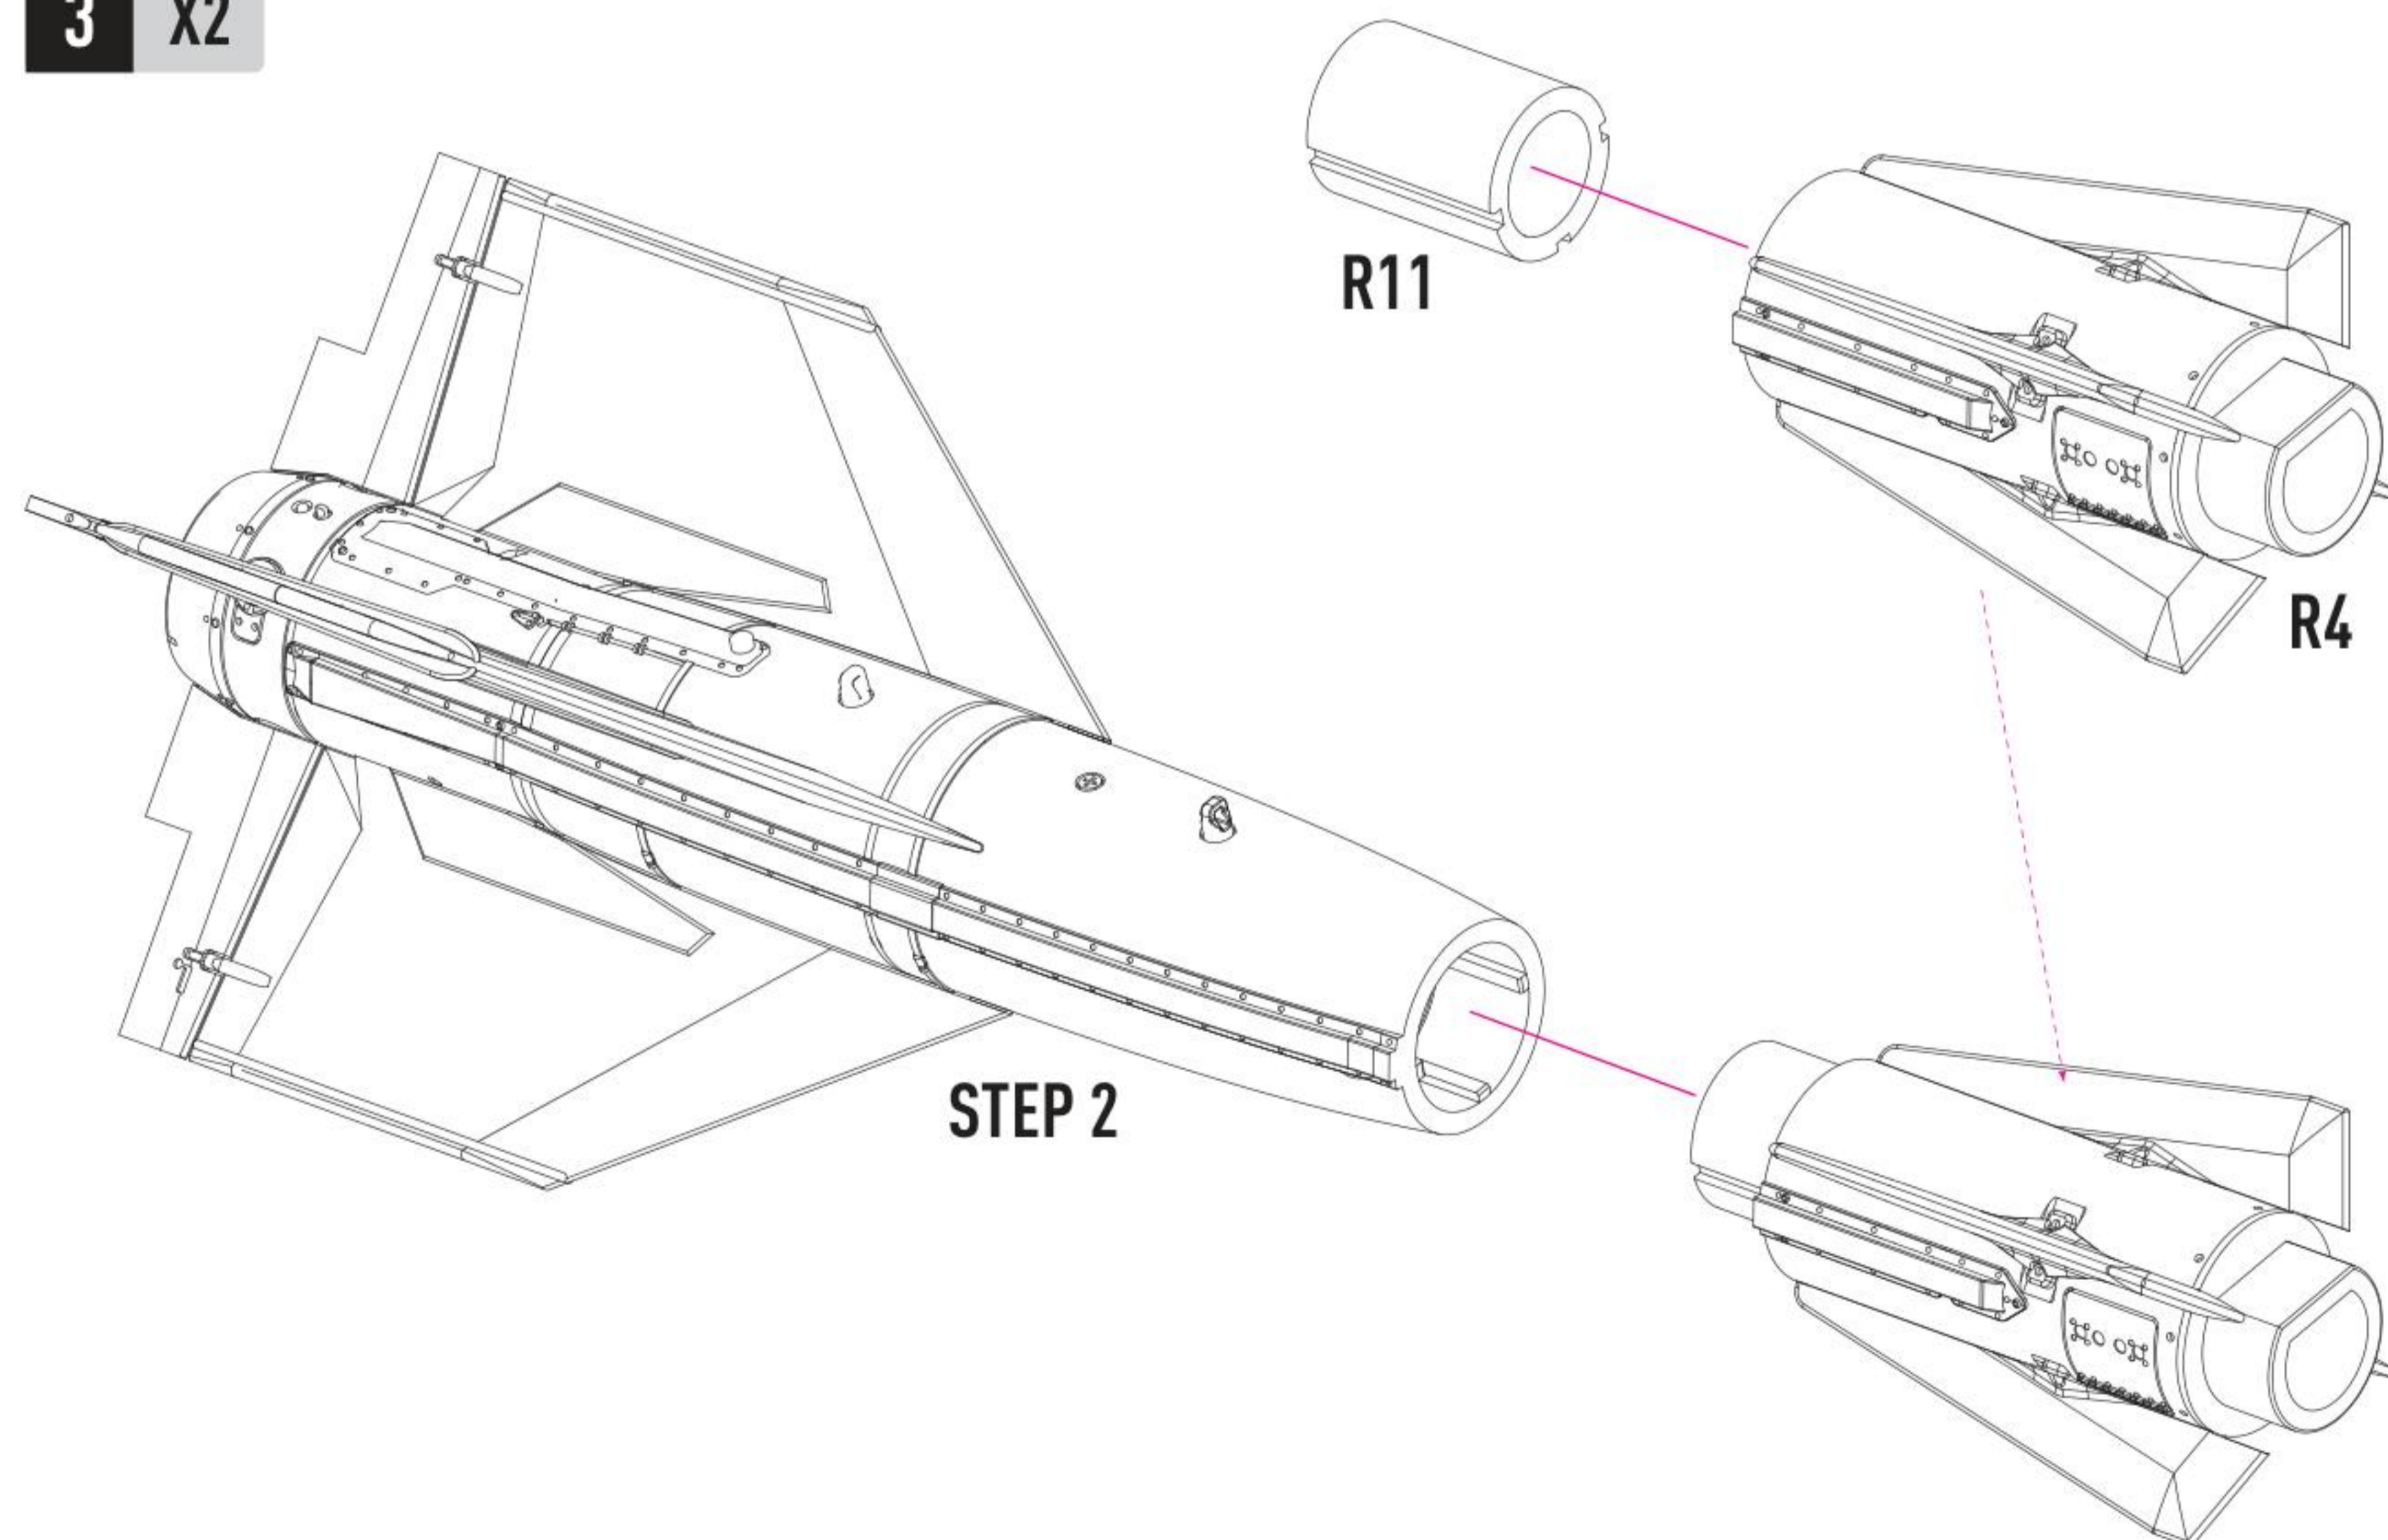

COLORS	GUNZE / ADEOUS	GUNZE / MR.COLOR
RED	H305	C305

1

2 X2

3 X2

4 X2

5 X2