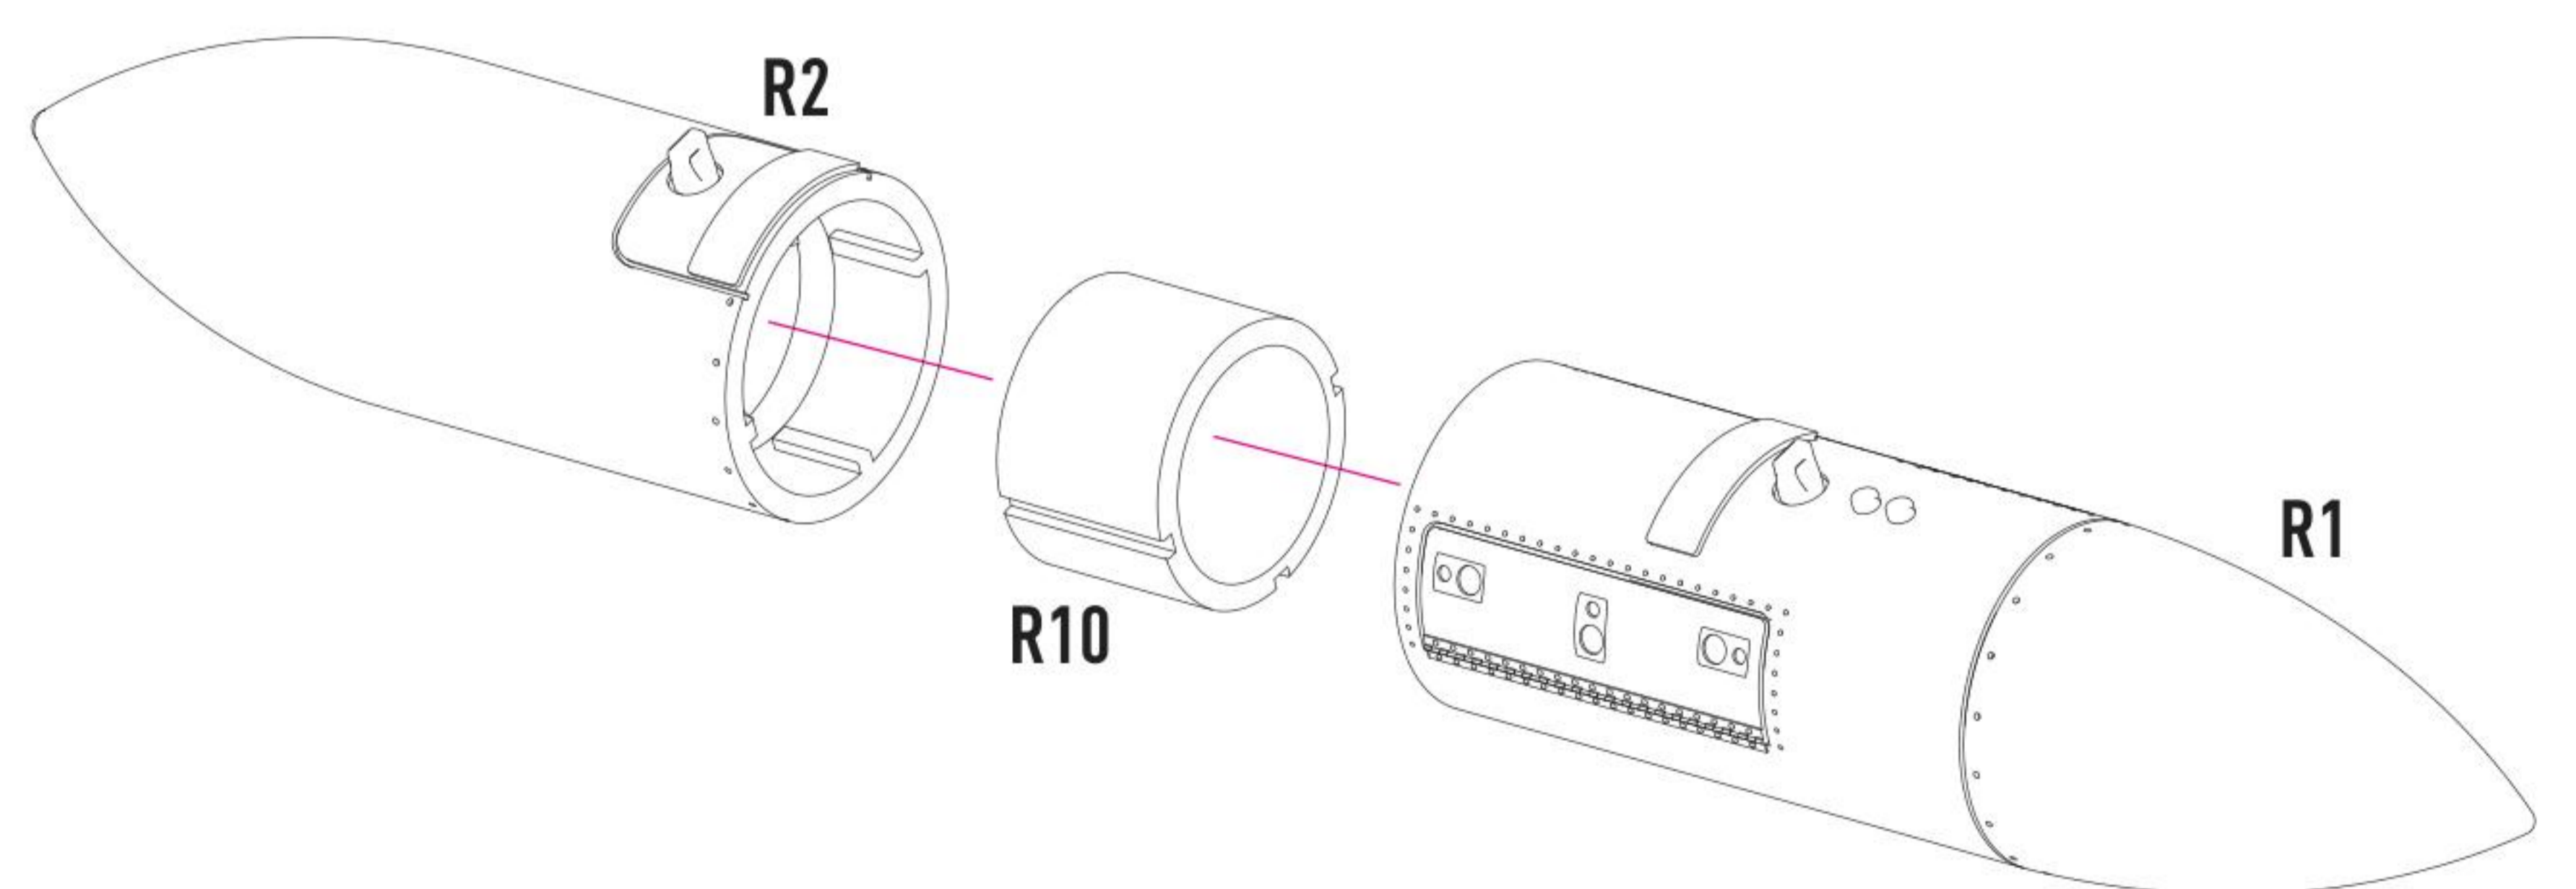

SEMI GLOSS BLACK C92

GUNSHIP GRAY H305 C305

LEFT

BACK

DECAL INSTRUCTION

RIGHT

COLORS	GUNZE / ADEOUS	GUNZE / MR.COLOR
SEMI GLOSS BLACK		C92
GUNSHIP GRAY	H305	C305

COLORS	GUNZE / ADEOUS	GUNZE / MR.COLOR
OLIVE DRAB	H52	C21

COLORS	GUNZE / ADEOUS	GUNZE / MR.COLOR
RED	H305	C305

1