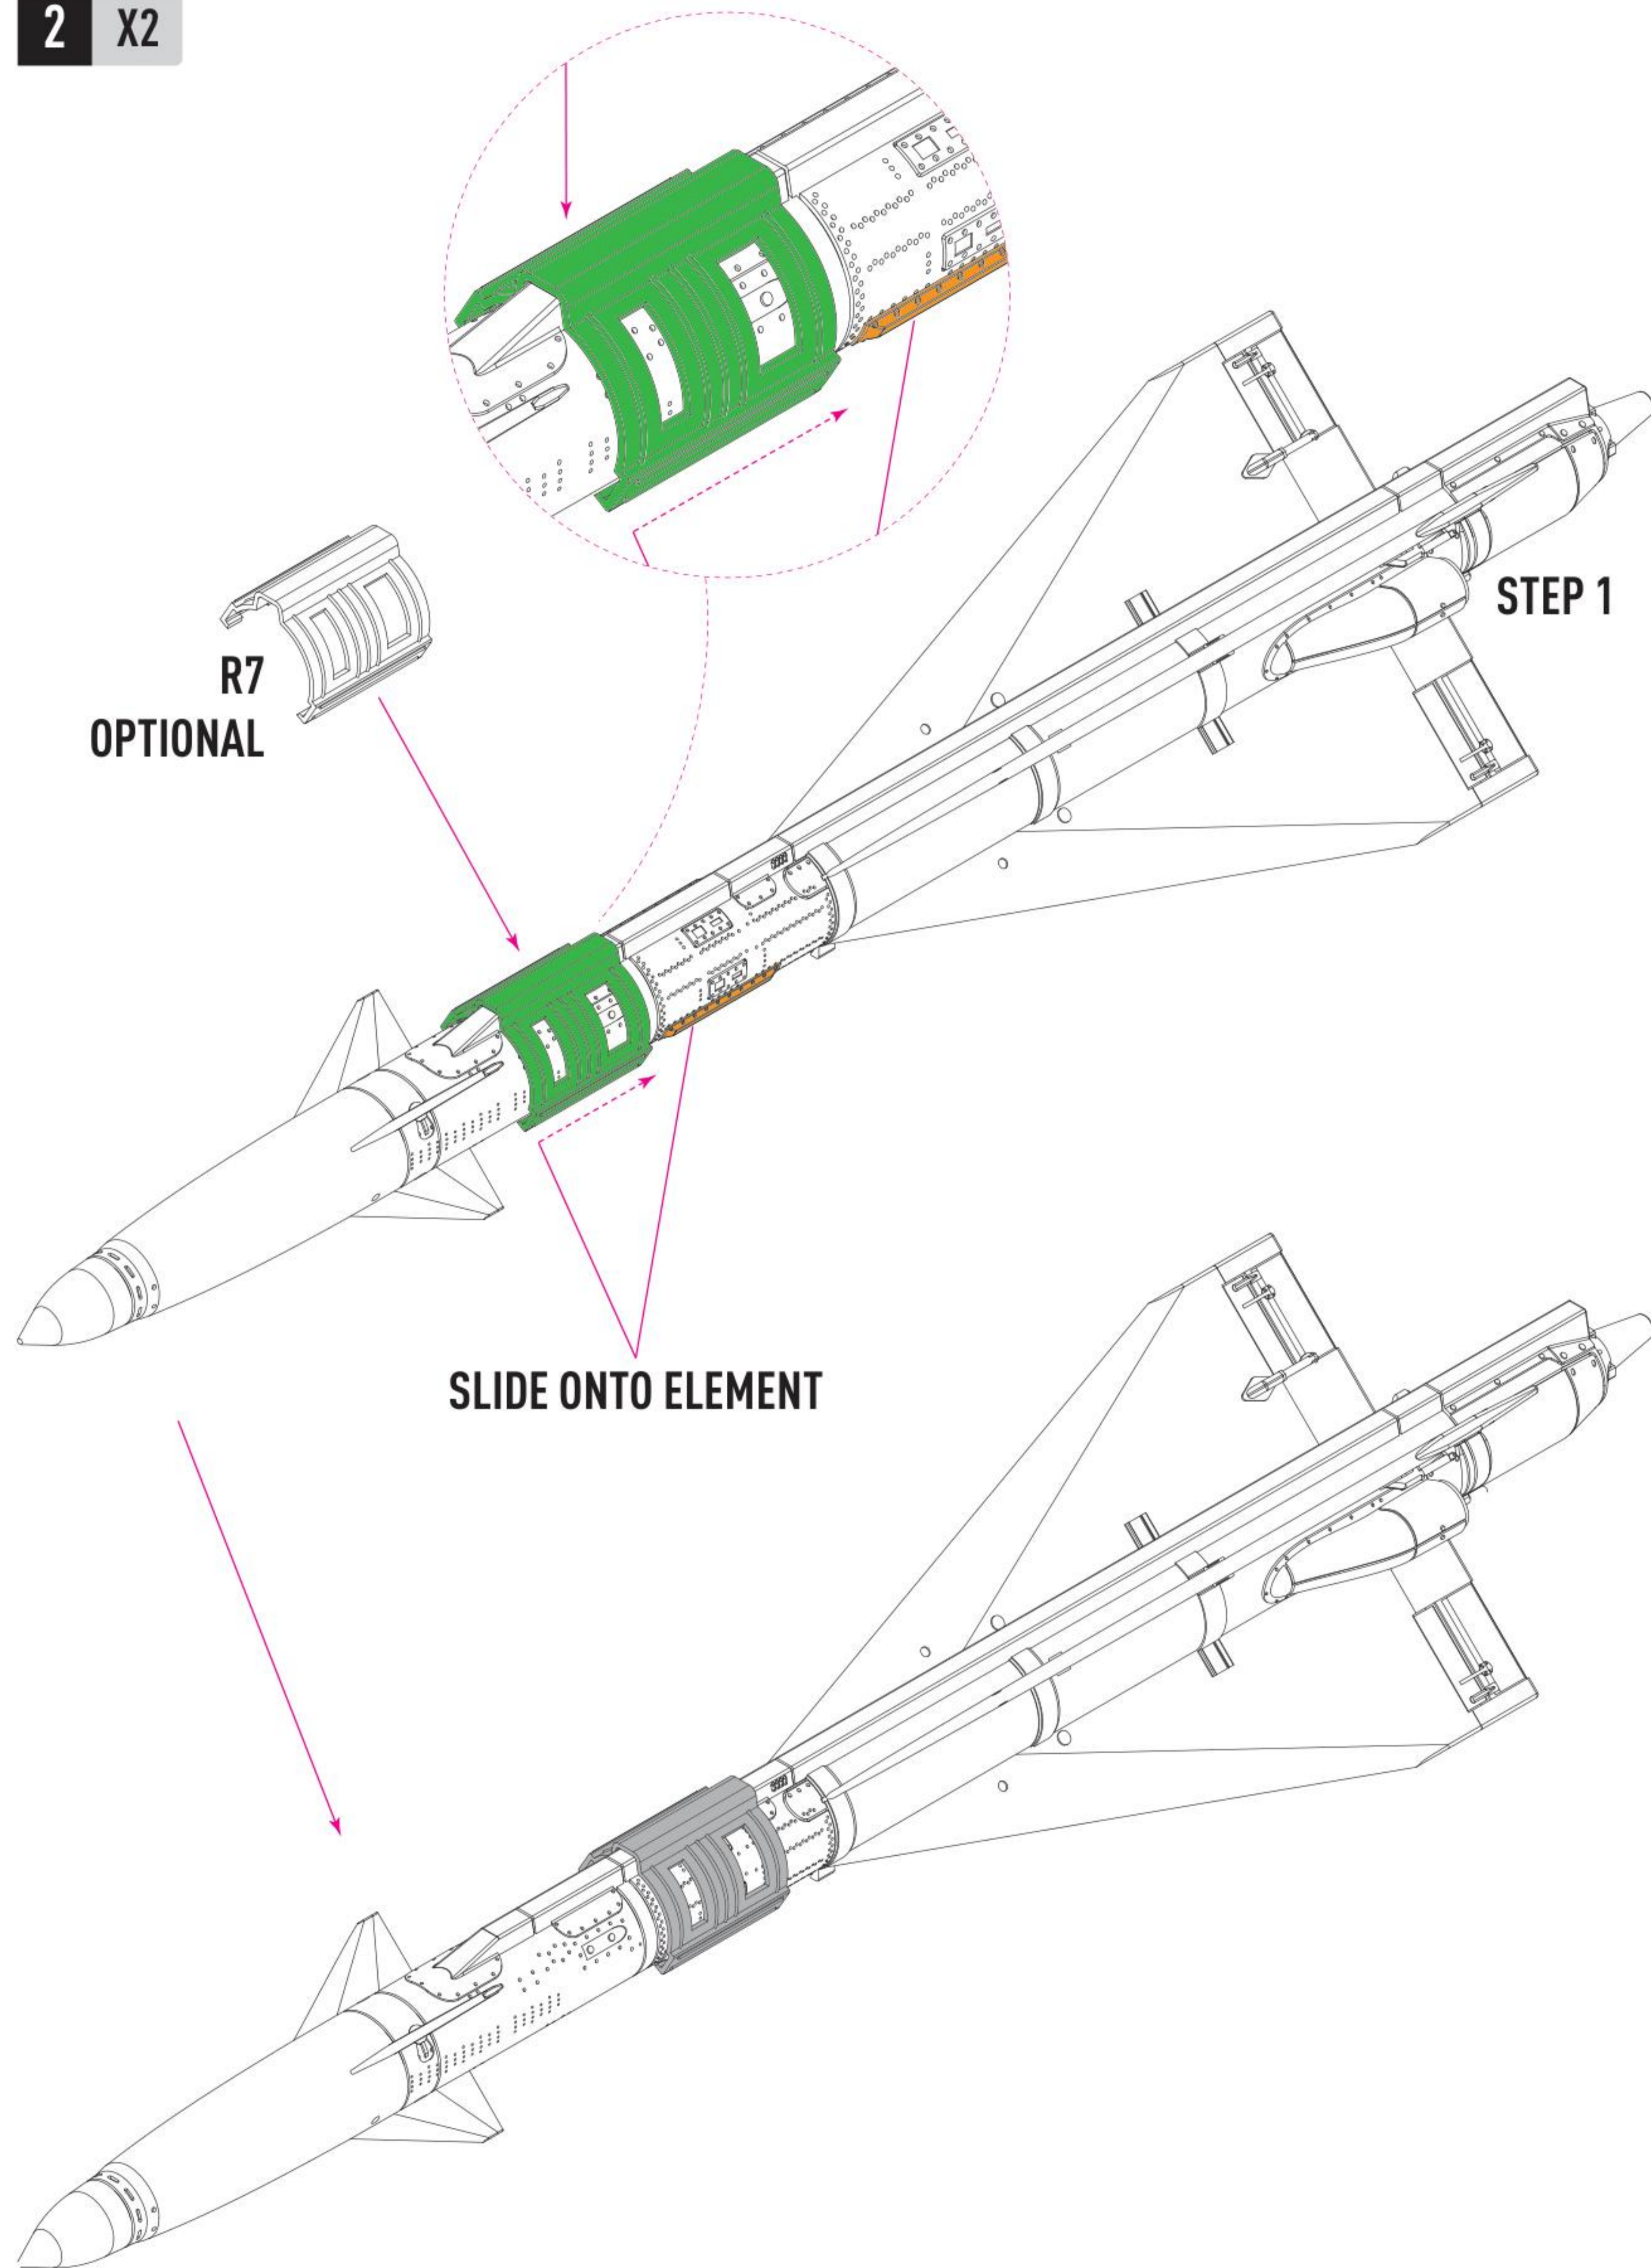

COLORS	GUNZE / AGEOUS	GUNZE / MR.COLOR
WHITE	H316	C316
LIGHT BROWN	H321	C321
GREEN	H6	C6
RED	H3	C3

COLORS	GUNZE / AGEOUS	GUNZE / MR.COLOR
STEEL	H18	C28
RED BROWN	H47	C41
DARK IRON	H6	C6

1 X2

2 X2

3 X2