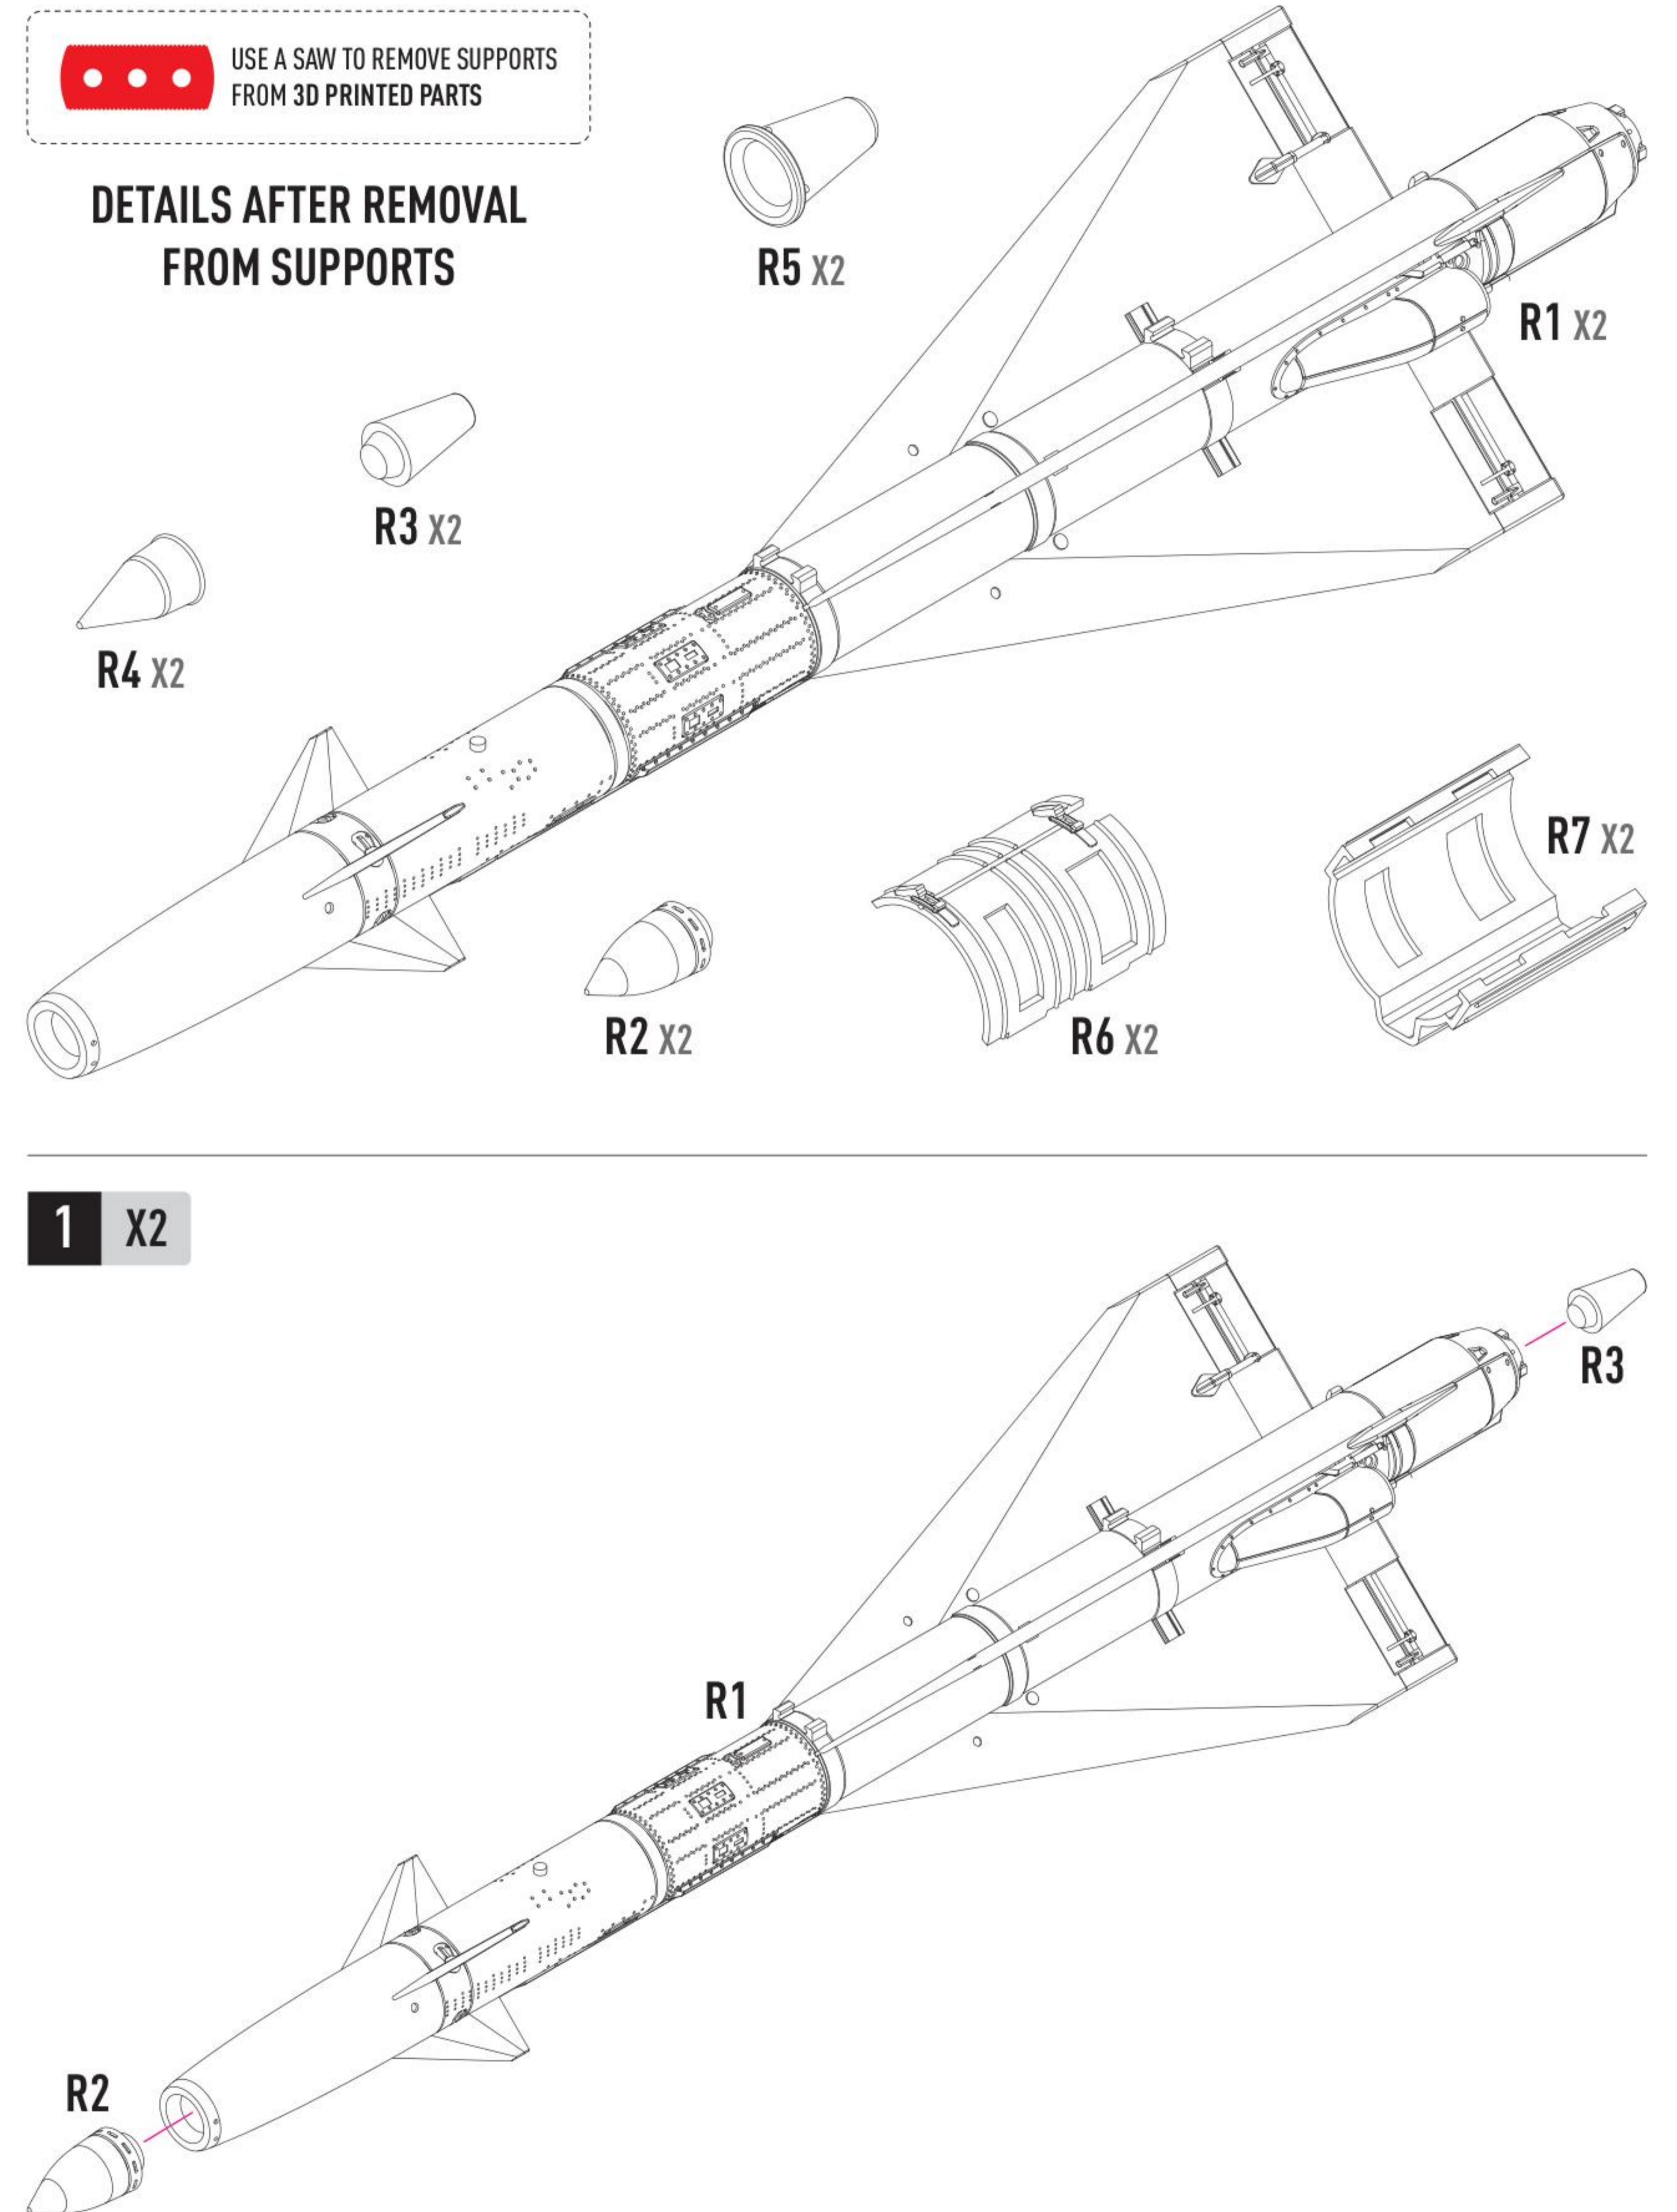

COLORS	GUNZE / AGEOUS	GUNZE / MR.COLOR
WHITE	H316	C316
LIGHT BROWN	H321	C321
GREEN	H6	C6
RED	H3	C3

COLORS	GUNZE / AGEOUS	GUNZE / MR.COLOR
STEEL	H18	C28
RED BROWN	H47	C41
DARK IRON	H6	C6

1 X2

2 X2

3 X2