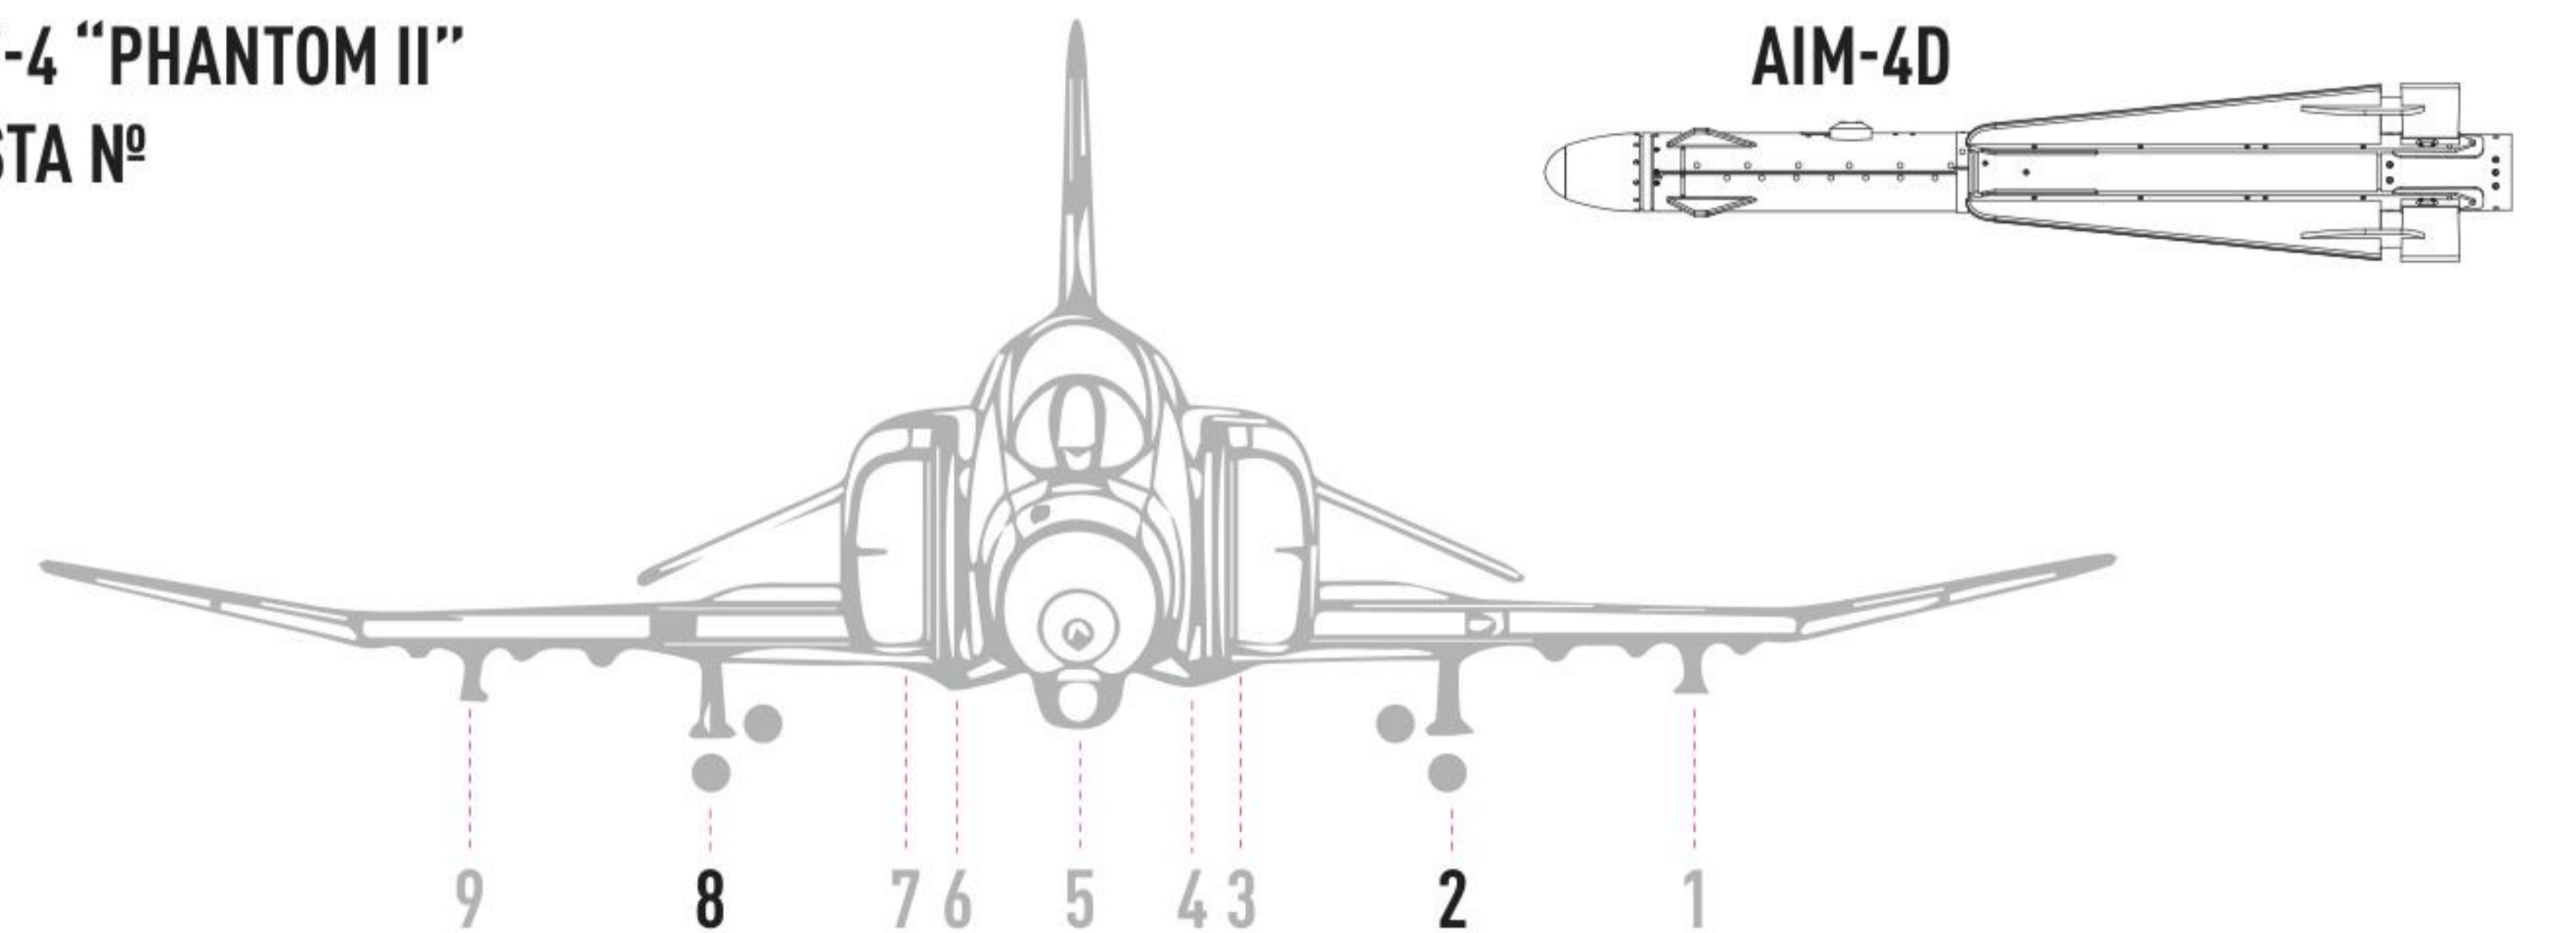

COLORS	GUNZE / AEOUS	GUNZE / MR.COLOR
WHITE	H1	C1

COLORS	GUNZE / AEOUS	GUNZE / MR.COLOR
GRAY	H308	C308

COLORS	GUNZE / AEOUS	GUNZE / MR.COLOR
RED	H3	C3

**DETAILS AFTER REMOVAL
FROM SUPPORTS**

1 X4

**USE PART G1 OR APPLY
A DROP OF UV-GLUE**

F-4 "PHANTOM II"
STA N°

2

**LAU-42/A
LEFT INBOARD (STA 8)
LAUNCHER**

R2

R5

**LAU-41/A
RIGHT INBOARD (STA 2)
LAUNCHER**

R3

R6