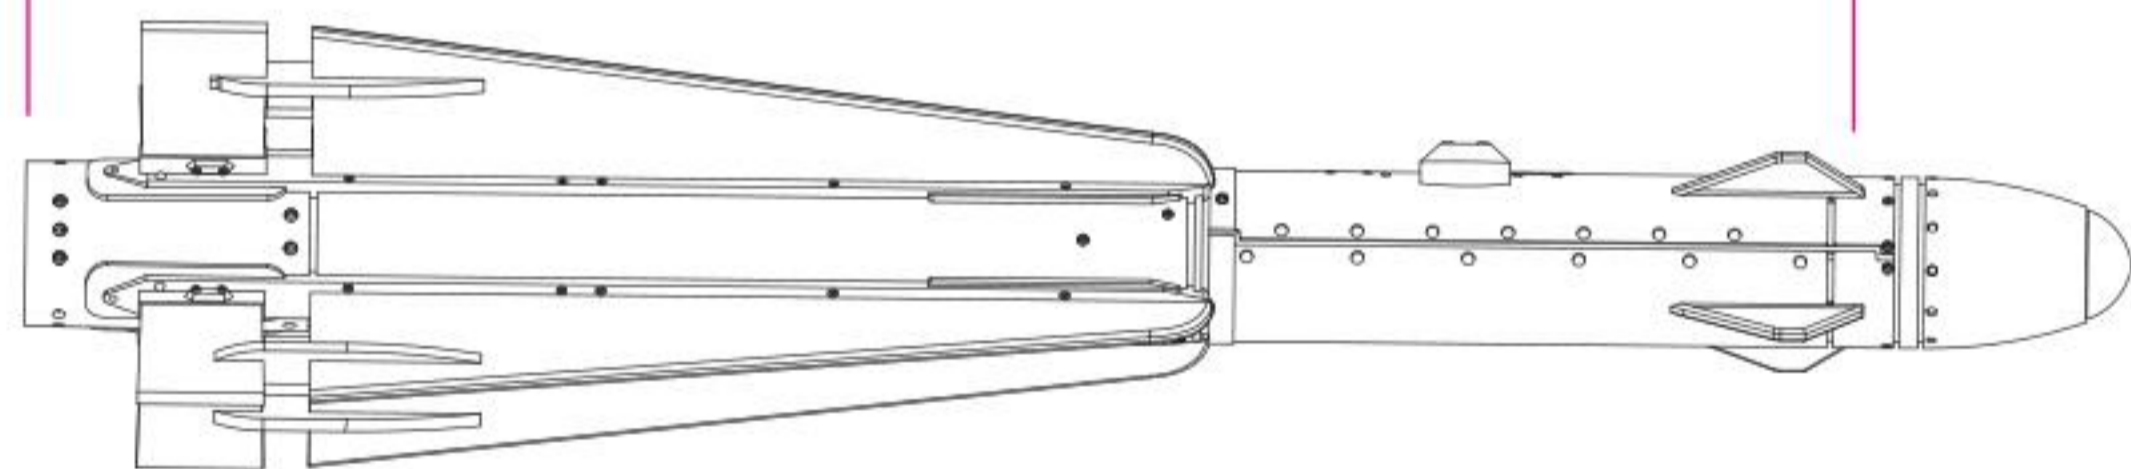

F-4 "PHANTOM II"
STA N°

2

**LAU-42/A
LEFT INBOARD (STA 8)
LAUNCHER**

R2

R5

**LAU-41/A
RIGHT INBOARD (STA 2)
LAUNCHER**

R3

R6

3 EQUIP LAU-41/A AND LAU-42/A WITH MISSILES

STEP 2

STEP 1

4 X2 EQUIP LAU-43/A WITH MISSILES

R4

STEP 1

**LAU-43/A
BOTTOM INBOARD (STA 2&8) LAUNCHER**

LAUNCH RAILS DECAL INSTRUCTION