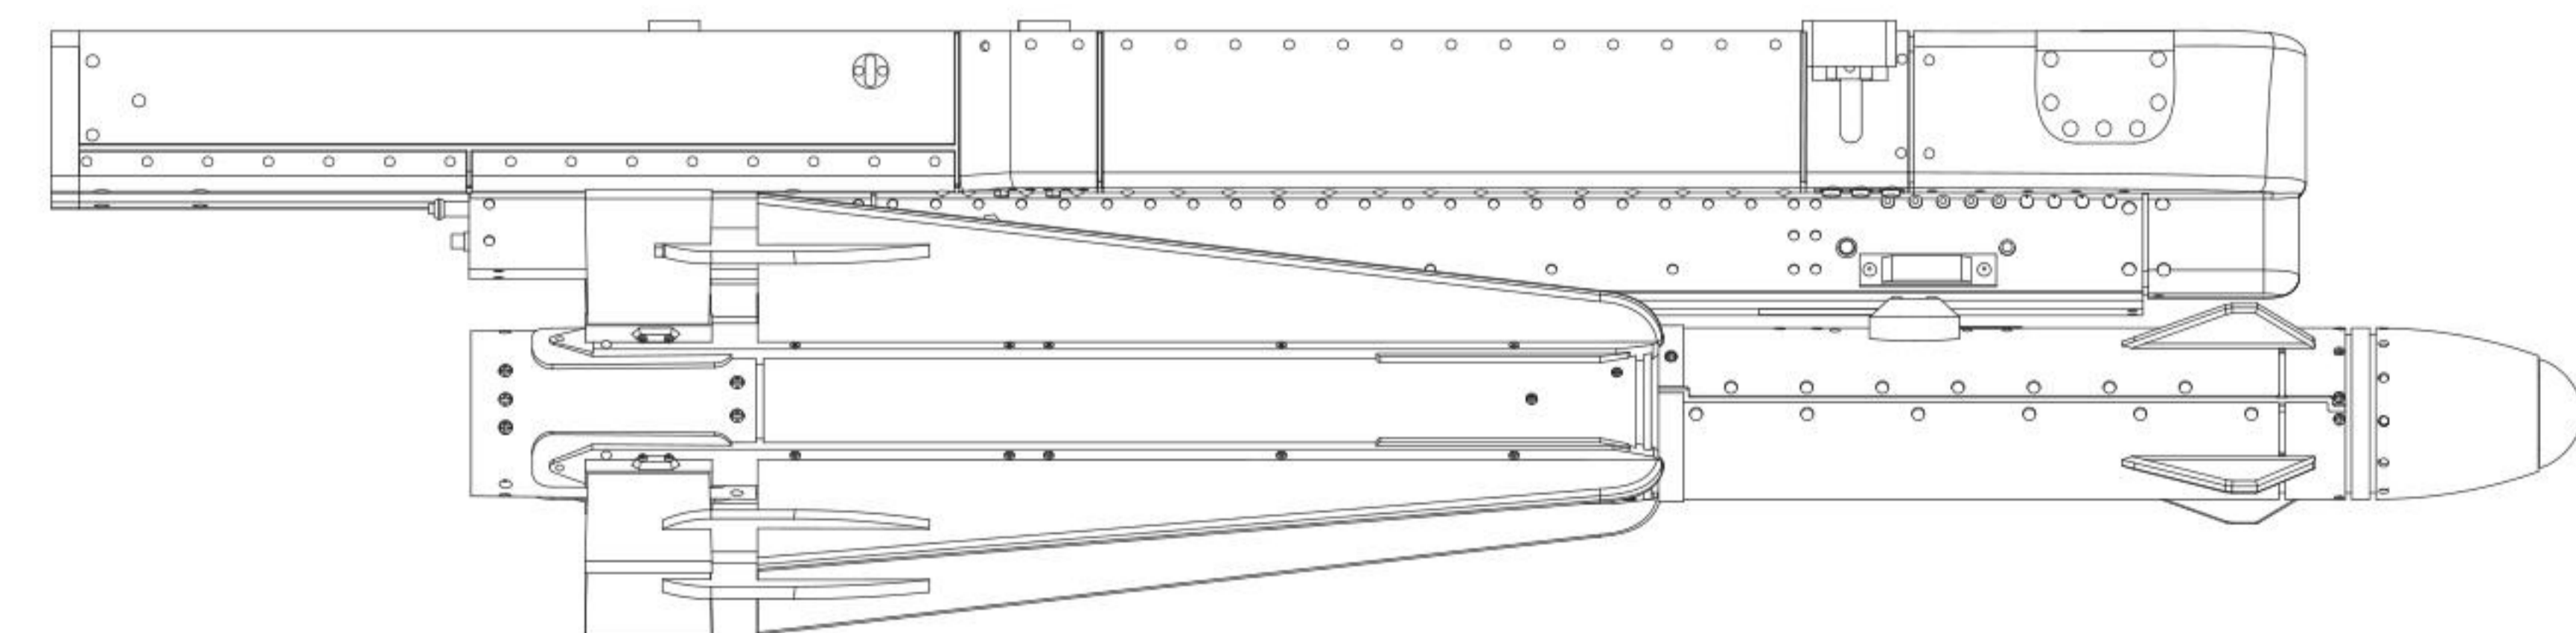

2

**LAU-42/A
LEFT INBOARD (STA 8)
LAUNCHER**

R2

R5

**LAU-41/A
RIGHT INBOARD (STA 2)
LAUNCHER**

R3

R6

3 EQUIP LAU-41/A AND LAU-42/A WITH MISSILES

STEP 2

STEP 1

4 X2 EQUIP LAU-43/A WITH MISSILES

R4

STEP 1

**LAU-43/A
BOTTOM INBOARD (STA 2&8) LAUNCHER**

LAUNCH RAILS DECAL INSTRUCTION