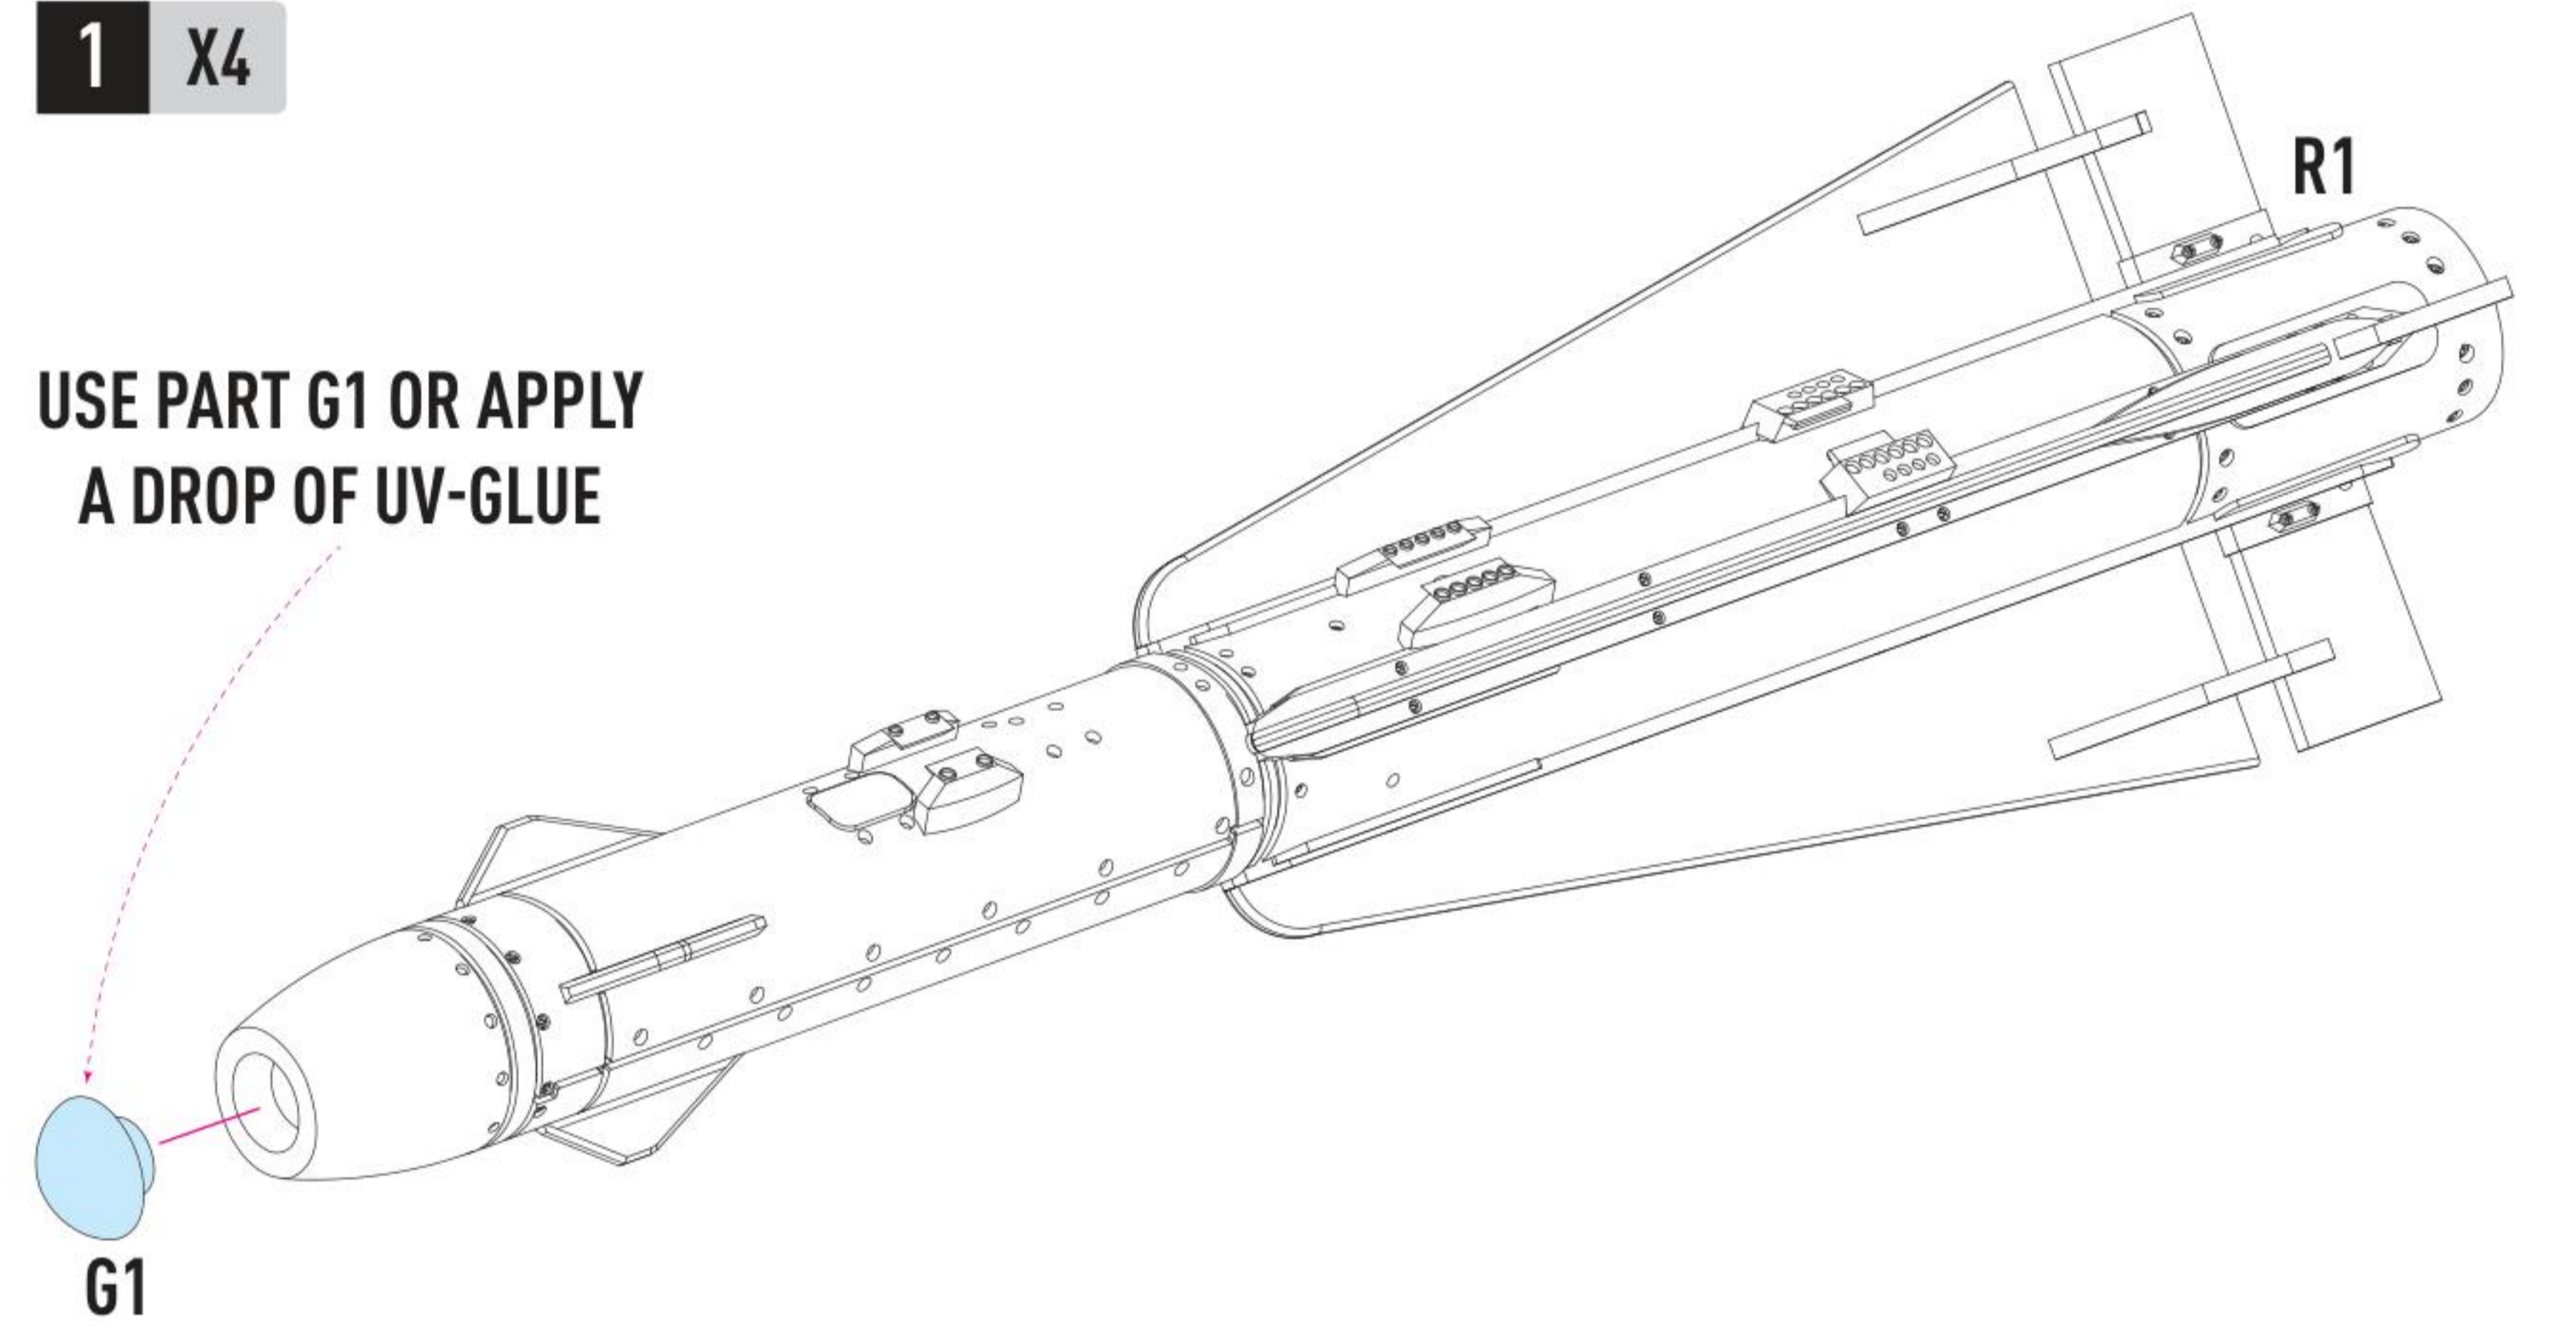

COLORS	GUNZE / AEOUS	GUNZE / MR.COLOR
WHITE	H1	C1

COLORS	GUNZE / AEOUS	GUNZE / MR.COLOR
GRAY	H308	C308

COLORS	GUNZE / AEOUS	GUNZE / MR.COLOR
RED	H3	C3

**DETAILS AFTER REMOVAL
FROM SUPPORTS**

1 X4

**USE PART G1 OR APPLY
A DROP OF UV-GLUE**

F-4 "PHANTOM II"
STA N°

2

**LAU-42/A
LEFT INBOARD (STA 8)
LAUNCHER**

R2

R5

**LAU-41/A
RIGHT INBOARD (STA 2)
LAUNCHER**

R3

R6