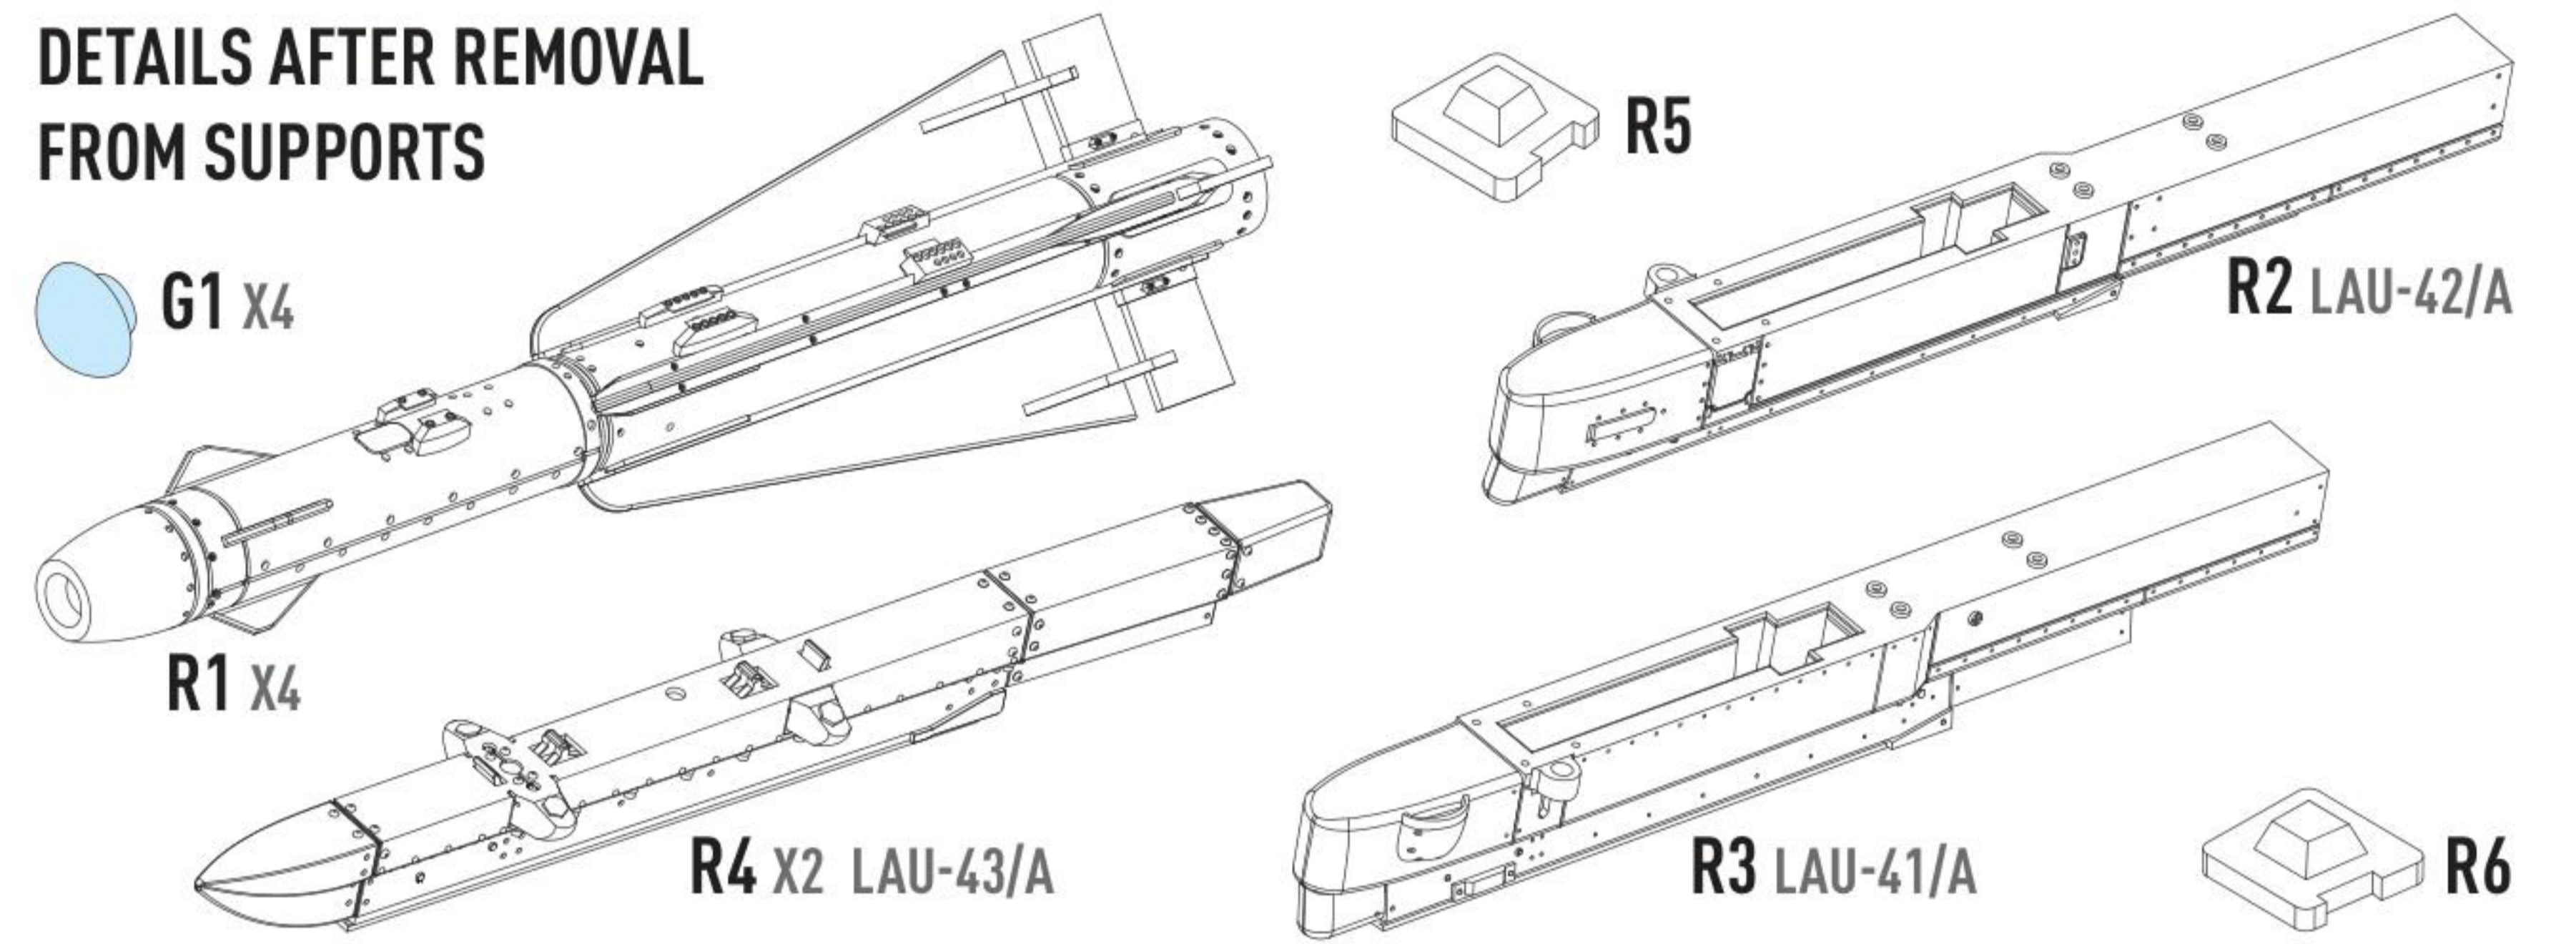

COLORS	GUNZE / AEOUS	GUNZE / MR.COLOR
WHITE	H1	C1

COLORS	GUNZE / AEOUS	GUNZE / MR.COLOR
GRAY	H308	C308

COLORS	GUNZE / AEOUS	GUNZE / MR.COLOR
RED	H3	C3

**DETAILS AFTER REMOVAL
FROM SUPPORTS**

1 X4

**USE PART G1 OR APPLY
A DROP OF UV-GLUE**

F-4 "PHANTOM II"
STA N°

2

**LAU-42/A
LEFT INBOARD (STA 8)
LAUNCHER**

R2

R5

**LAU-41/A
RIGHT INBOARD (STA 2)
LAUNCHER**

R3

R6