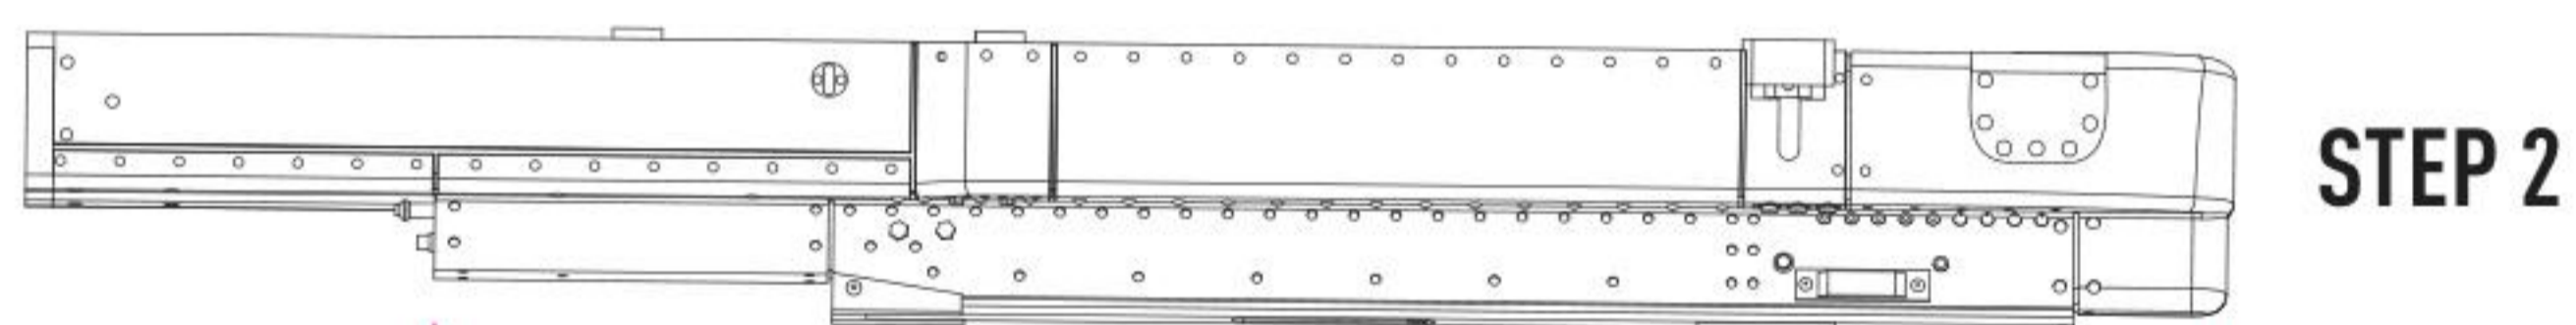

R6

3 EQUIP LAU-41/A AND LAU-42/A WITH MISSILES

STEP 2