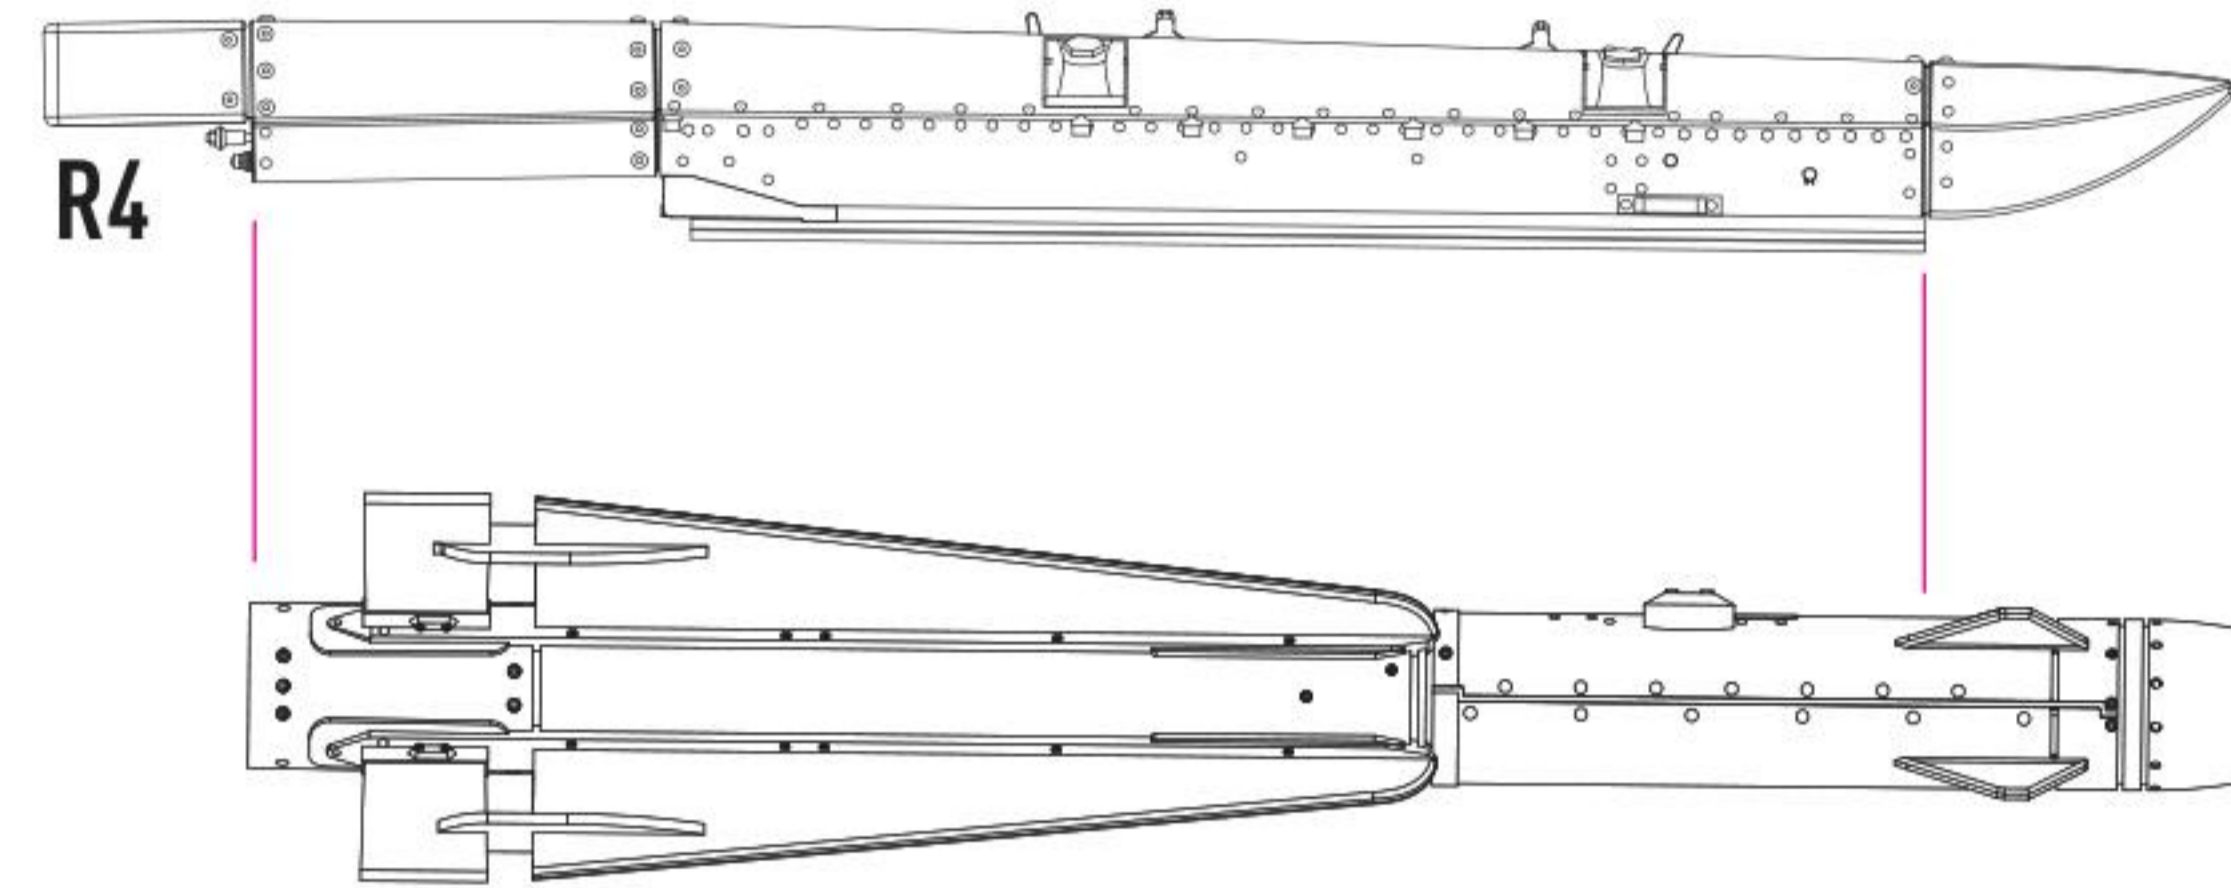

3 EQUIP LAU-41/A AND LAU-42/A WITH MISSILES

STEP 2

STEP 1

4 X2 EQUIP LAU-43/A WITH MISSILES

R4

STEP 1

**LAU-43/A
BOTTOM INBOARD (STA 2&8) LAUNCHER**

LAUNCH RAILS DECAL INSTRUCTION