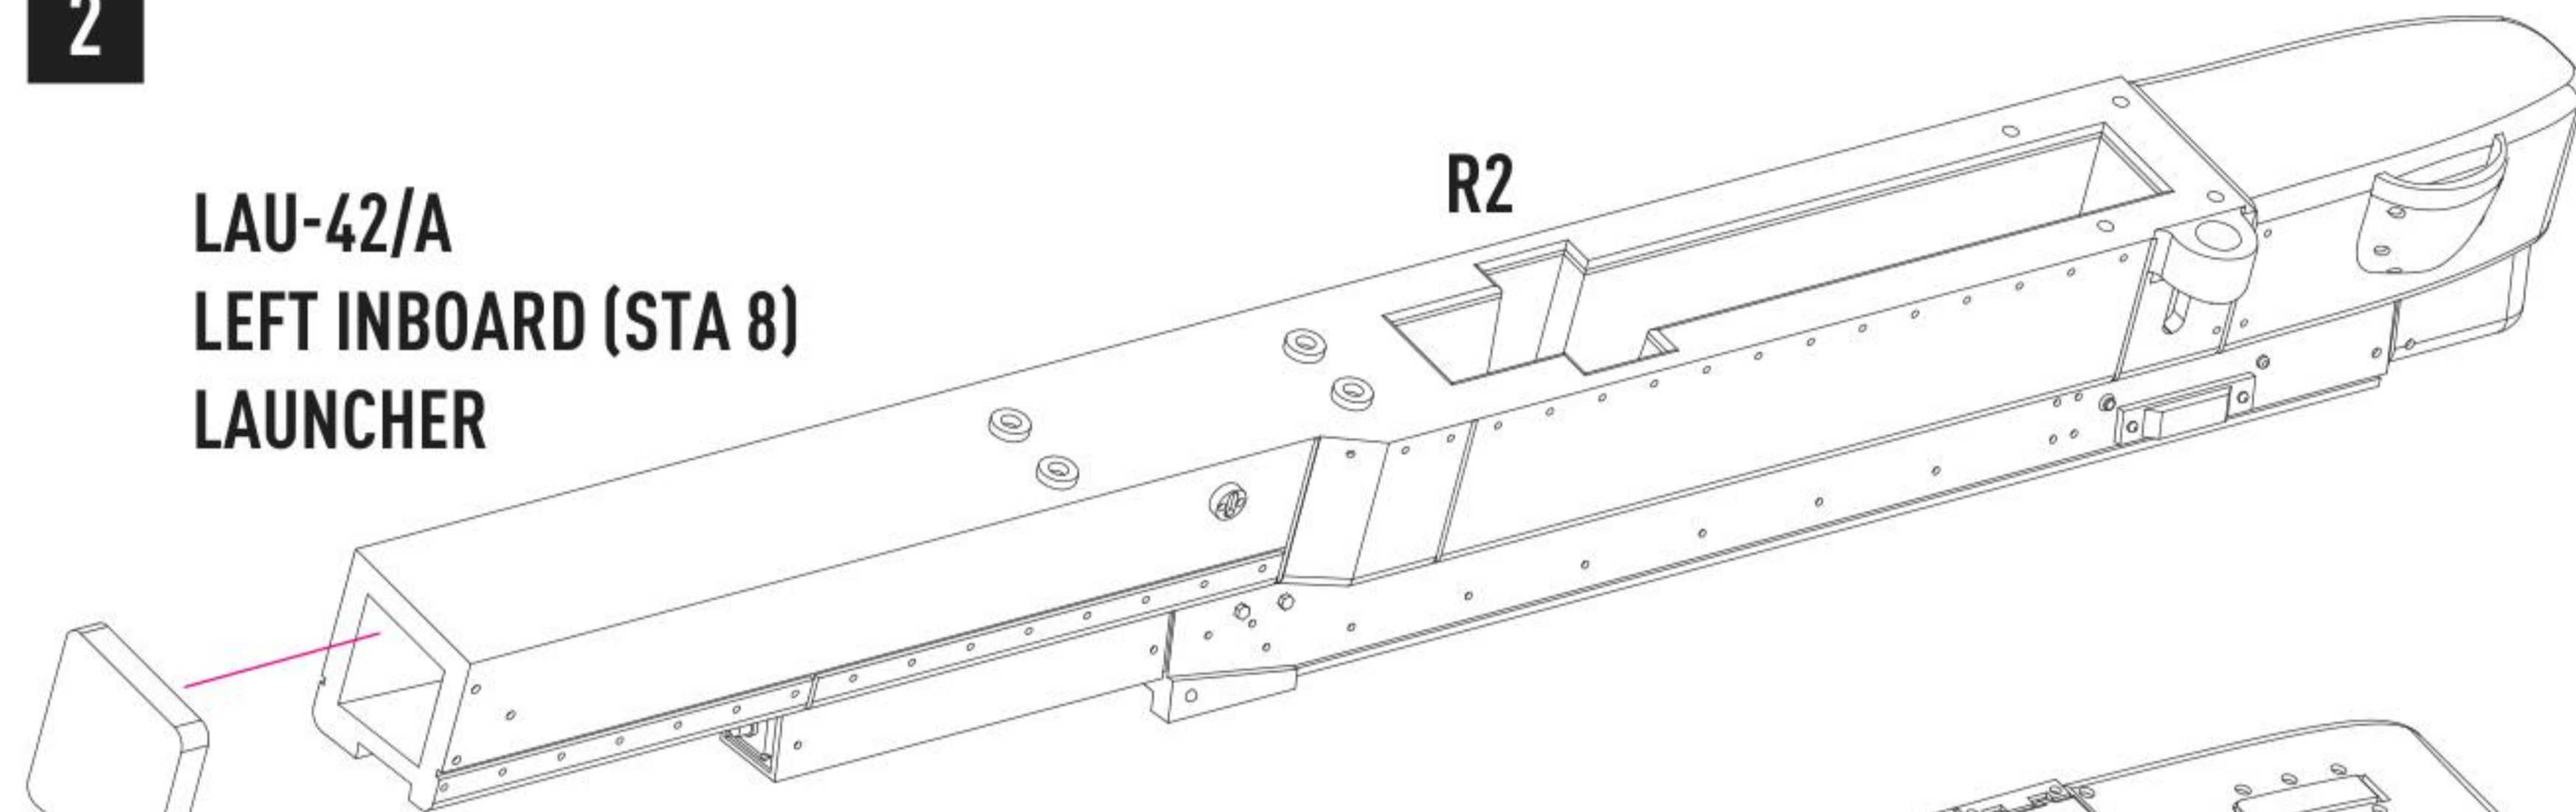

COLORS	GUNZE / AEOUS	GUNZE / MR.COLOR
WHITE	H1	C1

COLORS	GUNZE / AEOUS	GUNZE / MR.COLOR
GRAY	H308	C308

COLORS	GUNZE / AEOUS	GUNZE / MR.COLOR
RED	H3	C3

**DETAILS AFTER REMOVAL
FROM SUPPORTS**

1 X4

**USE PART G1 OR APPLY
A DROP OF UV-GLUE**

F-4 "PHANTOM II"
STA N°

2

**LAU-42/A
LEFT INBOARD (STA 8)
LAUNCHER**

R2

R5

**LAU-41/A
RIGHT INBOARD (STA 2)
LAUNCHER**

R3

R6