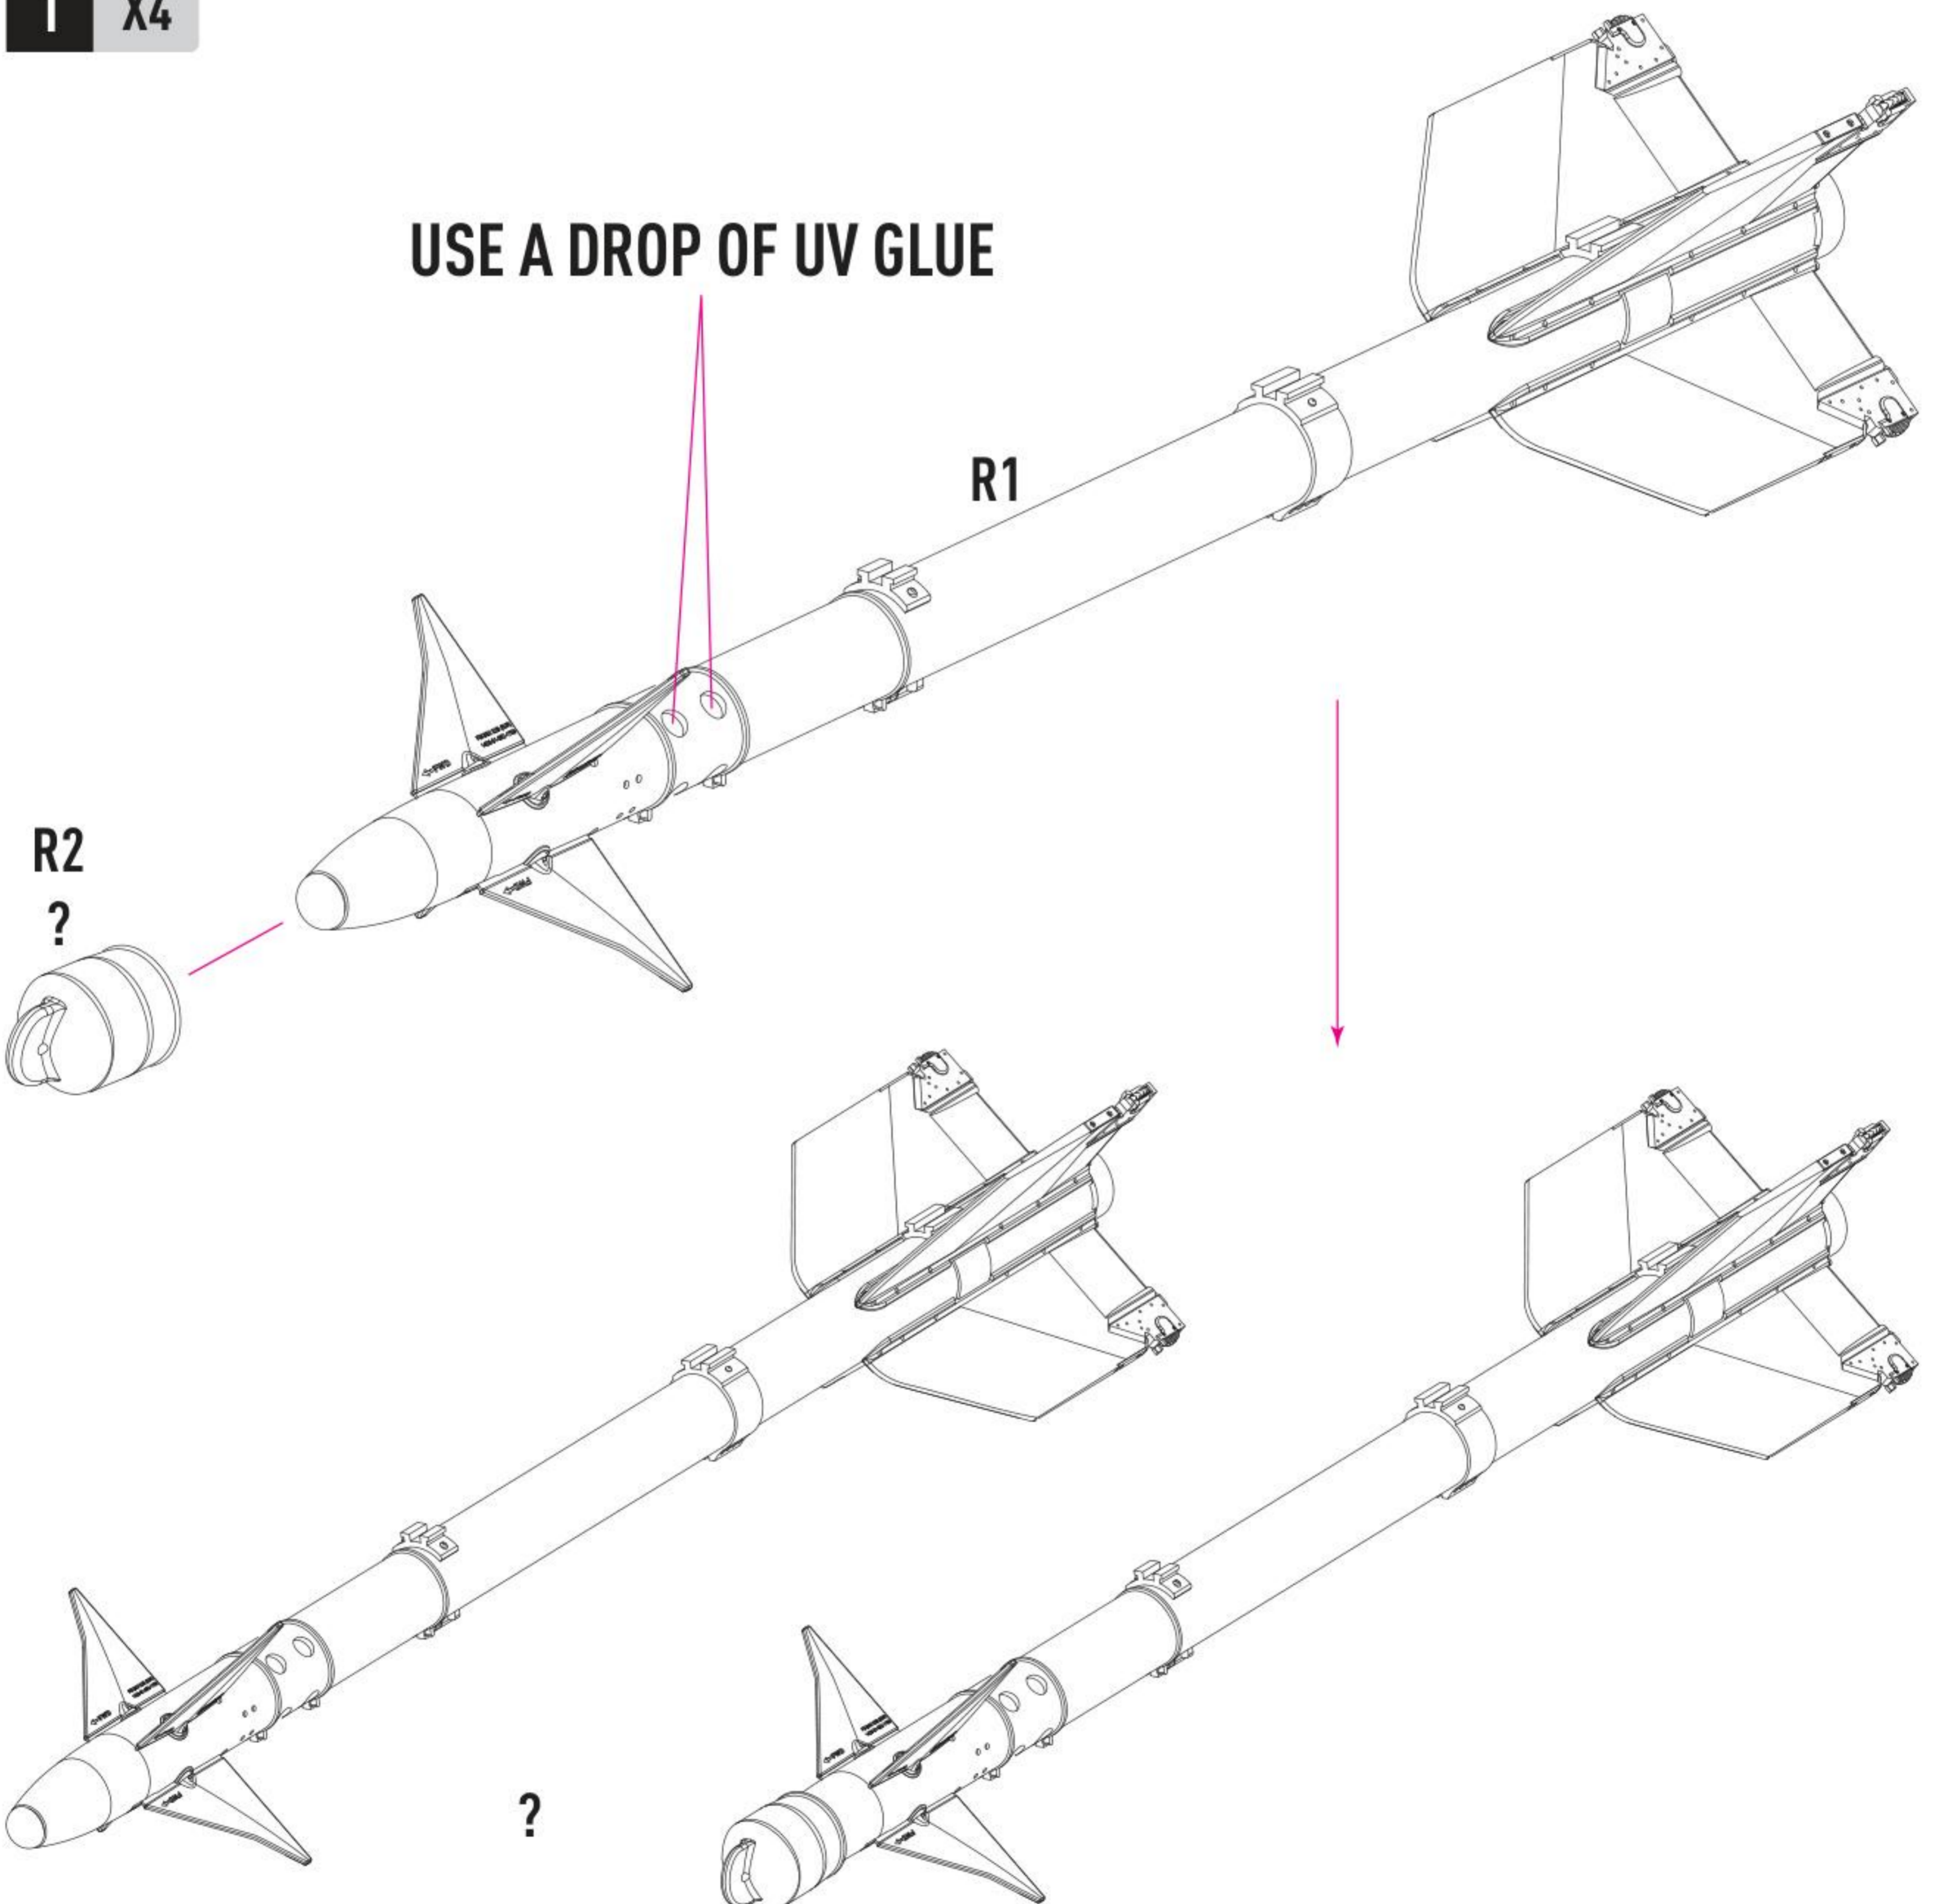

DETAILS AFTER REMOVAL FROM SUPPORTS

1 X4

USE A DROP OF UV GLUE

COLOR	SGUNZE / AQUEOUS	GUNZE / MR.COLOR	GUNZE / MR.METAL COLOR	FEDERAL STANDARD
GRAY	H308	C308		FS 36375
SILVER	H8	C8		
SUPER IRON			SM203	
YELLOW	H329	C329		FS 13538