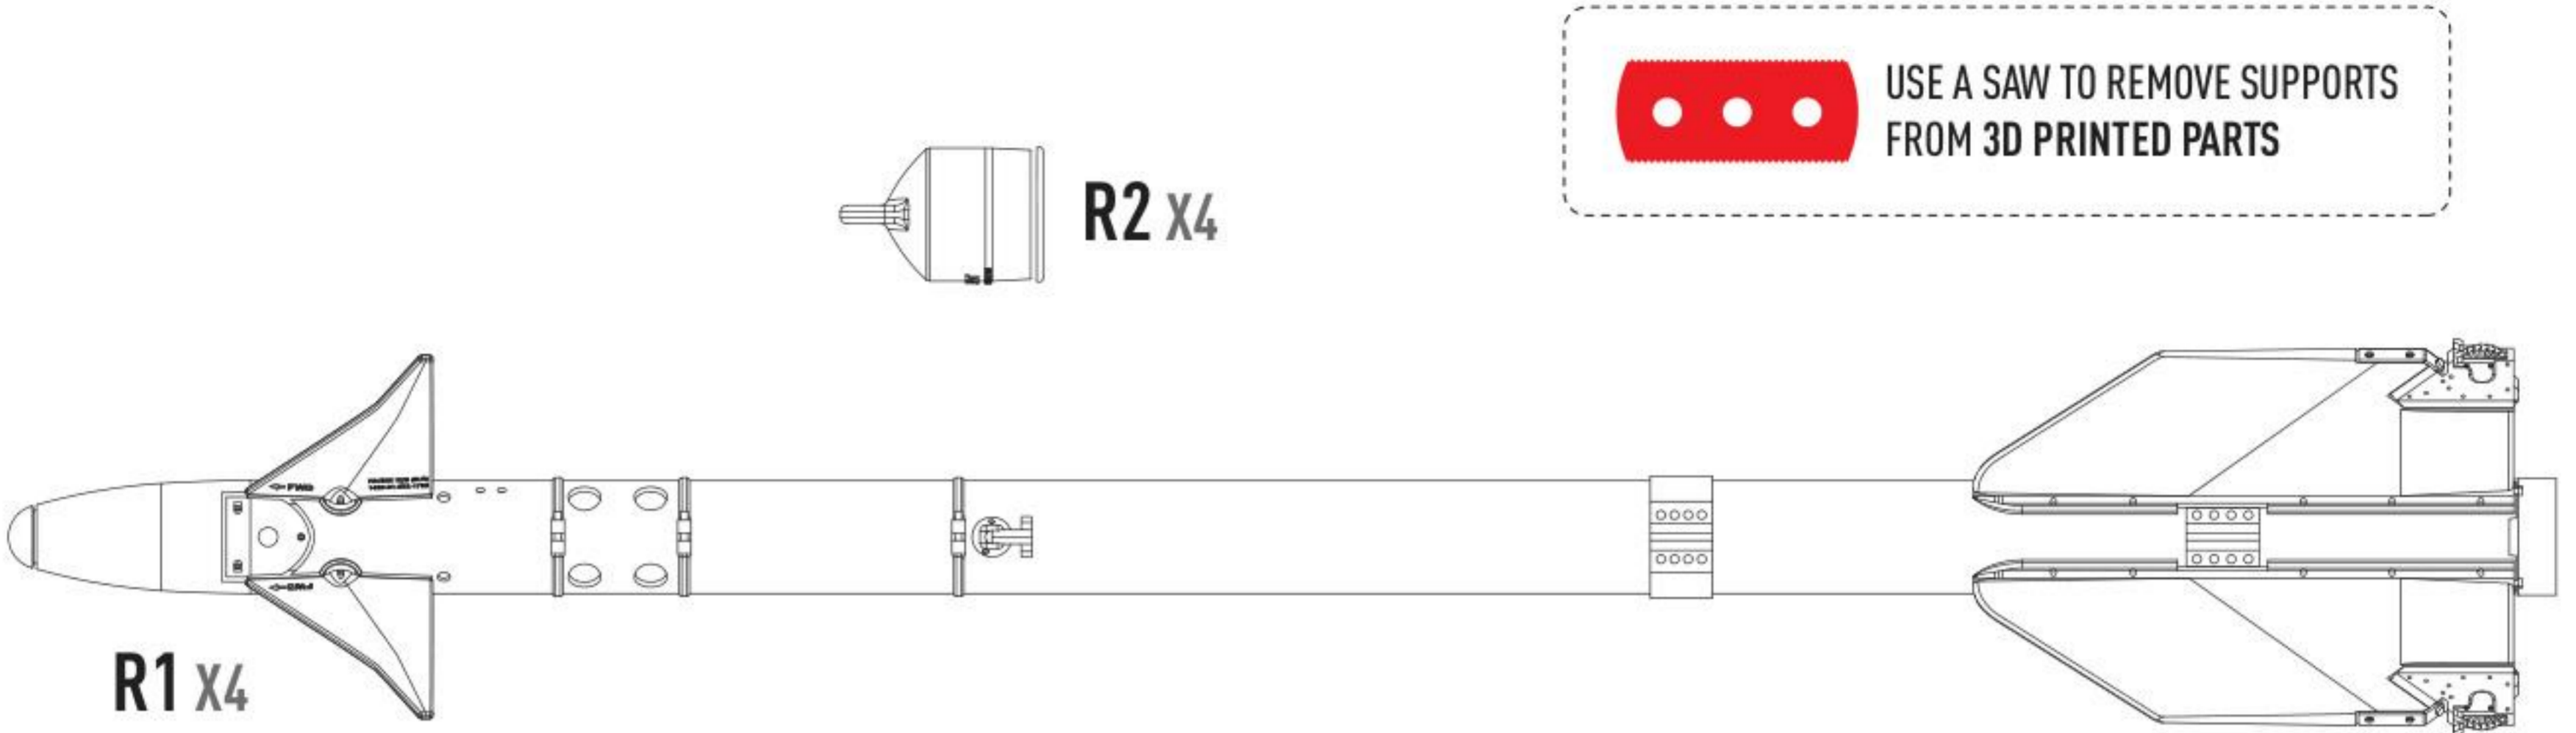

DETAILS AFTER REMOVAL FROM SUPPORTS

1 X4

USE A DROP OF UV GLUE

COLOR	SGUNZE / AQUEOUS	GUNZE / MR.COLOR	GUNZE / MR.METAL COLOR	FEDERAL STANDARD
GRAY	H308	C308		FS 36375
SILVER	H8	C8		
SUPER IRON			SM203	
YELLOW	H329	C329		FS 13538