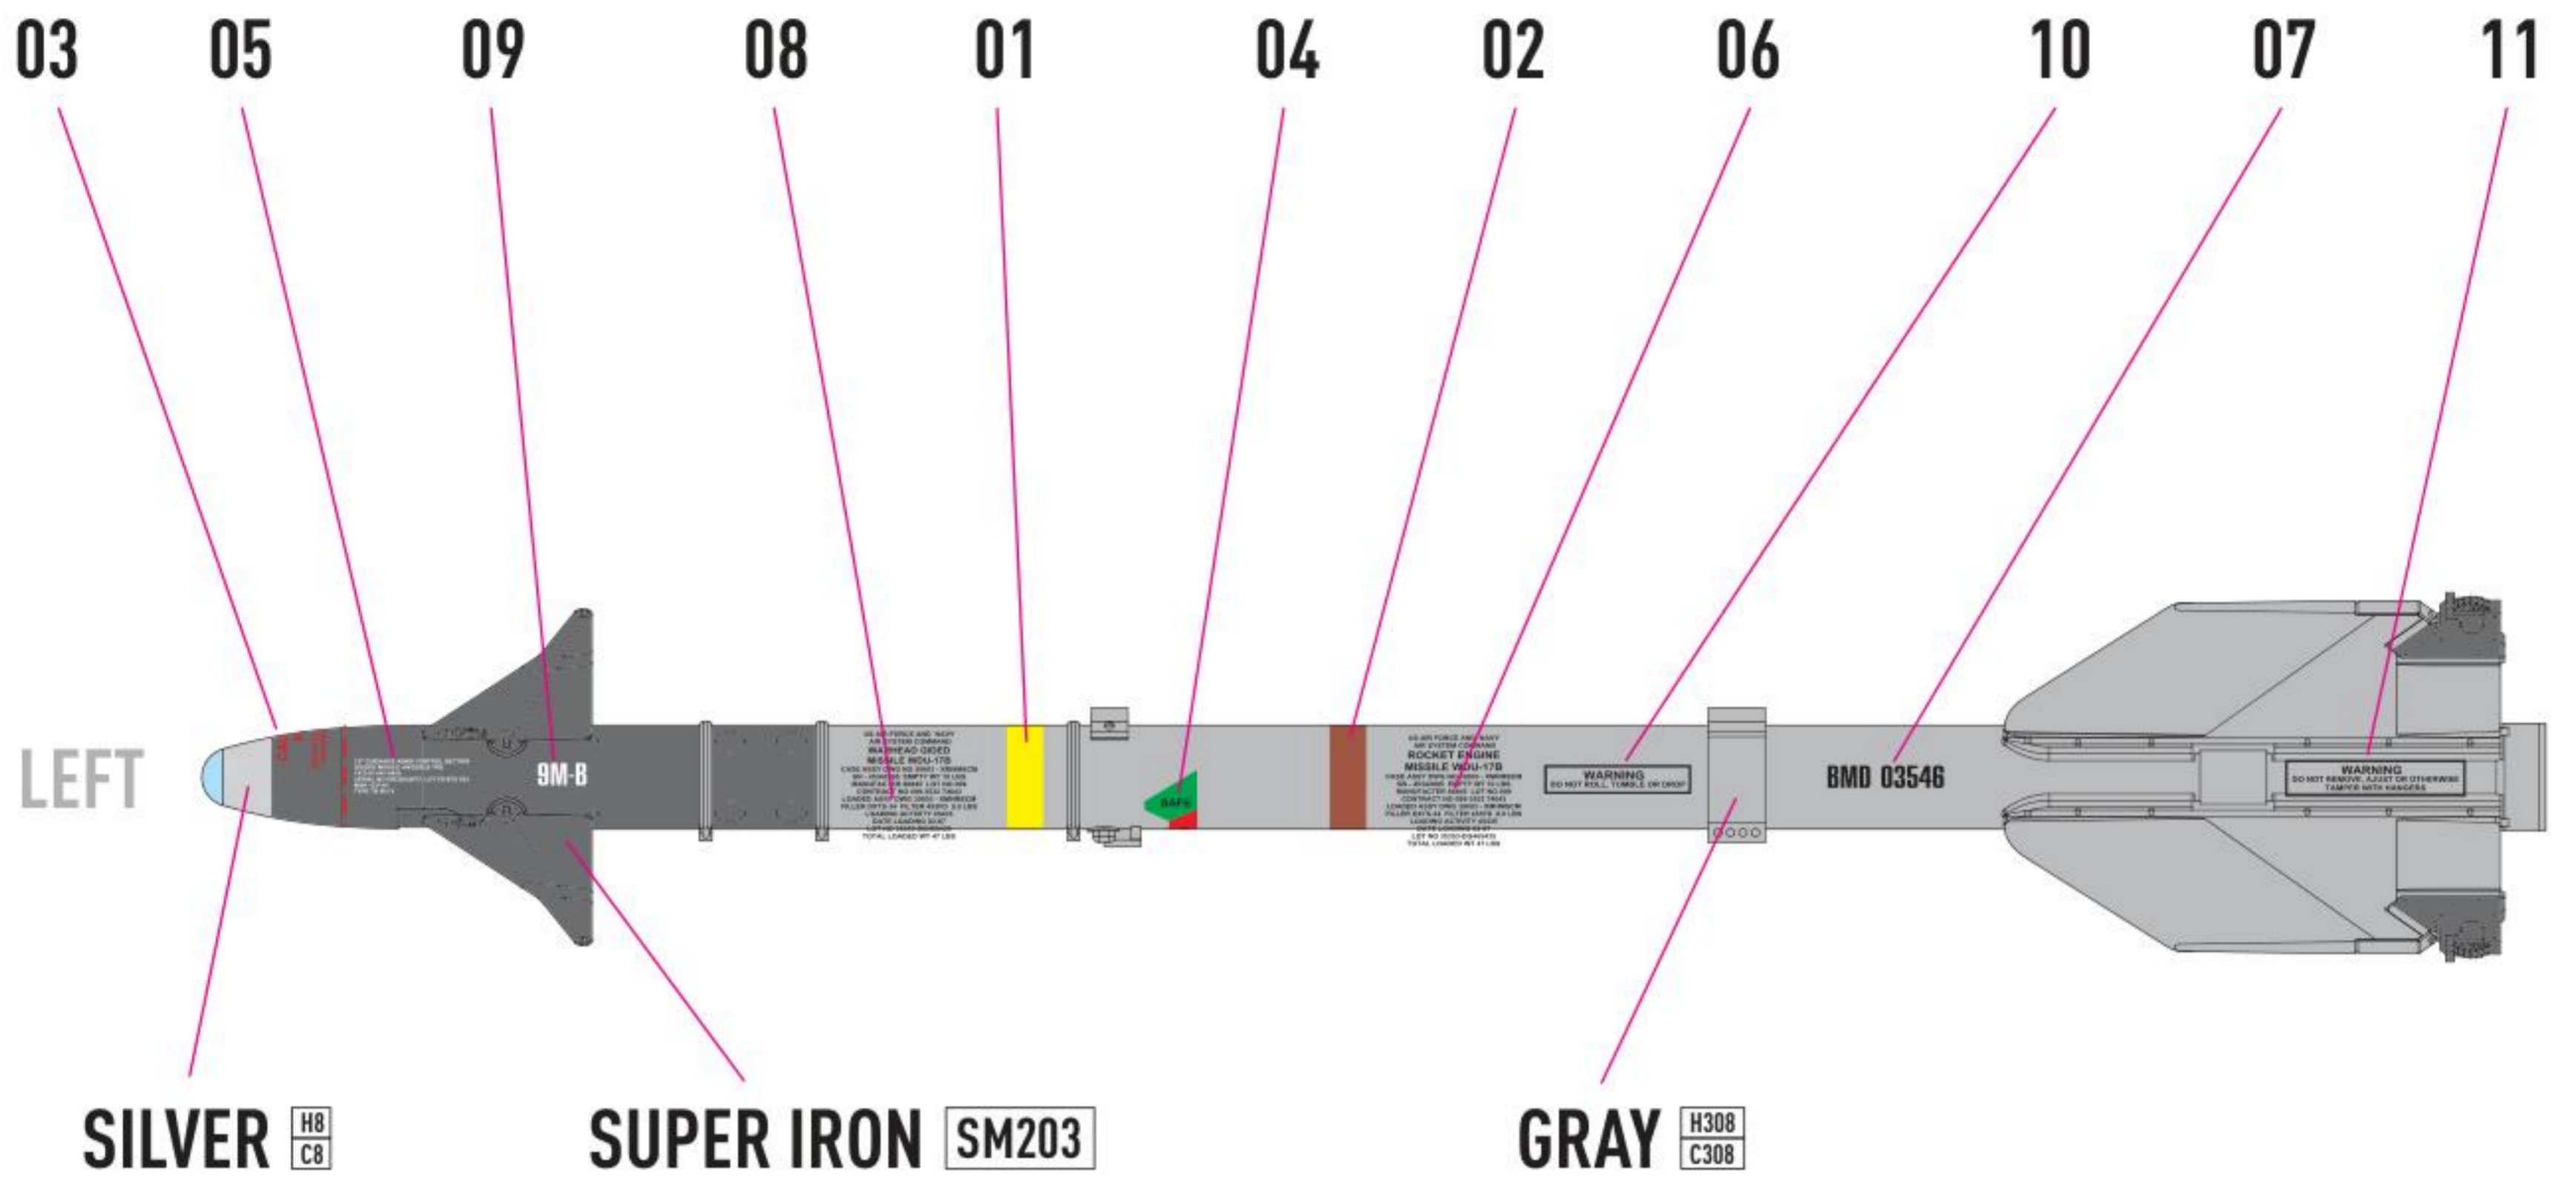

DETAILS AFTER REMOVAL FROM SUPPORTS

1 X4

USE A DROP OF UV GLUE

COLOR	SGUNZE / AQUEOUS	GUNZE / MR.COLOR	GUNZE / MR.METAL COLOR	FEDERAL STANDARD
GRAY	H308	C308		FS 36375
SILVER	H8	C8		
SUPER IRON			SM203	
YELLOW	H329	C329		FS 13538