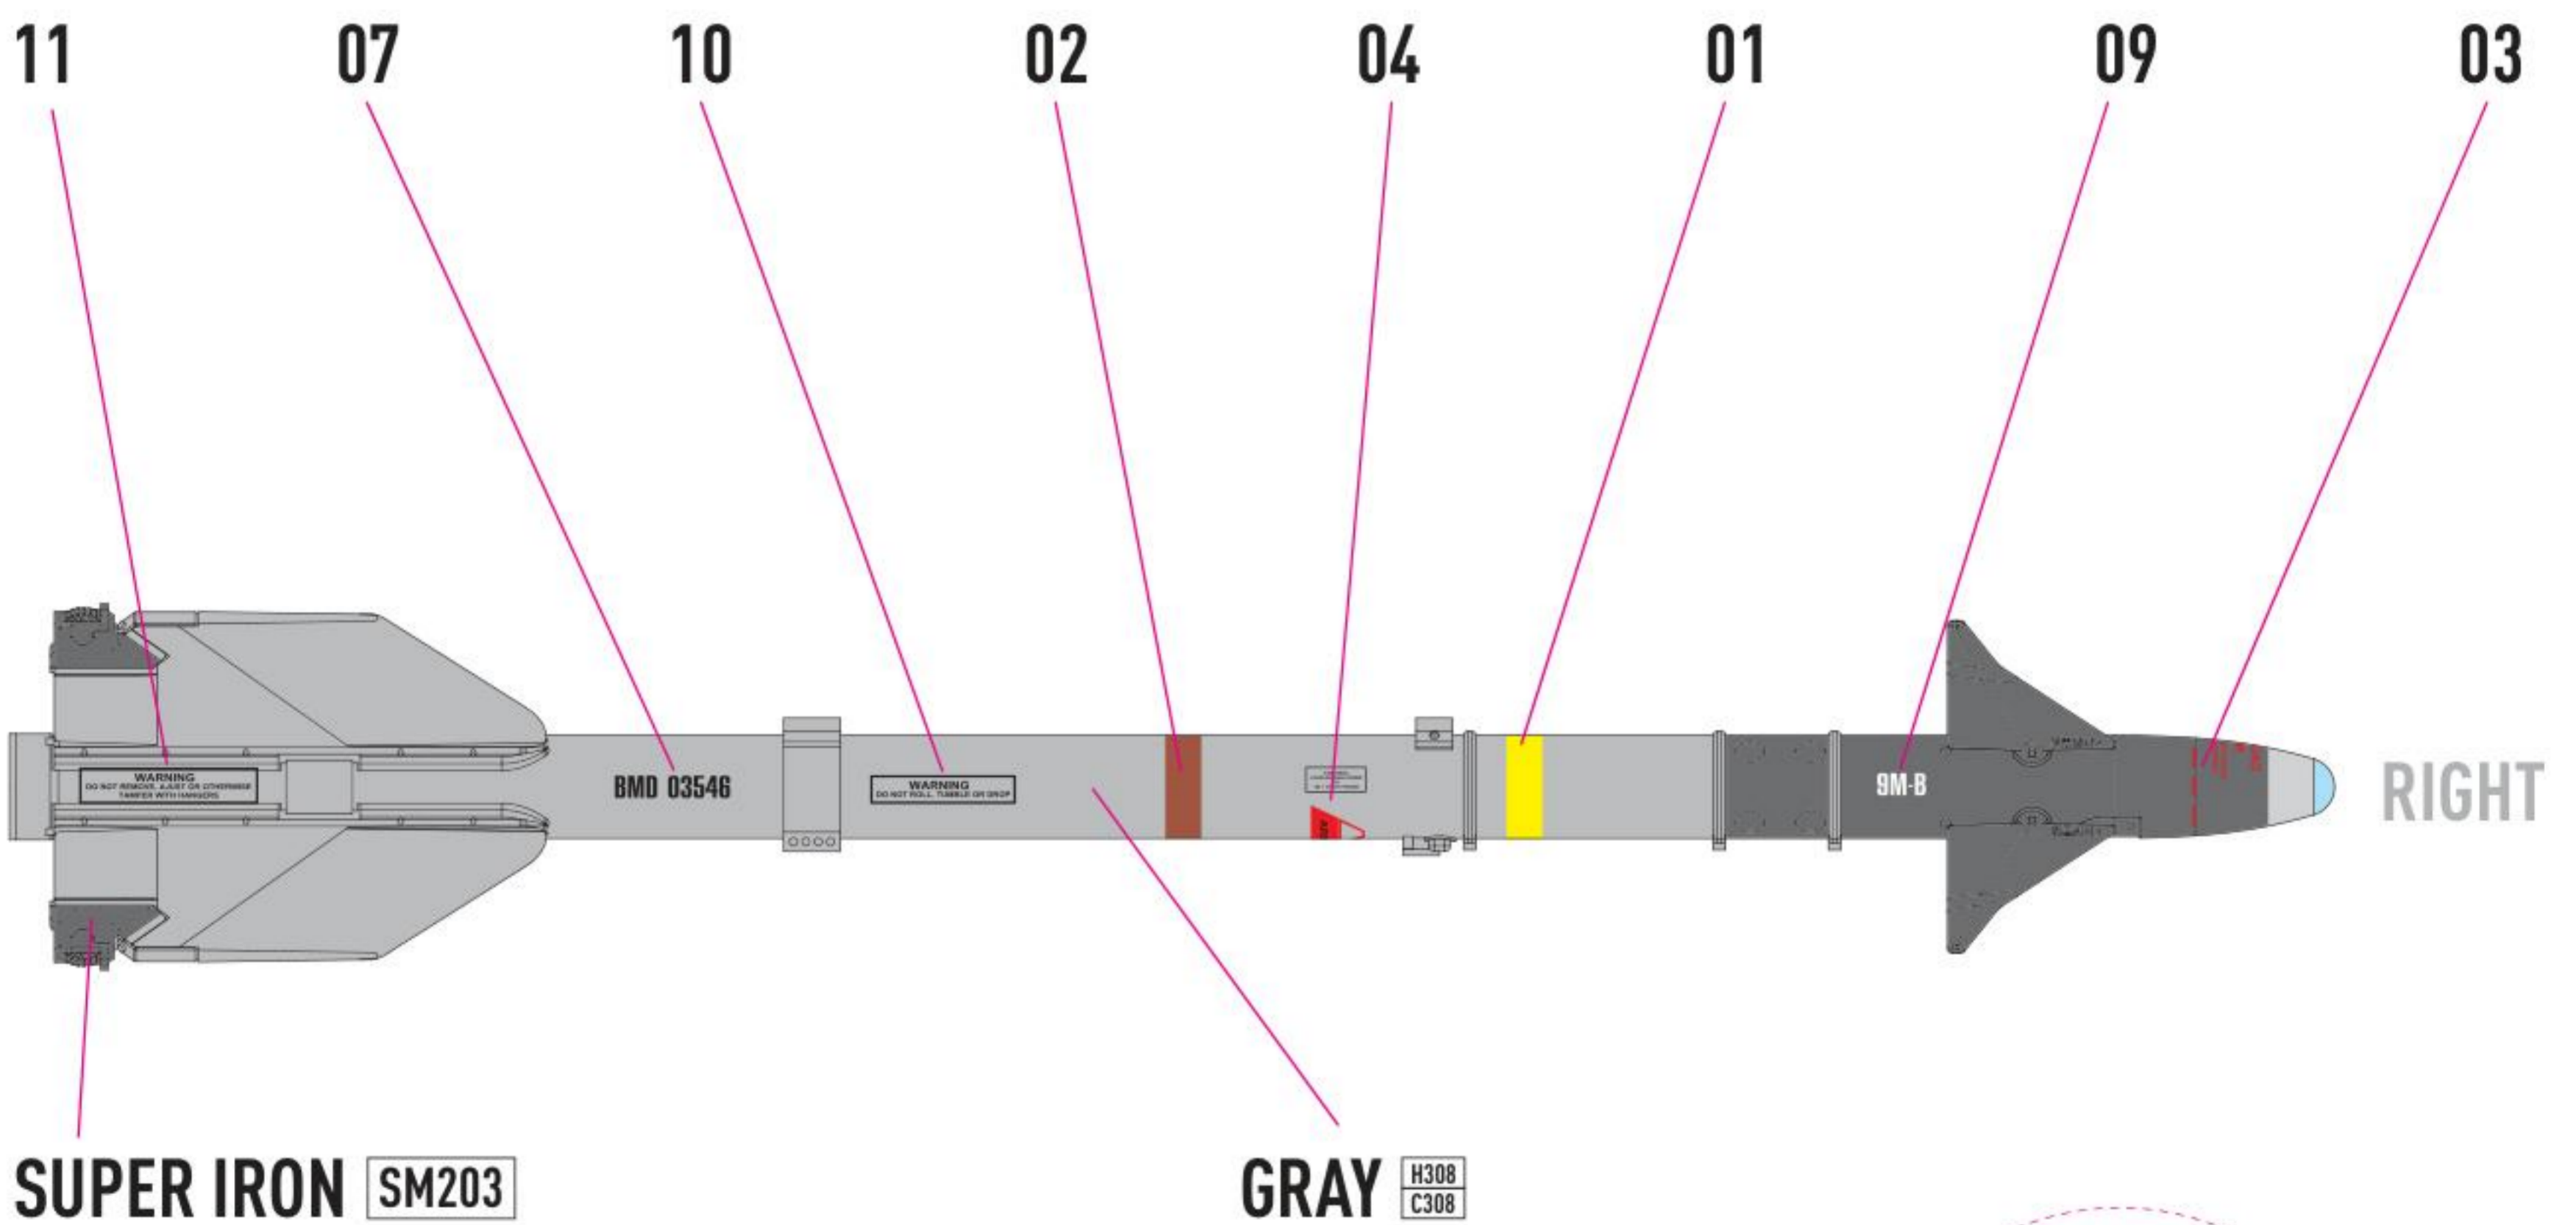

DETAILS AFTER REMOVAL FROM SUPPORTS

1 X4

USE A DROP OF UV GLUE

COLOR	SGUNZE / AQUEOUS	GUNZE / MR.COLOR	GUNZE / MR.METAL COLOR	FEDERAL STANDARD
GRAY	H308	C308		FS 36375
SILVER	H8	C8		
SUPER IRON			SM203	
YELLOW	H329	C329		FS 13538