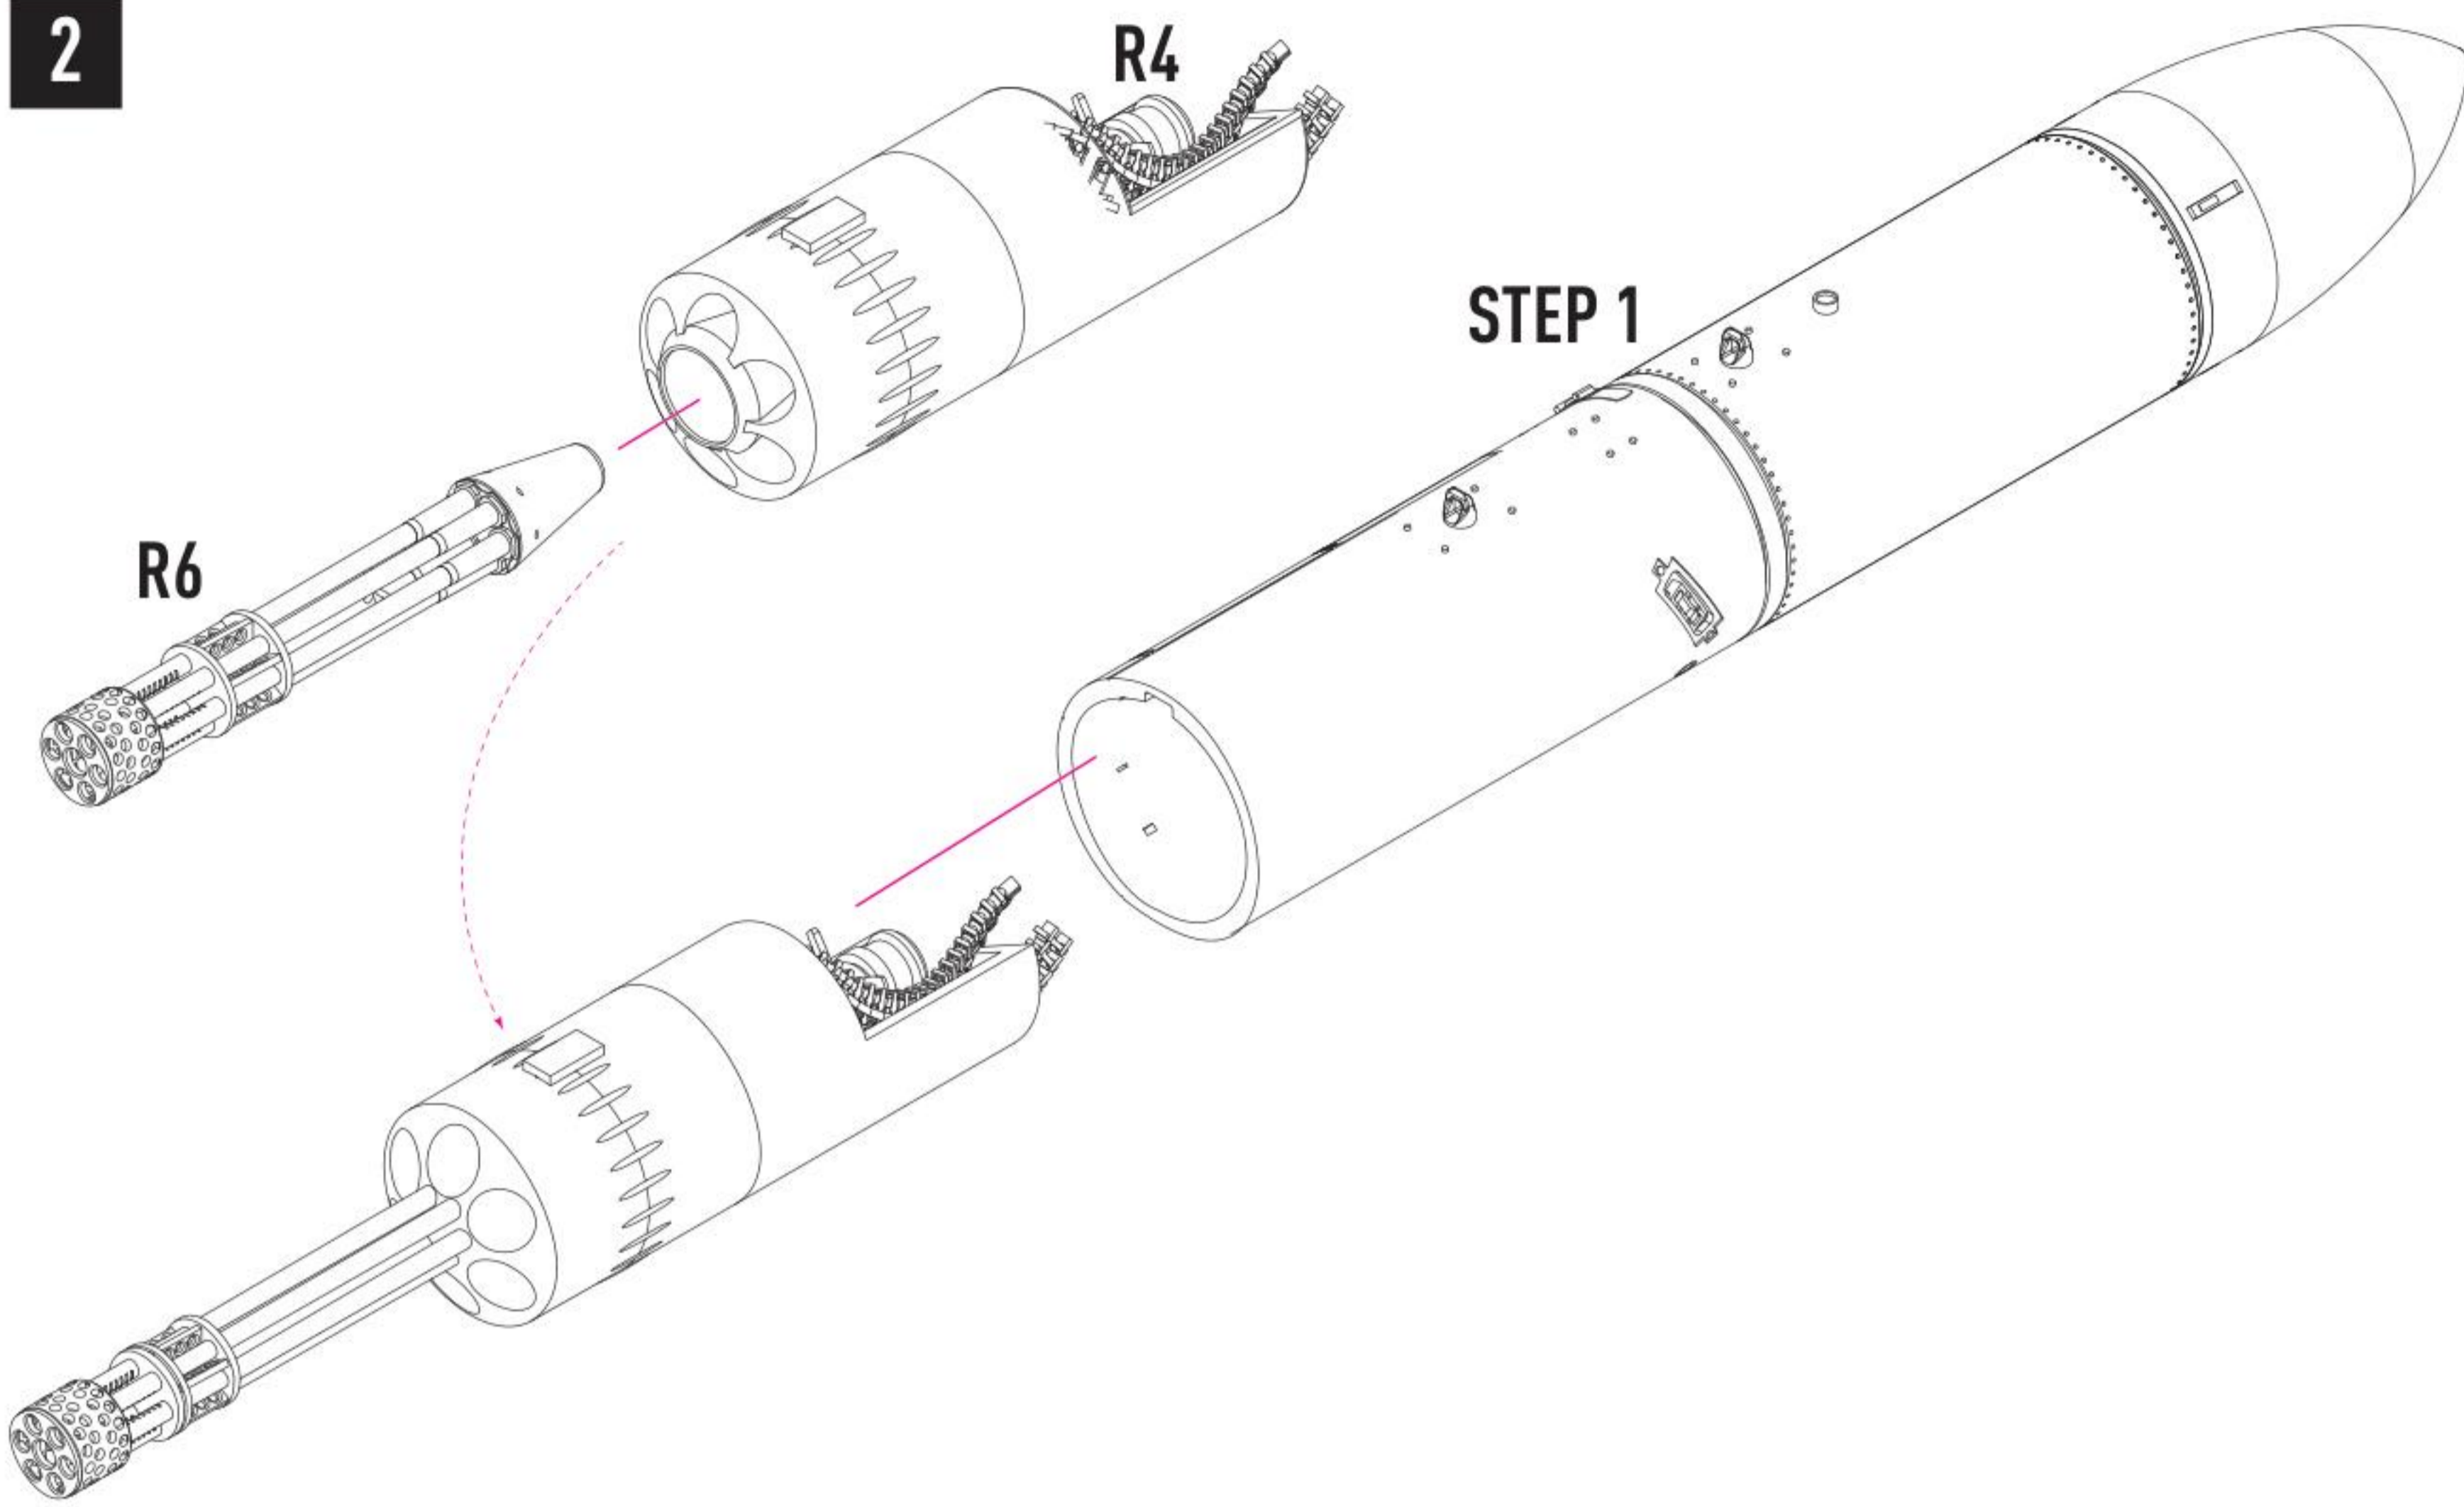

SUU-16A 20MM GUN POD
(CLOSE GUN BAY) WINGS MOUNTING
FOR F-4 "PHANTOM II" (C,D)

DECAL INSTRUCTION **RS48-0467**

COLORS	GUNZE / AQEIOUS	GUNZE / MR.COLOR
OLIVE DRAB	H52	C12
KHAKI	H84	C55
STEEL	H18	C28
GRAY	H308	C308
FLAT BLACK	H12	C33

SUU-16A 20MM GUN POD
(CLOSE GUN BAY) WINGS MOUNTING
FOR F-4 "PHANTOM II" (C,D)

INSTRUCTION **RS48-0467**

SUU-16A 20MM GUN POD
(CLOSE GUN BAY) WINGS MOUNTING
FOR F-4 "PHANTOM II" (C,D)

INSTRUCTION **RS48-0467**

SUU-16A 20MM GUN POD
(CLOSE GUN BAY) WINGS MOUNTING
FOR F-4 "PHANTOM II" (C,D)

DECAL INSTRUCTION **RS48-0467**