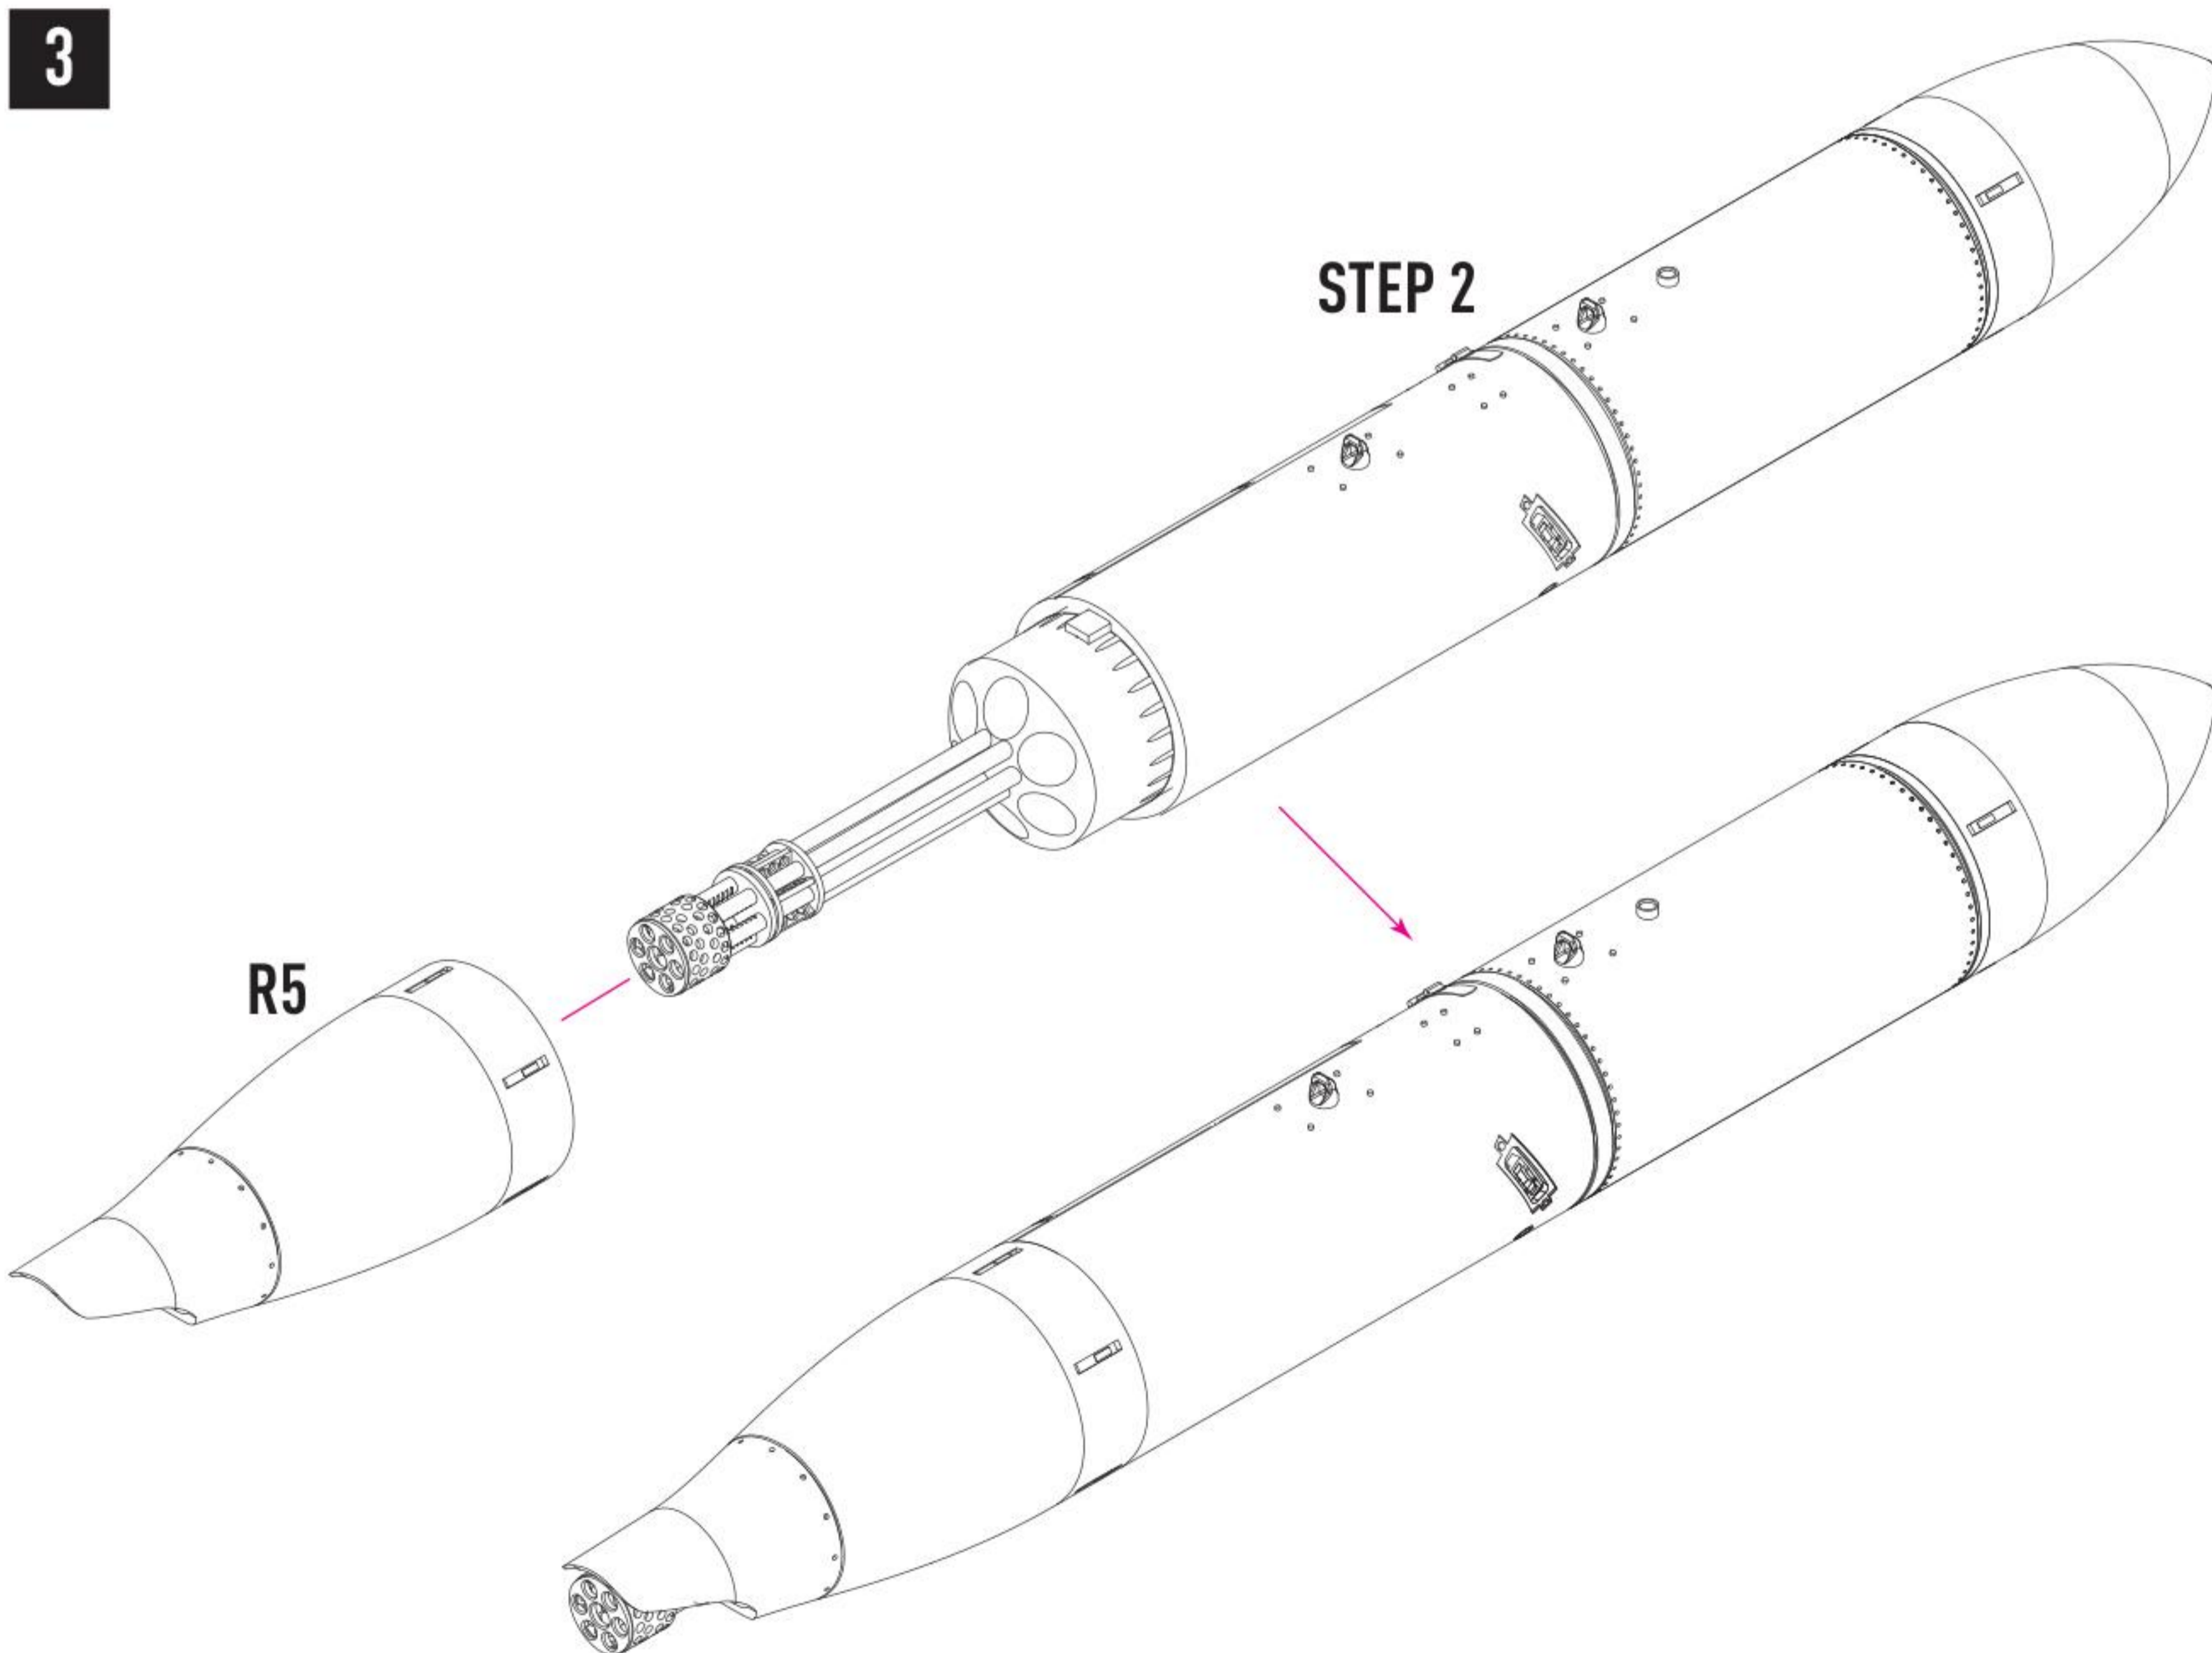

SUU-16A 20MM GUN POD
(CLOSE GUN BAY) WINGS MOUNTING
FOR F-4 "PHANTOM II" (C,D)

DECAL INSTRUCTION **RS48-0467**

COLORS	GUNZE / AQEIOUS	GUNZE / MR.COLOR
OLIVE DRAB	H52	C12
KHAKI	H84	C55
STEEL	H18	C28
GRAY	H308	C308
FLAT BLACK	H12	C33

SUU-16A 20MM GUN POD
(CLOSE GUN BAY) WINGS MOUNTING
FOR F-4 "PHANTOM II" (C,D)

INSTRUCTION **RS48-0467**

SUU-16A 20MM GUN POD
(CLOSE GUN BAY) WINGS MOUNTING
FOR F-4 "PHANTOM II" (C,D)

INSTRUCTION **RS48-0467**

SUU-16A 20MM GUN POD
(CLOSE GUN BAY) WINGS MOUNTING
FOR F-4 "PHANTOM II" (C,D)

DECAL INSTRUCTION **RS48-0467**