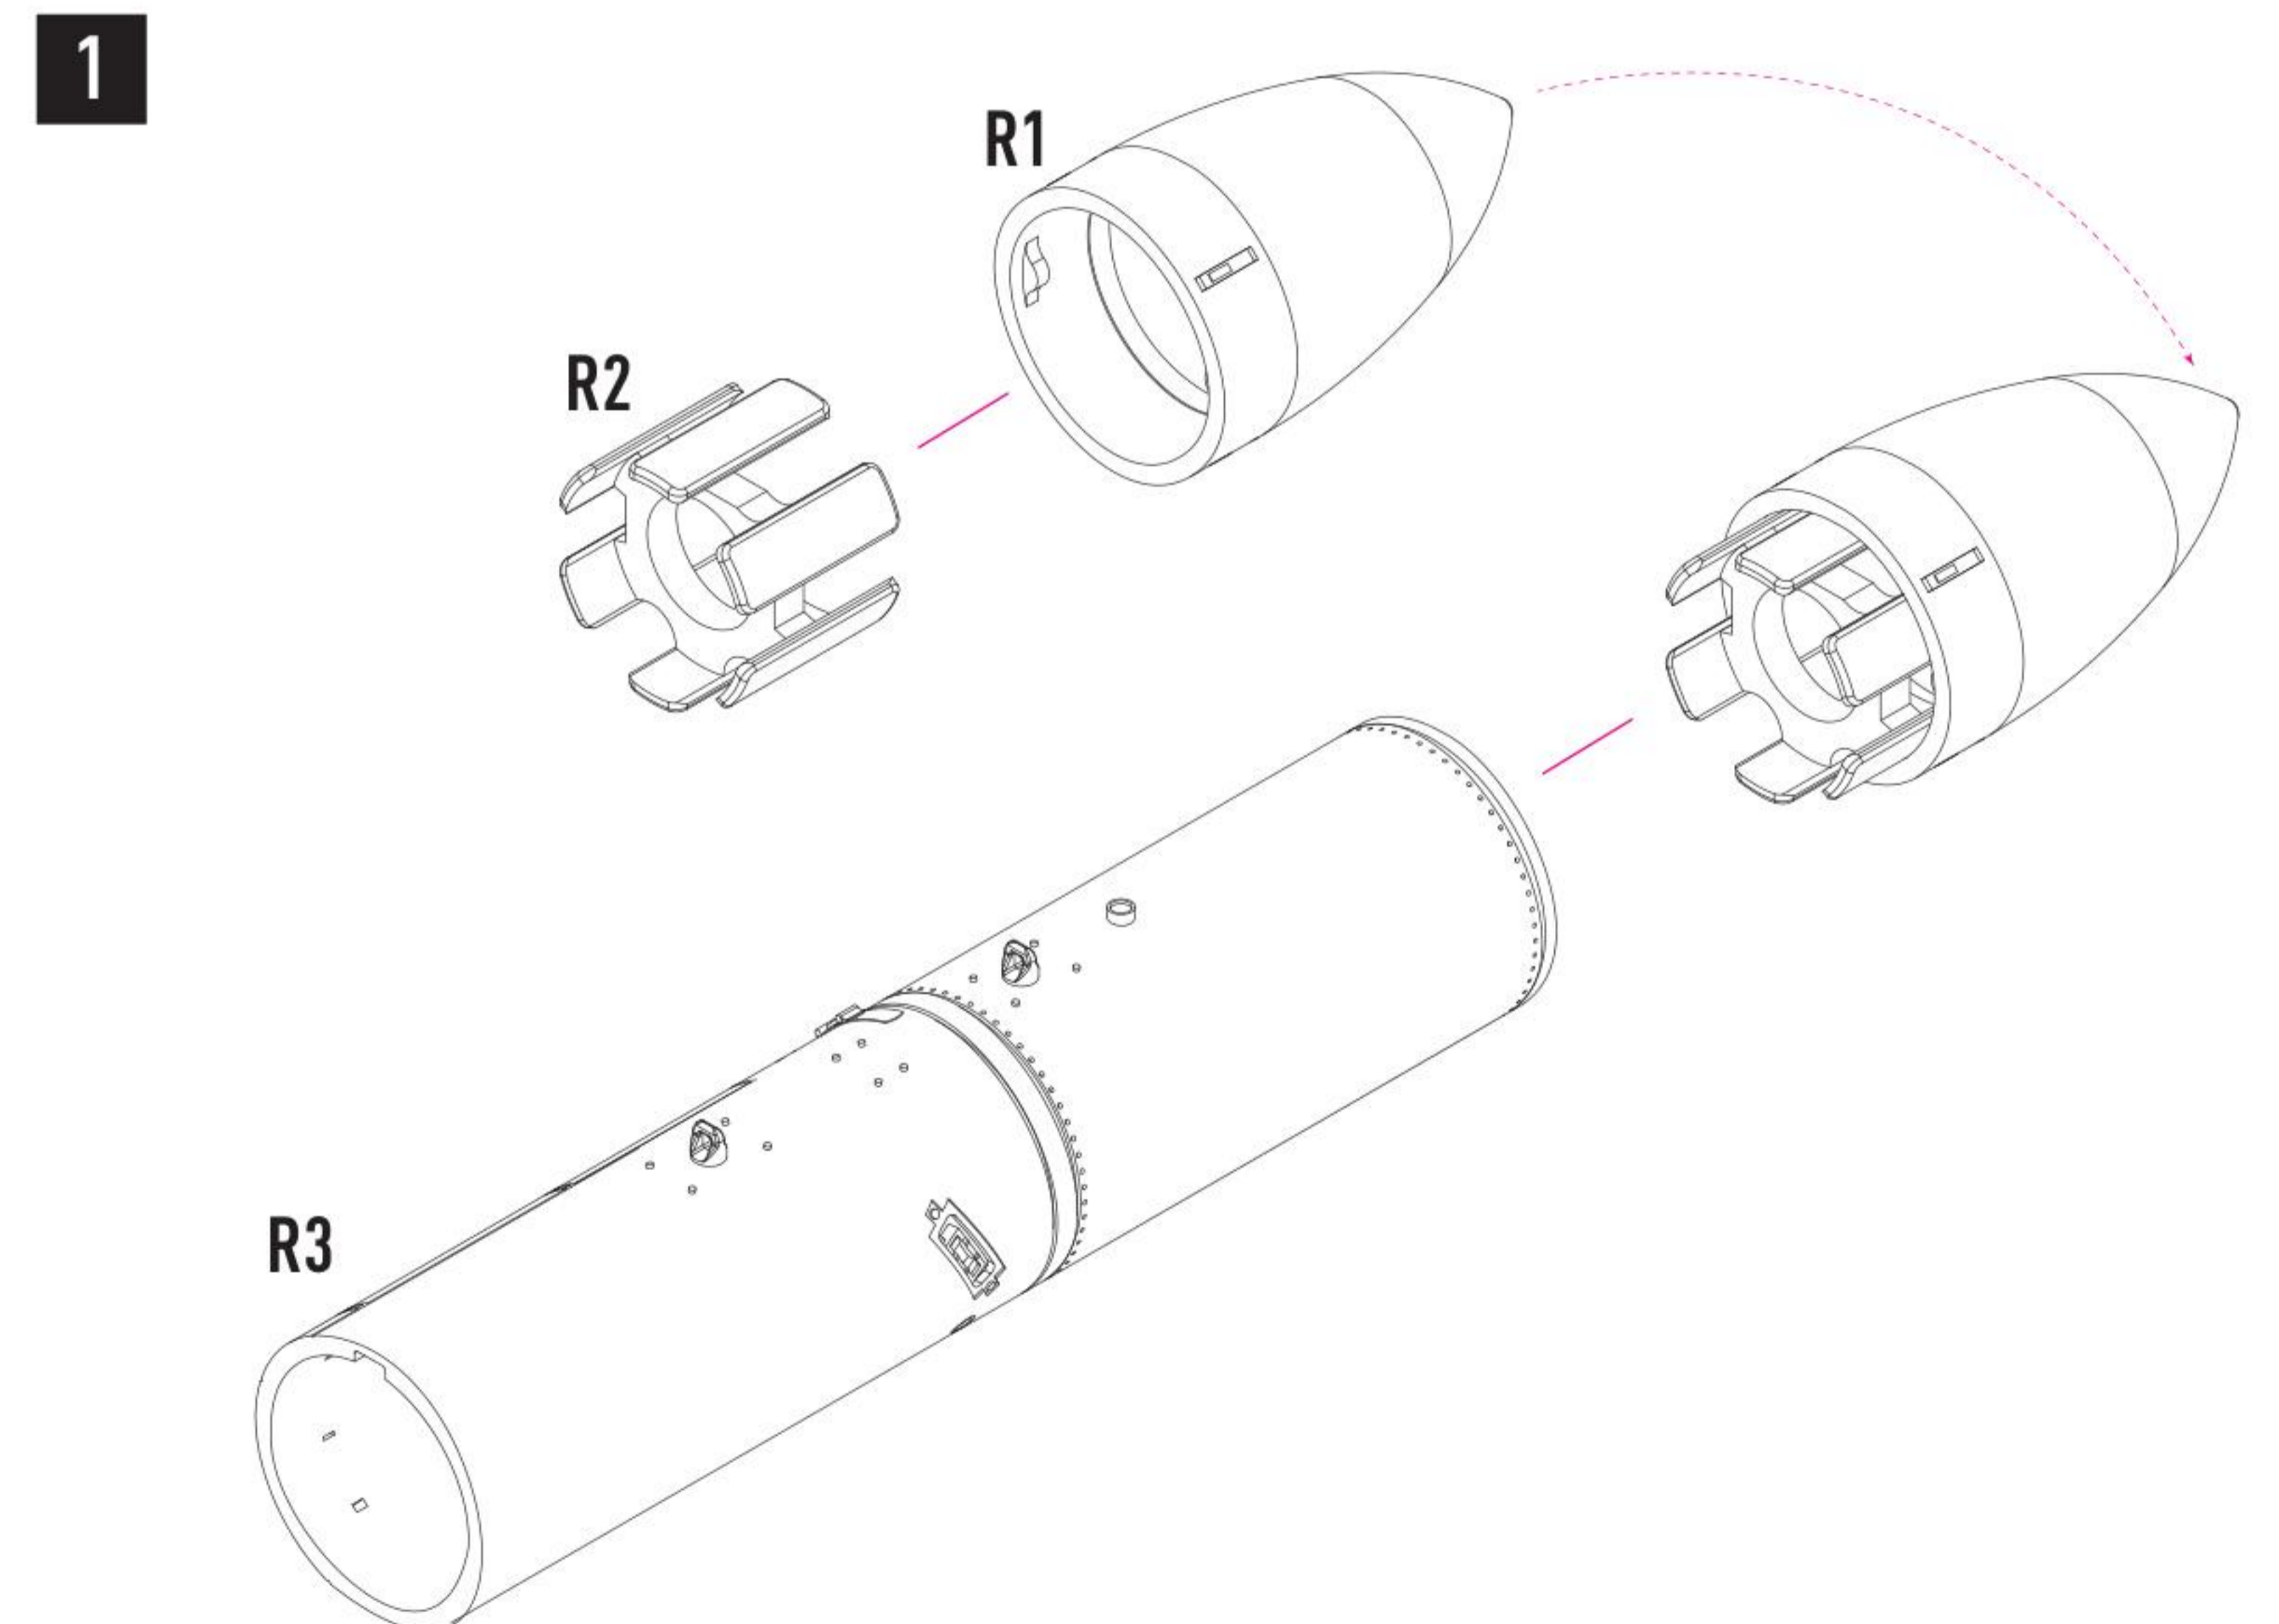

SUU-16A 20MM GUN POD
(CLOSE GUN BAY) WINGS MOUNTING
FOR F-4 "PHANTOM II" (C,D)

DECAL INSTRUCTION **RS48-0467**

COLORS	GUNZE / AQEIOUS	GUNZE / MR.COLOR
OLIVE DRAB	H52	C12
KHAKI	H84	C55
STEEL	H18	C28
GRAY	H308	C308
FLAT BLACK	H12	C33

SUU-16A 20MM GUN POD
(CLOSE GUN BAY) WINGS MOUNTING
FOR F-4 "PHANTOM II" (C,D)

INSTRUCTION **RS48-0467**

SUU-16A 20MM GUN POD
(CLOSE GUN BAY) WINGS MOUNTING
FOR F-4 "PHANTOM II" (C,D)

INSTRUCTION **RS48-0467**

SUU-16A 20MM GUN POD
(CLOSE GUN BAY) WINGS MOUNTING
FOR F-4 "PHANTOM II" (C,D)

DECAL INSTRUCTION **RS48-0467**