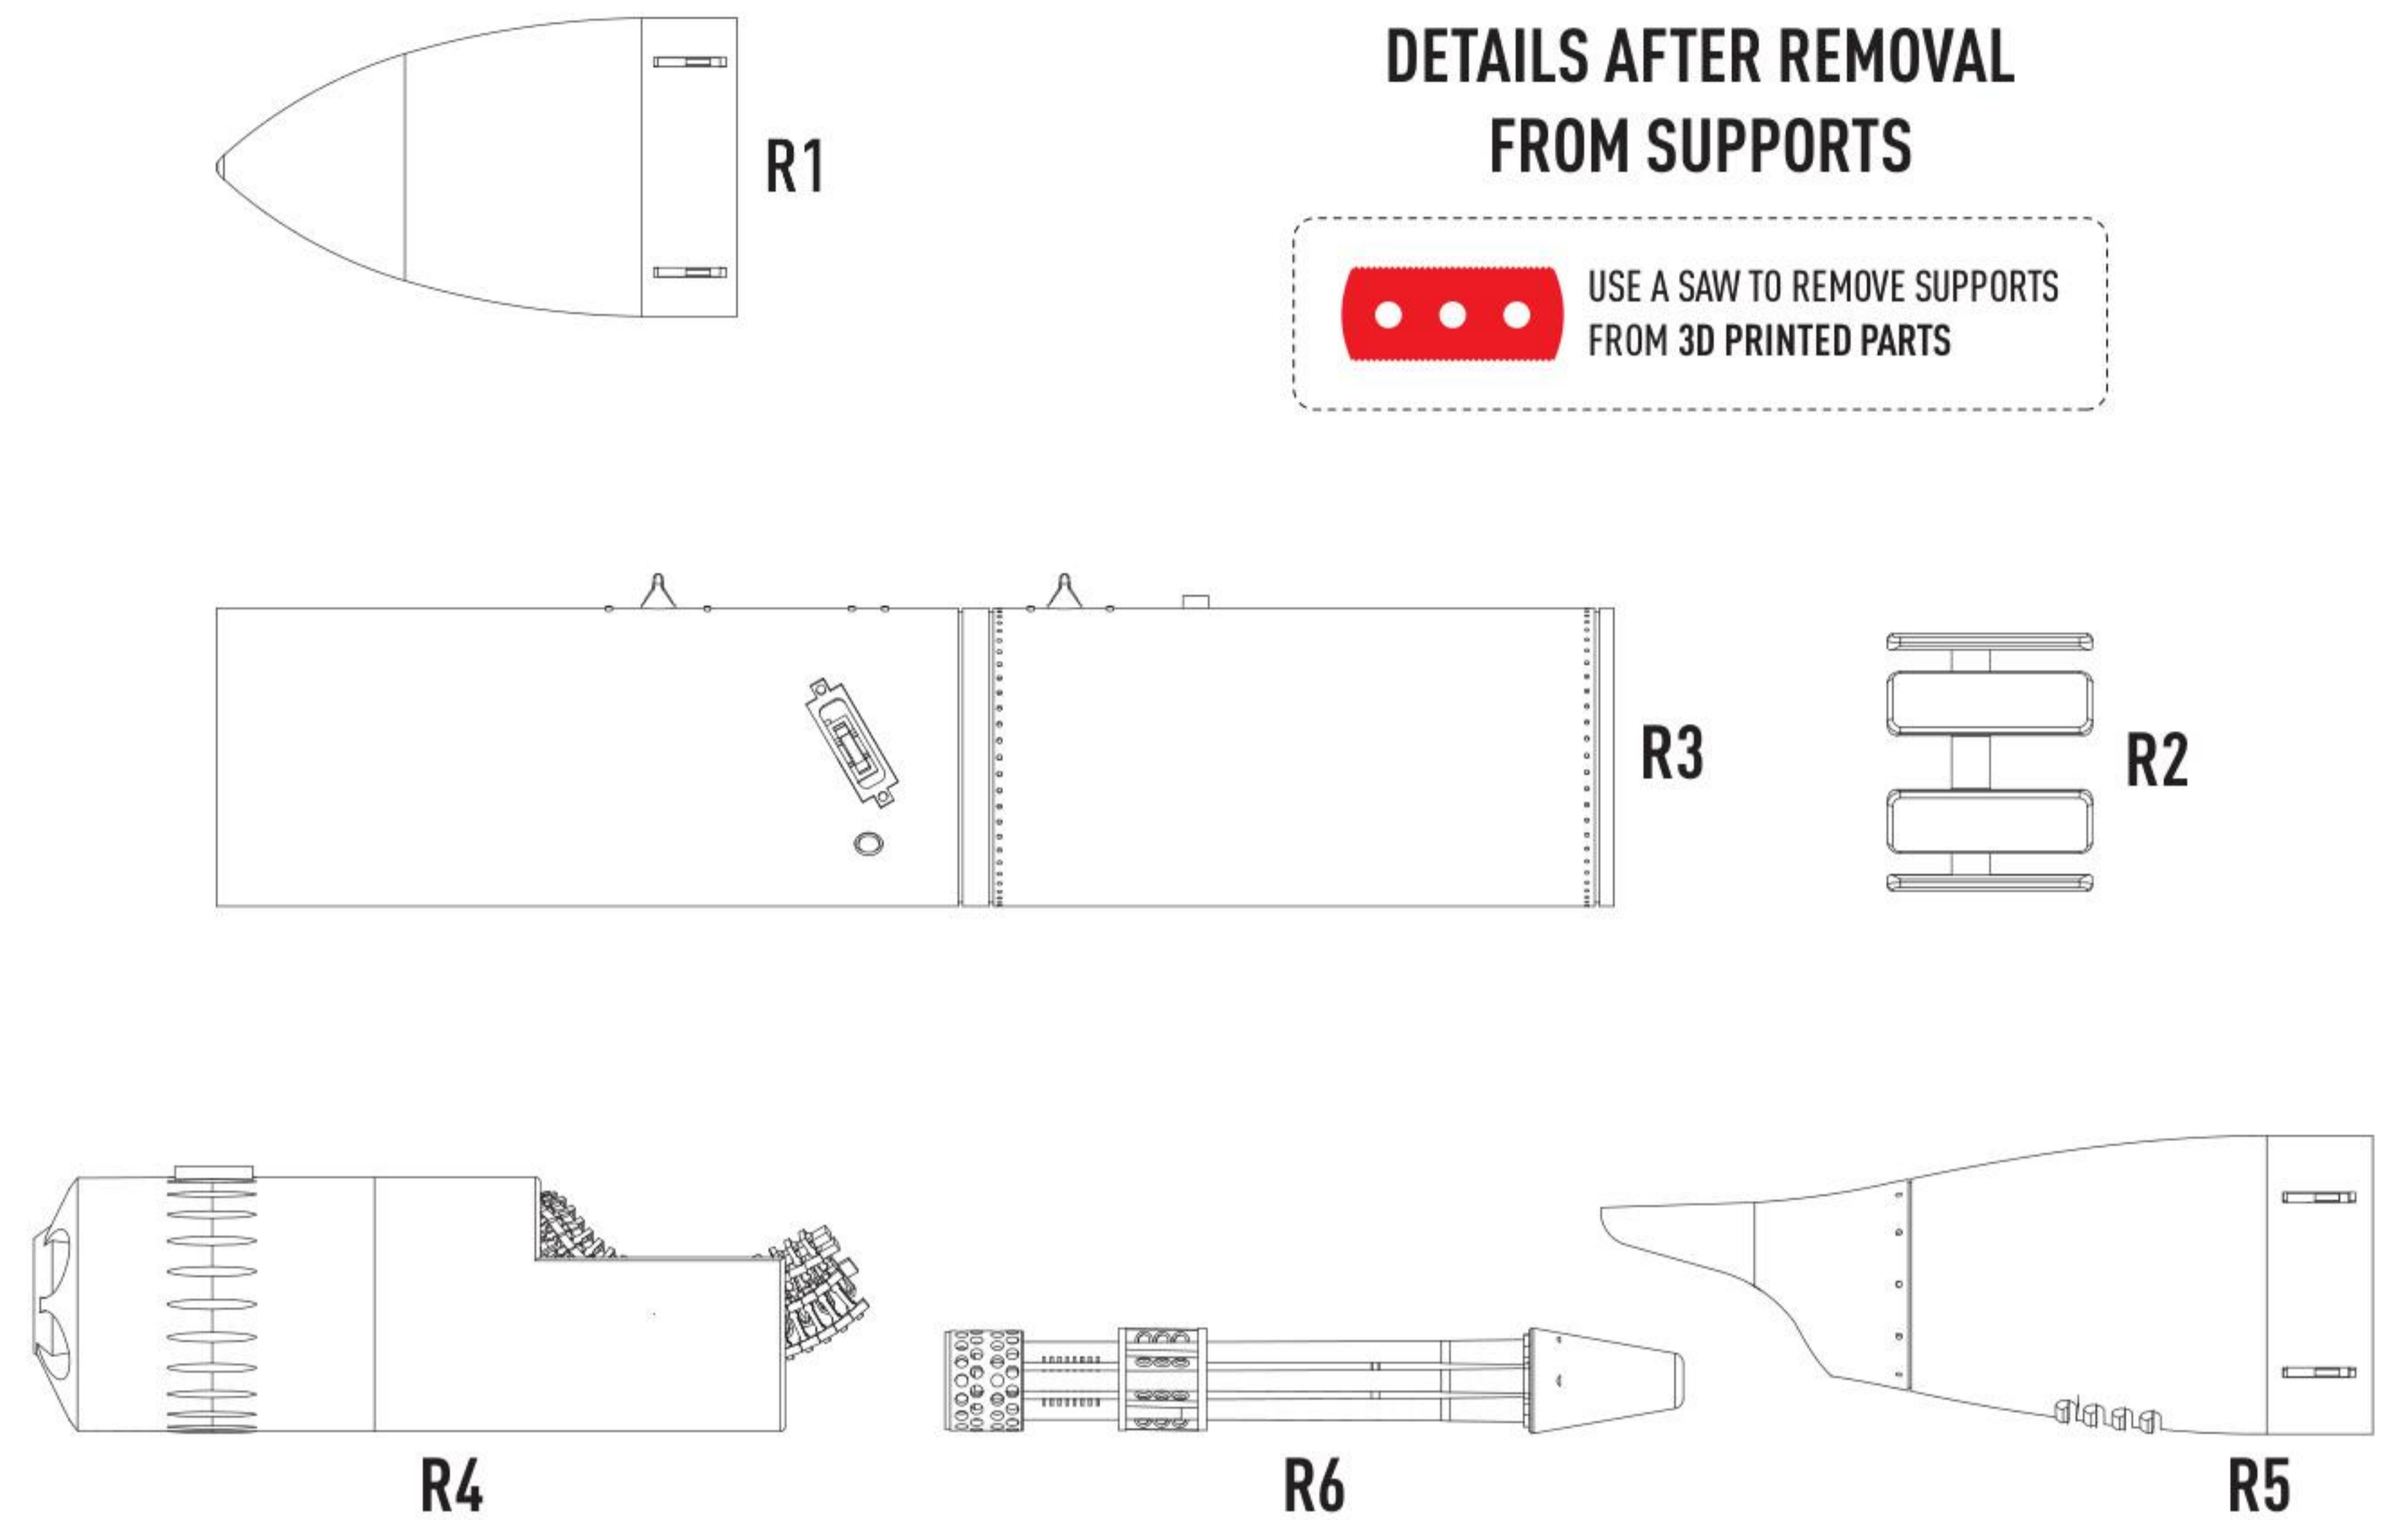

SUU-16A 20MM GUN POD
(CLOSE GUN BAY) WINGS MOUNTING
FOR F-4 "PHANTOM II" (C,D)

DECAL INSTRUCTION **RS48-0467**

COLORS	GUNZE / AQEIOUS	GUNZE / MR.COLOR
OLIVE DRAB	H52	C12
KHAKI	H84	C55
STEEL	H18	C28
GRAY	H308	C308
FLAT BLACK	H12	C33

SUU-16A 20MM GUN POD
(CLOSE GUN BAY) WINGS MOUNTING
FOR F-4 "PHANTOM II" (C,D)

INSTRUCTION **RS48-0467**

SUU-16A 20MM GUN POD
(CLOSE GUN BAY) WINGS MOUNTING
FOR F-4 "PHANTOM II" (C,D)

INSTRUCTION **RS48-0467**

SUU-16A 20MM GUN POD
(CLOSE GUN BAY) WINGS MOUNTING
FOR F-4 "PHANTOM II" (C,D)

DECAL INSTRUCTION **RS48-0467**