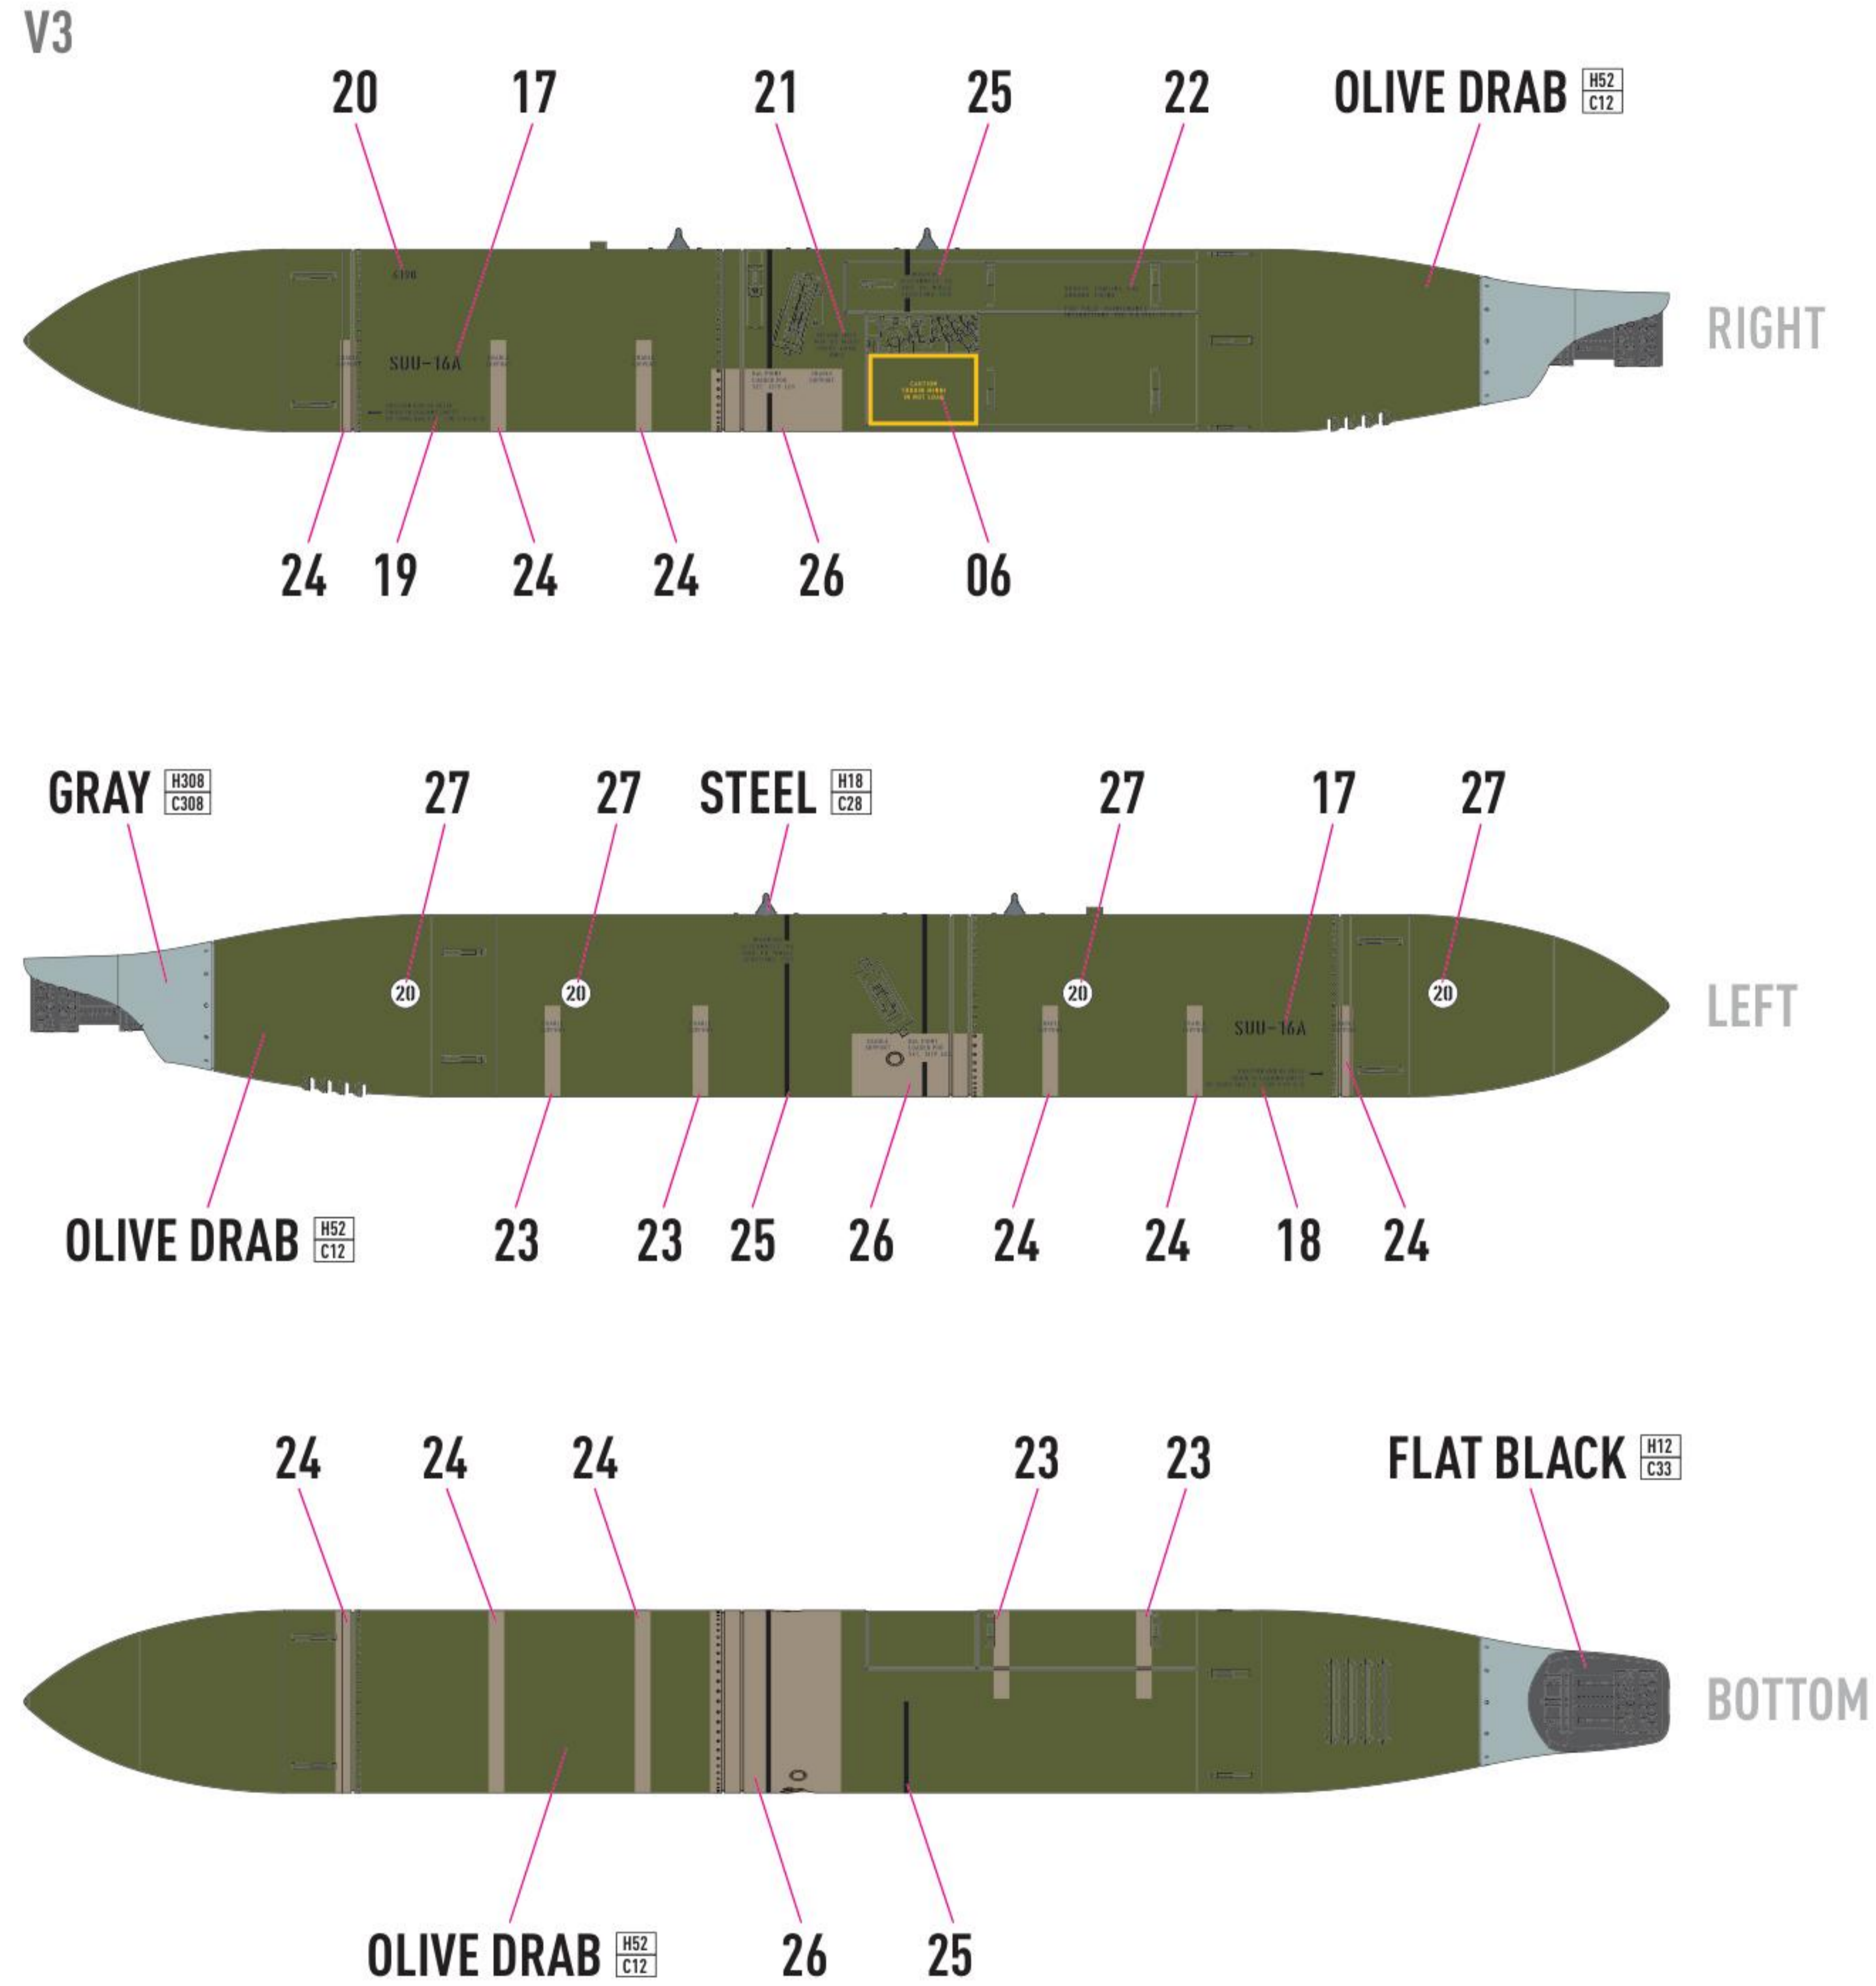

SUU-16A 20MM GUN POD
(CLOSE GUN BAY) WINGS MOUNTING
FOR F-4 "PHANTOM II" (C,D)

DECAL INSTRUCTION **RS48-0467**

COLORS	GUNZE / AQEIOUS	GUNZE / MR.COLOR
OLIVE DRAB	H52	C12
KHAKI	H84	C55
STEEL	H18	C28
GRAY	H308	C308
FLAT BLACK	H12	C33

SUU-16A 20MM GUN POD
(CLOSE GUN BAY) WINGS MOUNTING
FOR F-4 "PHANTOM II" (C,D)

INSTRUCTION **RS48-0467**

SUU-16A 20MM GUN POD
(CLOSE GUN BAY) WINGS MOUNTING
FOR F-4 "PHANTOM II" (C,D)

INSTRUCTION **RS48-0467**

SUU-16A 20MM GUN POD
(CLOSE GUN BAY) WINGS MOUNTING
FOR F-4 "PHANTOM II" (C,D)

DECAL INSTRUCTION **RS48-0467**