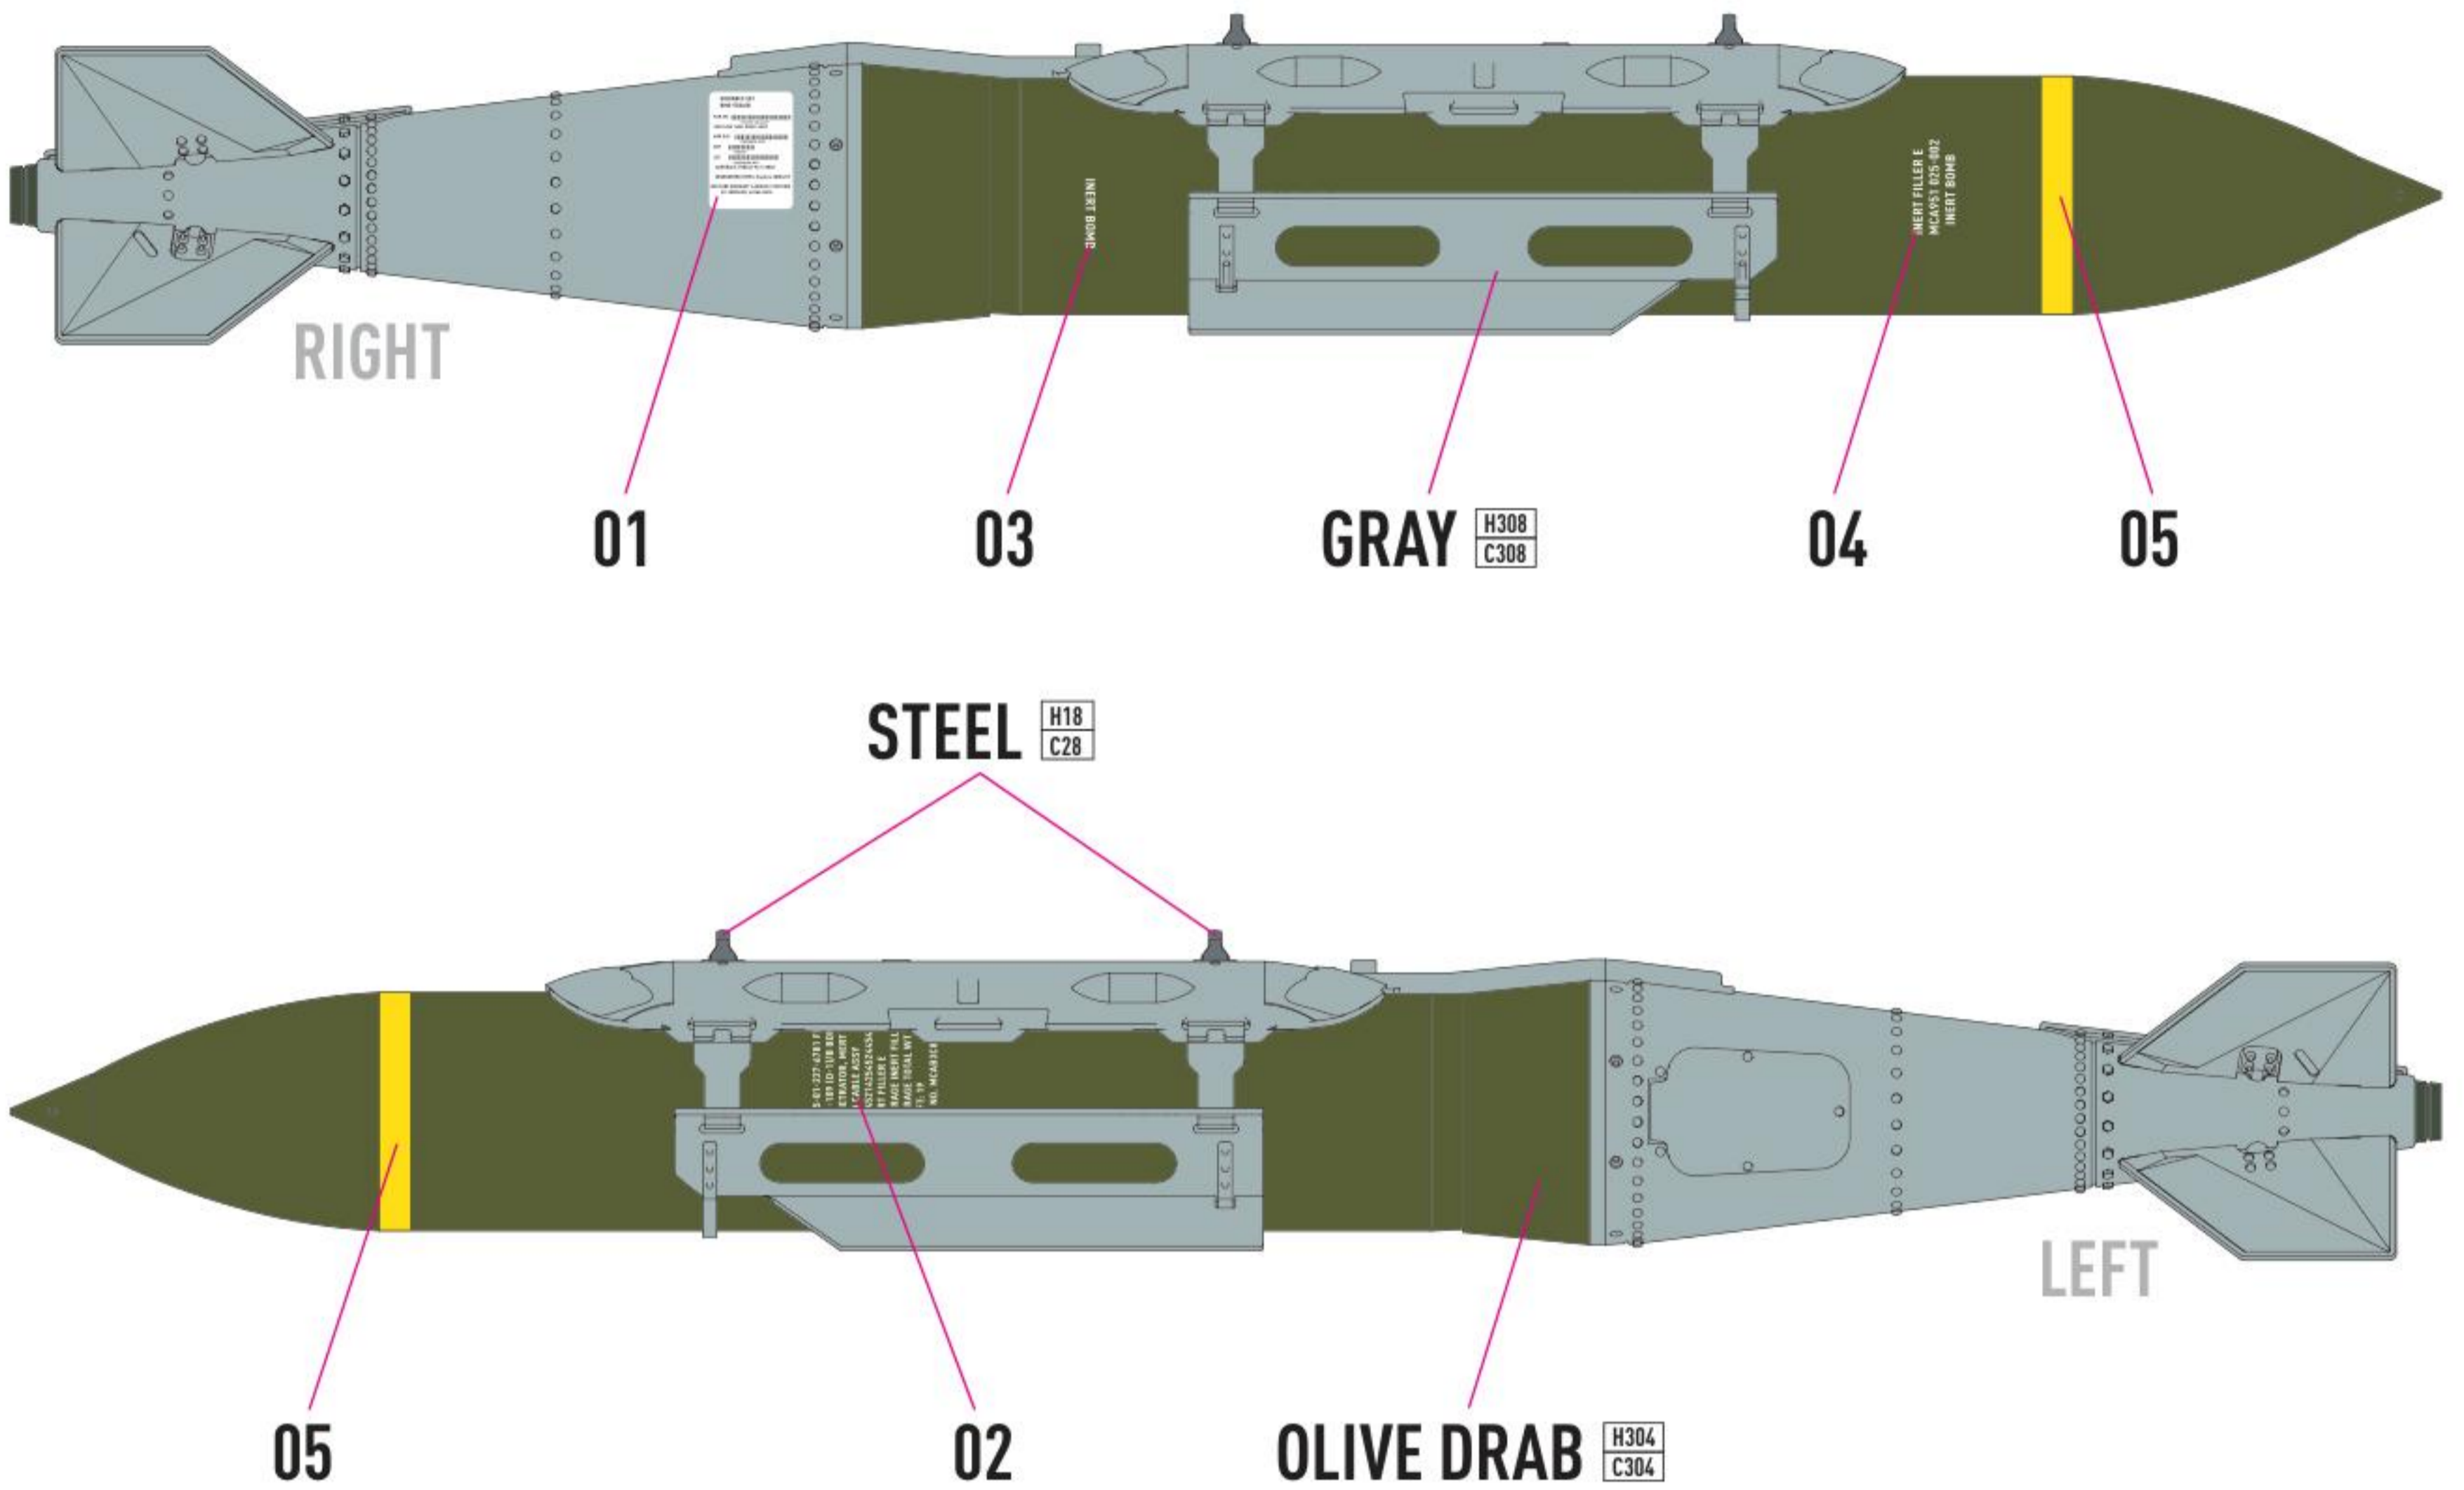

COLORS	GUNZE / AQUEOUS	GUNZE / MR.COLOR
OLIVE DRAB	H304	C304
STEEL	H18	C28

COLORS	GUNZE / AQUEOUS	GUNZE / MR.COLOR
GRAY	H308	C308
FLAT BLACK	H18	C28

APPLYING MASKS