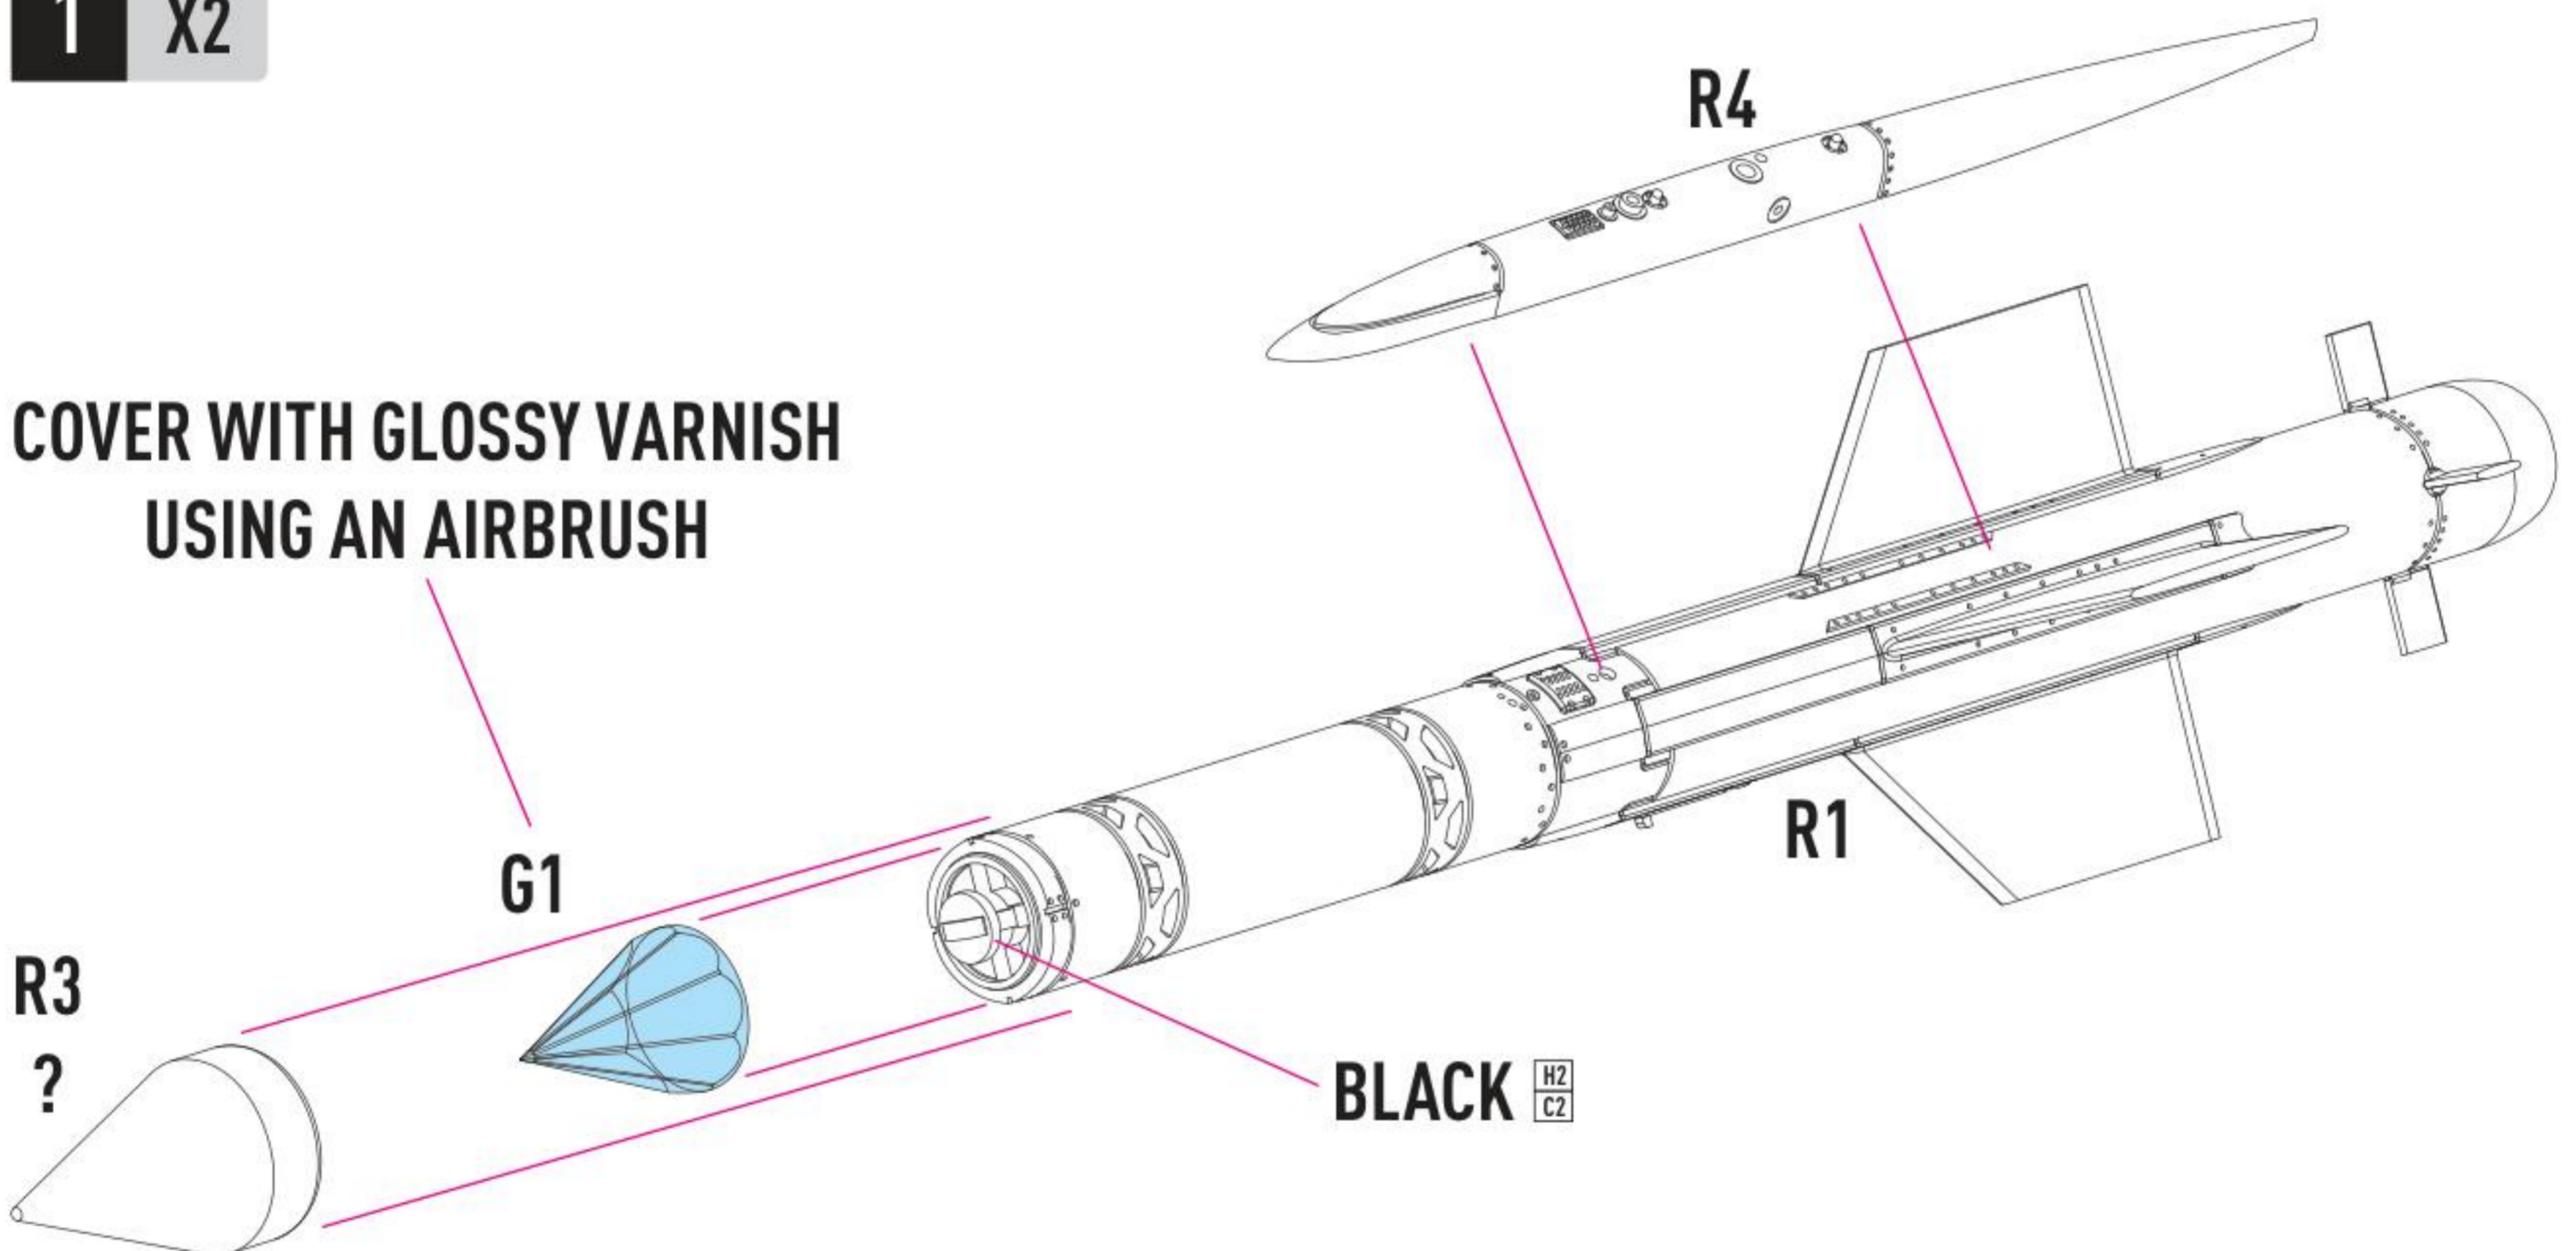

DETAILS AFTER REMOVAL FROM SUPPORTS

1 X2

**COVER WITH GLOSSY VARNISH
 USING AN AIRBRUSH**

COLORS	GUNZE / AQUEOUS	GUNZE / MR.COLOR
WHITE	H1	C1
BLACK	H2	C2
RED	H3	C3