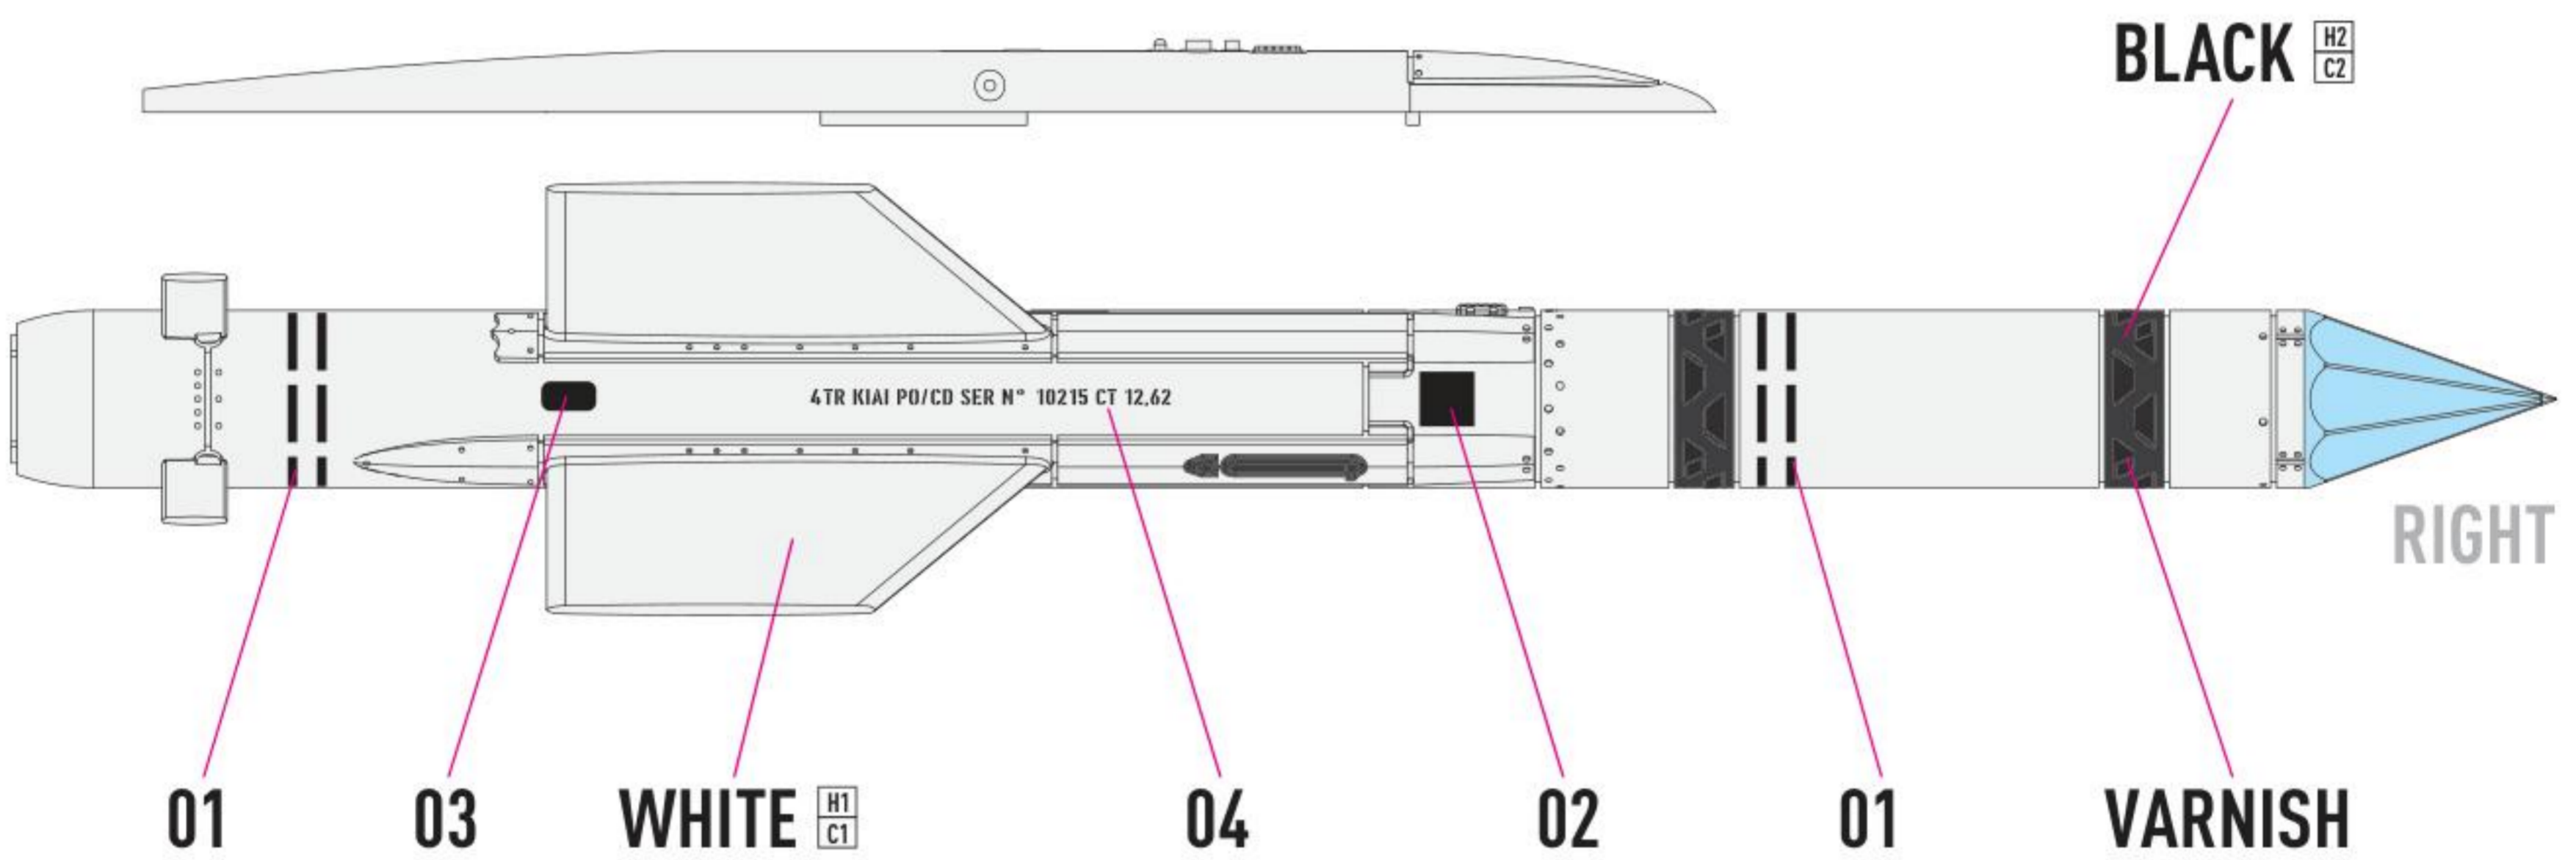

DETAILS AFTER REMOVAL FROM SUPPORTS

1 X2

**COVER WITH GLOSSY VARNISH
 USING AN AIRBRUSH**

COLORS	GUNZE / AQUEOUS	GUNZE / MR.COLOR
WHITE	H1	C1
BLACK	H2	C2
RED	H3	C3