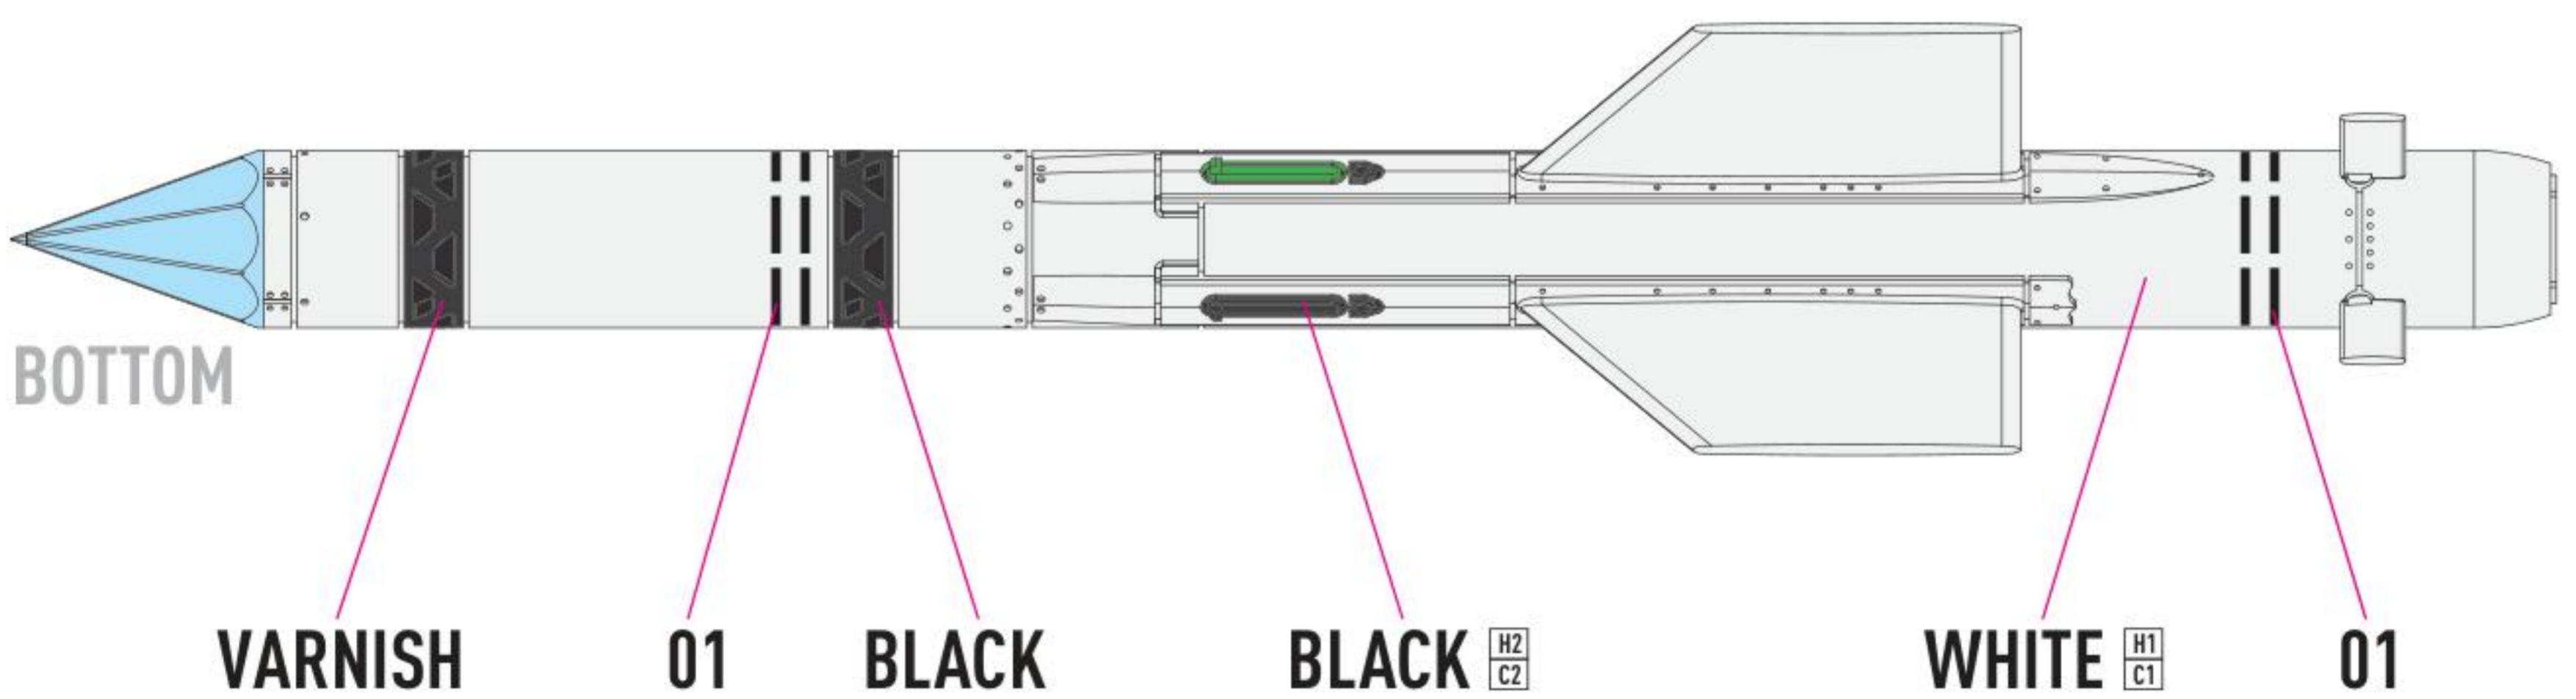

DETAILS AFTER REMOVAL FROM SUPPORTS

1 X2

**COVER WITH GLOSSY VARNISH
 USING AN AIRBRUSH**

COLORS	GUNZE / AQUEOUS	GUNZE / MR.COLOR
WHITE	H1	C1
BLACK	H2	C2
RED	H3	C3