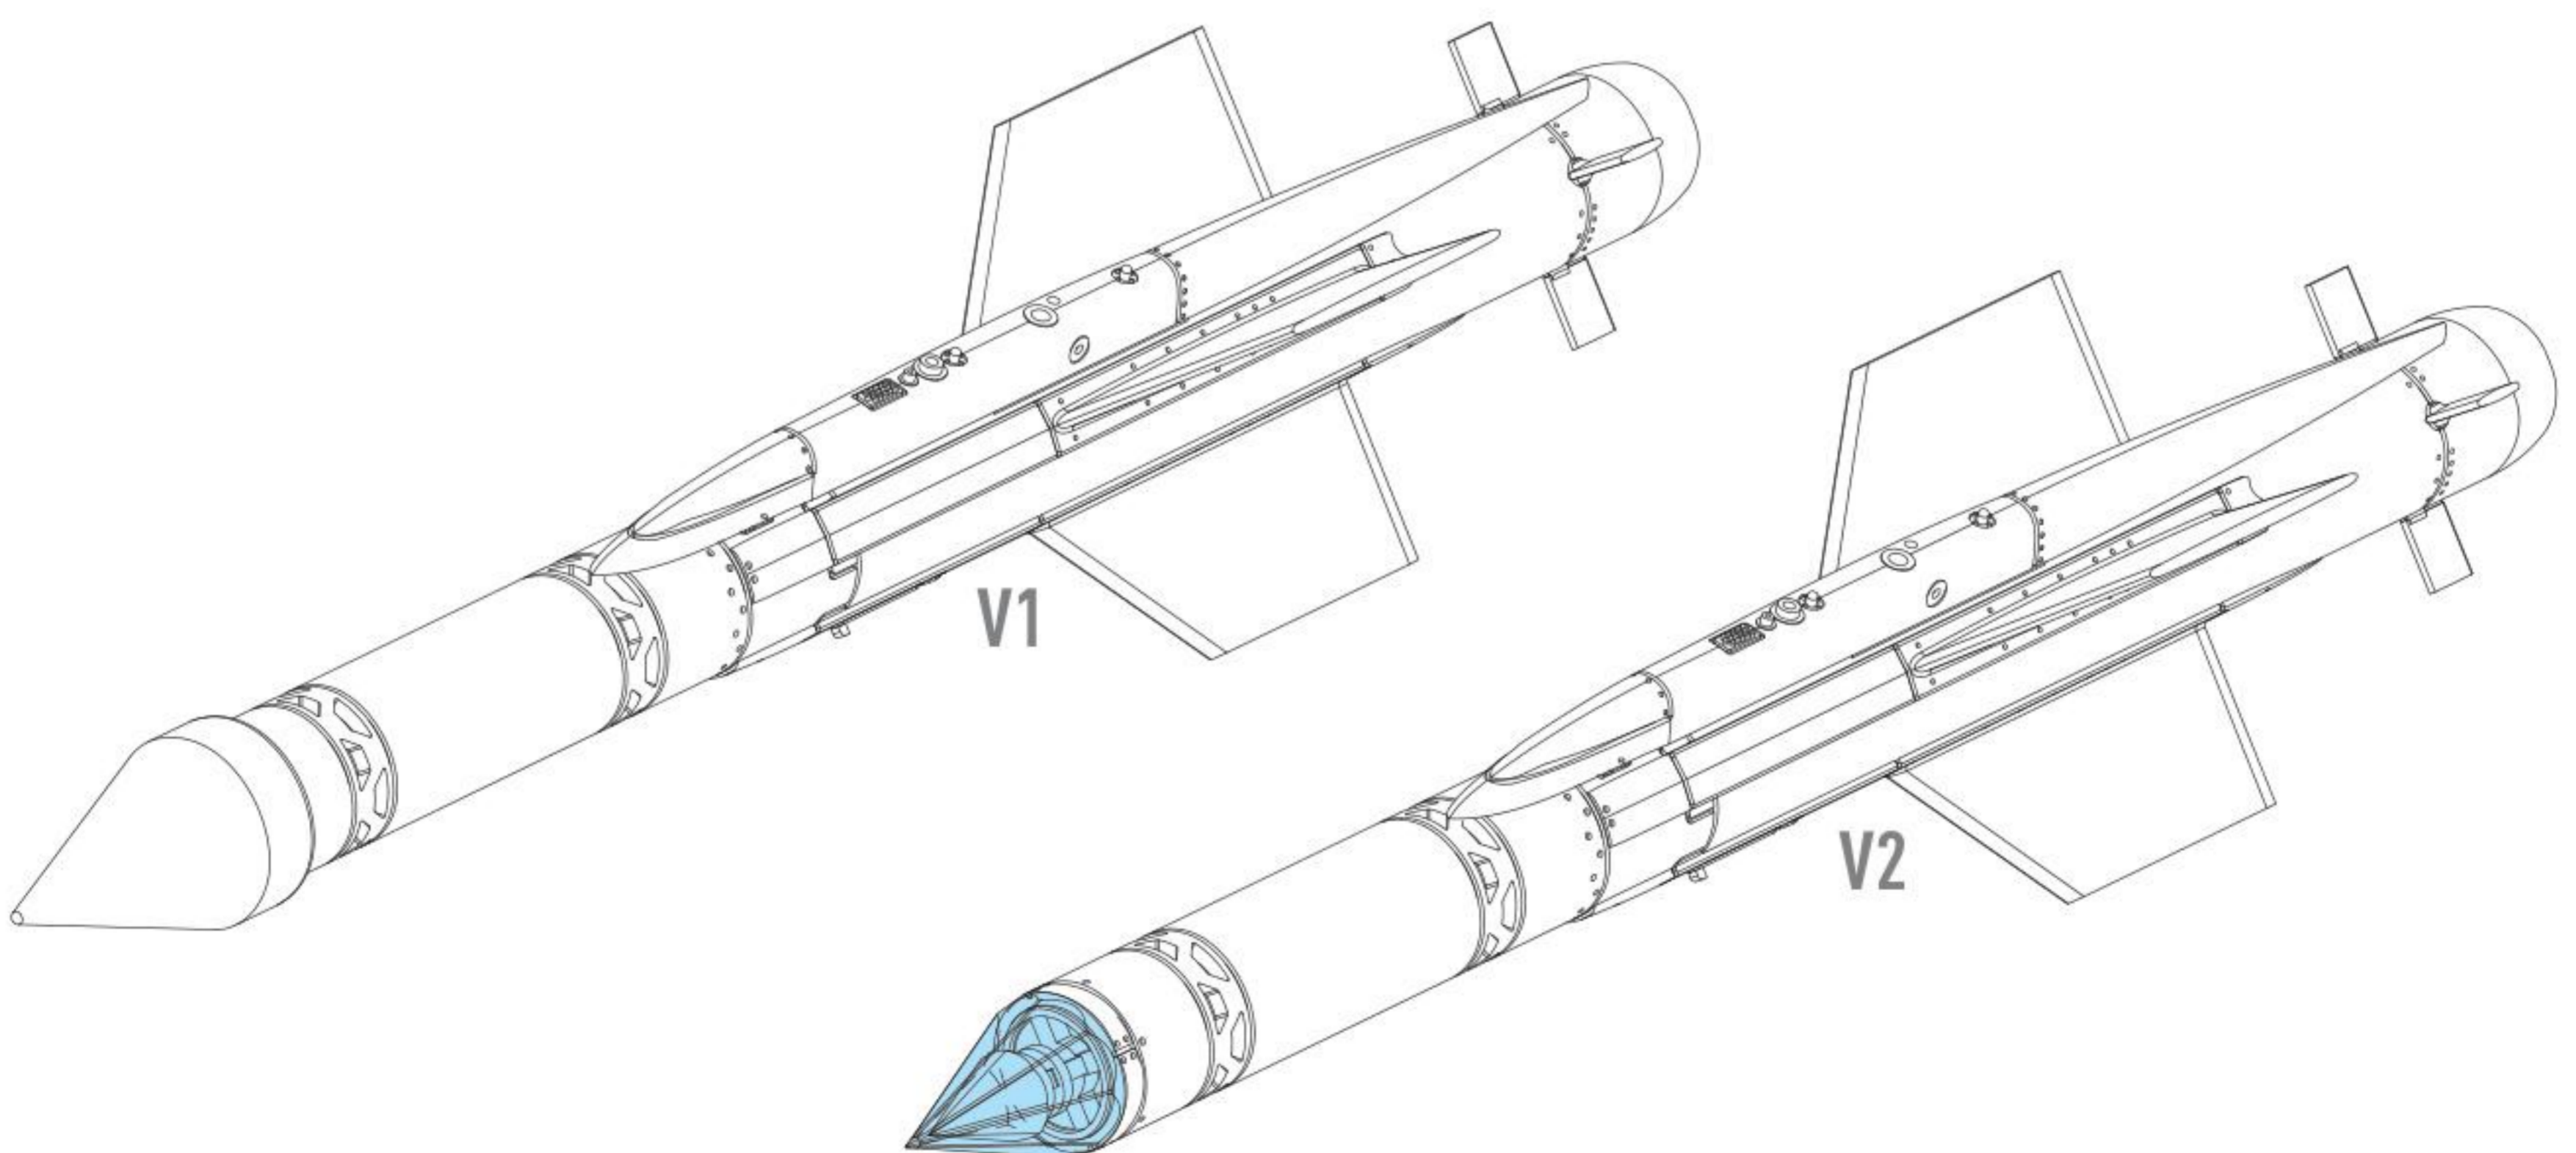

DETAILS AFTER REMOVAL FROM SUPPORTS

1 X2

**COVER WITH GLOSSY VARNISH
 USING AN AIRBRUSH**

COLORS	GUNZE / AQUEOUS	GUNZE / MR.COLOR
WHITE	H1	C1
BLACK	H2	C2
RED	H3	C3