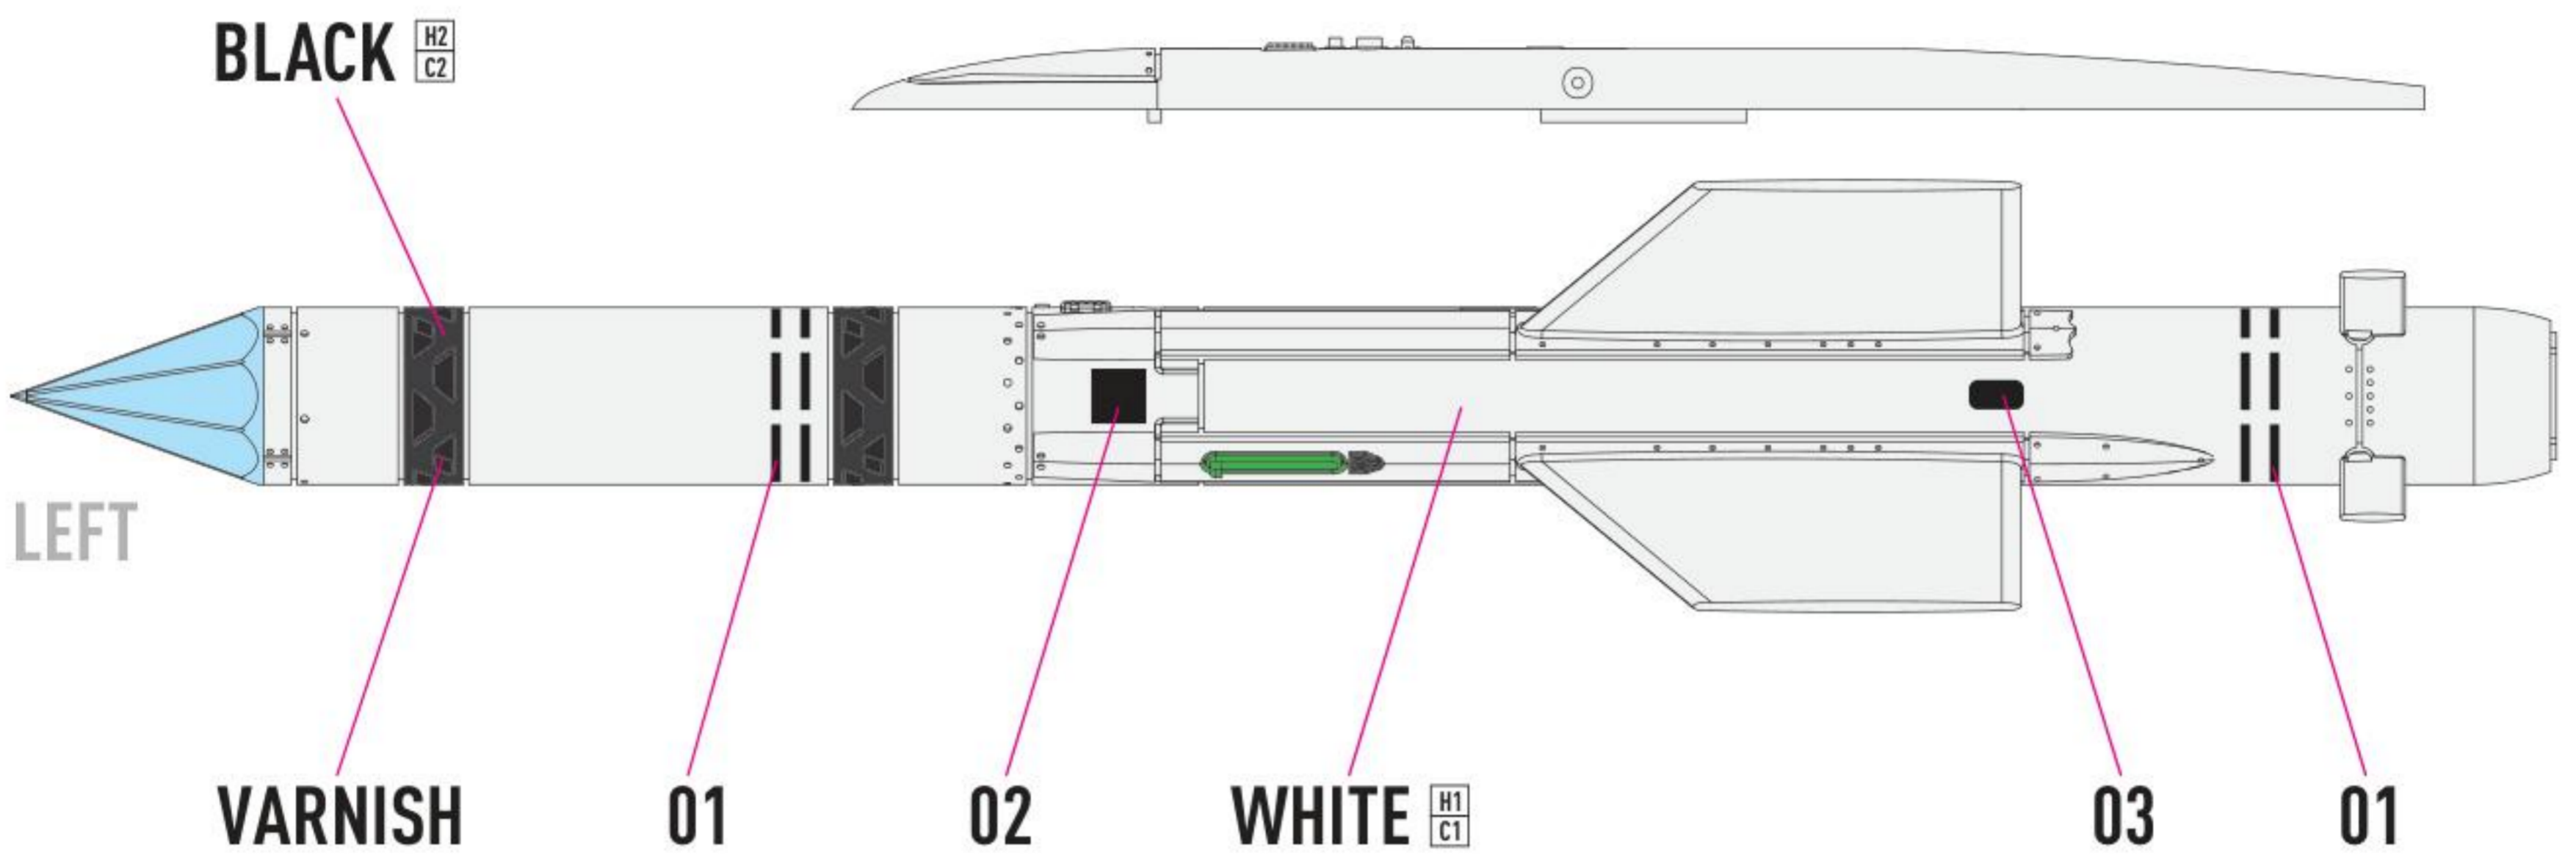

DETAILS AFTER REMOVAL FROM SUPPORTS

1 X2

**COVER WITH GLOSSY VARNISH
 USING AN AIRBRUSH**

COLORS	GUNZE / AQUEOUS	GUNZE / MR.COLOR
WHITE	H1	C1
BLACK	H2	C2
RED	H3	C3