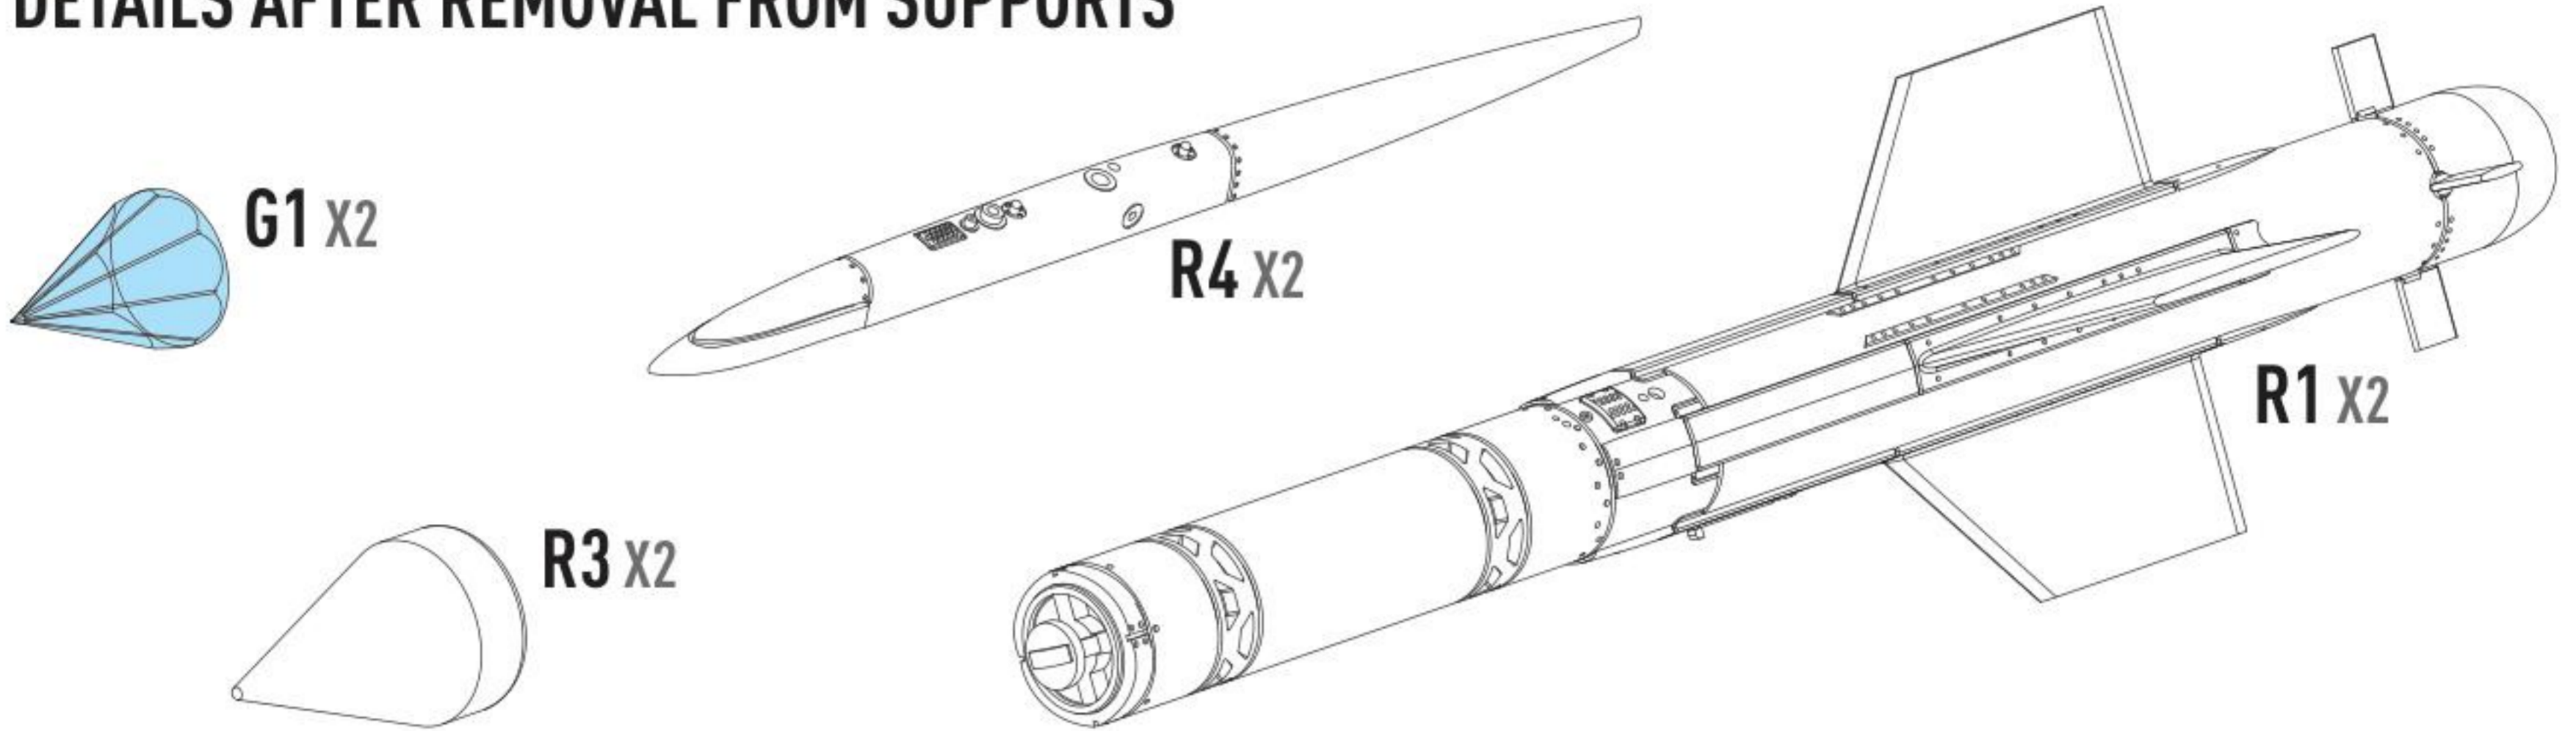

DETAILS AFTER REMOVAL FROM SUPPORTS

1 X2

**COVER WITH GLOSSY VARNISH
 USING AN AIRBRUSH**

COLORS	GUNZE / AQUEOUS	GUNZE / MR.COLOR
WHITE	H1	C1
BLACK	H2	C2
RED	H3	C3