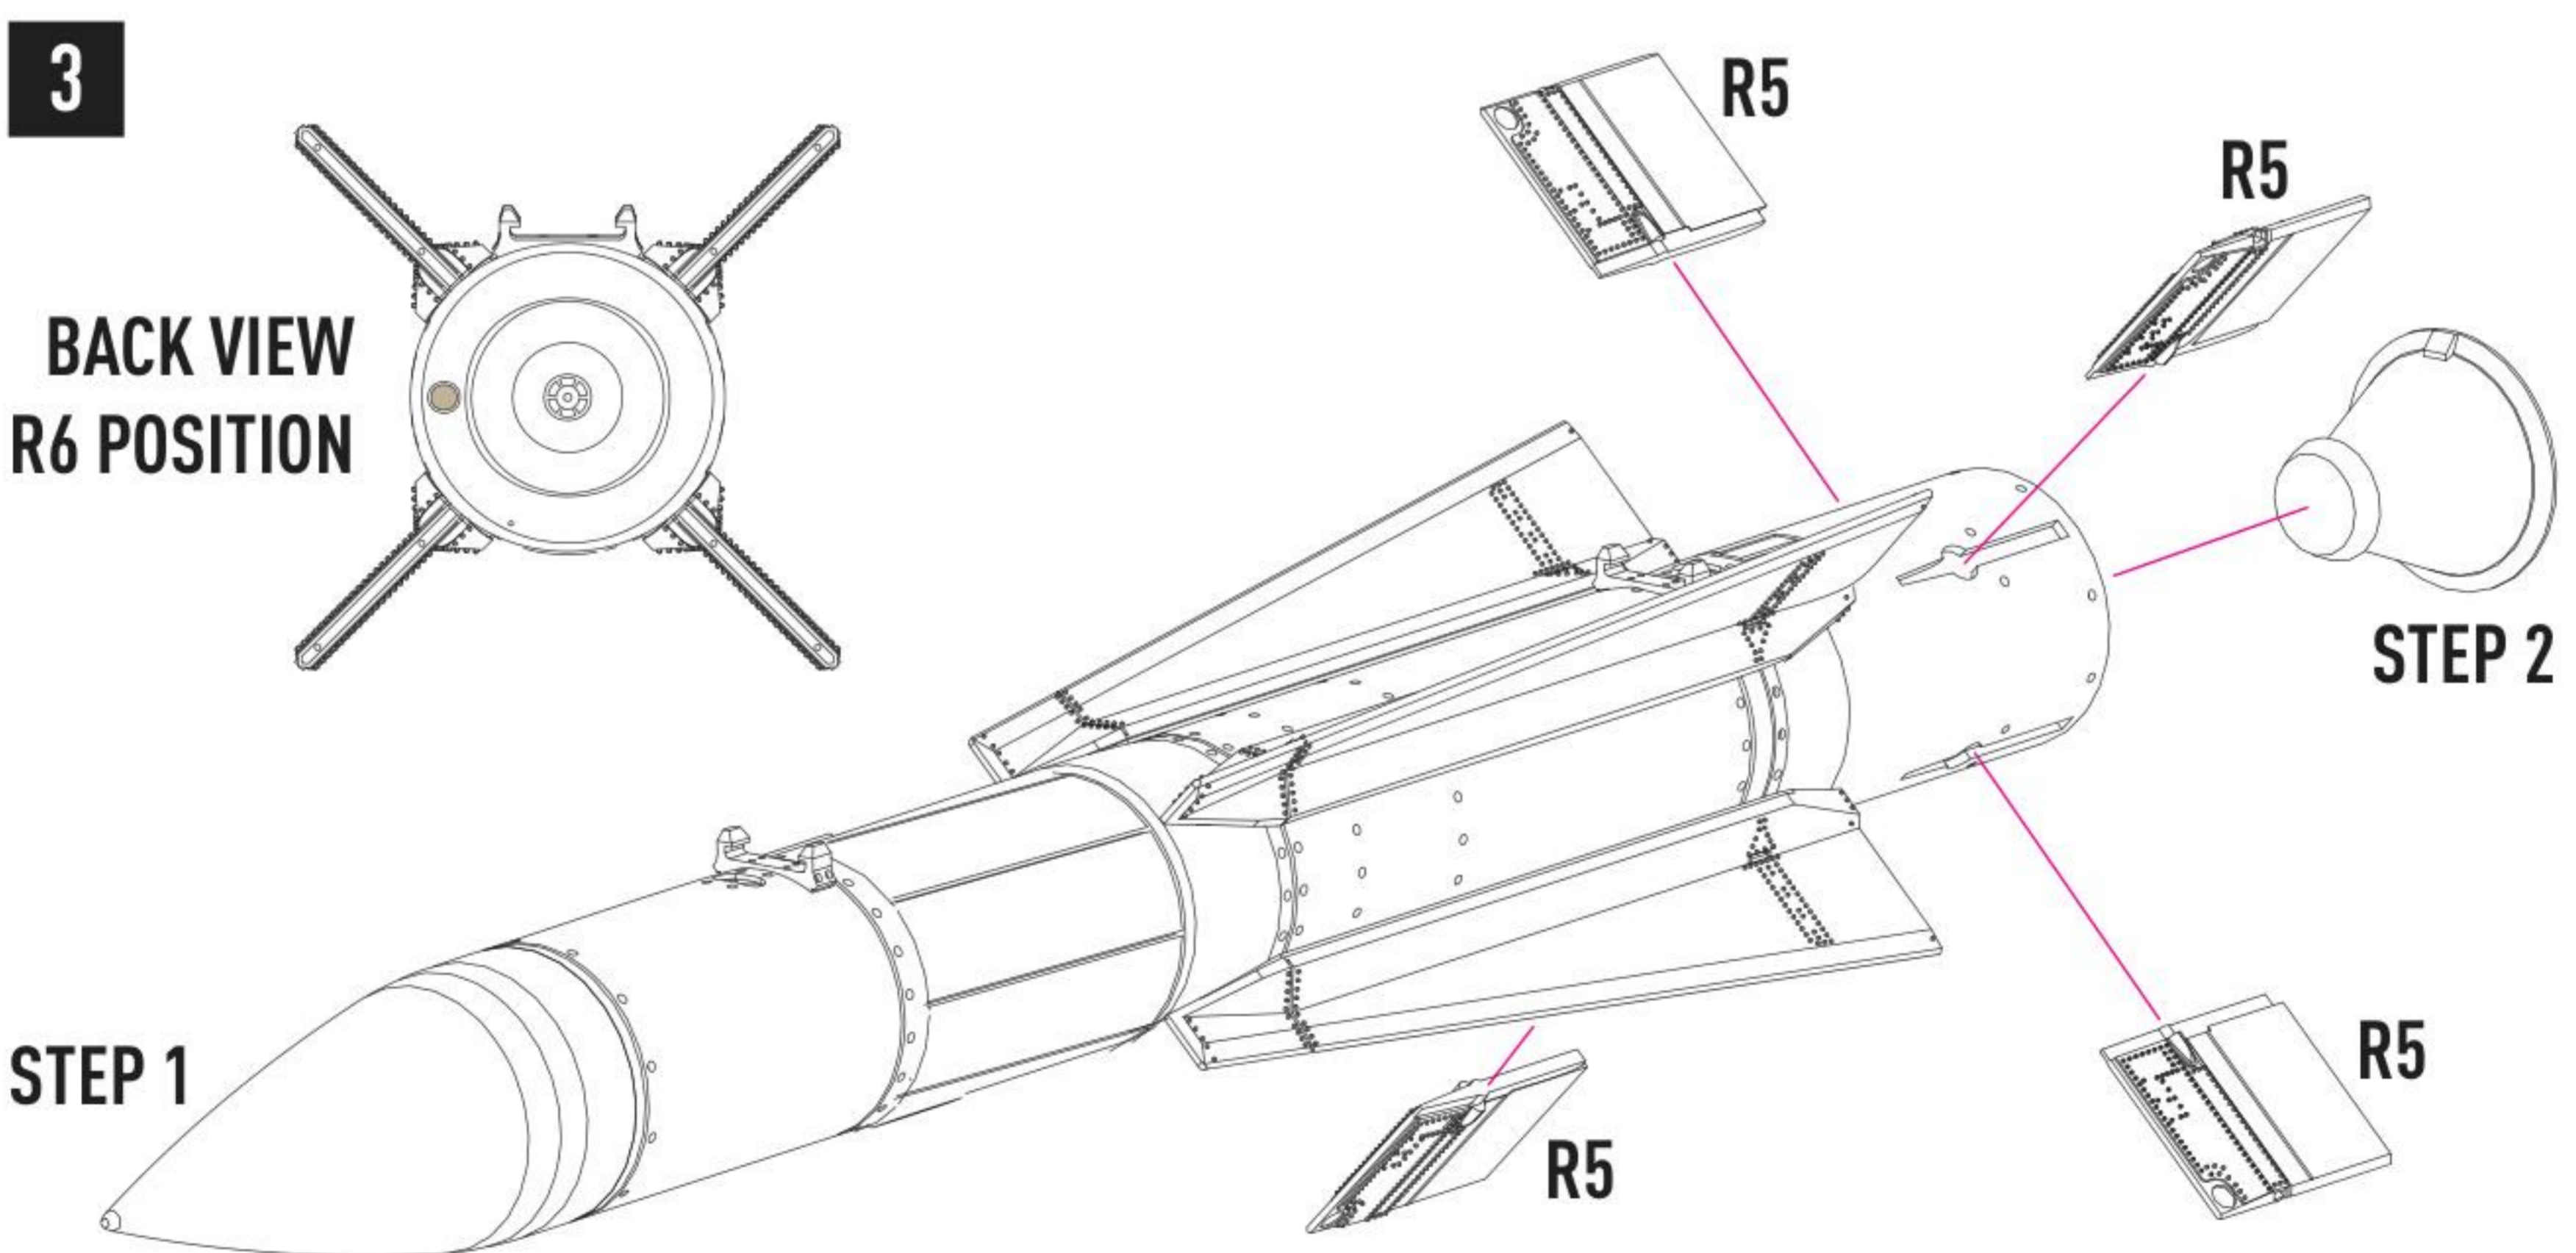

DETAILS AFTER REMOVAL FROM SUPPORTS

COLORS	GUNZE / AQUEOUS	GUNZE / MR.COLOR	FEDERAL STANDARD
WHITE	H316	C316	FS 17875
GRAY	H317	C317	FS 36231
SILVER	H8	C8	

COLORS	GUNZE / AQUEOUS	GUNZE / MR.COLOR	FEDERAL STANDARD
BROWN	H7	C7	
RED MADDER	H86	C68	
LIGHT GRAY	H338	C338	FS 36495