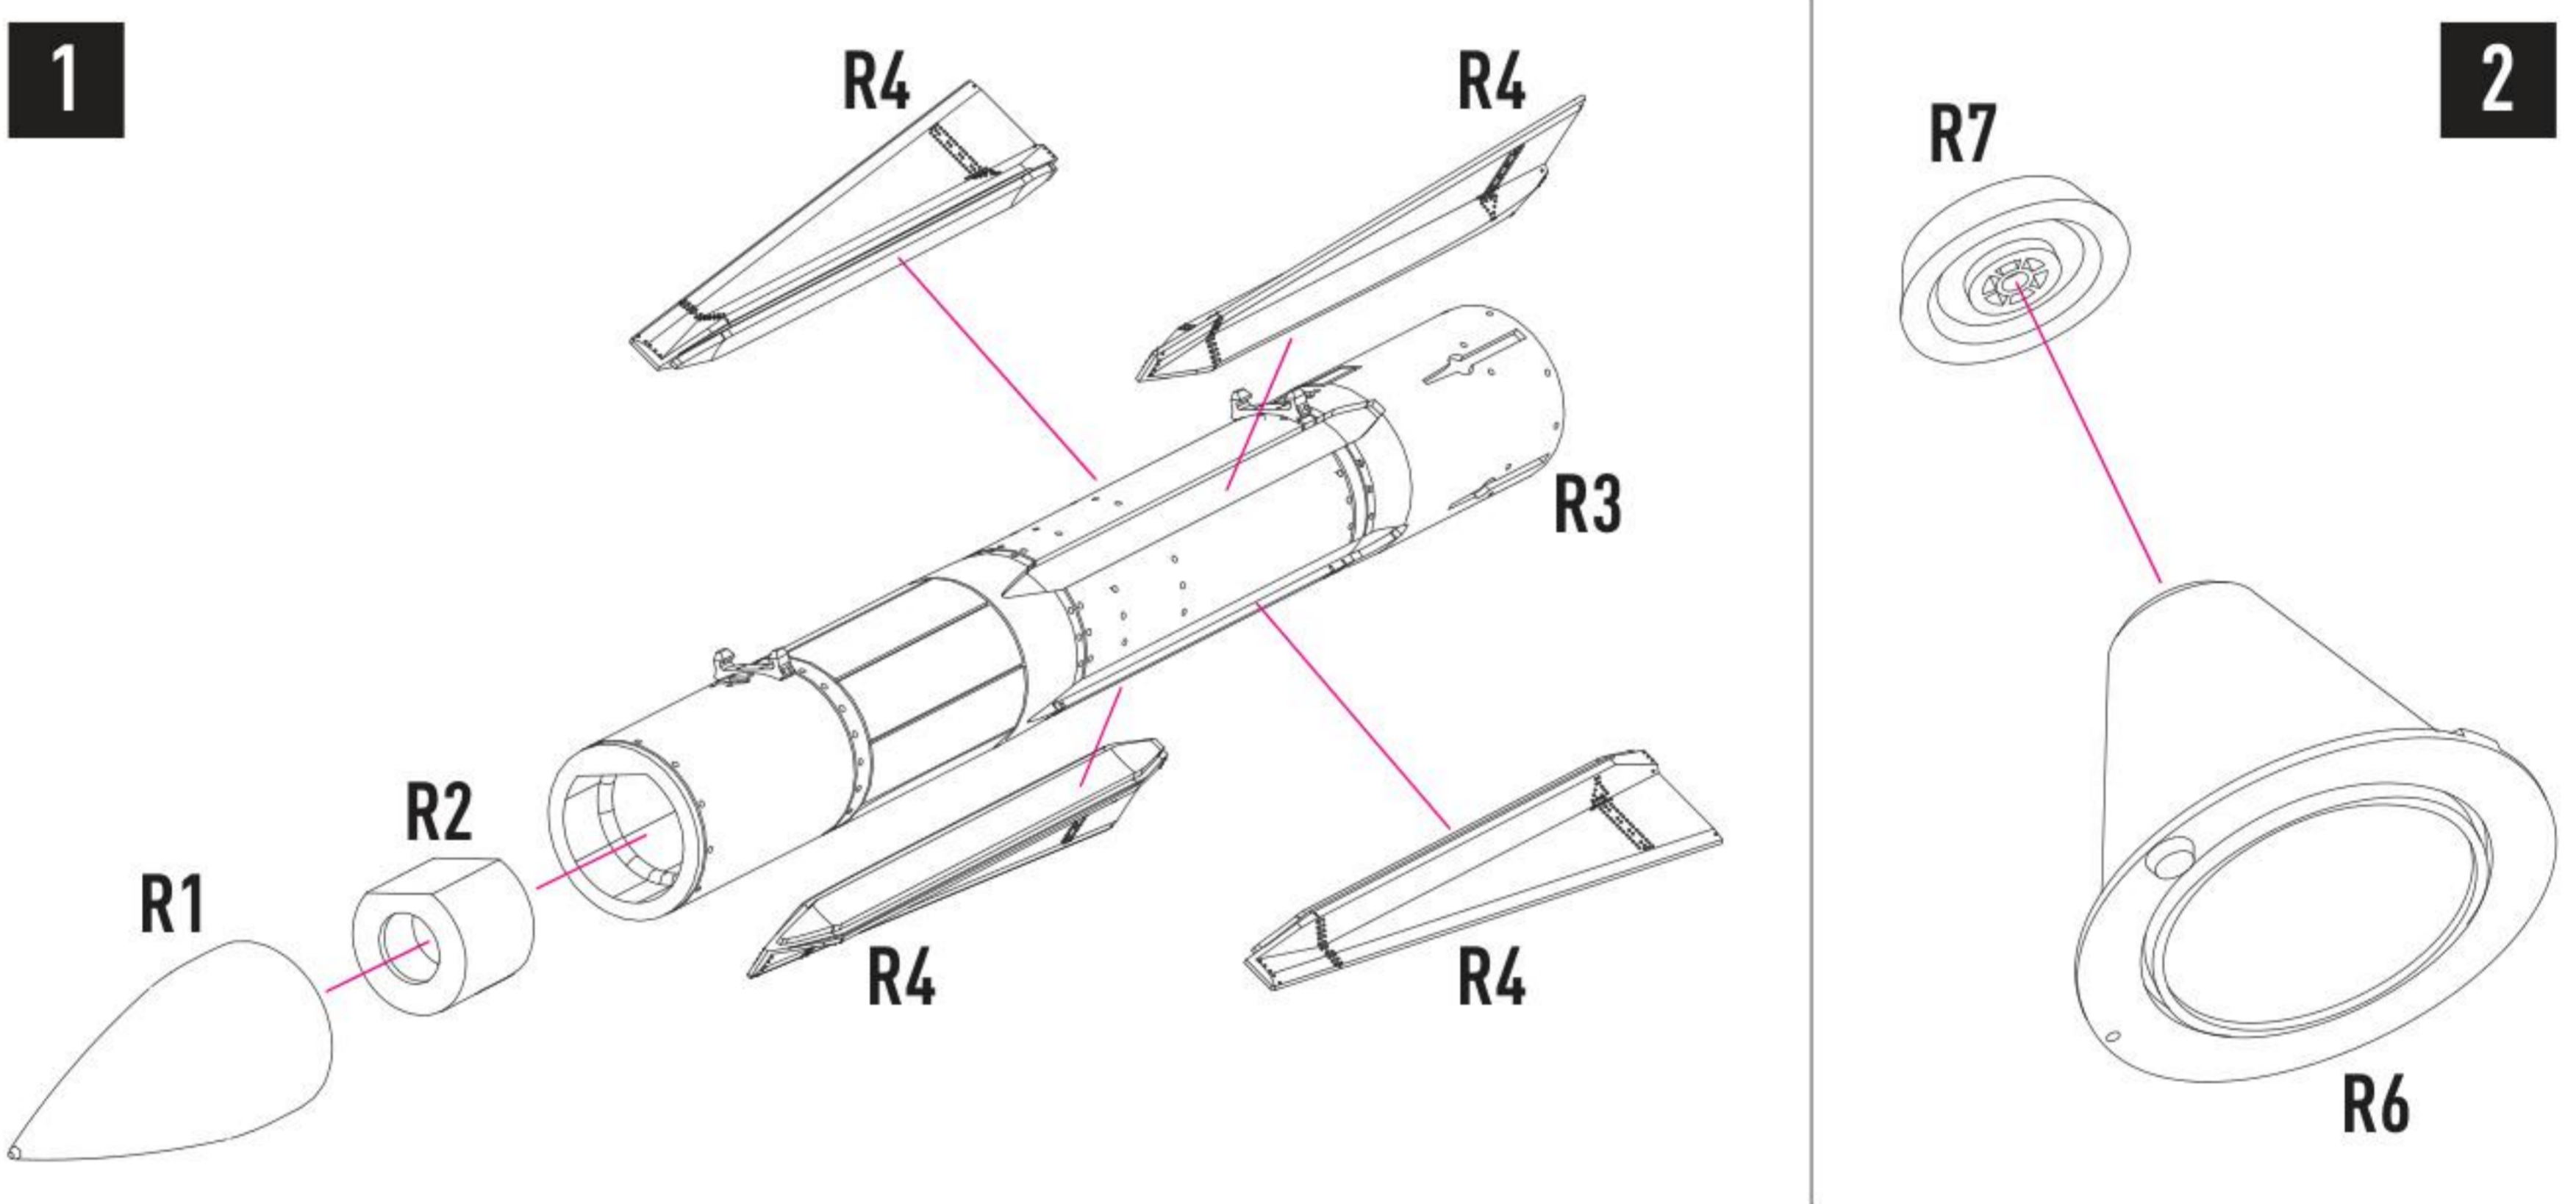

DETAILS AFTER REMOVAL FROM SUPPORTS

COLORS	GUNZE / AQUEOUS	GUNZE / MR.COLOR	FEDERAL STANDARD
WHITE	H316	C316	FS 17875
GRAY	H317	C317	FS 36231
SILVER	H8	C8	

COLORS	GUNZE / AQUEOUS	GUNZE / MR.COLOR	FEDERAL STANDARD
BROWN	H7	C7	
RED MADDER	H86	C68	
LIGHT GRAY	H338	C338	FS 36495