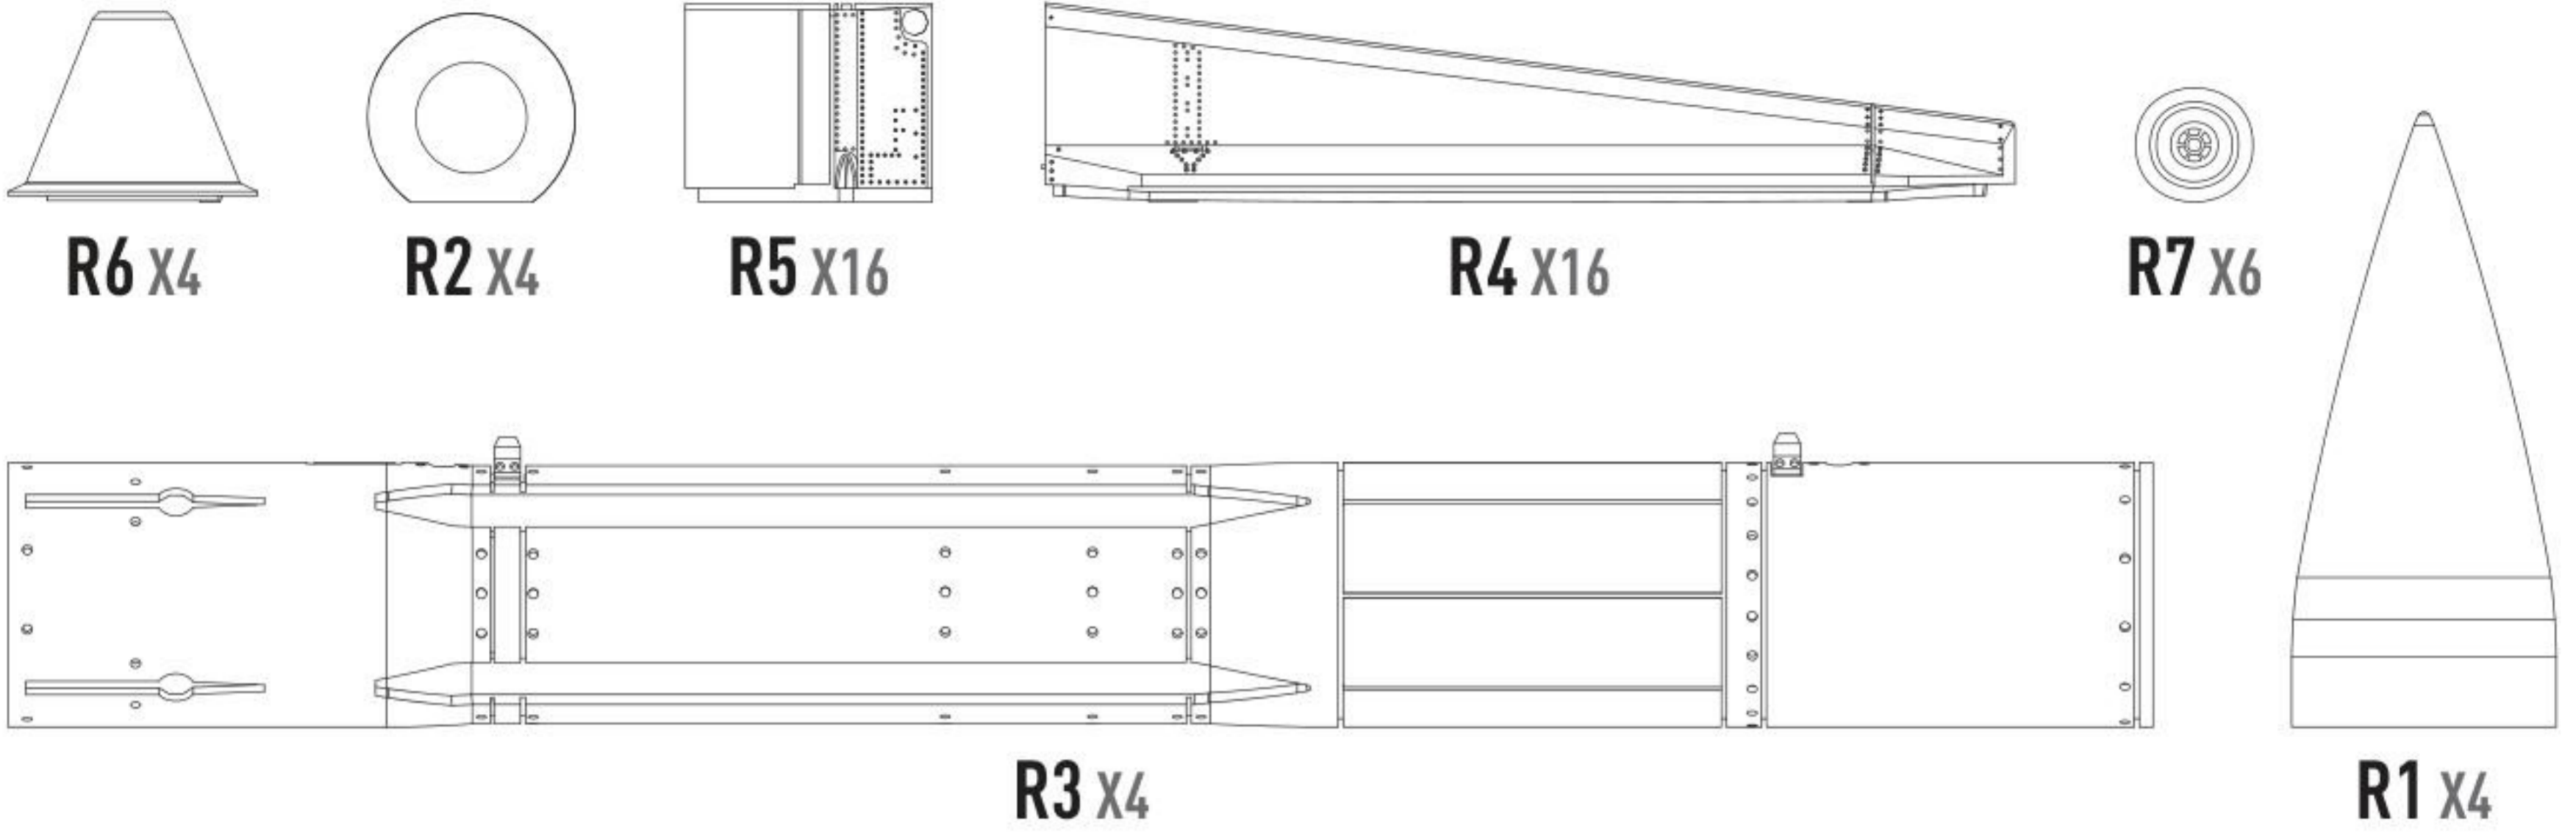

DETAILS AFTER REMOVAL FROM SUPPORTS

COLORS	GUNZE / AQUEOUS	GUNZE / MR.COLOR	FEDERAL STANDARD
WHITE	H316	C316	FS 17875
GRAY	H317	C317	FS 36231
SILVER	H8	C8	

COLORS	GUNZE / AQUEOUS	GUNZE / MR.COLOR	FEDERAL STANDARD
BROWN	H7	C7	
RED MADDER	H86	C68	
LIGHT GRAY	H338	C338	FS 36495