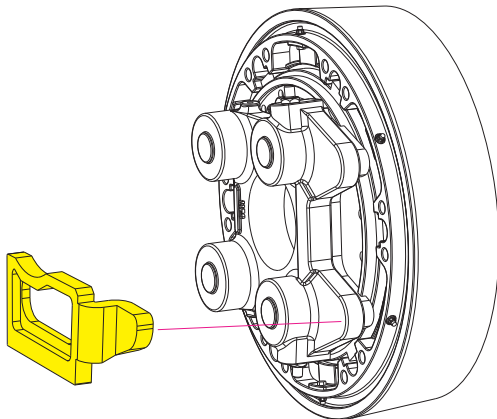

RESIN PARTS
FOR SCALE PLASTIC KITS

BAE HAWK MK200 WHEELS SET

INSTRUCTION **RS48-0304**

general issues: info@reskit.com.ua / claim resolution: claims@reskit.com.ua

WWW.RESKIT.COM.UA

[www.fb.com/reskit.official](https://www.facebook.com/reskit.official)