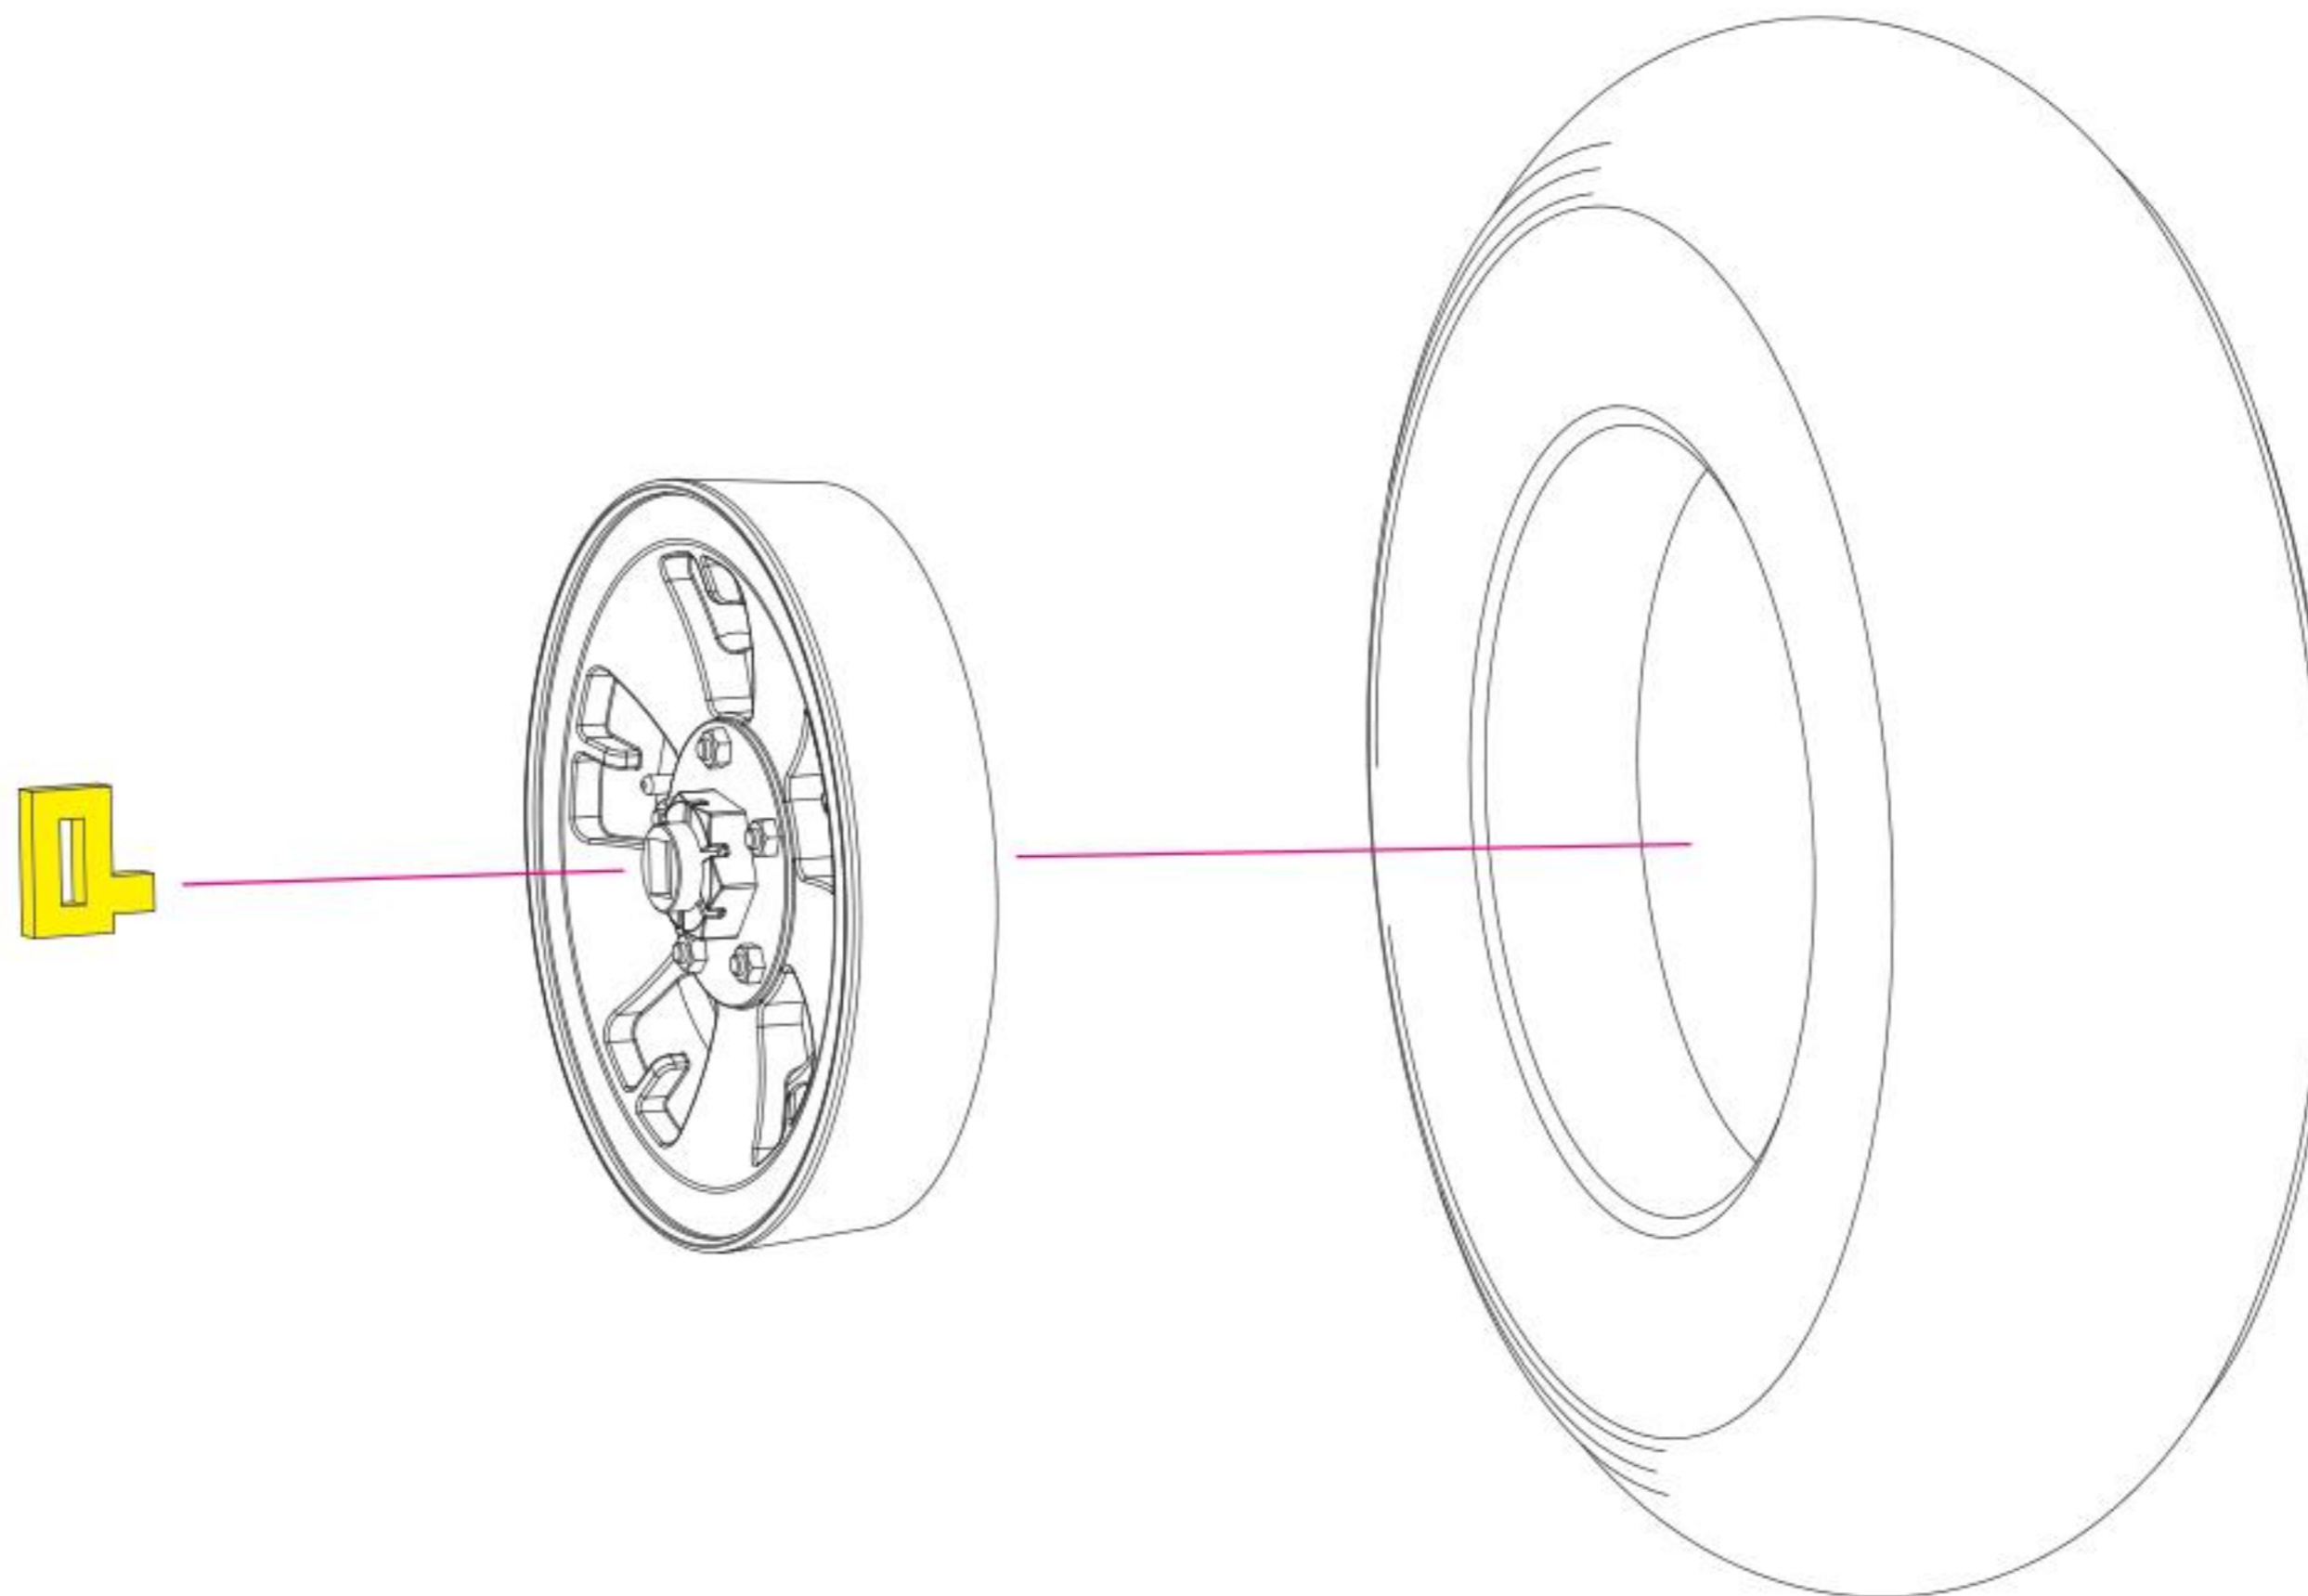

RESIN PARTS
FOR SCALE PLASTIC KITS

HAWKER HURRICANE WHEELS SET LATE TYPE 2 (WEIGHTED)

INSTRUCTION **RS48-0289**

general Issues: info@reskit.com.ua / claim resolution: claims@reskit.com.ua

RESKIT-MODELS.COM