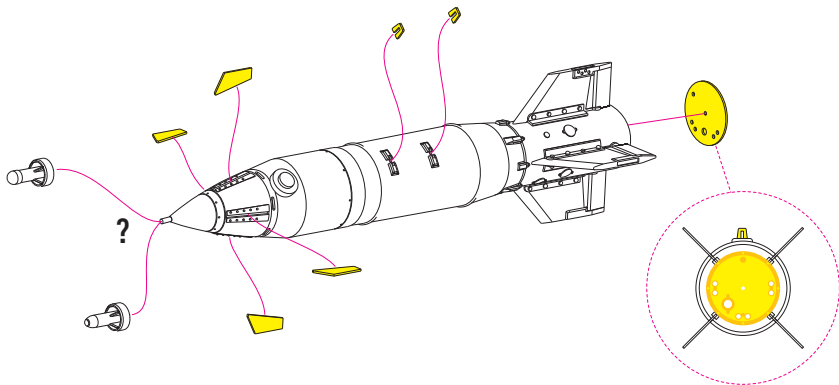

RESIN PARTS
FOR SCALE PLASTIC KITS

KAB-500L (500KG) GUIDED BOMB (2 PCS)

INSTRUCTION **RS48-0099**

general issues: info@reskit.com.ua / claim resolution: claims@reskit.com.ua

WWW.RESKIT.COM.UA

[www.fb.com/reskit.official](https://www.facebook.com/reskit.official)

www.instagram.com/reskit_official

www.pinterest.com/reskit_official

RESIN PARTS
FOR SCALE PLASTIC KITS

KAB-500L (500KG) GUIDED BOMB (2 PCS)

DECAL INSTRUCTION **RS48-0099**

general issues: info@reskit.com.ua / claim resolution: claims@reskit.com.ua