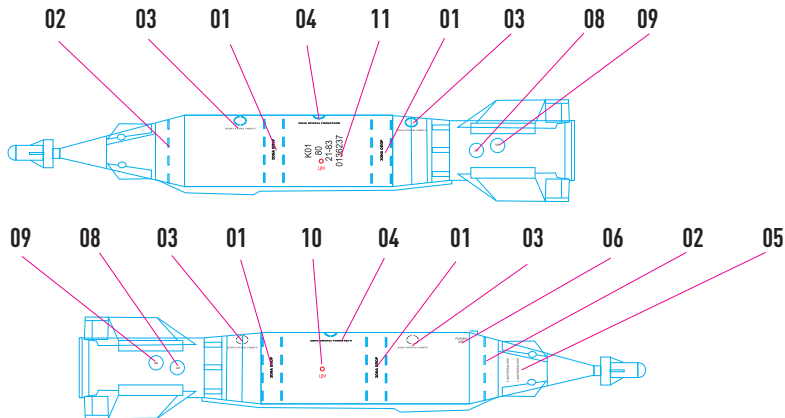

www.instagram.com/reskit_official

www.pinterest.com/reskit_official

RESIN PARTS
FOR SCALE PLASTIC KITS

KAB-500L (500KG) GUIDED BOMB (2 PCS)

DECAL INSTRUCTION **RS48-0099**

general issues: info@reskit.com.ua / claim resolution: claims@reskit.com.ua