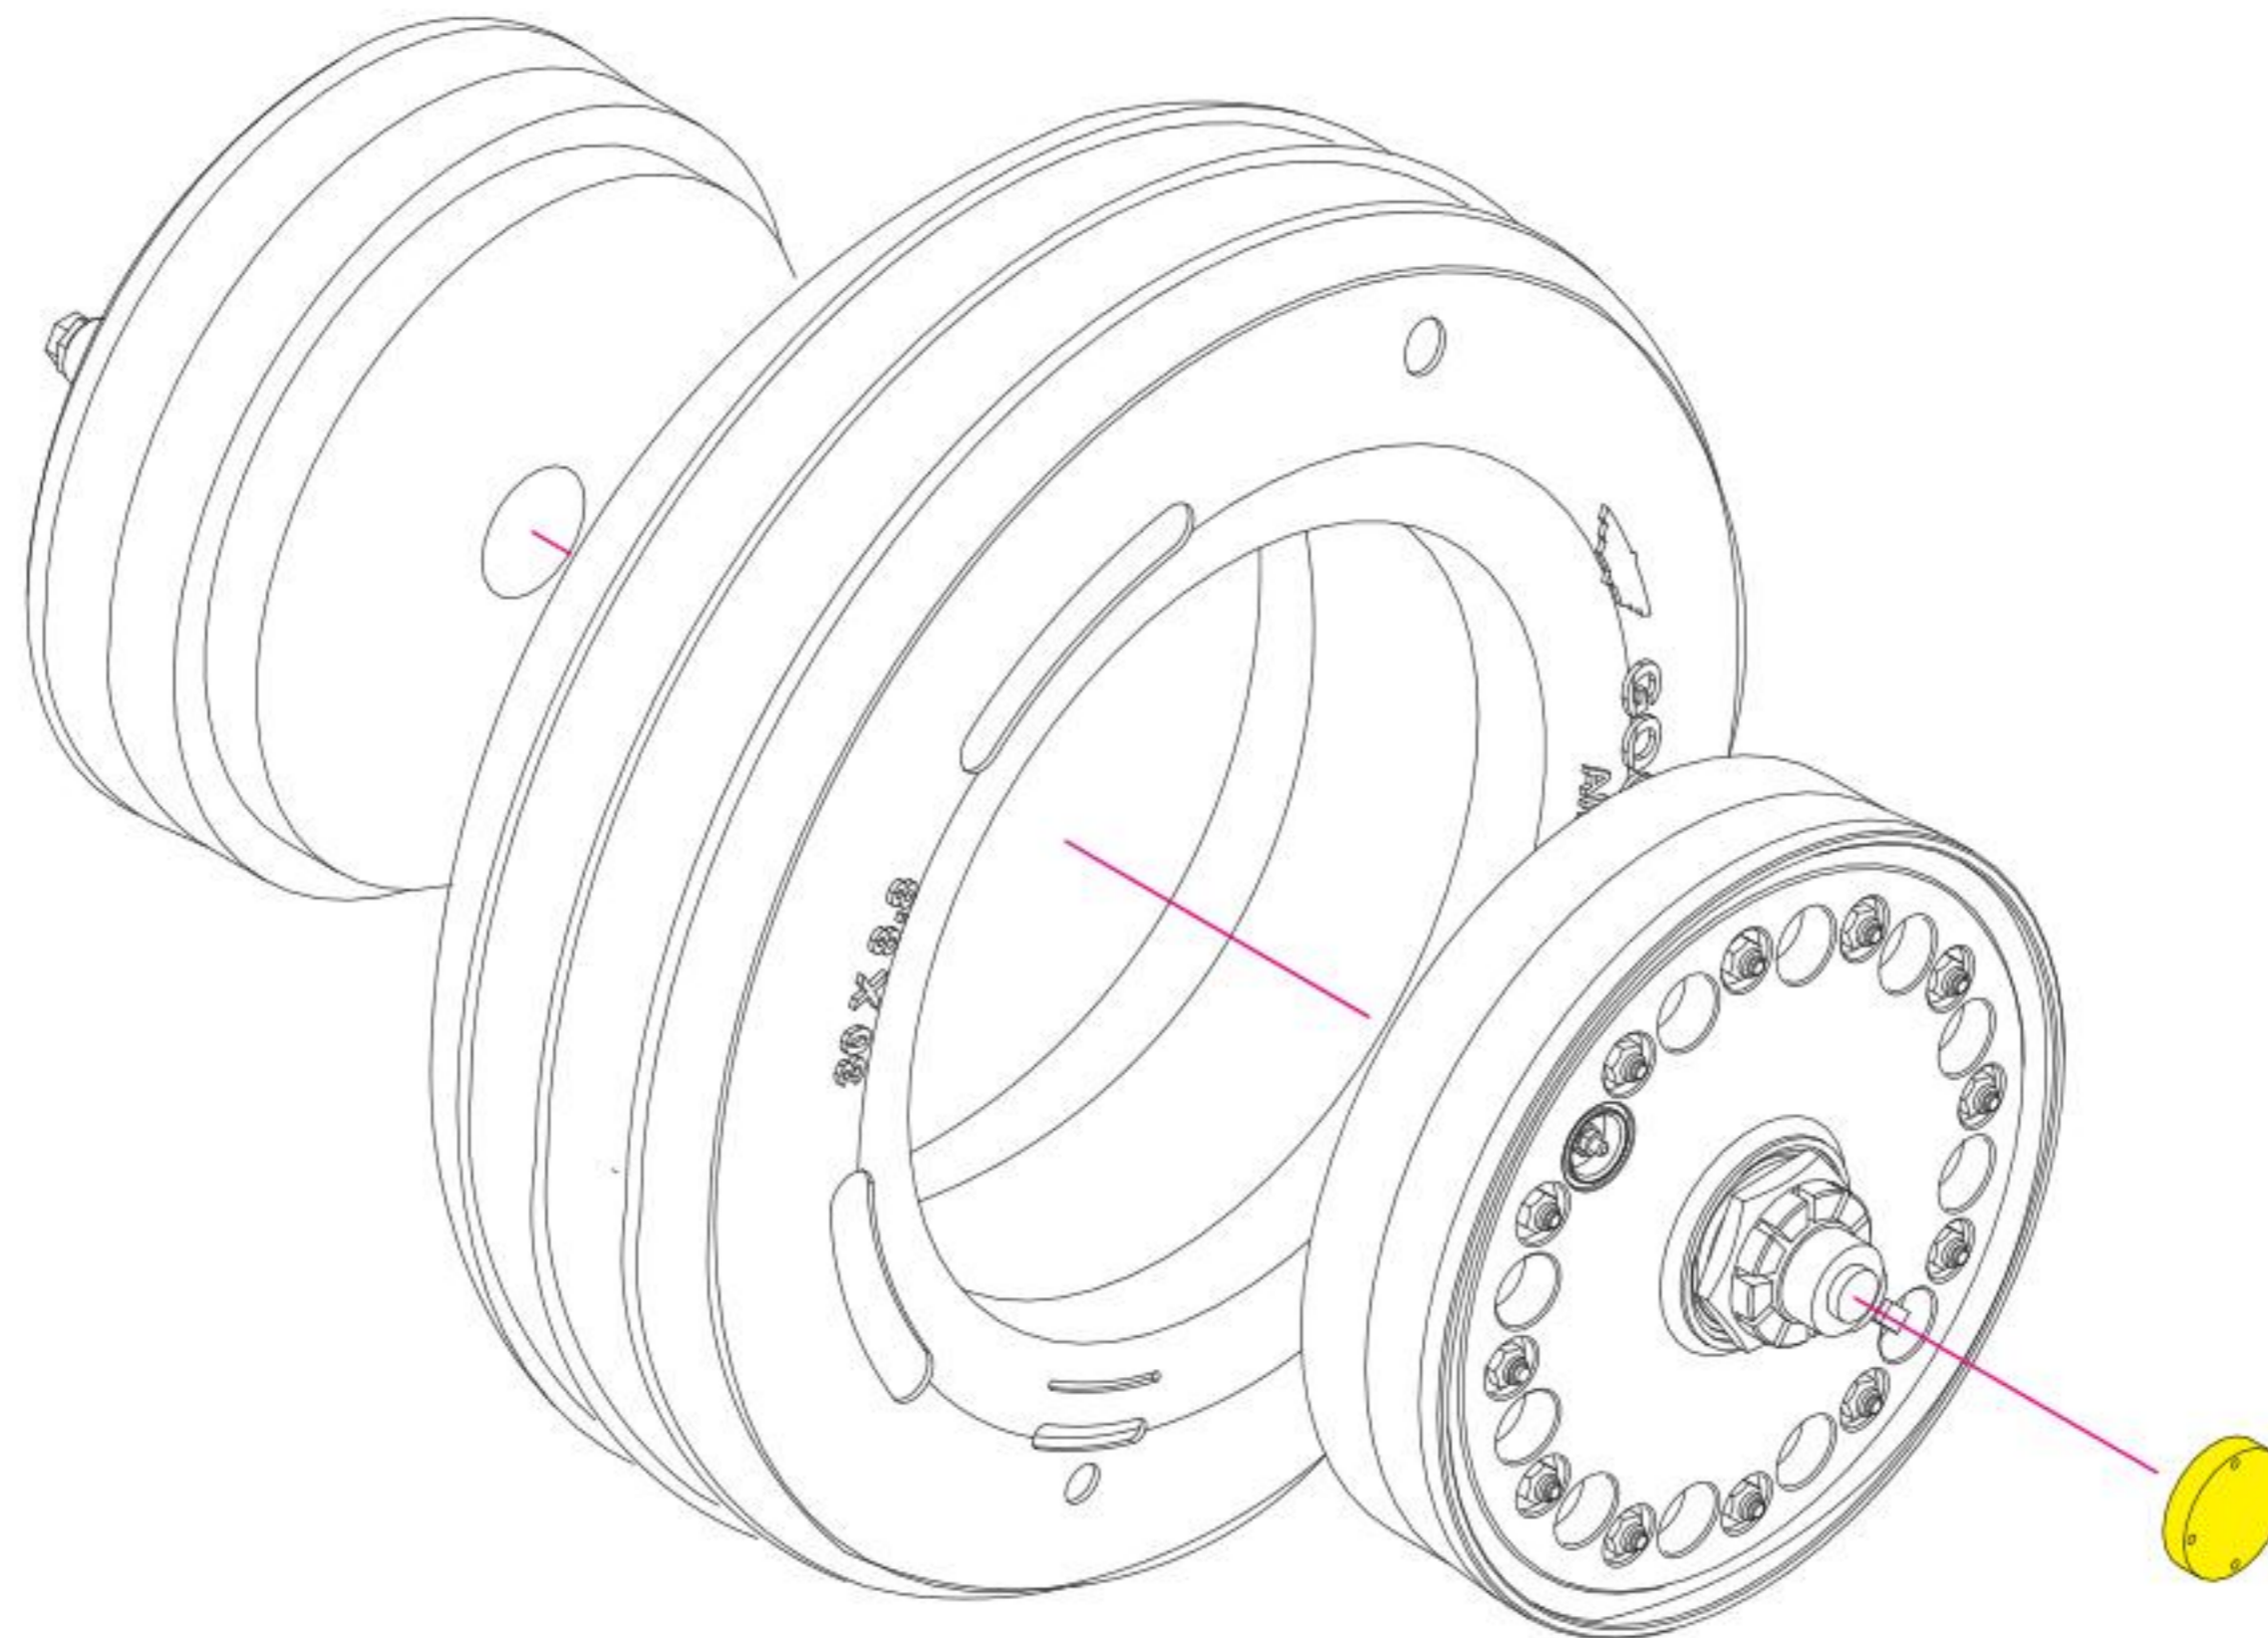

RESIN PARTS
FOR SCALE PLASTIC KITS

F-102 "DELTA DAGGER" WHEELS SET

INSTRUCTION **RS48-0073**

general Issues: info@reskit.com.ua / claim resolution: claims@reskit.com.ua

RESKIT-MODELS.COM

 fb.com/reskit.official