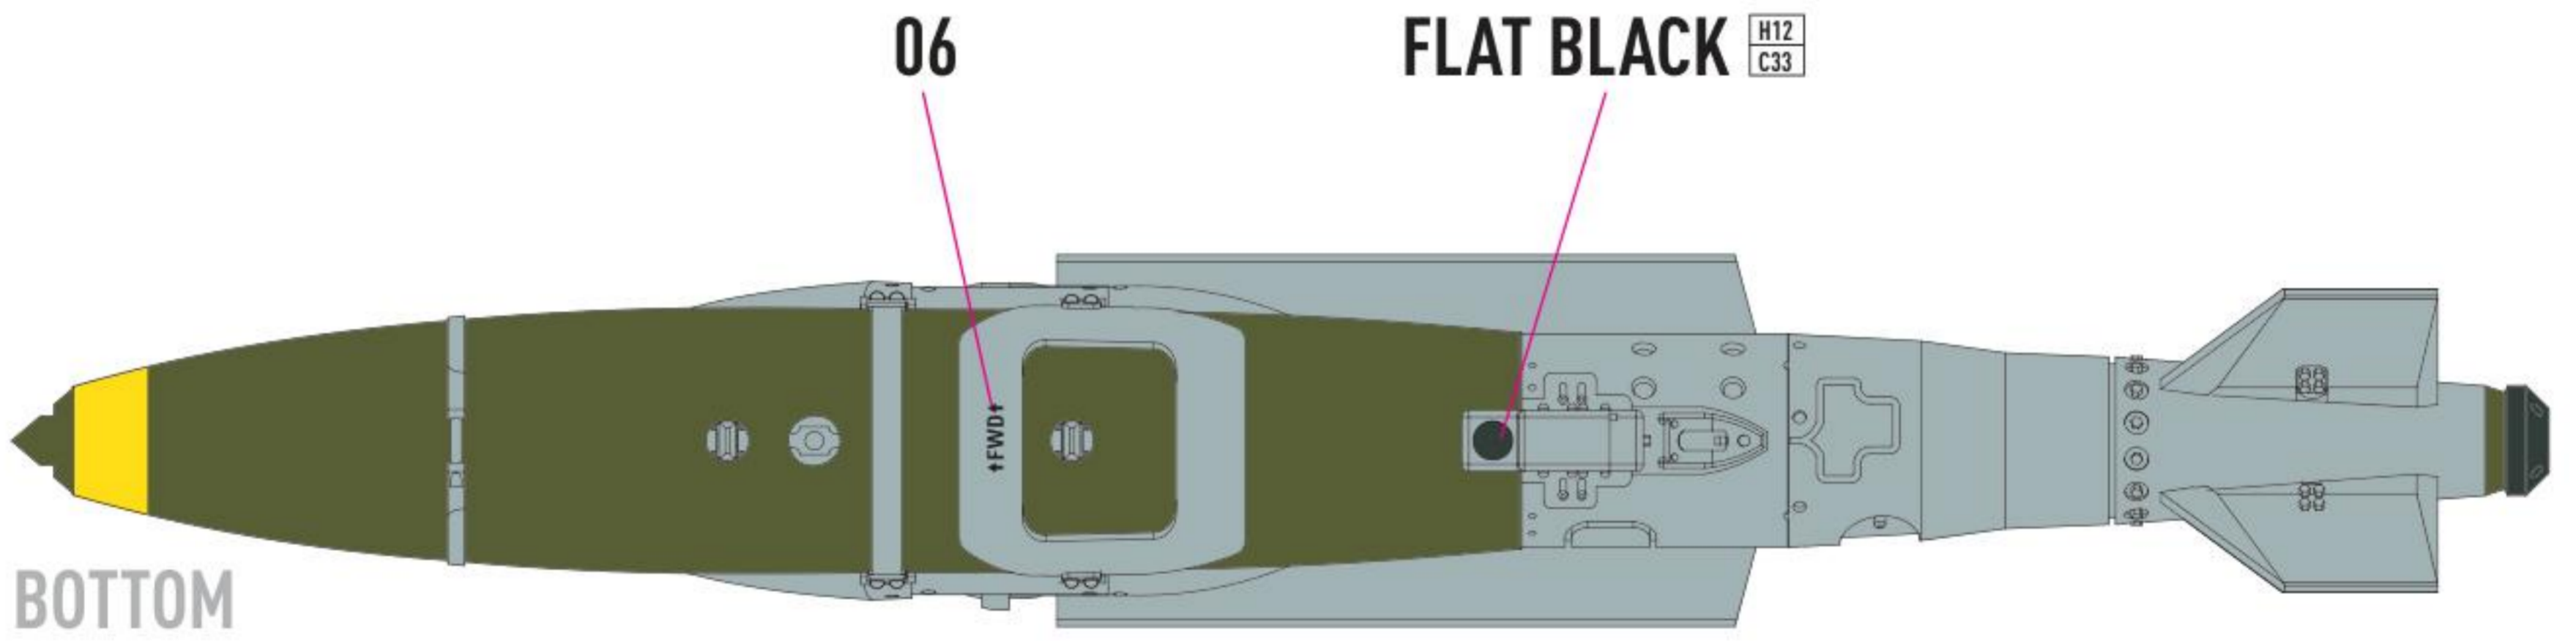

**DETAILS AFTER REMOVAL  
FROM SUPPORTS**

**1 X4**

**2 X4**

**R6 - FOR USAF  
R7 - FOR B-2A  
R8 - FOR USN**

COLORS	GUNZE / AQUEOUS	GUNZE / MR.COLOR
OLIVE DRAB	H52	C12
GRAY	H308	C308
FLAT BLACK	H12	C33

◀ R3 - FOR USAF