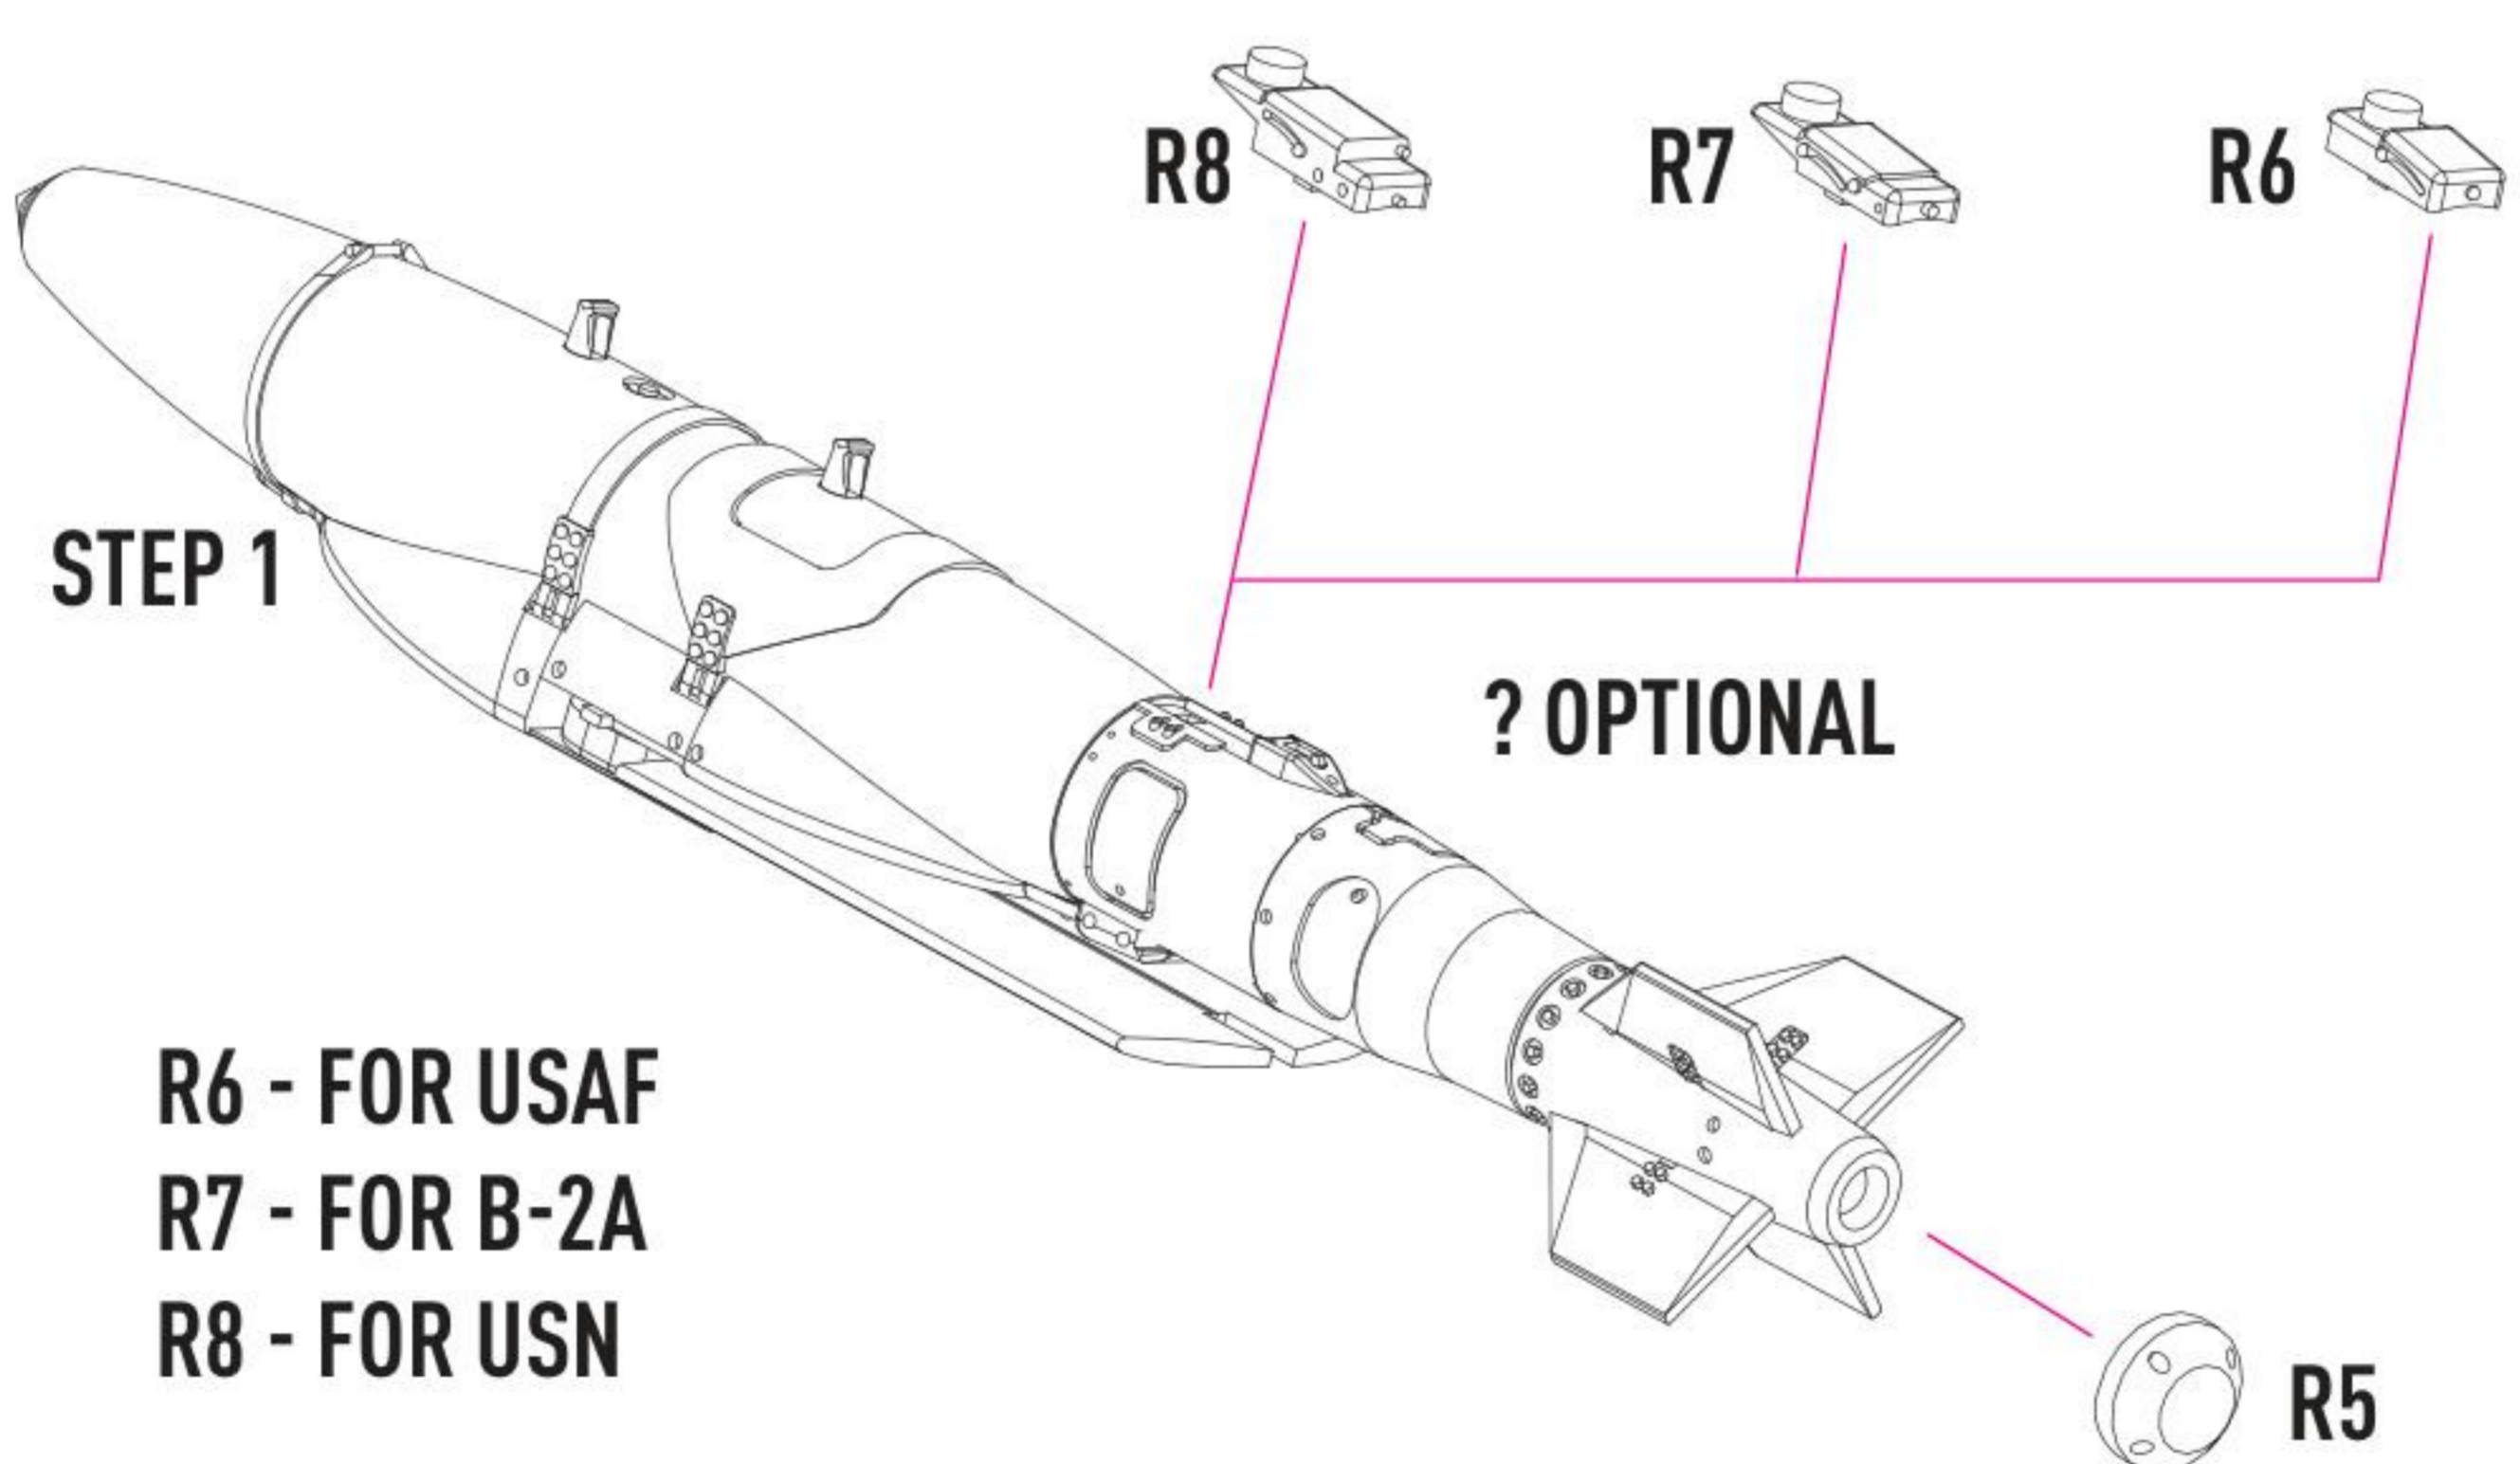

**DETAILS AFTER REMOVAL  
FROM SUPPORTS**

**1 X4**

**2 X4**

**R6 - FOR USAF  
R7 - FOR B-2A  
R8 - FOR USN**

COLORS	GUNZE / AQUEOUS	GUNZE / MR.COLOR
OLIVE DRAB	H52	C12
GRAY	H308	C308
FLAT BLACK	H12	C33

◀ R3 - FOR USAF

🔧 R4 - FOR DSU - 33B/B

◀ R10 - FOR MXU-735/B

🔴 R11 - FOR AUSTRALIAN POINTY NOSE

🔧 R12 - GPS JAMMING SENSOR