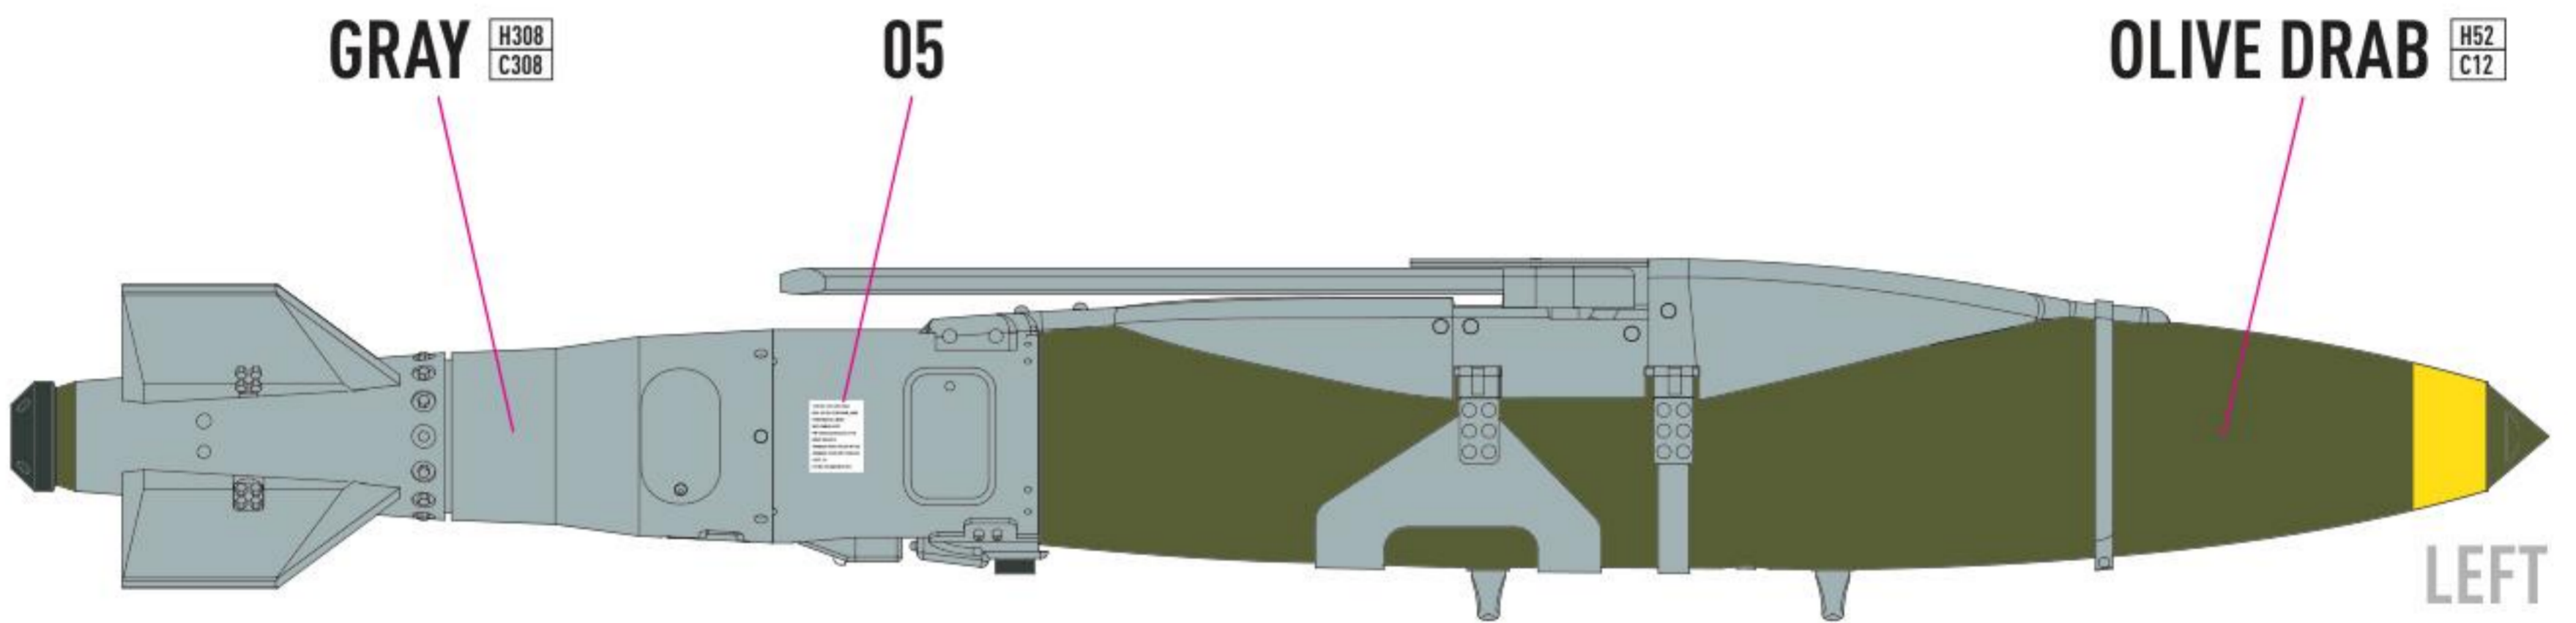

**DETAILS AFTER REMOVAL  
FROM SUPPORTS**

**1 X4**

**2 X4**

**R6 - FOR USAF  
R7 - FOR B-2A  
R8 - FOR USN**

COLORS	GUNZE / AQUEOUS	GUNZE / MR.COLOR
OLIVE DRAB	H52	C12
GRAY	H308	C308
FLAT BLACK	H12	C33

◀ R3 - FOR USAF

🔧 R4 - FOR DSU - 33B/B

◀ R10 - FOR MXU-735/B

🔴 R11 - FOR AUSTRALIAN POINTY NOSE

🔧 R12 - GPS JAMMING SENSOR