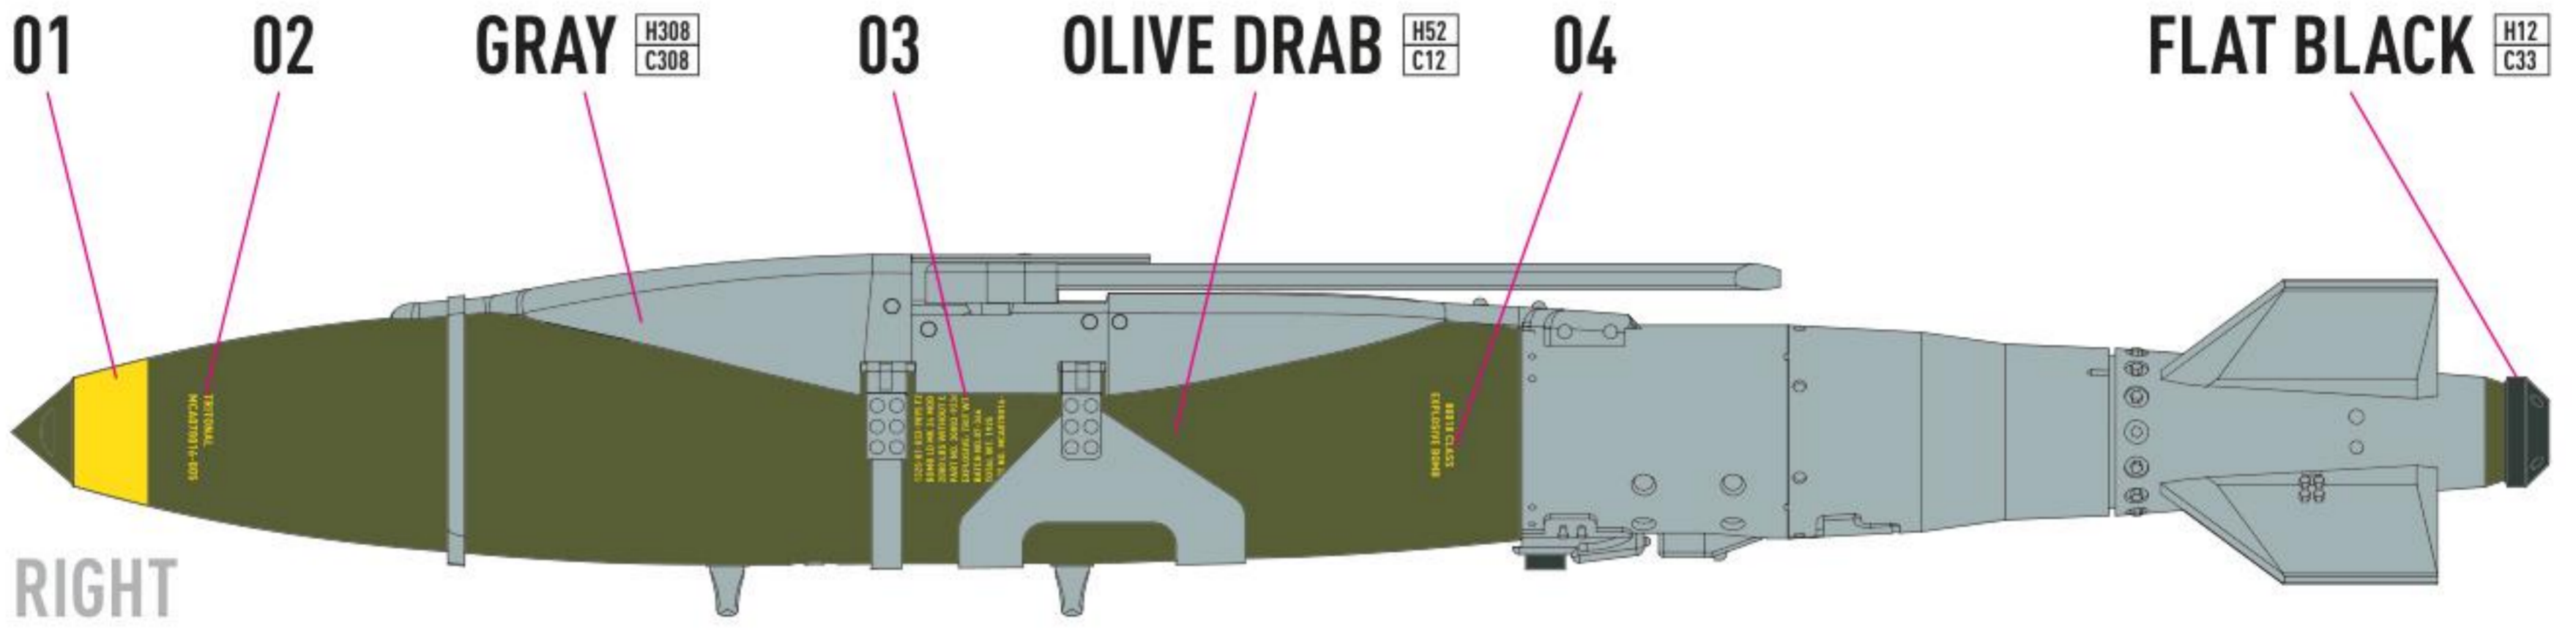

**DETAILS AFTER REMOVAL  
FROM SUPPORTS**

**1 X4**

**2 X4**

**R6 - FOR USAF  
R7 - FOR B-2A  
R8 - FOR USN**

COLORS	GUNZE / AQUEOUS	GUNZE / MR.COLOR
OLIVE DRAB	H52	C12
GRAY	H308	C308
FLAT BLACK	H12	C33

◀ R3 - FOR USAF