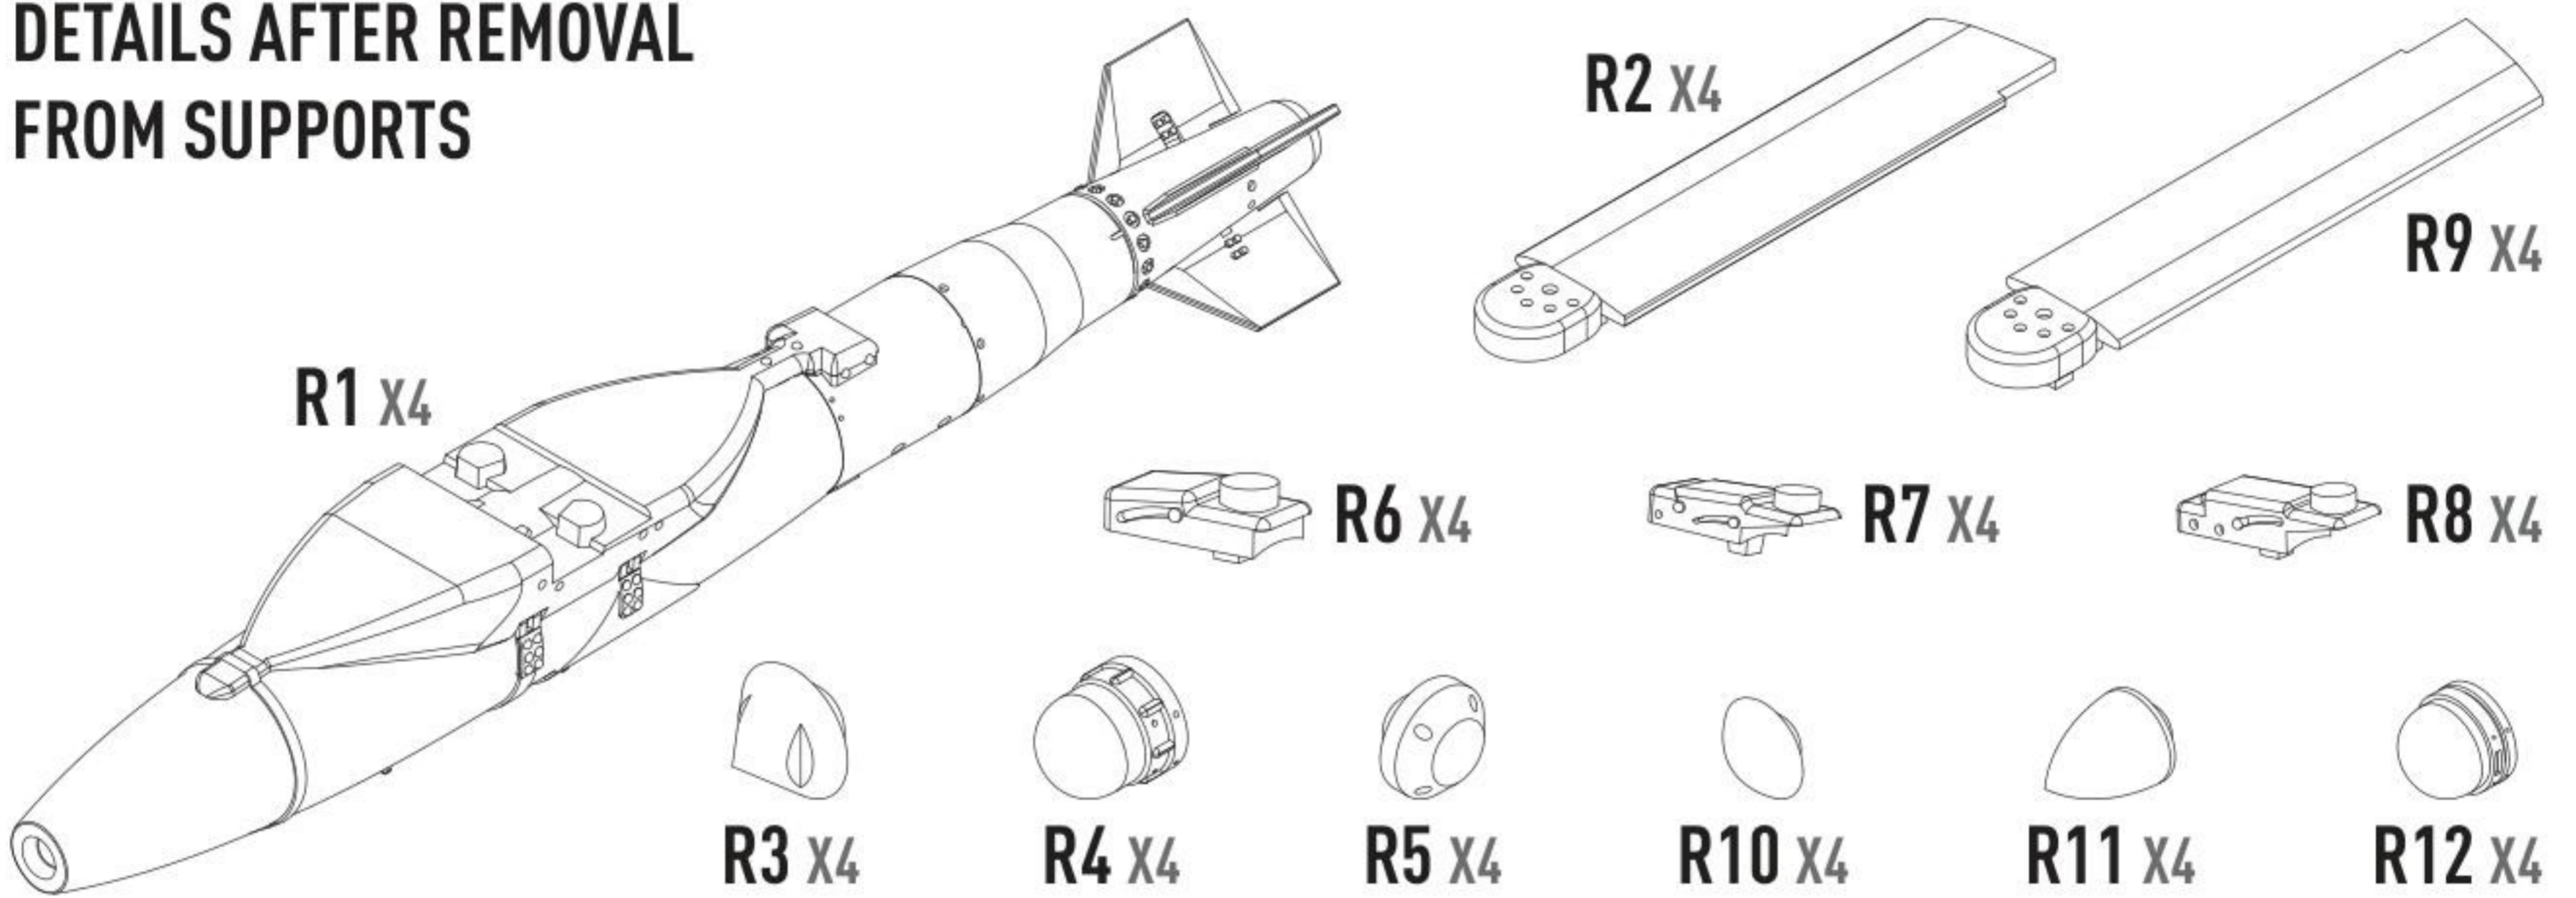

**DETAILS AFTER REMOVAL  
FROM SUPPORTS**

**1 X4**

**2 X4**

**R6 - FOR USAF  
R7 - FOR B-2A  
R8 - FOR USN**

COLORS	GUNZE / AQUEOUS	GUNZE / MR.COLOR
OLIVE DRAB	H52	C12
GRAY	H308	C308
FLAT BLACK	H12	C33

◀ R3 - FOR USAF