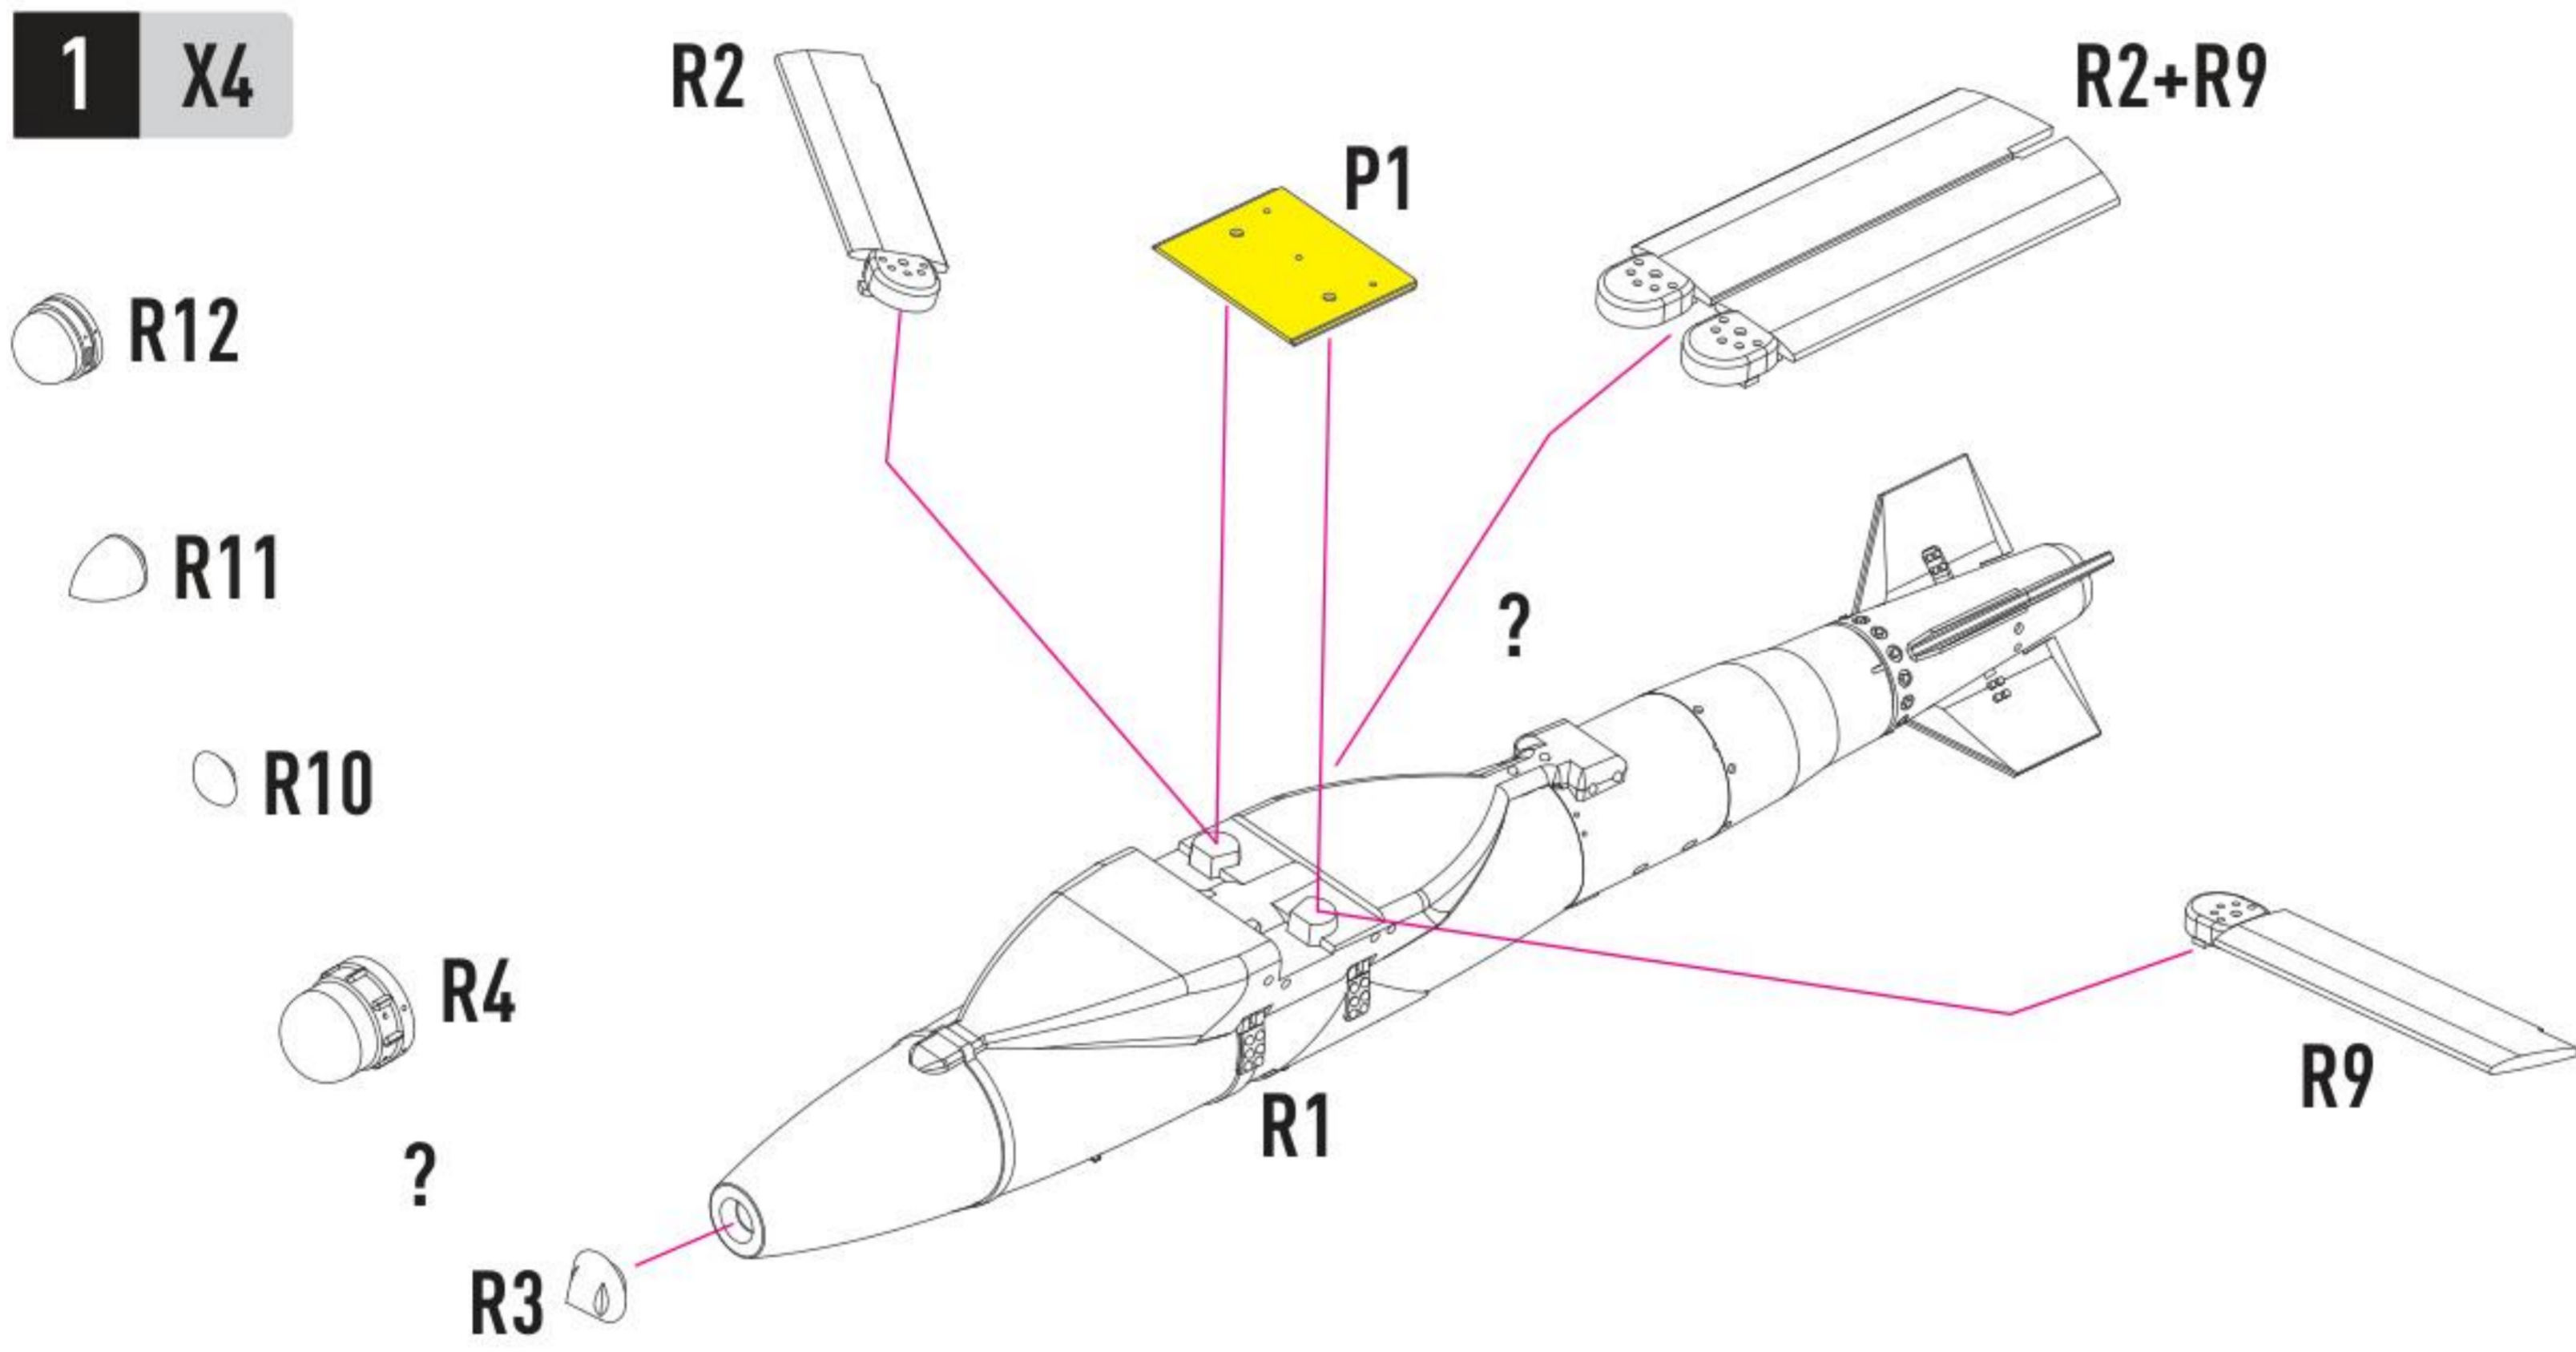

**DETAILS AFTER REMOVAL  
FROM SUPPORTS**

**1 X4**

**2 X4**

**R6 - FOR USAF  
R7 - FOR B-2A  
R8 - FOR USN**

COLORS	GUNZE / AQUEOUS	GUNZE / MR.COLOR
OLIVE DRAB	H52	C12
GRAY	H308	C308
FLAT BLACK	H12	C33

◀ R3 - FOR USAF

🔧 R4 - FOR DSU - 33B/B

◀ R10 - FOR MXU-735/B

🔴 R11 - FOR AUSTRALIAN POINTY NOSE

🔧 R12 - GPS JAMMING SENSOR