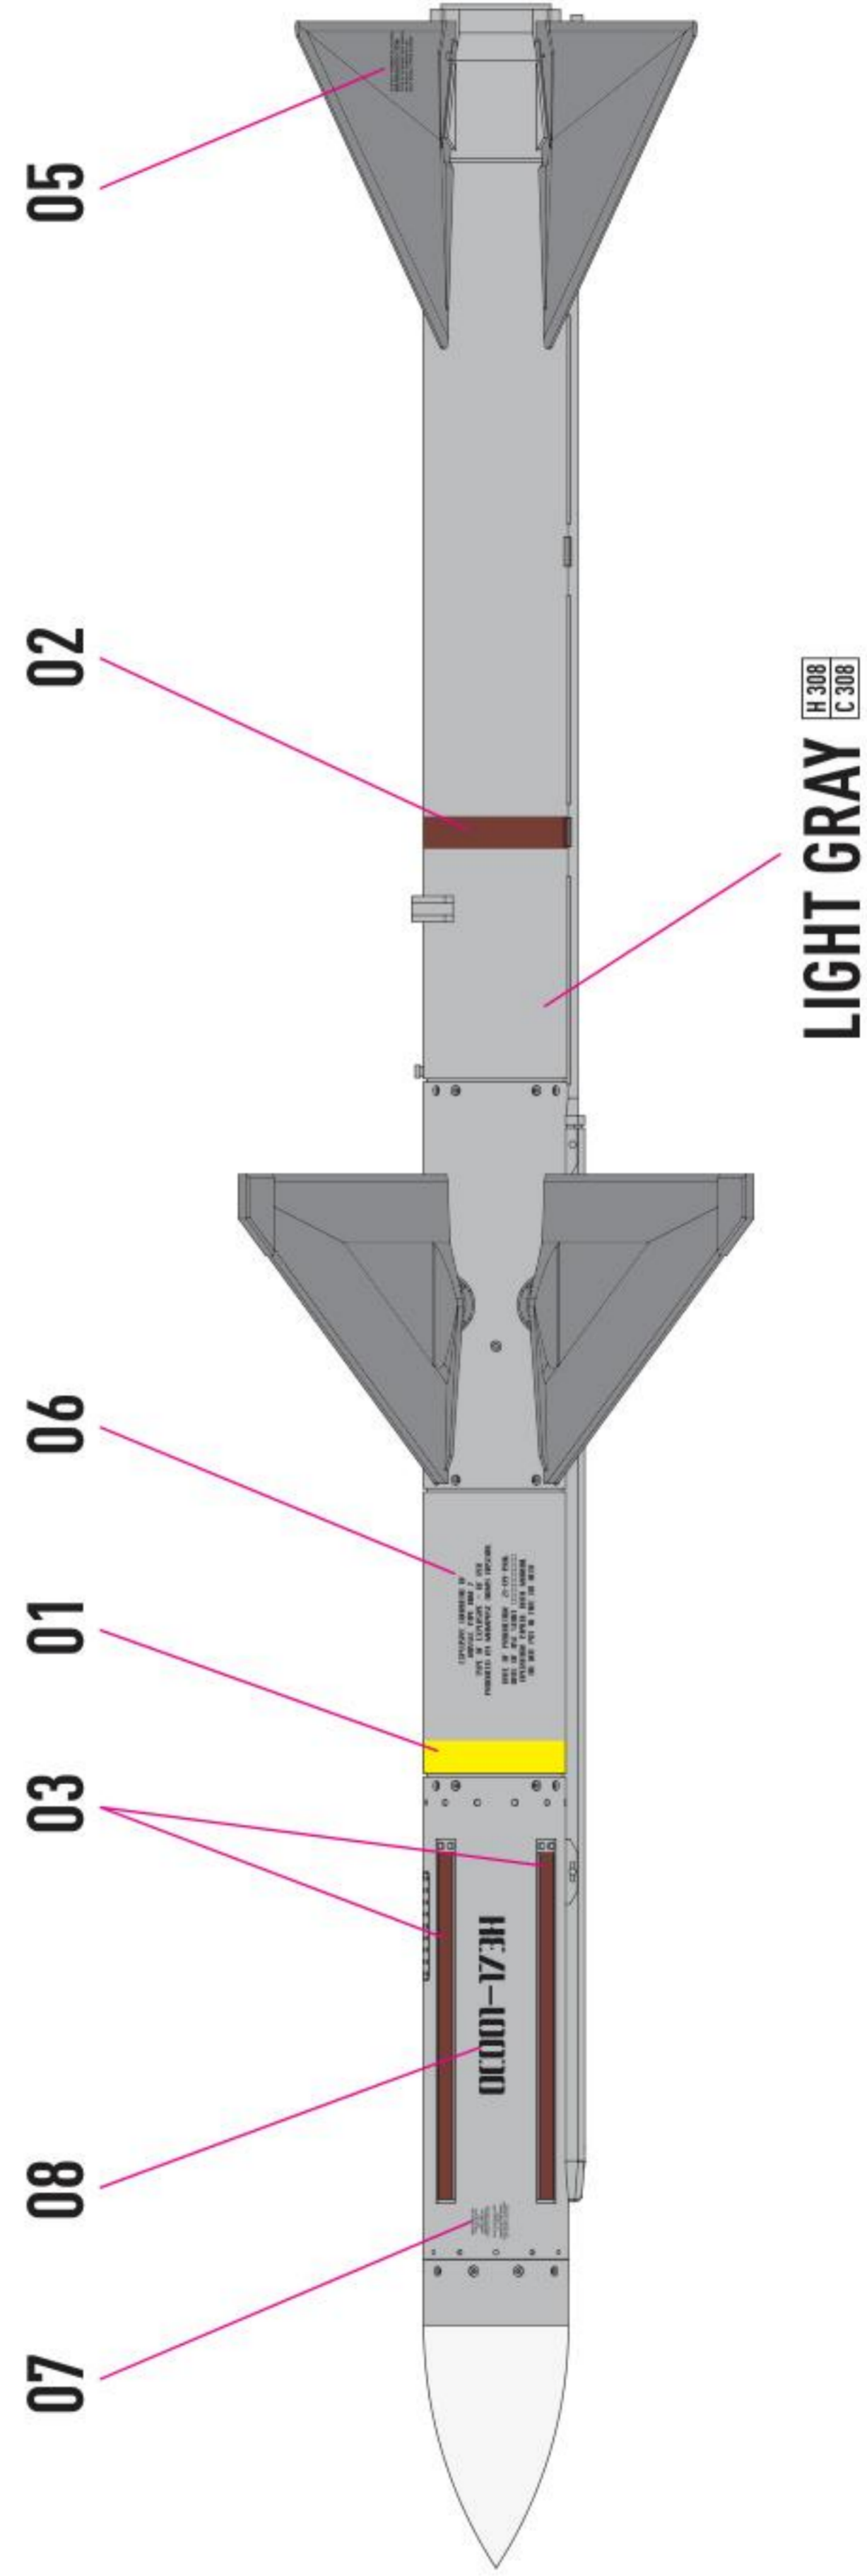

### DETAILS AFTER REMOVAL FROM SUPPORTS

### 1 X4

PAINTING INSTRUCTION

COLORS	GUNZE / AEGEUS	GUNZE / MR.COLOR	GUNZE / MR.METAL COLOR	FEDERAL STANDARD
LIGHT GREY	H308	C308		FS36375
WHITE	H316	C316		FS17875
DARK IRON			MC214	