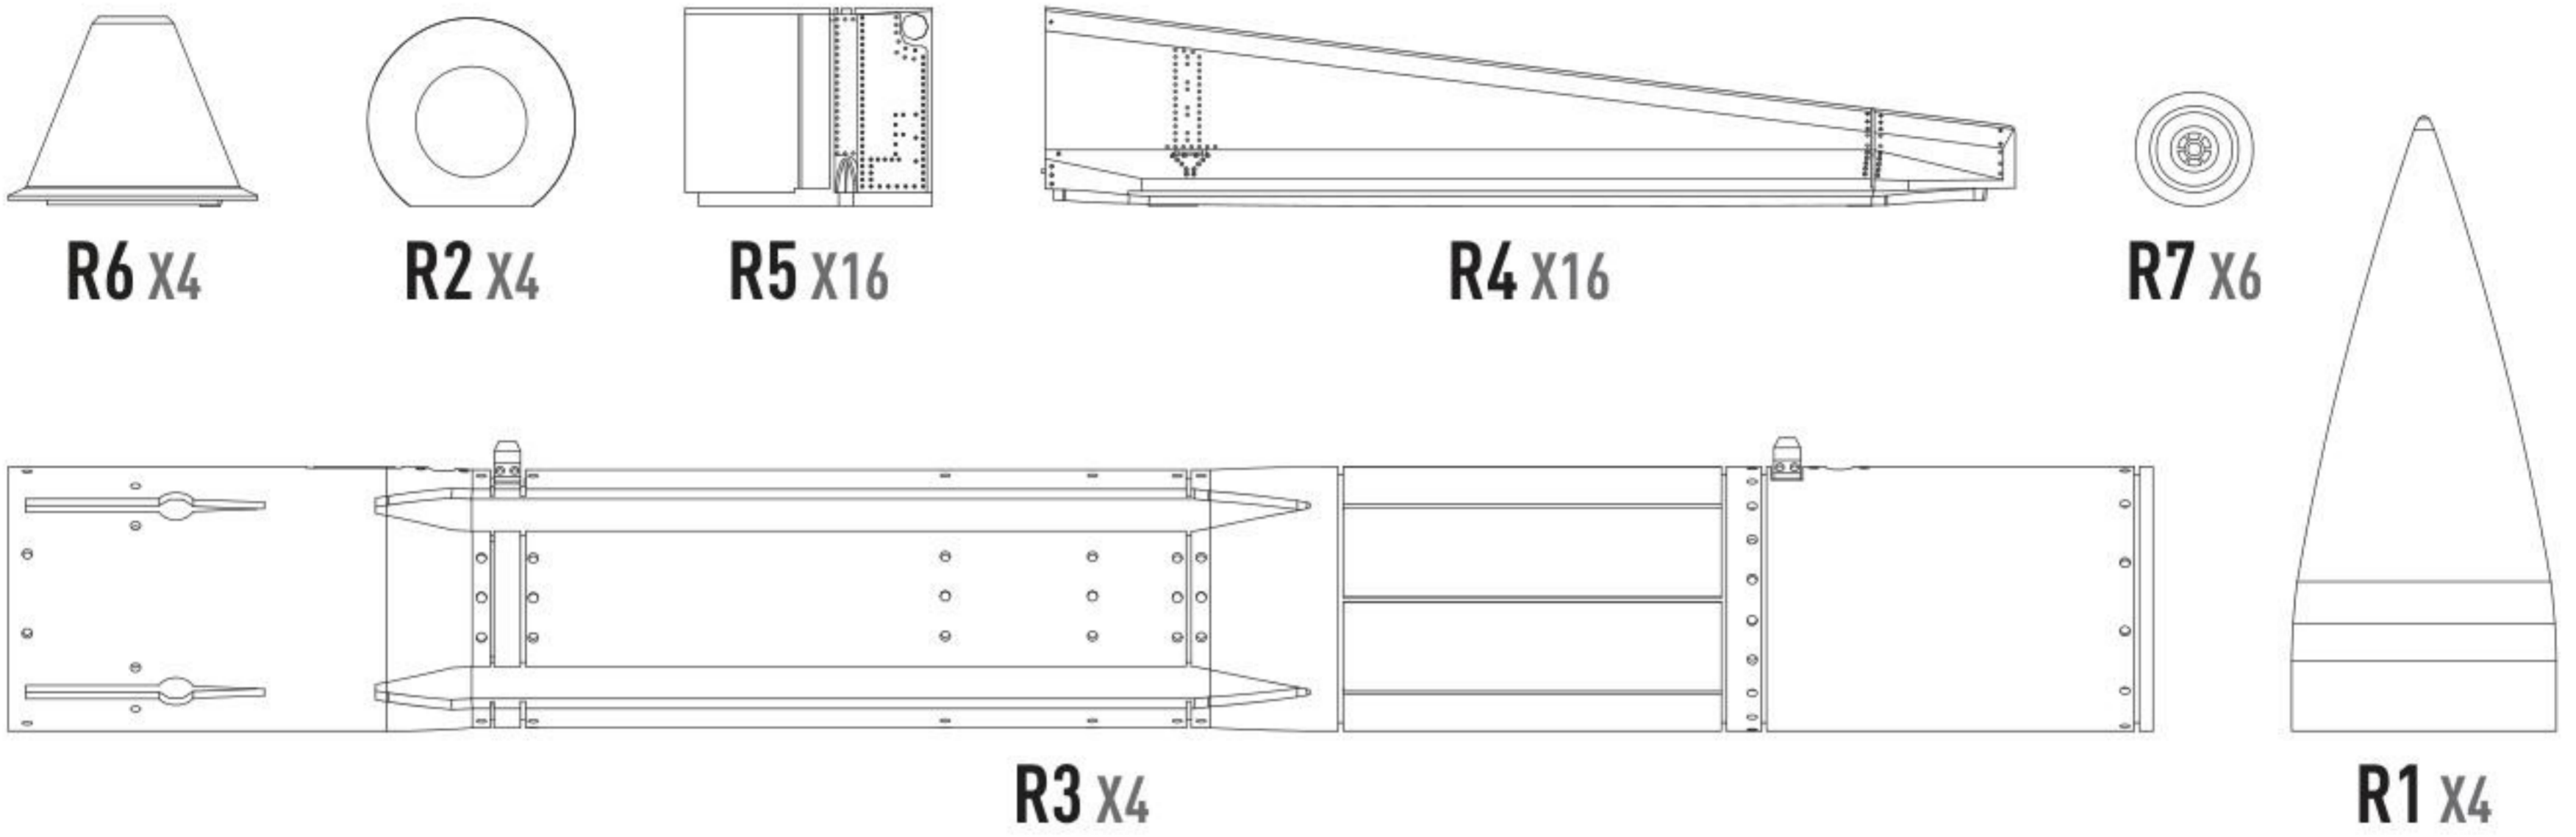

DETAILS AFTER REMOVAL FROM SUPPORTS

COLORS	GUNZE / AQUEOUS	GUNZE / MR.COLOR	FEDERAL STANDARD
WHITE	H316	C316	FS 17875
GRAY	H317	C317	FS 36231
SILVER	H8	C8	

COLORS	GUNZE / AQUEOUS	GUNZE / MR.COLOR	FEDERAL STANDARD
BROWN	H7	C7	
RED MADDER	H86	C68	
LIGHT GRAY	H338	C338	FS 36495