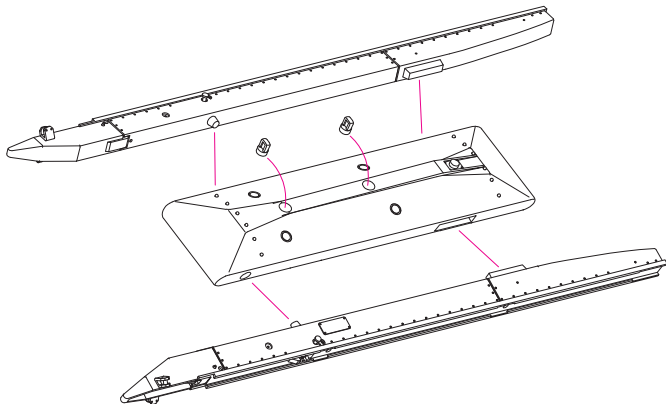

RESIN PARTS
FOR SCALE PLASTIC KITS

LAU- 105 (2 PCS)
A-10, F-111

INSTRUCTION **RS32-0248**

general issues: info@reskit.com.ua / claim resolution: claims@reskit.com.ua

WWW.RESKIT.COM.UA

 www.fb.com/reskit.official