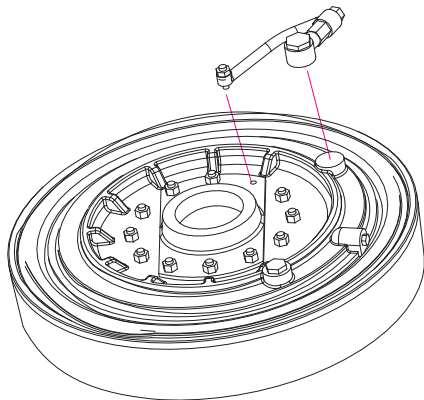

RESIN PARTS
FOR SCALE PLASTIC KITS

F4U CORSAIR / F6F HELLCAT LAND BASED WHEELS SET INSTRUCTION **RS24-0001**

general issues: info@reskit.com.ua / claim resolution: claims@reskit.com.ua

WWW.RESKIT.COM.UA

 [www.fb.com/reskit.official](https://www.facebook.com/reskit.official)